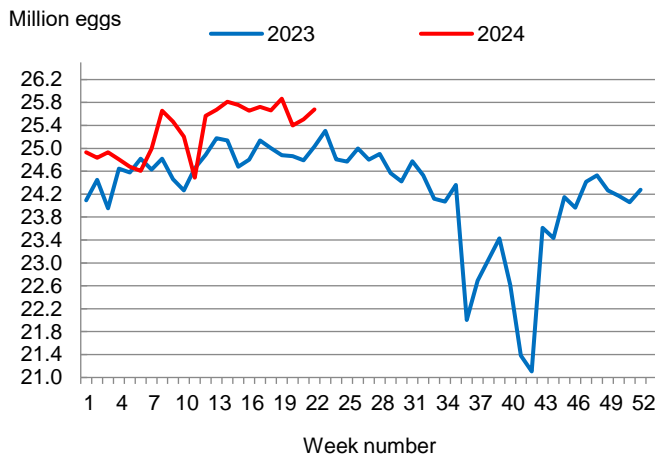

**Broiler-Type Eggs Set Up 3 Percent from Last Year**

Arkansas hatcheries set 25.7 million broiler-type eggs during the week ending June 1, 2024, up 3 percent from the comparable week in 2023 and up 1 percent from the previous week.

Hatcheries in the United States weekly program set 246 million eggs in incubators during the week ending June 1, 2024, up 1 percent from a year ago.

**Broiler-Type Chicks Placed Up Slightly**

Arkansas broiler-type chicks placed for meat production were 21.3 million chicks during the week ending June 1, 2024, up slightly from the comparable week in 2023 but down 6 percent from the previous week.

Broiler growers in the United States weekly program placed 189 million chicks for meat production during the week ending June 1, 2024, up slightly from a year ago.

**Broiler-Type Eggs Set  
Arkansas: 2023 and 2024**