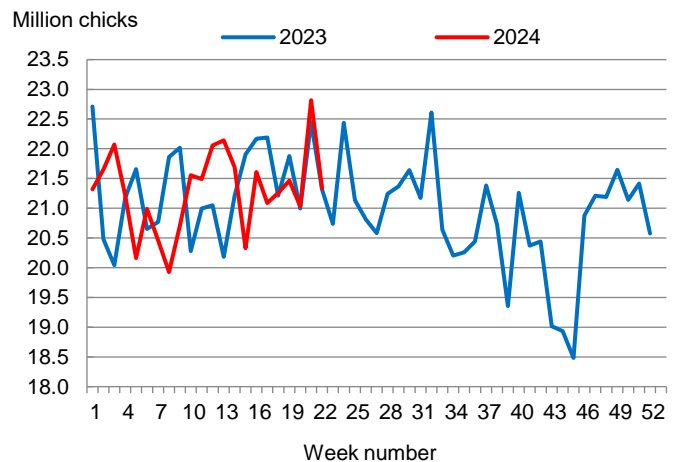

**Broiler-Type Eggs Set Up 3 Percent from Last Year**

Arkansas hatcheries set 25.7 million broiler-type eggs during the week ending June 1, 2024, up 3 percent from the comparable week in 2023 and up 1 percent from the previous week.

Hatcheries in the United States weekly program set 246 million eggs in incubators during the week ending June 1, 2024, up 1 percent from a year ago.

**Broiler-Type Chicks Placed Up Slightly**

Arkansas broiler-type chicks placed for meat production were 21.3 million chicks during the week ending June 1, 2024, up slightly from the comparable week in 2023 but down 6 percent from the previous week.

Broiler growers in the United States weekly program placed 189 million chicks for meat production during the week ending June 1, 2024, up slightly from a year ago.

**Broiler-Type Eggs Set  
Arkansas: 2023 and 2024**

**Broiler-Type Chicks Placed  
Arkansas: 2023 and 2024**