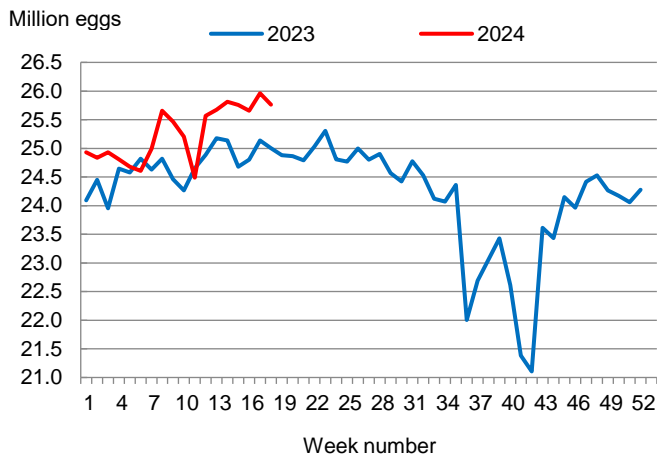

**Broiler-Type Eggs Set Up 3 Percent from Last Year**

Arkansas hatcheries set 25.8 million broiler-type eggs during the week ending May 4, 2024, up 3 percent from the comparable week in 2023 but down 1 percent from the previous week.

Hatcheries in the United States weekly program set 247 million eggs in incubators during the week ending May 4, 2024, up 1 percent from a year ago.

**Broiler-Type Chicks Placed Up Slightly**

Arkansas broiler-type chicks placed for meat production were 21.3 million chicks during the week ending May 4, 2024, up slightly from the comparable week in 2023 and up 1 percent from the previous week.

Broiler growers in the United States weekly program placed 190 million chicks for meat production during the week ending May 4, 2024, up 2 percent from a year ago.

**Broiler-Type Eggs Set  
Arkansas: 2023 and 2024**