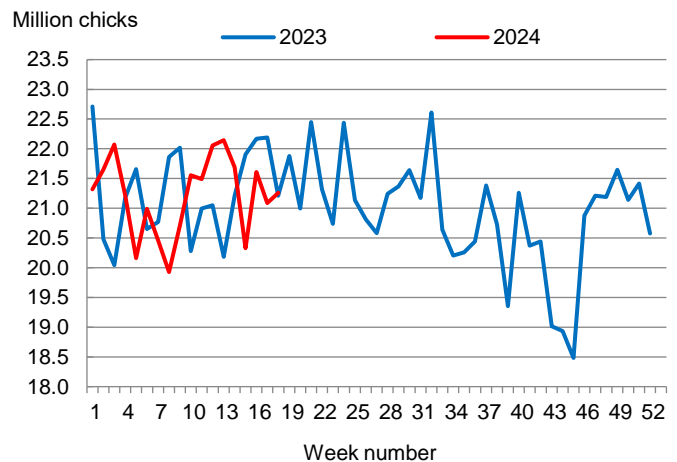

**Broiler-Type Eggs Set Up 3 Percent from Last Year**

Arkansas hatcheries set 25.8 million broiler-type eggs during the week ending May 4, 2024, up 3 percent from the comparable week in 2023 but down 1 percent from the previous week.

Hatcheries in the United States weekly program set 247 million eggs in incubators during the week ending May 4, 2024, up 1 percent from a year ago.

**Broiler-Type Chicks Placed Up Slightly**

Arkansas broiler-type chicks placed for meat production were 21.3 million chicks during the week ending May 4, 2024, up slightly from the comparable week in 2023 and up 1 percent from the previous week.

Broiler growers in the United States weekly program placed 190 million chicks for meat production during the week ending May 4, 2024, up 2 percent from a year ago.

**Broiler-Type Eggs Set  
Arkansas: 2023 and 2024**

**Broiler-Type Chicks Placed  
Arkansas: 2023 and 2024**