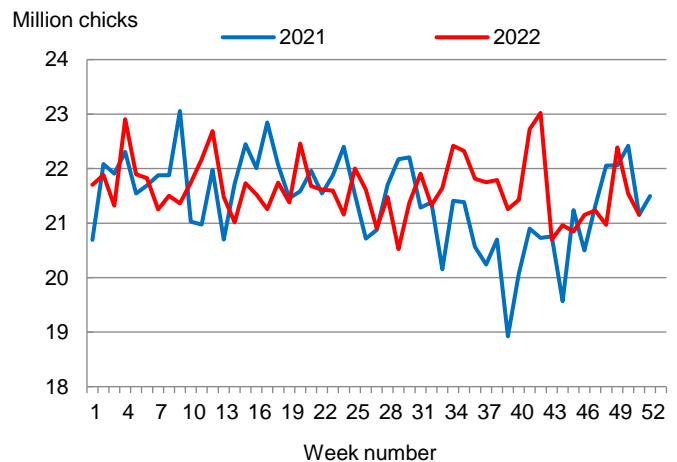

Broiler-Type Chicks Placed
Arkansas: 2021 and 2022