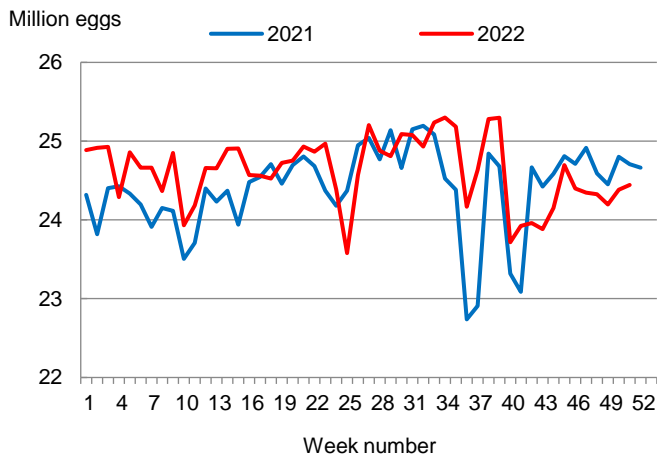

Arkansas Broiler Hatchery

Released: December 28, 2022

Delta Region – Arkansas Field Office

10800 Financial Centre Parkway, Suite 110, Little Rock, Arkansas 72211
(501) 228-9926 · (855) 270-2705 FAX · www.nass.usda.gov

Cooperating with the University of Arkansas – Division of Agriculture

This report contains the results from the **Weekly Broiler Hatchery Report**. These data are also posted on our web site at <https://www.nass.usda.gov/ar> and in a more detailed report at <https://www.nass.usda.gov>. Thanks to all who responded to this survey.

Broiler-Type Eggs Set Down 1 Percent from Last Year

Arkansas hatcheries set 24.4 million broiler-type eggs during the week ending December 24, 2022, down 1 percent from the comparable week in 2021 but up slightly from the previous week.

Hatcheries in the United States weekly program set 240 million eggs in incubators during the week ending December 24, 2022, up 1 percent from a year ago.

Broiler-Type Chicks Placed Up Slightly

Arkansas broiler-type chicks placed for meat production were 21.2 million chicks during the week ending December 24, 2022, up slightly from the comparable week in 2021 but down 2 percent from the previous week.

Broiler growers in the United States weekly program placed 188 million chicks for meat production during the week ending December 24, 2022, up 1 percent from a year ago.

Broiler-Type Eggs Set
Arkansas: 2021 and 2022