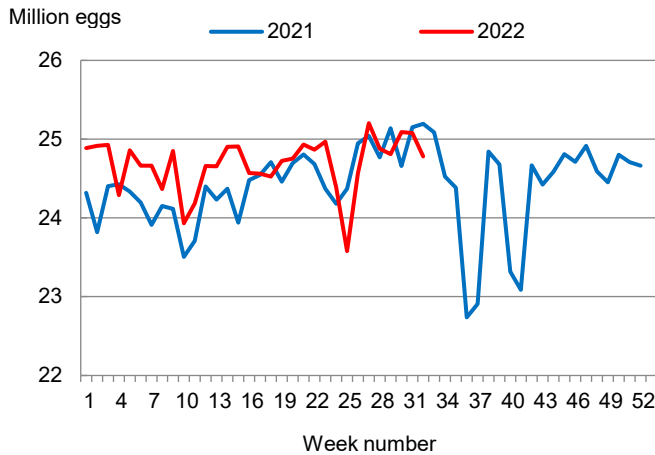

Cooperating with the University of Arkansas – Division of Agriculture

This report contains the results from the **Weekly Broiler Hatchery Report**. These data are also posted on our web site at <https://www.nass.usda.gov/ar> and in a more detailed report at <https://www.nass.usda.gov>. Thanks to all who responded to this survey.

**Broiler-Type Eggs Set Down 2 Percent from Last Year**

Arkansas hatcheries set 24.8 million broiler-type eggs during the week ending August 13, 2022, down 2 percent from the comparable week in 2021 and down 1 percent from the previous week.

Hatcheries in the United States weekly program set 245 million eggs in incubators during the week ending August 13, 2022, up 3 percent from a year ago.

**Broiler-Type Chicks Placed Down 4 Percent**

Arkansas broiler-type chicks placed for meat production were 20.5 million chicks during the week ending August 13, 2022, down 4 percent from the comparable week in 2021 and down 6 percent from the previous week.

Broiler growers in the United States weekly program placed 190 million chicks for meat production during the week ending August 13, 2022, up 2 percent from a year ago.

**Broiler-Type Eggs Set  
Arkansas: 2021 and 2022**