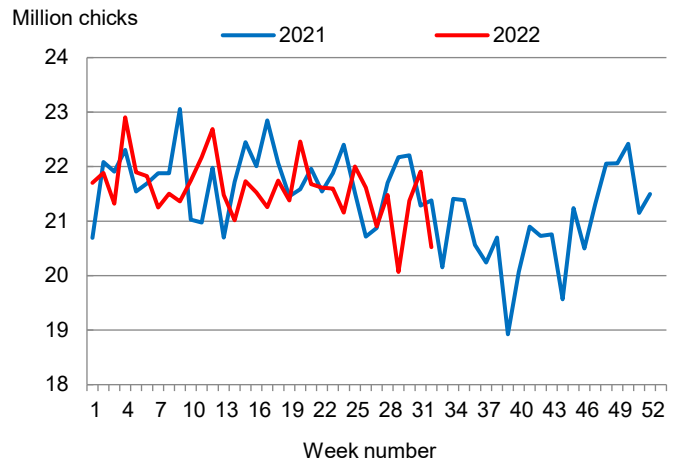

**Broiler-Type Eggs Set Down 2 Percent from Last Year**

Arkansas hatcheries set 24.8 million broiler-type eggs during the week ending August 13, 2022, down 2 percent from the comparable week in 2021 and down 1 percent from the previous week.

Hatcheries in the United States weekly program set 245 million eggs in incubators during the week ending August 13, 2022, up 3 percent from a year ago.

**Broiler-Type Chicks Placed Down 4 Percent**

Arkansas broiler-type chicks placed for meat production were 20.5 million chicks during the week ending August 13, 2022, down 4 percent from the comparable week in 2021 and down 6 percent from the previous week.

Broiler growers in the United States weekly program placed 190 million chicks for meat production during the week ending August 13, 2022, up 2 percent from a year ago.

**Broiler-Type Eggs Set  
Arkansas: 2021 and 2022**

**Broiler-Type Chicks Placed  
Arkansas: 2021 and 2022**