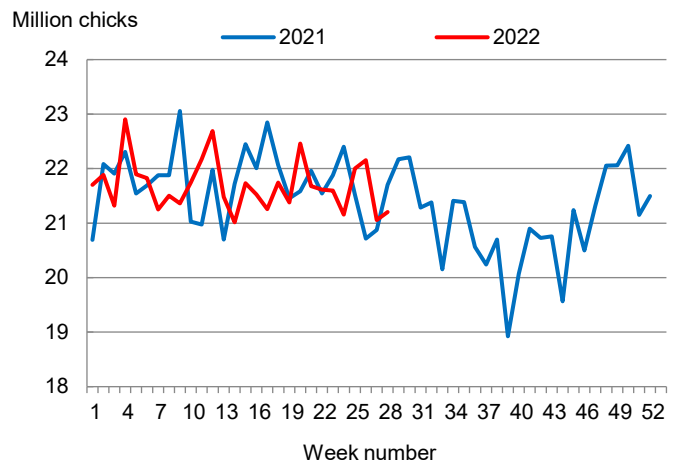

**Broiler-Type Eggs Set Up Slightly from Last Year**

Arkansas hatcheries set 24.9 million broiler-type eggs during the week ending July 16, 2022, up slightly from the comparable week in 2021 and up slightly from the previous week.

Hatcheries in the United States weekly program set 240 million eggs in incubators during the week ending July 16, 2022, up 1 percent from a year ago.

**Broiler-Type Chicks Placed Down 2 Percent**

Arkansas broiler-type chicks placed for meat production were 21.2 million chicks during the week ending July 16, 2022, down 2 percent from the comparable week in 2021 but up 1 percent from the previous week.

Broiler growers in the United States weekly program placed 190 million chicks for meat production during the week ending July 16, 2022, up 2 percent from a year ago.

**Broiler-Type Eggs Set  
Arkansas: 2021 and 2022**

**Broiler-Type Chicks Placed  
Arkansas: 2021 and 2022**