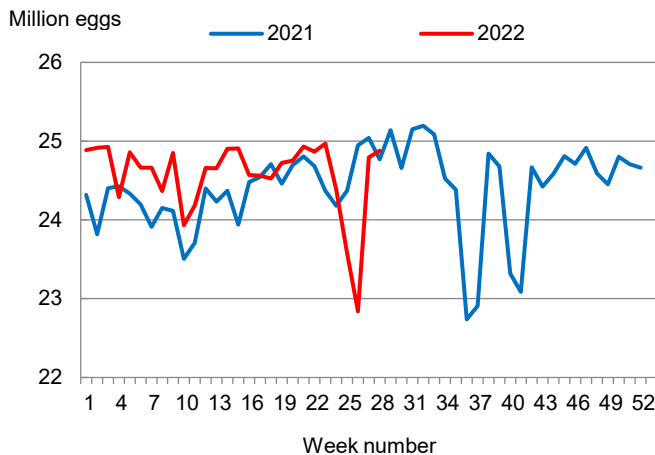

Cooperating with the University of Arkansas – Division of Agriculture

This report contains the results from the **Weekly Broiler Hatchery Report**. These data are also posted on our web site at <https://www.nass.usda.gov/ar> and in a more detailed report at <https://www.nass.usda.gov>. Thanks to all who responded to this survey.

**Broiler-Type Eggs Set Up Slightly from Last Year**

Arkansas hatcheries set 24.9 million broiler-type eggs during the week ending July 16, 2022, up slightly from the comparable week in 2021 and up slightly from the previous week.

Hatcheries in the United States weekly program set 240 million eggs in incubators during the week ending July 16, 2022, up 1 percent from a year ago.

**Broiler-Type Chicks Placed Down 2 Percent**

Arkansas broiler-type chicks placed for meat production were 21.2 million chicks during the week ending July 16, 2022, down 2 percent from the comparable week in 2021 but up 1 percent from the previous week.

Broiler growers in the United States weekly program placed 190 million chicks for meat production during the week ending July 16, 2022, up 2 percent from a year ago.

**Broiler-Type Eggs Set  
Arkansas: 2021 and 2022**