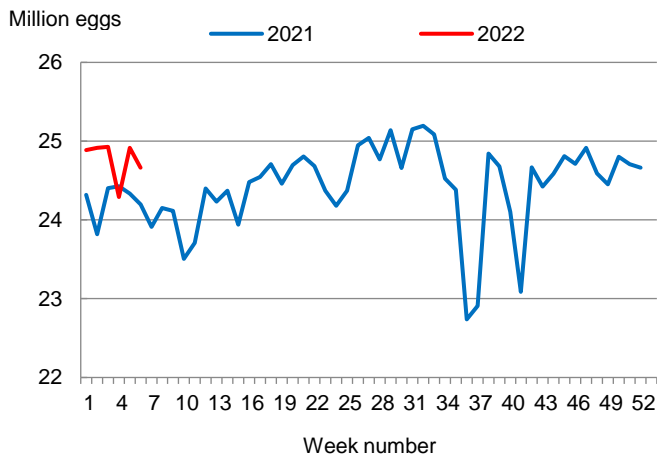

**Broiler-Type Eggs Set Up 2 Percent from Last Year**

Arkansas hatcheries set 24.7 million broiler-type eggs during the week ending February 12, 2022, up 2 percent from the comparable week in 2021 but down 1 percent from the previous week.

Hatcheries in the United States weekly program set 240 million eggs in incubators during the week ending February 12, 2022, up 1 percent from a year ago.

**Broiler-Type Chicks Placed Up 1 Percent**

Arkansas broiler-type chicks placed for meat production were 21.9 million chicks during the week ending February 12, 2022, up 1 percent from the comparable week in 2021 and up slightly from the previous week.

Broiler growers in the United States weekly program placed 185 million chicks for meat production during the week ending February 12, 2022, down slightly from a year ago.

**Broiler-Type Eggs Set  
Arkansas: 2021 and 2022**