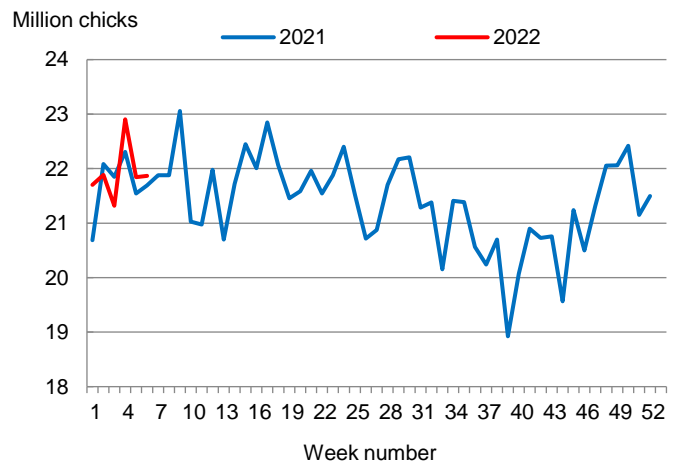

**Broiler-Type Eggs Set Up 2 Percent from Last Year**

Arkansas hatcheries set 24.7 million broiler-type eggs during the week ending February 12, 2022, up 2 percent from the comparable week in 2021 but down 1 percent from the previous week.

Hatcheries in the United States weekly program set 240 million eggs in incubators during the week ending February 12, 2022, up 1 percent from a year ago.

**Broiler-Type Chicks Placed Up 1 Percent**

Arkansas broiler-type chicks placed for meat production were 21.9 million chicks during the week ending February 12, 2022, up 1 percent from the comparable week in 2021 and up slightly from the previous week.

Broiler growers in the United States weekly program placed 185 million chicks for meat production during the week ending February 12, 2022, down slightly from a year ago.

**Broiler-Type Eggs Set  
Arkansas: 2021 and 2022**

**Broiler-Type Chicks Placed  
Arkansas: 2021 and 2022**