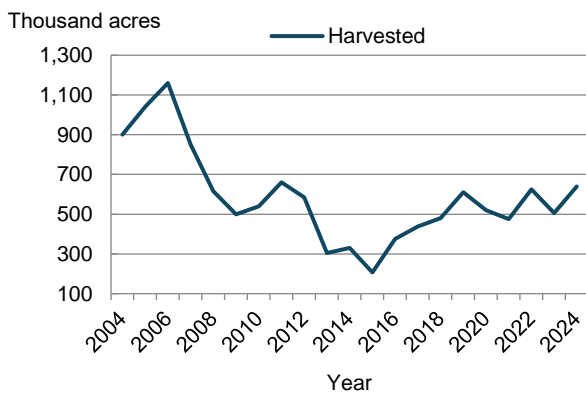

United States **upland cotton** production is forecast at 13.8 million bales, up 47,000 bales from November 1 and up 2.01 million bales from last year. Yield is expected to average 782 pounds per harvested acre, down 113 pounds from last year. Producers expect to harvest 8.44 million acres, up 2.14 million acres from 2023.

Upland Cotton: Area Harvested, Yield, and Production - Arkansas, Surrounding States, and United States: 2023 and Forecasted December 1, 2024

State	Area harvested		Yield per acre			Production ¹	
	2023	2024	2023	2024		2023	2024
				November 1	December 1		
	(1,000 acres)	(1,000 acres)	(pounds)	(pounds)	(pounds)	(1,000 bales) ²	(1,000 bales) ²
Alabama	374.0	395.0	937.0	814.0	814.0	730.0	670.0
Arkansas	505.0	640.0	1,295.0	1,200.0	1,275.0	1,362.0	1,700.0
Louisiana	115.0	150.0	872.0	992.0	1,056.0	209.0	330.0
Mississippi	395.0	515.0	1,083.0	1,118.0	1,165.0	891.0	1,250.0
Missouri	330.0	380.0	1,361.0	1,263.0	1,389.0	936.0	1,100.0
Oklahoma	180.0	315.0	560.0	457.0	442.0	210.0	290.0
Tennessee	260.0	250.0	1,250.0	1,075.0	1,046.0	677.0	545.0
Texas	2,100.0	3,650.0	618.0	552.0	513.0	2,705.0	3,900.0
United States	6,301.8	8,442.6	895.0	779.0	782.0	11,750.0	13,757.0

¹ Production ginned and to be ginned.

² 480-pound net weight bale.

**Upland Cotton: Area Harvested
Arkansas: 2004 - 2024**