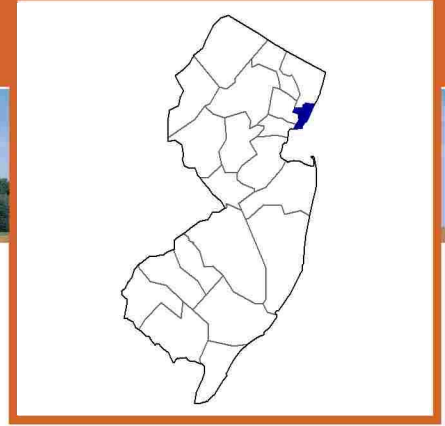

Hudson County, New Jersey Farms with Black or African American Producers^a

Data not available at this geographic level for farms with Black or African American Producers.

^a This race alone or in combination with other races.