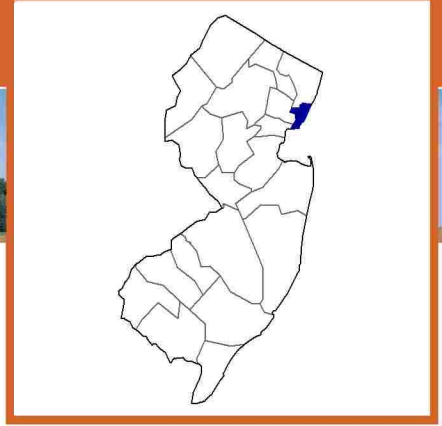

Hudson County, New Jersey Farms with Asian Producers^a

Data not available at this geographic level for farms with Asian Producers.

^a This race alone or in combination with other races.