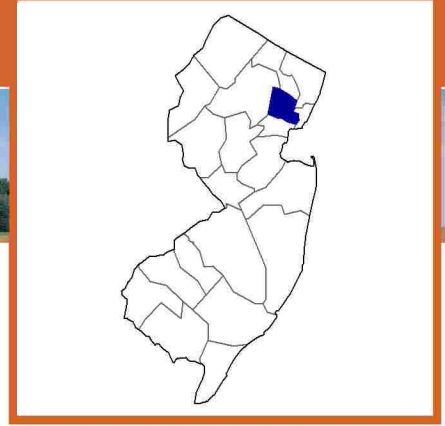

## Essex County, New Jersey Farms with American Indian or Alaska Native Producers<sup>a</sup>

**Data not available at this geographic level for farms with American Indian or Alaska Native Producers.**

<sup>a</sup> This race alone or in combination with other races.

## Essex County, New Jersey Farms with Asian Producers<sup>a</sup>

**Data not available at this geographic level for farms with Asian Producers.**

<sup>a</sup> This race alone or in combination with other races.

## Essex County, New Jersey Farms with White Producers<sup>a</sup>

**Data not available at this geographic level for farms with White Producers.**

<sup>a</sup> This race alone or in combination with other races.

## Essex County, New Jersey Farms with Female Producers

Data not available at this geographic level for farms with Female Producers.