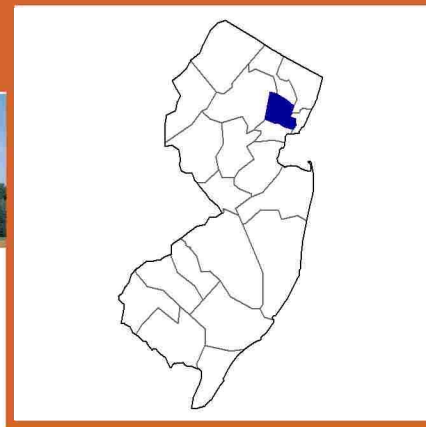

Essex County, New Jersey Farms with White Producers^a

Data not available at this geographic level for farms with White Producers.

^a This race alone or in combination with other races.