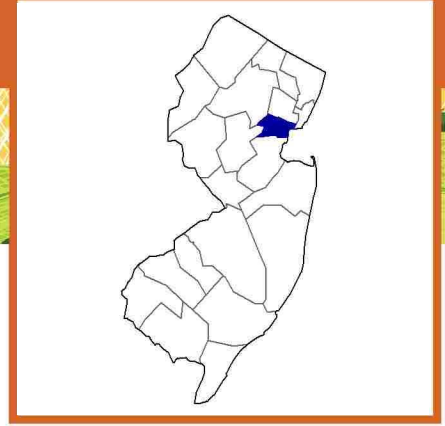

Union County, New Jersey Farms with White Producers^a

Data not available at this geographic level for farms with White Producers.

^a This race alone or in combination with other races.