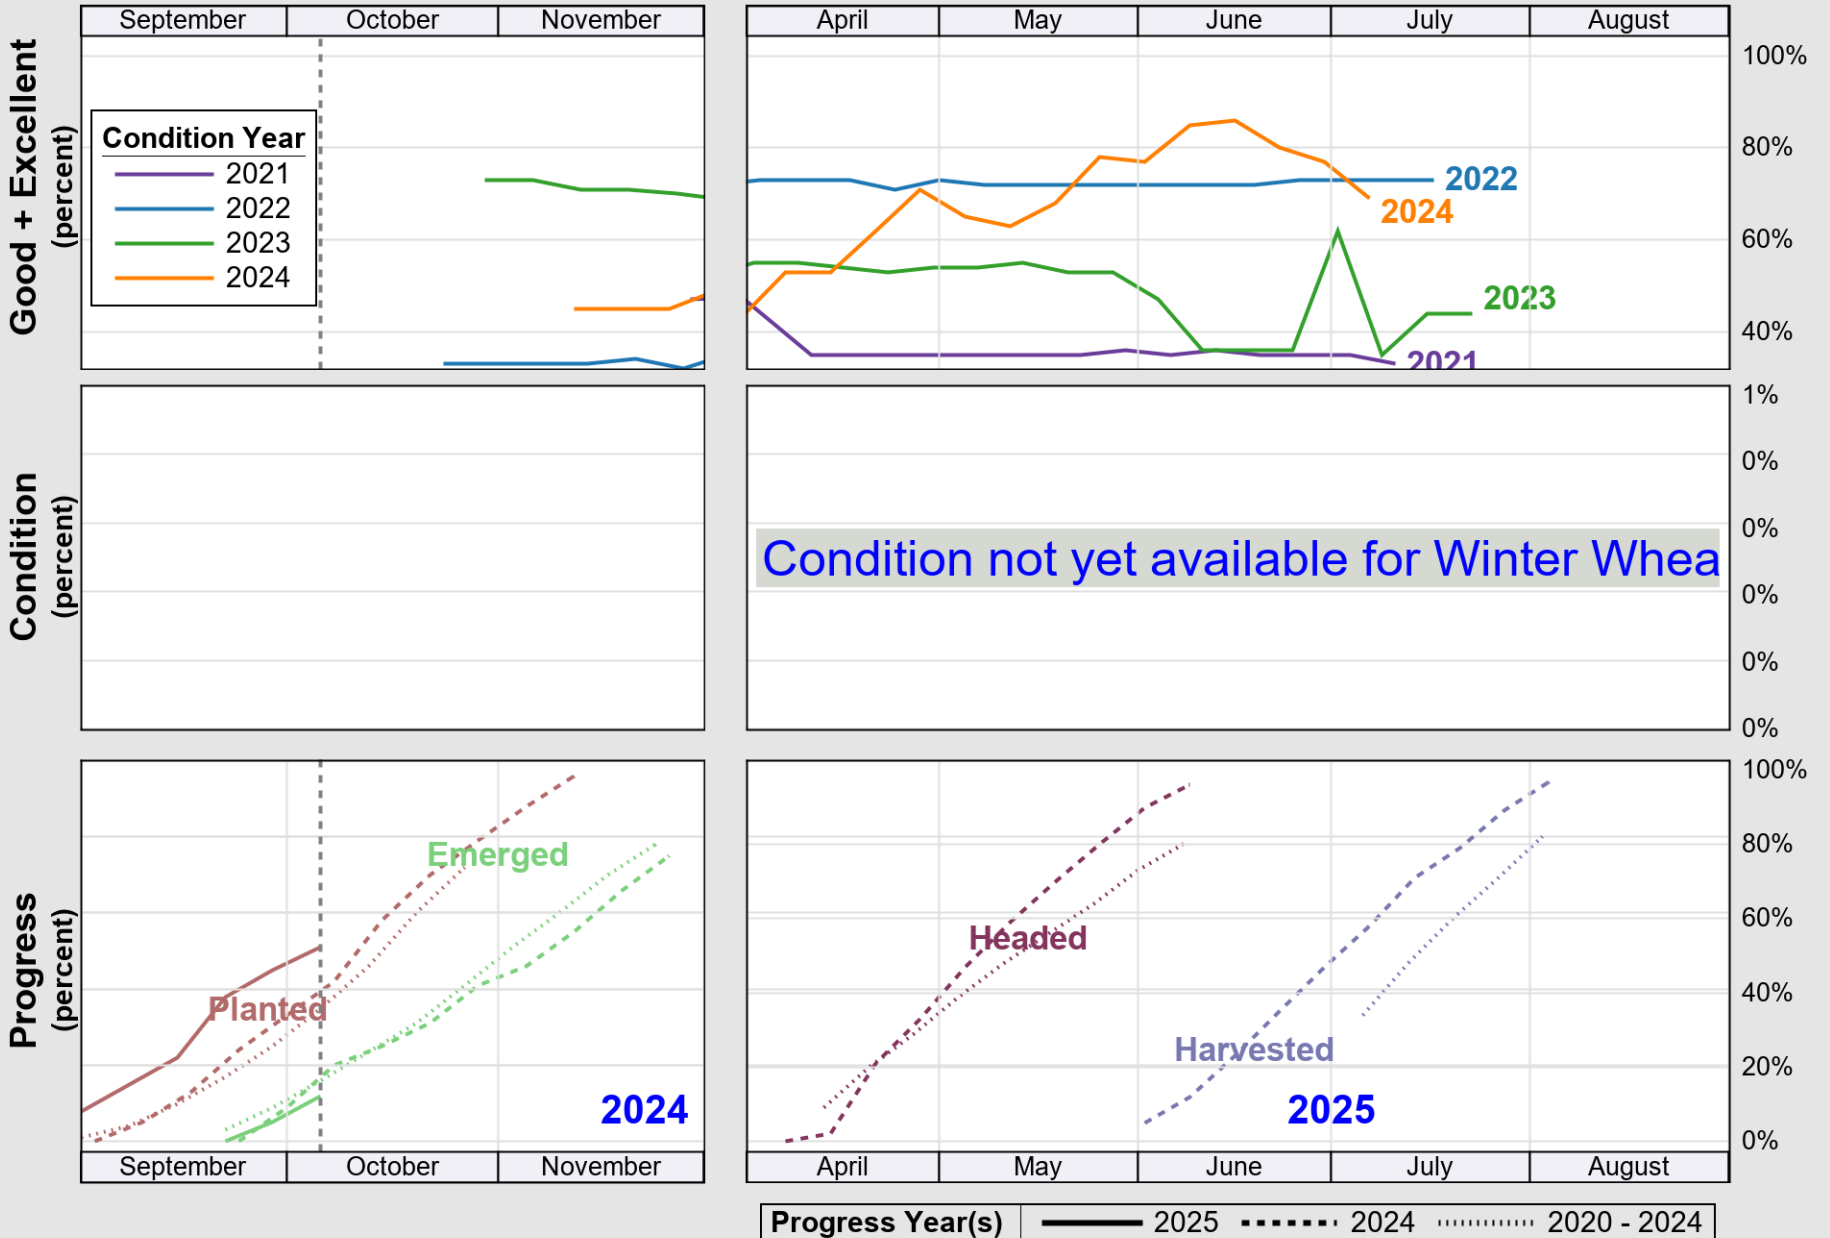

USDA

Crop Progress and Condition: Corn in West Virginia , 2025

NASS

Source: National Agricultural Statistics Service (NASS), Crop Progress Report

Source: National Agricultural Statistics Service (NASS), Crop Progress Report

USDA

Crop Progress and Condition: Soybeans in West Virginia , 2025

NASS

Source: National Agricultural Statistics Service (NASS), Crop Progress Report

USDA

Crop Progress and Condition: Winter Wheat in West Virginia , 2025

NASS

Source: National Agricultural Statistics Service (NASS), Crop Progress Report