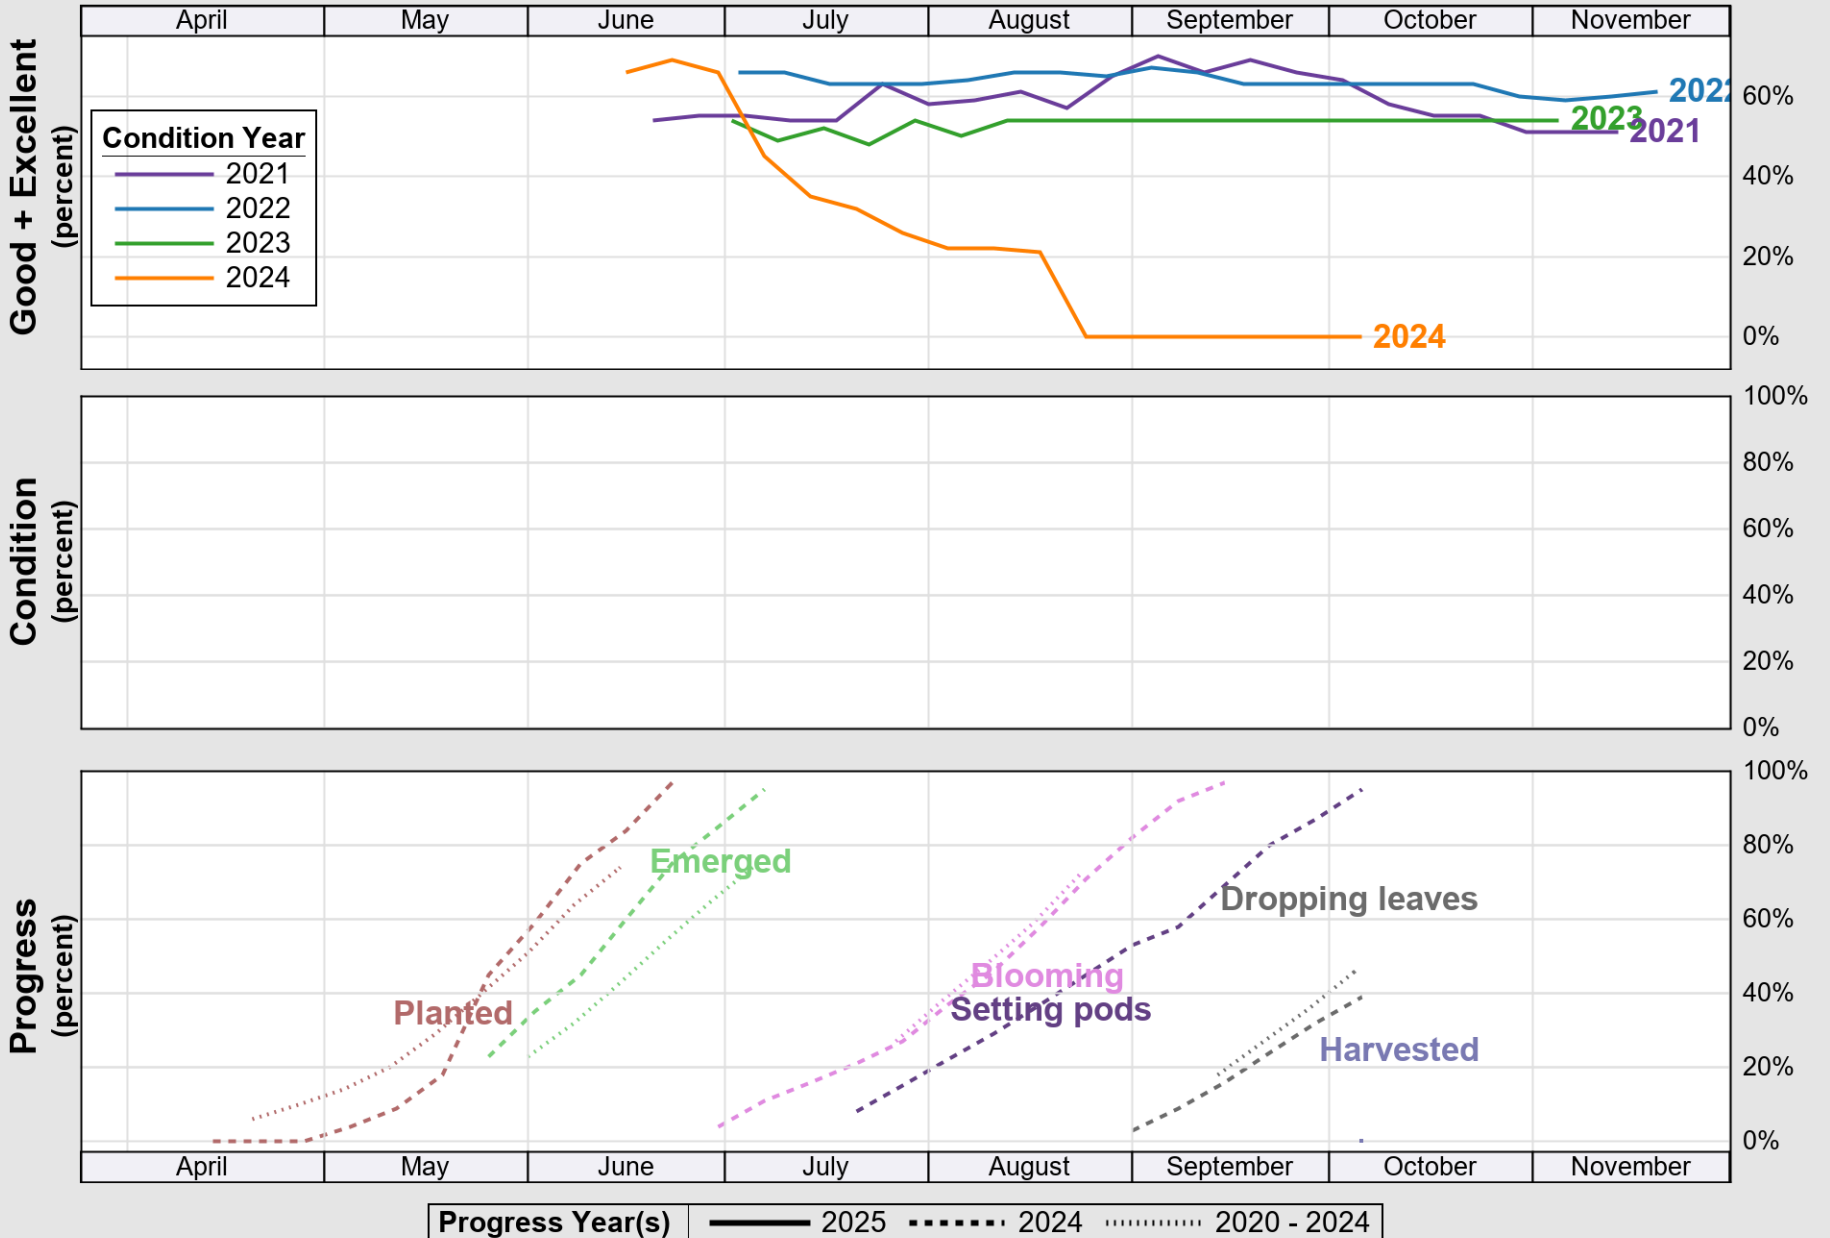

USDA

Crop Progress and Condition: Corn in West Virginia , 2025

NASS

Source: National Agricultural Statistics Service (NASS), Crop Progress Report

Source: National Agricultural Statistics Service (NASS), Crop Progress Report

USDA

Crop Progress and Condition: Soybeans in West Virginia , 2025

NASS

Source: National Agricultural Statistics Service (NASS), Crop Progress Report

USDA

Crop Progress and Condition: Winter Wheat in West Virginia , 2025

NASS

Source: National Agricultural Statistics Service (NASS), Crop Progress Report