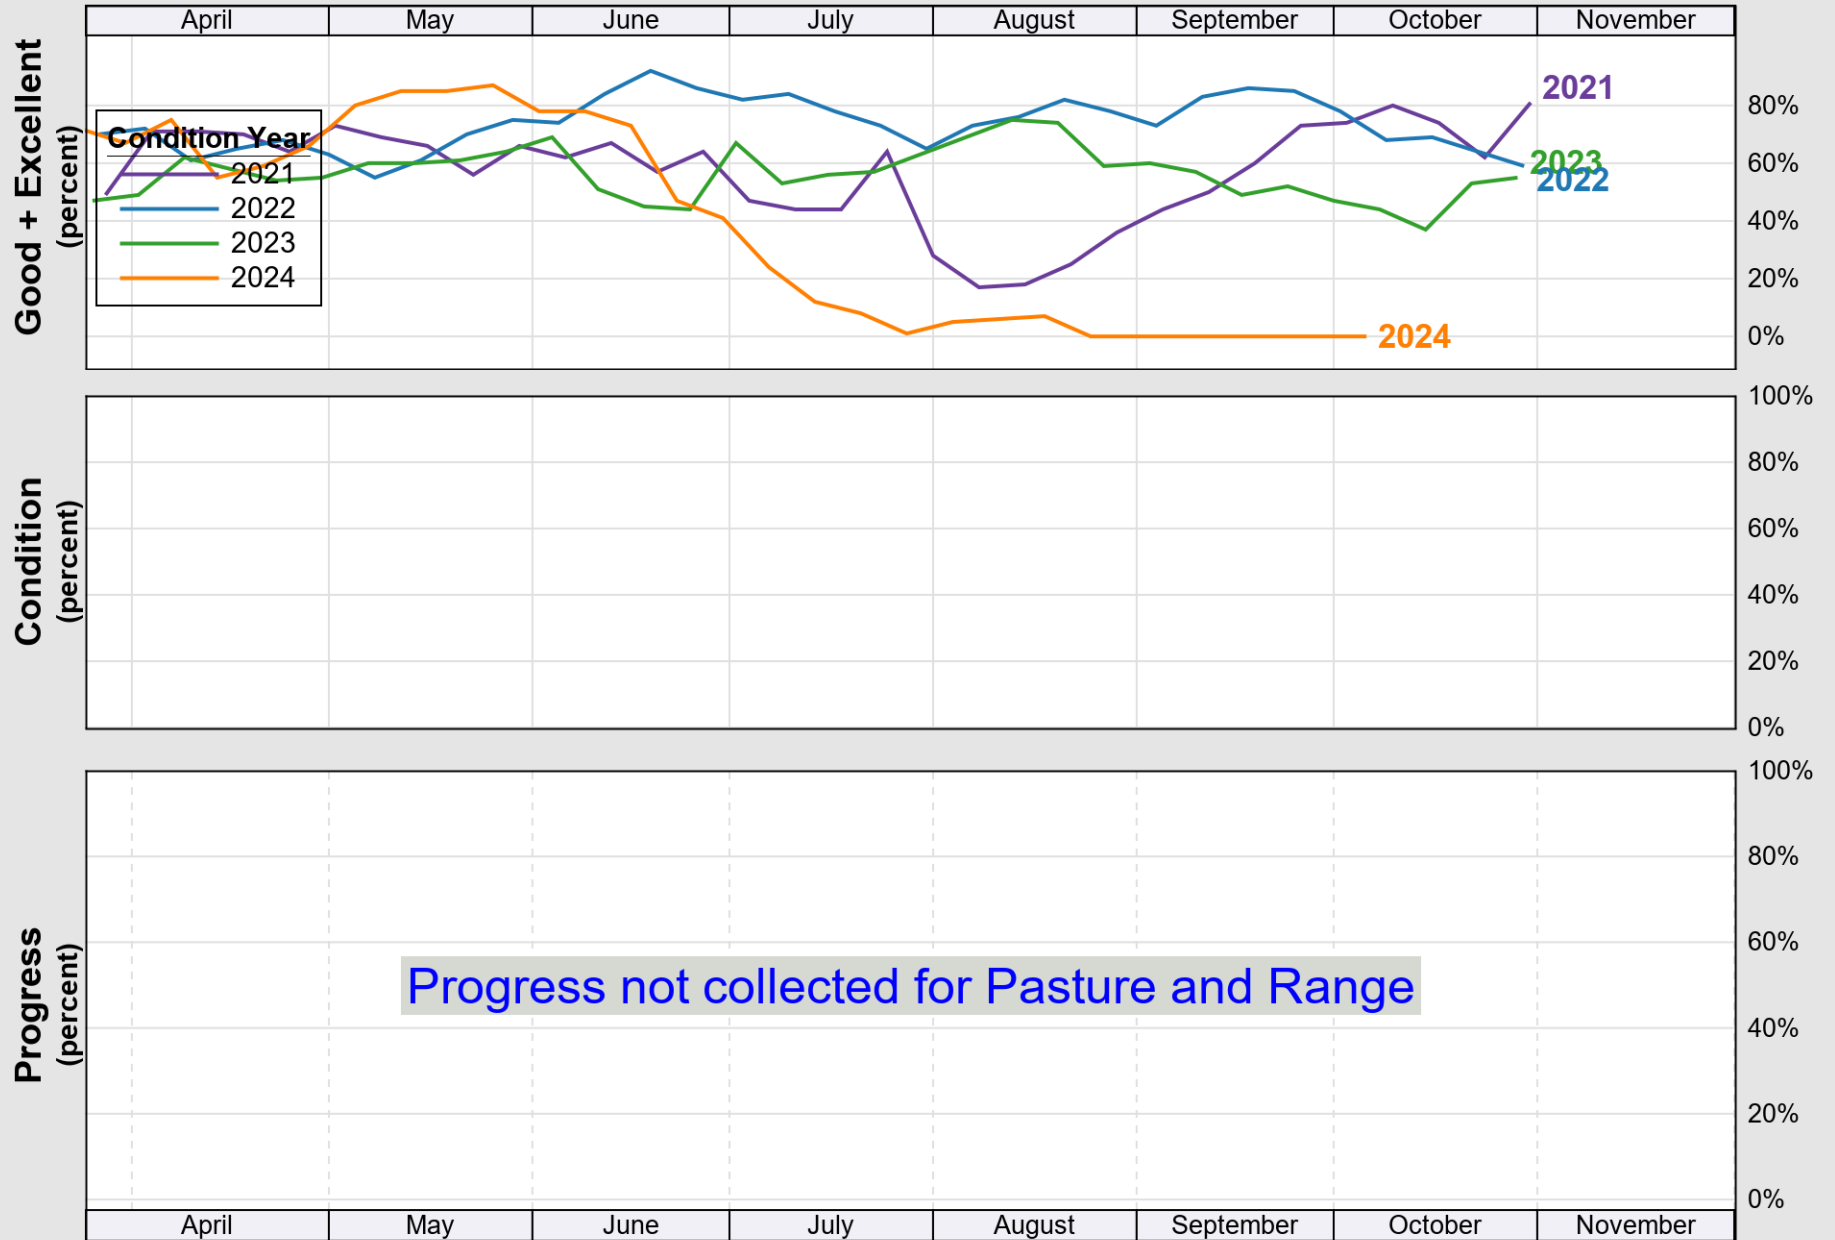

USDA

Crop Progress and Condition: Corn in West Virginia , 2025

NASS

Source: National Agricultural Statistics Service (NASS), Crop Progress Report

Source: National Agricultural Statistics Service (NASS), Crop Progress Report

USDA

Crop Progress and Condition: Soybeans in West Virginia , 2025

NASS

Source: National Agricultural Statistics Service (NASS), Crop Progress Report

USDA

Crop Progress and Condition: Winter Wheat in West Virginia , 2025