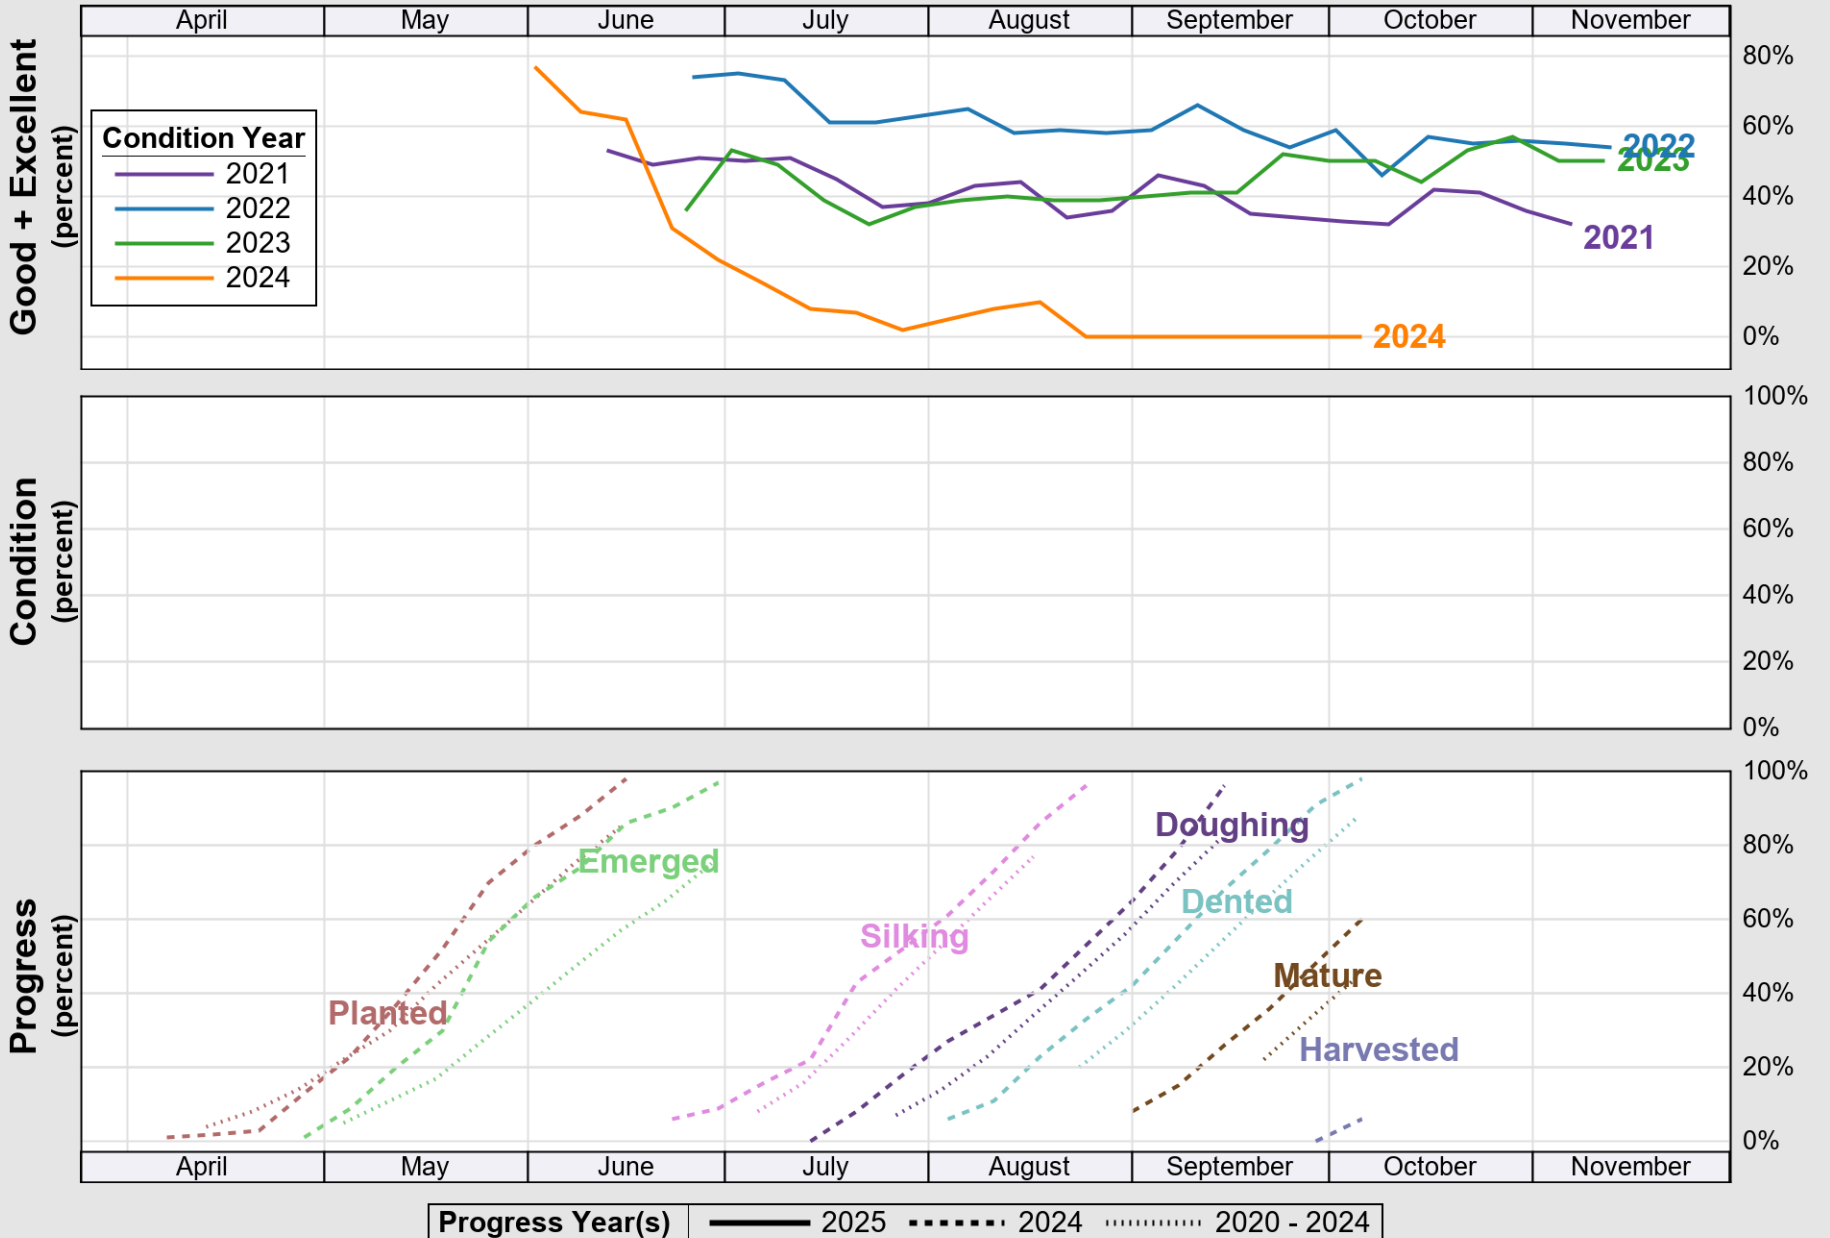

USDA

Crop Progress and Condition: Corn in West Virginia , 2025

NASS

Source: National Agricultural Statistics Service (NASS), Crop Progress Report

Source: National Agricultural Statistics Service (NASS), Crop Progress Report

USDA

Crop Progress and Condition: Soybeans in West Virginia , 2025

NASS

Source: National Agricultural Statistics Service (NASS), Crop Progress Report

USDA

Crop Progress and Condition: Winter Wheat in West Virginia , 2025

NASS

Source: National Agricultural Statistics Service (NASS), Crop Progress Report