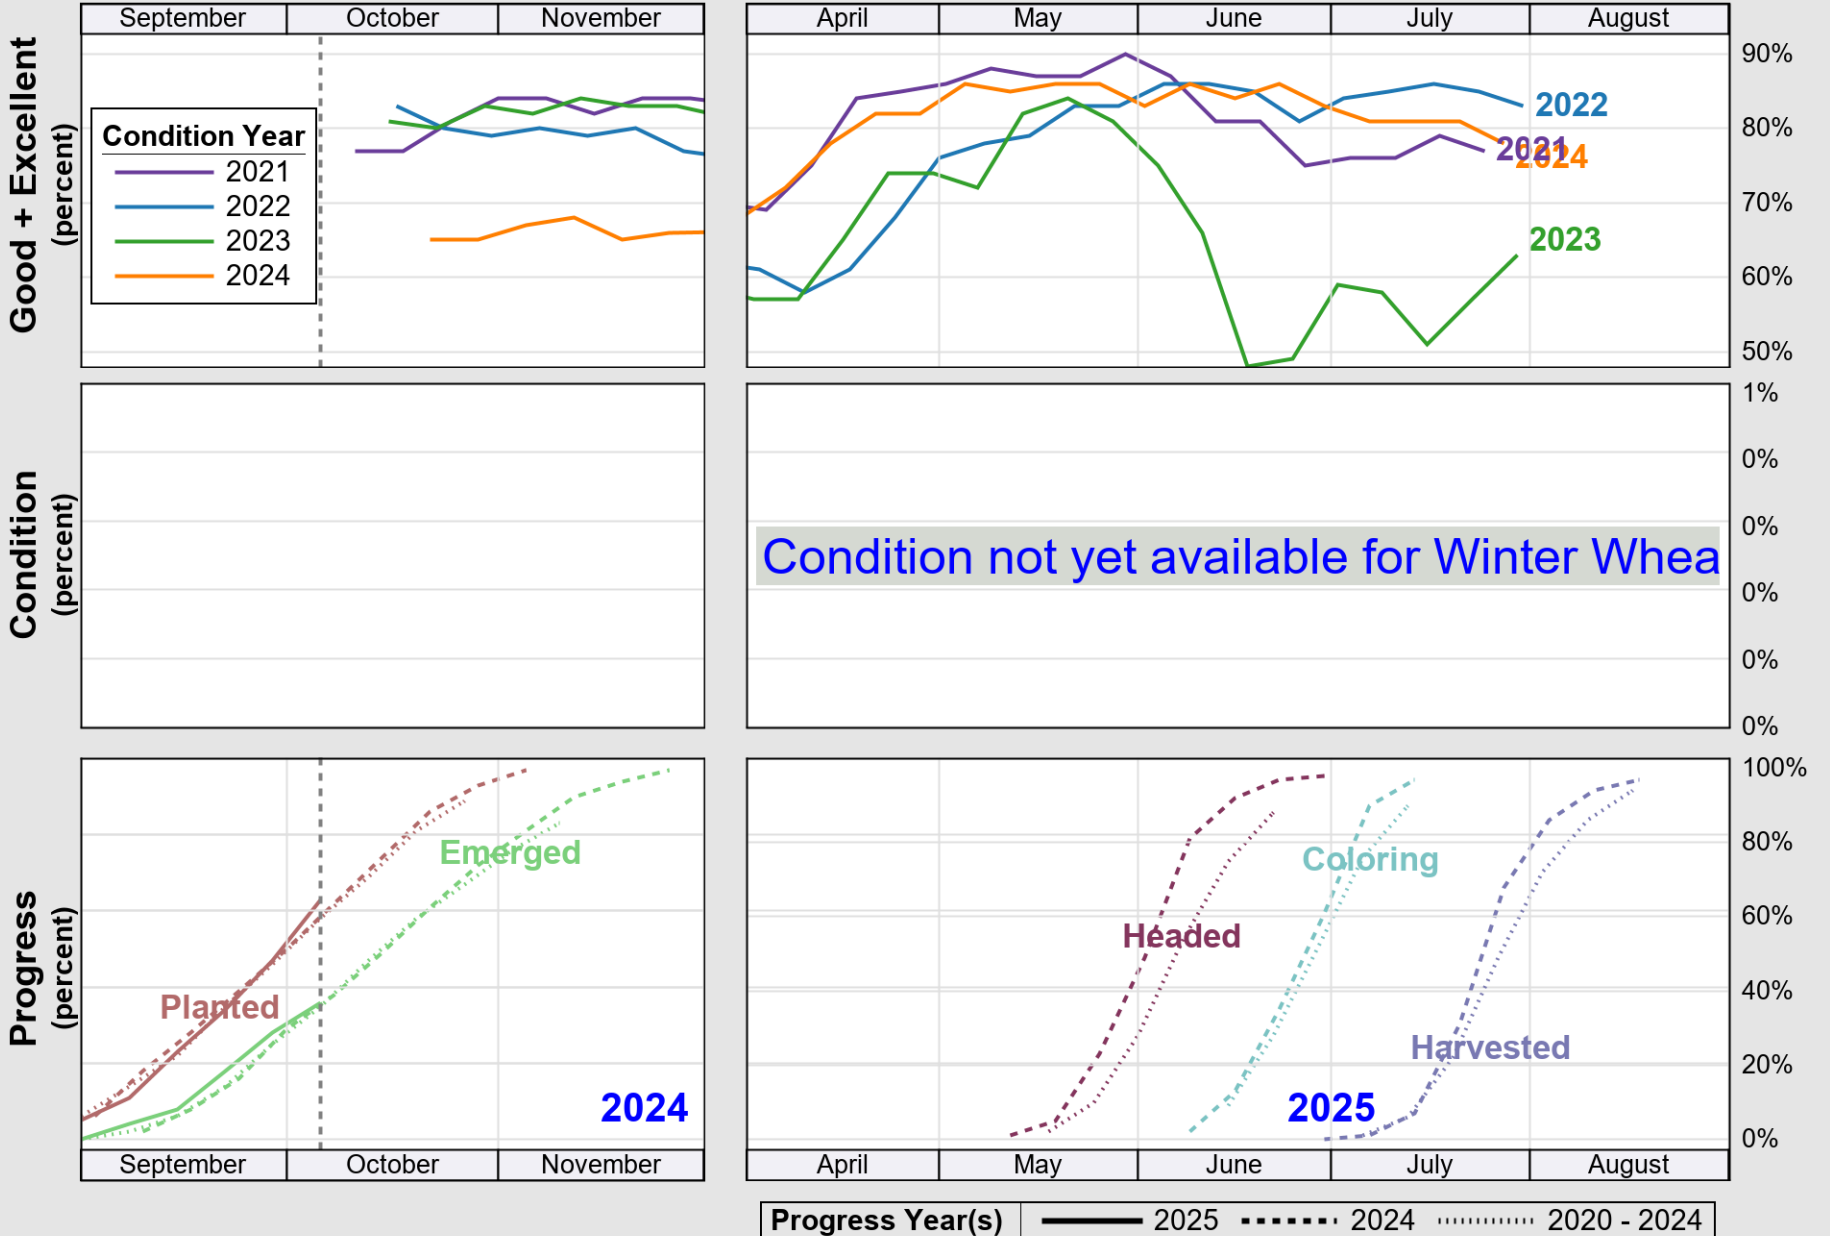

USDA

Crop Progress and Condition: Corn in Wisconsin , 2025

NASS

Source: National Agricultural Statistics Service (NASS), Crop Progress Report

USDA

Crop Progress and Condition: Oats in Wisconsin , 2025

NASS

Source: National Agricultural Statistics Service (NASS), Crop Progress Report

Source: National Agricultural Statistics Service (NASS), Crop Progress Report

USDA

Crop Progress and Condition: Soybeans in Wisconsin , 2025

NASS

Source: National Agricultural Statistics Service (NASS), Crop Progress Report

USDA

Crop Progress and Condition: Winter Wheat in Wisconsin , 2025

NASS

Source: National Agricultural Statistics Service (NASS), Crop Progress Report