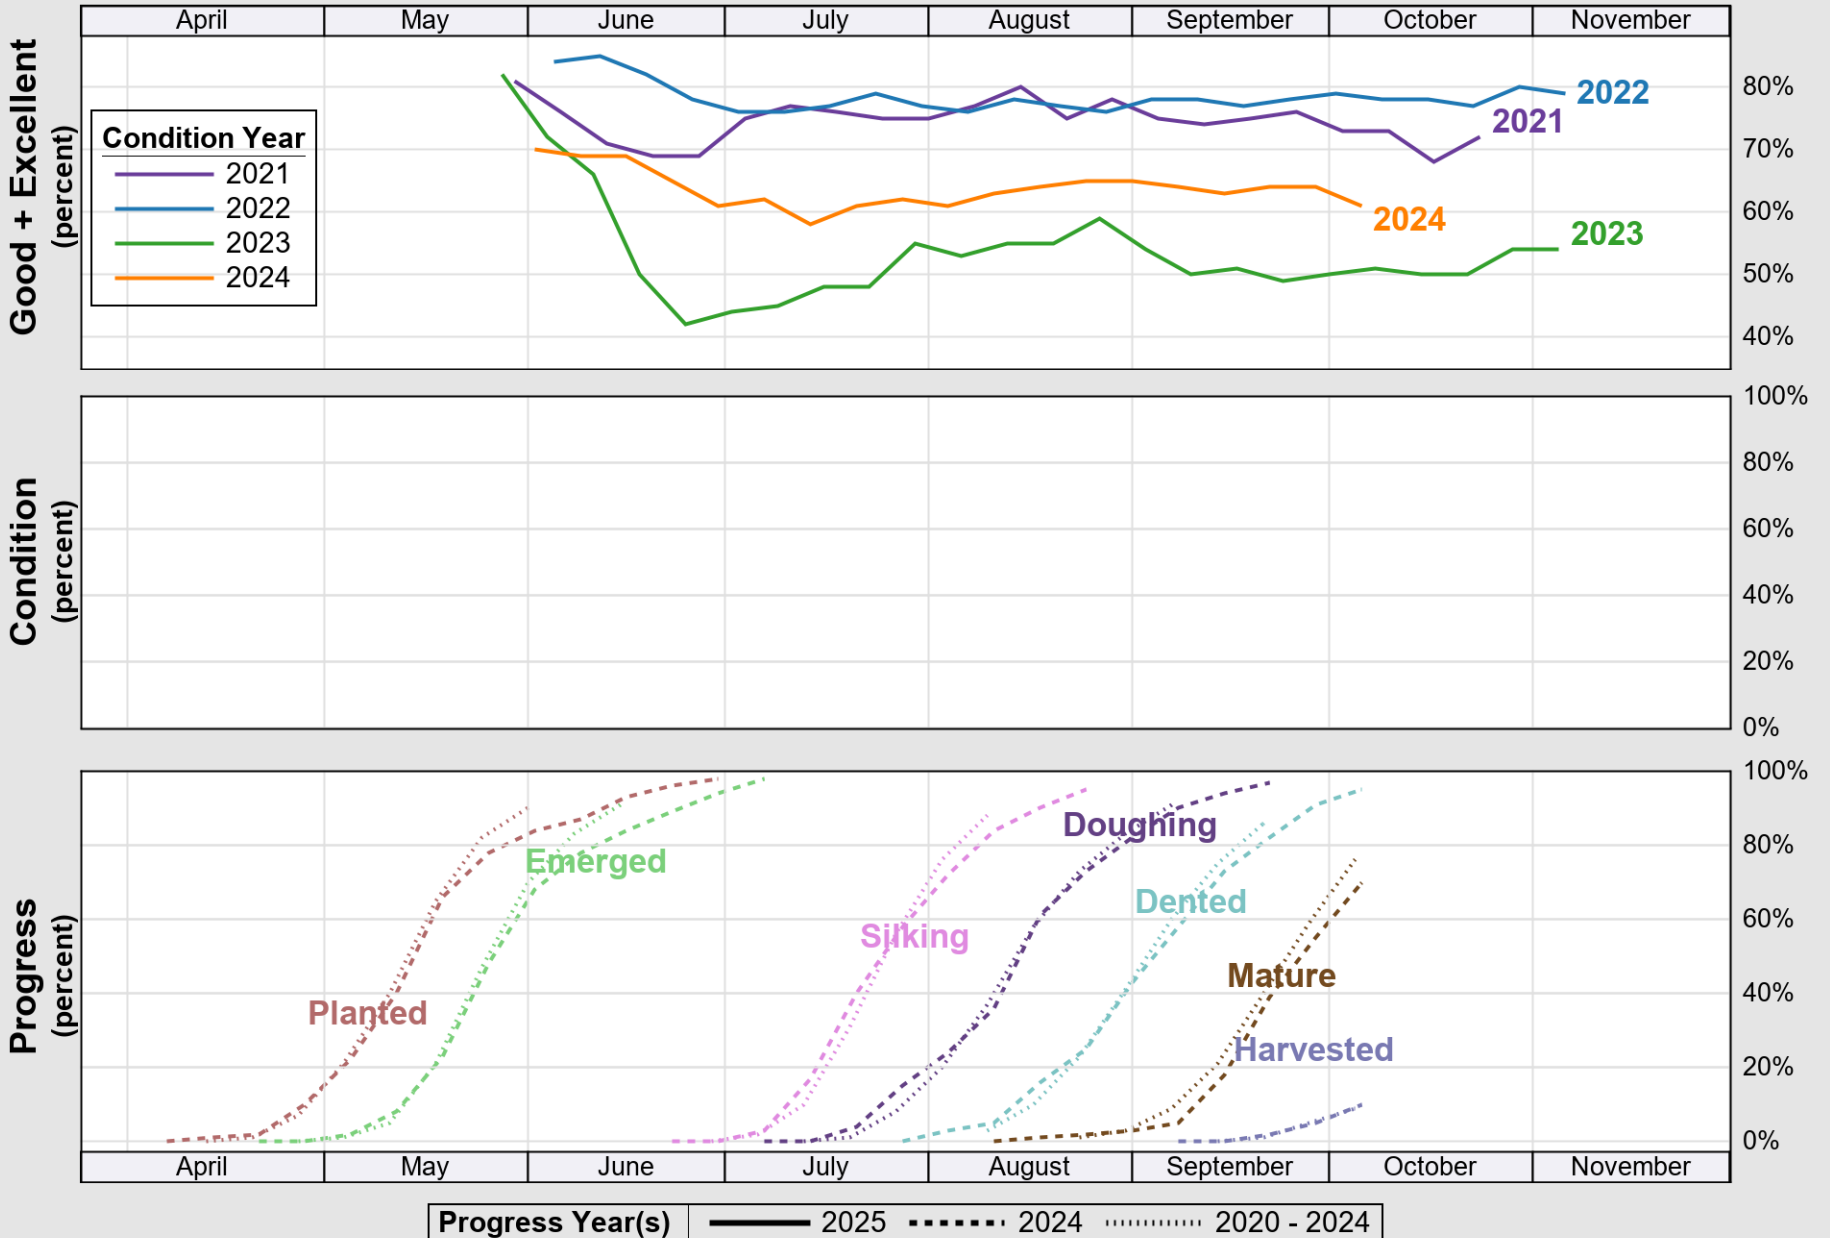

USDA

Crop Progress and Condition: Corn in Wisconsin , 2025

NASS

Source: National Agricultural Statistics Service (NASS), Crop Progress Report

USDA

Crop Progress and Condition: Oats in Wisconsin , 2025

NASS

Source: National Agricultural Statistics Service (NASS), Crop Progress Report

Source: National Agricultural Statistics Service (NASS), Crop Progress Report

USDA

Crop Progress and Condition: Soybeans in Wisconsin , 2025

NASS

Source: National Agricultural Statistics Service (NASS), Crop Progress Report

USDA

Crop Progress and Condition: Winter Wheat in Wisconsin , 2025

NASS

Source: National Agricultural Statistics Service (NASS), Crop Progress Report