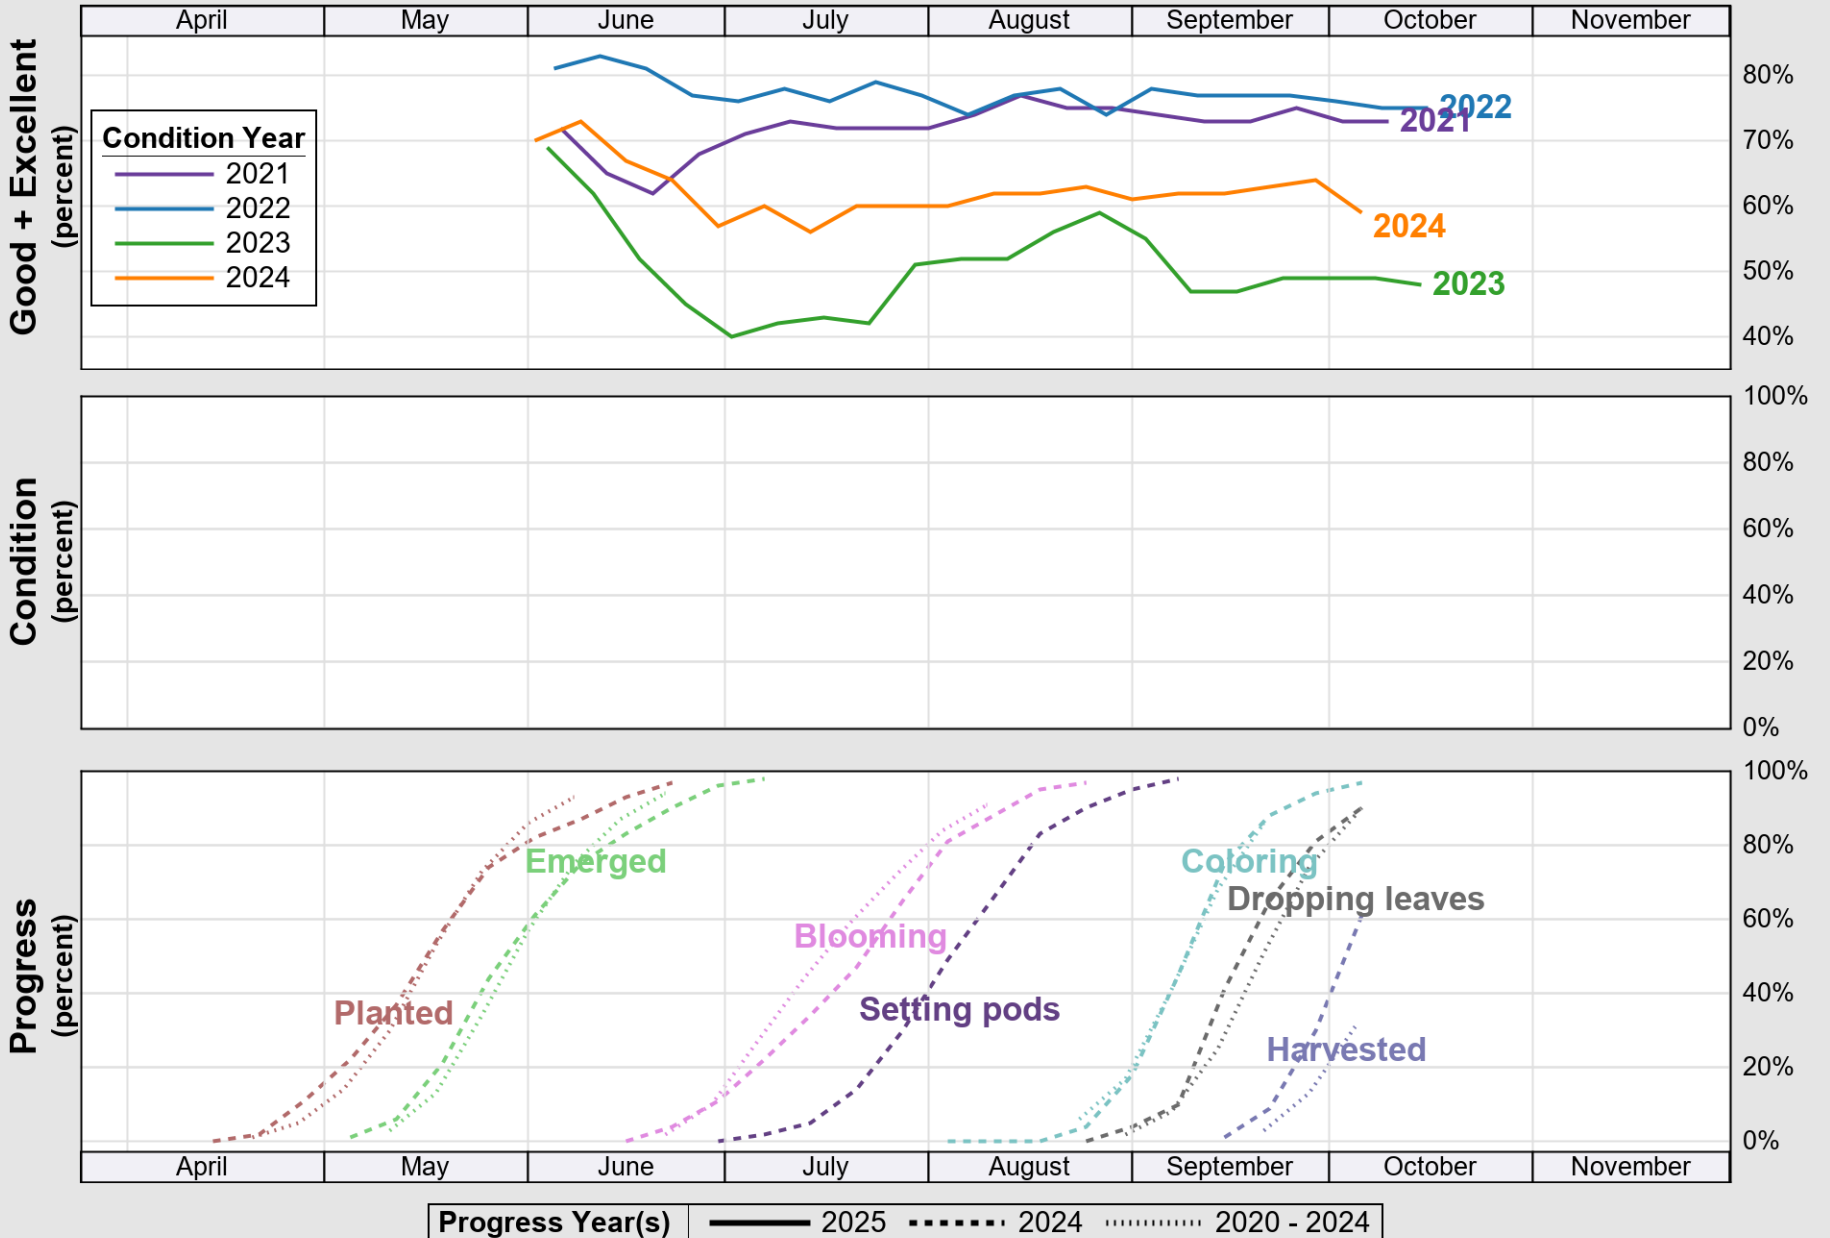

USDA

Crop Progress and Condition: Corn in Wisconsin , 2025

NASS

Source: National Agricultural Statistics Service (NASS), Crop Progress Report

USDA

Crop Progress and Condition: Oats in Wisconsin , 2025

NASS

Source: National Agricultural Statistics Service (NASS), Crop Progress Report

Source: National Agricultural Statistics Service (NASS), Crop Progress Report

USDA

Crop Progress and Condition: Soybeans in Wisconsin , 2025

NASS

Source: National Agricultural Statistics Service (NASS), Crop Progress Report

USDA

Crop Progress and Condition: Winter Wheat in Wisconsin , 2025

NASS

Source: National Agricultural Statistics Service (NASS), Crop Progress Report