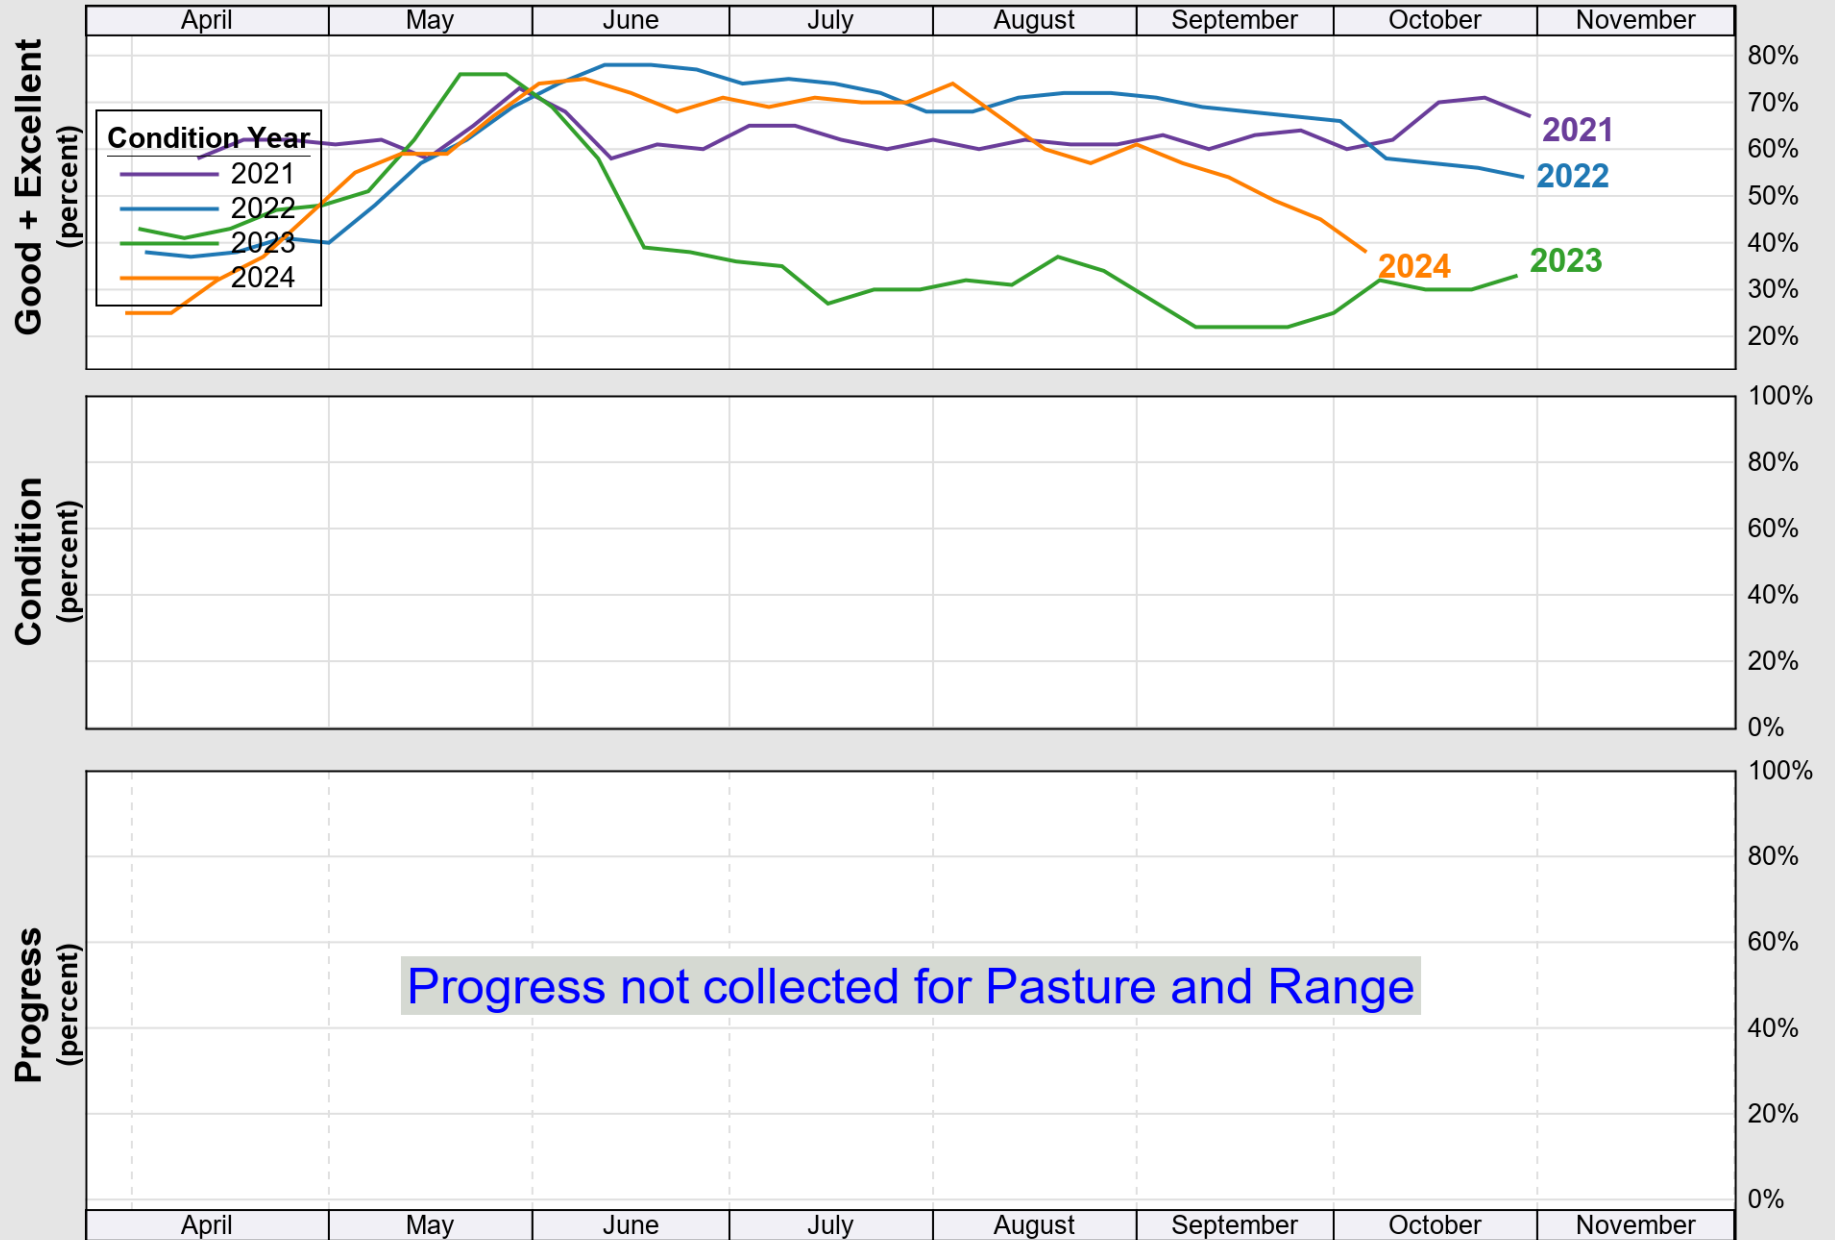

USDA

Crop Progress and Condition: Corn in Wisconsin , 2025

NASS

Source: National Agricultural Statistics Service (NASS), Crop Progress Report

USDA

Crop Progress and Condition: Oats in Wisconsin , 2025

NASS

Source: National Agricultural Statistics Service (NASS), Crop Progress Report

Source: National Agricultural Statistics Service (NASS), Crop Progress Report

USDA

Crop Progress and Condition: Soybeans in Wisconsin , 2025

NASS

Source: National Agricultural Statistics Service (NASS), Crop Progress Report

USDA

Crop Progress and Condition: Winter Wheat in Wisconsin , 2025

NASS

Source: National Agricultural Statistics Service (NASS), Crop Progress Report