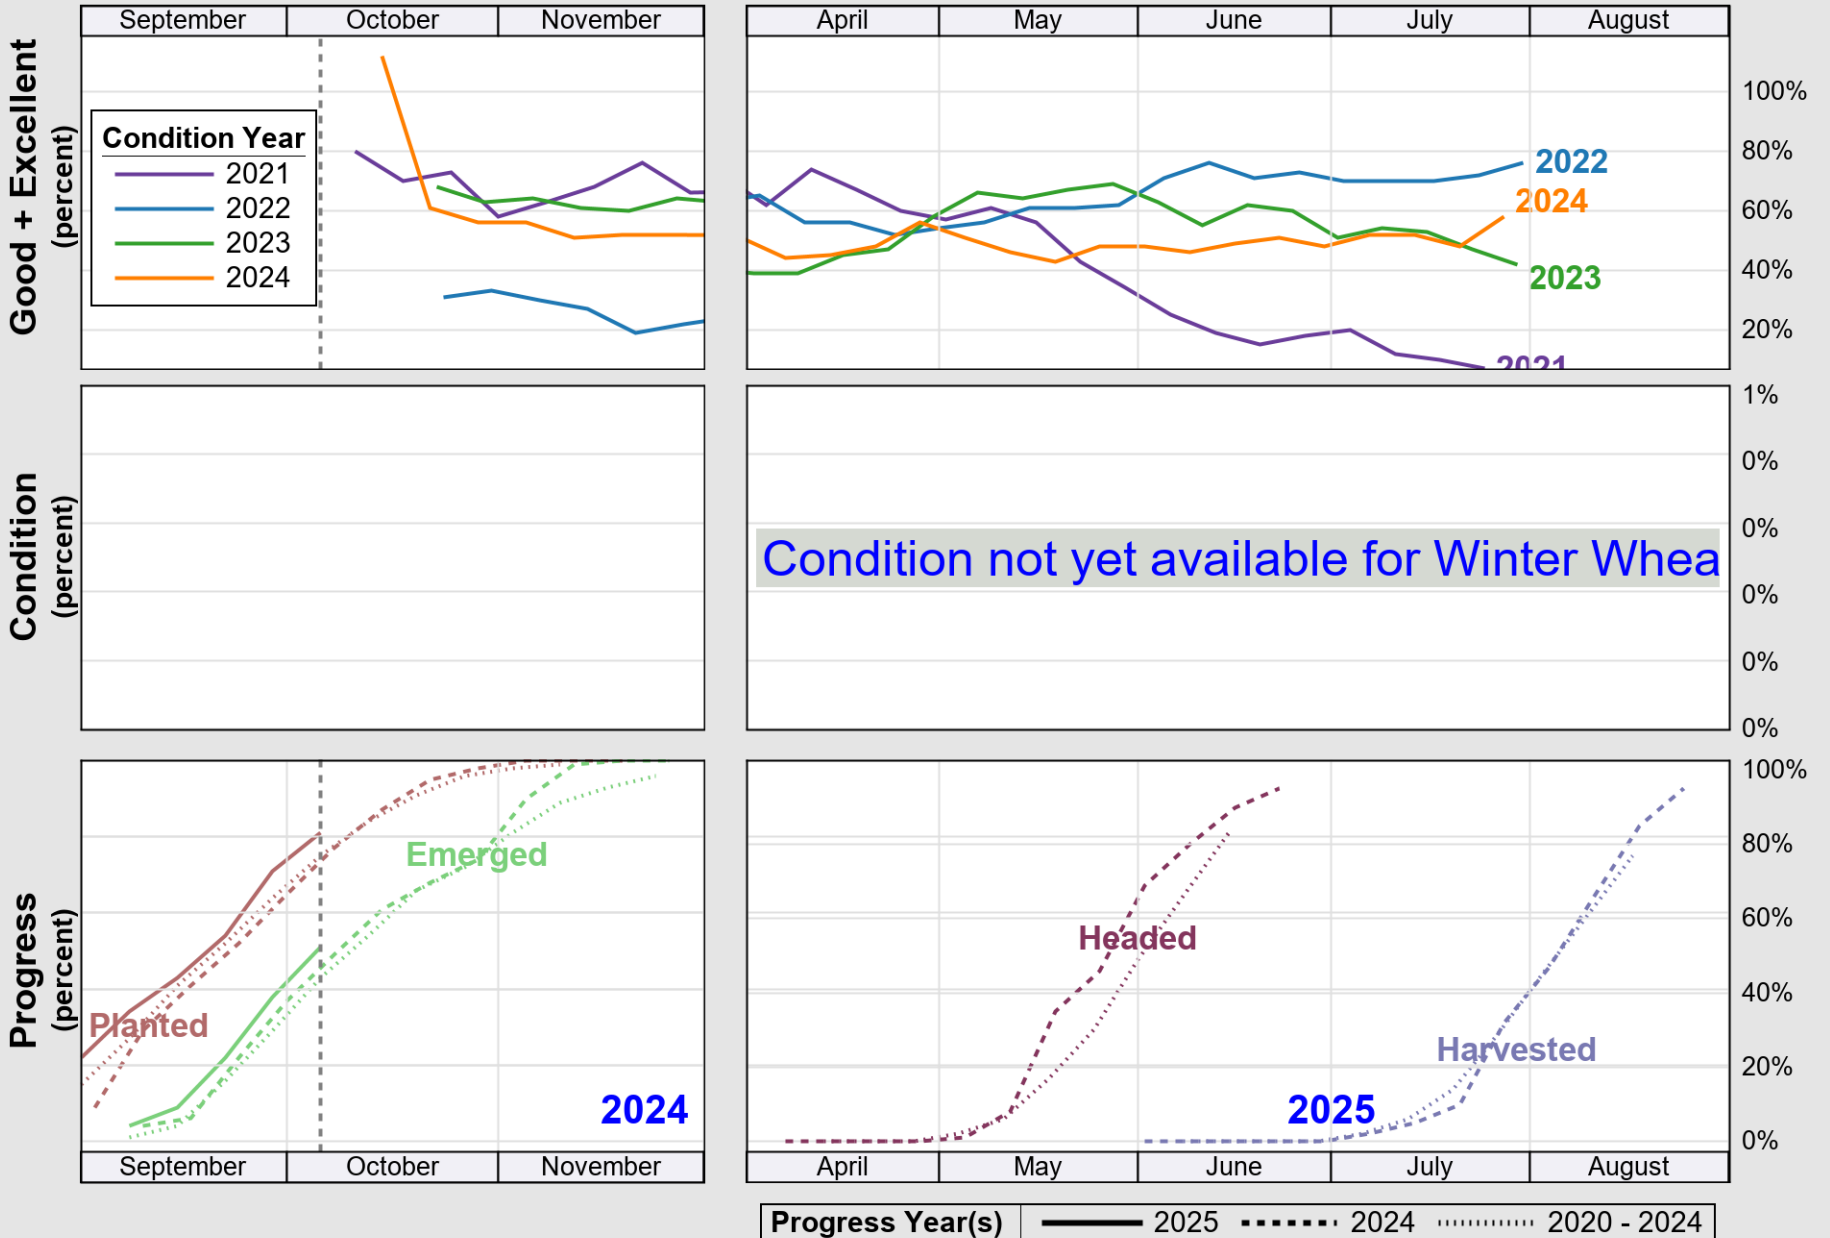

Progress Year(s) — 2025 2024 2020 - 2024

Source: National Agricultural Statistics Service (NASS), Crop Progress Report

USDA

Crop Progress and Condition: Oats in Washington , 2025

NASS

Source: National Agricultural Statistics Service (NASS), Crop Progress Report

Source: National Agricultural Statistics Service (NASS), Crop Progress Report

USDA

Crop Progress and Condition: Spring Wheat in Washington , 2025

NASS

Source: National Agricultural Statistics Service (NASS), Crop Progress Report

USDA

Crop Progress and Condition: Winter Wheat in Washington , 2025

NASS

Source: National Agricultural Statistics Service (NASS), Crop Progress Report