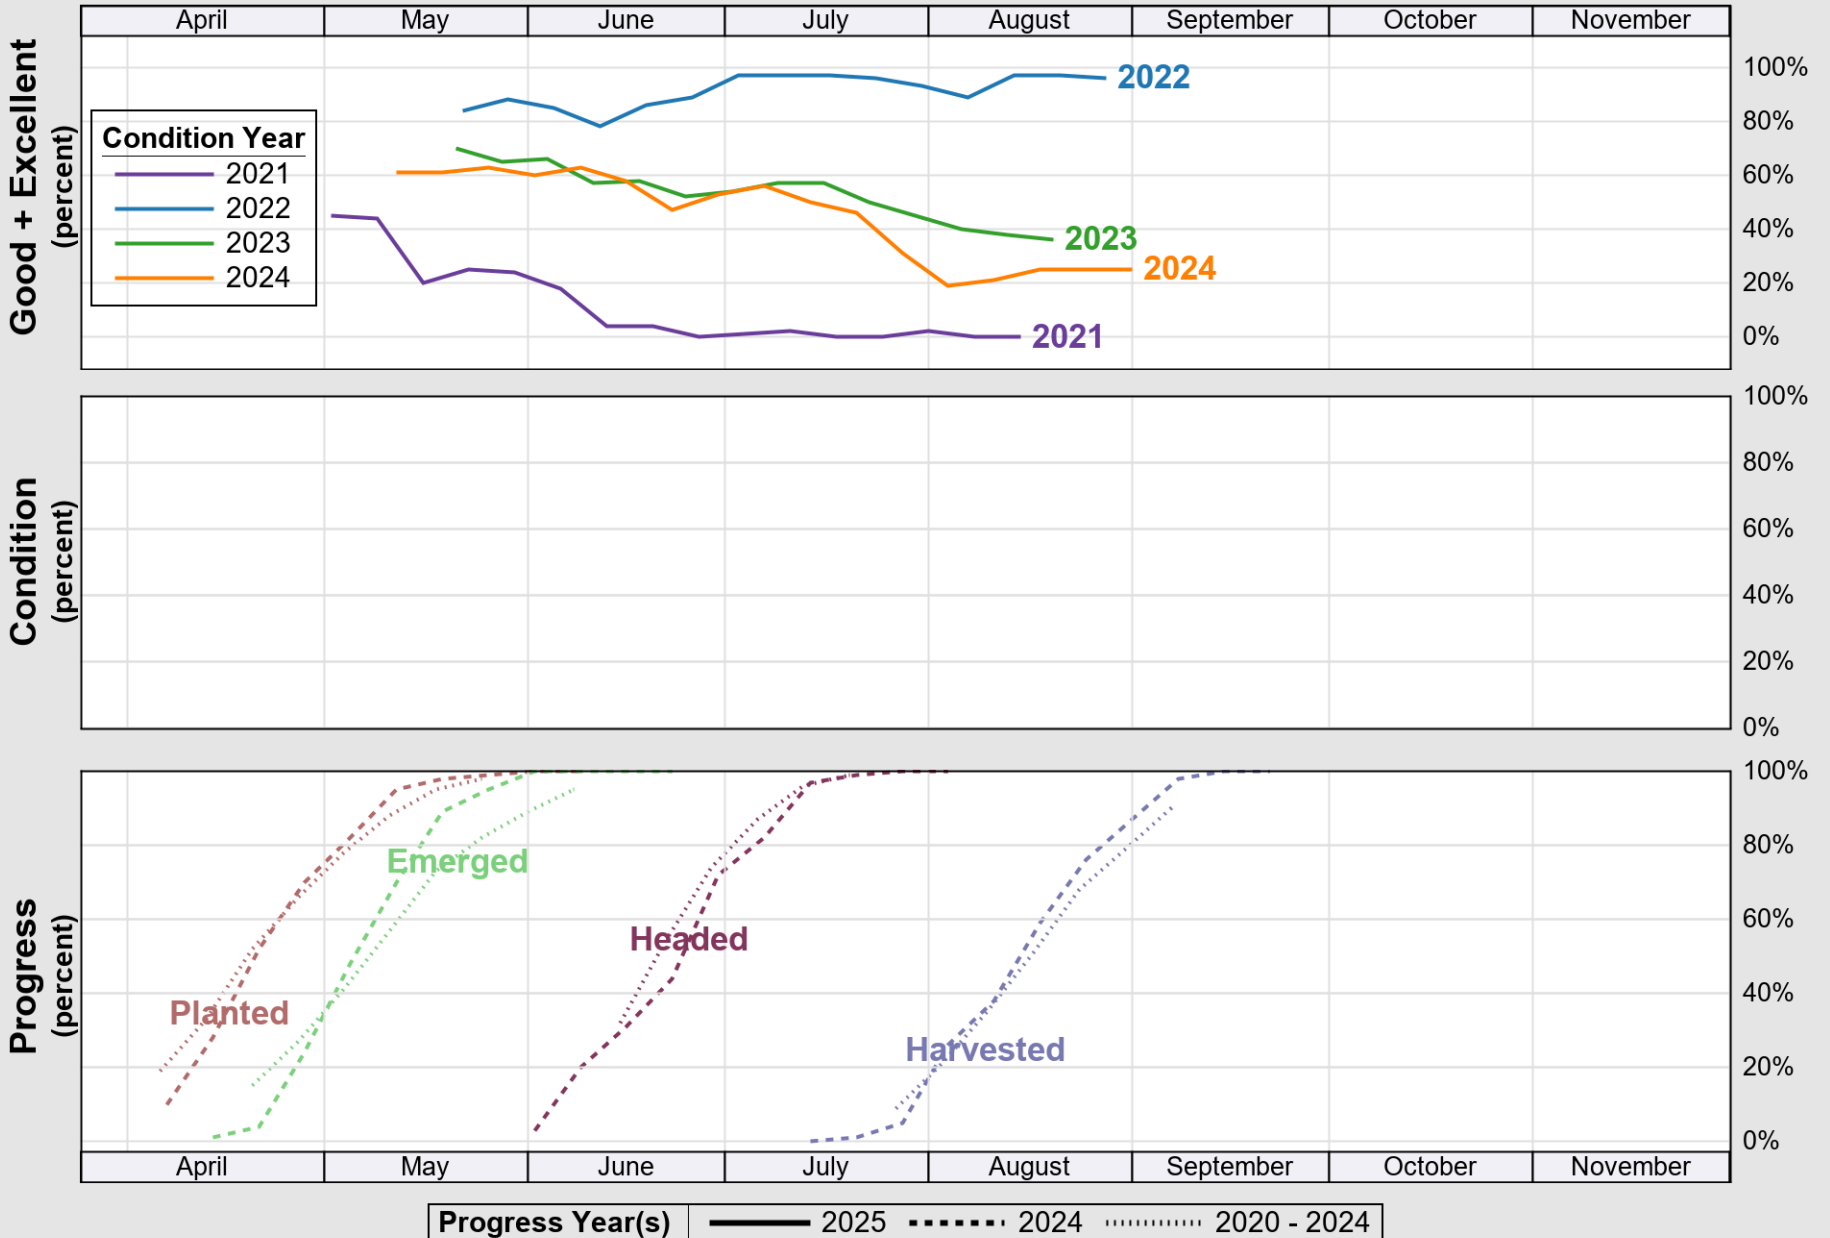

USDA

Crop Progress and Condition: Barley in Washington , 2025

NASS

Source: National Agricultural Statistics Service (NASS), Crop Progress Report

USDA

Crop Progress and Condition: Corn in Washington , 2025

NASS

Progress Year(s) — 2025 2024 2020 - 2024

Source: National Agricultural Statistics Service (NASS), Crop Progress Report

USDA

Crop Progress and Condition: Oats in Washington , 2025

NASS

Source: National Agricultural Statistics Service (NASS), Crop Progress Report

Source: National Agricultural Statistics Service (NASS), Crop Progress Report

USDA

Crop Progress and Condition: Spring Wheat in Washington , 2025

NASS

Source: National Agricultural Statistics Service (NASS), Crop Progress Report