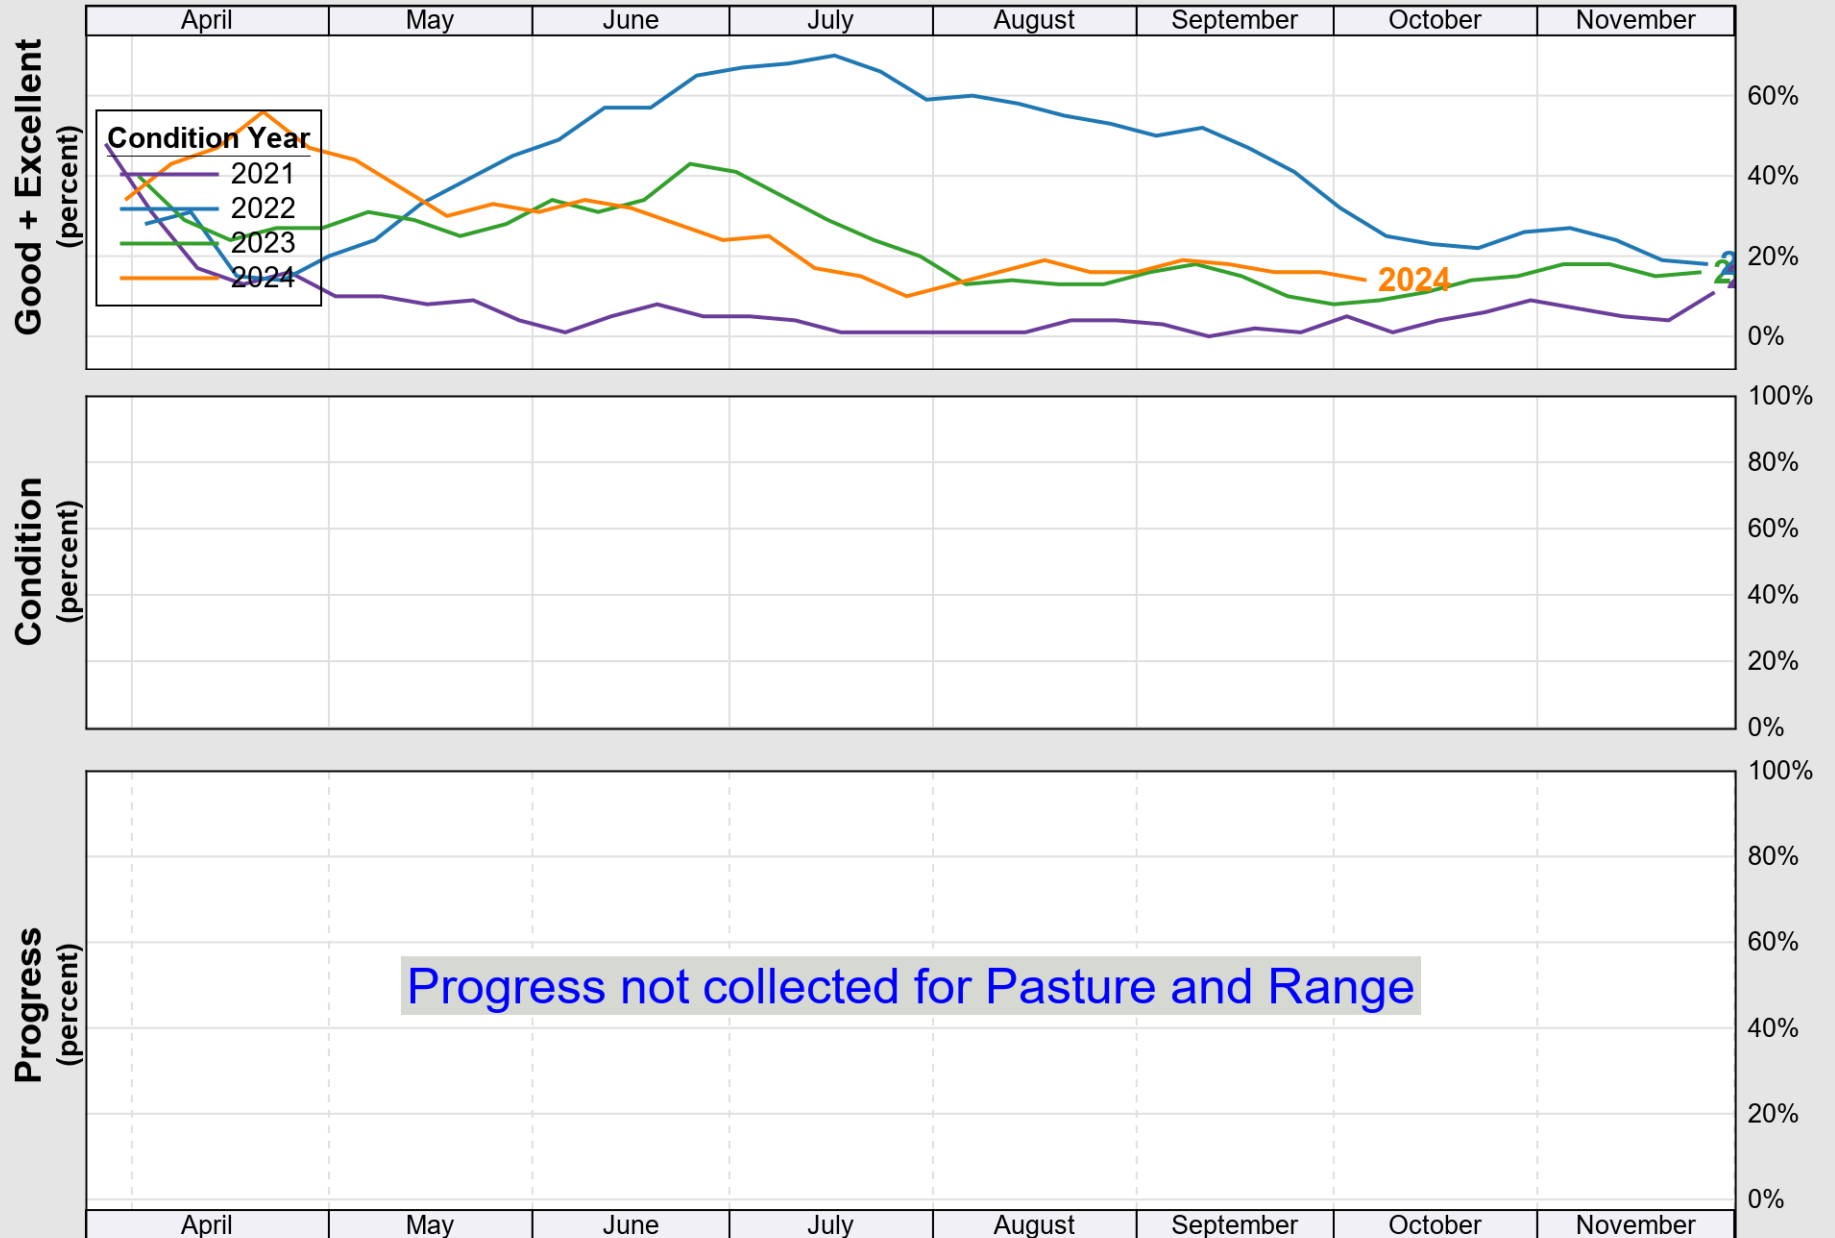

USDA

Crop Progress and Condition: Barley in Washington , 2025

NASS

Source: National Agricultural Statistics Service (NASS), Crop Progress Report

USDA

Crop Progress and Condition: Corn in Washington , 2025

NASS

Progress Year(s) — 2025 2024 2020 - 2024

Source: National Agricultural Statistics Service (NASS), Crop Progress Report

USDA

Crop Progress and Condition: Oats in Washington , 2025

NASS

Source: National Agricultural Statistics Service (NASS), Crop Progress Report

Source: National Agricultural Statistics Service (NASS), Crop Progress Report

USDA

Crop Progress and Condition: Spring Wheat in Washington , 2025

NASS

Source: National Agricultural Statistics Service (NASS), Crop Progress Report