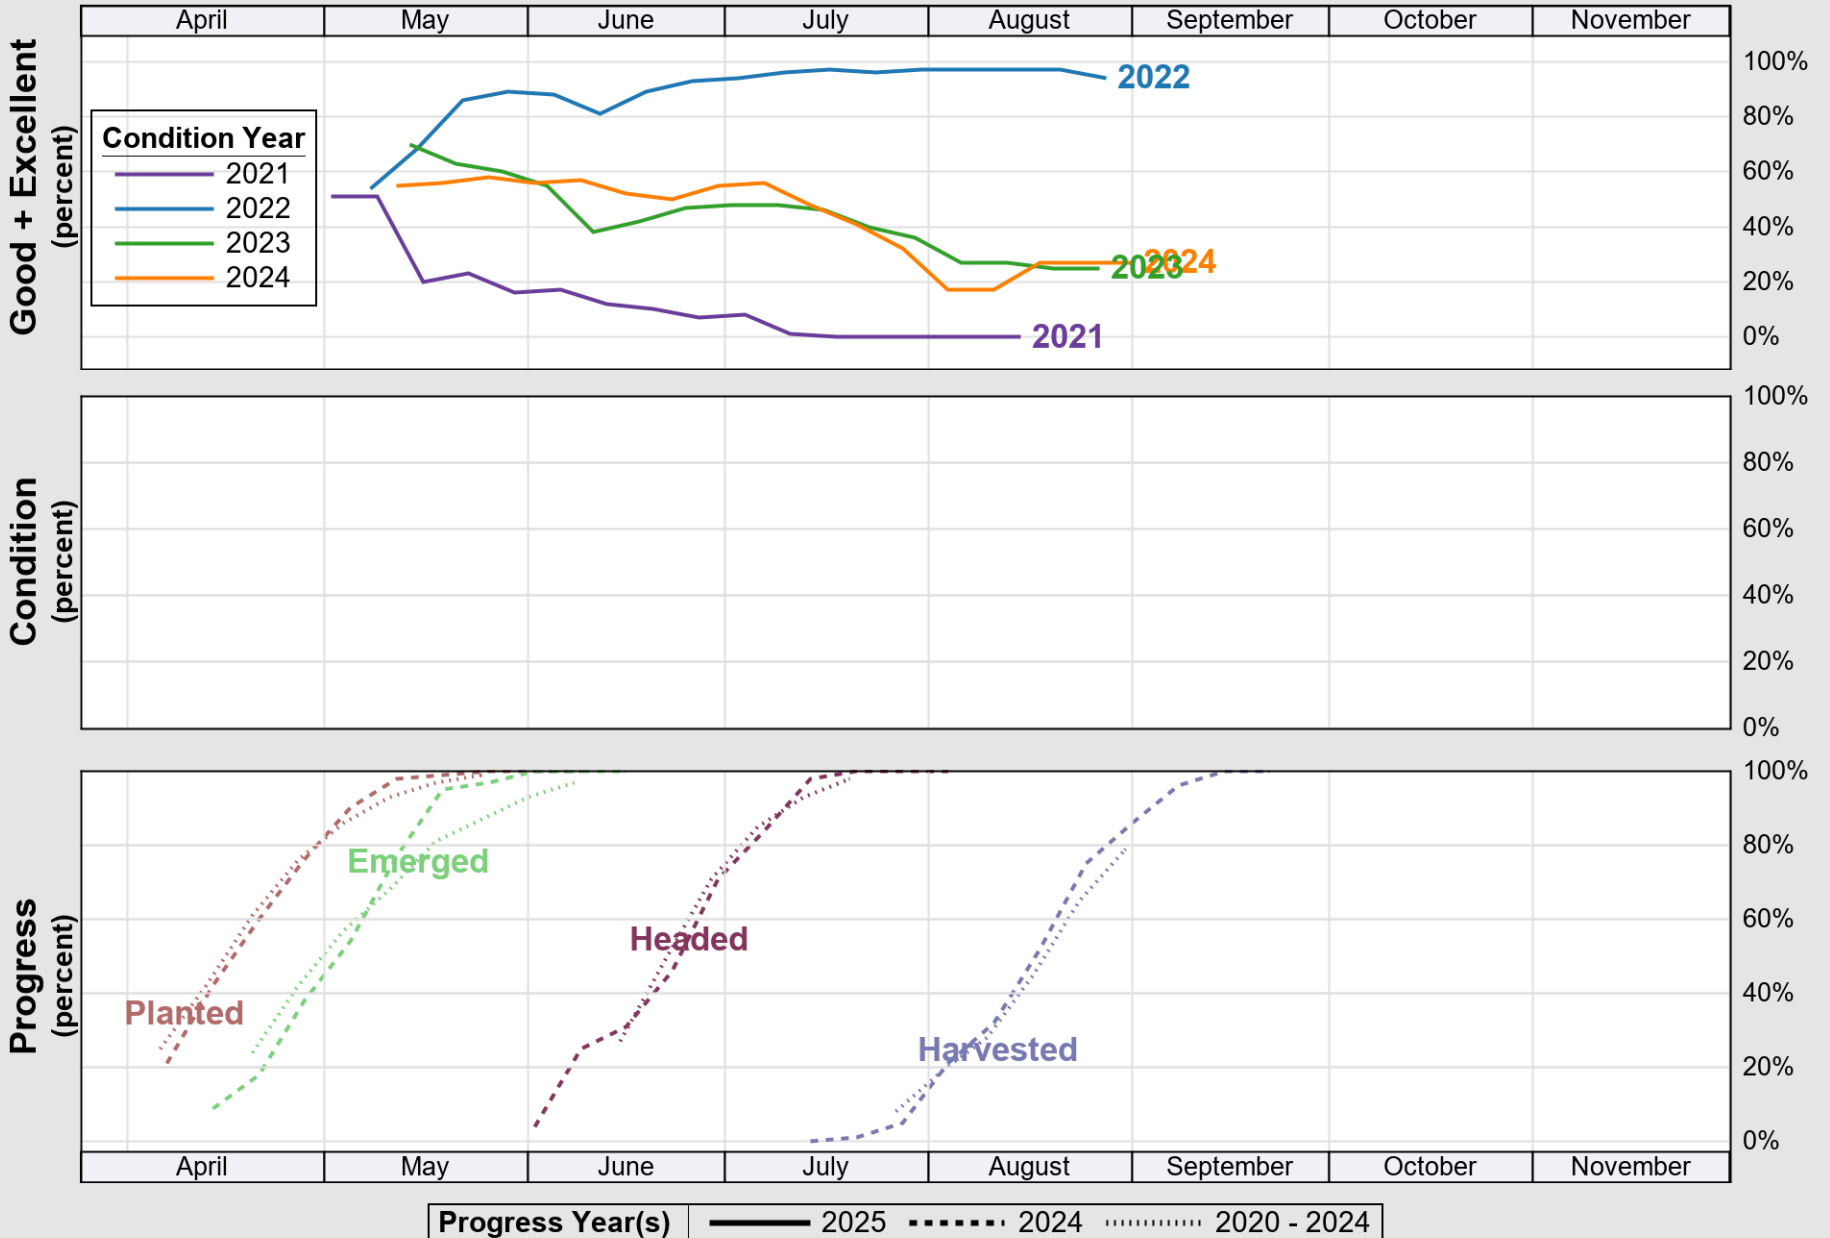

USDA

Crop Progress and Condition: Barley in Washington , 2025

NASS

Source: National Agricultural Statistics Service (NASS), Crop Progress Report

USDA

Crop Progress and Condition: Corn in Washington , 2025

NASS

Progress Year(s) — 2025 2024 2020 - 2024

Source: National Agricultural Statistics Service (NASS), Crop Progress Report

USDA

Crop Progress and Condition: Oats in Washington , 2025

NASS

Source: National Agricultural Statistics Service (NASS), Crop Progress Report

Source: National Agricultural Statistics Service (NASS), Crop Progress Report

USDA

Crop Progress and Condition: Spring Wheat in Washington , 2025

NASS

Source: National Agricultural Statistics Service (NASS), Crop Progress Report