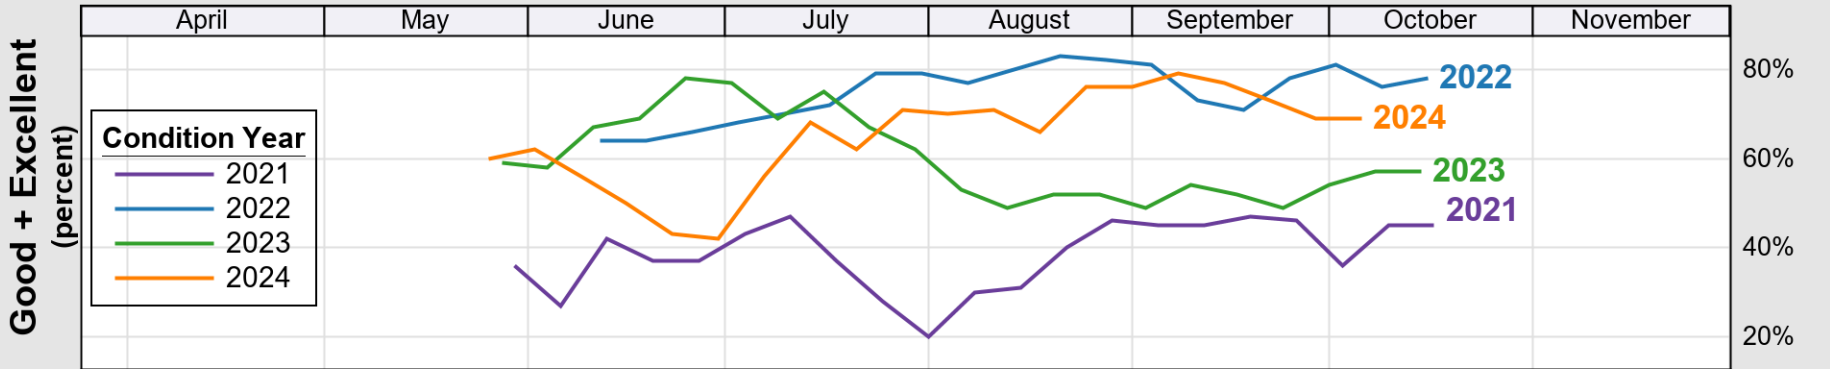

USDA

Crop Progress and Condition: Barley in Washington , 2025

NASS

Source: National Agricultural Statistics Service (NASS), Crop Progress Report

USDA

Crop Progress and Condition: Corn in Washington , 2025

NASS

Progress Year(s) — 2025 2024 2020 - 2024

Source: National Agricultural Statistics Service (NASS), Crop Progress Report

USDA

Crop Progress and Condition: Oats in Washington , 2025

NASS

Source: National Agricultural Statistics Service (NASS), Crop Progress Report