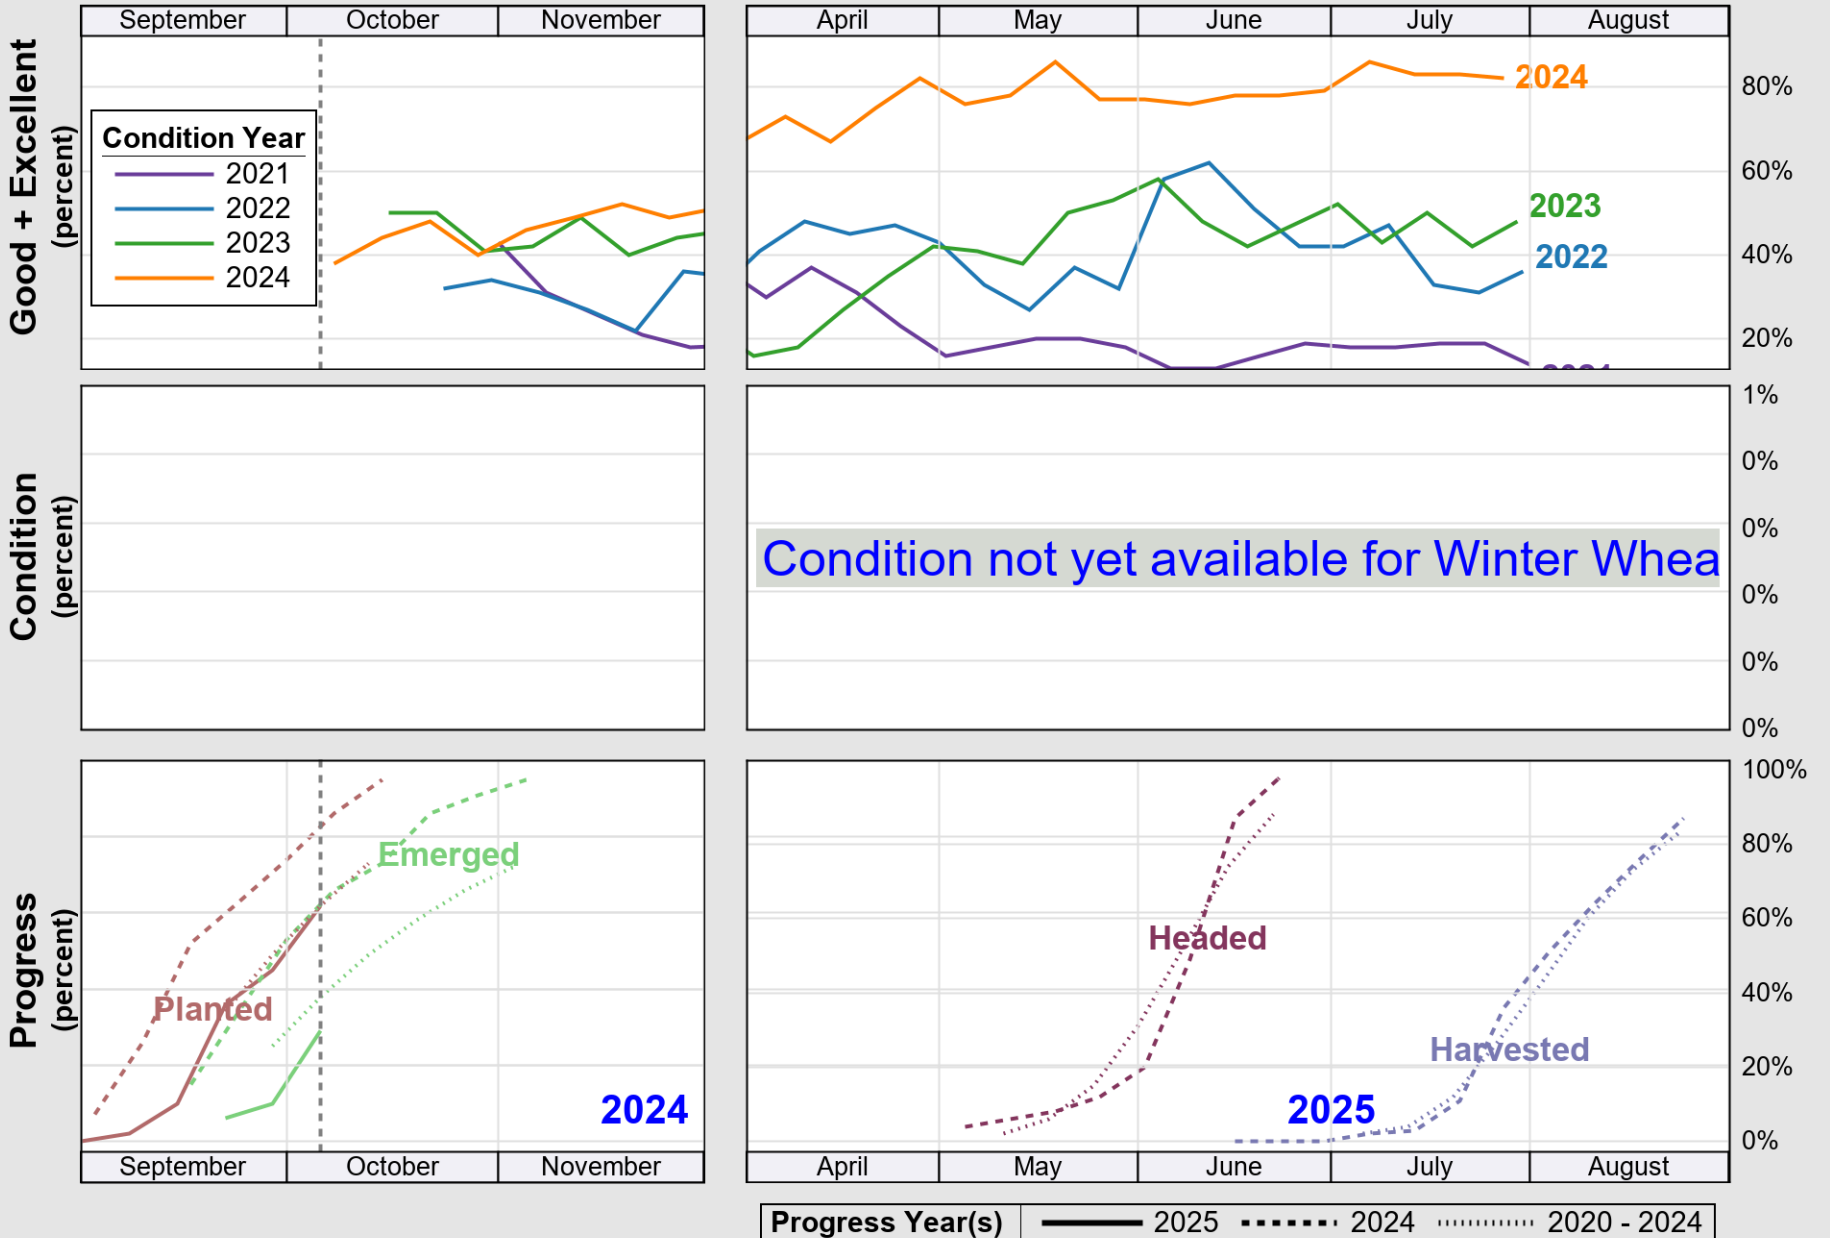

USDA

Crop Progress and Condition: Barley in Utah , 2025

NASS

Source: National Agricultural Statistics Service (NASS), Crop Progress Report

USDA

Crop Progress and Condition: Corn in Utah , 2025

NASS

Source: National Agricultural Statistics Service (NASS), Crop Progress Report

USDA

Crop Progress and Condition: Pasture and Range in Utah , 2025

NASS

Progress not collected for Pasture and Range

Source: National Agricultural Statistics Service (NASS), Crop Progress Report

USDA

Crop Progress and Condition: Winter Wheat in Utah , 2025

NASS

Source: National Agricultural Statistics Service (NASS), Crop Progress Report