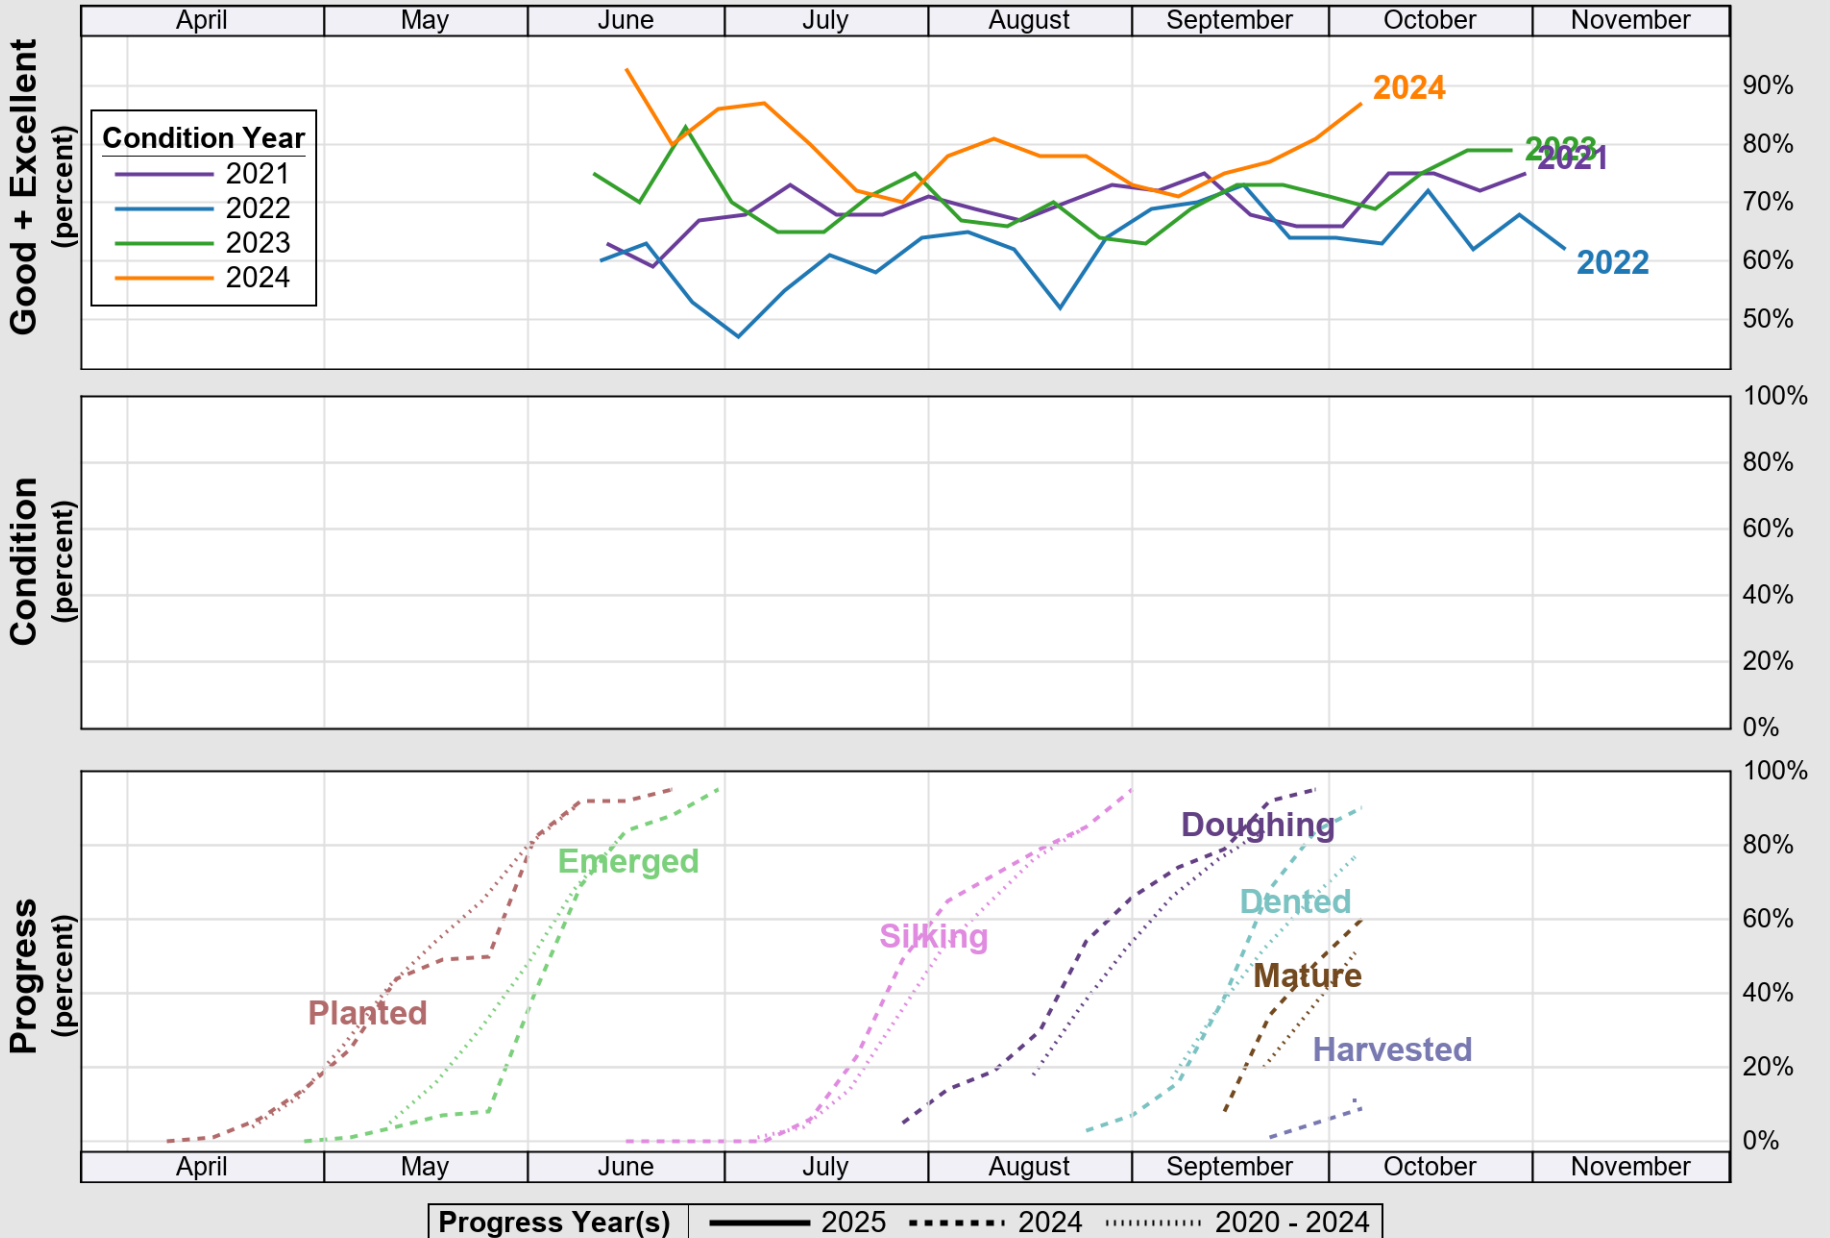

USDA

Crop Progress and Condition: Barley in Utah , 2025

NASS

Source: National Agricultural Statistics Service (NASS), Crop Progress Report

USDA

Crop Progress and Condition: Corn in Utah , 2025

NASS

Source: National Agricultural Statistics Service (NASS), Crop Progress Report

USDA

Crop Progress and Condition: Pasture and Range in Utah , 2025

NASS

Progress not collected for Pasture and Range

Source: National Agricultural Statistics Service (NASS), Crop Progress Report

USDA

Crop Progress and Condition: Winter Wheat in Utah , 2025

NASS

Source: National Agricultural Statistics Service (NASS), Crop Progress Report