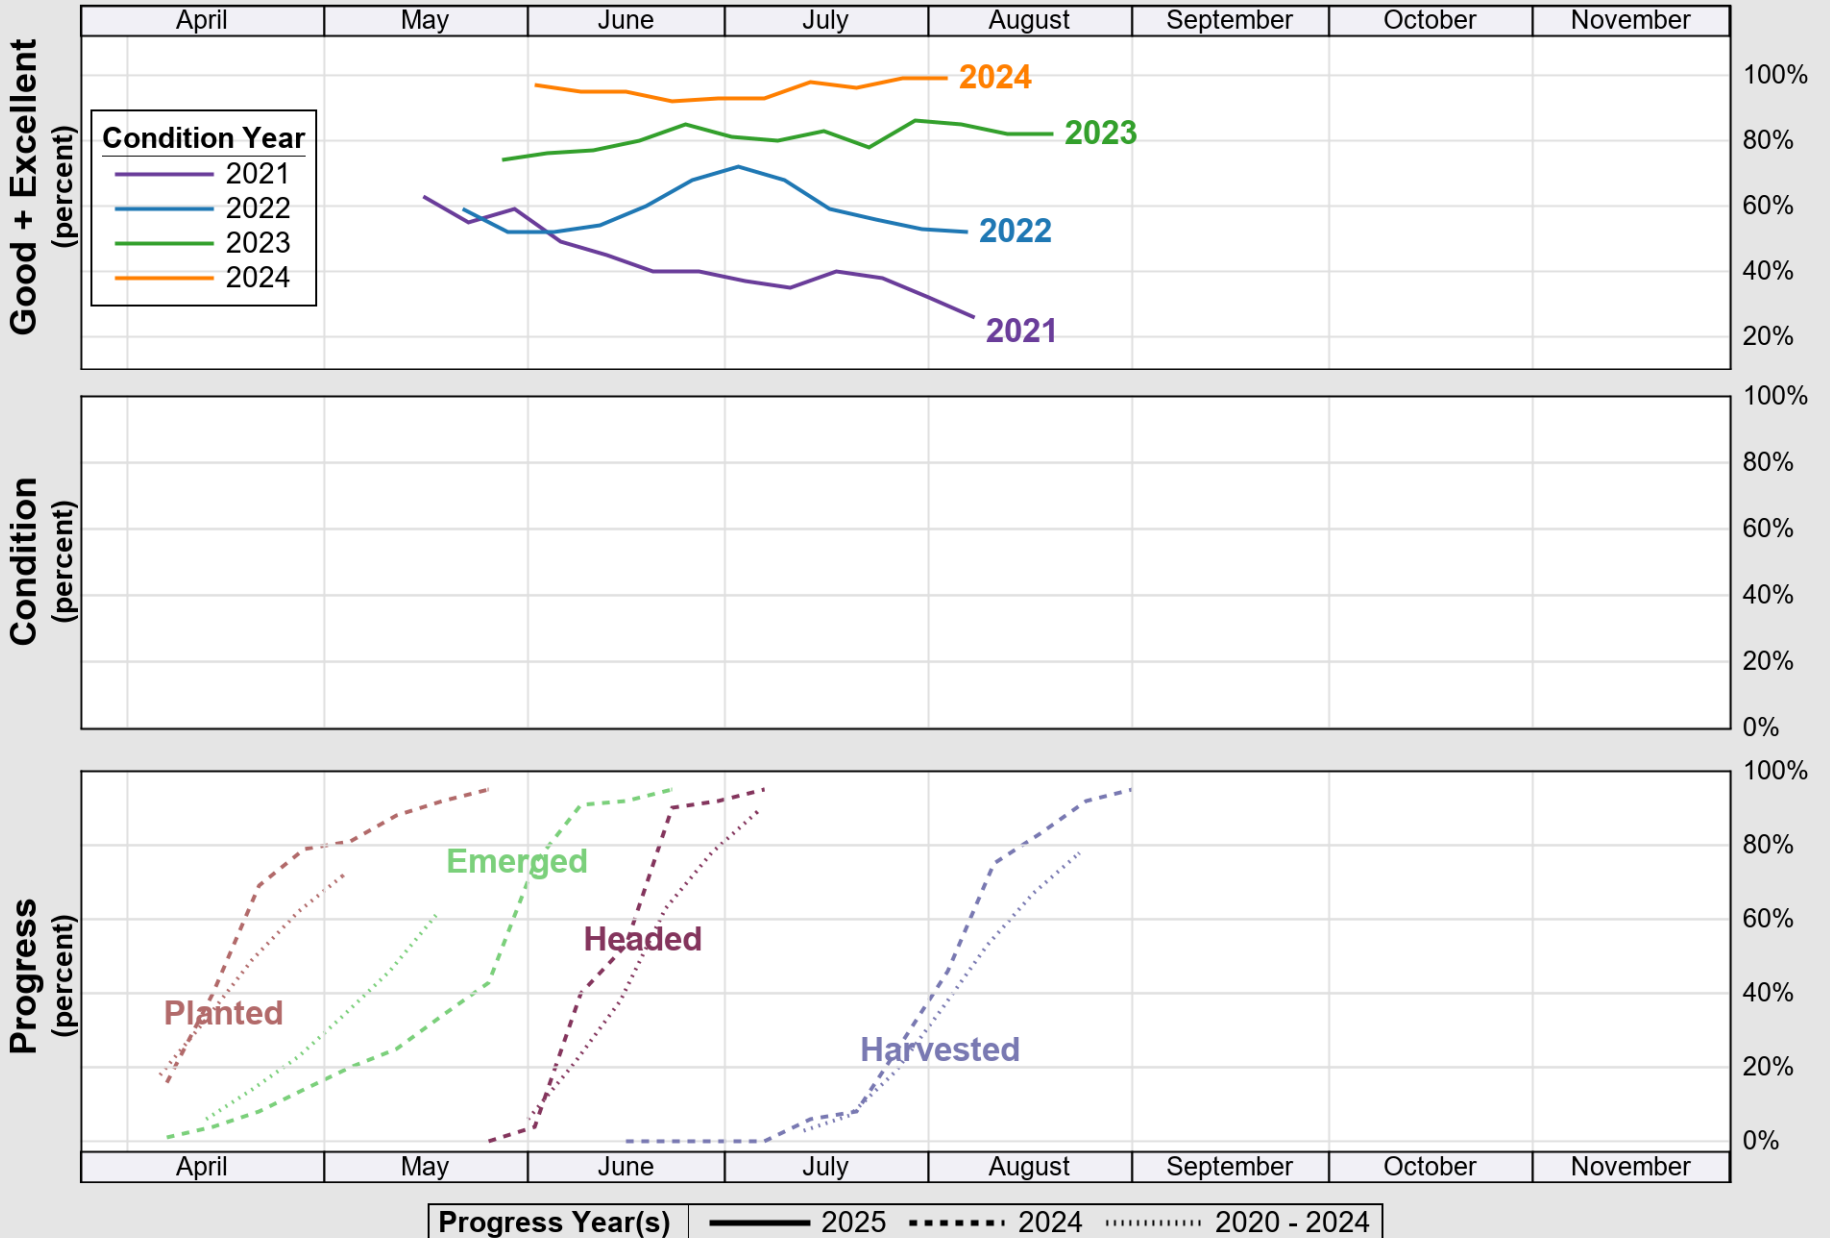

USDA

Crop Progress and Condition: Barley in Utah , 2025

NASS

Source: National Agricultural Statistics Service (NASS), Crop Progress Report

USDA

Crop Progress and Condition: Corn in Utah , 2025

NASS

Source: National Agricultural Statistics Service (NASS), Crop Progress Report

USDA

Crop Progress and Condition: Pasture and Range in Utah , 2025

NASS

Progress not collected for Pasture and Range

Source: National Agricultural Statistics Service (NASS), Crop Progress Report

USDA

Crop Progress and Condition: Winter Wheat in Utah , 2025

NASS

Source: National Agricultural Statistics Service (NASS), Crop Progress Report