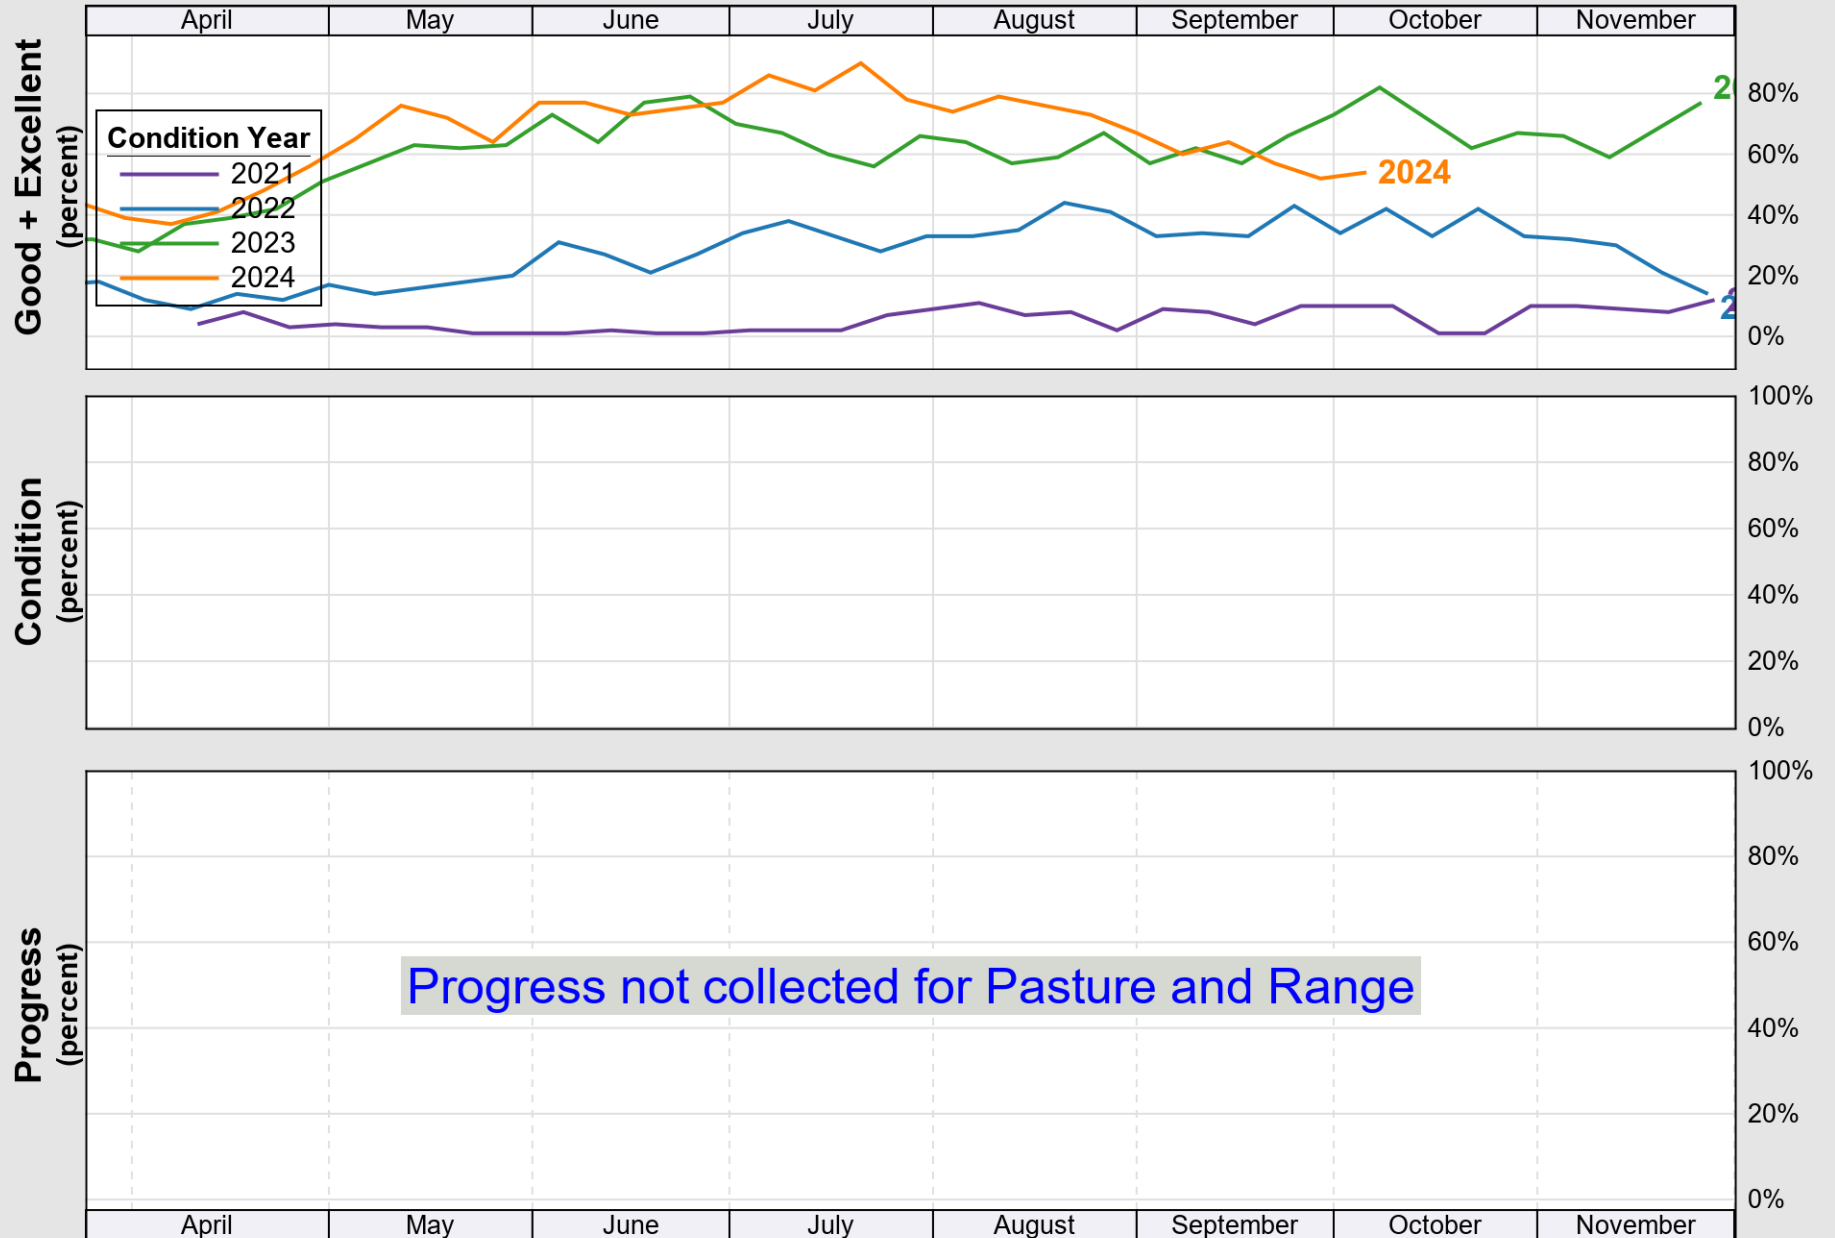

USDA

Crop Progress and Condition: Barley in Utah , 2025

NASS

Source: National Agricultural Statistics Service (NASS), Crop Progress Report

USDA

Crop Progress and Condition: Corn in Utah , 2025

NASS

Source: National Agricultural Statistics Service (NASS), Crop Progress Report

USDA

Crop Progress and Condition: Pasture and Range in Utah , 2025

NASS

Progress not collected for Pasture and Range

Source: National Agricultural Statistics Service (NASS), Crop Progress Report

USDA

Crop Progress and Condition: Winter Wheat in Utah , 2025

NASS

Source: National Agricultural Statistics Service (NASS), Crop Progress Report