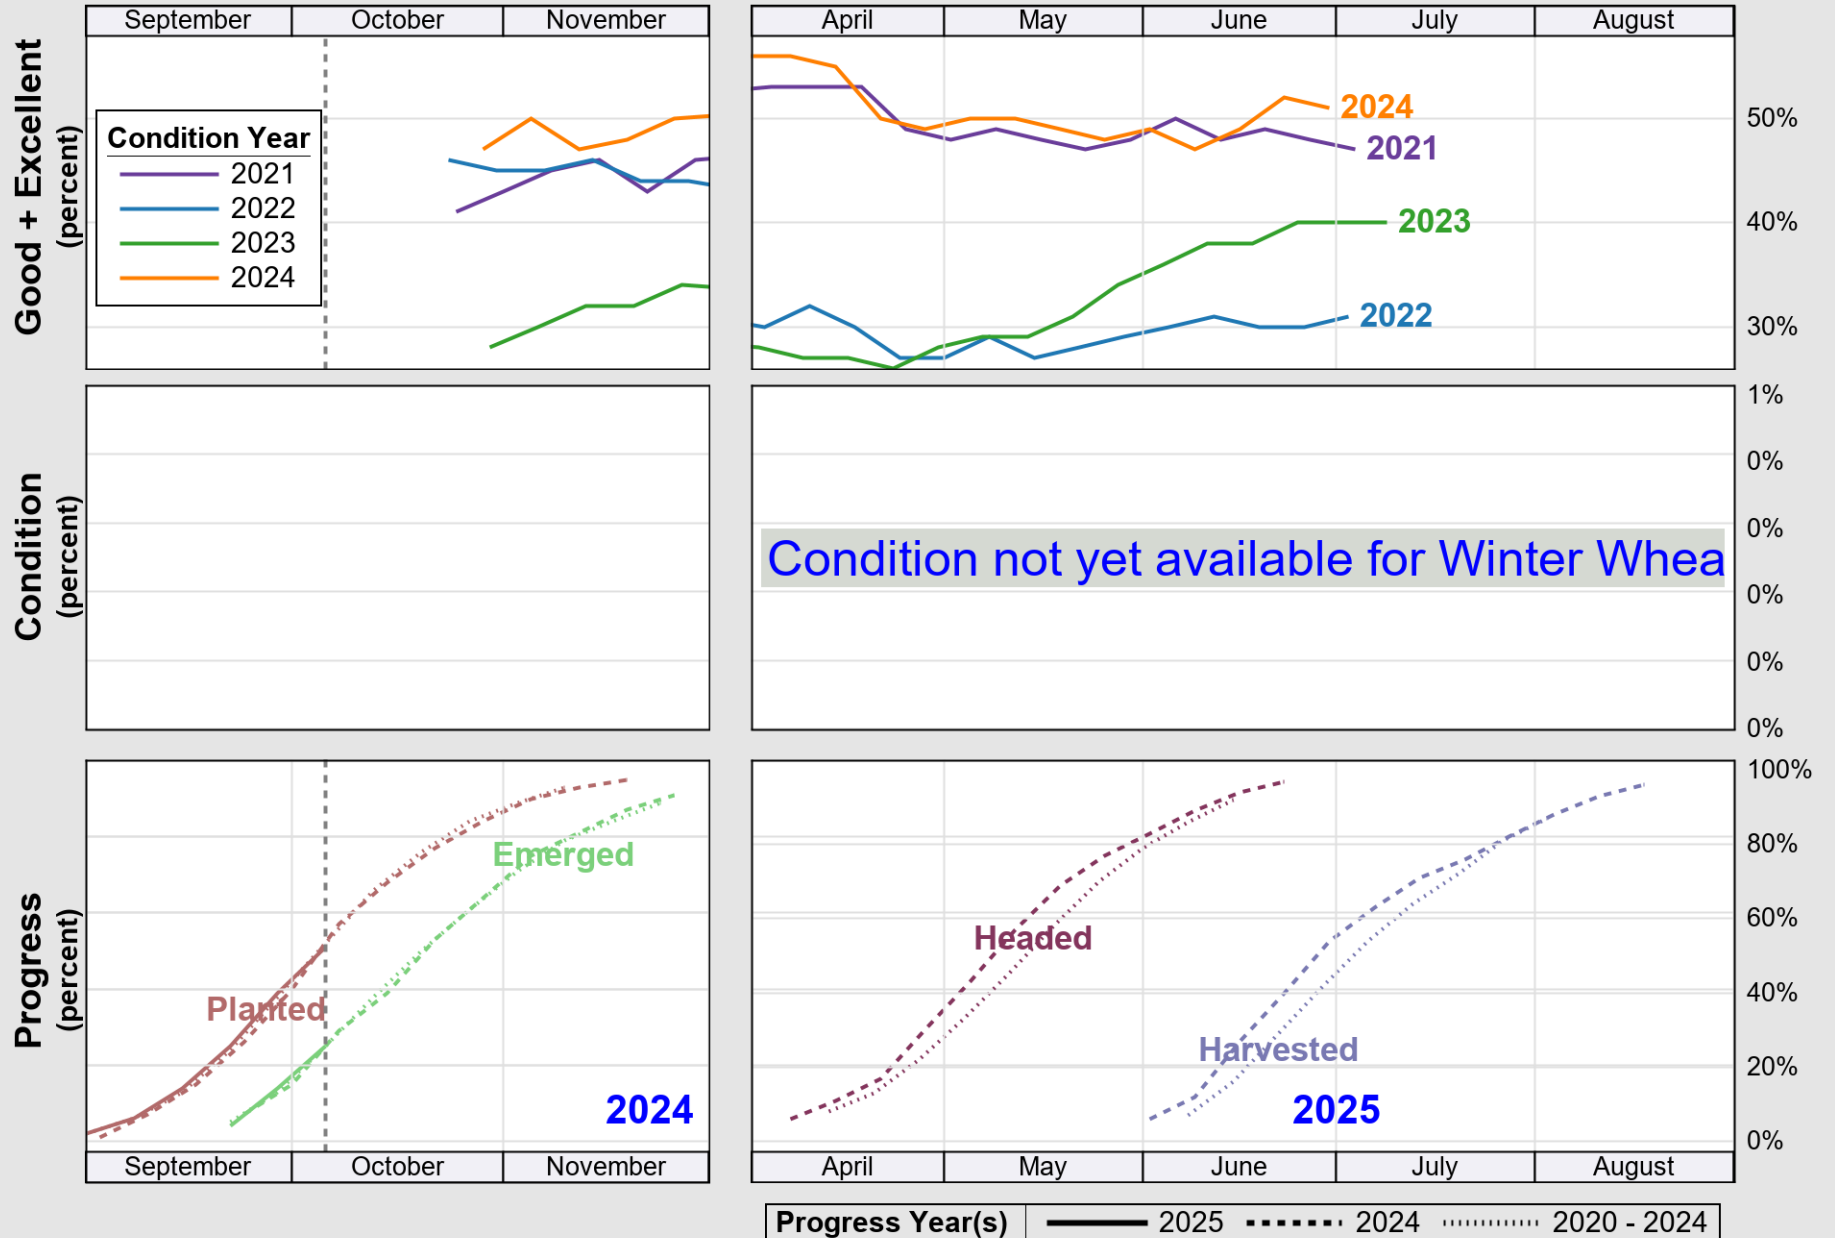

USDA

Crop Progress and Condition: Soybeans in United States , 2025

NASS

Source: National Agricultural Statistics Service (NASS), Crop Progress Report

USDA

Crop Progress and Condition: Spring Wheat in United States , 2025

NASS

Source: National Agricultural Statistics Service (NASS), Crop Progress Report

USDA

Crop Progress and Condition: Sugar Beets in United States , 2025

NASS

Source: National Agricultural Statistics Service (NASS), Crop Progress Report

USDA

Crop Progress and Condition: Sunflower in United States , 2025

NASS

Source: National Agricultural Statistics Service (NASS), Crop Progress Report

Source: National Agricultural Statistics Service (NASS), Crop Progress Report