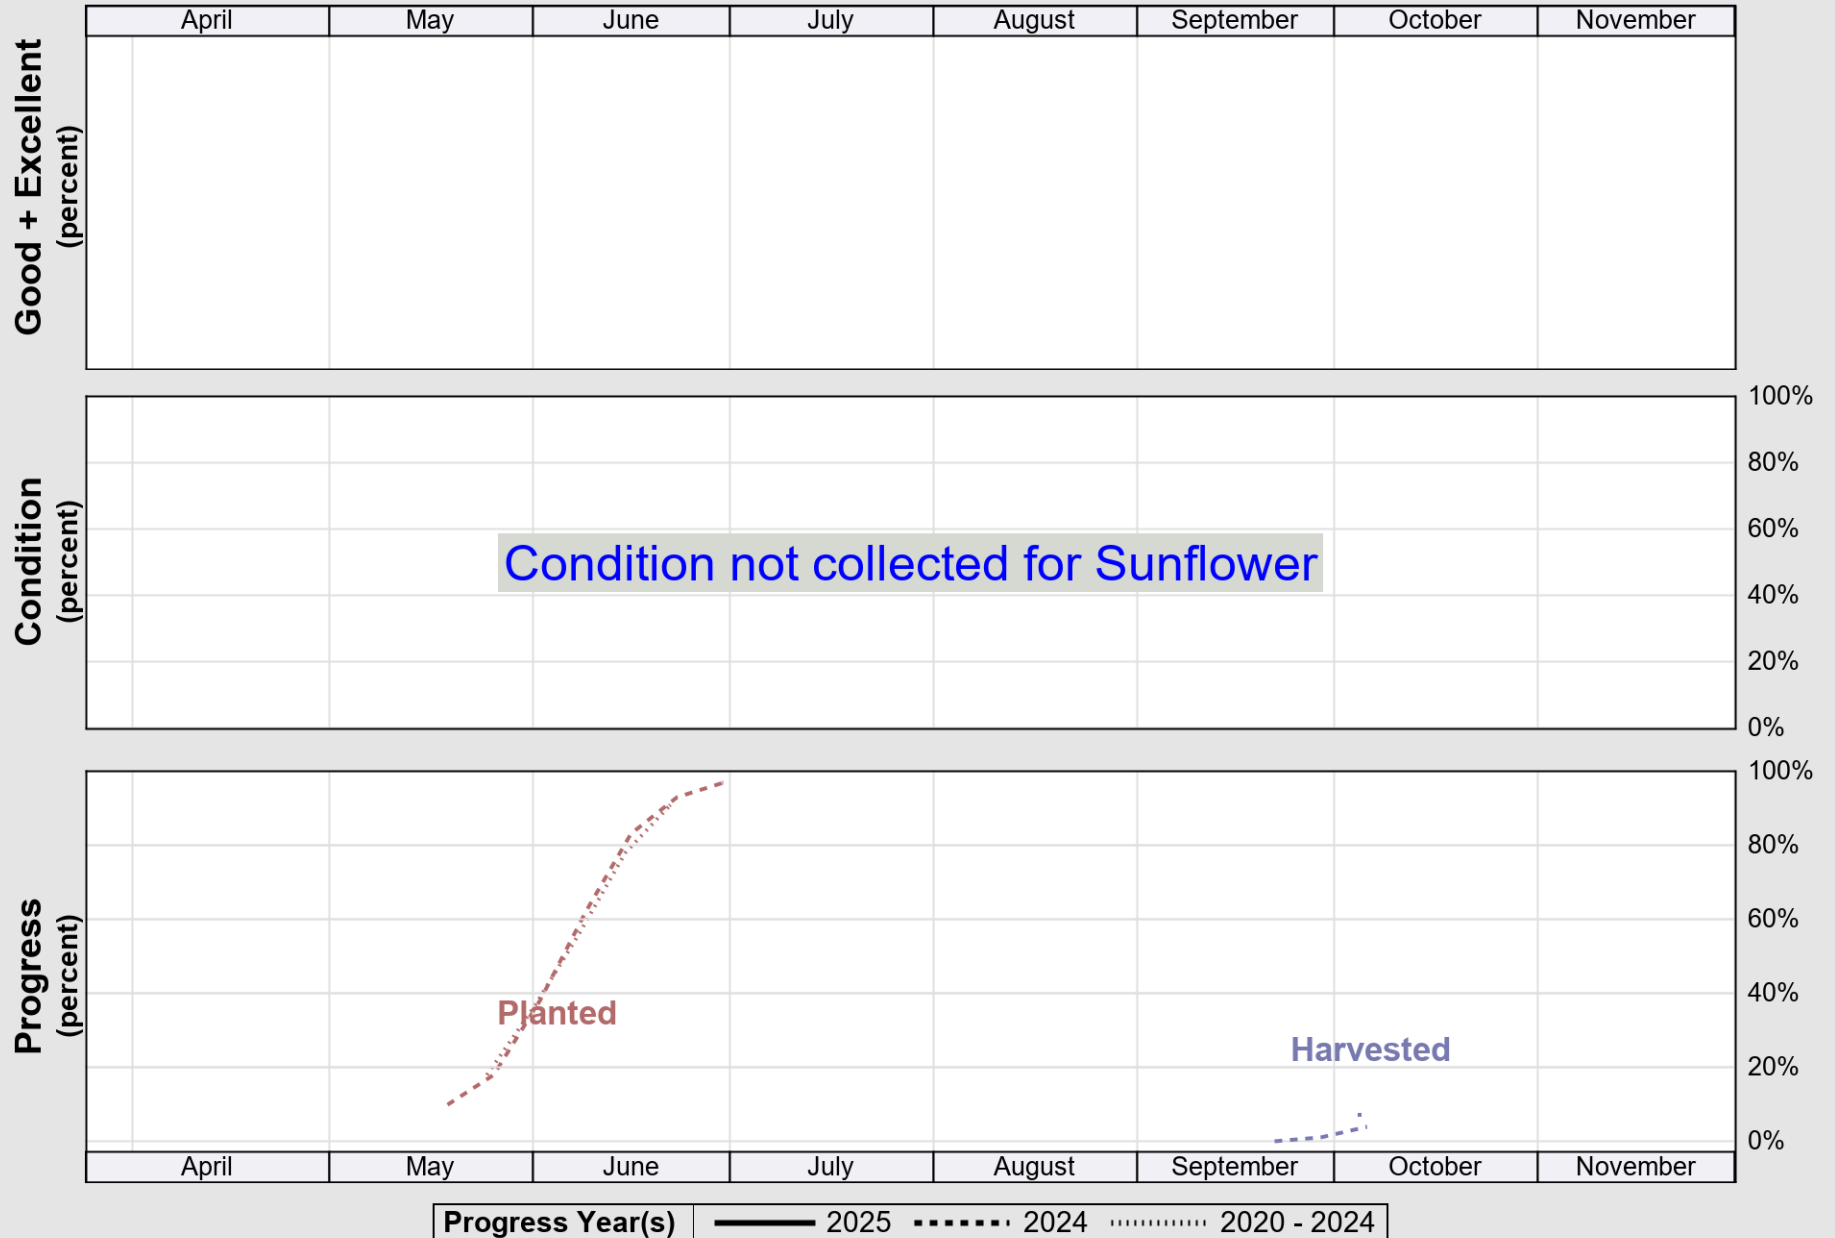

USDA

Crop Progress and Condition: Sunflower in United States , 2025

NASS

Source: National Agricultural Statistics Service (NASS), Crop Progress Report