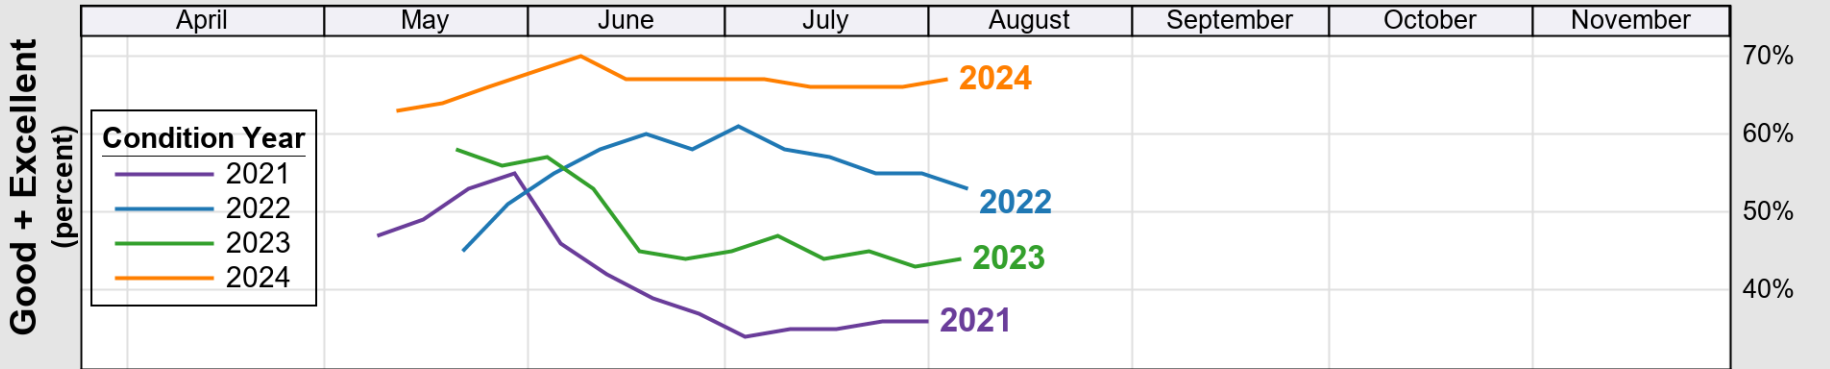

USDA

Crop Progress and Condition: Oats in United States , 2025

NASS

Progress Year(s)   — 2025   2024   - - - - - 2020 - 2024

Source: National Agricultural Statistics Service (NASS), Crop Progress Report