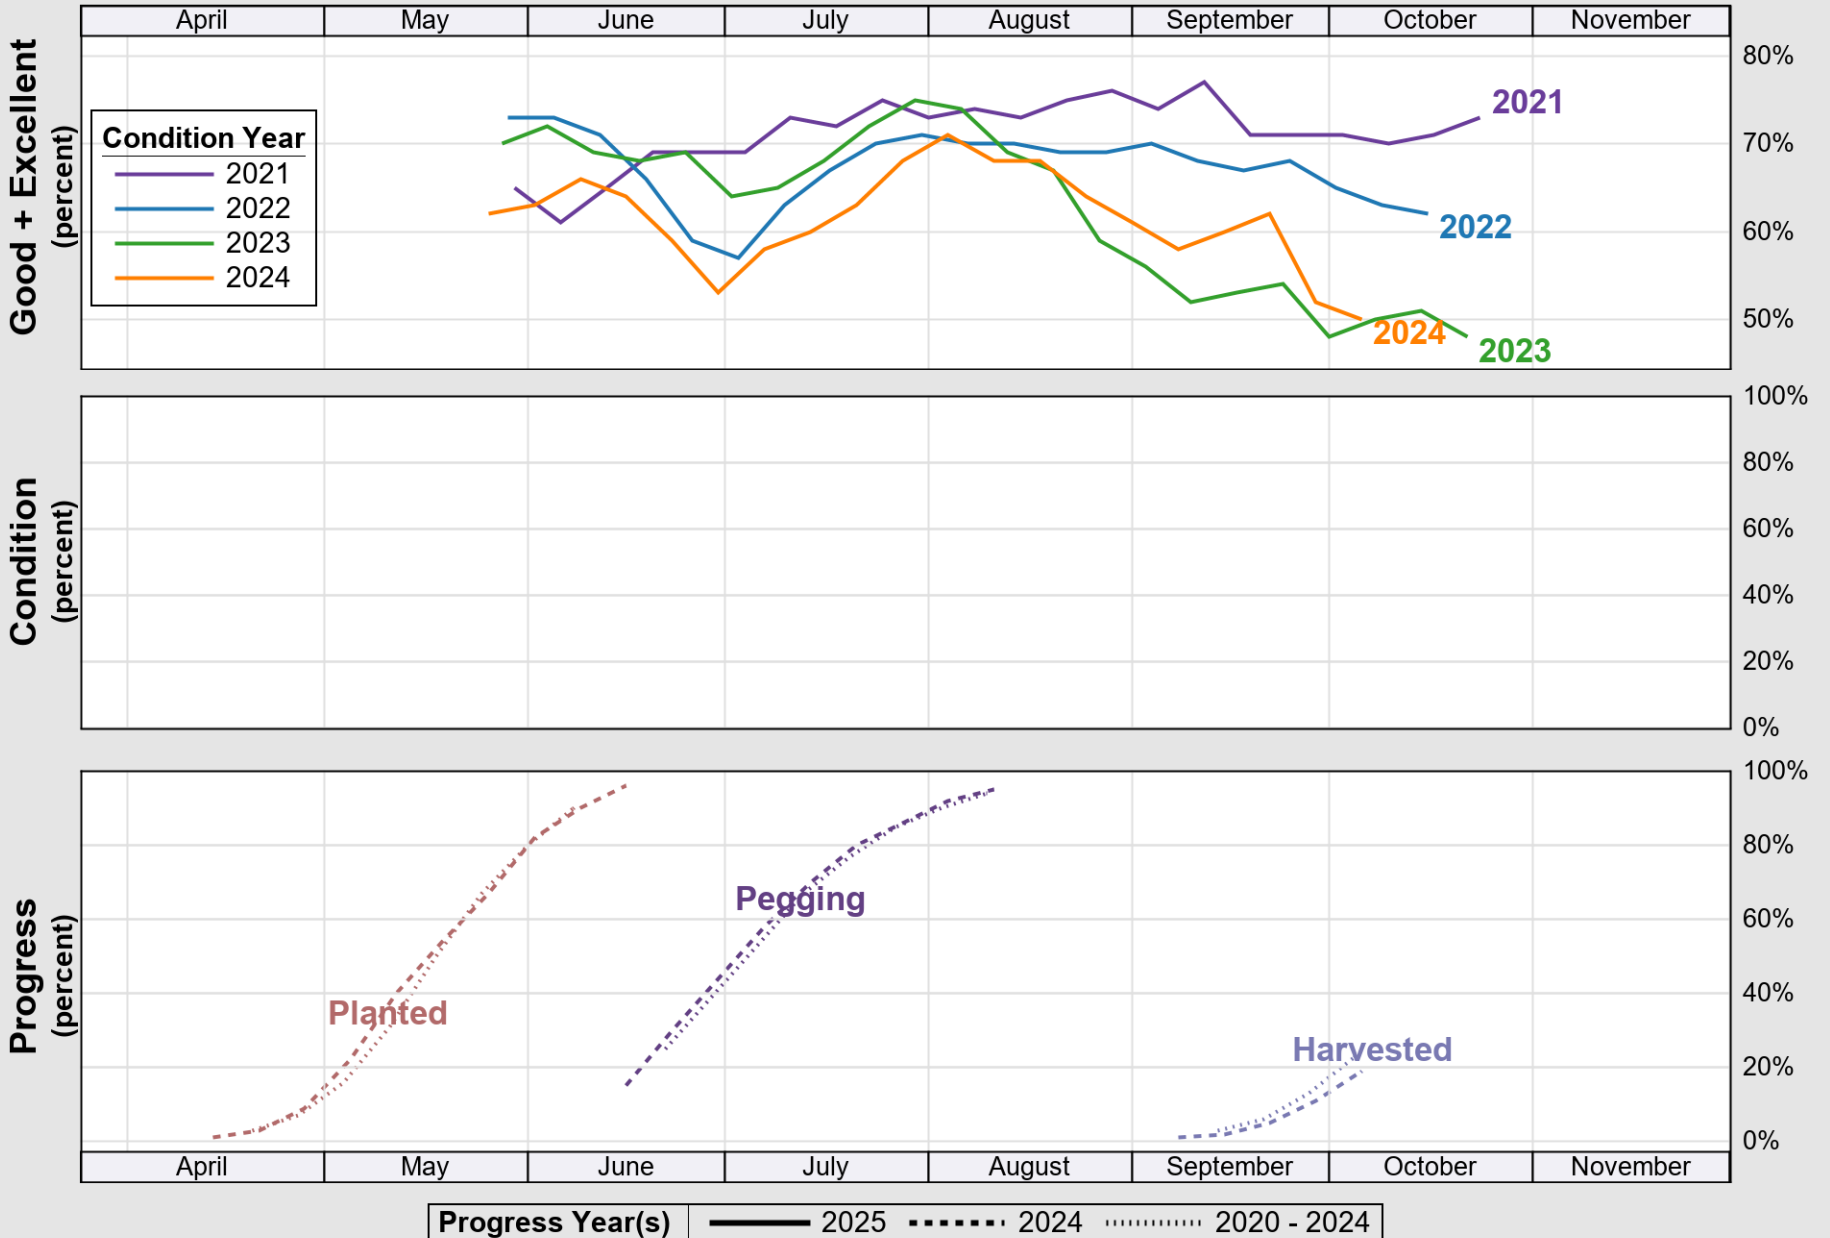

NASS

Source: National Agricultural Statistics Service (NASS), Crop Progress Report

USDA

Crop Progress and Condition: Cotton in United States , 2025

NASS

Source: National Agricultural Statistics Service (NASS), Crop Progress Report

USDA

Crop Progress and Condition: Oats in United States , 2025

NASS

Progress Year(s) — 2025 2024 - - - - - 2020 - 2024

Source: National Agricultural Statistics Service (NASS), Crop Progress Report

USDA Crop Progress and Condition: Pasture and Range in United States , 2025 **NASS**

Source: National Agricultural Statistics Service (NASS), Crop Progress Report

Source: National Agricultural Statistics Service (NASS), Crop Progress Report

USDA

Crop Progress and Condition: Rice in United States , 2025