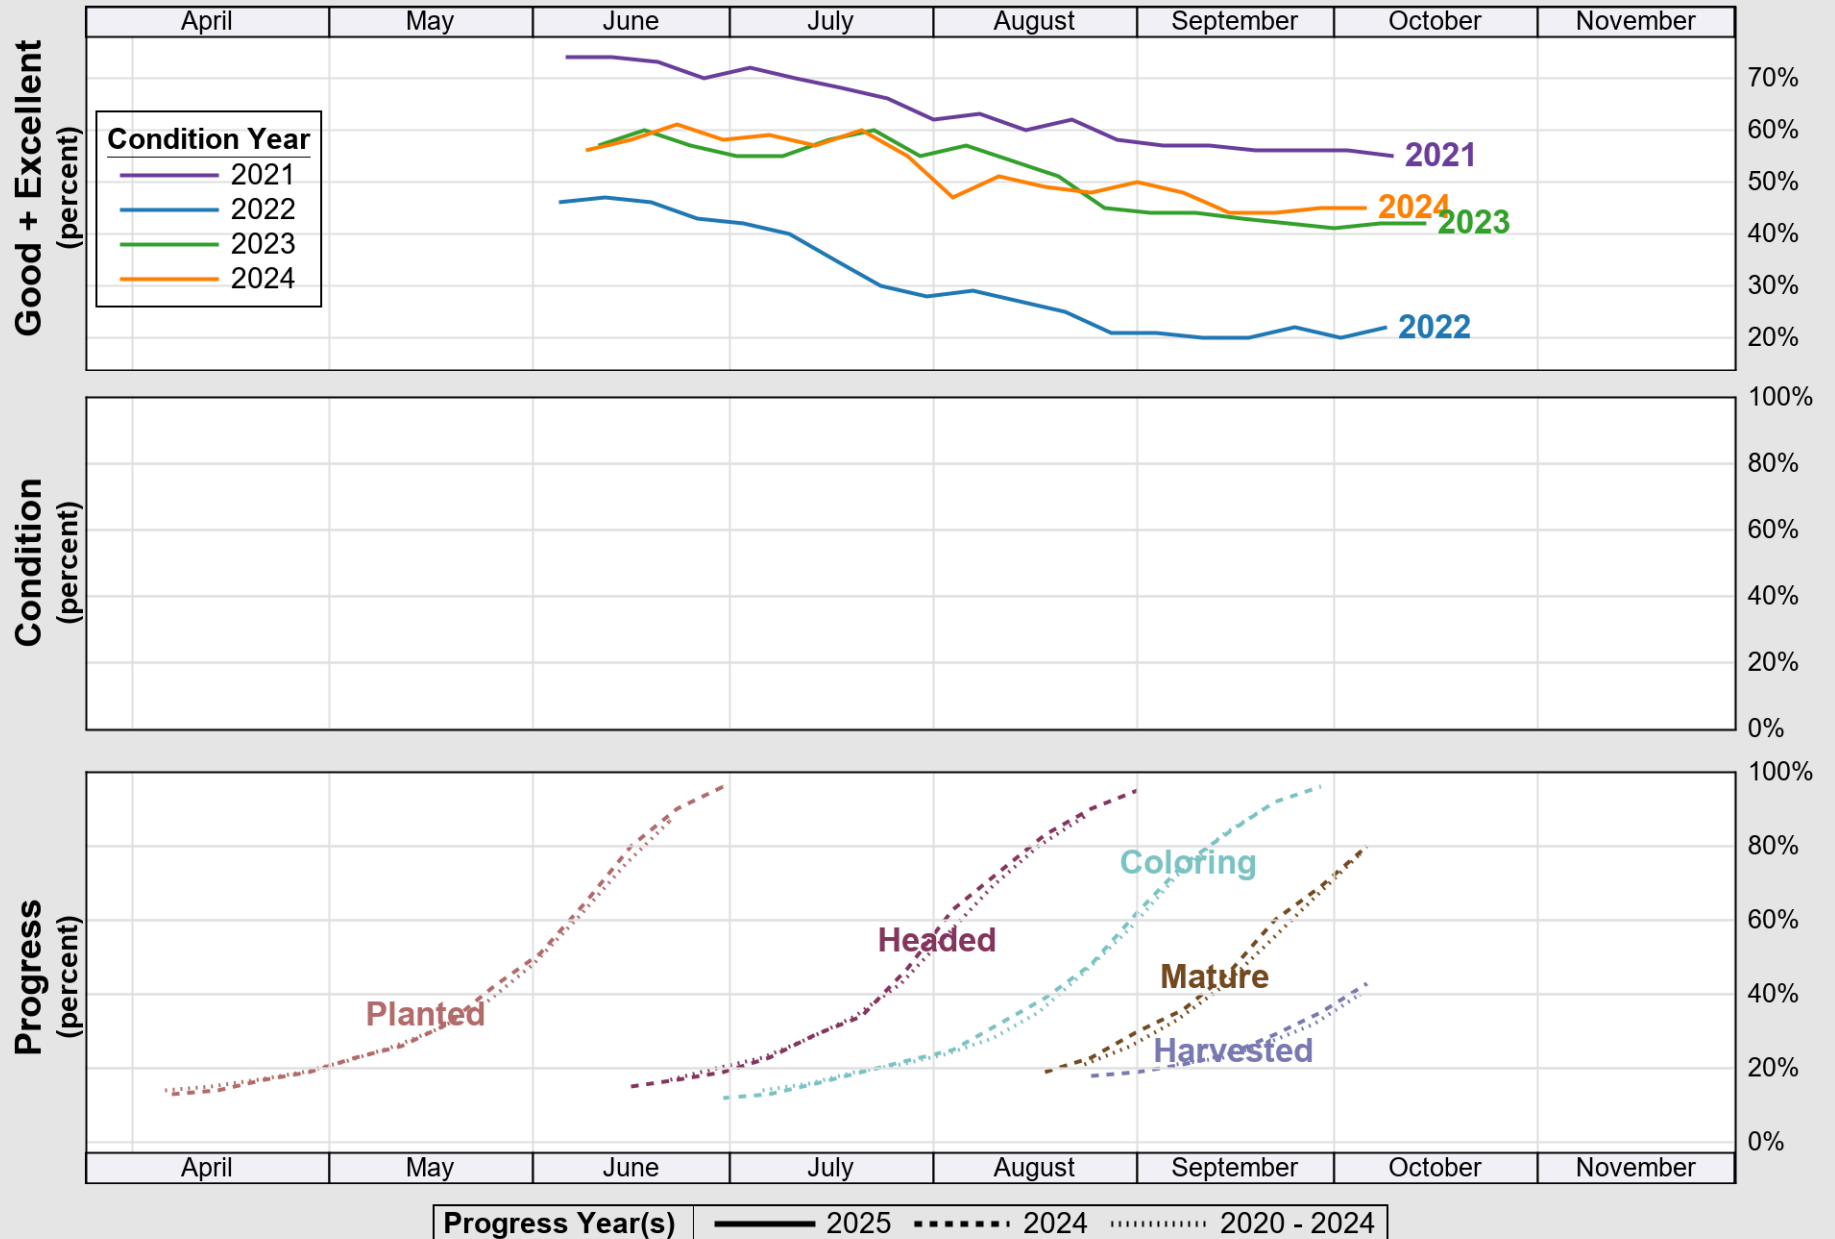

Source: National Agricultural Statistics Service (NASS), Crop Progress Report

Source: National Agricultural Statistics Service (NASS), Crop Progress Report

USDA

Crop Progress and Condition: Rice in United States , 2025

NASS

Source: National Agricultural Statistics Service (NASS), Crop Progress Report

USDA

Crop Progress and Condition: Sorghum in United States , 2025

NASS

Source: National Agricultural Statistics Service (NASS), Crop Progress Report