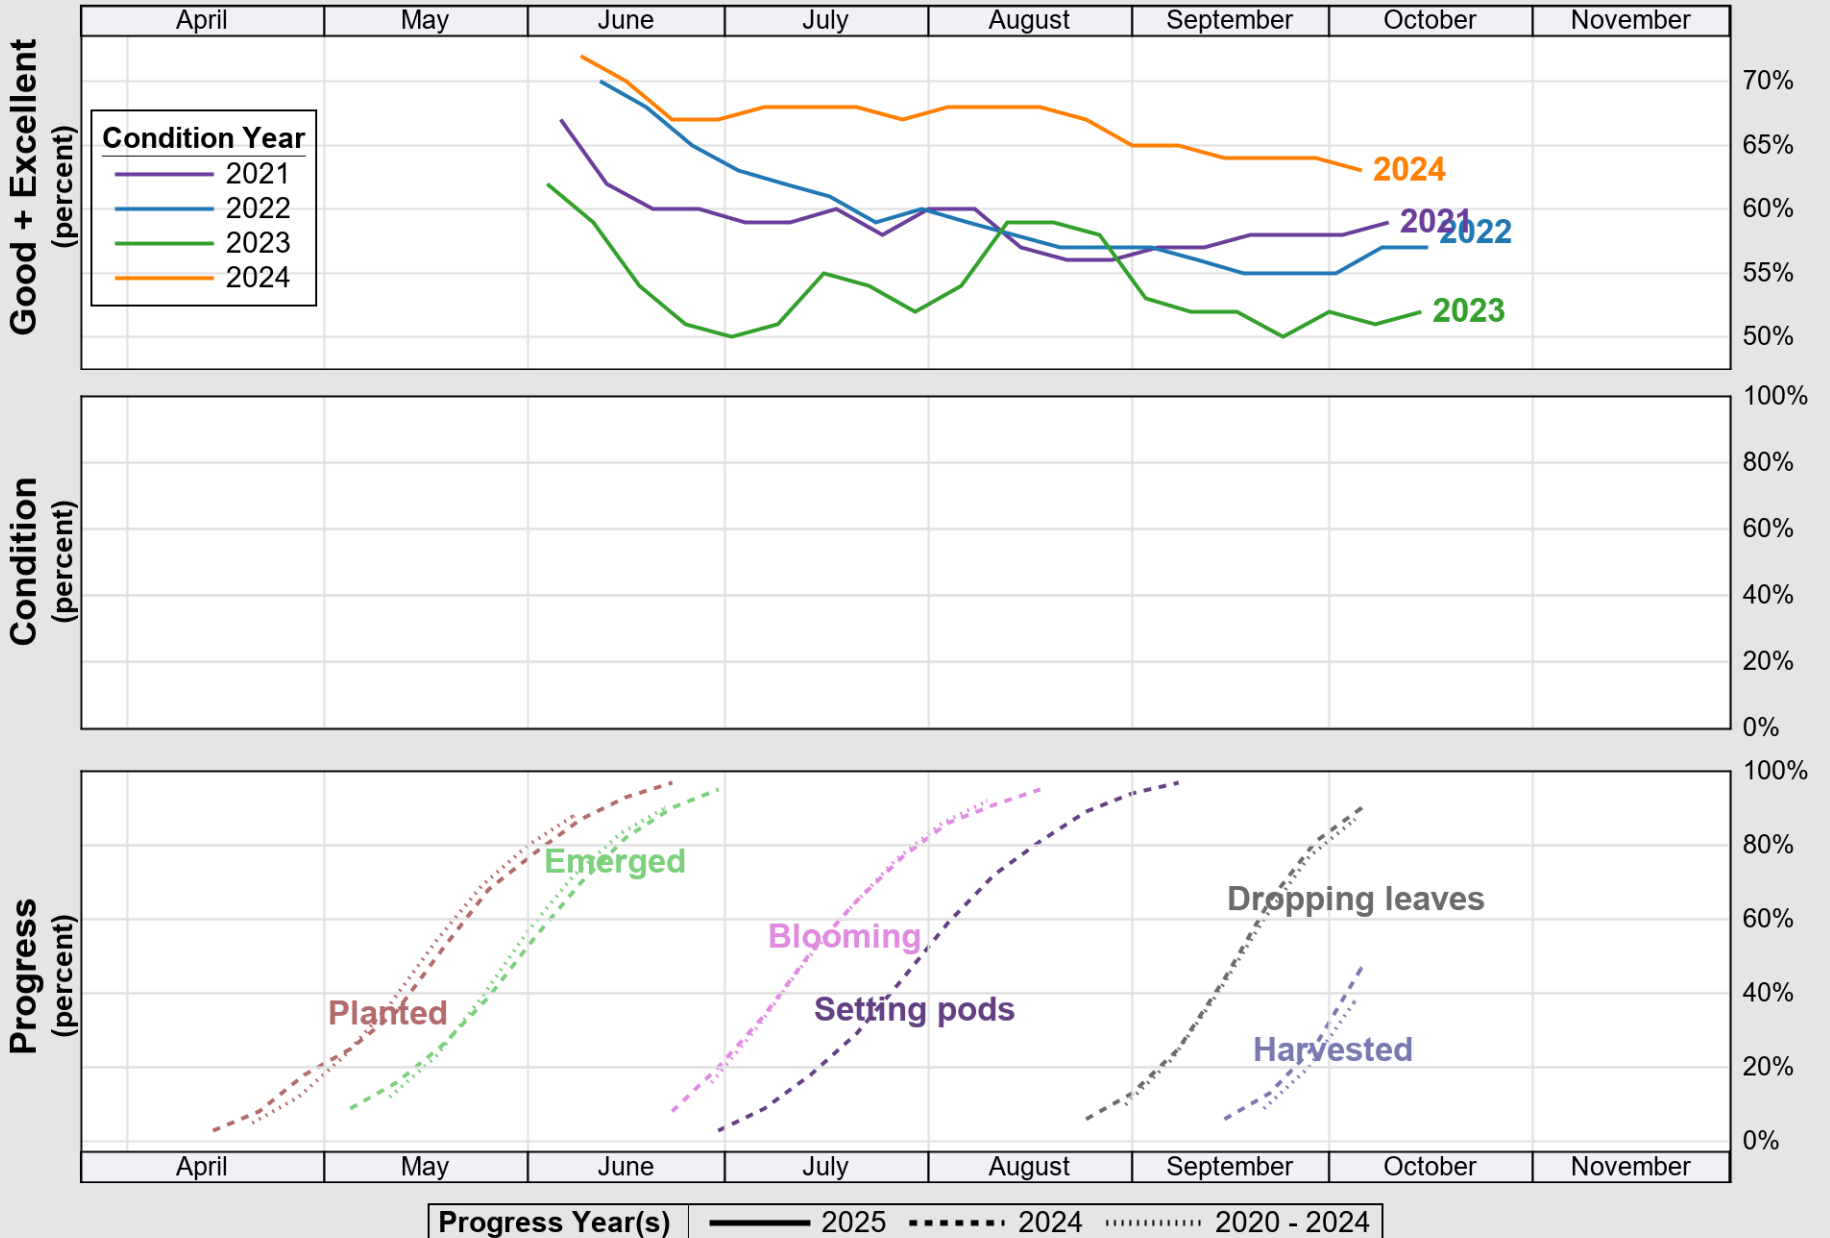

Source: National Agricultural Statistics Service (NASS), Crop Progress Report

Source: National Agricultural Statistics Service (NASS), Crop Progress Report

USDA

Crop Progress and Condition: Rice in United States , 2025

NASS

Source: National Agricultural Statistics Service (NASS), Crop Progress Report

USDA

Crop Progress and Condition: Sorghum in United States , 2025

NASS

Source: National Agricultural Statistics Service (NASS), Crop Progress Report

USDA

Crop Progress and Condition: Soybeans in United States , 2025

NASS

Source: National Agricultural Statistics Service (NASS), Crop Progress Report

USDA

Crop Progress and Condition: Spring Wheat in United States , 2025