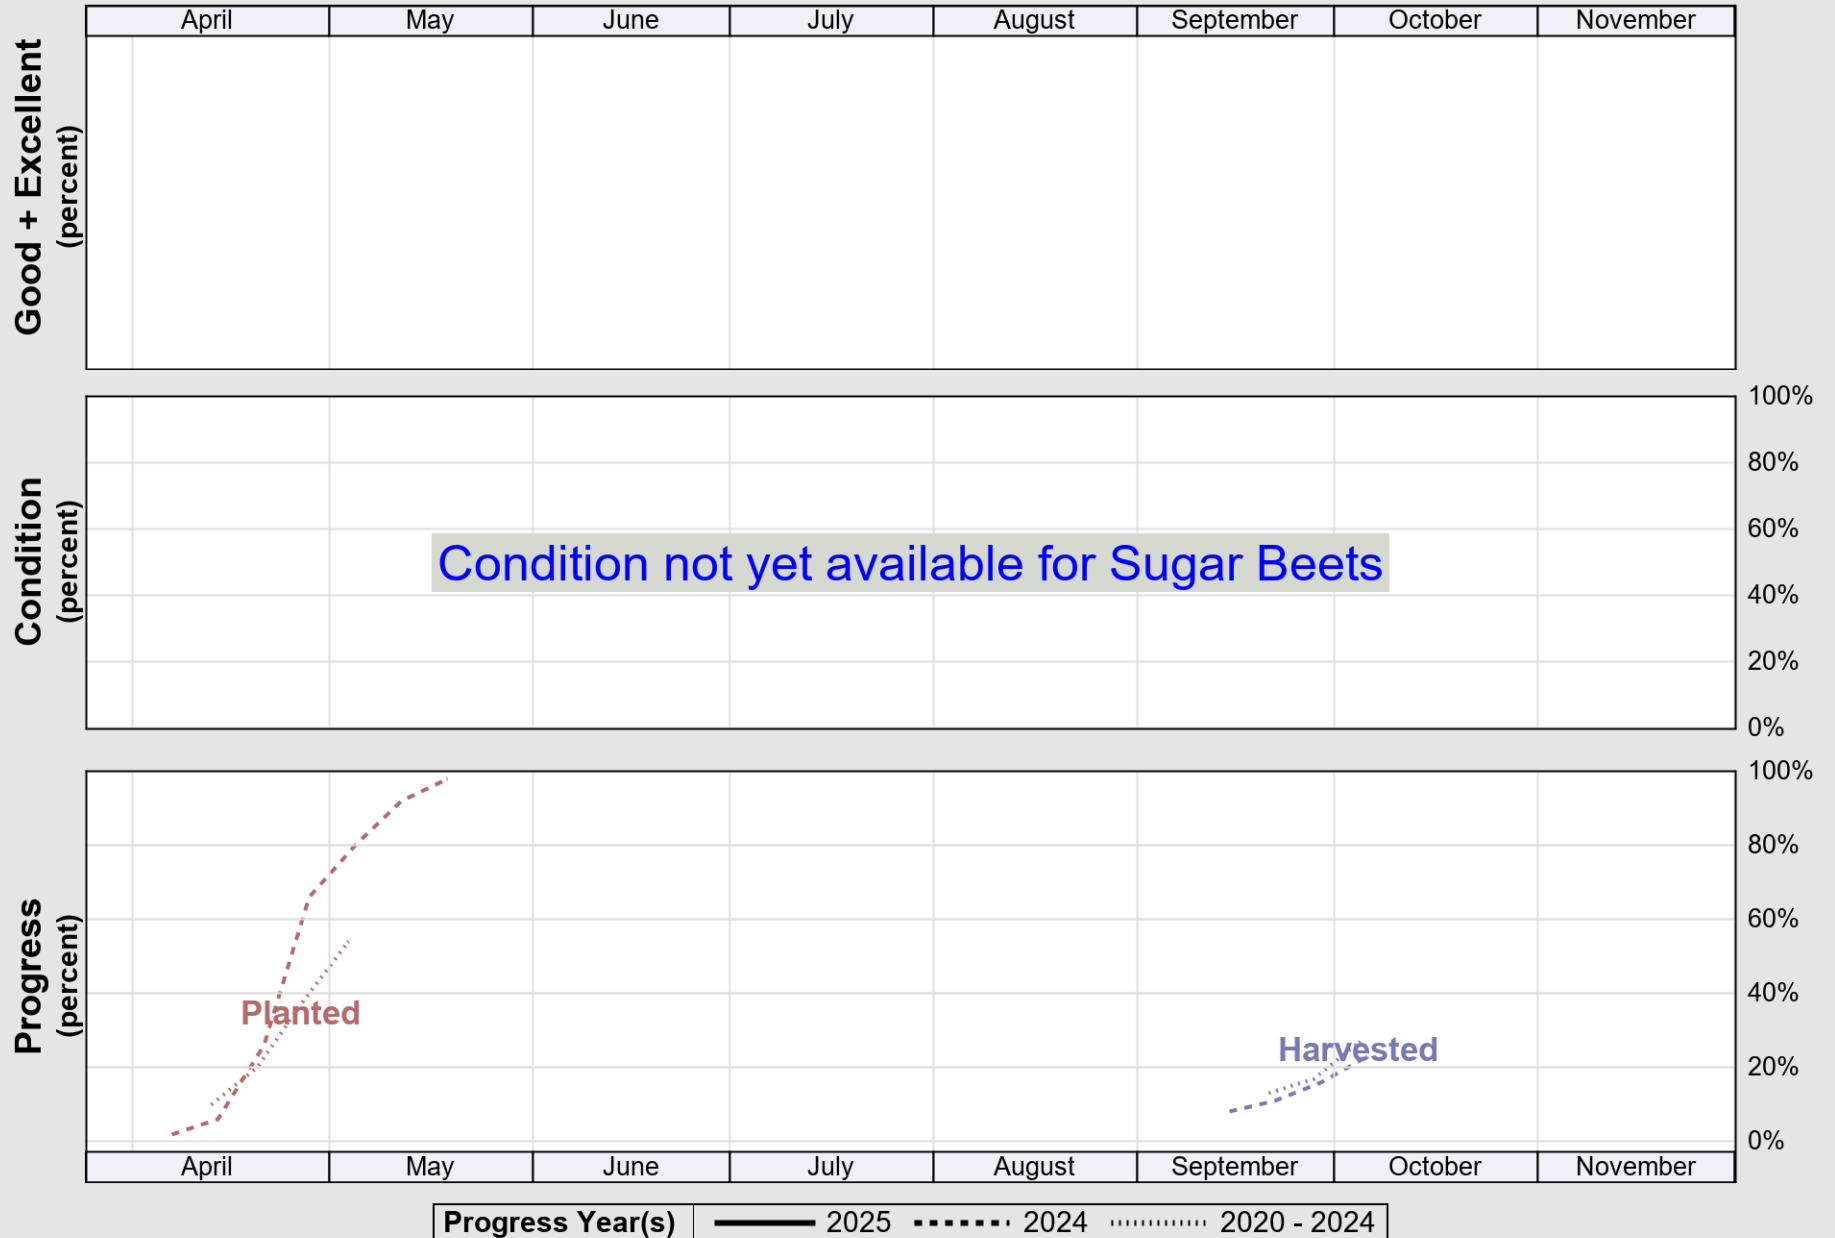

NASS

Source: National Agricultural Statistics Service (NASS), Crop Progress Report

USDA

Crop Progress and Condition: Sugar Beets in United States , 2025

NASS

Source: National Agricultural Statistics Service (NASS), Crop Progress Report