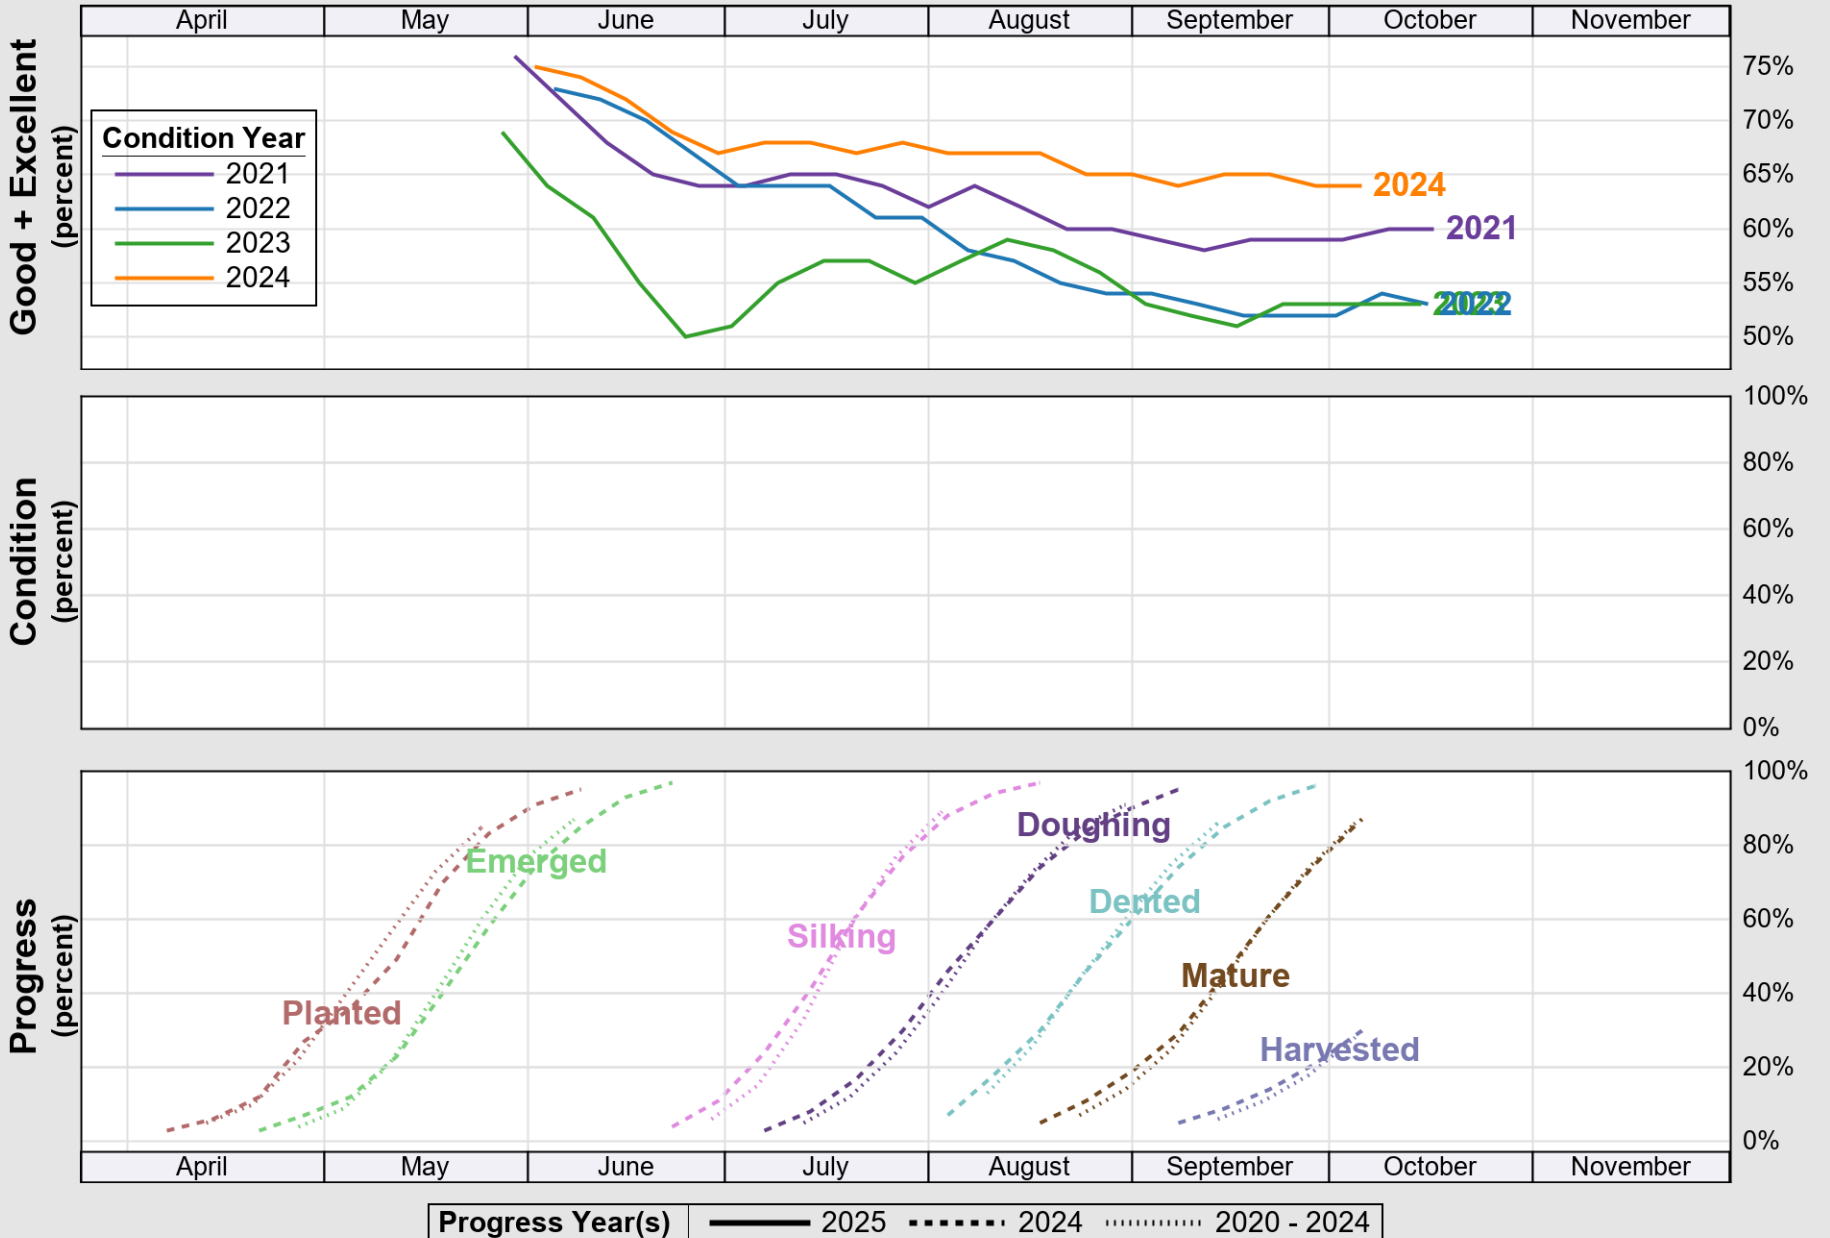

USDA

Crop Progress and Condition: Barley in United States , 2025

NASS

Source: National Agricultural Statistics Service (NASS), Crop Progress Report

USDA

Crop Progress and Condition: Corn in United States , 2025

NASS

Source: National Agricultural Statistics Service (NASS), Crop Progress Report

USDA

Crop Progress and Condition: Cotton in United States , 2025

NASS

Source: National Agricultural Statistics Service (NASS), Crop Progress Report

USDA

Crop Progress and Condition: Oats in United States , 2025

NASS

Progress Year(s) — 2025 2024 - - - - - 2020 - 2024

Source: National Agricultural Statistics Service (NASS), Crop Progress Report

USDA Crop Progress and Condition: Pasture and Range in United States , 2025 **NASS**

Source: National Agricultural Statistics Service (NASS), Crop Progress Report

Source: National Agricultural Statistics Service (NASS), Crop Progress Report

USDA

Crop Progress and Condition: Rice in United States , 2025