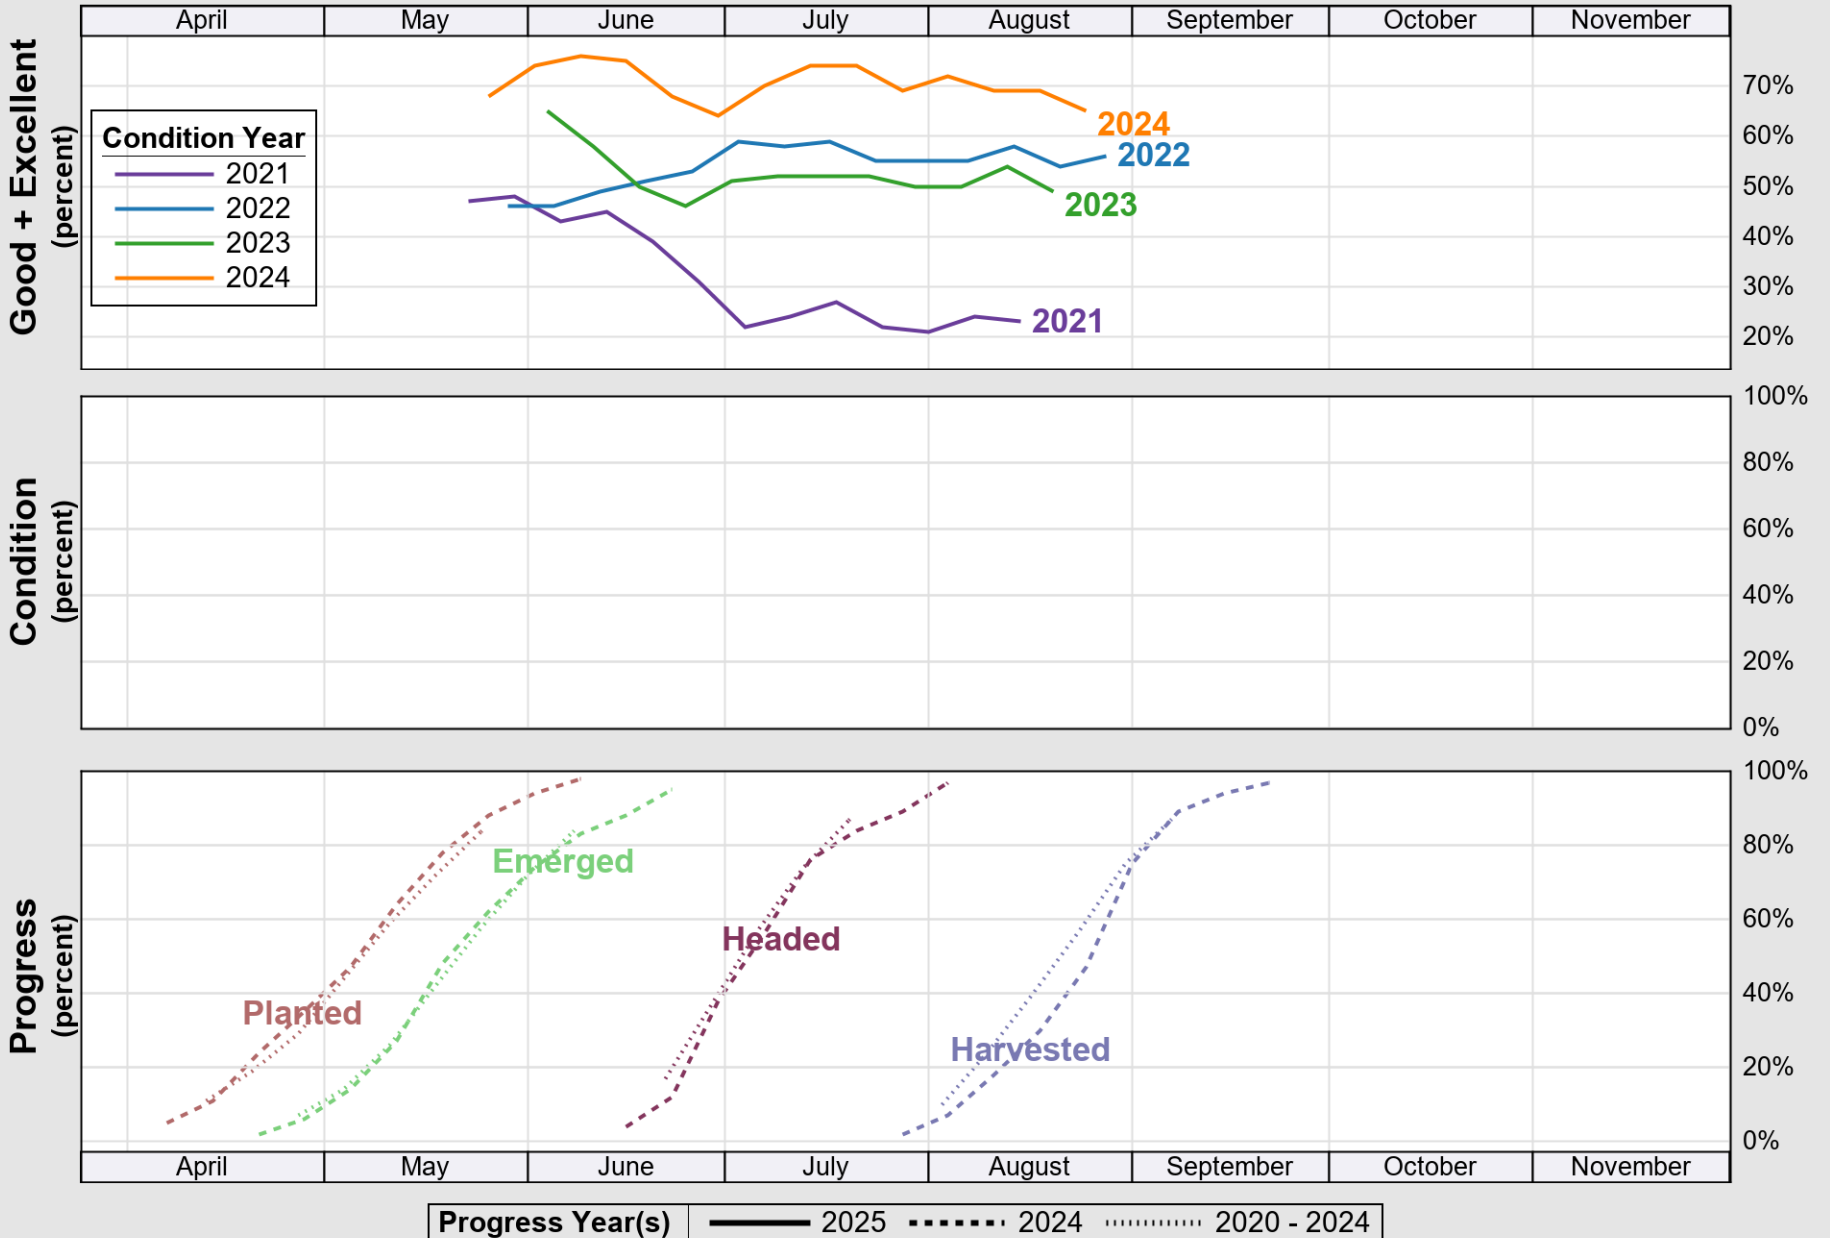

USDA

Crop Progress and Condition: Barley in United States , 2025

NASS

Source: National Agricultural Statistics Service (NASS), Crop Progress Report

USDA

Crop Progress and Condition: Corn in United States , 2025

NASS

Source: National Agricultural Statistics Service (NASS), Crop Progress Report

USDA

Crop Progress and Condition: Cotton in United States , 2025

NASS

Source: National Agricultural Statistics Service (NASS), Crop Progress Report

USDA

Crop Progress and Condition: Oats in United States , 2025

NASS

Progress Year(s) — 2025 2024 - - - - - 2020 - 2024

Source: National Agricultural Statistics Service (NASS), Crop Progress Report

USDA Crop Progress and Condition: Pasture and Range in United States , 2025 **NASS**