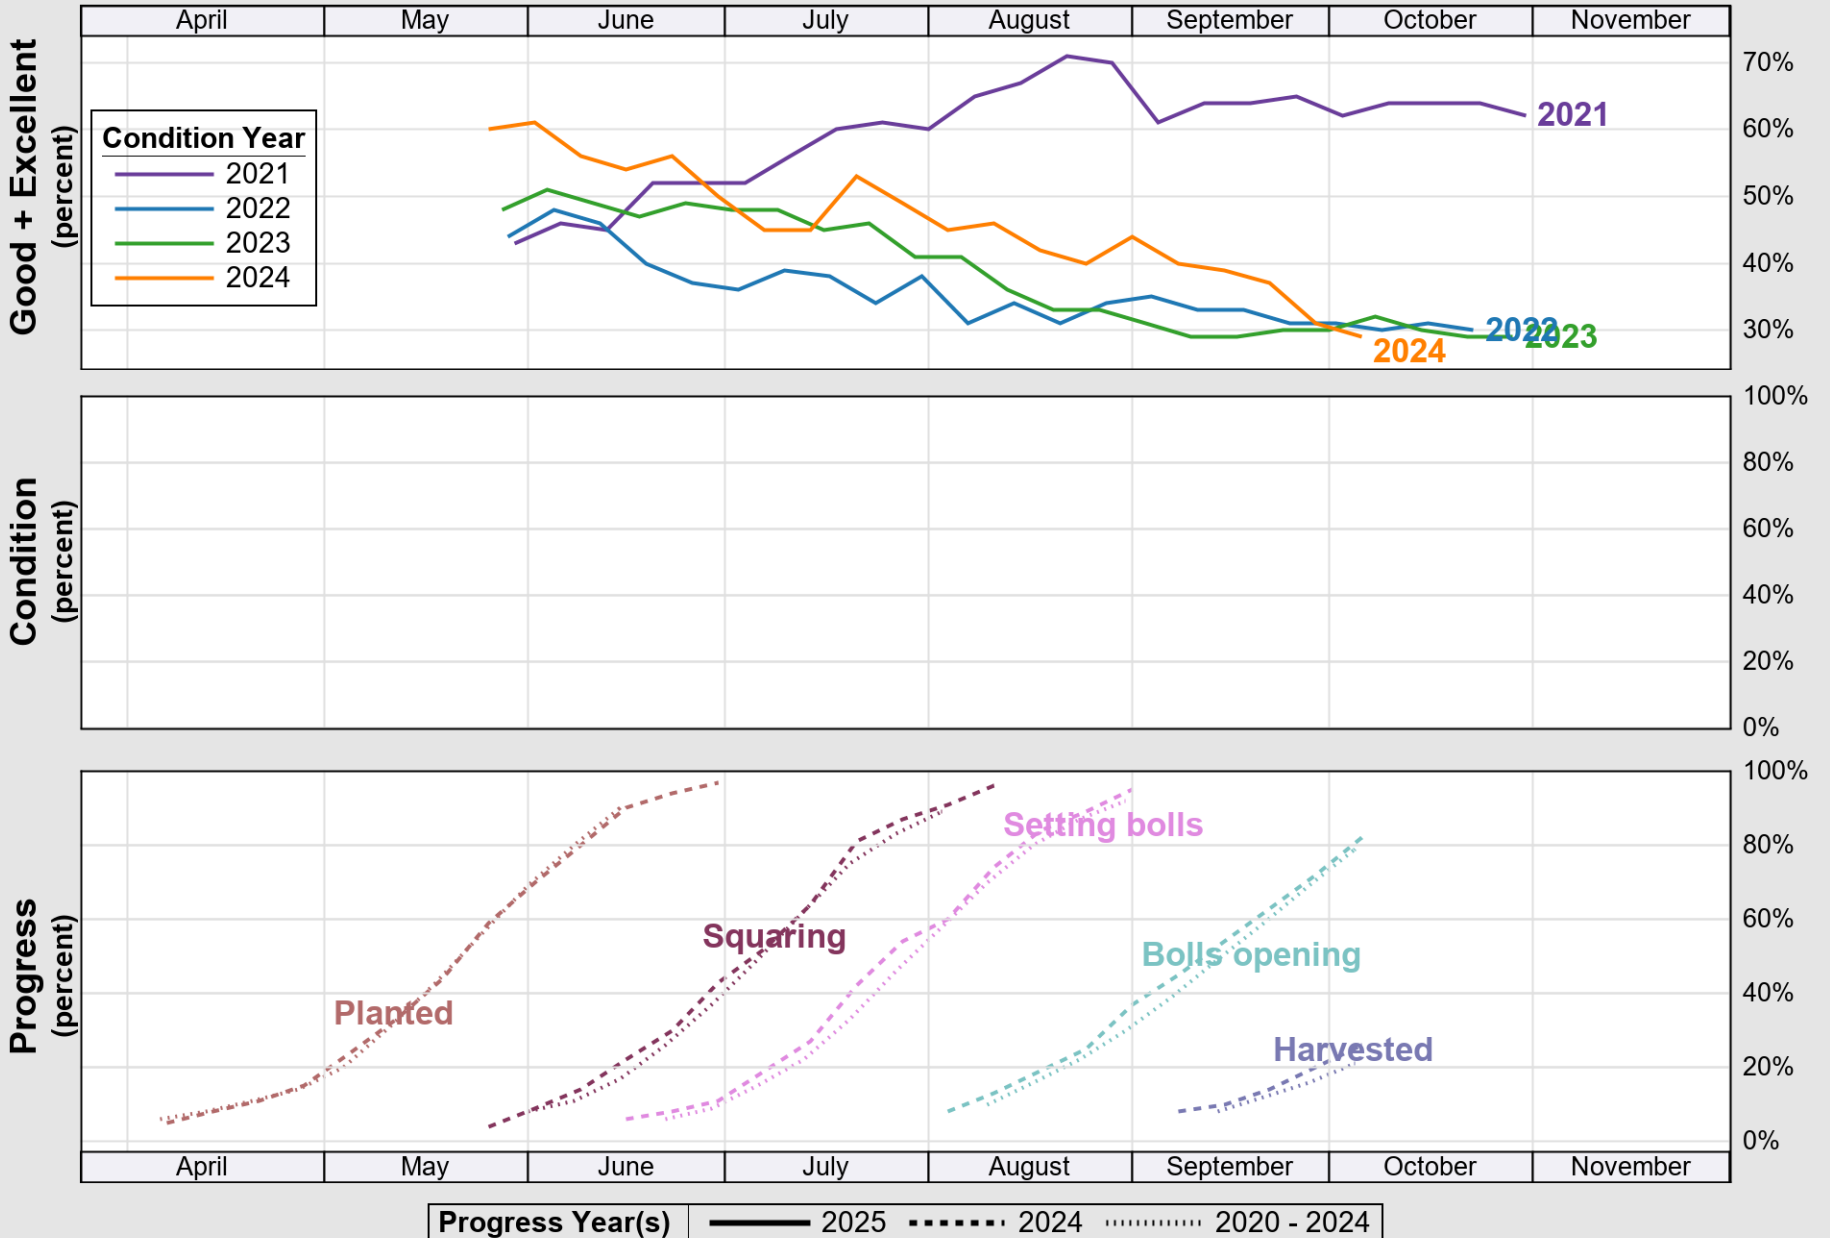

USDA

Crop Progress and Condition: Barley in United States , 2025

NASS

Source: National Agricultural Statistics Service (NASS), Crop Progress Report

USDA

Crop Progress and Condition: Corn in United States , 2025

NASS

Source: National Agricultural Statistics Service (NASS), Crop Progress Report

USDA

Crop Progress and Condition: Cotton in United States , 2025

NASS

Source: National Agricultural Statistics Service (NASS), Crop Progress Report

USDA

Crop Progress and Condition: Oats in United States , 2025

NASS

Progress Year(s) — 2025 2024 - - - - - 2020 - 2024

Source: National Agricultural Statistics Service (NASS), Crop Progress Report

USDA Crop Progress and Condition: Pasture and Range in United States , 2025 **NASS**

Source: National Agricultural Statistics Service (NASS), Crop Progress Report

Source: National Agricultural Statistics Service (NASS), Crop Progress Report

USDA

Crop Progress and Condition: Rice in United States , 2025