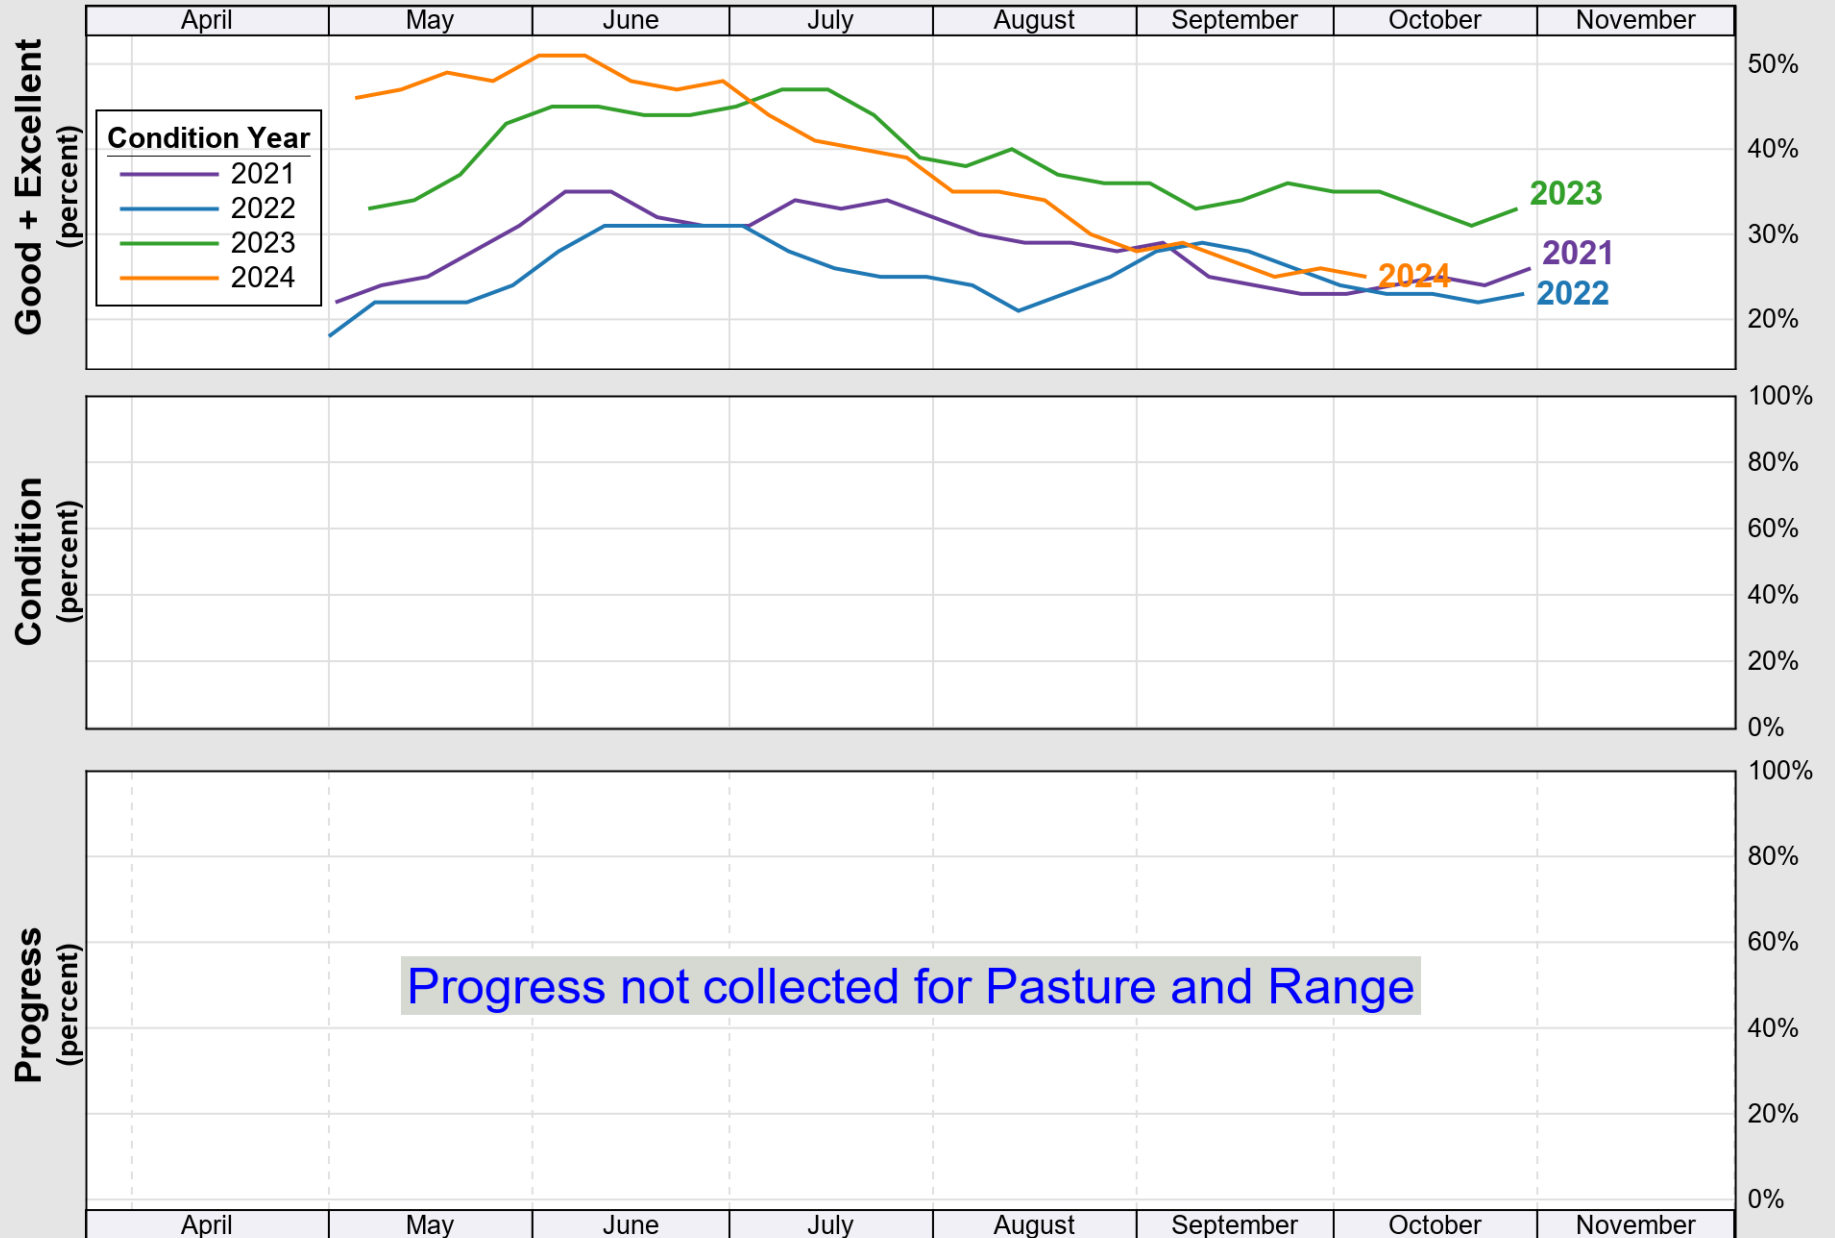

NASS

Source: National Agricultural Statistics Service (NASS), Crop Progress Report

USDA

Crop Progress and Condition: Cotton in United States , 2025

NASS

Source: National Agricultural Statistics Service (NASS), Crop Progress Report

USDA

Crop Progress and Condition: Oats in United States , 2025

NASS

Progress Year(s) — 2025 2024 - - - - - 2020 - 2024

Source: National Agricultural Statistics Service (NASS), Crop Progress Report

USDA Crop Progress and Condition: Pasture and Range in United States , 2025 **NASS**

Source: National Agricultural Statistics Service (NASS), Crop Progress Report

Source: National Agricultural Statistics Service (NASS), Crop Progress Report

USDA

Crop Progress and Condition: Rice in United States , 2025