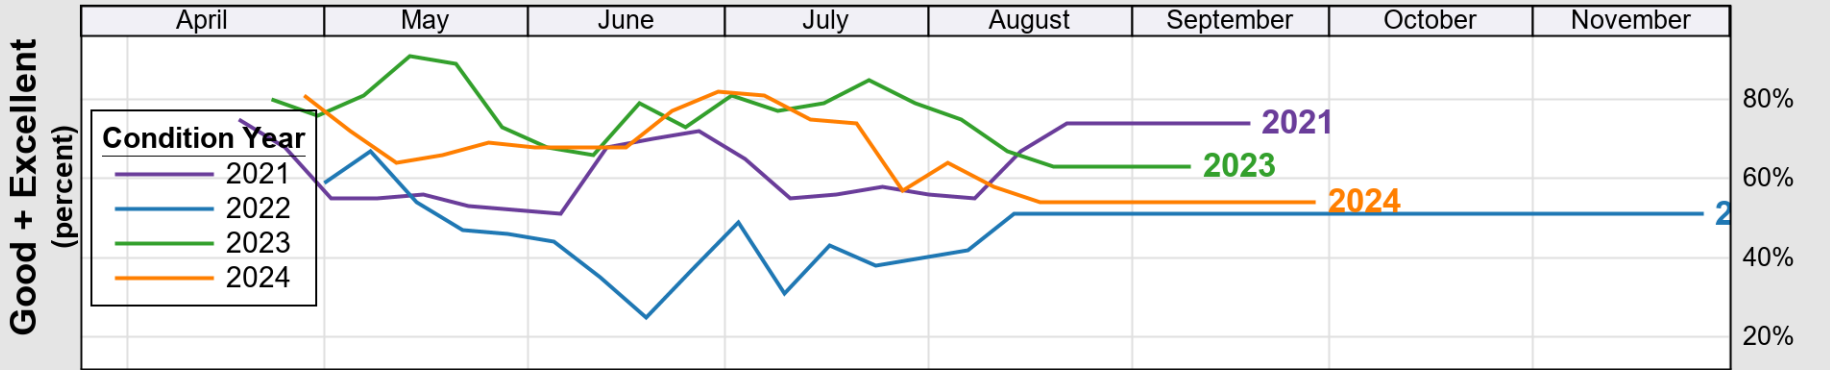

USDA

Crop Progress and Condition: Peanuts in Texas , 2025

NASS

Source: National Agricultural Statistics Service (NASS), Crop Progress Report

USDA

Crop Progress and Condition: Rice in Texas , 2025

NASS

Progress Year(s) ——— 2025 2024 2020 - 2024