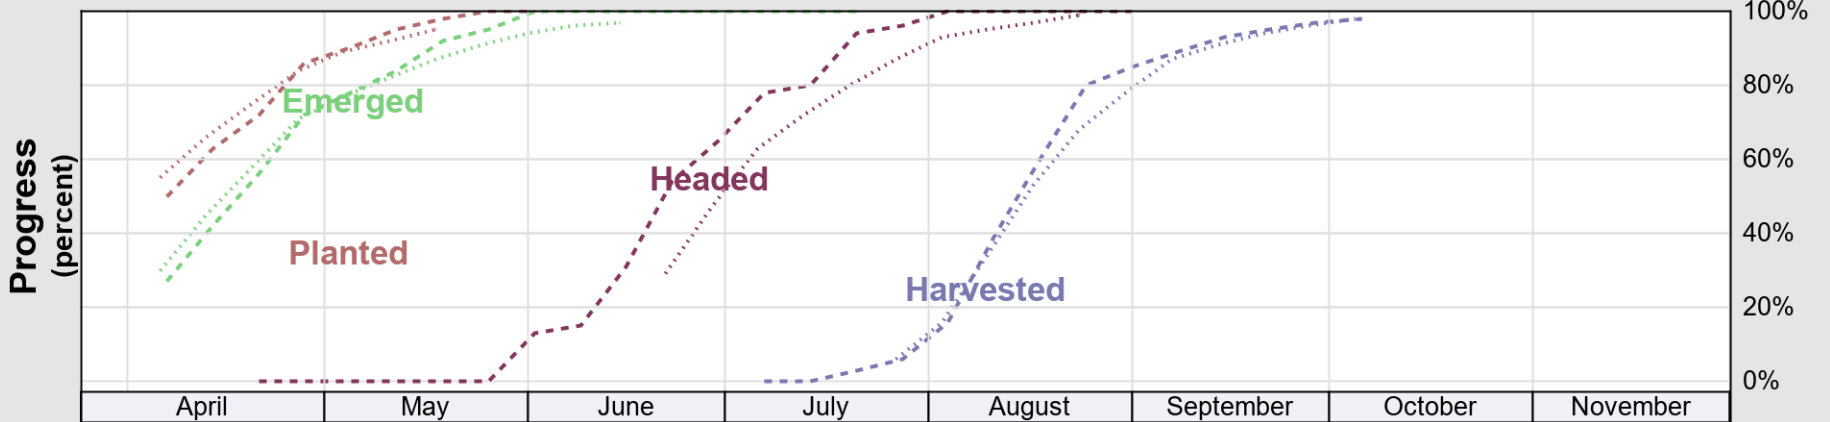

USDA

Crop Progress and Condition: Peanuts in Texas , 2025

NASS

Source: National Agricultural Statistics Service (NASS), Crop Progress Report

USDA

Crop Progress and Condition: Rice in Texas , 2025

NASS

Progress Year(s) ——— 2025 2024 2020 - 2024