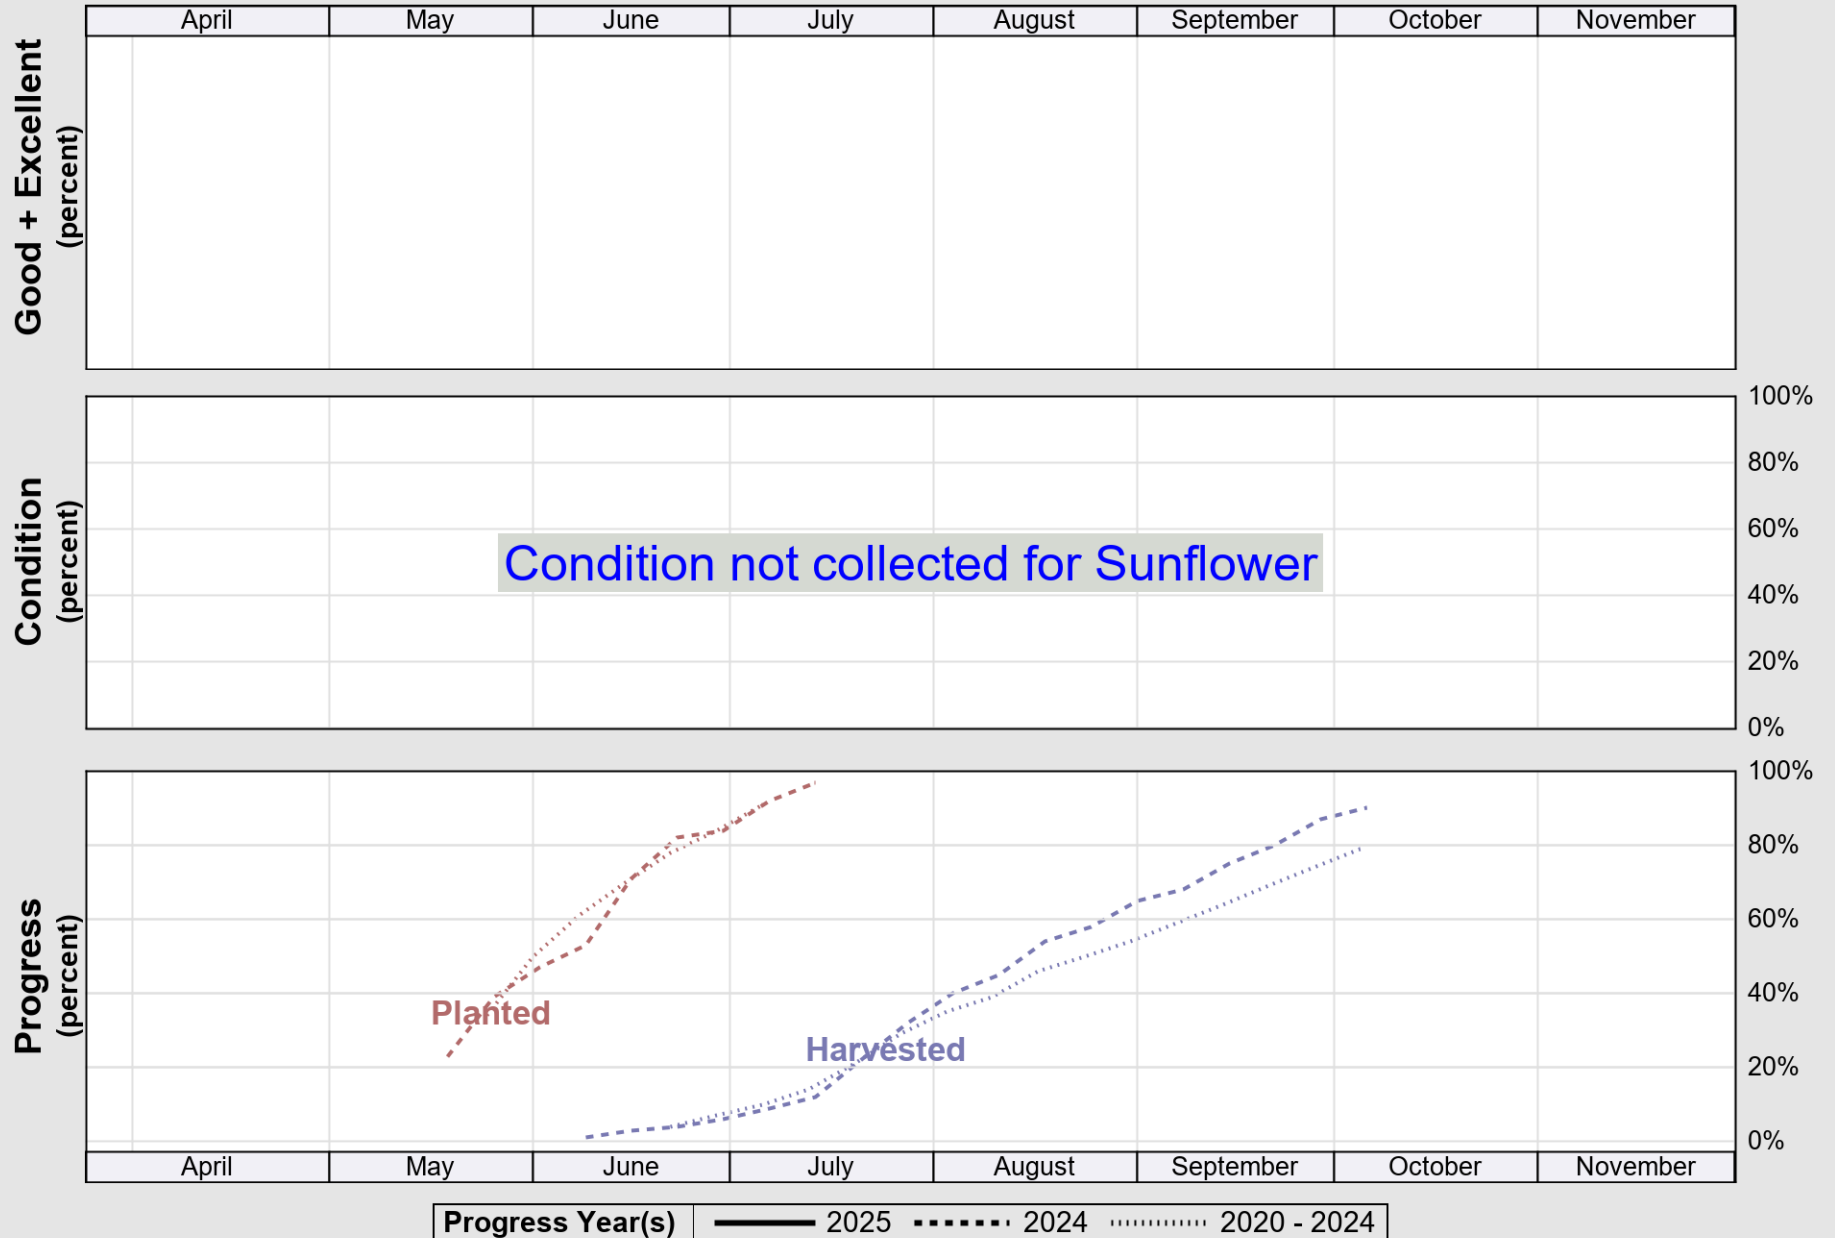

USDA

Crop Progress and Condition: Soybeans in Texas , 2025

NASS

Source: National Agricultural Statistics Service (NASS), Crop Progress Report

USDA

Crop Progress and Condition: Sunflower in Texas , 2025

NASS