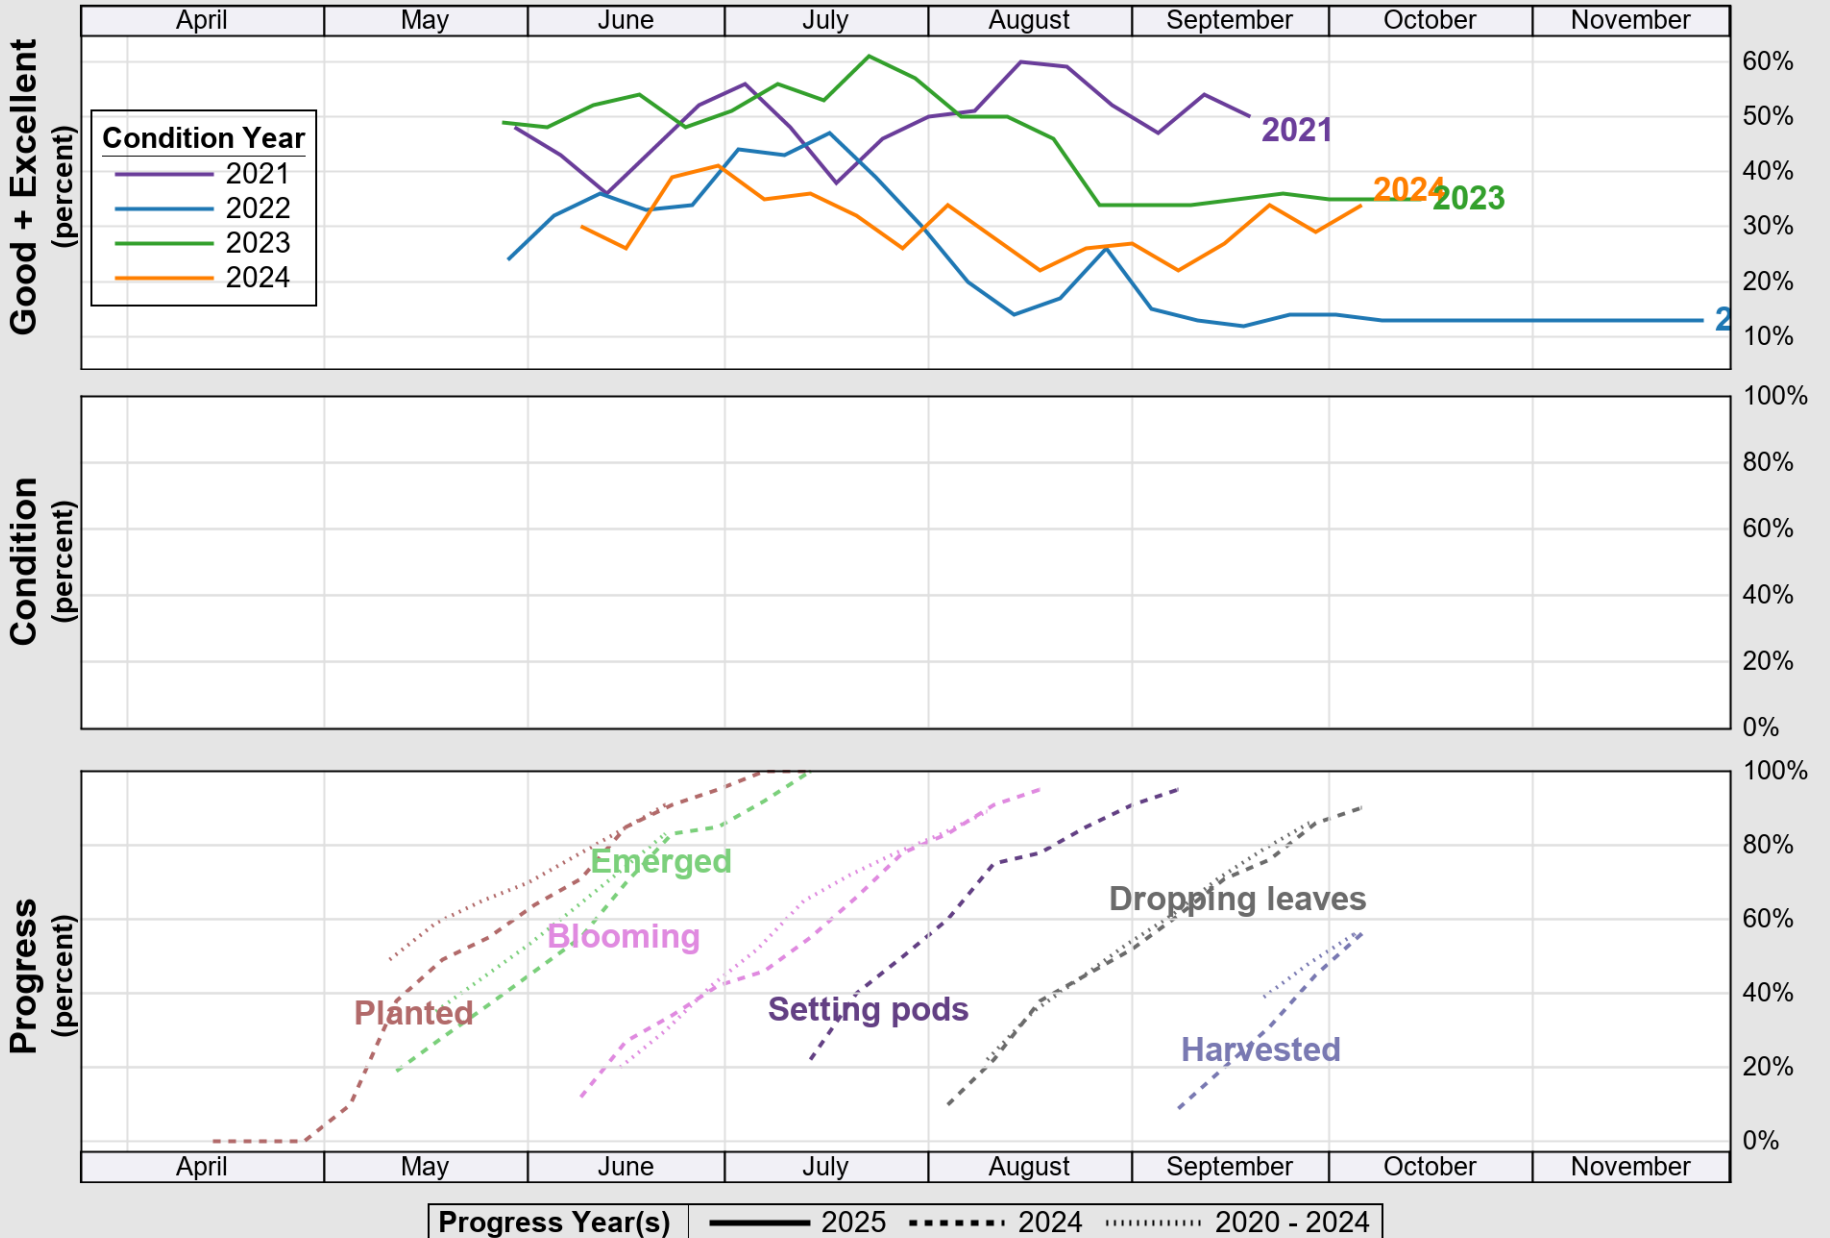

USDA

Crop Progress and Condition: Peanuts in Texas , 2025

NASS

Source: National Agricultural Statistics Service (NASS), Crop Progress Report

USDA

Crop Progress and Condition: Rice in Texas , 2025

NASS

Progress Year(s) ——— 2025 2024 2020 - 2024

Source: National Agricultural Statistics Service (NASS), Crop Progress Report

USDA

Crop Progress and Condition: Sorghum in Texas , 2025

NASS

Progress Year(s) ——— 2025 2024 2020 - 2024

Source: National Agricultural Statistics Service (NASS), Crop Progress Report

USDA

Crop Progress and Condition: Soybeans in Texas , 2025

NASS

Source: National Agricultural Statistics Service (NASS), Crop Progress Report

USDA

Crop Progress and Condition: Sunflower in Texas , 2025

NASS