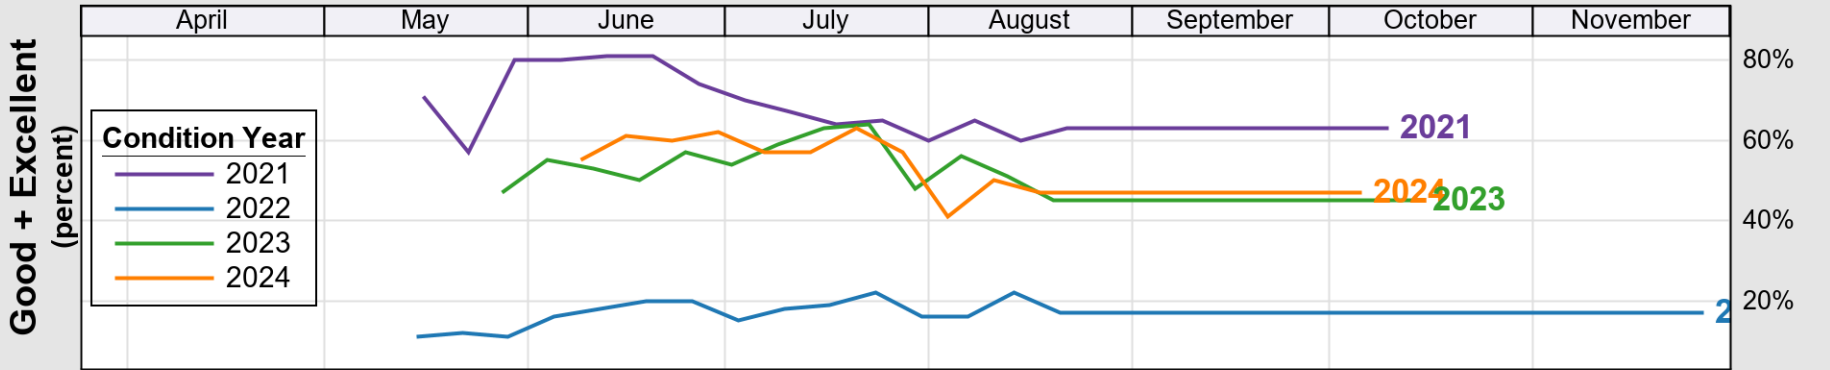

USDA

Crop Progress and Condition: Sorghum in Texas , 2025

NASS

Progress Year(s) ——— 2025   2024   ..... 2020 - 2024

Source: National Agricultural Statistics Service (NASS), Crop Progress Report