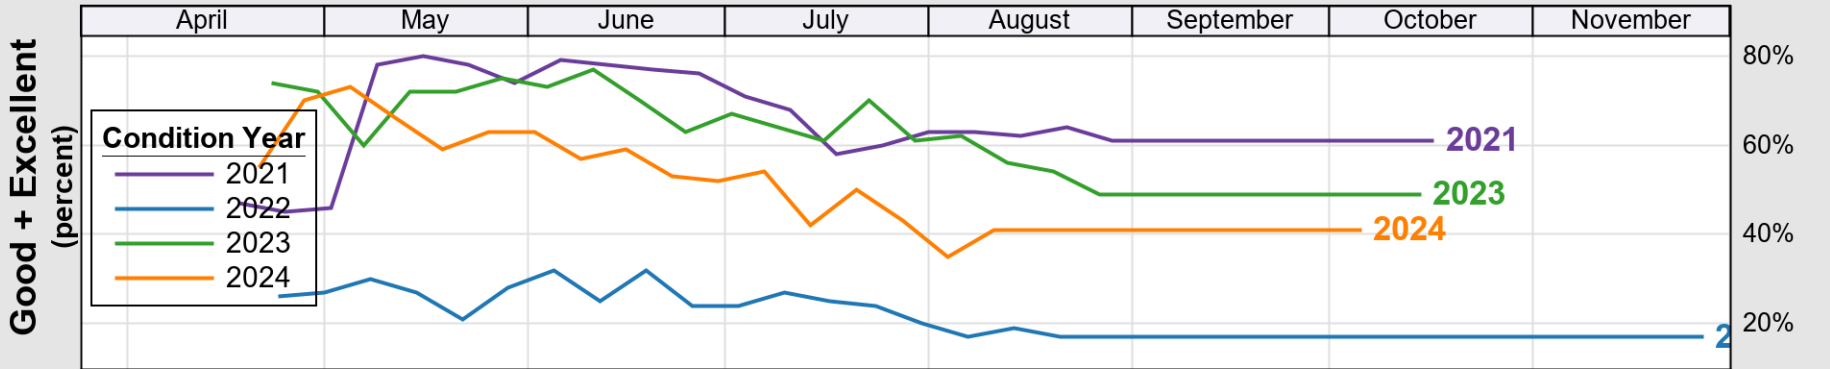

USDA

Crop Progress and Condition: Corn in Texas , 2025

NASS

Progress Year(s) ——— 2025 2024 2020 - 2024

Source: National Agricultural Statistics Service (NASS), Crop Progress Report

USDA

Crop Progress and Condition: Cotton in Texas , 2025