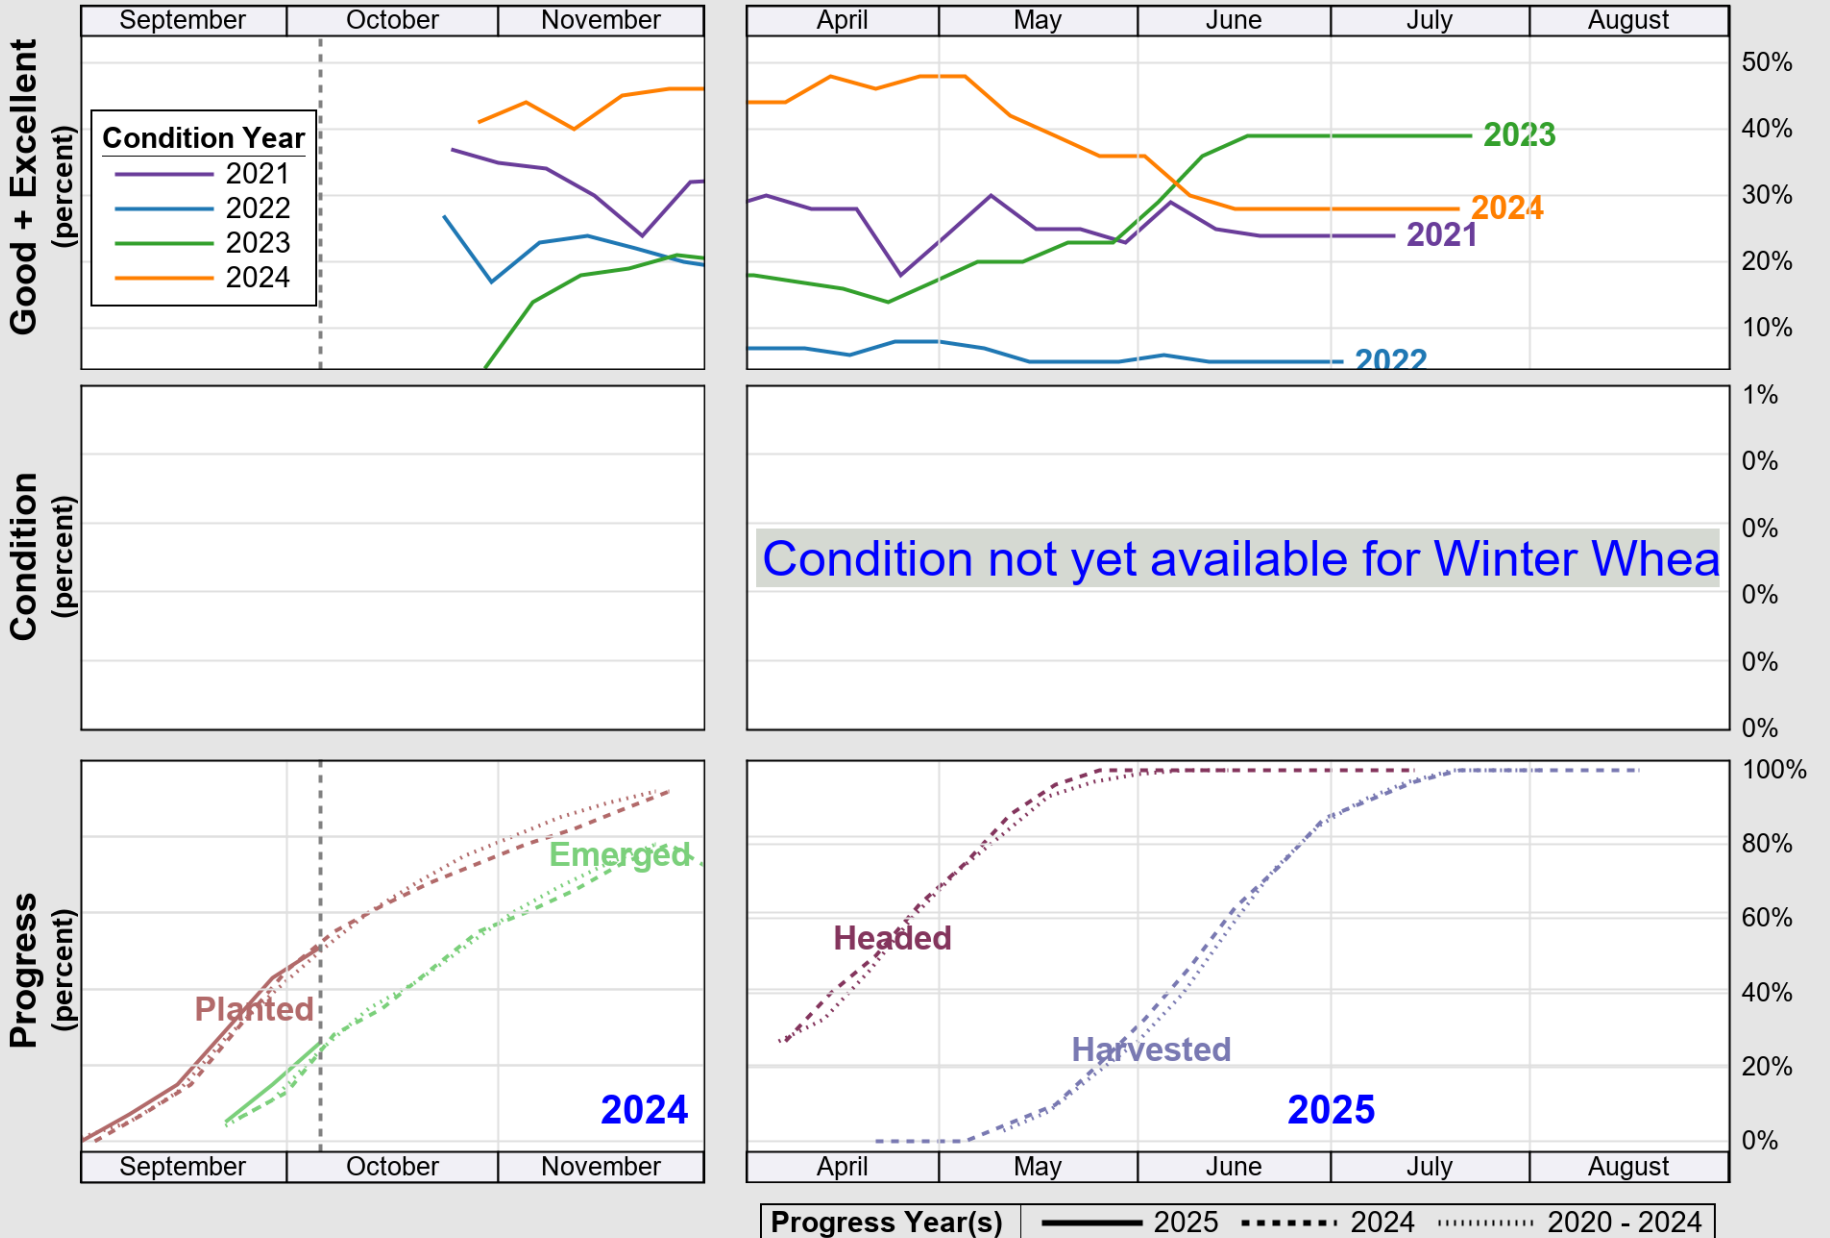

USDA

Crop Progress and Condition: Peanuts in Texas , 2025

NASS

Source: National Agricultural Statistics Service (NASS), Crop Progress Report

USDA

Crop Progress and Condition: Rice in Texas , 2025

NASS

Progress Year(s) ——— 2025 2024 2020 - 2024

Source: National Agricultural Statistics Service (NASS), Crop Progress Report

USDA

Crop Progress and Condition: Sorghum in Texas , 2025

NASS

Progress Year(s) ——— 2025 2024 2020 - 2024

Source: National Agricultural Statistics Service (NASS), Crop Progress Report

USDA

Crop Progress and Condition: Soybeans in Texas , 2025

NASS

Source: National Agricultural Statistics Service (NASS), Crop Progress Report

USDA

Crop Progress and Condition: Sunflower in Texas , 2025

NASS

Source: National Agricultural Statistics Service (NASS), Crop Progress Report

USDA

Crop Progress and Condition: Winter Wheat in Texas , 2025

NASS

Source: National Agricultural Statistics Service (NASS), Crop Progress Report