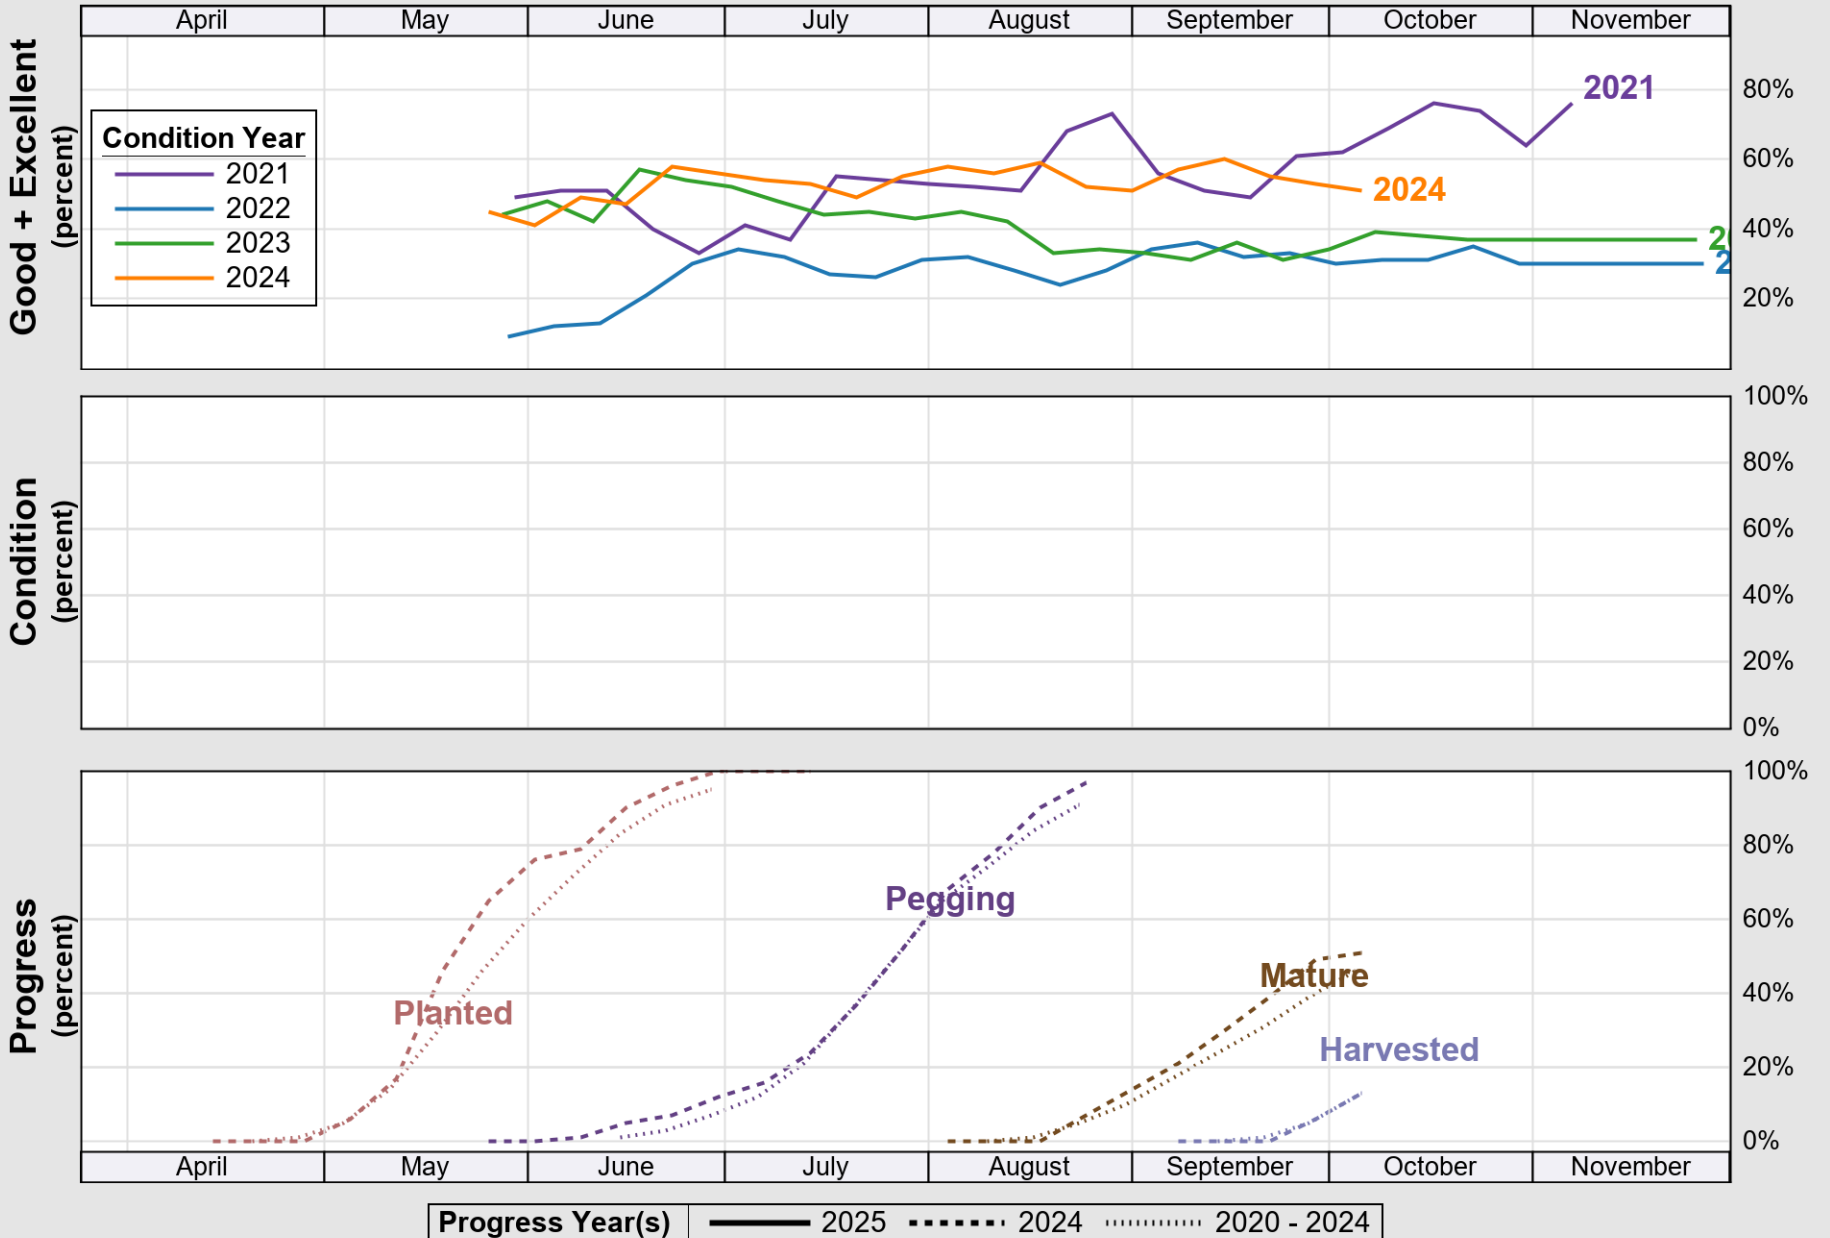

USDA

Crop Progress and Condition: Corn in Texas , 2025

NASS

Progress Year(s) ——— 2025 2024 2020 - 2024

Source: National Agricultural Statistics Service (NASS), Crop Progress Report

USDA

Crop Progress and Condition: Cotton in Texas , 2025

NASS

Source: National Agricultural Statistics Service (NASS), Crop Progress Report

USDA

Crop Progress and Condition: Pasture and Range in Texas , 2025

NASS

Source: National Agricultural Statistics Service (NASS), Crop Progress Report

USDA

Crop Progress and Condition: Peanuts in Texas , 2025

NASS

Source: National Agricultural Statistics Service (NASS), Crop Progress Report

USDA

Crop Progress and Condition: Rice in Texas , 2025

NASS

Progress Year(s) ——— 2025 2024 2020 - 2024

Source: National Agricultural Statistics Service (NASS), Crop Progress Report

USDA

Crop Progress and Condition: Sorghum in Texas , 2025

NASS

Progress Year(s) ——— 2025 2024 2020 - 2024

Source: National Agricultural Statistics Service (NASS), Crop Progress Report