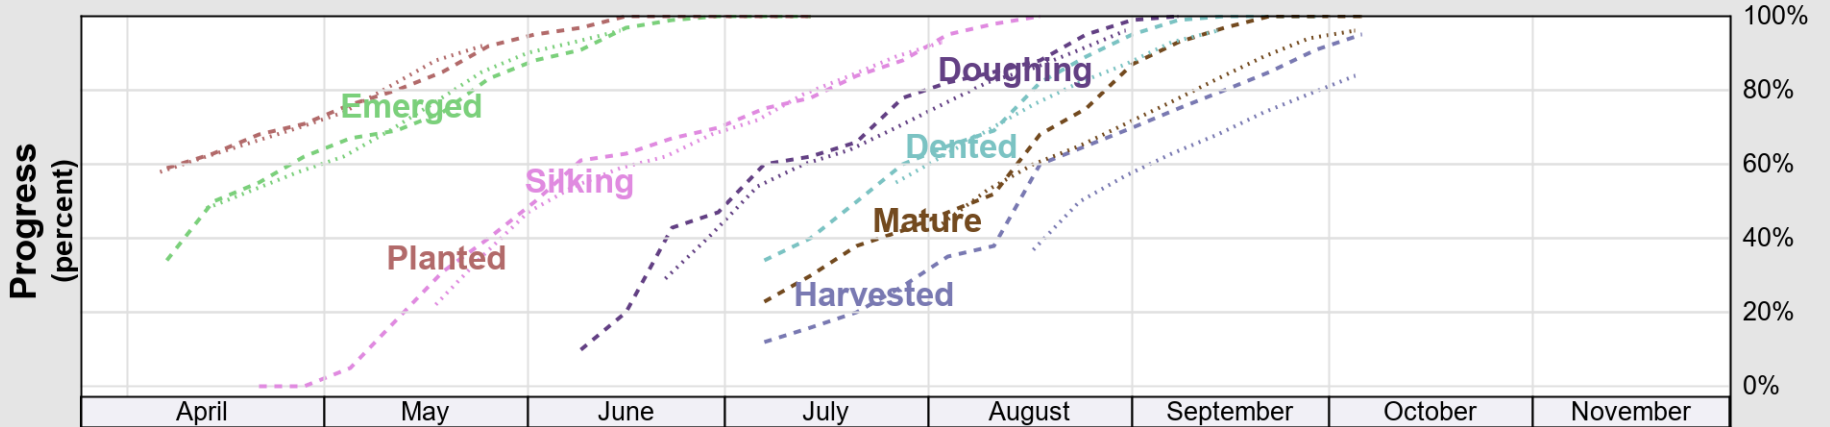

USDA

Crop Progress and Condition: Corn in Texas , 2025

NASS

Progress Year(s) ——— 2025 2024 2020 - 2024

Source: National Agricultural Statistics Service (NASS), Crop Progress Report

USDA

Crop Progress and Condition: Cotton in Texas , 2025