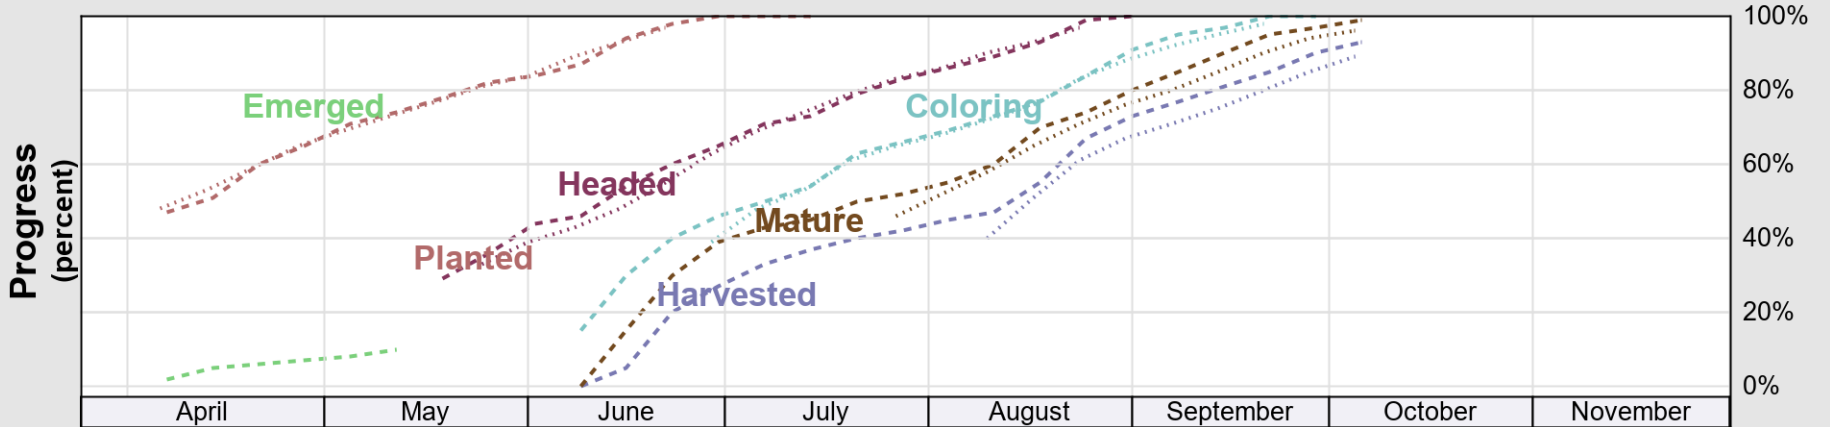

USDA

Crop Progress and Condition: Sorghum in Texas , 2025

NASS

Progress Year(s) ——— 2025   2024   ..... 2020 - 2024

Source: National Agricultural Statistics Service (NASS), Crop Progress Report