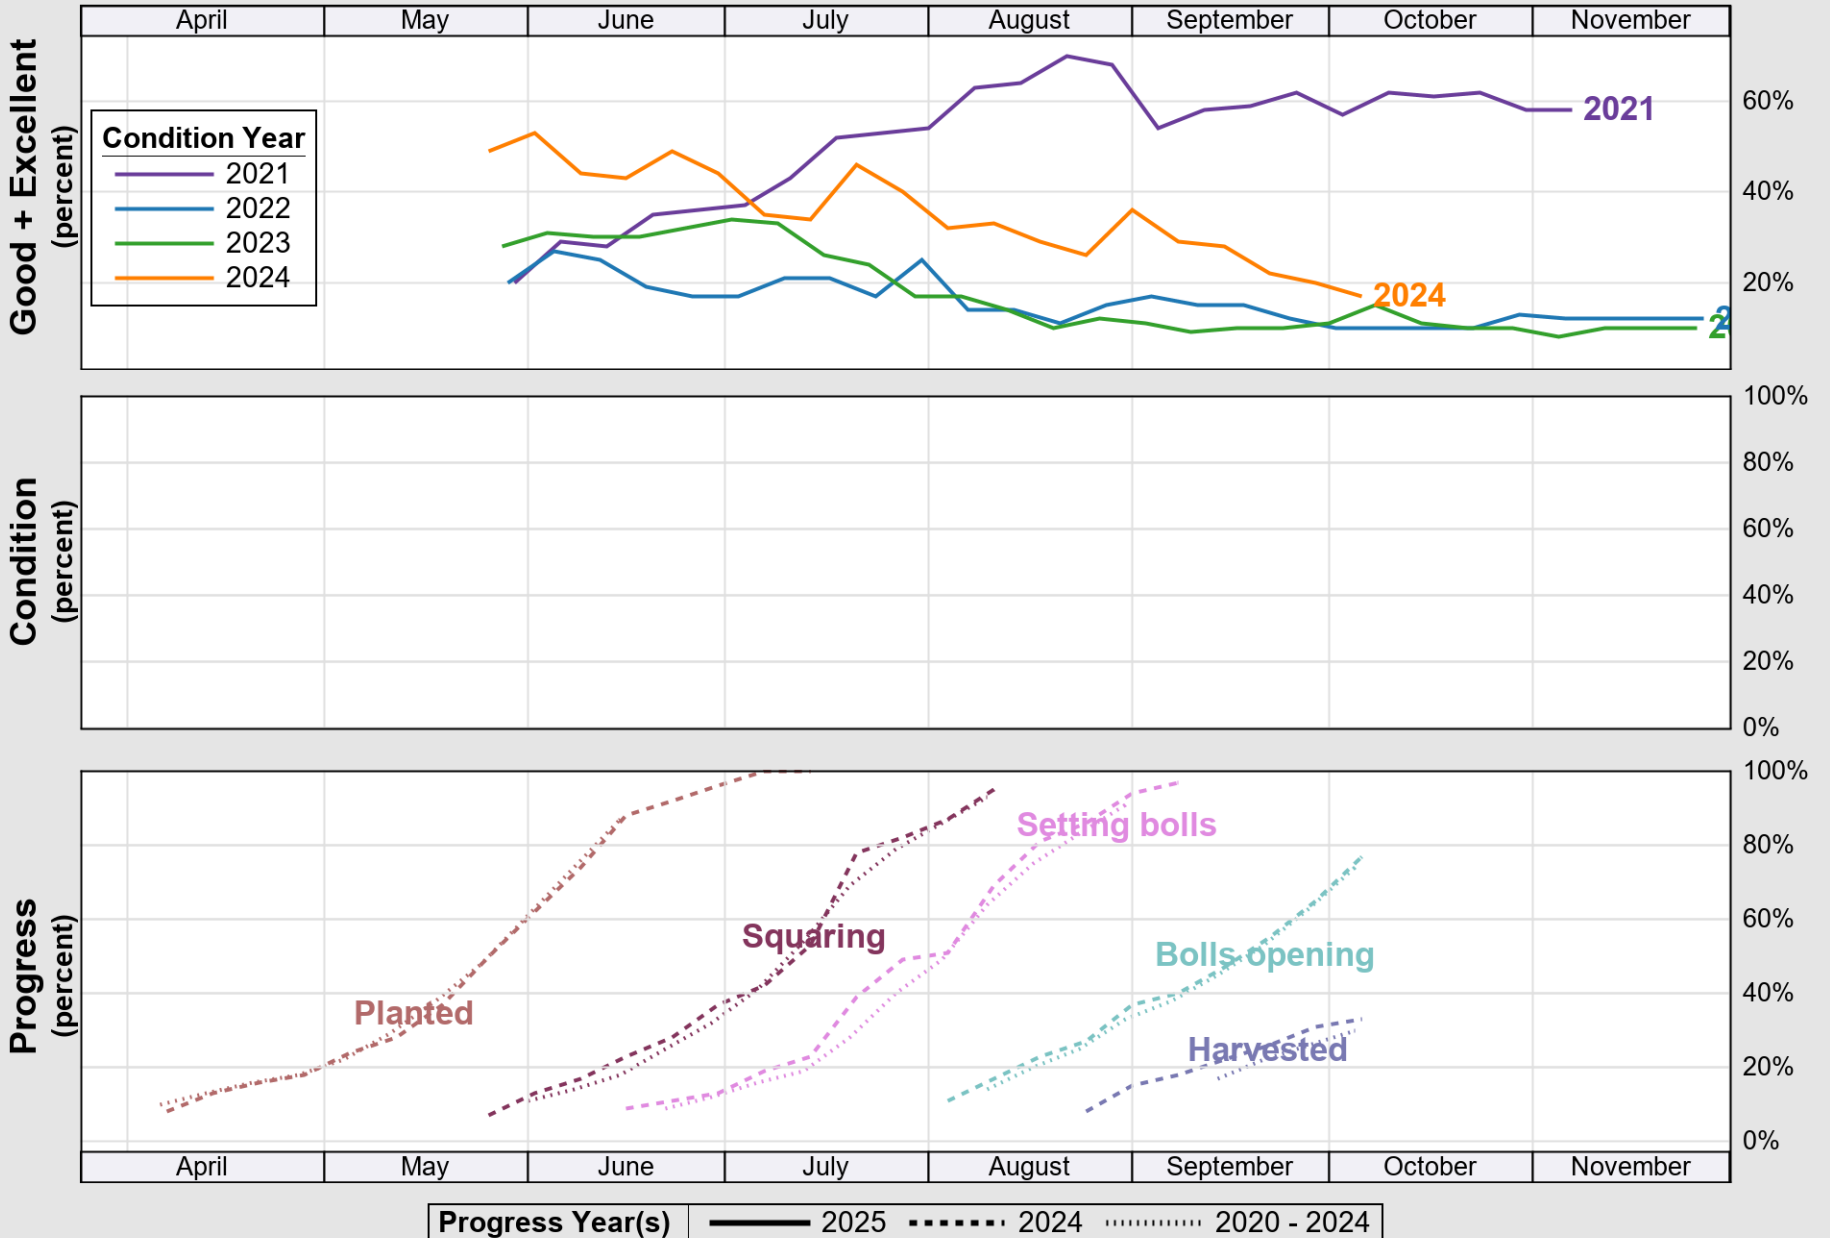

USDA

Crop Progress and Condition: Corn in Texas , 2025

NASS

Progress Year(s) ——— 2025 2024 2020 - 2024

Source: National Agricultural Statistics Service (NASS), Crop Progress Report

USDA

Crop Progress and Condition: Cotton in Texas , 2025

NASS

Source: National Agricultural Statistics Service (NASS), Crop Progress Report

USDA

Crop Progress and Condition: Pasture and Range in Texas , 2025

NASS

Source: National Agricultural Statistics Service (NASS), Crop Progress Report

USDA

Crop Progress and Condition: Peanuts in Texas , 2025

NASS

Source: National Agricultural Statistics Service (NASS), Crop Progress Report

USDA

Crop Progress and Condition: Rice in Texas , 2025

NASS

Progress Year(s) ——— 2025 2024 2020 - 2024