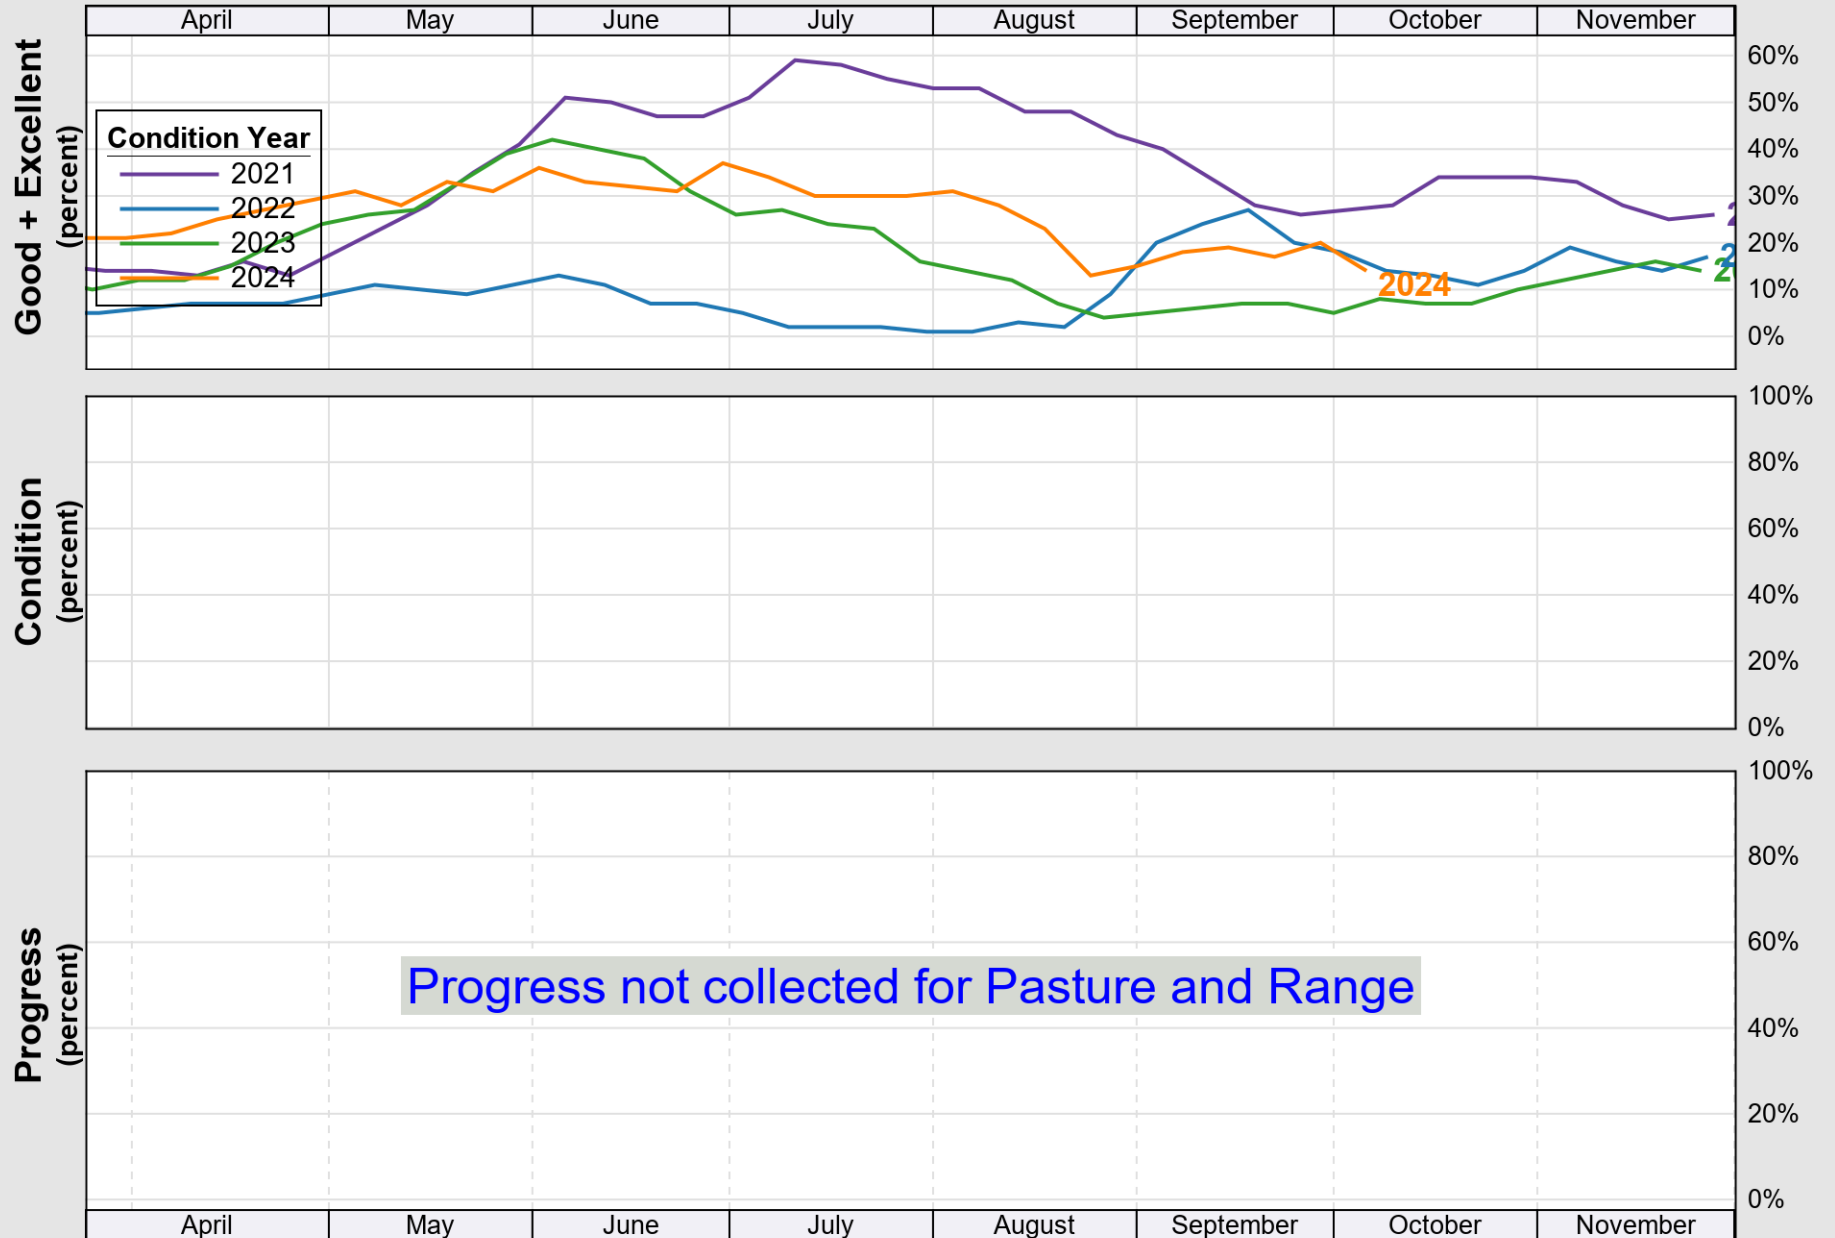

USDA

Crop Progress and Condition: Corn in Texas , 2025

NASS

Progress Year(s) ——— 2025 2024 2020 - 2024

Source: National Agricultural Statistics Service (NASS), Crop Progress Report

USDA

Crop Progress and Condition: Cotton in Texas , 2025

NASS

Source: National Agricultural Statistics Service (NASS), Crop Progress Report

USDA

Crop Progress and Condition: Pasture and Range in Texas , 2025

NASS

Source: National Agricultural Statistics Service (NASS), Crop Progress Report

USDA

Crop Progress and Condition: Peanuts in Texas , 2025

NASS

Source: National Agricultural Statistics Service (NASS), Crop Progress Report

USDA

Crop Progress and Condition: Rice in Texas , 2025

NASS

Progress Year(s) ——— 2025 2024 2020 - 2024

Source: National Agricultural Statistics Service (NASS), Crop Progress Report

USDA

Crop Progress and Condition: Sorghum in Texas , 2025

NASS

Progress Year(s) ——— 2025 2024 2020 - 2024

Source: National Agricultural Statistics Service (NASS), Crop Progress Report