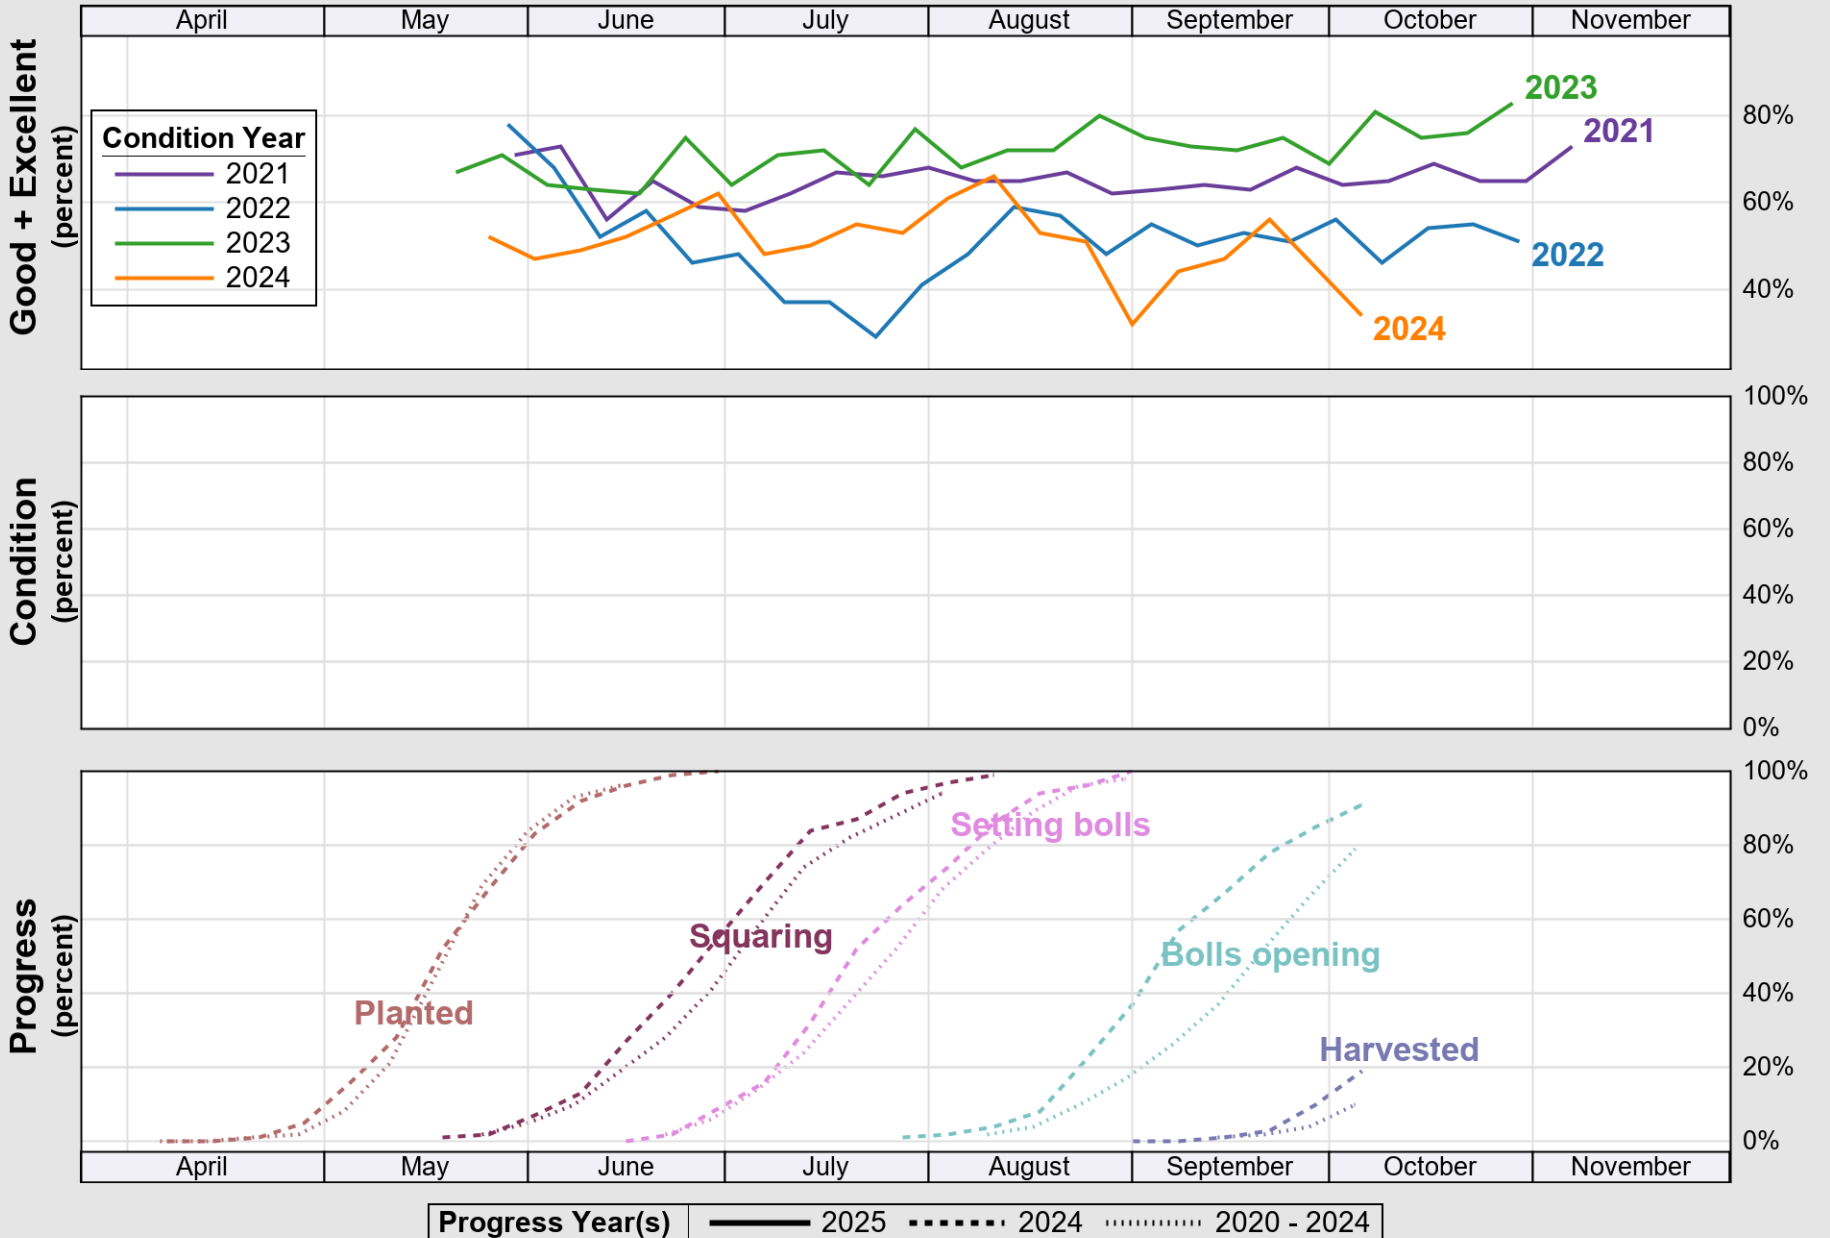

USDA

Crop Progress and Condition: Corn in Tennessee , 2025

NASS

Source: National Agricultural Statistics Service (NASS), Crop Progress Report

USDA

Crop Progress and Condition: Cotton in Tennessee , 2025

NASS

Source: National Agricultural Statistics Service (NASS), Crop Progress Report

USDA

Crop Progress and Condition: Pasture and Range in Tennessee, 2025

NASS

Source: National Agricultural Statistics Service (NASS), Crop Progress Report

USDA

Crop Progress and Condition: Soybeans in Tennessee , 2025

NASS

Progress Year(s) ——— 2025 2024 2020 - 2024

Source: National Agricultural Statistics Service (NASS), Crop Progress Report

USDA

Crop Progress and Condition: Winter Wheat in Tennessee , 2025