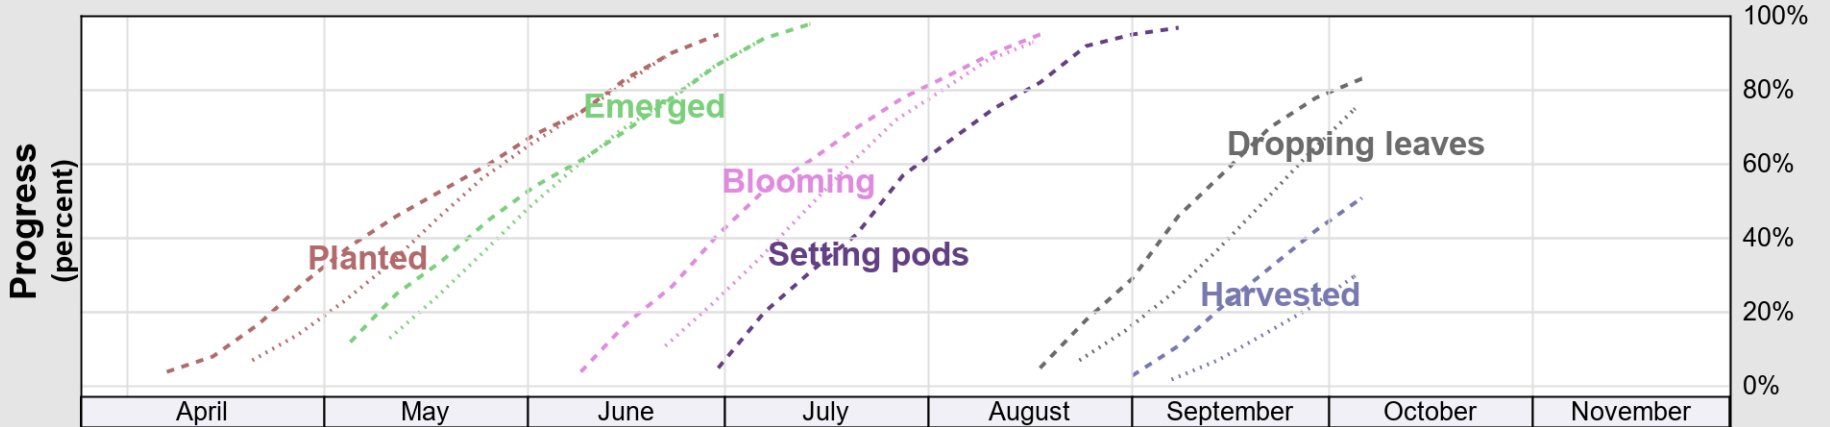

Source: National Agricultural Statistics Service (NASS), Crop Progress Report

USDA

Crop Progress and Condition: Pasture and Range in Tennessee, 2025

NASS

Source: National Agricultural Statistics Service (NASS), Crop Progress Report

USDA

Crop Progress and Condition: Soybeans in Tennessee , 2025

NASS

Progress Year(s) ——— 2025 2024 2020 - 2024

Source: National Agricultural Statistics Service (NASS), Crop Progress Report

USDA

Crop Progress and Condition: Winter Wheat in Tennessee , 2025