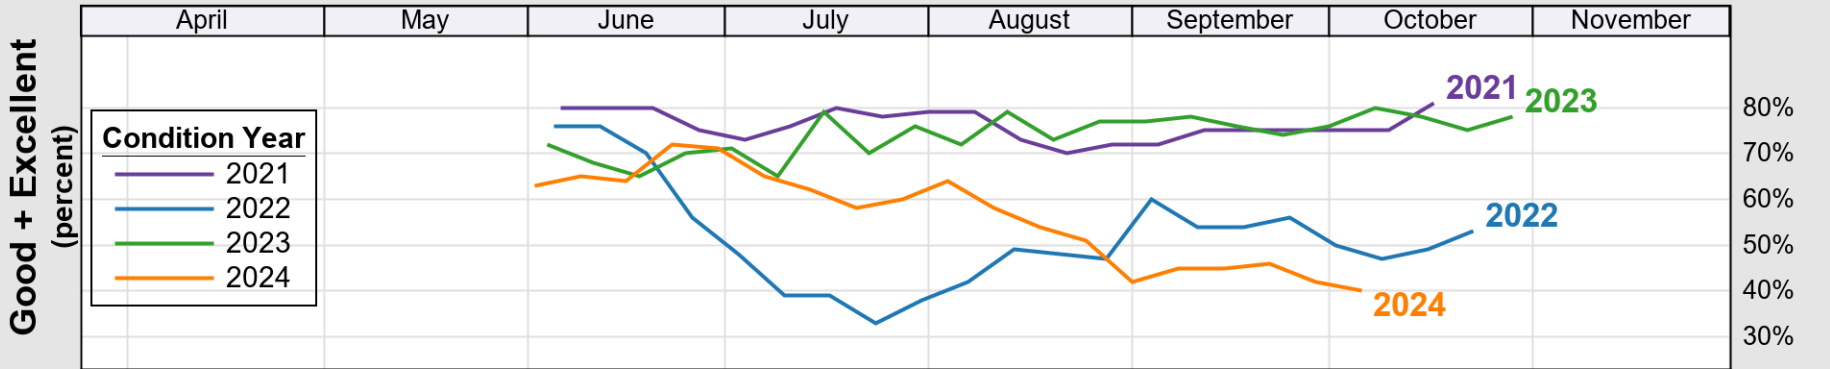

USDA

Crop Progress and Condition: Soybeans in Tennessee , 2025

NASS

Progress Year(s) ——— 2025 2024 2020 - 2024

Source: National Agricultural Statistics Service (NASS), Crop Progress Report

USDA

Crop Progress and Condition: Winter Wheat in Tennessee , 2025