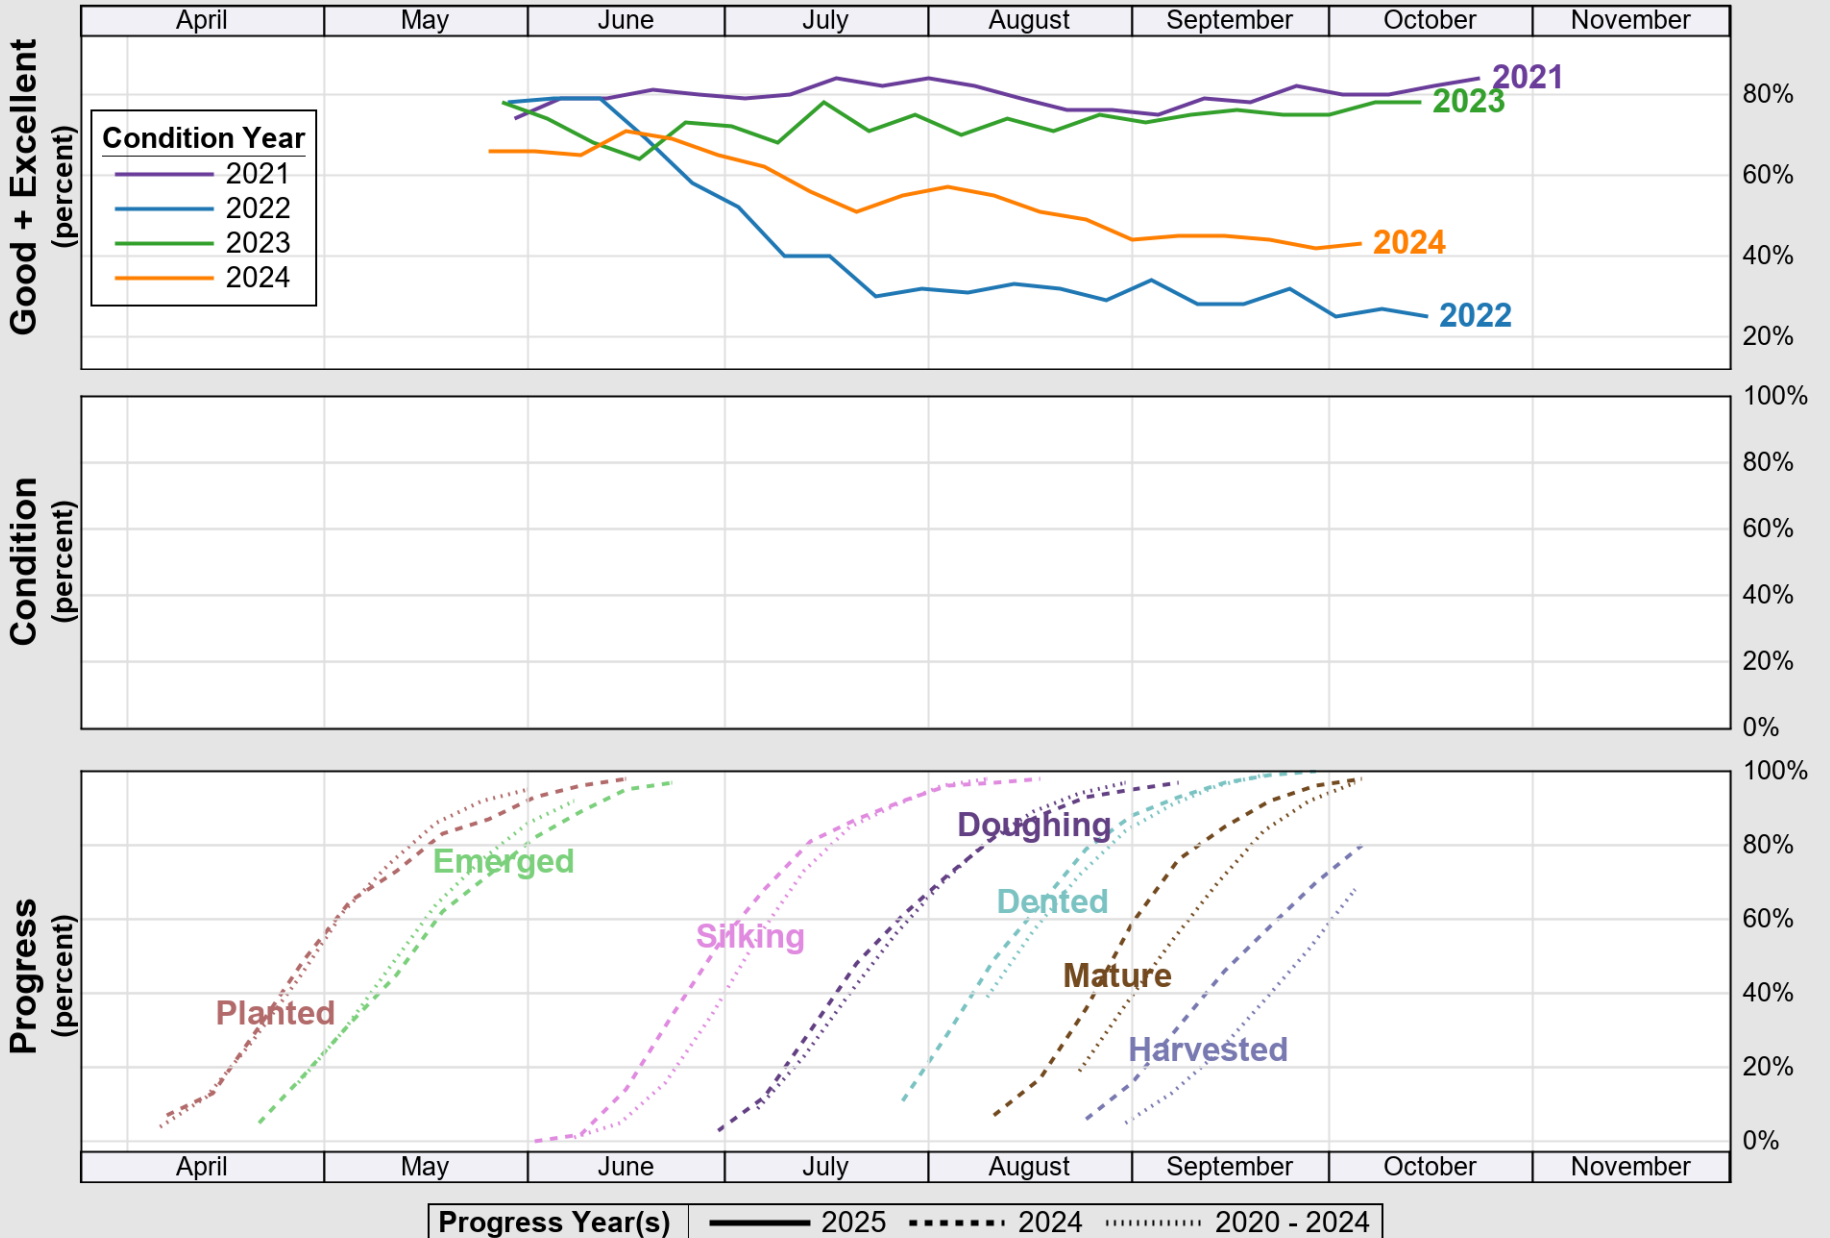

USDA

Crop Progress and Condition: Corn in Tennessee , 2025

NASS

Source: National Agricultural Statistics Service (NASS), Crop Progress Report

USDA

Crop Progress and Condition: Cotton in Tennessee , 2025

NASS

Source: National Agricultural Statistics Service (NASS), Crop Progress Report

USDA

Crop Progress and Condition: Pasture and Range in Tennessee, 2025

NASS

Source: National Agricultural Statistics Service (NASS), Crop Progress Report

USDA

Crop Progress and Condition: Soybeans in Tennessee , 2025

NASS

Progress Year(s) ——— 2025 2024 2020 - 2024

Source: National Agricultural Statistics Service (NASS), Crop Progress Report

USDA

Crop Progress and Condition: Winter Wheat in Tennessee , 2025

NASS

Source: National Agricultural Statistics Service (NASS), Crop Progress Report