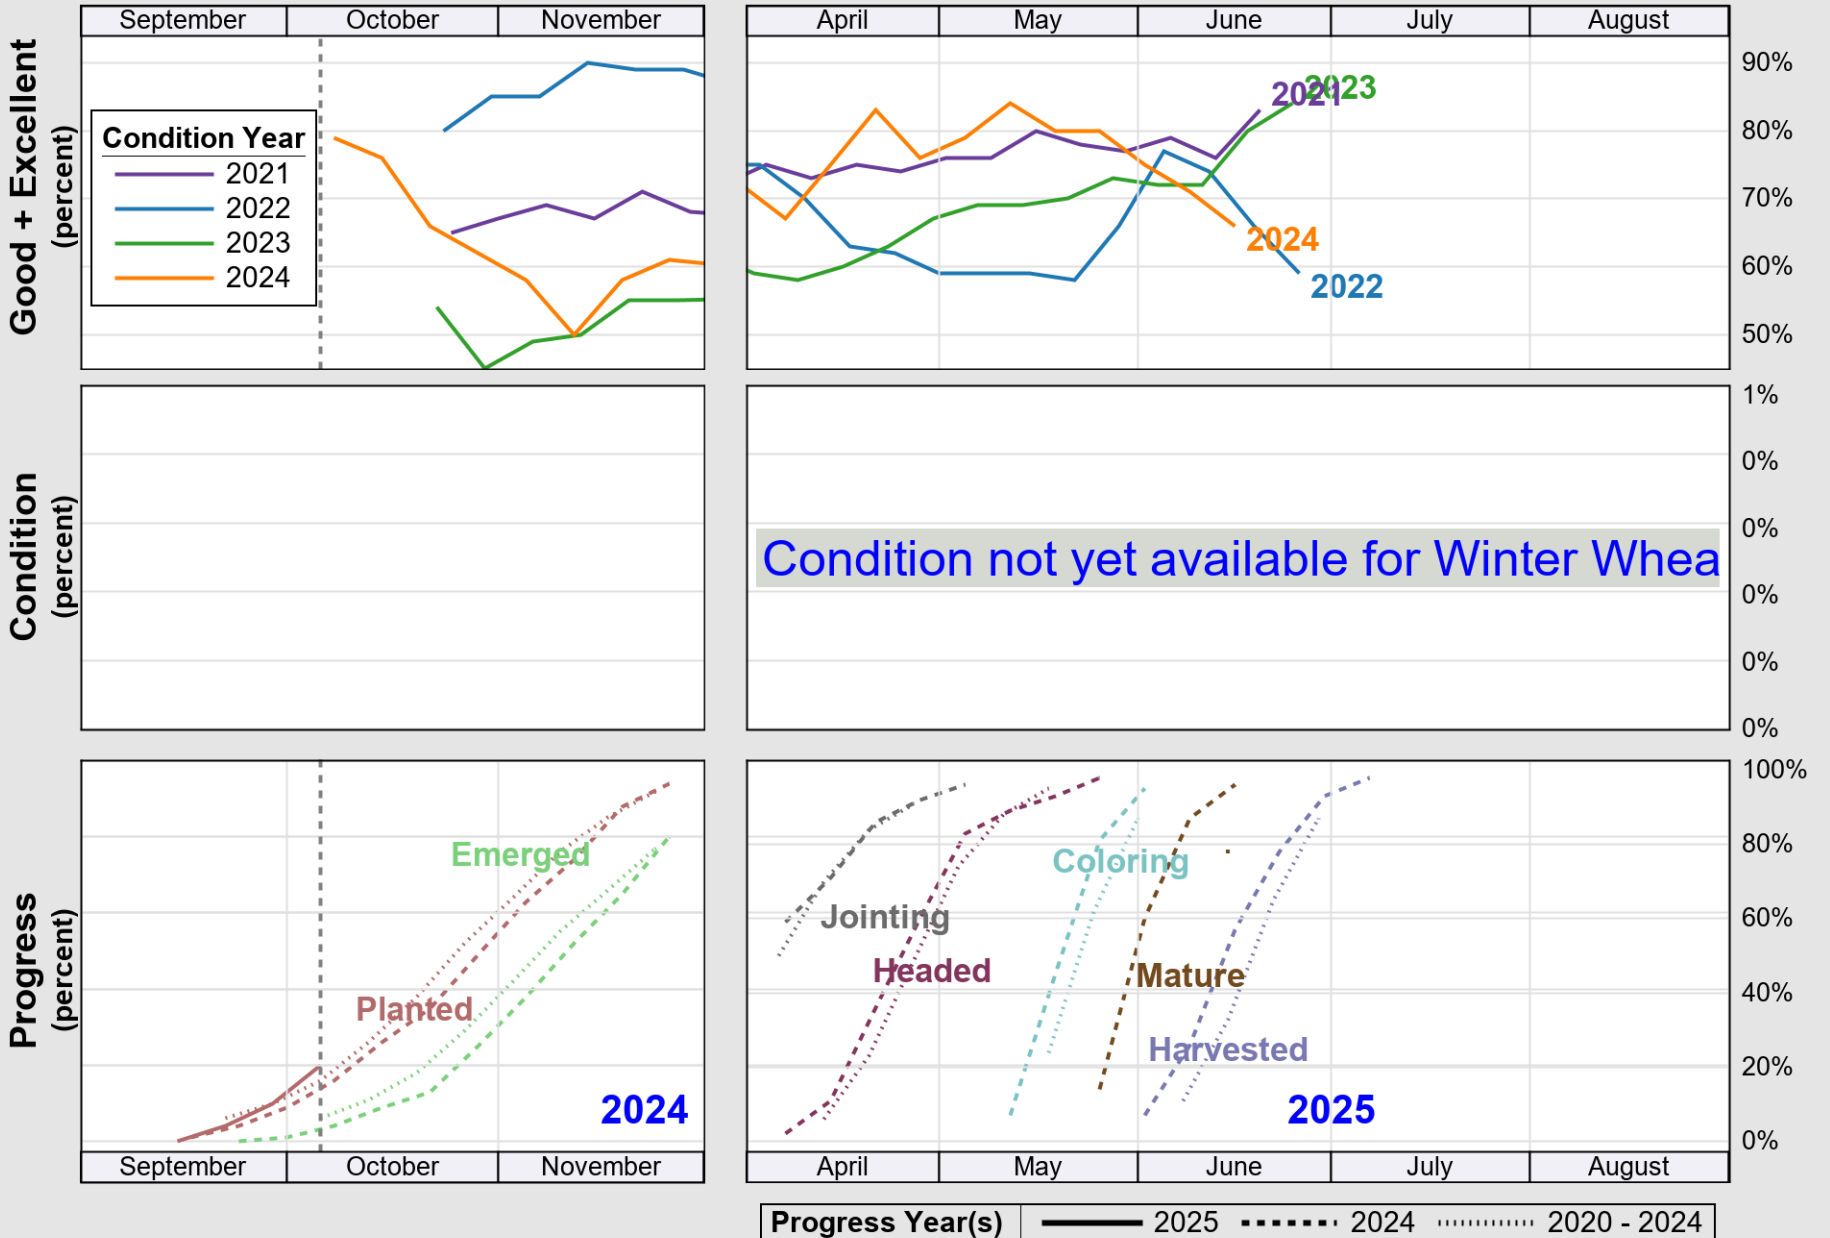

USDA

Crop Progress and Condition: Soybeans in Tennessee , 2025

NASS

Progress Year(s) ——— 2025 2024 2020 - 2024

Source: National Agricultural Statistics Service (NASS), Crop Progress Report

USDA

Crop Progress and Condition: Winter Wheat in Tennessee , 2025

NASS

Source: National Agricultural Statistics Service (NASS), Crop Progress Report