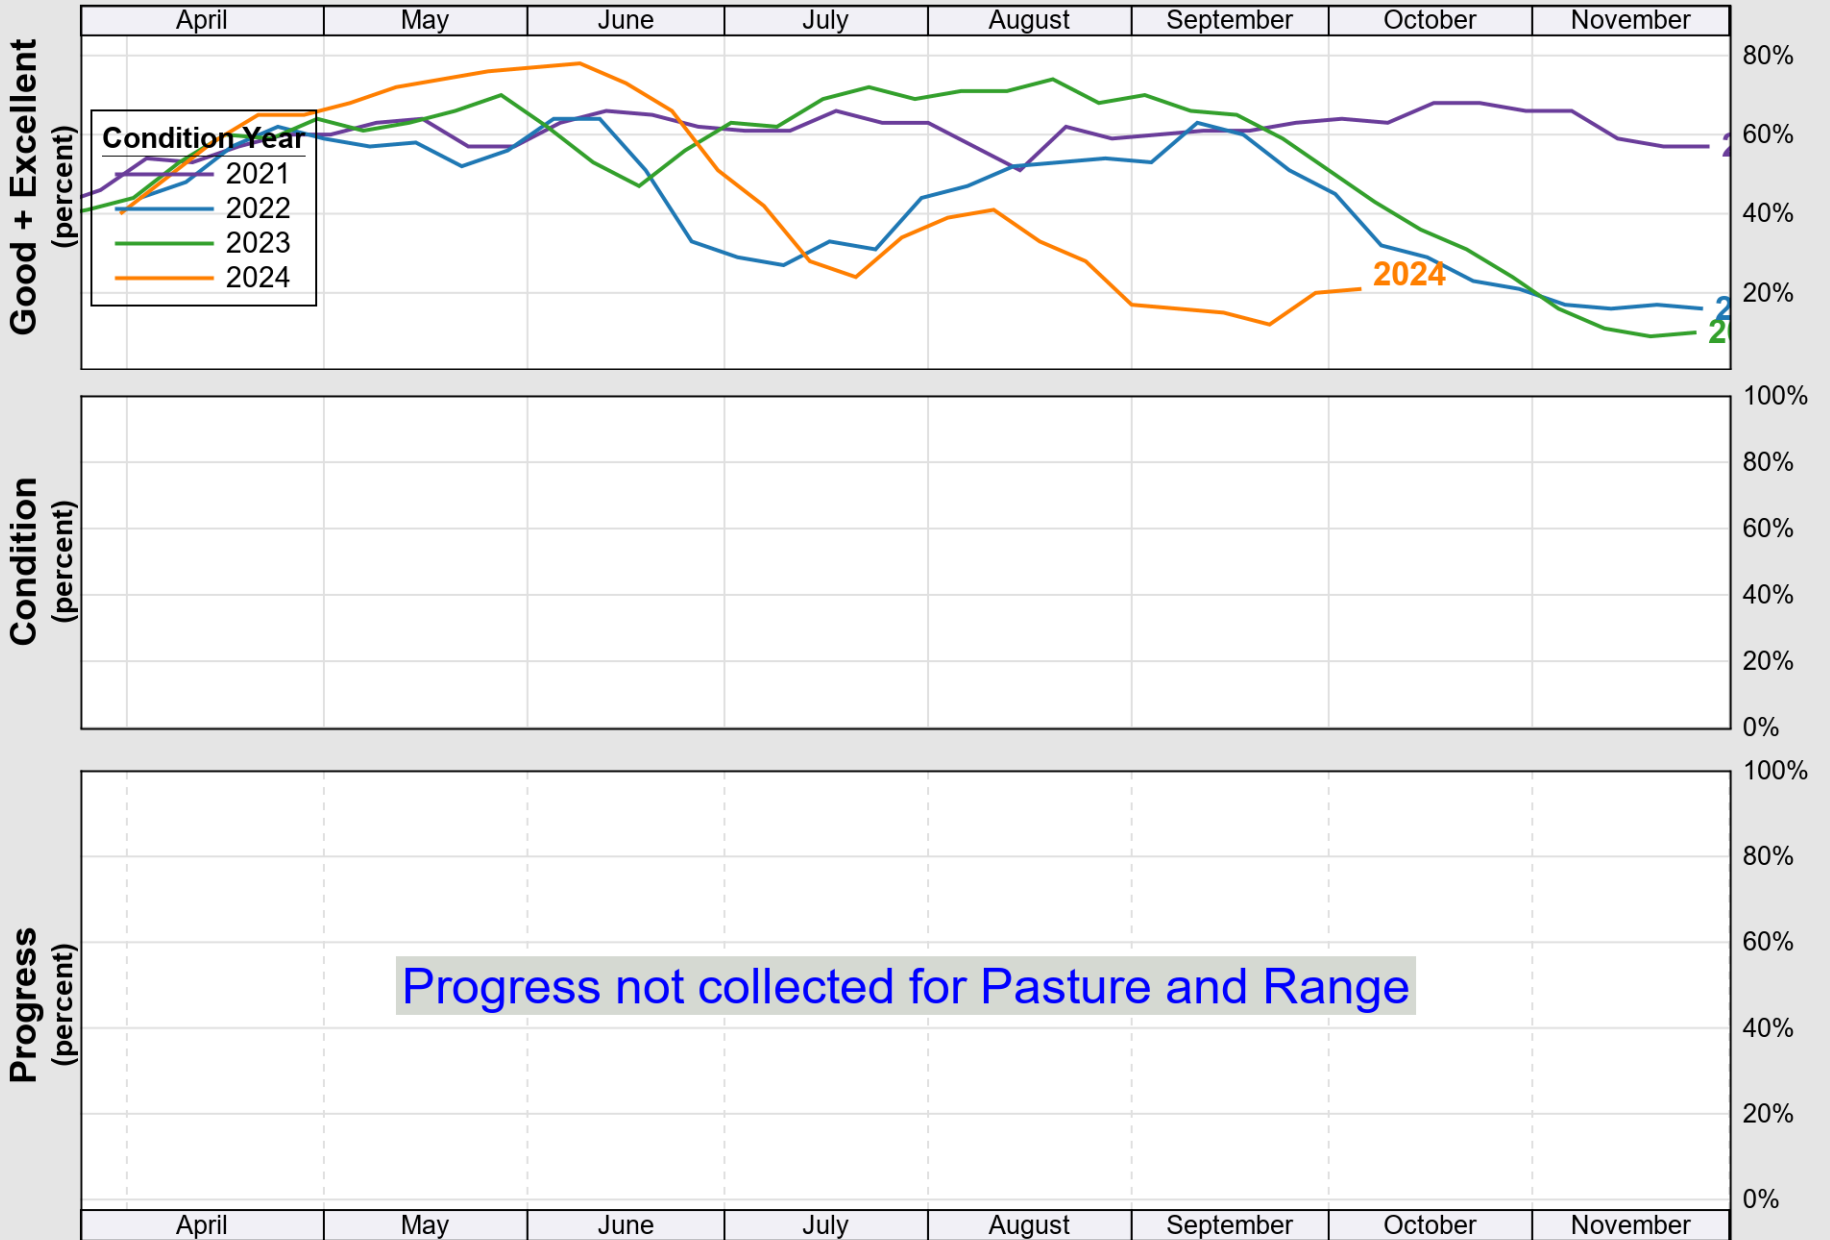

USDA

Crop Progress and Condition: Corn in Tennessee , 2025

NASS

Source: National Agricultural Statistics Service (NASS), Crop Progress Report

USDA

Crop Progress and Condition: Cotton in Tennessee , 2025

NASS

Source: National Agricultural Statistics Service (NASS), Crop Progress Report

USDA

Crop Progress and Condition: Pasture and Range in Tennessee, 2025

NASS

Source: National Agricultural Statistics Service (NASS), Crop Progress Report

USDA

Crop Progress and Condition: Soybeans in Tennessee , 2025

NASS

Progress Year(s) ——— 2025 2024 2020 - 2024

Source: National Agricultural Statistics Service (NASS), Crop Progress Report

USDA

Crop Progress and Condition: Winter Wheat in Tennessee , 2025