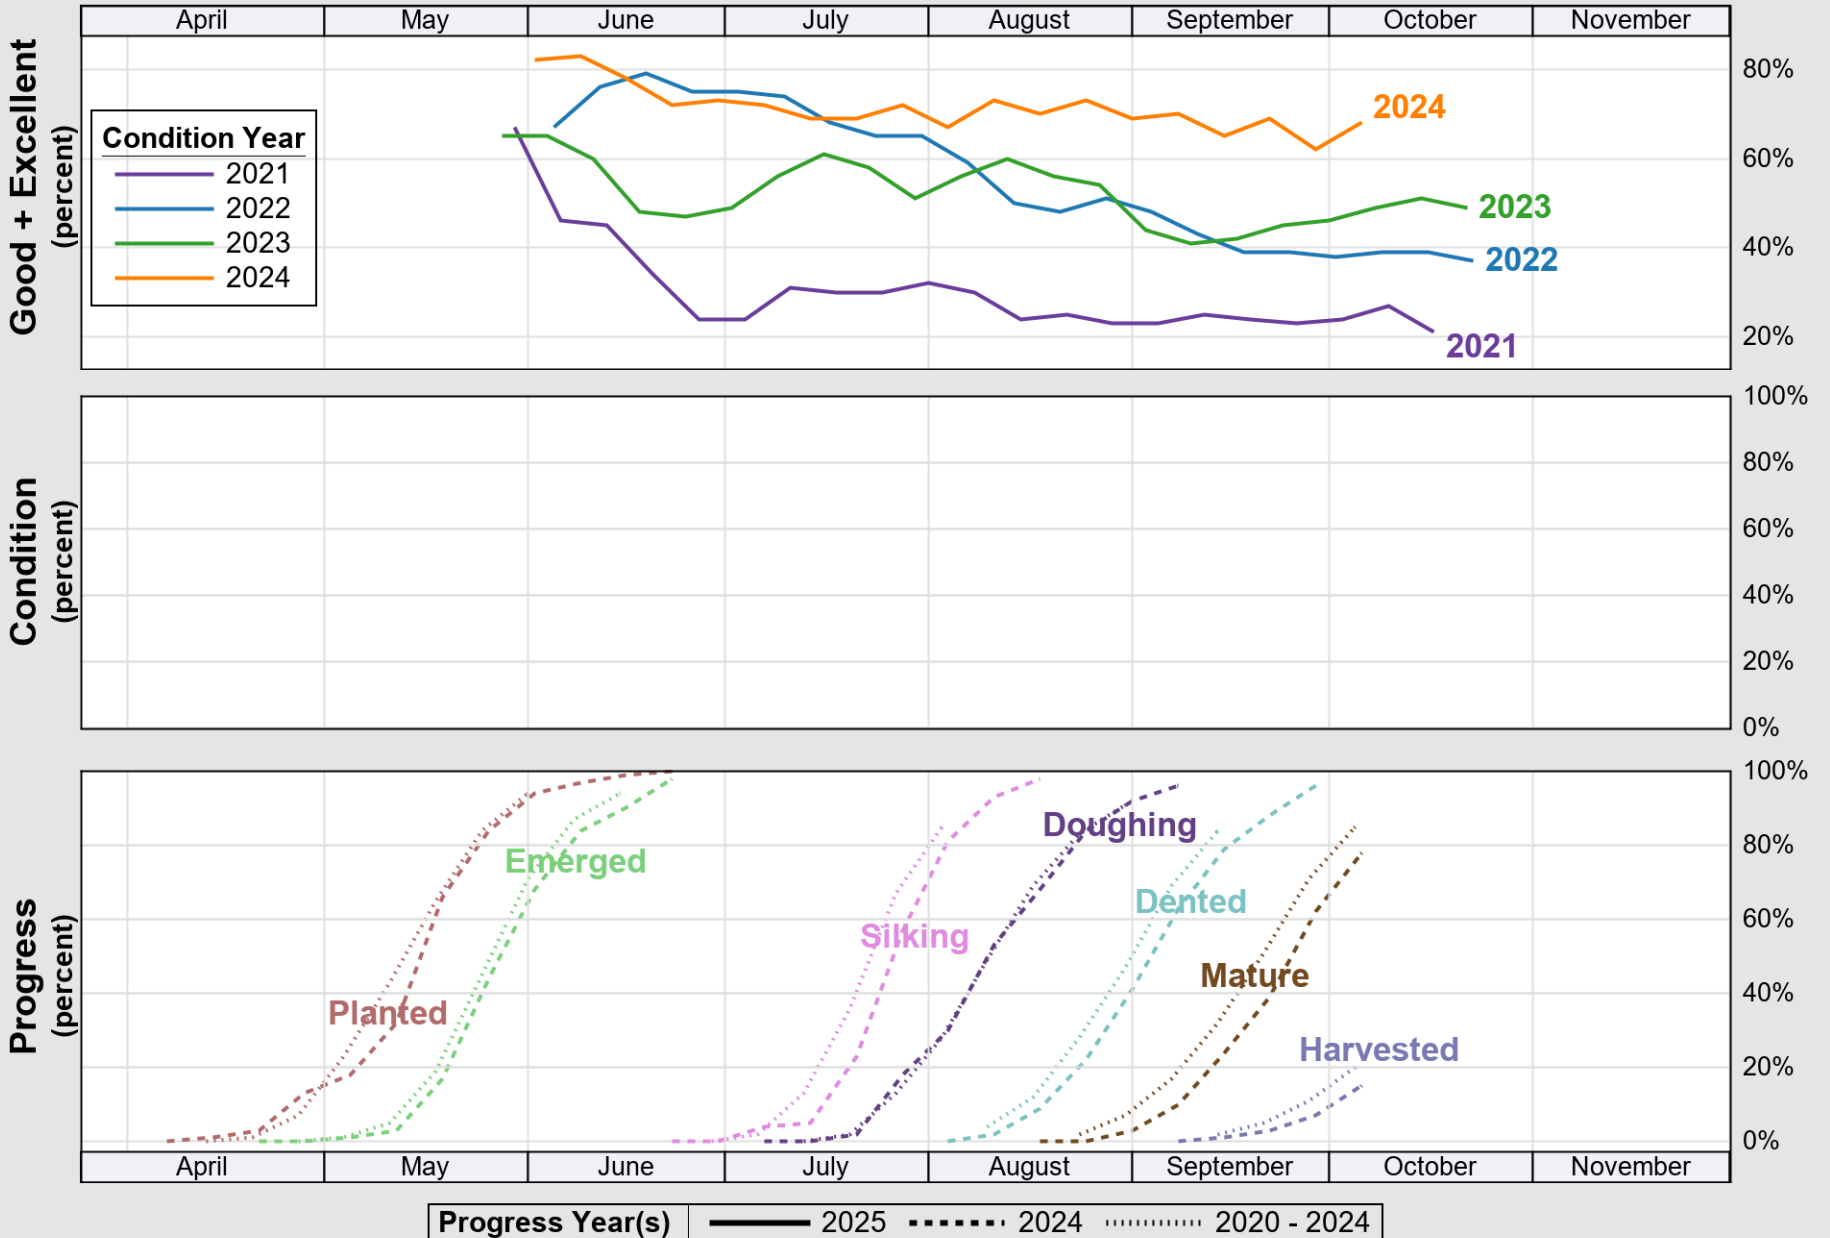

USDA

Crop Progress and Condition: Corn in South Dakota , 2025

NASS

Source: National Agricultural Statistics Service (NASS), Crop Progress Report

USDA

Crop Progress and Condition: Oats in South Dakota , 2025

NASS

Source: National Agricultural Statistics Service (NASS), Crop Progress Report

USDA Crop Progress and Condition: Pasture and Range in South Dakota , 2025 **NASS**

Source: National Agricultural Statistics Service (NASS), Crop Progress Report

USDA

Crop Progress and Condition: Sorghum in South Dakota , 2025

NASS

Source: National Agricultural Statistics Service (NASS), Crop Progress Report

USDA

Crop Progress and Condition: Soybeans in South Dakota , 2025

NASS

Source: National Agricultural Statistics Service (NASS), Crop Progress Report

USDA

Crop Progress and Condition: Spring Wheat in South Dakota , 2025

NASS

Source: National Agricultural Statistics Service (NASS), Crop Progress Report