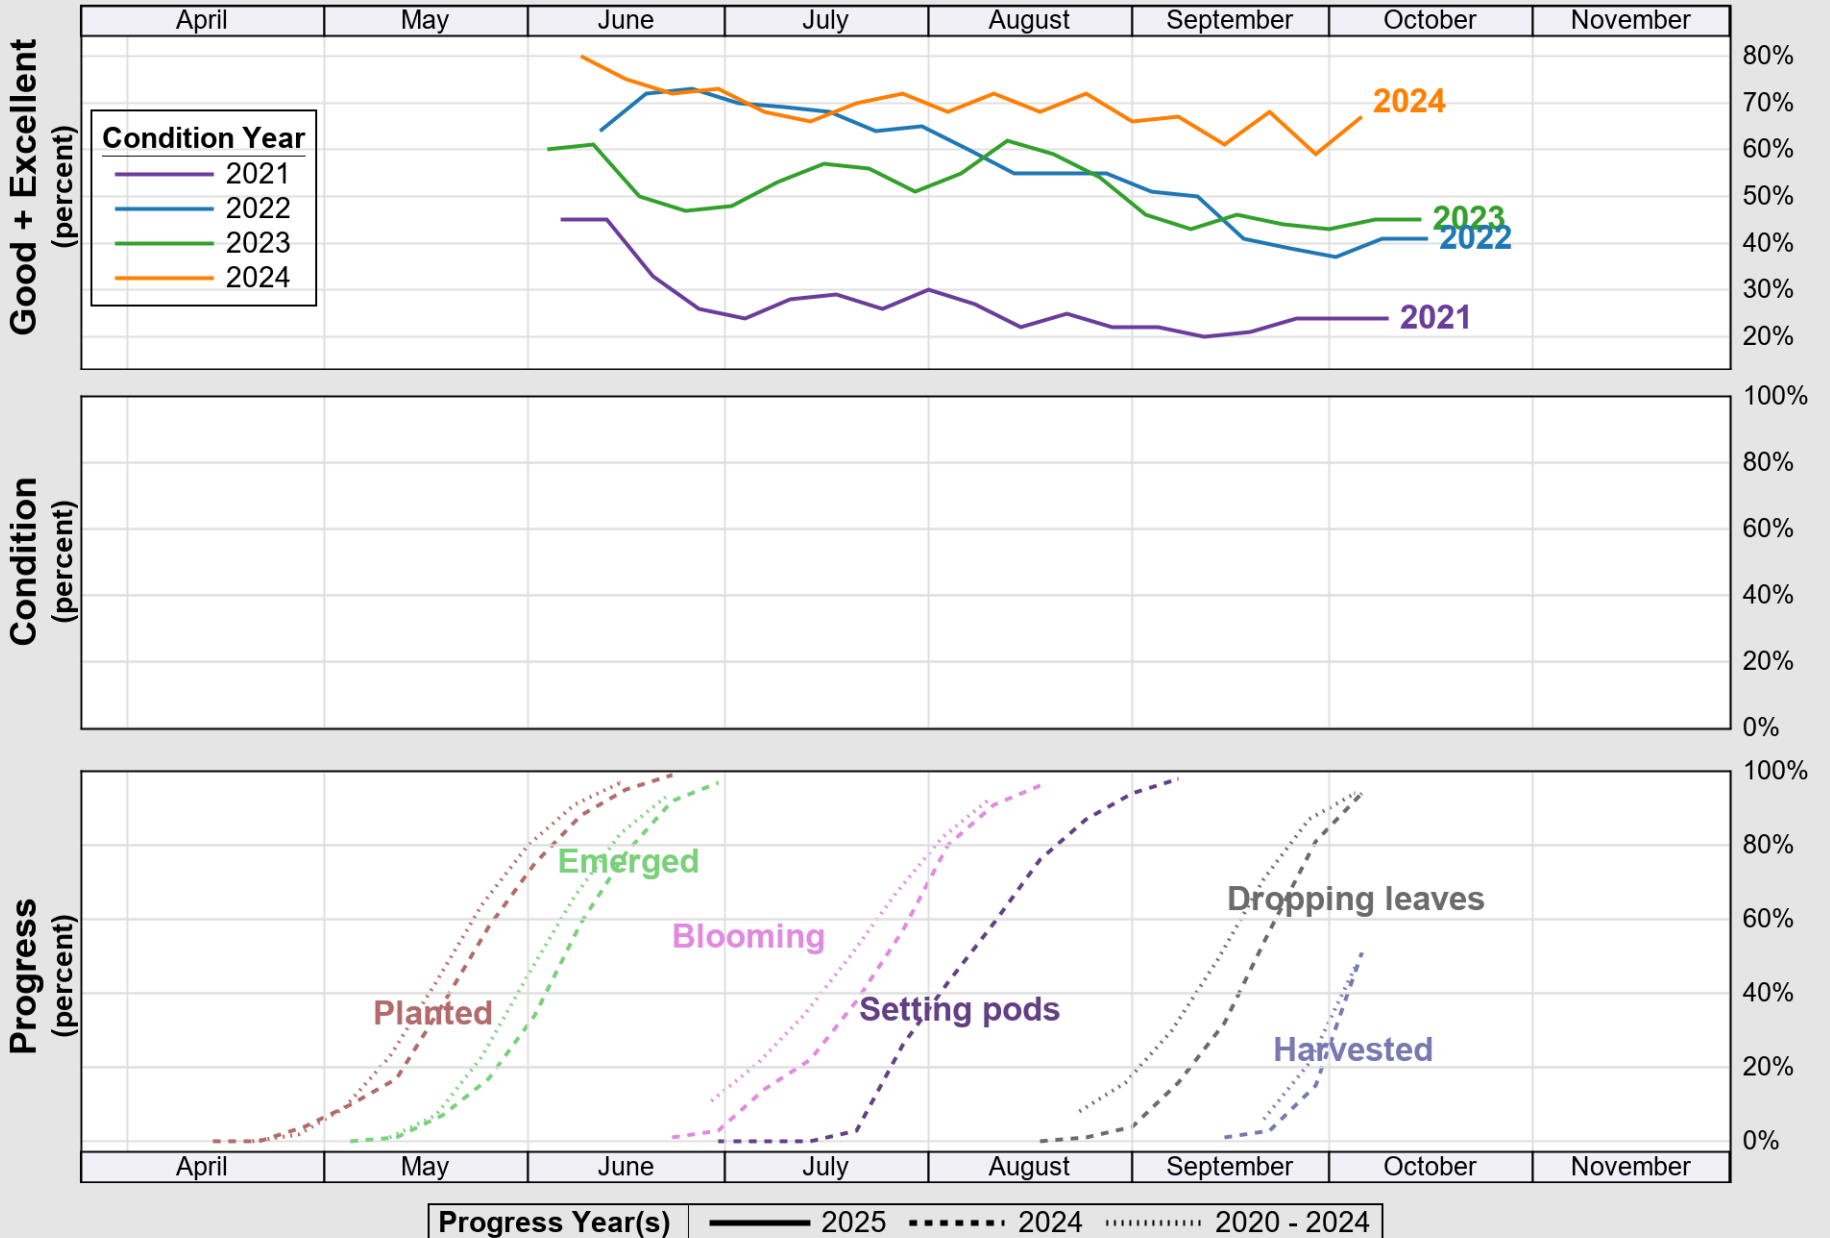

NASS

Source: National Agricultural Statistics Service (NASS), Crop Progress Report

USDA Crop Progress and Condition: Pasture and Range in South Dakota , 2025 **NASS**

Source: National Agricultural Statistics Service (NASS), Crop Progress Report

USDA

Crop Progress and Condition: Sorghum in South Dakota , 2025

NASS

Source: National Agricultural Statistics Service (NASS), Crop Progress Report

USDA

Crop Progress and Condition: Soybeans in South Dakota , 2025

NASS

Source: National Agricultural Statistics Service (NASS), Crop Progress Report

USDA

Crop Progress and Condition: Spring Wheat in South Dakota , 2025

NASS

Source: National Agricultural Statistics Service (NASS), Crop Progress Report

USDA

Crop Progress and Condition: Sunflower in South Dakota , 2025

NASS

Source: National Agricultural Statistics Service (NASS), Crop Progress Report

USDA

Crop Progress and Condition: Winter Wheat in South Dakota , 2025