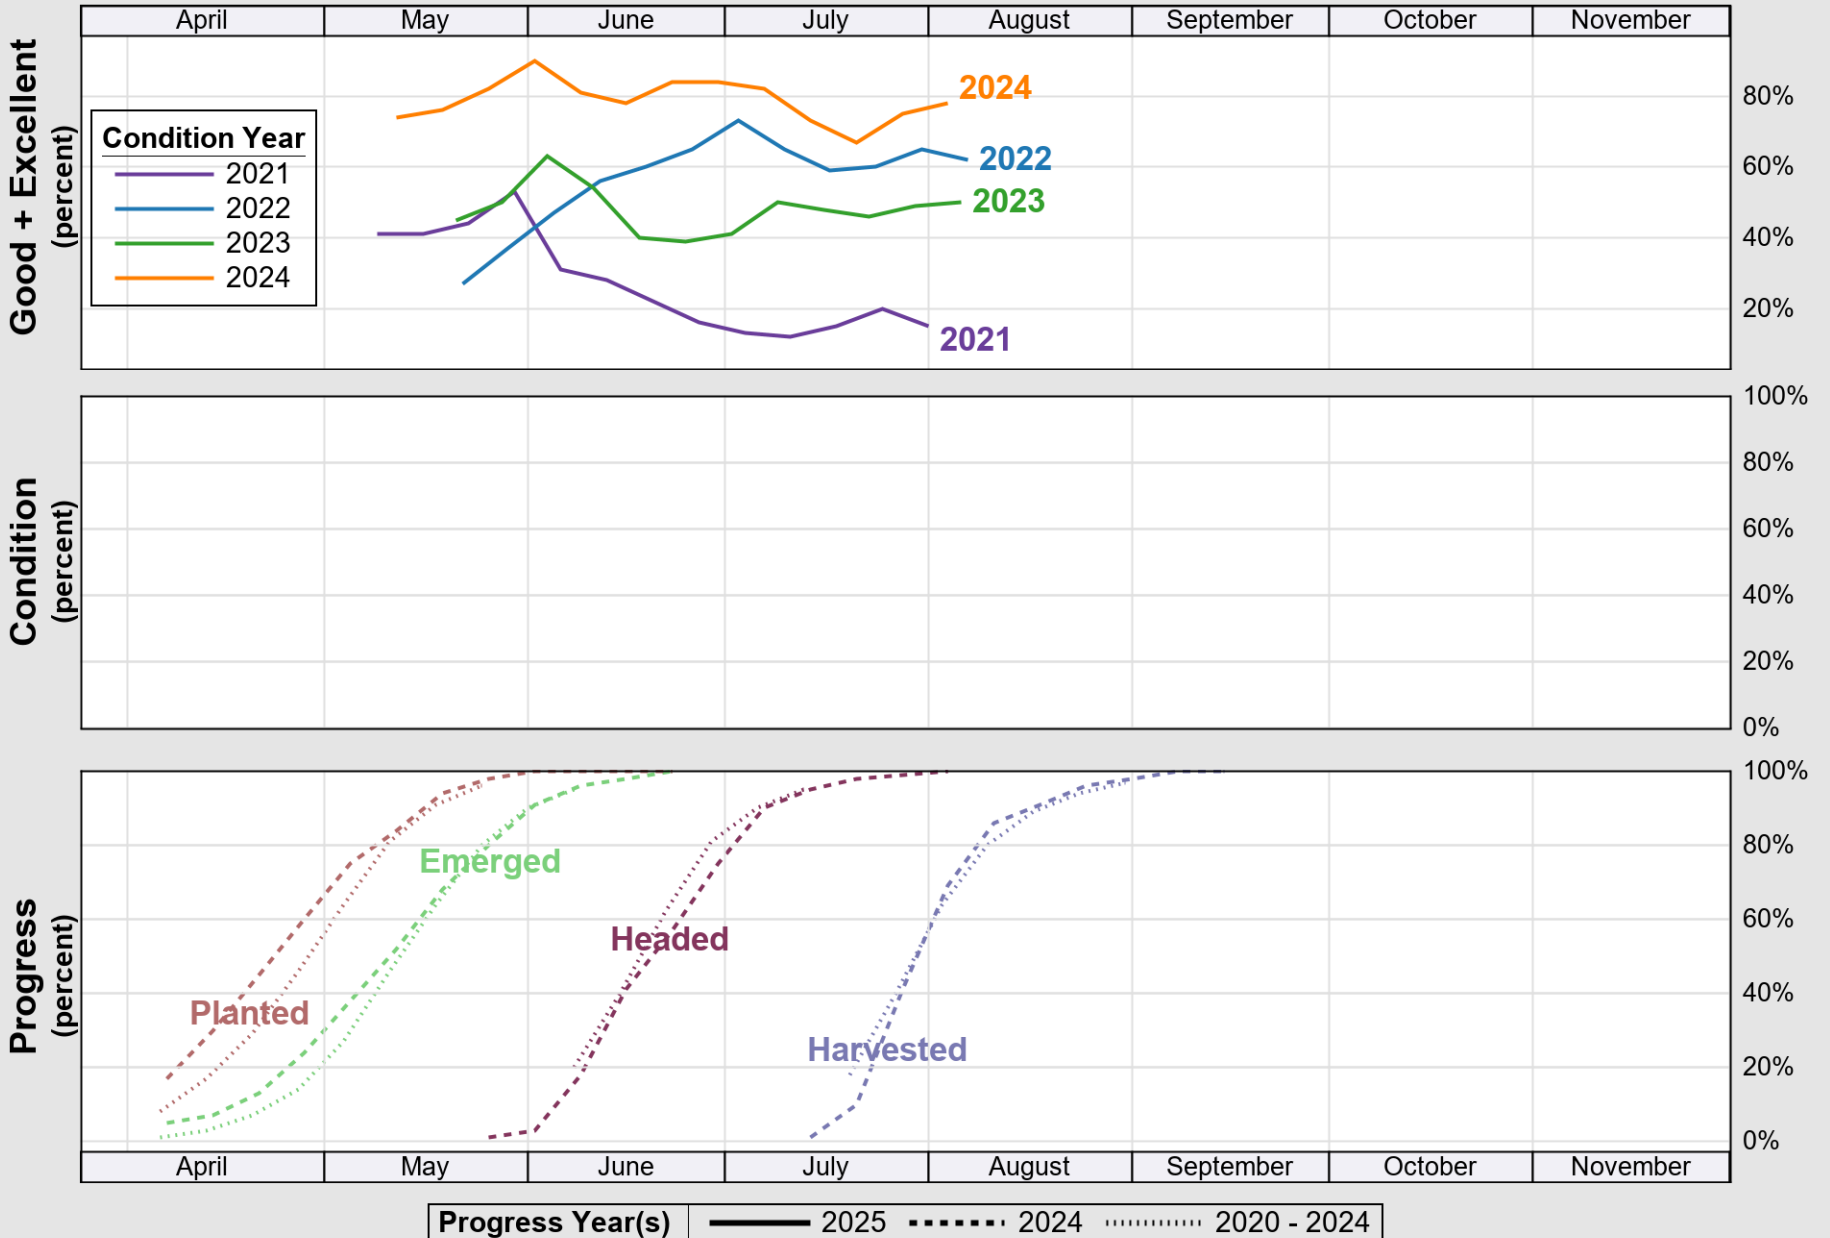

USDA

Crop Progress and Condition: Corn in South Dakota , 2025

NASS

Source: National Agricultural Statistics Service (NASS), Crop Progress Report

USDA

Crop Progress and Condition: Oats in South Dakota , 2025

NASS

Source: National Agricultural Statistics Service (NASS), Crop Progress Report

USDA Crop Progress and Condition: Pasture and Range in South Dakota , 2025 **NASS**

Source: National Agricultural Statistics Service (NASS), Crop Progress Report