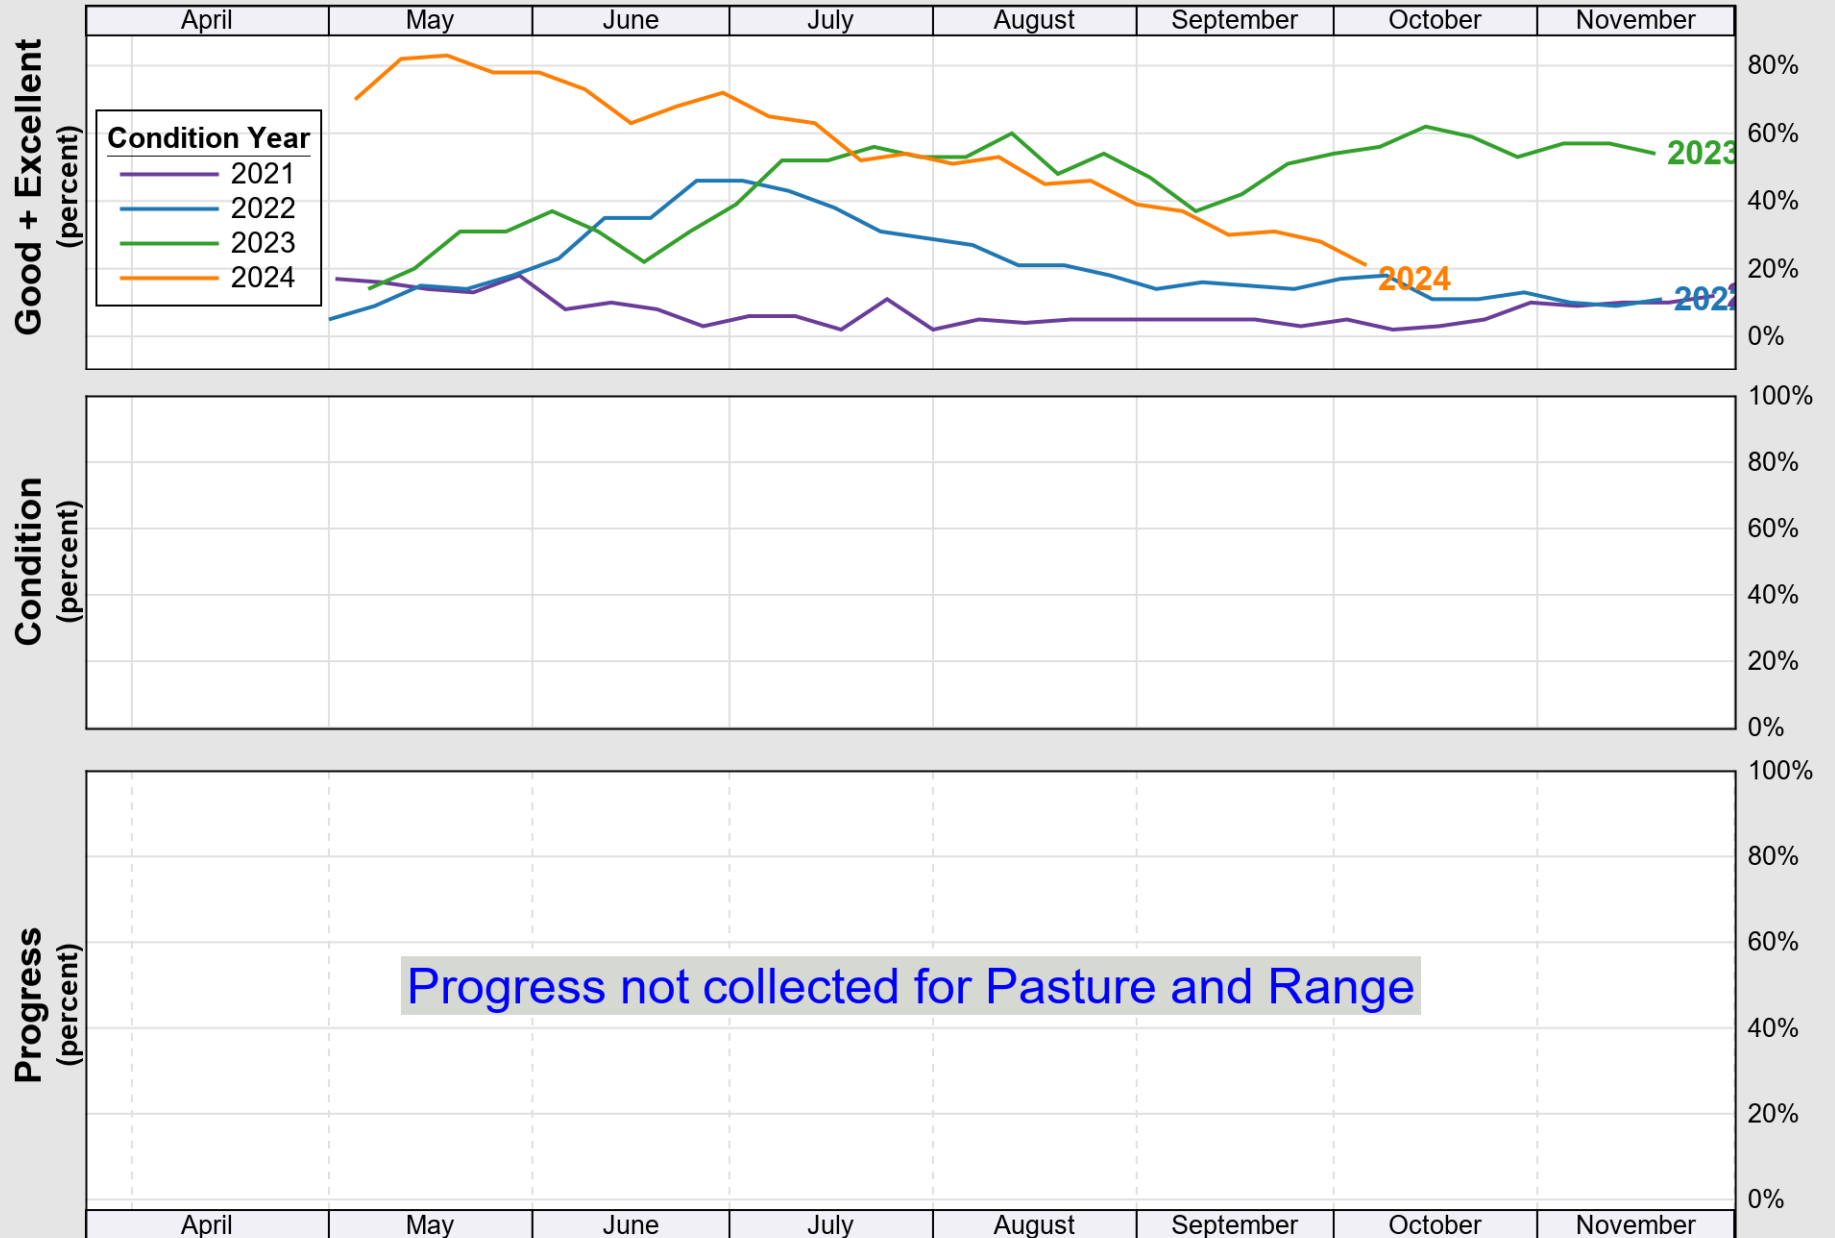

USDA

Crop Progress and Condition: Corn in South Dakota , 2025

NASS

Source: National Agricultural Statistics Service (NASS), Crop Progress Report

USDA

Crop Progress and Condition: Oats in South Dakota , 2025

NASS

Source: National Agricultural Statistics Service (NASS), Crop Progress Report

USDA Crop Progress and Condition: Pasture and Range in South Dakota , 2025 **NASS**

Source: National Agricultural Statistics Service (NASS), Crop Progress Report