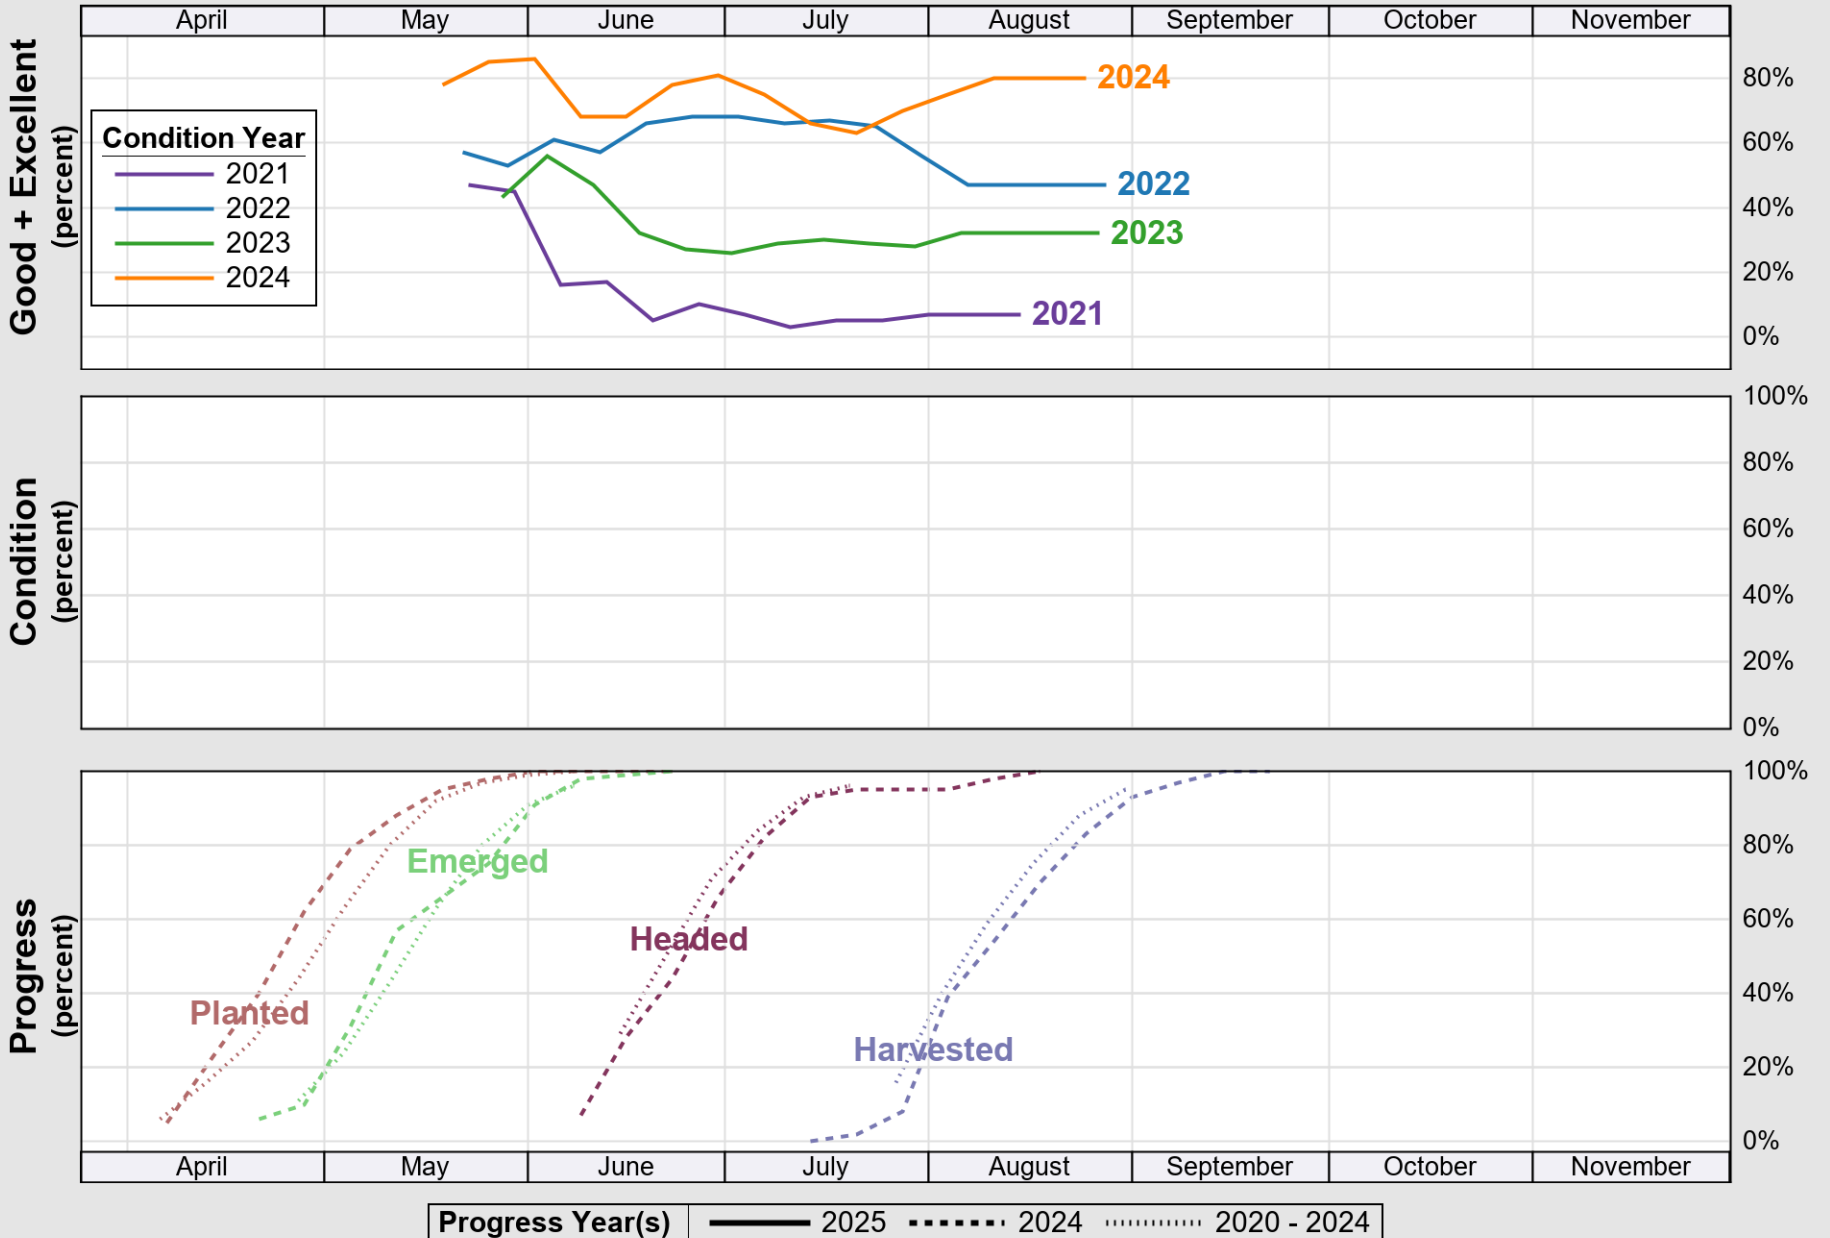

USDA

Crop Progress and Condition: Sorghum in South Dakota , 2025

NASS

Source: National Agricultural Statistics Service (NASS), Crop Progress Report

USDA

Crop Progress and Condition: Soybeans in South Dakota , 2025

NASS

Source: National Agricultural Statistics Service (NASS), Crop Progress Report

USDA

Crop Progress and Condition: Spring Wheat in South Dakota , 2025

NASS

Source: National Agricultural Statistics Service (NASS), Crop Progress Report

USDA

Crop Progress and Condition: Sunflower in South Dakota , 2025

NASS

Source: National Agricultural Statistics Service (NASS), Crop Progress Report

USDA

Crop Progress and Condition: Winter Wheat in South Dakota , 2025