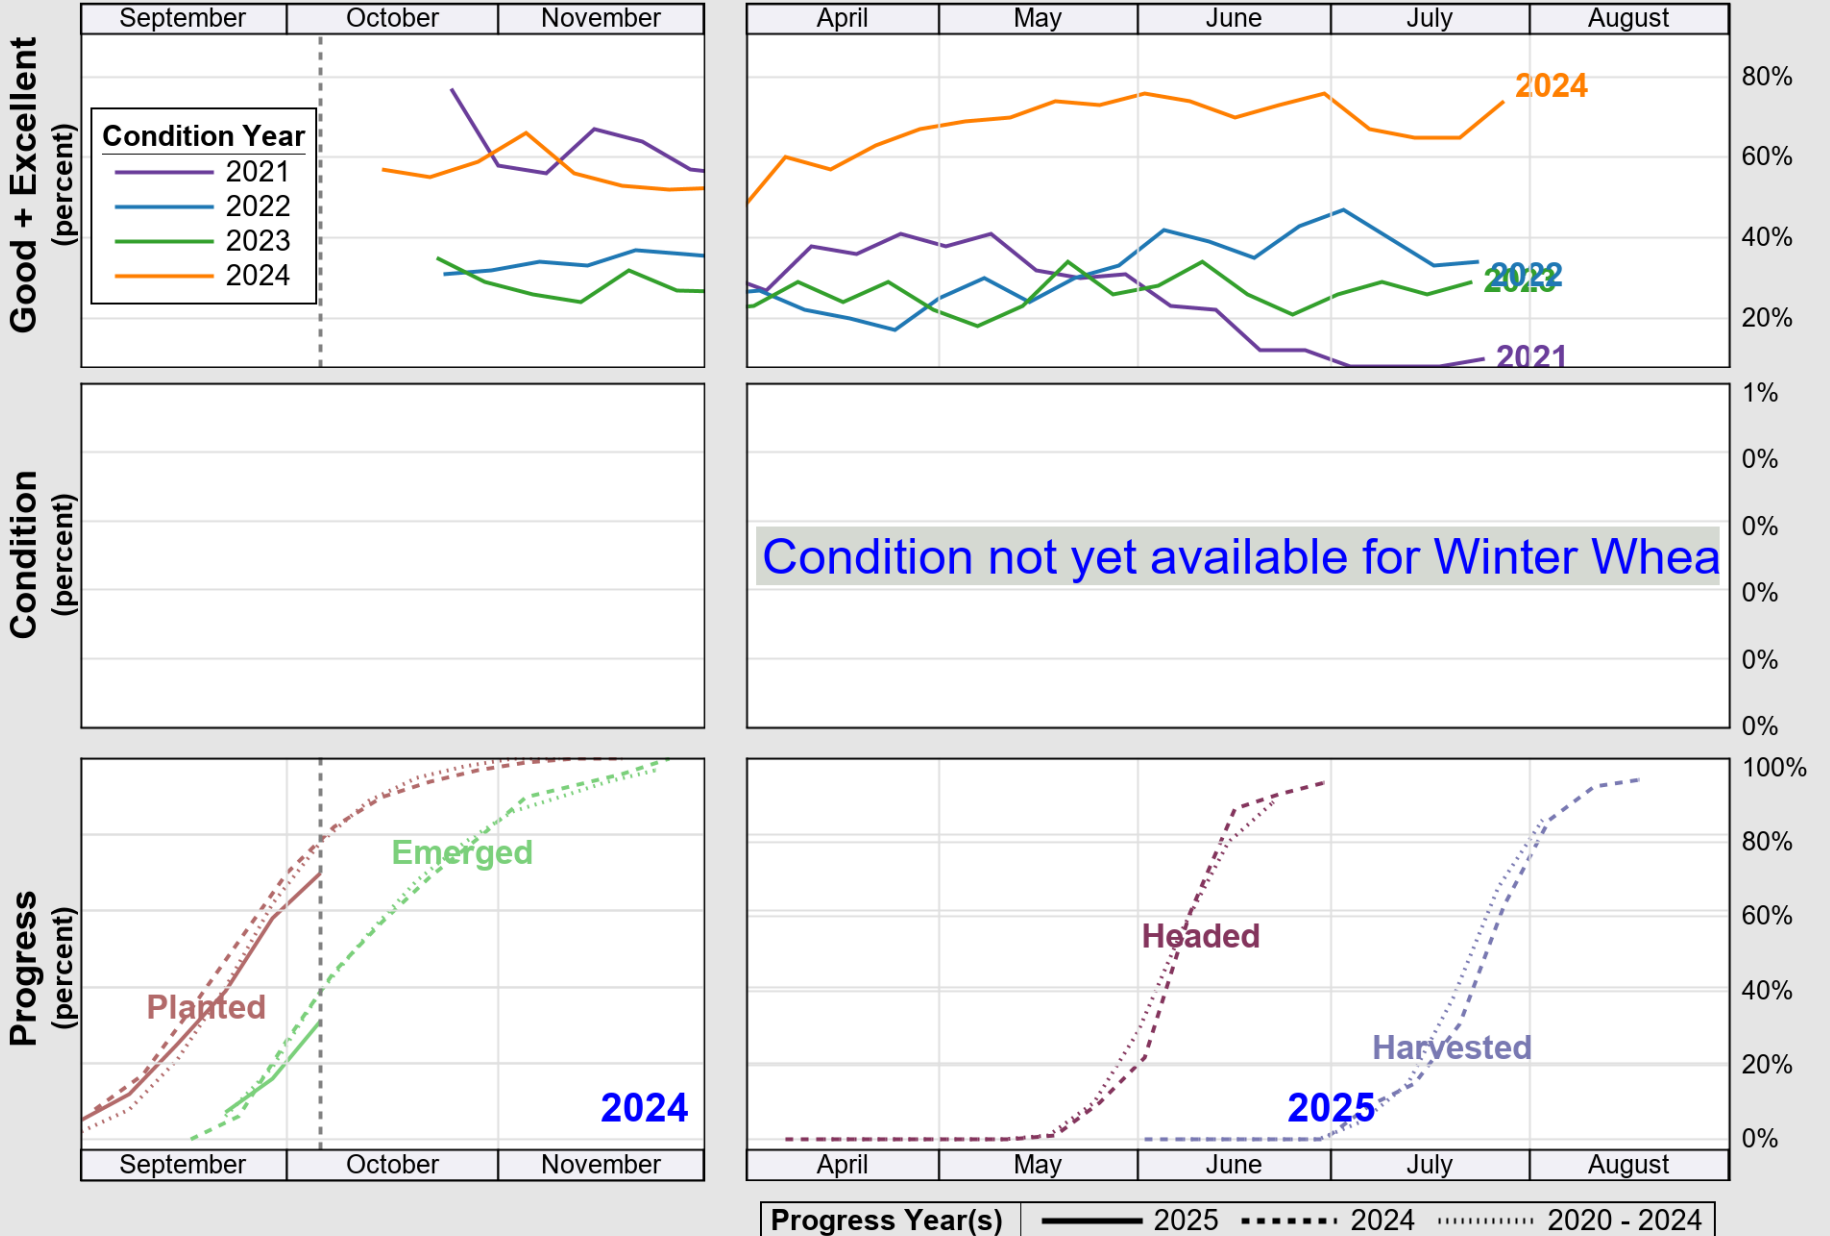

NASS

Source: National Agricultural Statistics Service (NASS), Crop Progress Report

USDA

Crop Progress and Condition: Spring Wheat in South Dakota , 2025

NASS

Source: National Agricultural Statistics Service (NASS), Crop Progress Report

USDA

Crop Progress and Condition: Sunflower in South Dakota , 2025

NASS

Source: National Agricultural Statistics Service (NASS), Crop Progress Report

USDA

Crop Progress and Condition: Winter Wheat in South Dakota , 2025

NASS

Source: National Agricultural Statistics Service (NASS), Crop Progress Report