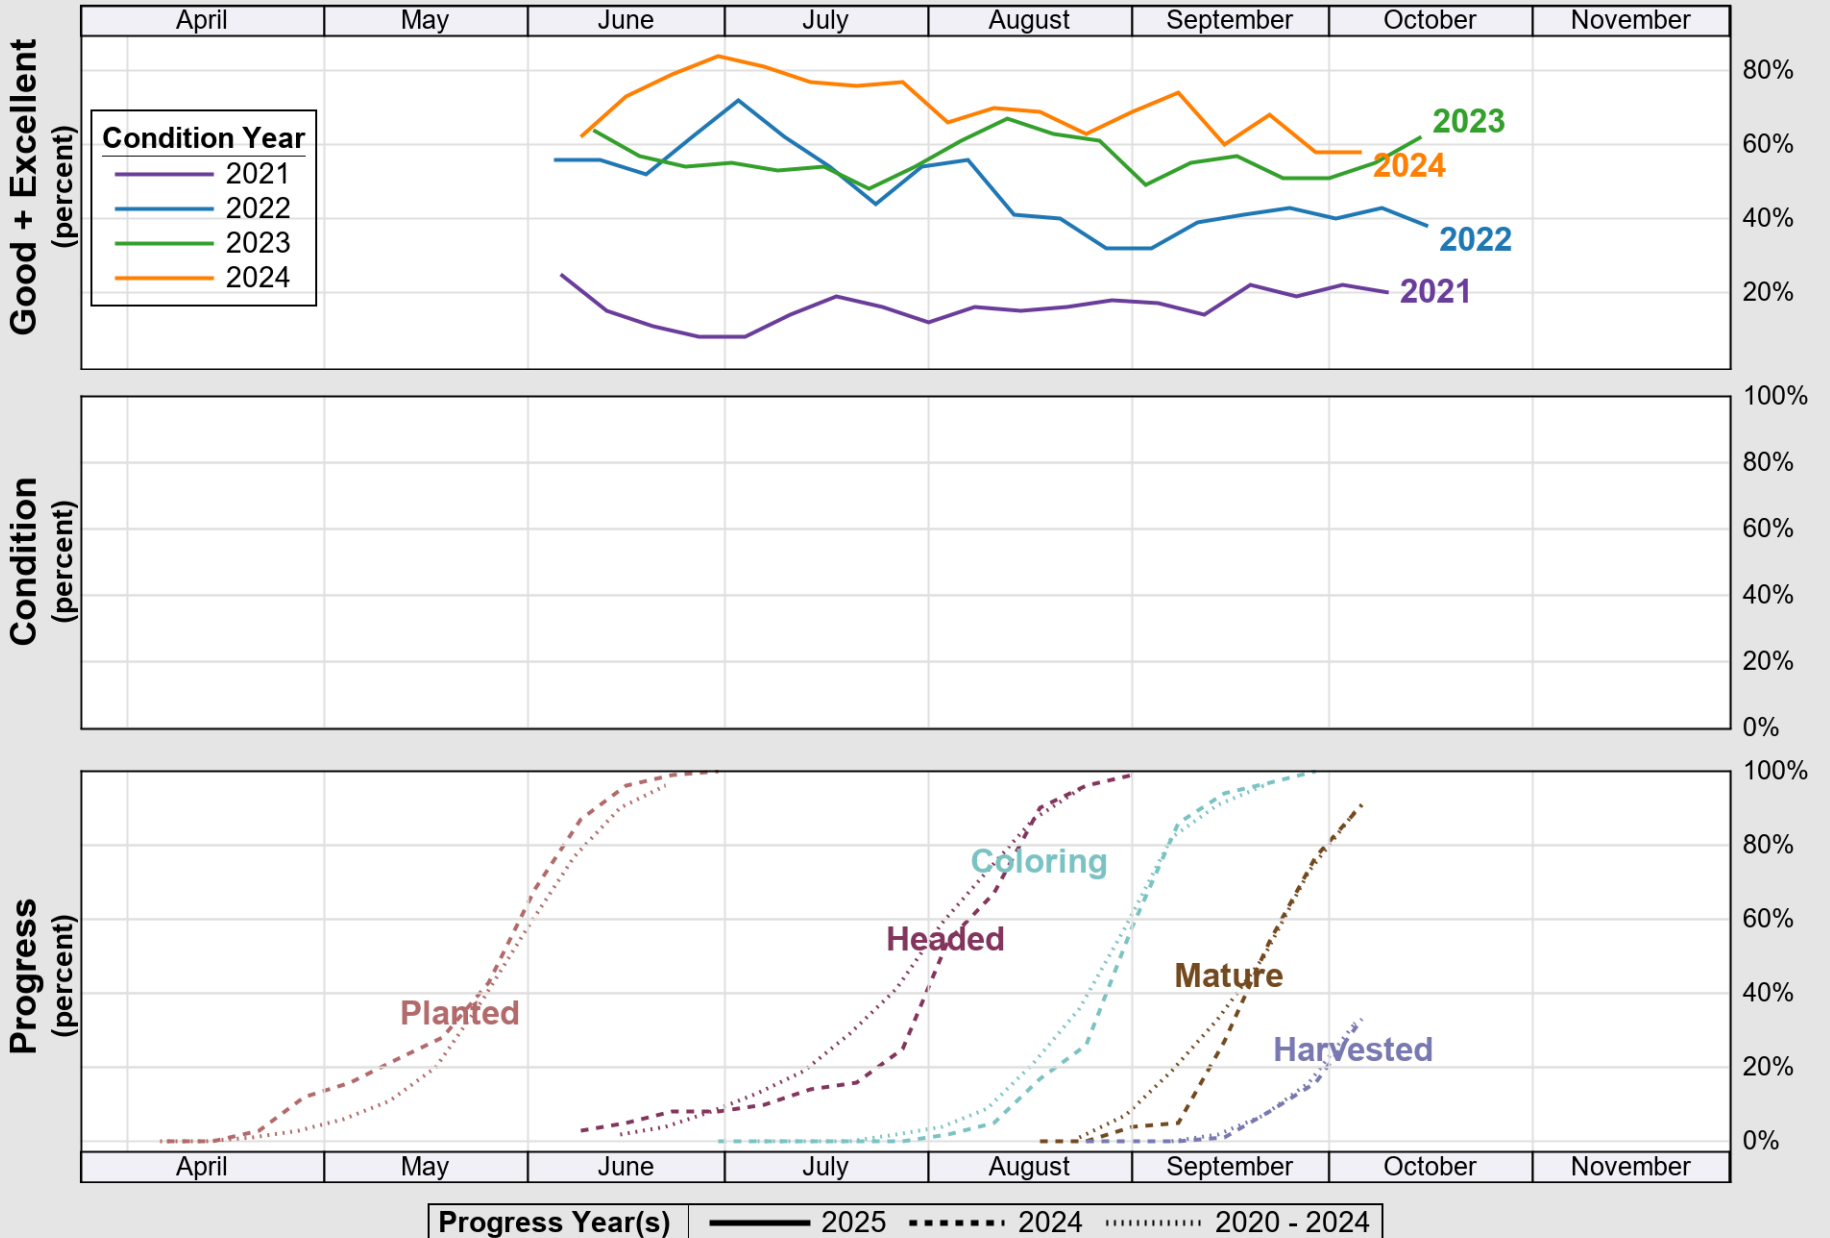

USDA

Crop Progress and Condition: Corn in South Dakota , 2025

NASS

Source: National Agricultural Statistics Service (NASS), Crop Progress Report

USDA

Crop Progress and Condition: Oats in South Dakota , 2025

NASS

Source: National Agricultural Statistics Service (NASS), Crop Progress Report

USDA Crop Progress and Condition: Pasture and Range in South Dakota , 2025 **NASS**

Source: National Agricultural Statistics Service (NASS), Crop Progress Report

USDA

Crop Progress and Condition: Sorghum in South Dakota , 2025

NASS

Source: National Agricultural Statistics Service (NASS), Crop Progress Report

USDA

Crop Progress and Condition: Soybeans in South Dakota , 2025

NASS

Source: National Agricultural Statistics Service (NASS), Crop Progress Report

USDA

Crop Progress and Condition: Spring Wheat in South Dakota , 2025

NASS

Source: National Agricultural Statistics Service (NASS), Crop Progress Report