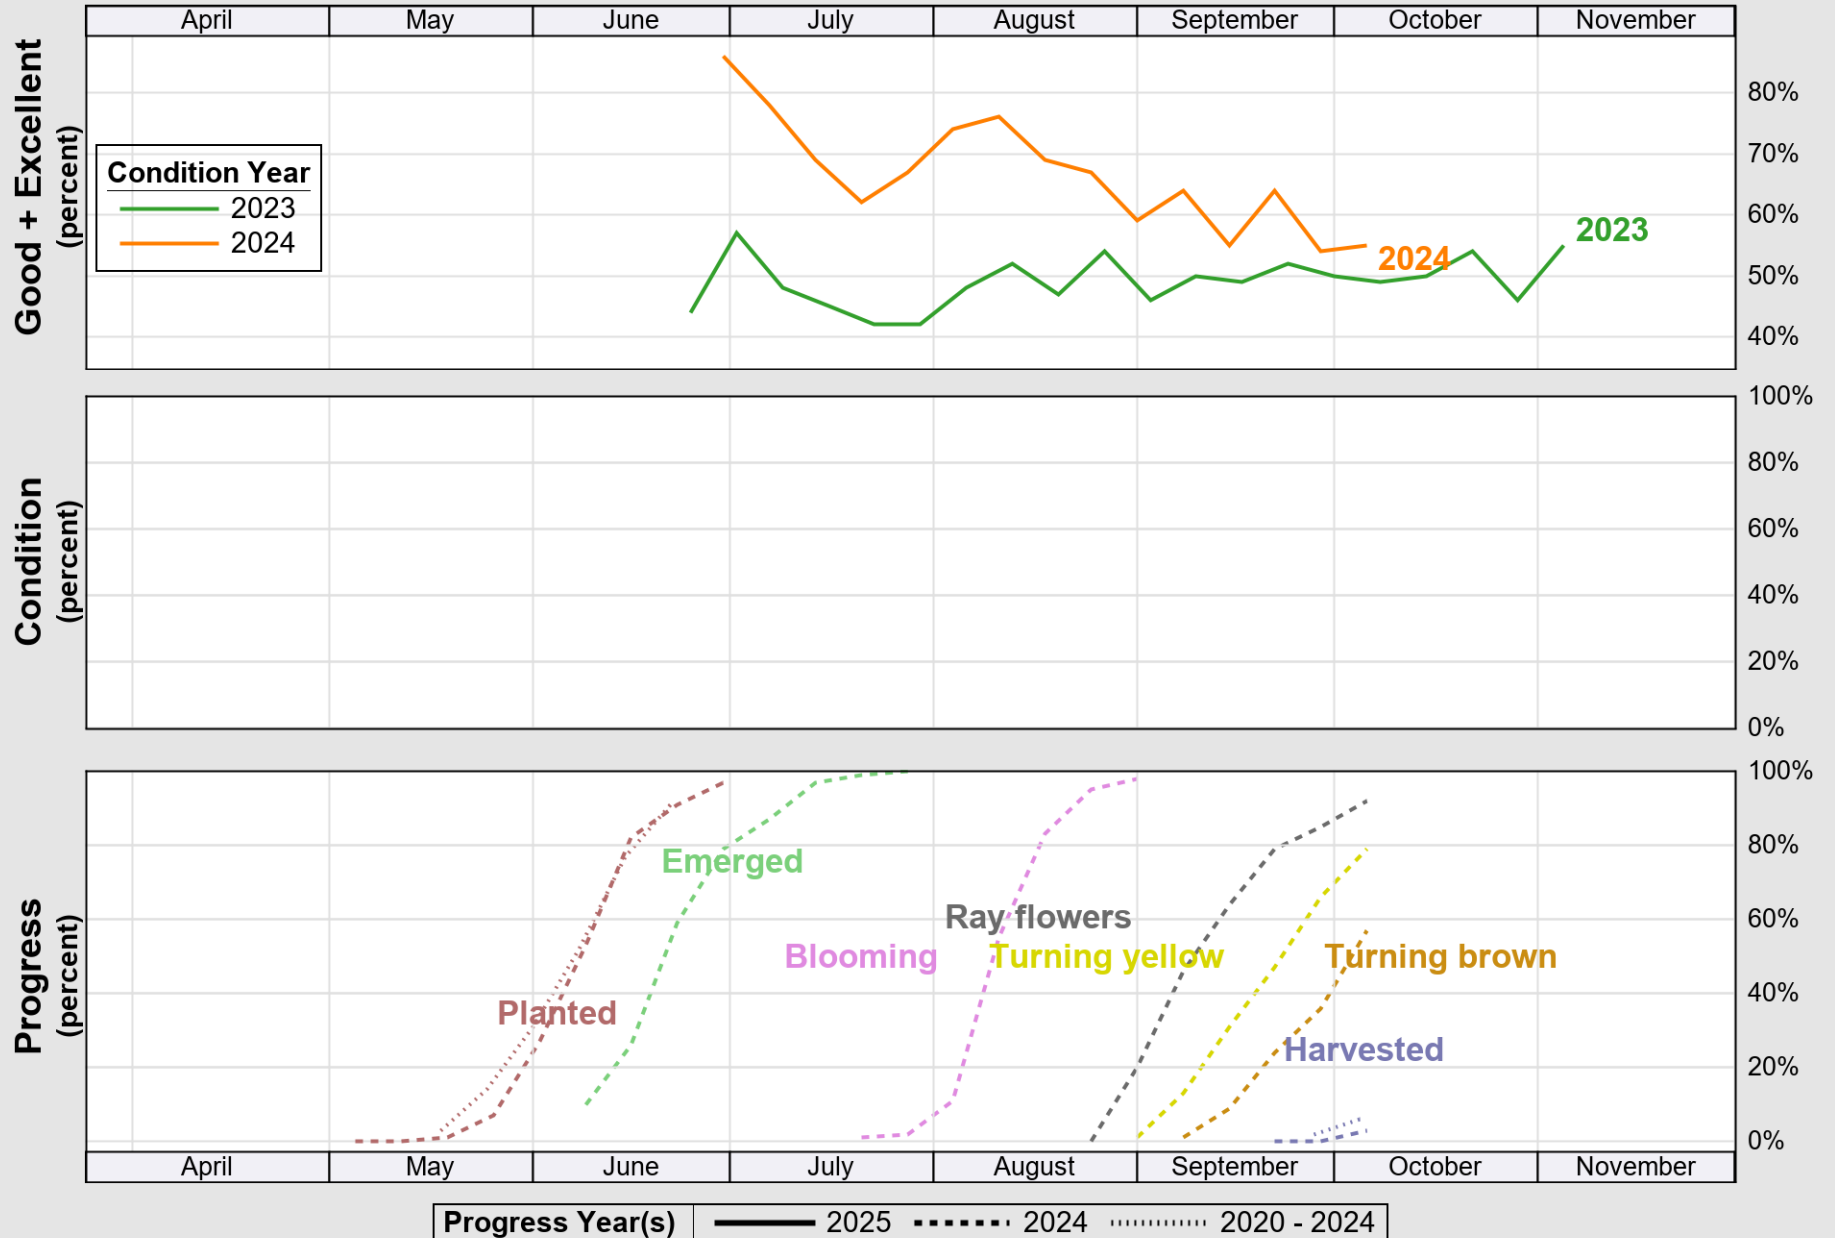

USDA

Crop Progress and Condition: Sorghum in South Dakota , 2025

NASS

Source: National Agricultural Statistics Service (NASS), Crop Progress Report

USDA

Crop Progress and Condition: Soybeans in South Dakota , 2025

NASS

Source: National Agricultural Statistics Service (NASS), Crop Progress Report

USDA

Crop Progress and Condition: Spring Wheat in South Dakota , 2025

NASS

Source: National Agricultural Statistics Service (NASS), Crop Progress Report

USDA

Crop Progress and Condition: Sunflower in South Dakota , 2025

NASS

Source: National Agricultural Statistics Service (NASS), Crop Progress Report

USDA

Crop Progress and Condition: Winter Wheat in South Dakota , 2025