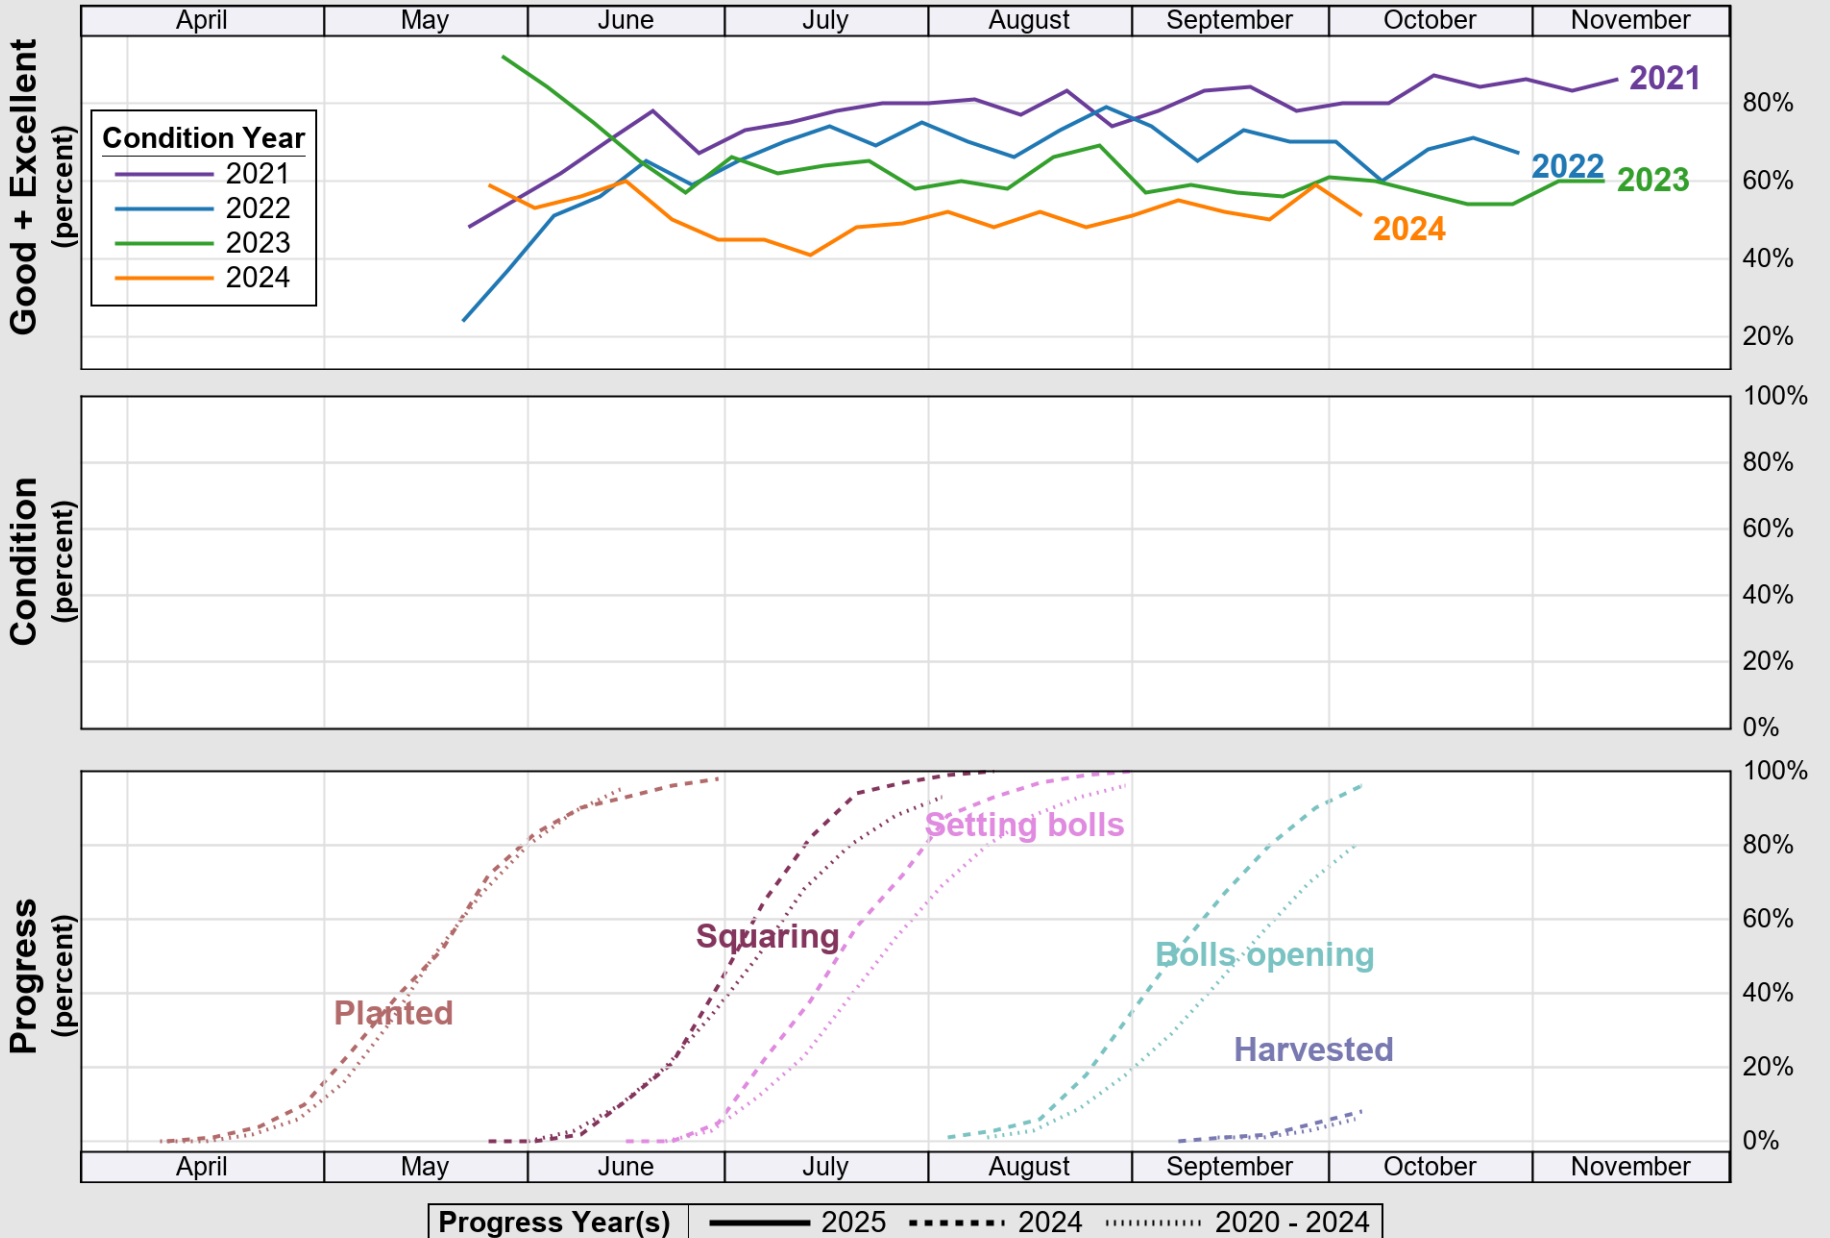

USDA

Crop Progress and Condition: Corn in South Carolina , 2025

NASS

Source: National Agricultural Statistics Service (NASS), Crop Progress Report

USDA

Crop Progress and Condition: Cotton in South Carolina , 2025

NASS

Source: National Agricultural Statistics Service (NASS), Crop Progress Report

USDA Crop Progress and Condition: Pasture and Range in South Carolina , 2025 **NASS**

Source: National Agricultural Statistics Service (NASS), Crop Progress Report

USDA

Crop Progress and Condition: Peanuts in South Carolina , 2025

NASS

Progress Year(s) — 2025 2024 2020 - 2024

Source: National Agricultural Statistics Service (NASS), Crop Progress Report

USDA

Crop Progress and Condition: Soybeans in South Carolina , 2025

NASS

Progress Year(s) ——— 2025 2024 2020 - 2024

Source: National Agricultural Statistics Service (NASS), Crop Progress Report

USDA

Crop Progress and Condition: Winter Wheat in South Carolina , 2025

NASS

Source: National Agricultural Statistics Service (NASS), Crop Progress Report