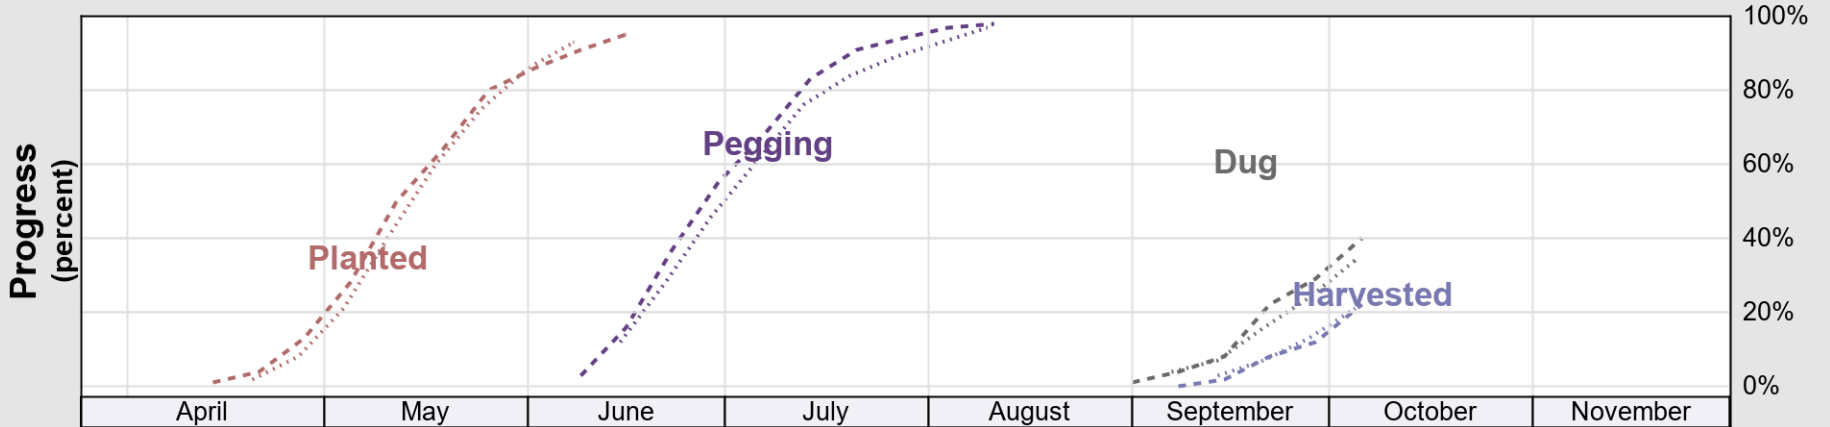

NASS

Source: National Agricultural Statistics Service (NASS), Crop Progress Report

USDA Crop Progress and Condition: Pasture and Range in South Carolina , 2025 **NASS**

Source: National Agricultural Statistics Service (NASS), Crop Progress Report

USDA

Crop Progress and Condition: Peanuts in South Carolina , 2025

NASS

Progress Year(s) — 2025 2024 2020 - 2024

Source: National Agricultural Statistics Service (NASS), Crop Progress Report

USDA

Crop Progress and Condition: Soybeans in South Carolina , 2025