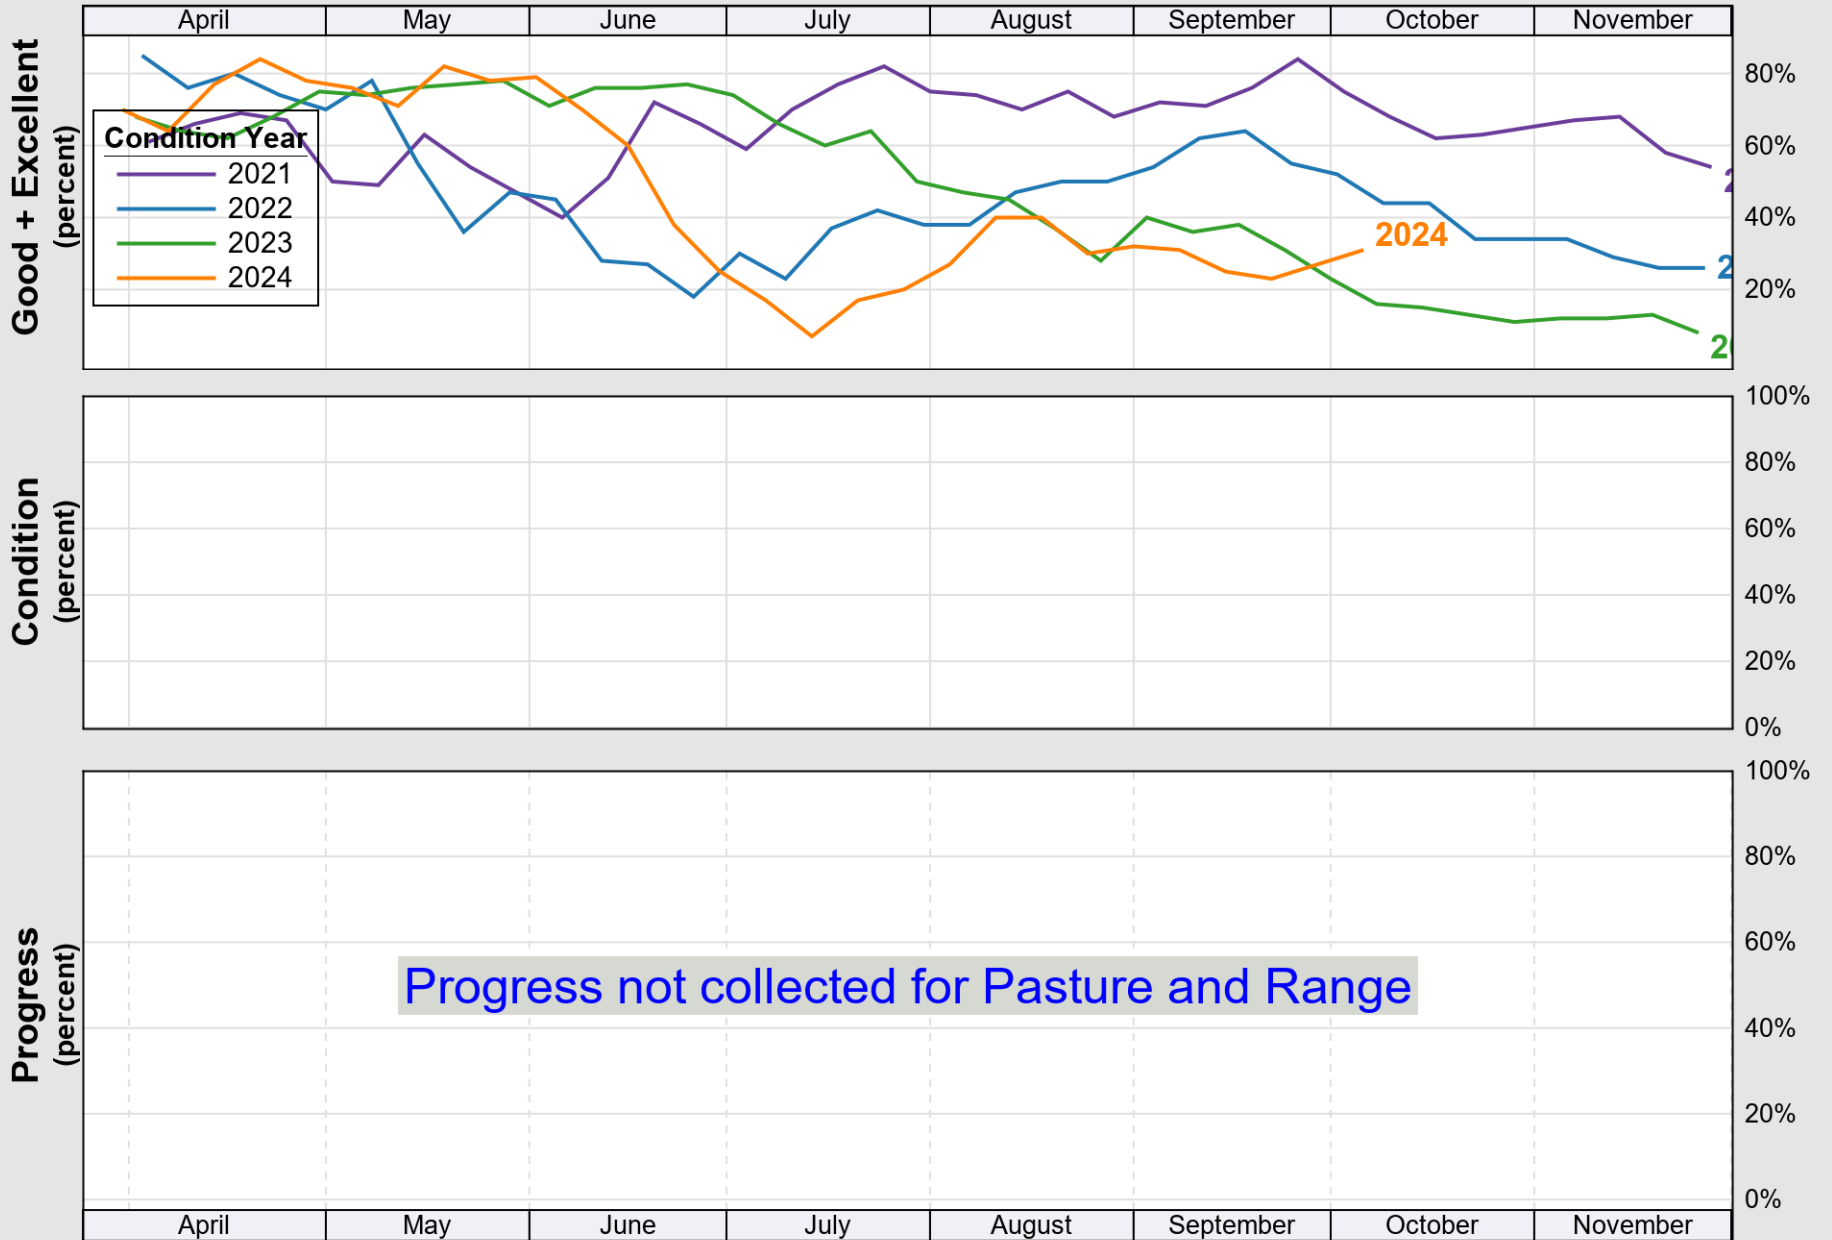

USDA

Crop Progress and Condition: Corn in South Carolina , 2025

NASS

Source: National Agricultural Statistics Service (NASS), Crop Progress Report

USDA

Crop Progress and Condition: Cotton in South Carolina , 2025

NASS

Source: National Agricultural Statistics Service (NASS), Crop Progress Report

USDA Crop Progress and Condition: Pasture and Range in South Carolina , 2025 **NASS**

Source: National Agricultural Statistics Service (NASS), Crop Progress Report

USDA

Crop Progress and Condition: Peanuts in South Carolina , 2025

NASS

Progress Year(s) — 2025 2024 2020 - 2024

Source: National Agricultural Statistics Service (NASS), Crop Progress Report

USDA

Crop Progress and Condition: Soybeans in South Carolina , 2025

NASS

Progress Year(s) ——— 2025 2024 2020 - 2024

Source: National Agricultural Statistics Service (NASS), Crop Progress Report

USDA

Crop Progress and Condition: Winter Wheat in South Carolina , 2025

NASS

Source: National Agricultural Statistics Service (NASS), Crop Progress Report