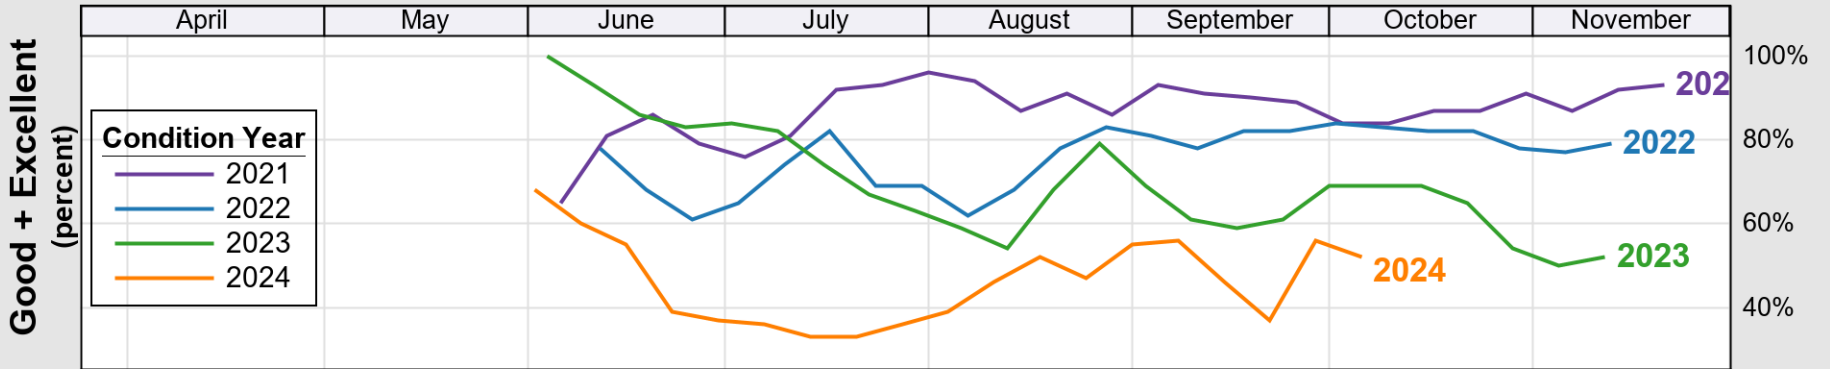

USDA

Crop Progress and Condition: Peanuts in South Carolina , 2025

NASS

Progress Year(s) — 2025 2024 2020 - 2024

Source: National Agricultural Statistics Service (NASS), Crop Progress Report

USDA

Crop Progress and Condition: Soybeans in South Carolina , 2025

NASS

Progress Year(s) ——— 2025 2024 2020 - 2024

Source: National Agricultural Statistics Service (NASS), Crop Progress Report

USDA

Crop Progress and Condition: Winter Wheat in South Carolina , 2025

NASS

Source: National Agricultural Statistics Service (NASS), Crop Progress Report