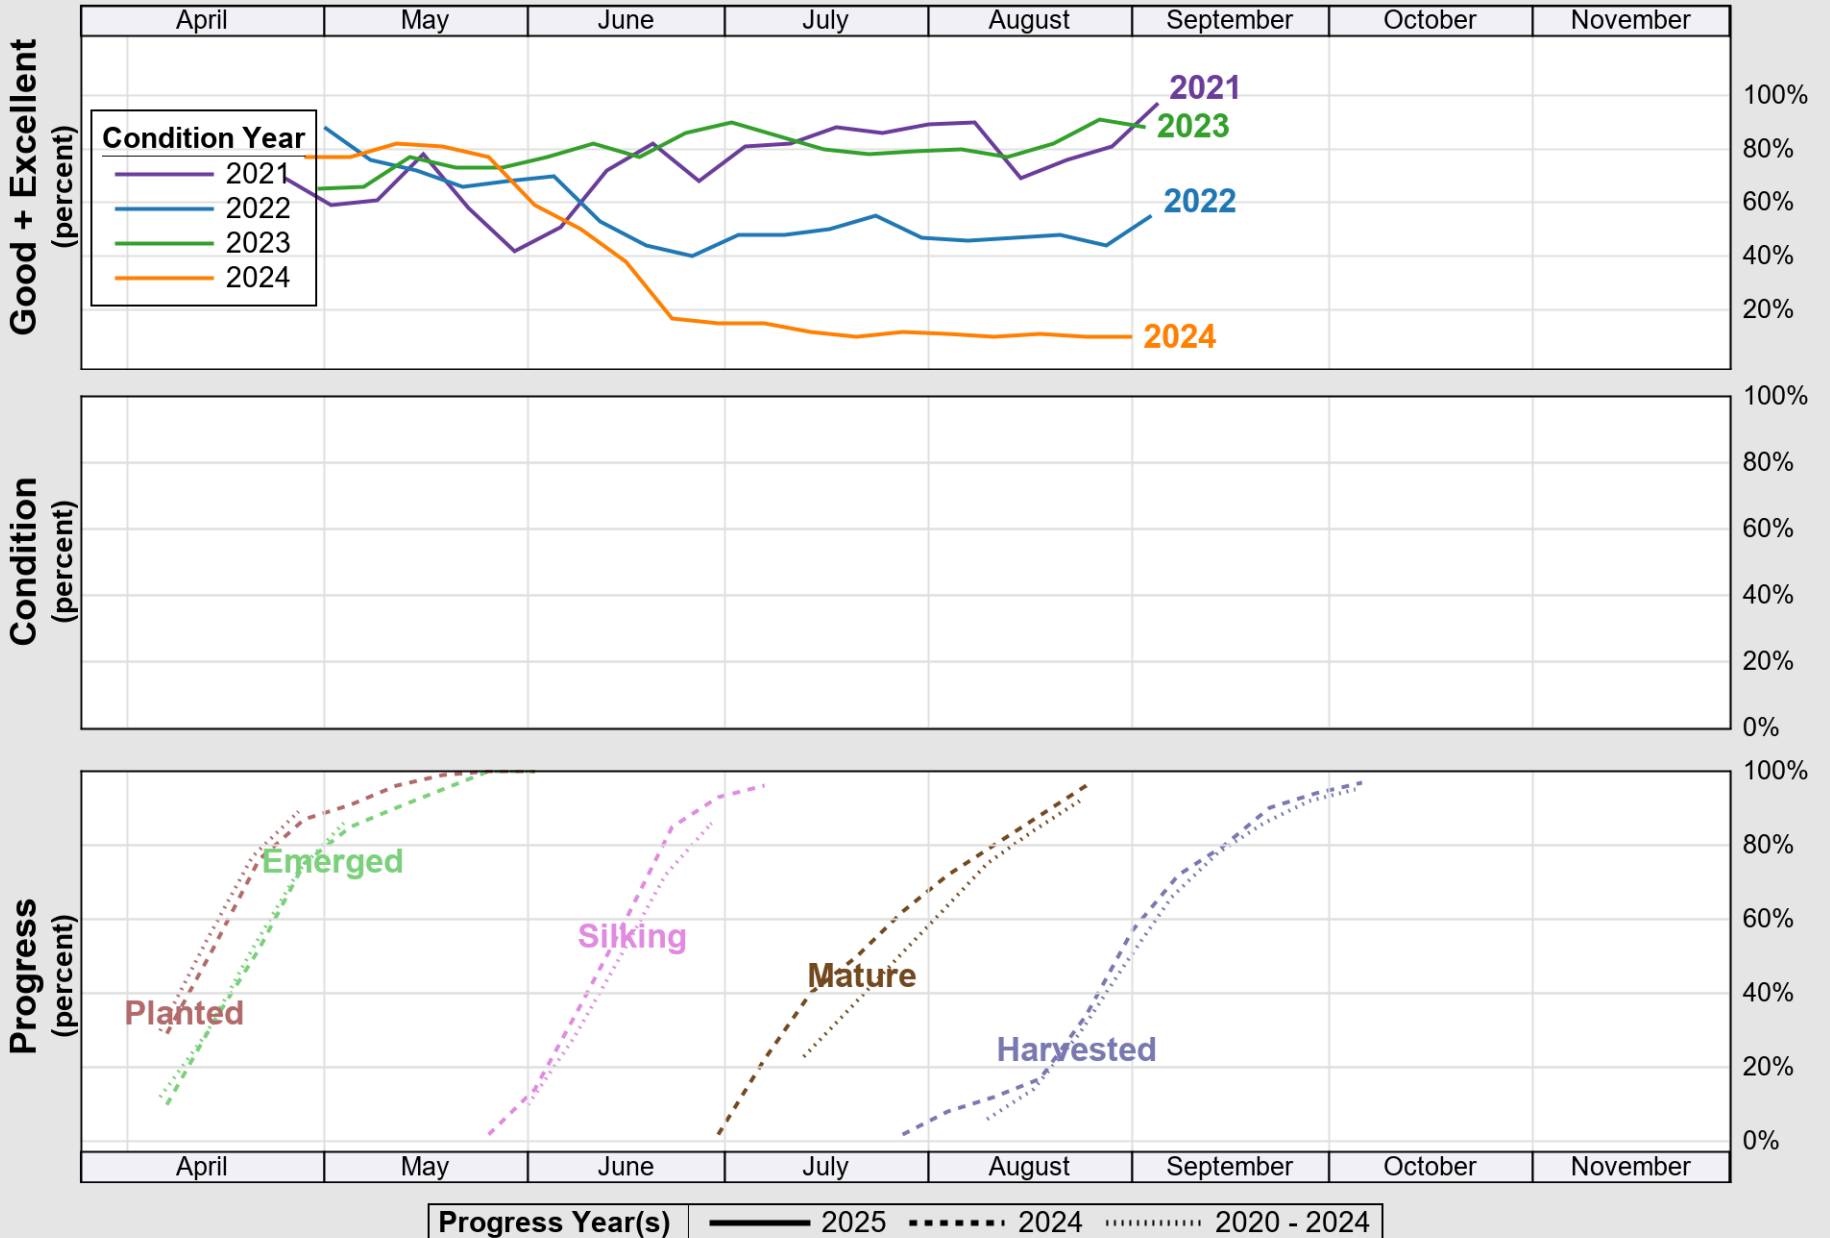

USDA

Crop Progress and Condition: Corn in South Carolina , 2025

NASS

Source: National Agricultural Statistics Service (NASS), Crop Progress Report

USDA

Crop Progress and Condition: Cotton in South Carolina , 2025

NASS

Source: National Agricultural Statistics Service (NASS), Crop Progress Report

USDA Crop Progress and Condition: Pasture and Range in South Carolina , 2025 **NASS**

Source: National Agricultural Statistics Service (NASS), Crop Progress Report

USDA

Crop Progress and Condition: Peanuts in South Carolina , 2025

NASS

Progress Year(s) — 2025 2024 2020 - 2024

Source: National Agricultural Statistics Service (NASS), Crop Progress Report

USDA

Crop Progress and Condition: Soybeans in South Carolina , 2025

NASS

Progress Year(s) ——— 2025 2024 2020 - 2024

Source: National Agricultural Statistics Service (NASS), Crop Progress Report

USDA

Crop Progress and Condition: Winter Wheat in South Carolina , 2025

NASS

Source: National Agricultural Statistics Service (NASS), Crop Progress Report