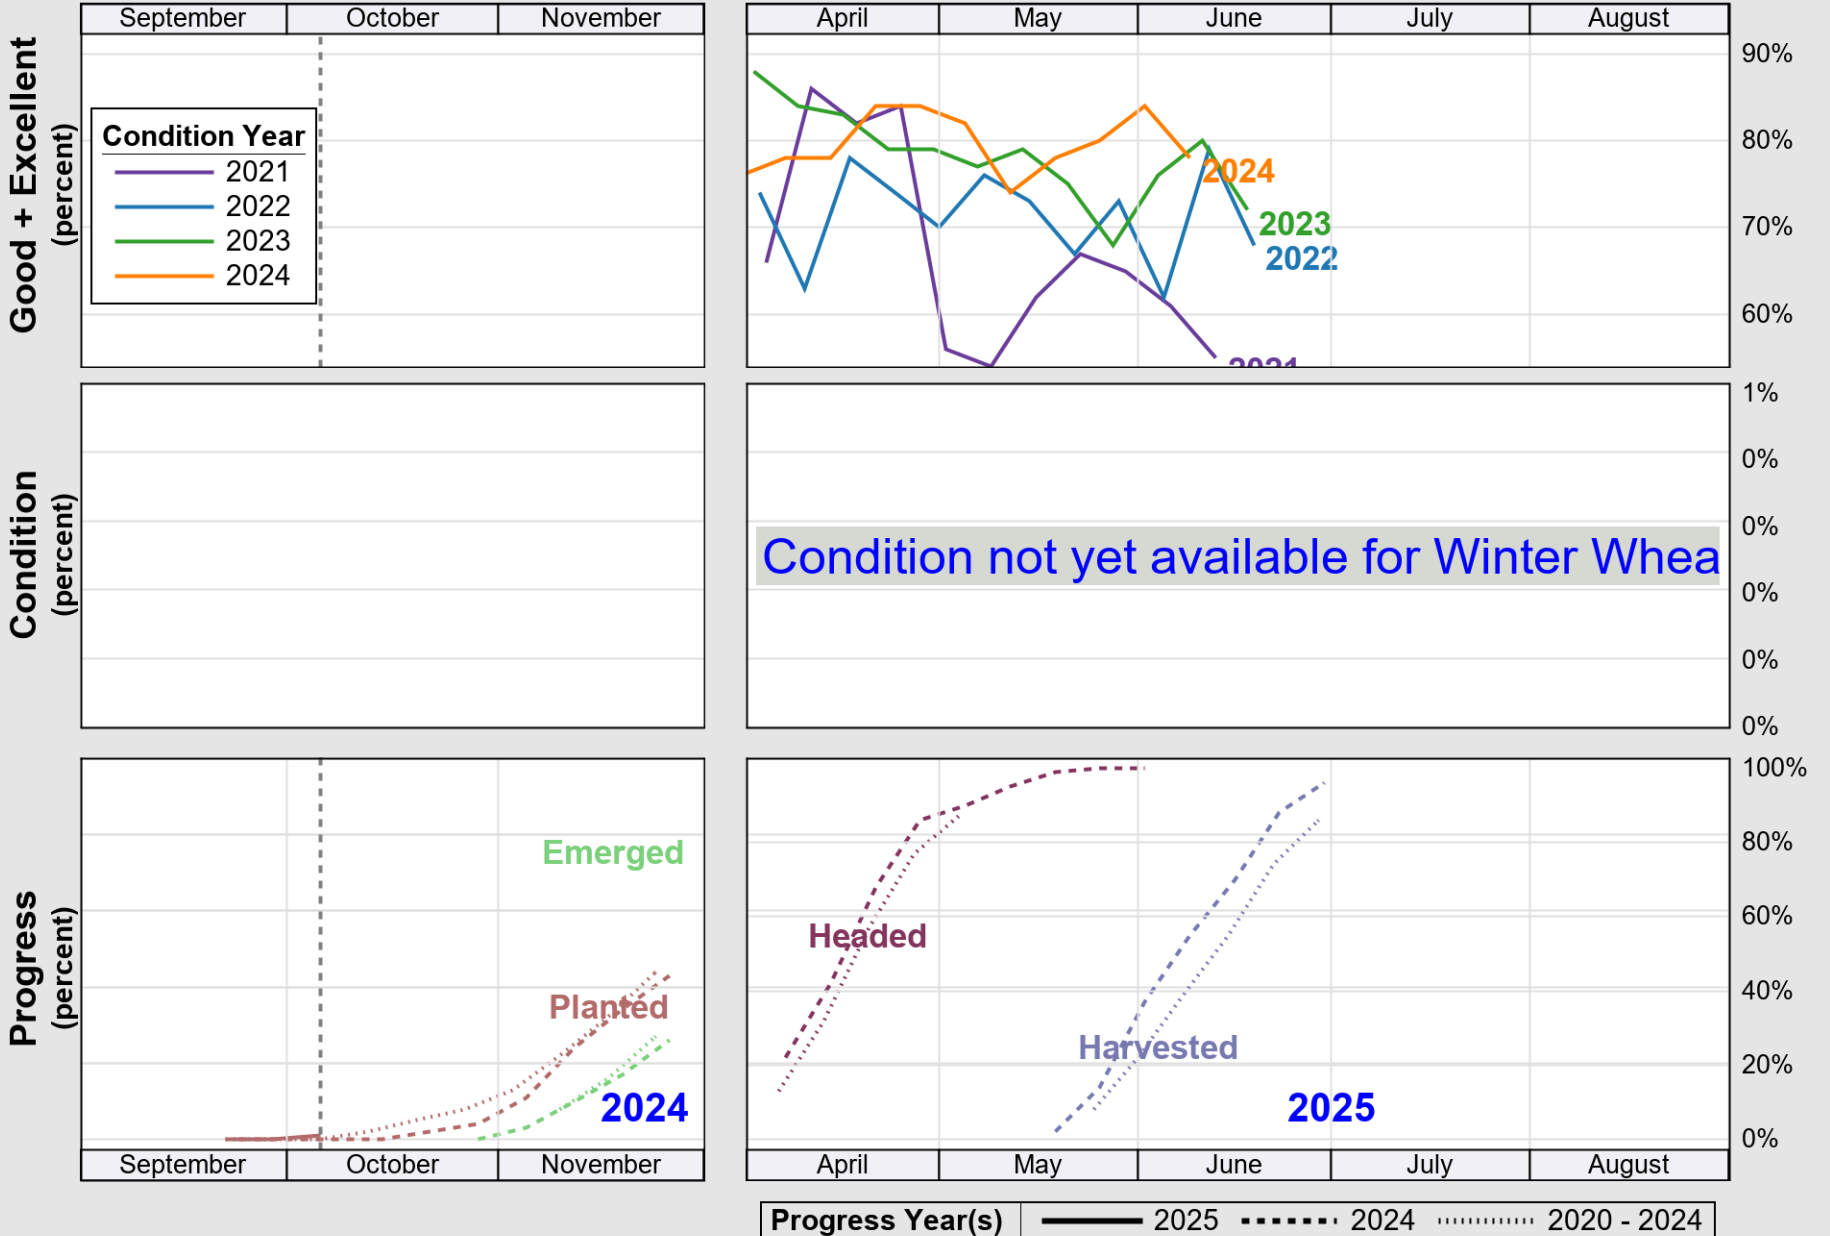

USDA

Crop Progress and Condition: Peanuts in South Carolina , 2025

NASS

Progress Year(s) — 2025 2024 2020 - 2024

Source: National Agricultural Statistics Service (NASS), Crop Progress Report

USDA

Crop Progress and Condition: Soybeans in South Carolina , 2025

NASS

Progress Year(s) ——— 2025 2024 2020 - 2024

Source: National Agricultural Statistics Service (NASS), Crop Progress Report

USDA

Crop Progress and Condition: Winter Wheat in South Carolina , 2025

NASS

Source: National Agricultural Statistics Service (NASS), Crop Progress Report