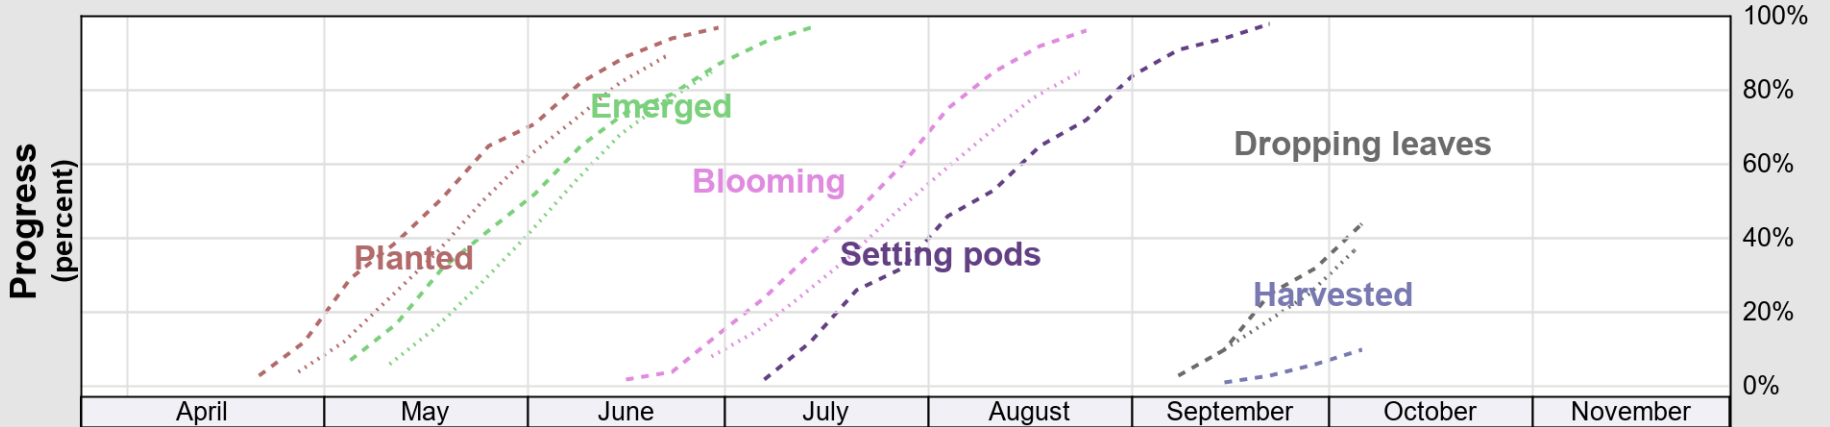

USDA

Crop Progress and Condition: Peanuts in South Carolina , 2025

NASS

Progress Year(s) — 2025 2024 2020 - 2024

Source: National Agricultural Statistics Service (NASS), Crop Progress Report

USDA

Crop Progress and Condition: Soybeans in South Carolina , 2025

NASS

Progress Year(s) ——— 2025 2024 2020 - 2024

Source: National Agricultural Statistics Service (NASS), Crop Progress Report

USDA

Crop Progress and Condition: Winter Wheat in South Carolina , 2025

NASS

Source: National Agricultural Statistics Service (NASS), Crop Progress Report