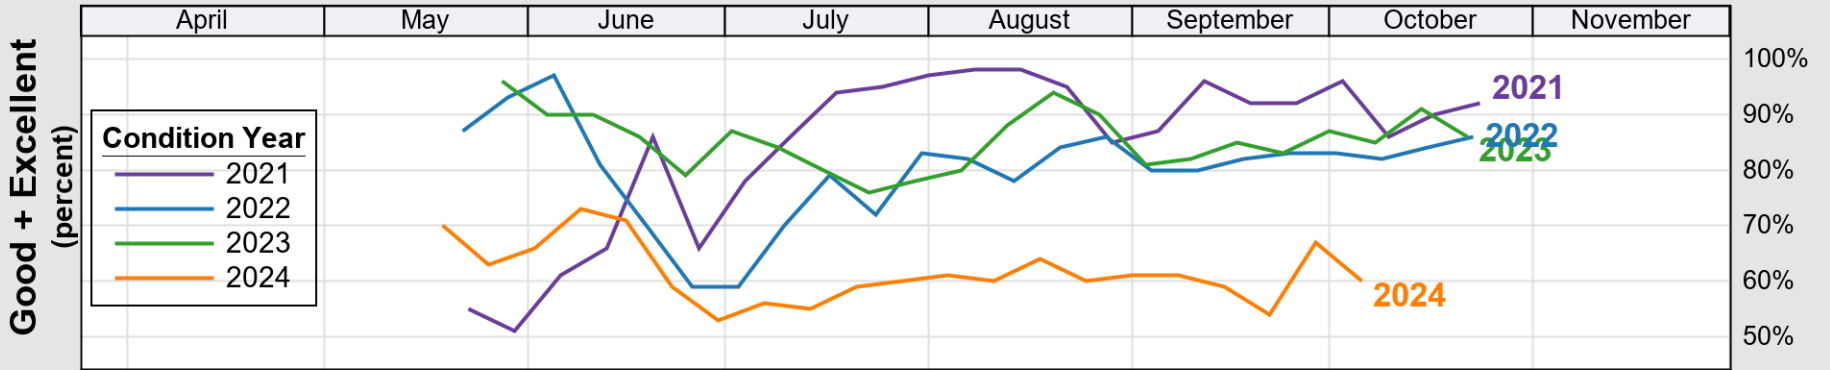

NASS

Source: National Agricultural Statistics Service (NASS), Crop Progress Report

USDA Crop Progress and Condition: Pasture and Range in South Carolina , 2025 **NASS**

Source: National Agricultural Statistics Service (NASS), Crop Progress Report

USDA

Crop Progress and Condition: Peanuts in South Carolina , 2025

NASS

Progress Year(s) — 2025 2024 2020 - 2024

Source: National Agricultural Statistics Service (NASS), Crop Progress Report

USDA

Crop Progress and Condition: Soybeans in South Carolina , 2025

NASS

Progress Year(s) ——— 2025 2024 2020 - 2024

Source: National Agricultural Statistics Service (NASS), Crop Progress Report

USDA

Crop Progress and Condition: Winter Wheat in South Carolina , 2025

NASS

Source: National Agricultural Statistics Service (NASS), Crop Progress Report