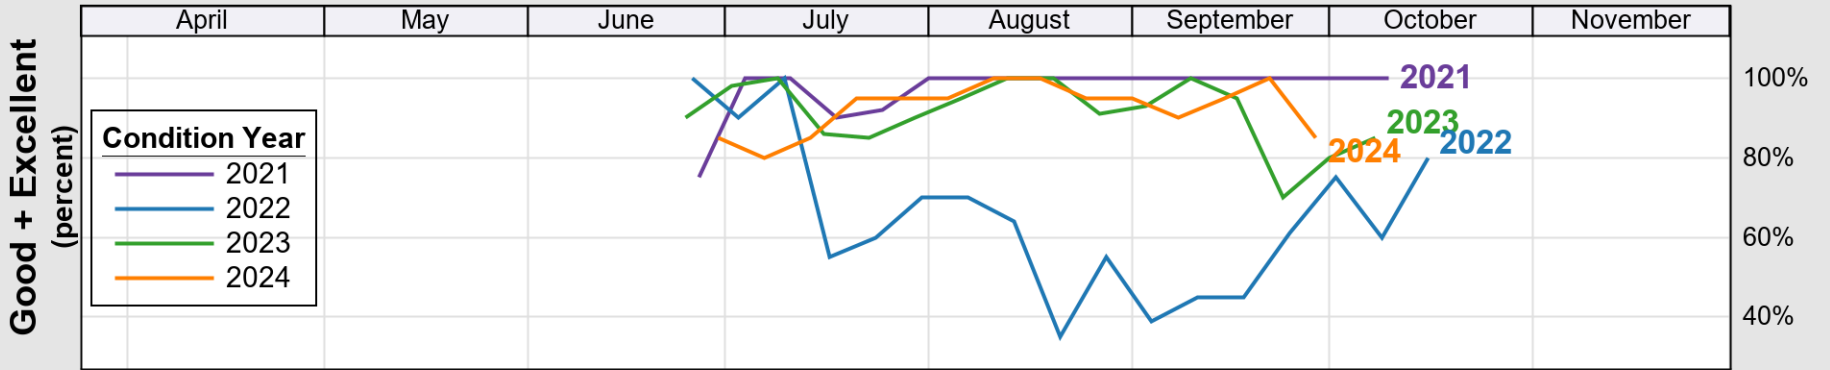

USDA

Crop Progress and Condition: Corn in Rhode Island , 2025

NASS

Progress Year(s) — 2025 2024 2020 - 2024

Source: National Agricultural Statistics Service (NASS), Crop Progress Report

Source: National Agricultural Statistics Service (NASS), Crop Progress Report