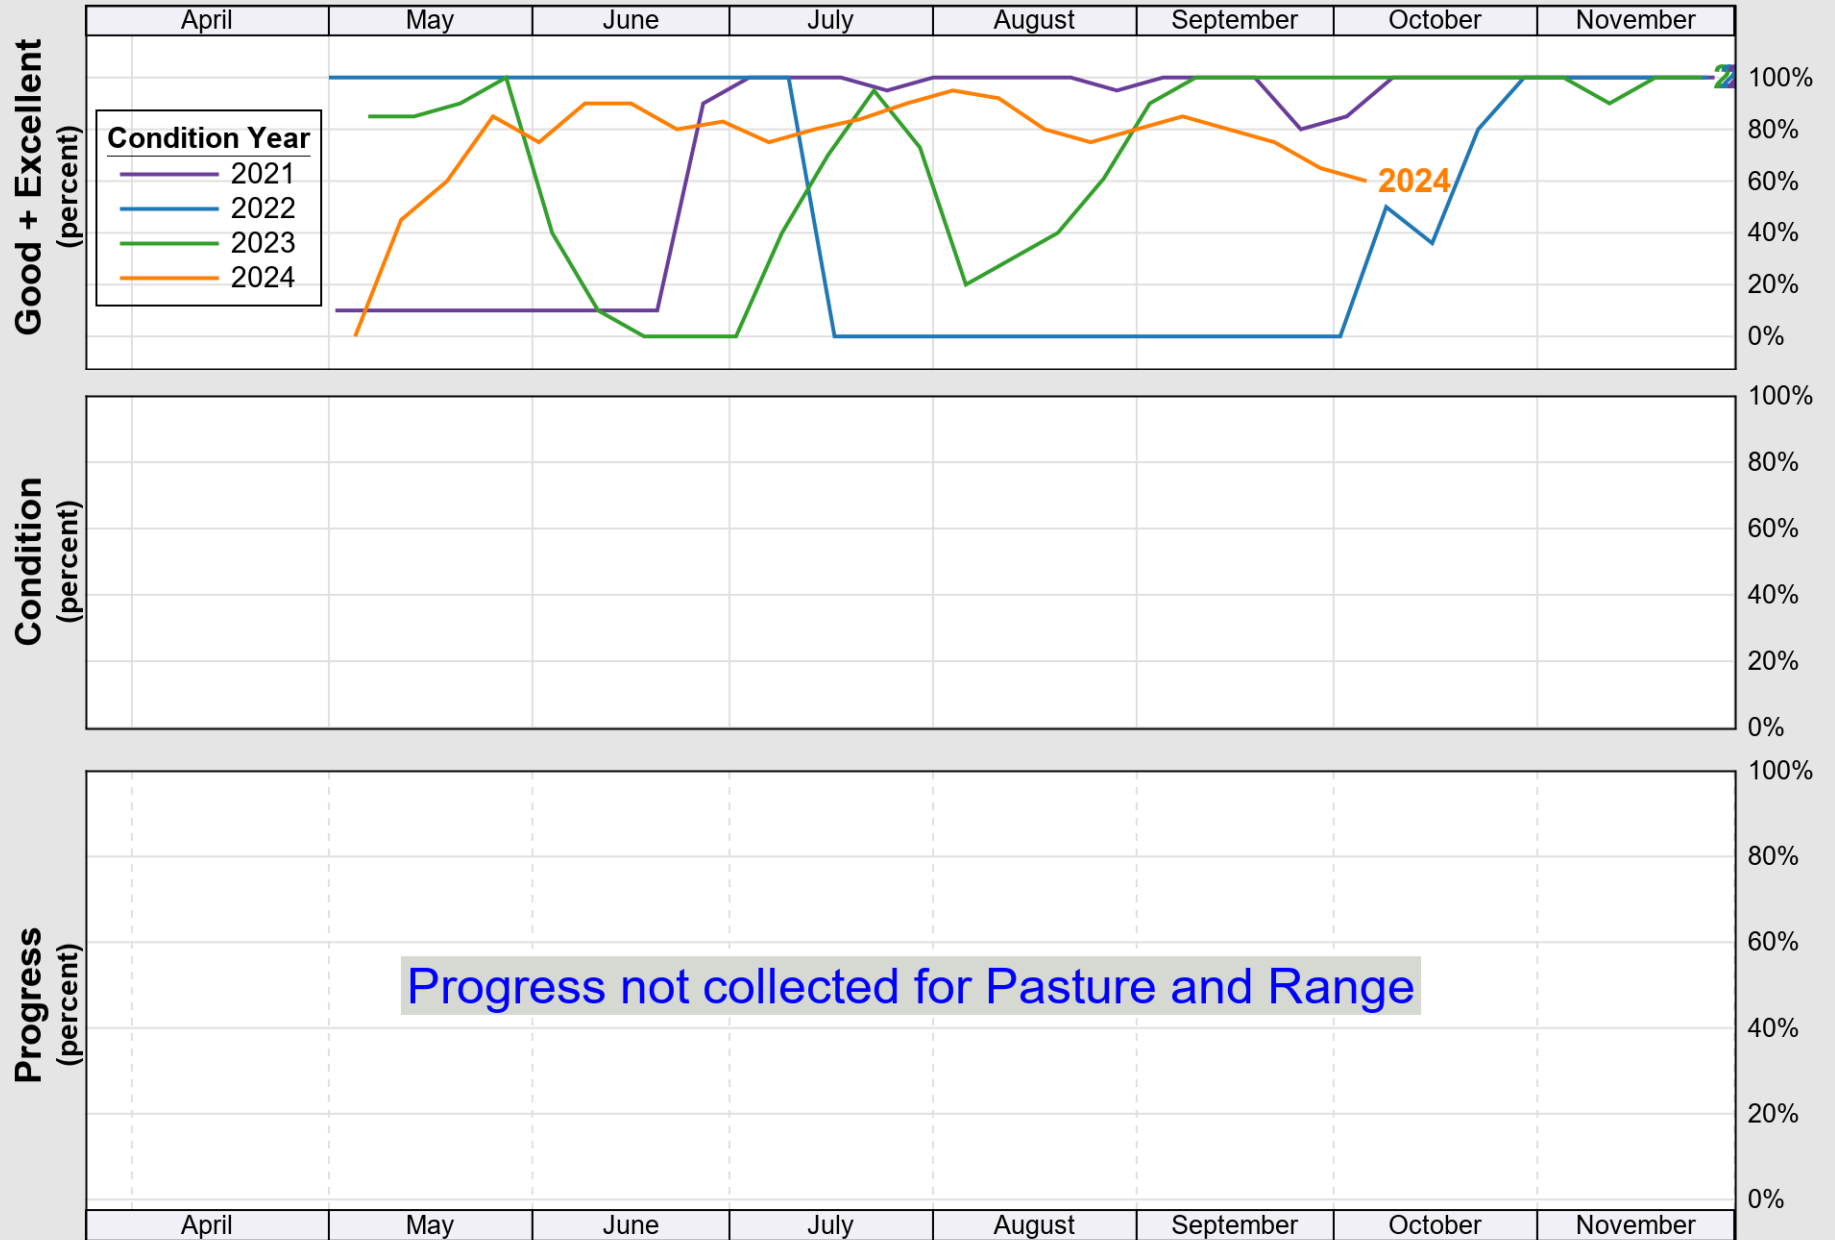

USDA

Crop Progress and Condition: Corn in Rhode Island , 2025

NASS

Progress Year(s) — 2025 2024 2020 - 2024

Source: National Agricultural Statistics Service (NASS), Crop Progress Report

Source: National Agricultural Statistics Service (NASS), Crop Progress Report