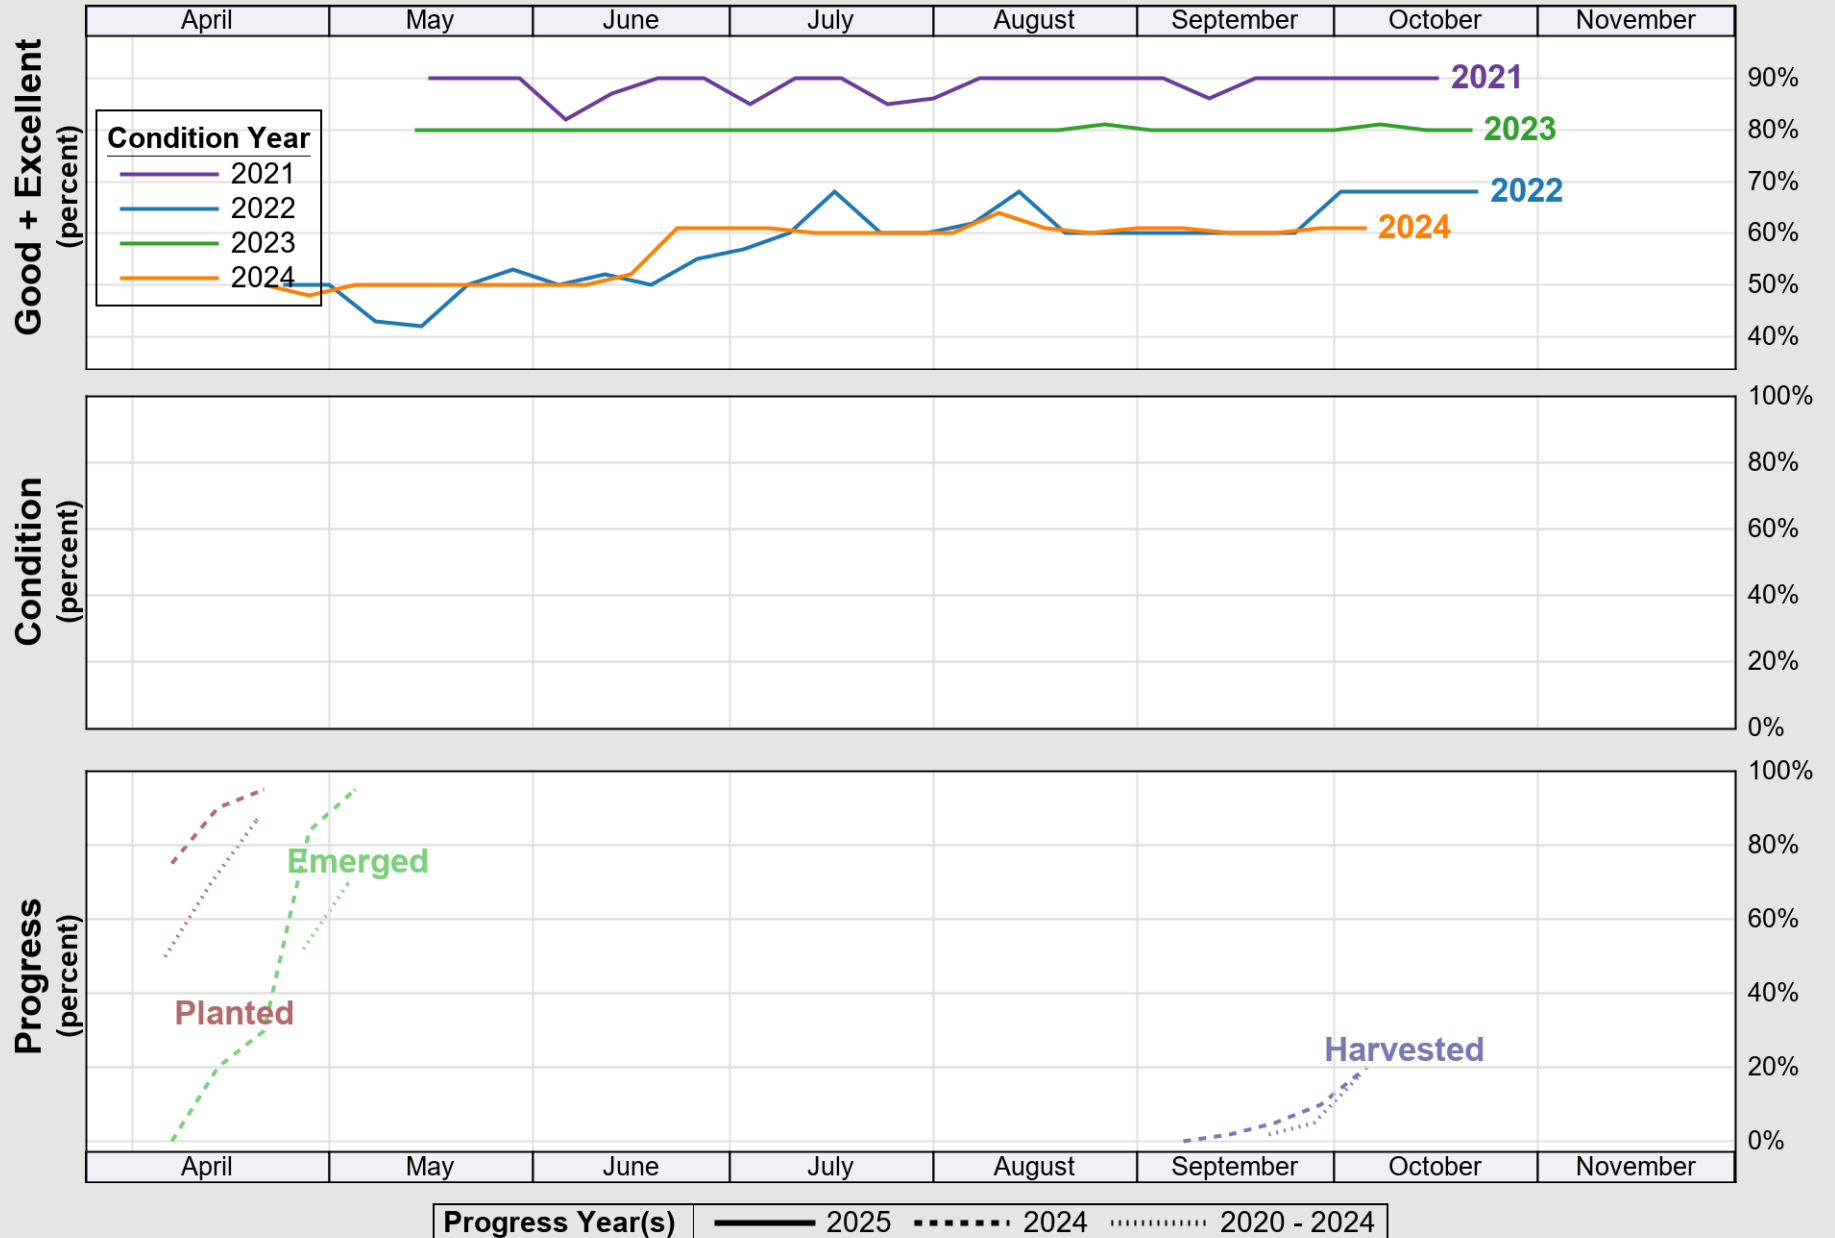

USDA

Crop Progress and Condition: Barley in Oregon , 2025

NASS

Source: National Agricultural Statistics Service (NASS), Crop Progress Report

USDA

Crop Progress and Condition: Corn in Oregon , 2025

NASS

Source: National Agricultural Statistics Service (NASS), Crop Progress Report

USDA

Crop Progress and Condition: Oats in Oregon , 2025

NASS

Source: National Agricultural Statistics Service (NASS), Crop Progress Report

USDA

Crop Progress and Condition: Pasture and Range in Oregon , 2025

NASS

Source: National Agricultural Statistics Service (NASS), Crop Progress Report

USDA

Crop Progress and Condition: Spring Wheat in Oregon , 2025

NASS

Progress Year(s) — 2025 2024 2020 - 2024

Source: National Agricultural Statistics Service (NASS), Crop Progress Report

USDA

Crop Progress and Condition: Sugar Beets in Oregon , 2025

NASS

Source: National Agricultural Statistics Service (NASS), Crop Progress Report

USDA

Crop Progress and Condition: Winter Wheat in Oregon , 2025