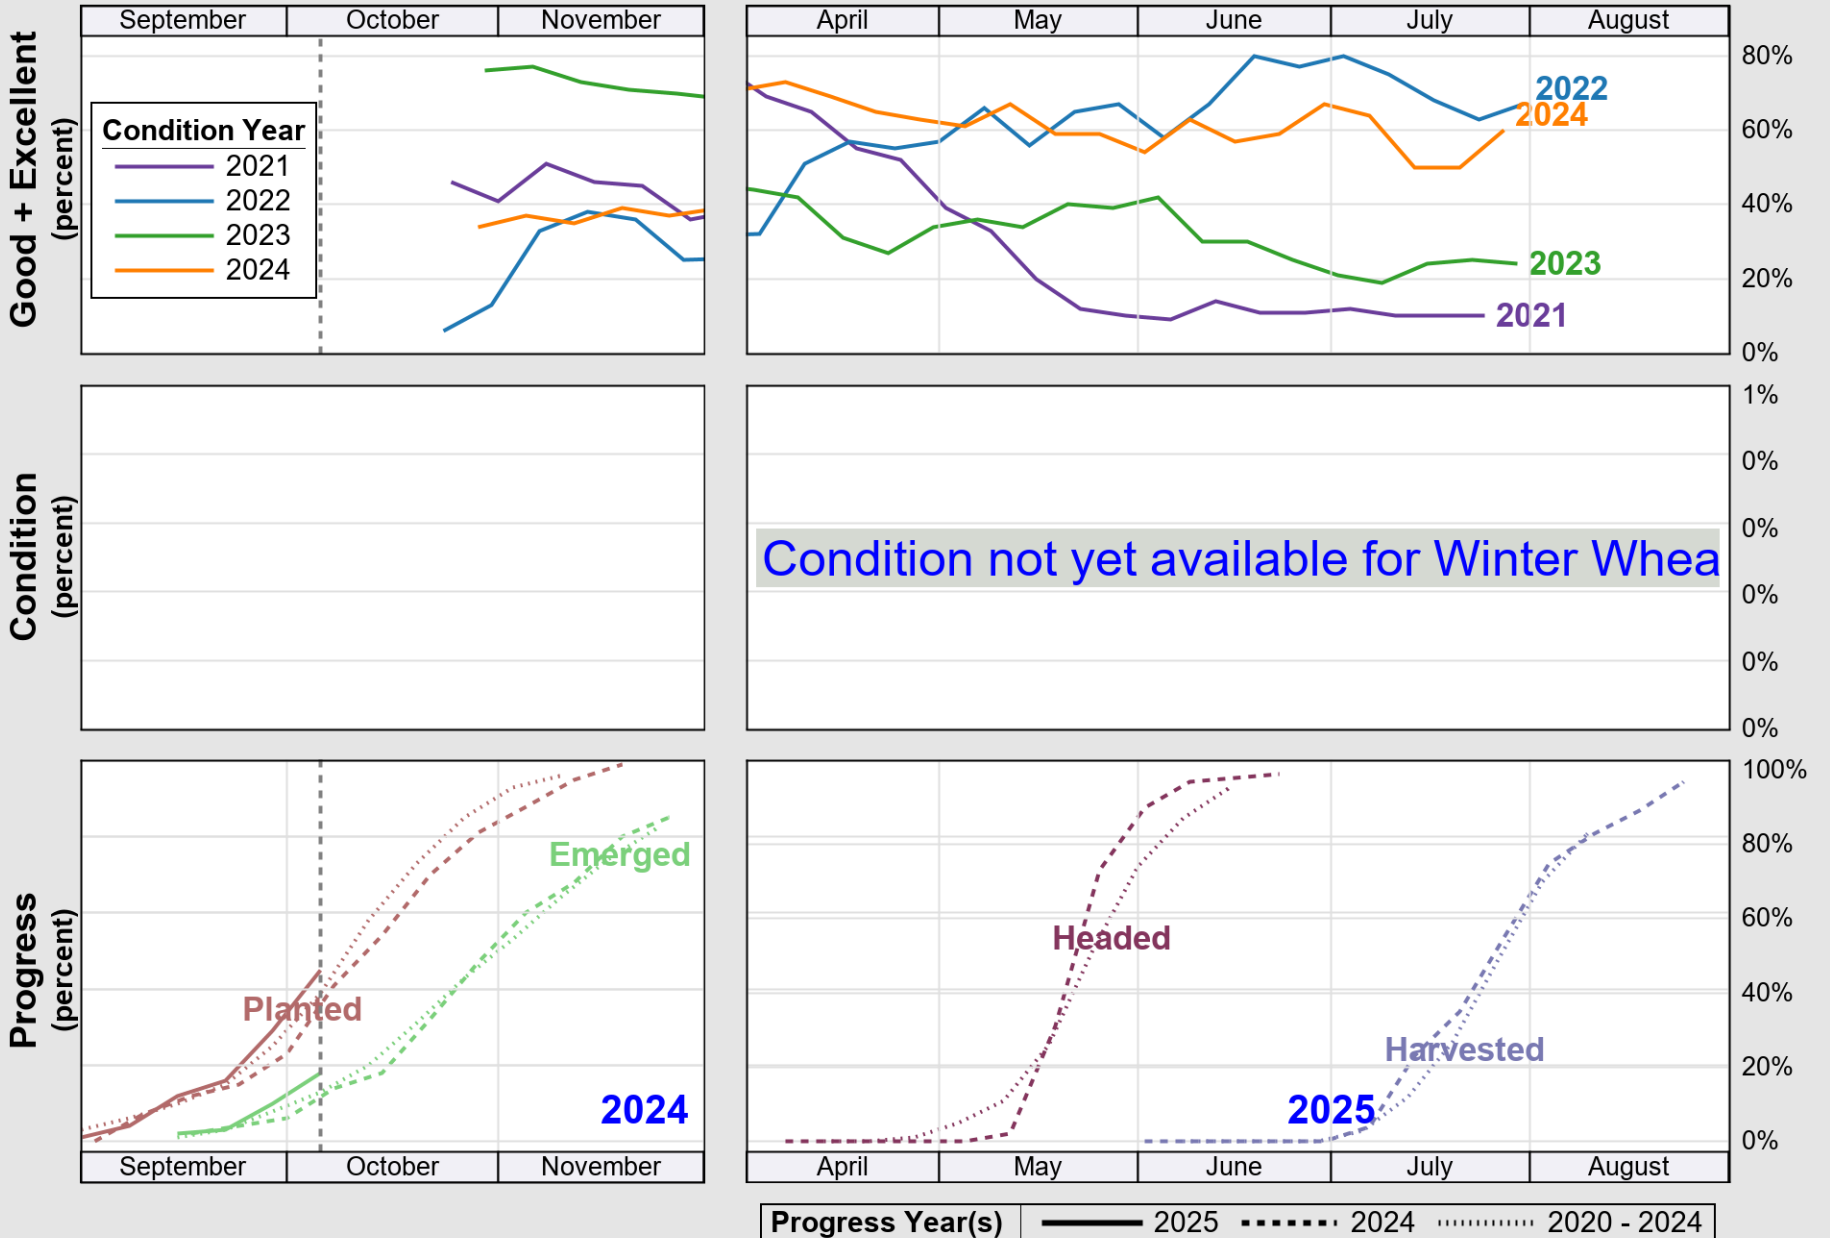

USDA

Crop Progress and Condition: Barley in Oregon , 2025

NASS

Source: National Agricultural Statistics Service (NASS), Crop Progress Report

USDA

Crop Progress and Condition: Corn in Oregon , 2025

NASS

Source: National Agricultural Statistics Service (NASS), Crop Progress Report

NASS

Source: National Agricultural Statistics Service (NASS), Crop Progress Report

USDA

Crop Progress and Condition: Spring Wheat in Oregon , 2025

NASS

Progress Year(s) — 2025 2024 2020 - 2024

Source: National Agricultural Statistics Service (NASS), Crop Progress Report

USDA

Crop Progress and Condition: Sugar Beets in Oregon , 2025

NASS

Source: National Agricultural Statistics Service (NASS), Crop Progress Report

USDA

Crop Progress and Condition: Winter Wheat in Oregon , 2025

NASS

Source: National Agricultural Statistics Service (NASS), Crop Progress Report