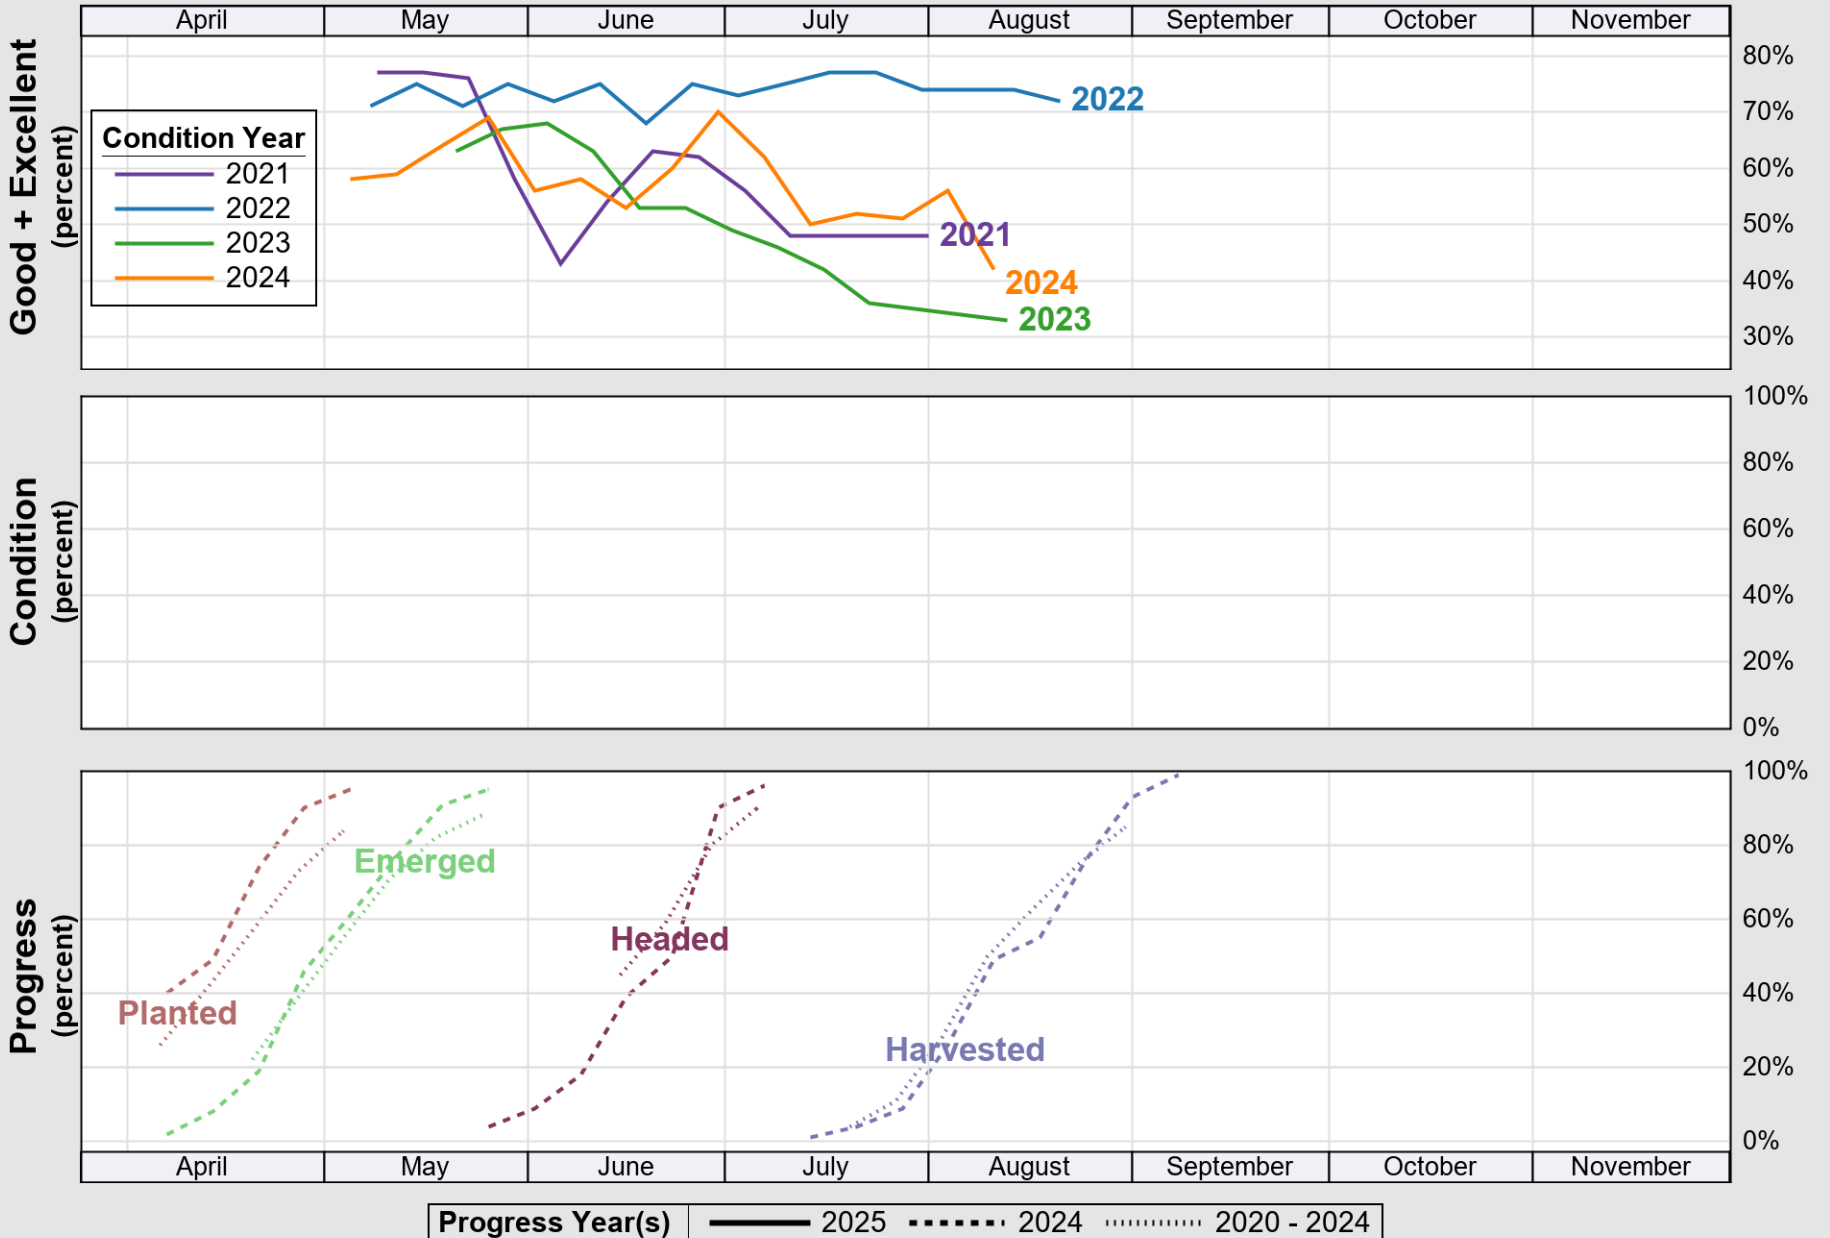

USDA

Crop Progress and Condition: Barley in Oregon , 2025

NASS

Source: National Agricultural Statistics Service (NASS), Crop Progress Report

USDA

Crop Progress and Condition: Corn in Oregon , 2025

NASS

Source: National Agricultural Statistics Service (NASS), Crop Progress Report

USDA

Crop Progress and Condition: Oats in Oregon , 2025

NASS

Source: National Agricultural Statistics Service (NASS), Crop Progress Report

USDA

Crop Progress and Condition: Pasture and Range in Oregon , 2025

NASS

Source: National Agricultural Statistics Service (NASS), Crop Progress Report

USDA

Crop Progress and Condition: Spring Wheat in Oregon , 2025

NASS

Progress Year(s) — 2025 2024 2020 - 2024

Source: National Agricultural Statistics Service (NASS), Crop Progress Report