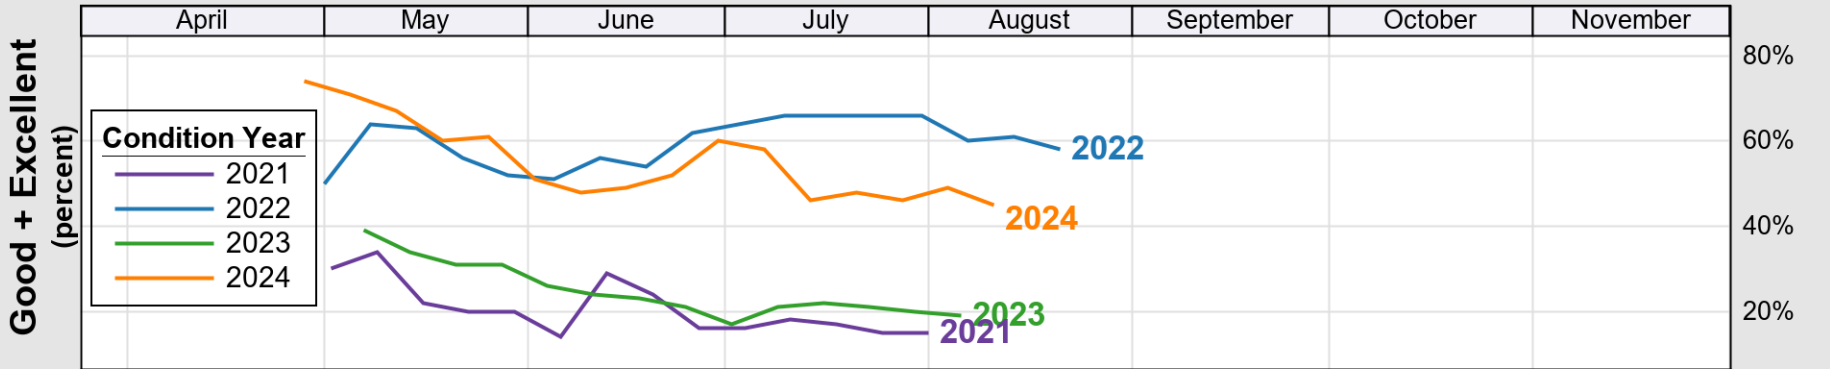

NASS

Source: National Agricultural Statistics Service (NASS), Crop Progress Report

USDA

Crop Progress and Condition: Spring Wheat in Oregon , 2025

NASS

Progress Year(s) — 2025 2024 2020 - 2024

Source: National Agricultural Statistics Service (NASS), Crop Progress Report