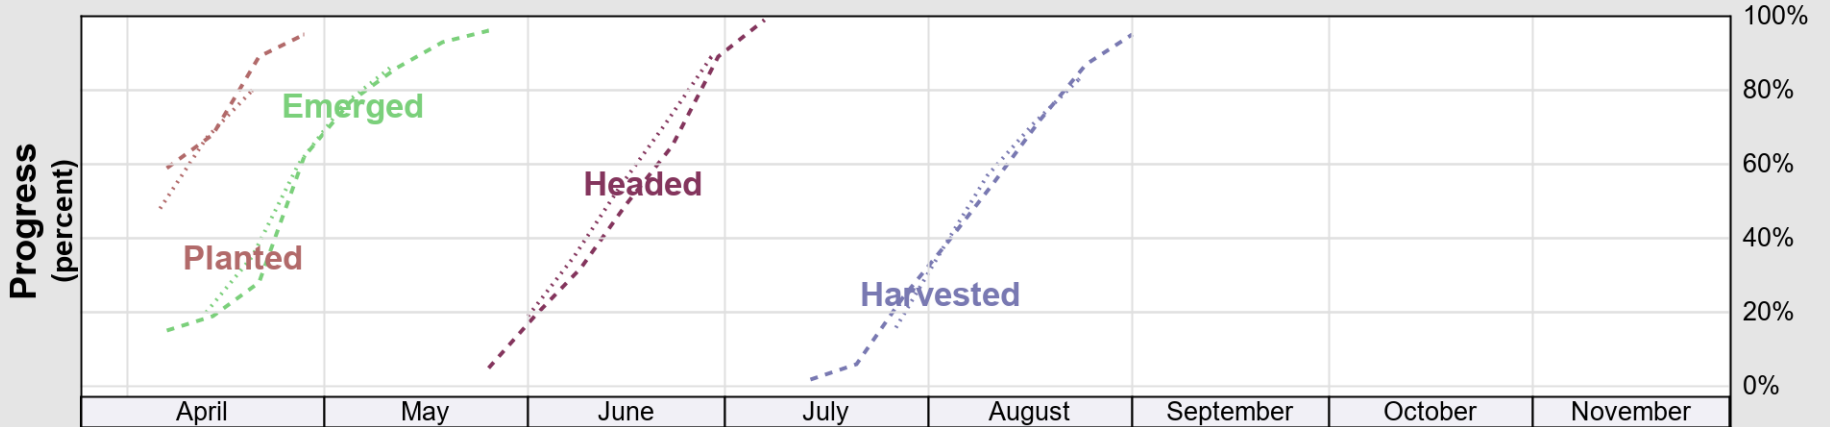

NASS

Source: National Agricultural Statistics Service (NASS), Crop Progress Report

USDA

Crop Progress and Condition: Spring Wheat in Oregon , 2025

NASS

Progress Year(s) — 2025 2024 2020 - 2024

Source: National Agricultural Statistics Service (NASS), Crop Progress Report

USDA

Crop Progress and Condition: Sugar Beets in Oregon , 2025

NASS

Source: National Agricultural Statistics Service (NASS), Crop Progress Report

USDA

Crop Progress and Condition: Winter Wheat in Oregon , 2025