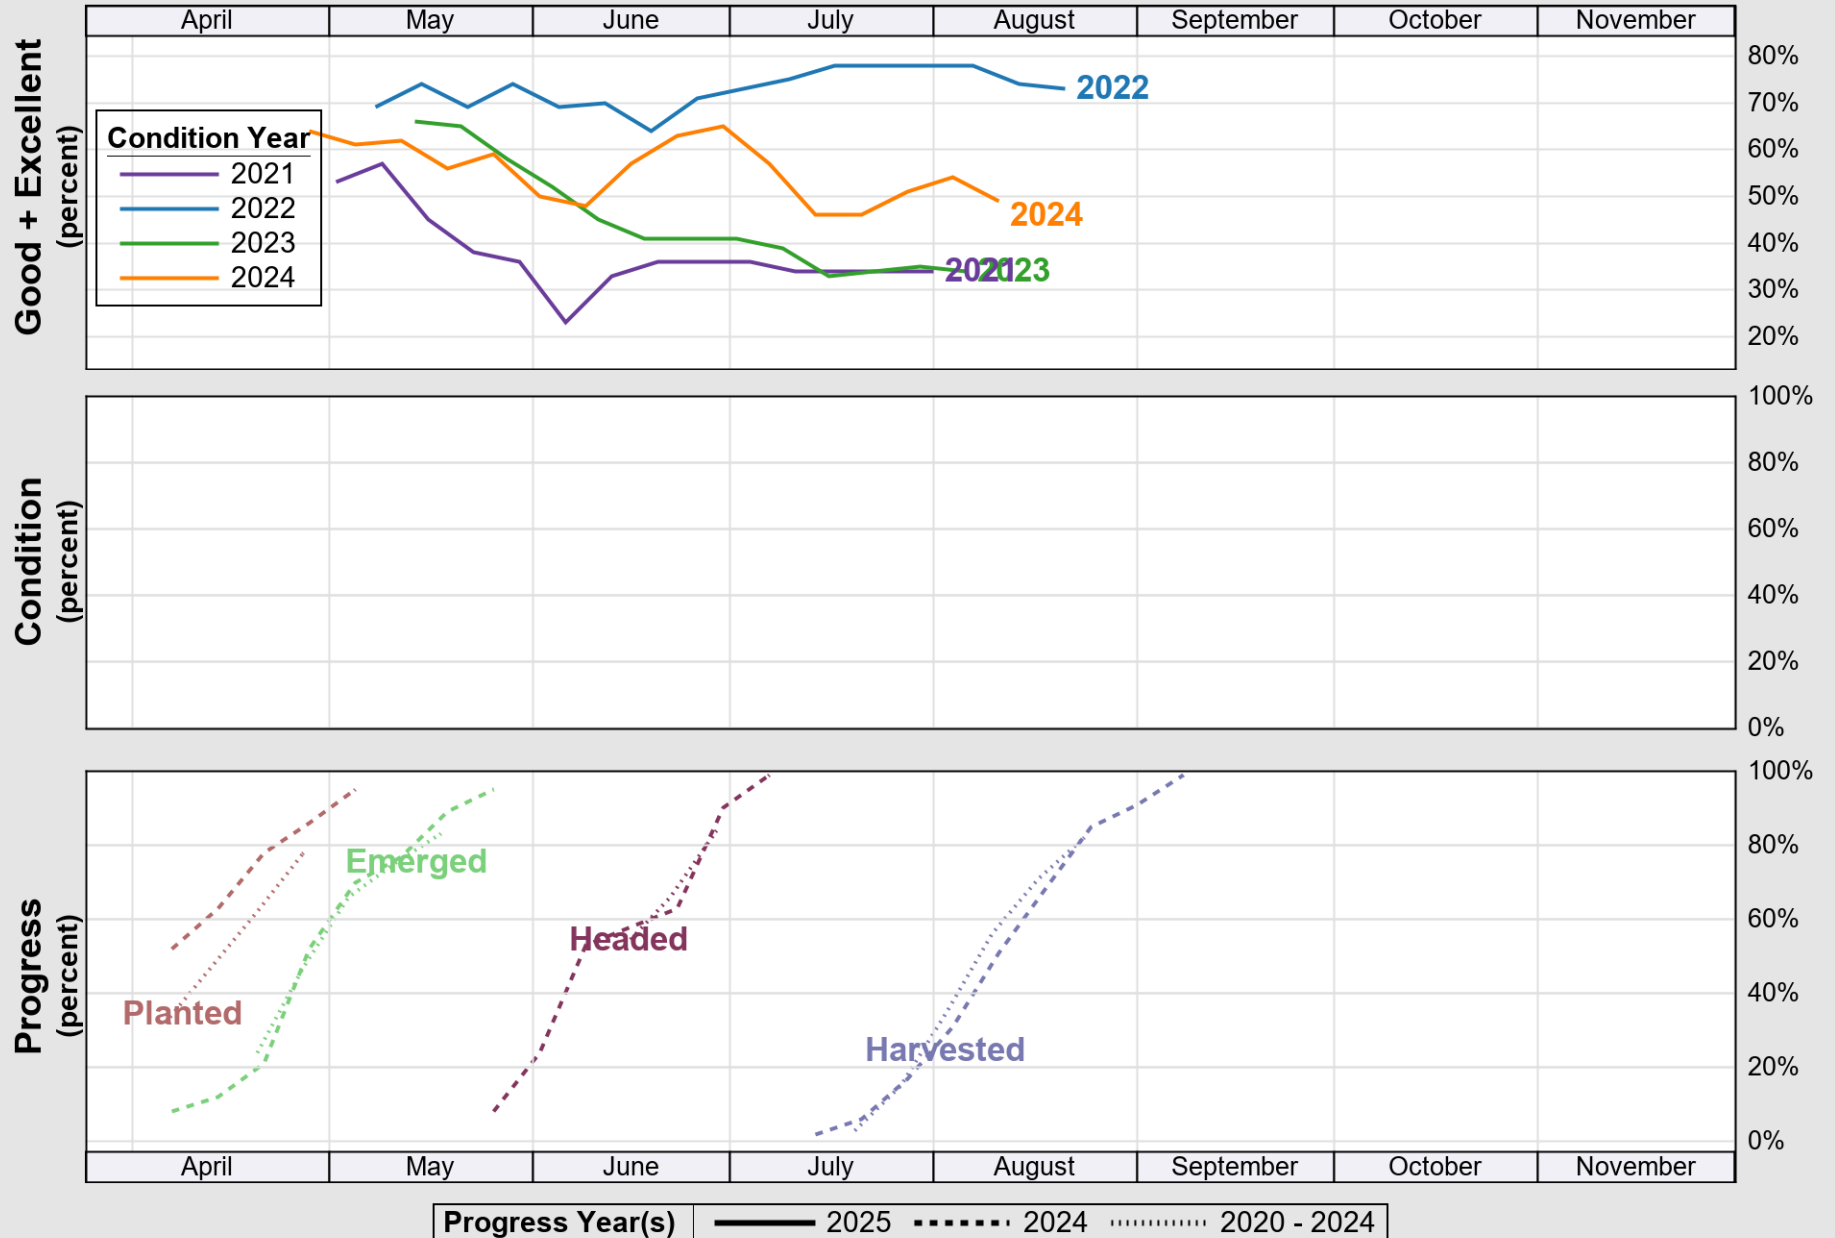

USDA

Crop Progress and Condition: Barley in Oregon , 2025

NASS

Source: National Agricultural Statistics Service (NASS), Crop Progress Report

USDA

Crop Progress and Condition: Corn in Oregon , 2025

NASS

Source: National Agricultural Statistics Service (NASS), Crop Progress Report

USDA

Crop Progress and Condition: Oats in Oregon , 2025

NASS

Source: National Agricultural Statistics Service (NASS), Crop Progress Report

USDA

Crop Progress and Condition: Pasture and Range in Oregon , 2025

NASS

Source: National Agricultural Statistics Service (NASS), Crop Progress Report

USDA

Crop Progress and Condition: Spring Wheat in Oregon , 2025

NASS

Progress Year(s) — 2025 2024 2020 - 2024

Source: National Agricultural Statistics Service (NASS), Crop Progress Report