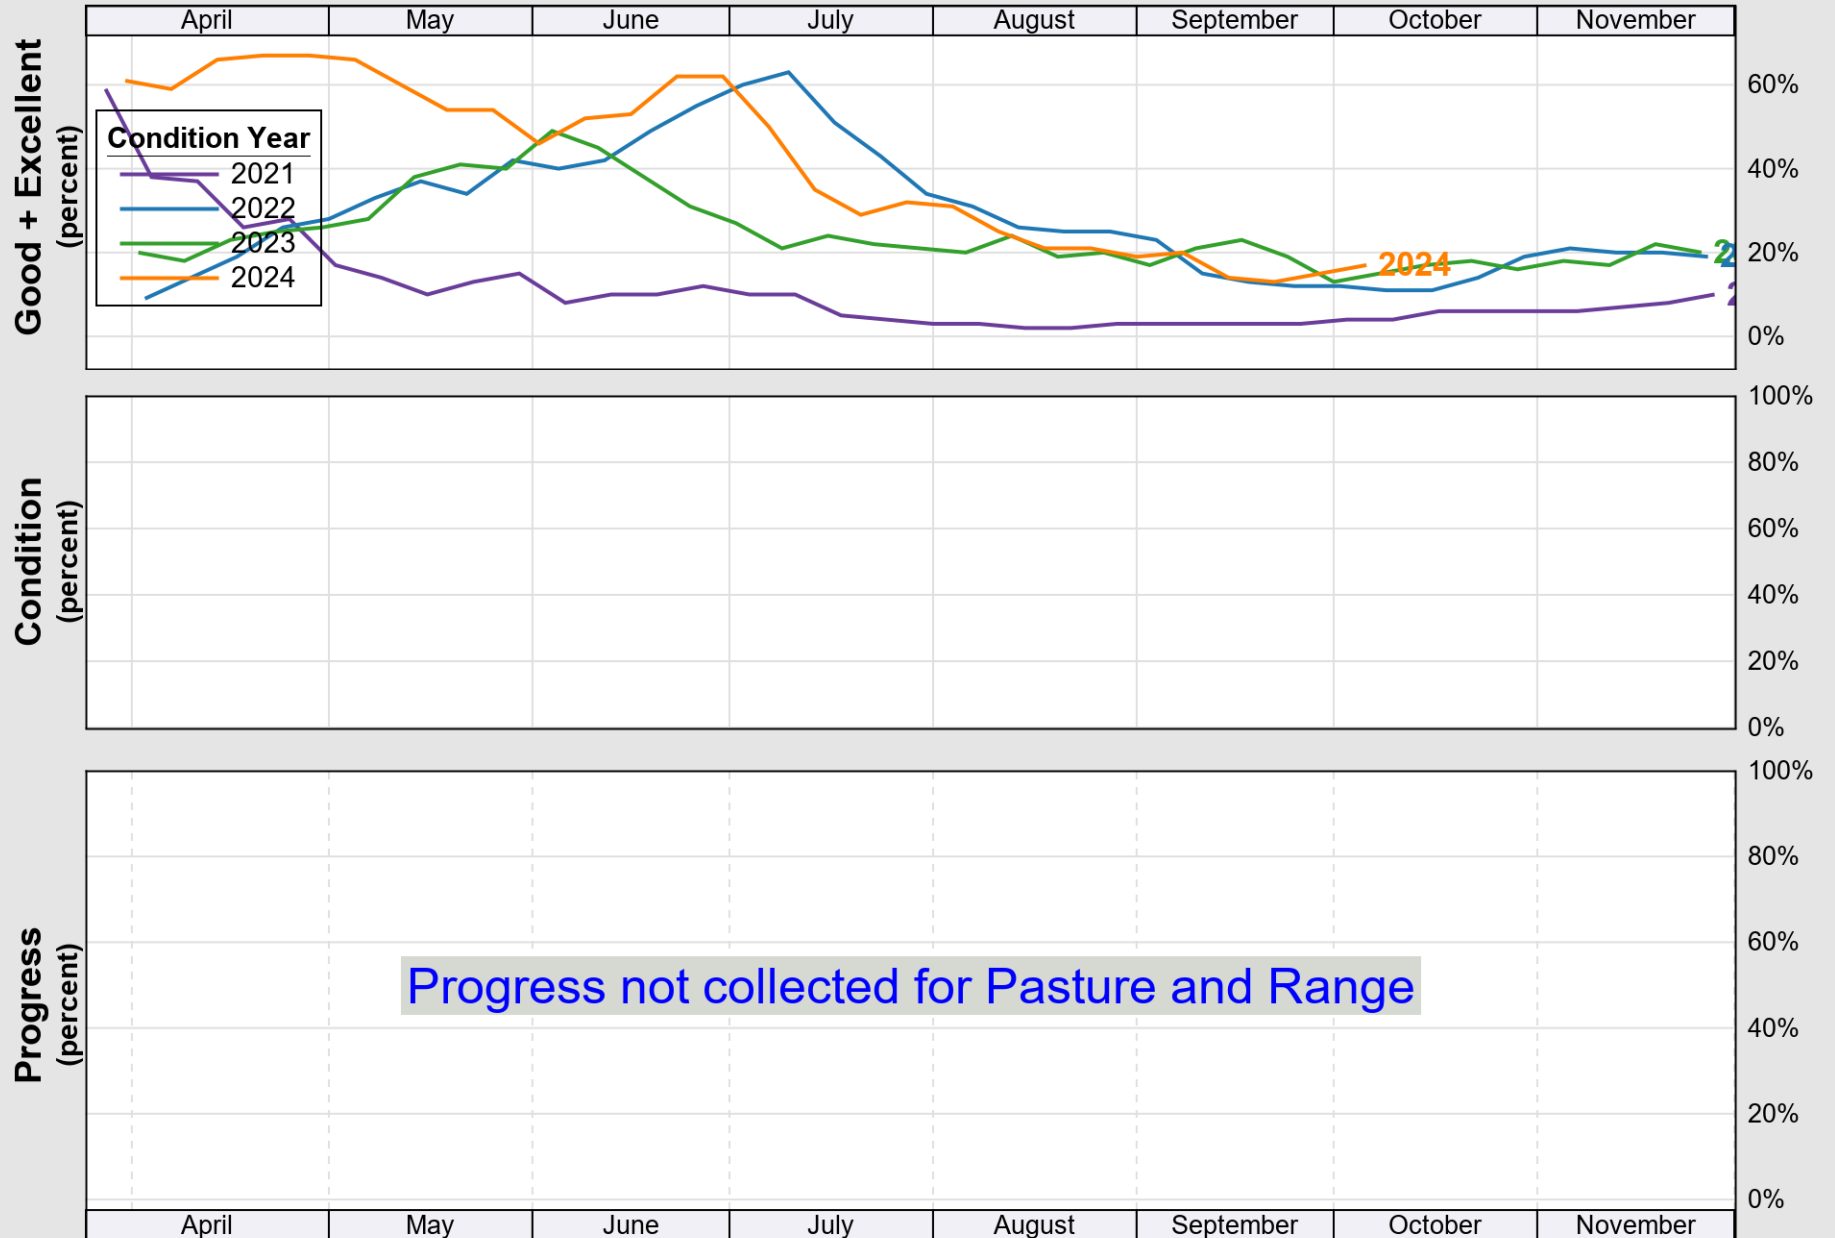

USDA

Crop Progress and Condition: Barley in Oregon , 2025

NASS

Source: National Agricultural Statistics Service (NASS), Crop Progress Report

USDA

Crop Progress and Condition: Corn in Oregon , 2025

NASS

Source: National Agricultural Statistics Service (NASS), Crop Progress Report

USDA

Crop Progress and Condition: Oats in Oregon , 2025

NASS

Source: National Agricultural Statistics Service (NASS), Crop Progress Report

USDA

Crop Progress and Condition: Pasture and Range in Oregon , 2025

NASS

Source: National Agricultural Statistics Service (NASS), Crop Progress Report

USDA

Crop Progress and Condition: Spring Wheat in Oregon , 2025

NASS

Progress Year(s) — 2025 2024 2020 - 2024

Source: National Agricultural Statistics Service (NASS), Crop Progress Report

USDA

Crop Progress and Condition: Sugar Beets in Oregon , 2025

NASS

Source: National Agricultural Statistics Service (NASS), Crop Progress Report

USDA

Crop Progress and Condition: Winter Wheat in Oregon , 2025