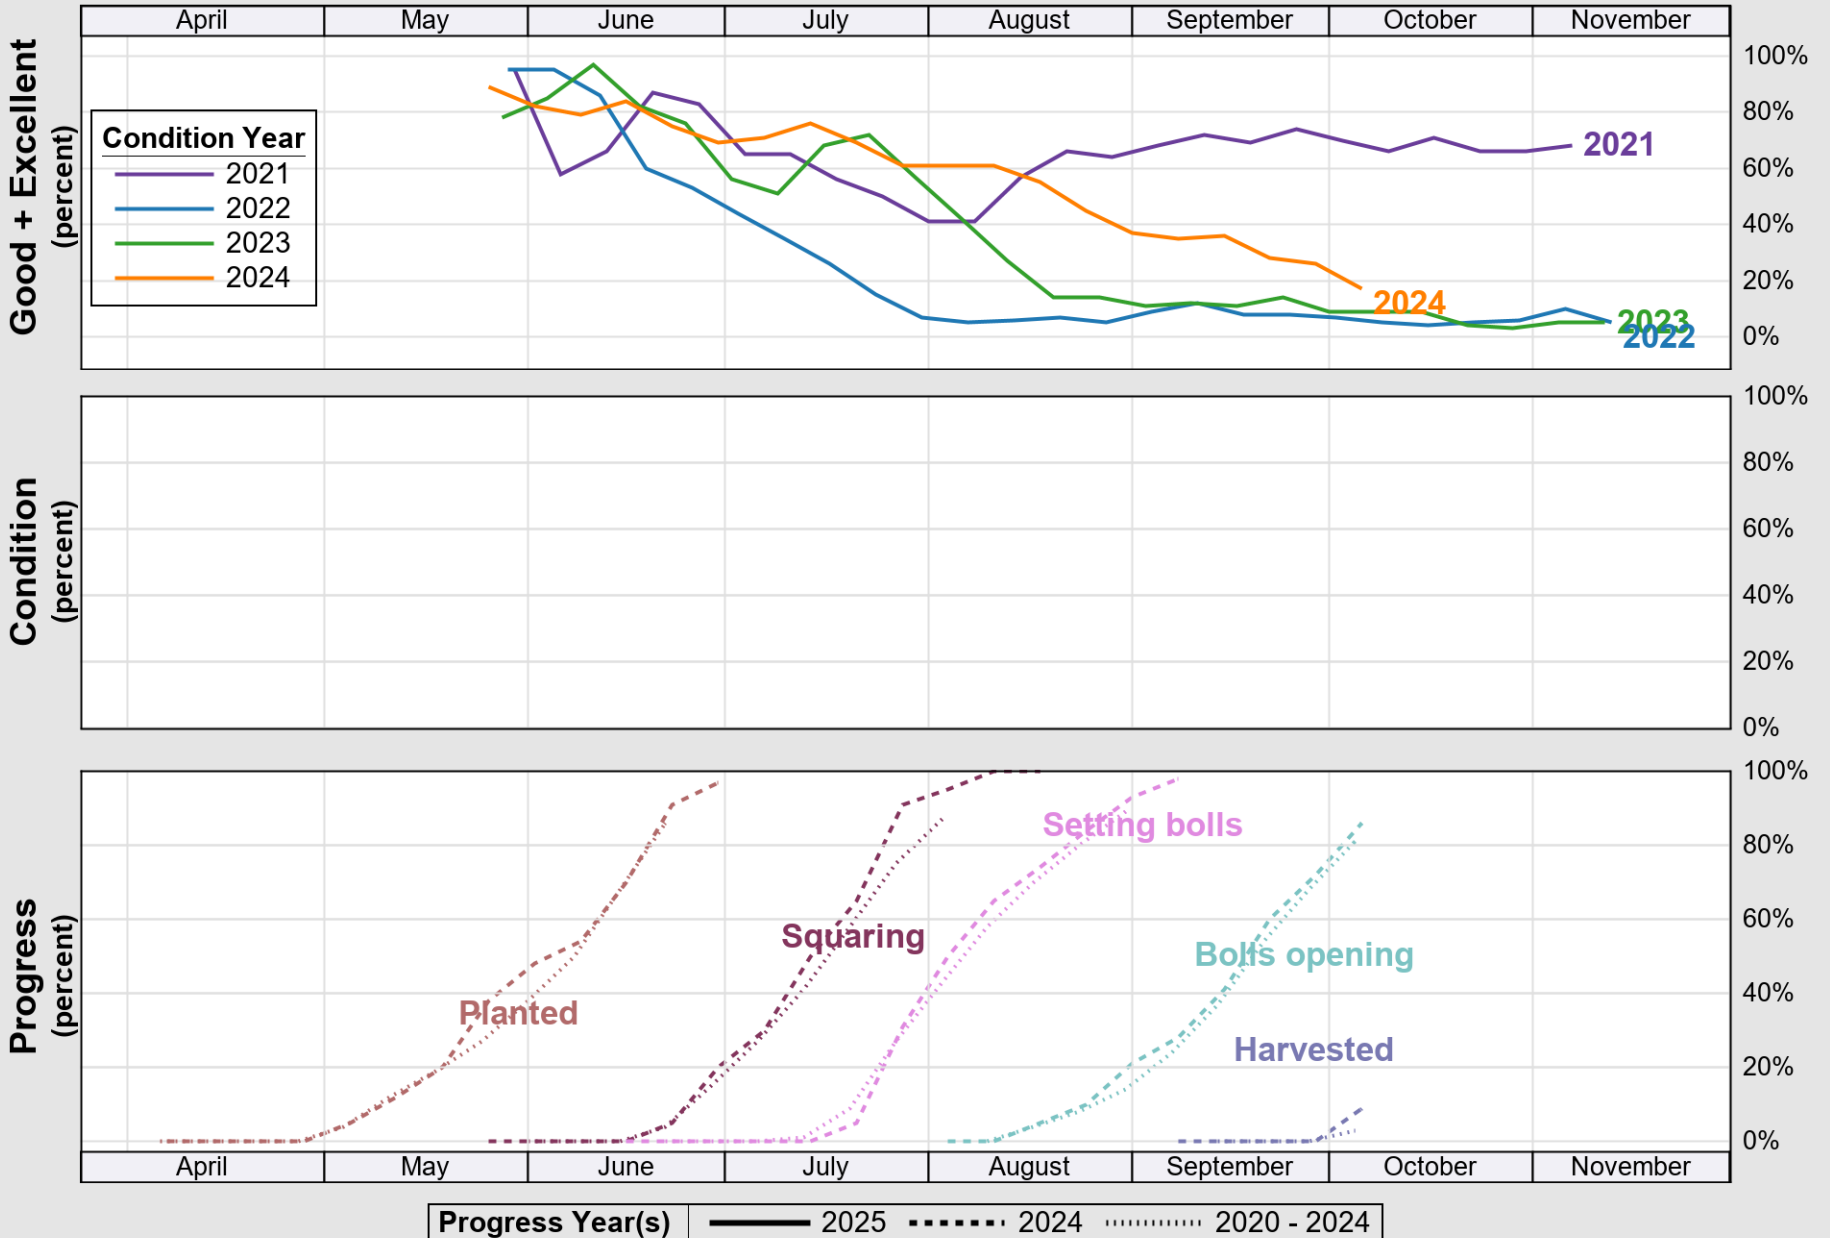

USDA

Crop Progress and Condition: Corn in Oklahoma , 2025

NASS

Source: National Agricultural Statistics Service (NASS), Crop Progress Report

USDA

Crop Progress and Condition: Cotton in Oklahoma, 2025

NASS

Source: National Agricultural Statistics Service (NASS), Crop Progress Report

Source: National Agricultural Statistics Service (NASS), Crop Progress Report

USDA

Crop Progress and Condition: Peanuts in Oklahoma , 2025

NASS

Source: National Agricultural Statistics Service (NASS), Crop Progress Report