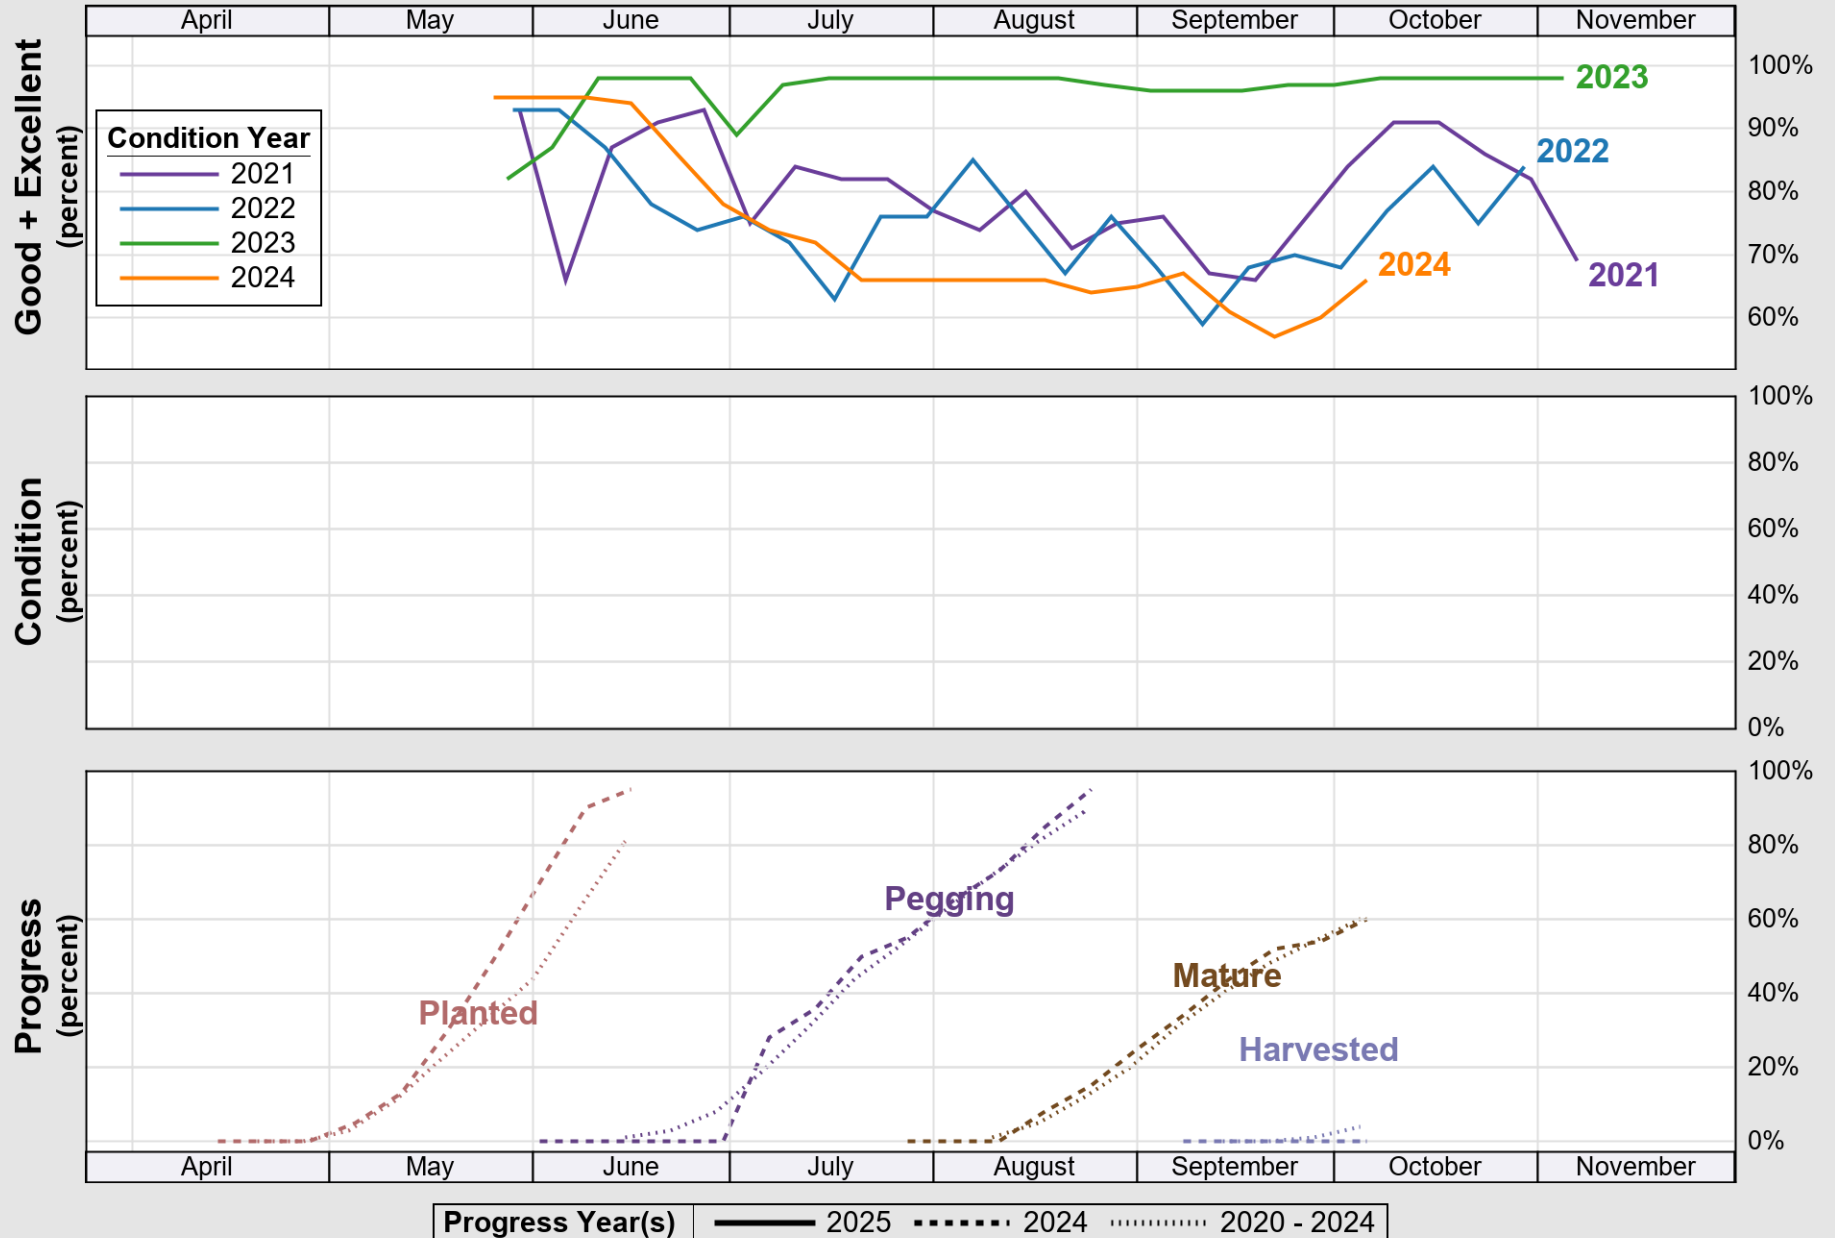

USDA

Crop Progress and Condition: Corn in Oklahoma , 2025

NASS

Source: National Agricultural Statistics Service (NASS), Crop Progress Report

USDA

Crop Progress and Condition: Cotton in Oklahoma, 2025

NASS

Source: National Agricultural Statistics Service (NASS), Crop Progress Report

Source: National Agricultural Statistics Service (NASS), Crop Progress Report

USDA

Crop Progress and Condition: Peanuts in Oklahoma , 2025

NASS

Source: National Agricultural Statistics Service (NASS), Crop Progress Report

USDA

Crop Progress and Condition: Sorghum in Oklahoma , 2025

NASS

Source: National Agricultural Statistics Service (NASS), Crop Progress Report

USDA

Crop Progress and Condition: Soybeans in Oklahoma , 2025