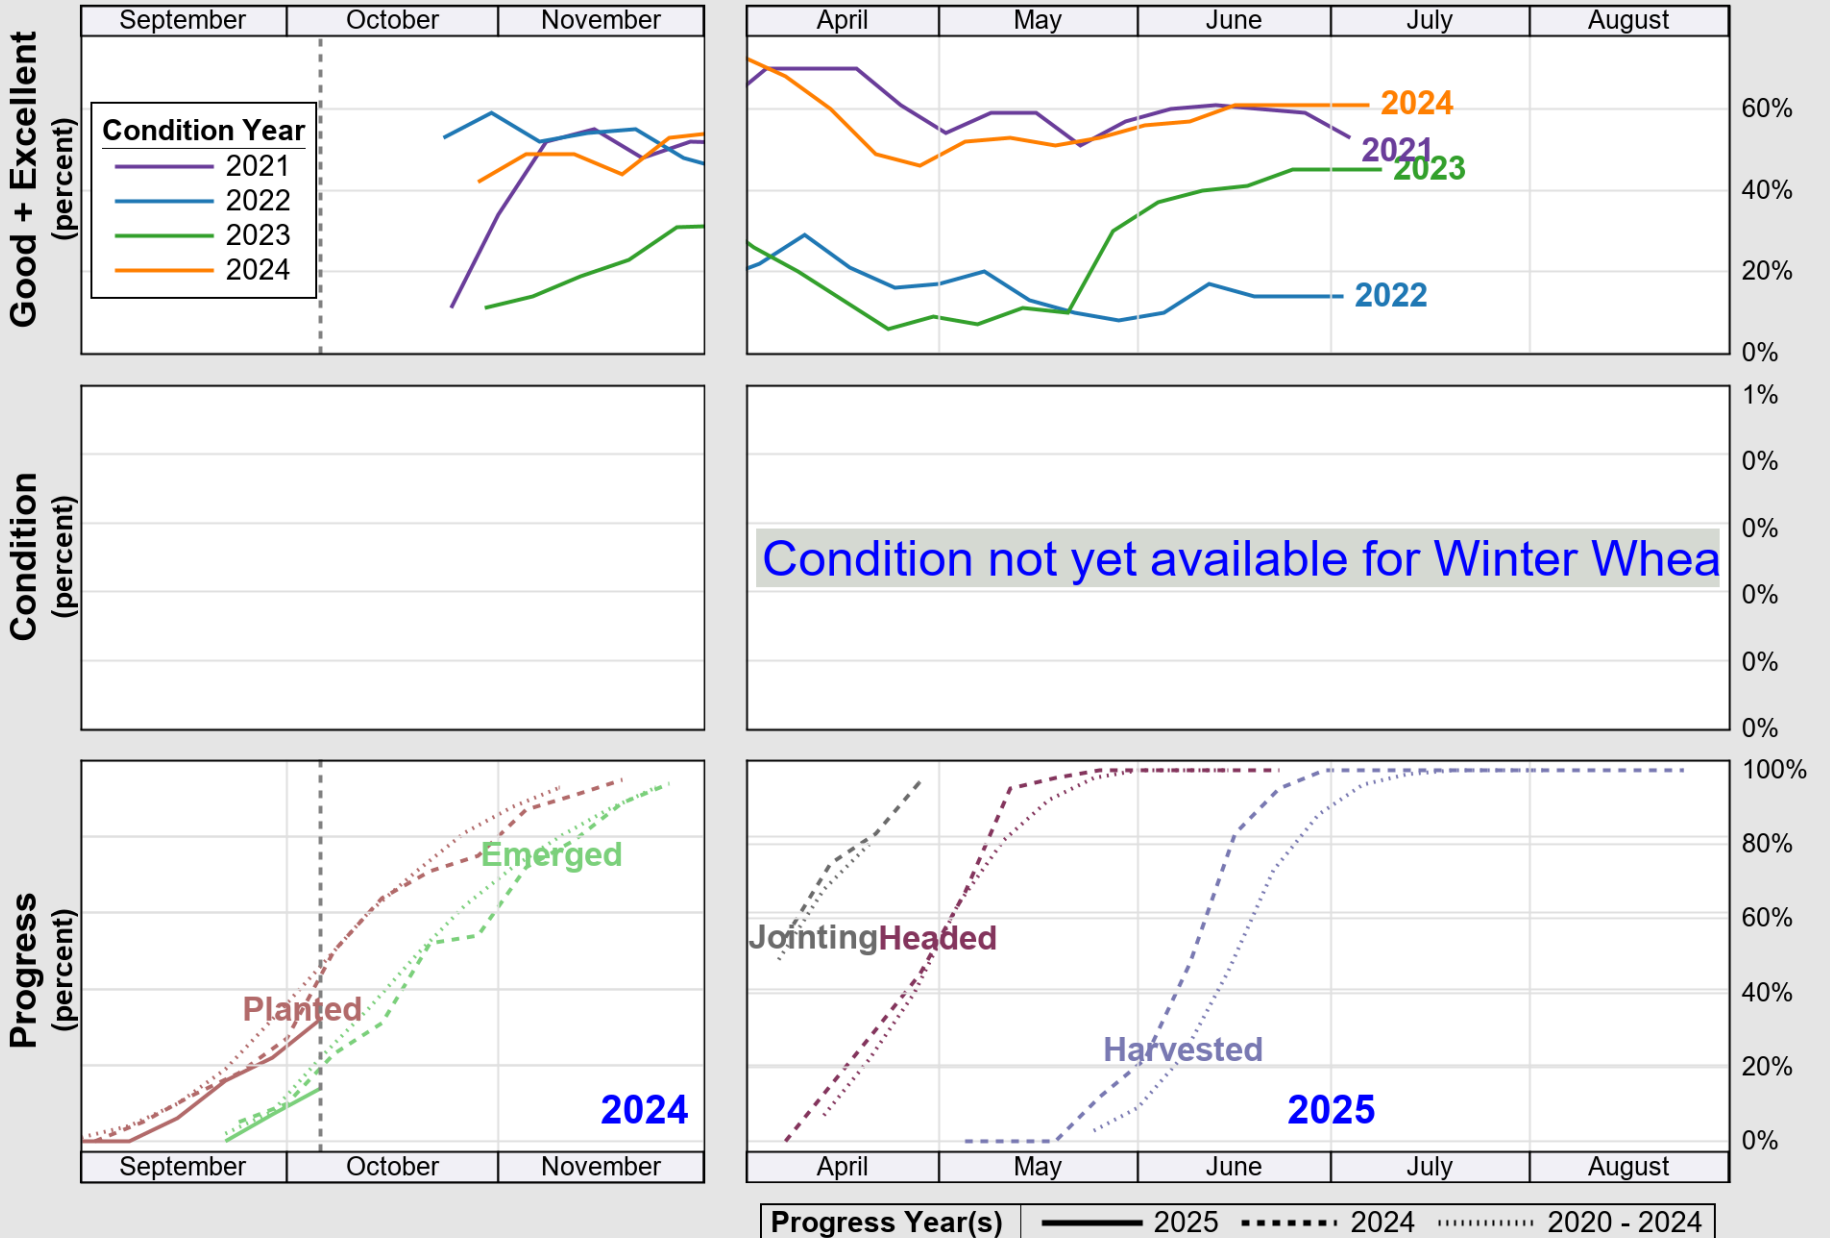

USDA

Crop Progress and Condition: Corn in Oklahoma , 2025

NASS

Source: National Agricultural Statistics Service (NASS), Crop Progress Report

USDA

Crop Progress and Condition: Cotton in Oklahoma, 2025

NASS

Source: National Agricultural Statistics Service (NASS), Crop Progress Report

Source: National Agricultural Statistics Service (NASS), Crop Progress Report

USDA

Crop Progress and Condition: Peanuts in Oklahoma , 2025

NASS

Source: National Agricultural Statistics Service (NASS), Crop Progress Report

USDA

Crop Progress and Condition: Sorghum in Oklahoma , 2025

NASS

Source: National Agricultural Statistics Service (NASS), Crop Progress Report

USDA

Crop Progress and Condition: Soybeans in Oklahoma , 2025

NASS

Source: National Agricultural Statistics Service (NASS), Crop Progress Report

USDA

Crop Progress and Condition: Winter Wheat in Oklahoma , 2025

NASS

Source: National Agricultural Statistics Service (NASS), Crop Progress Report