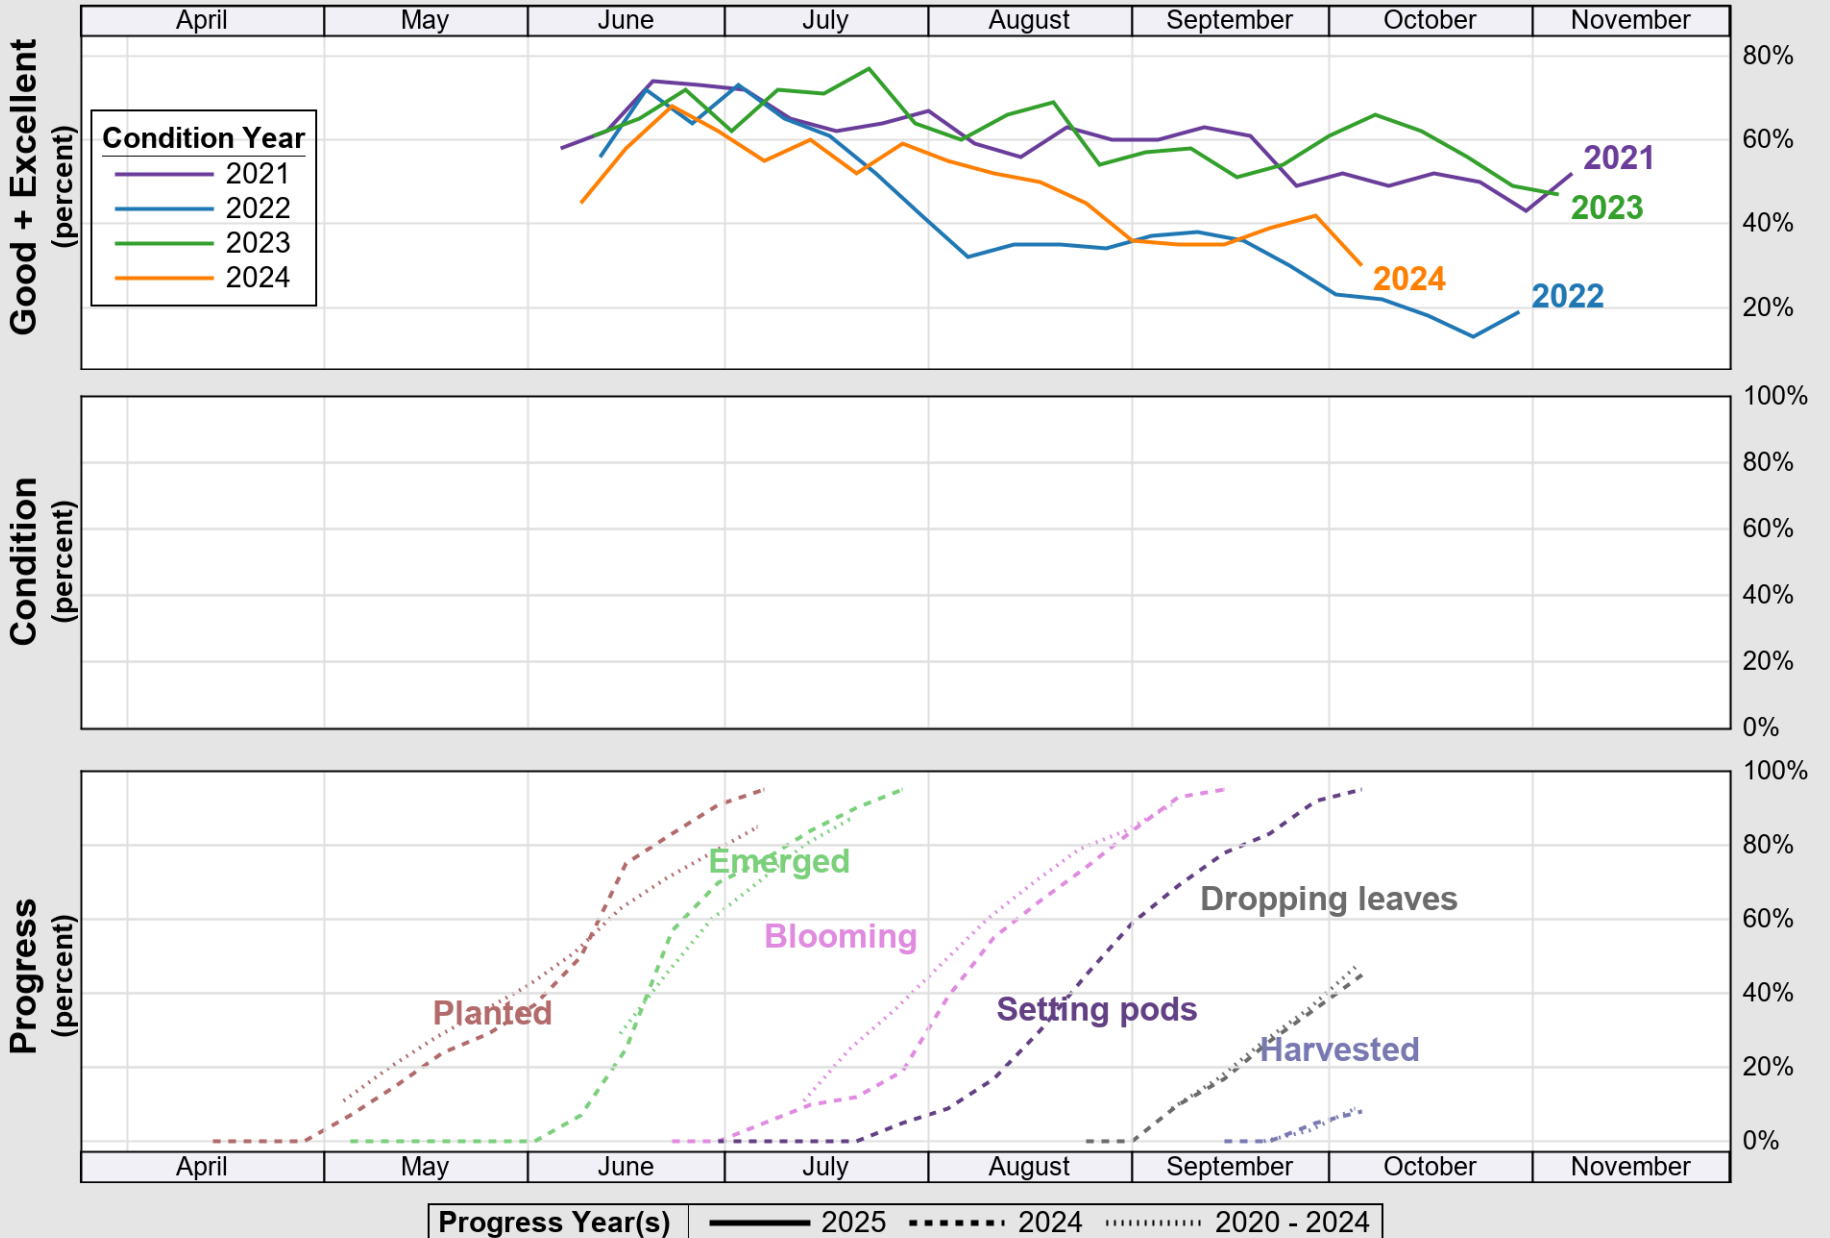

Source: National Agricultural Statistics Service (NASS), Crop Progress Report

USDA

Crop Progress and Condition: Peanuts in Oklahoma , 2025

NASS

Source: National Agricultural Statistics Service (NASS), Crop Progress Report

USDA

Crop Progress and Condition: Sorghum in Oklahoma , 2025

NASS

Source: National Agricultural Statistics Service (NASS), Crop Progress Report

USDA

Crop Progress and Condition: Soybeans in Oklahoma , 2025

NASS

Source: National Agricultural Statistics Service (NASS), Crop Progress Report

USDA

Crop Progress and Condition: Winter Wheat in Oklahoma , 2025

NASS

Source: National Agricultural Statistics Service (NASS), Crop Progress Report