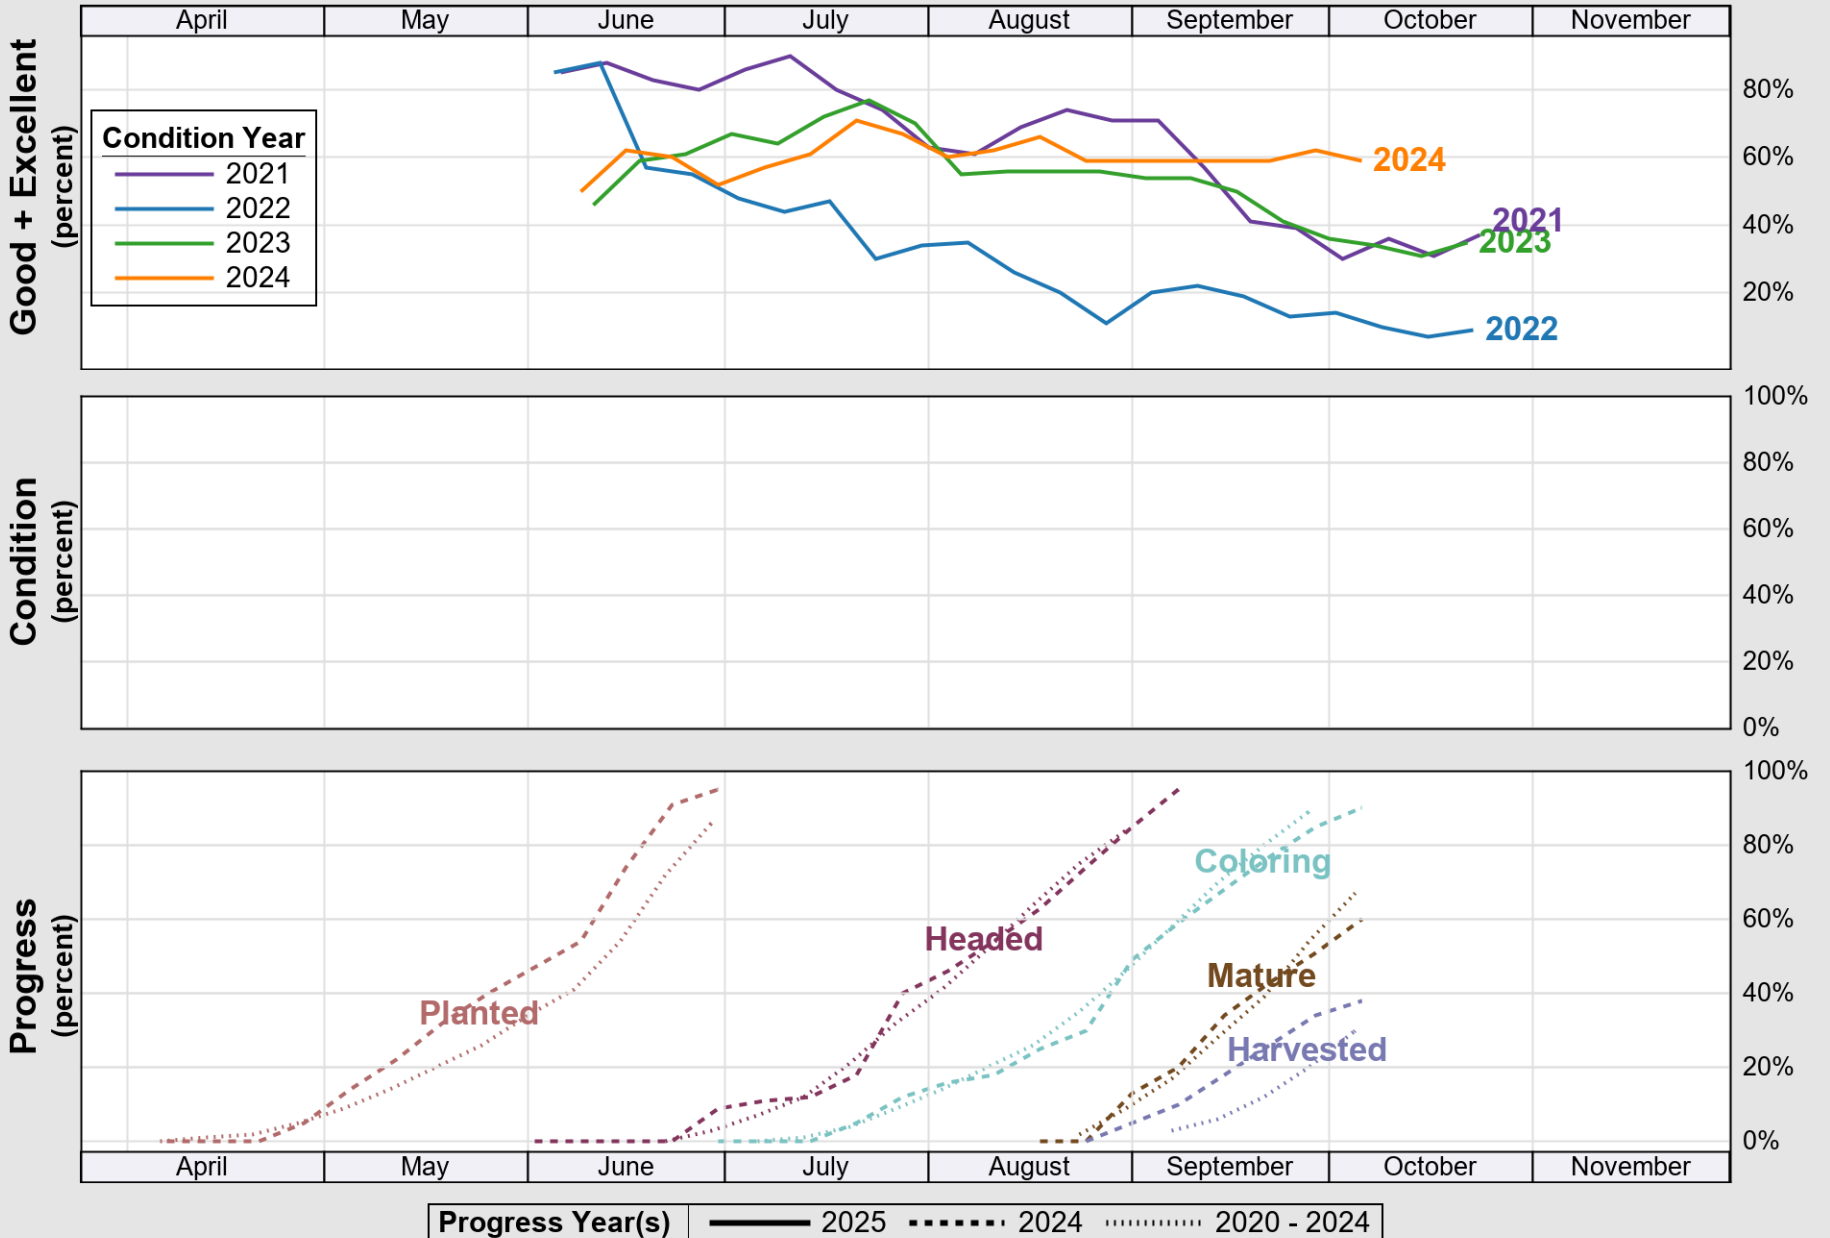

USDA

Crop Progress and Condition: Corn in Oklahoma , 2025

NASS

Source: National Agricultural Statistics Service (NASS), Crop Progress Report

USDA

Crop Progress and Condition: Cotton in Oklahoma, 2025

NASS

Source: National Agricultural Statistics Service (NASS), Crop Progress Report

Source: National Agricultural Statistics Service (NASS), Crop Progress Report

USDA

Crop Progress and Condition: Peanuts in Oklahoma , 2025

NASS

Source: National Agricultural Statistics Service (NASS), Crop Progress Report

USDA

Crop Progress and Condition: Sorghum in Oklahoma , 2025

NASS

Source: National Agricultural Statistics Service (NASS), Crop Progress Report

USDA

Crop Progress and Condition: Soybeans in Oklahoma , 2025