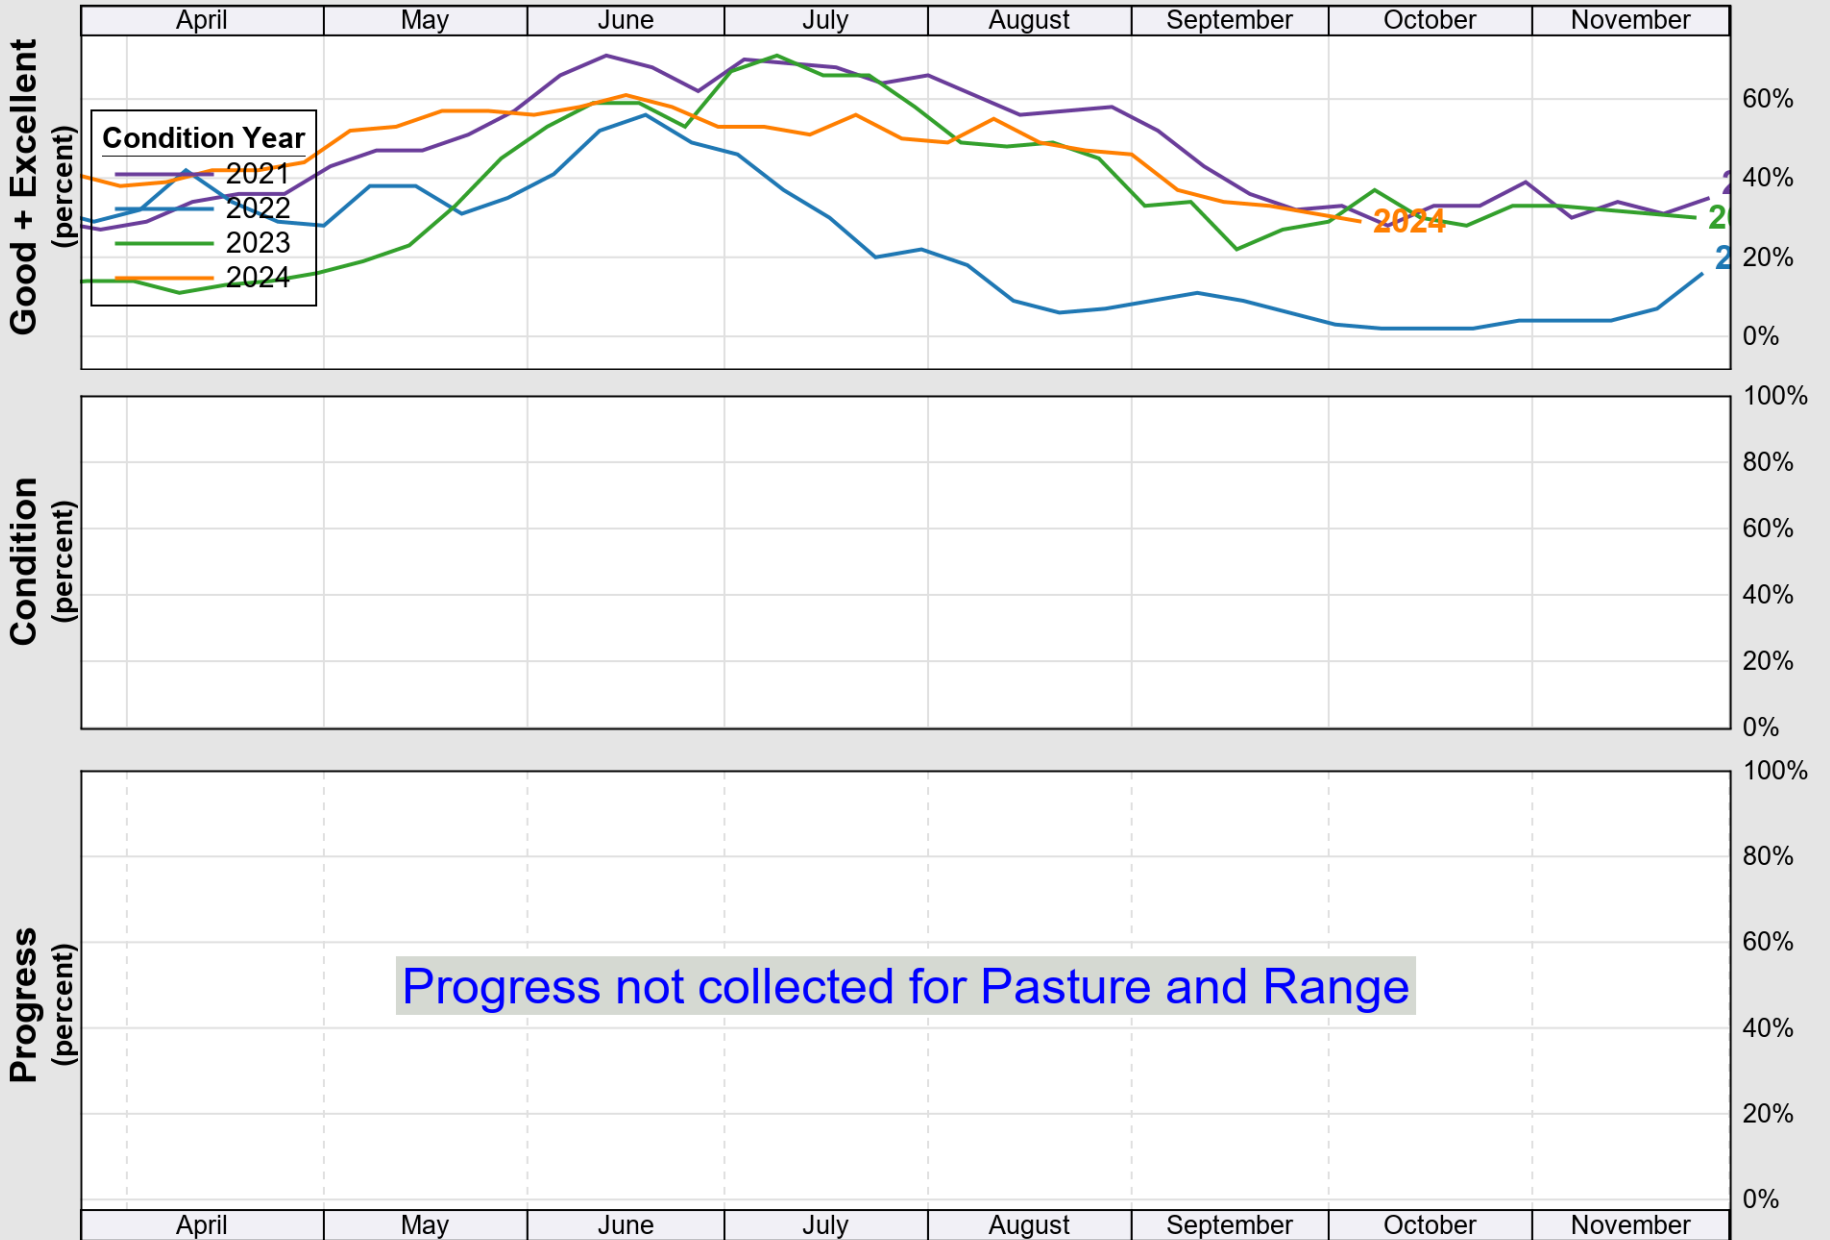

USDA

Crop Progress and Condition: Corn in Oklahoma , 2025

NASS

Source: National Agricultural Statistics Service (NASS), Crop Progress Report

USDA

Crop Progress and Condition: Cotton in Oklahoma, 2025

NASS

Source: National Agricultural Statistics Service (NASS), Crop Progress Report

Source: National Agricultural Statistics Service (NASS), Crop Progress Report

USDA

Crop Progress and Condition: Peanuts in Oklahoma , 2025

NASS

Source: National Agricultural Statistics Service (NASS), Crop Progress Report