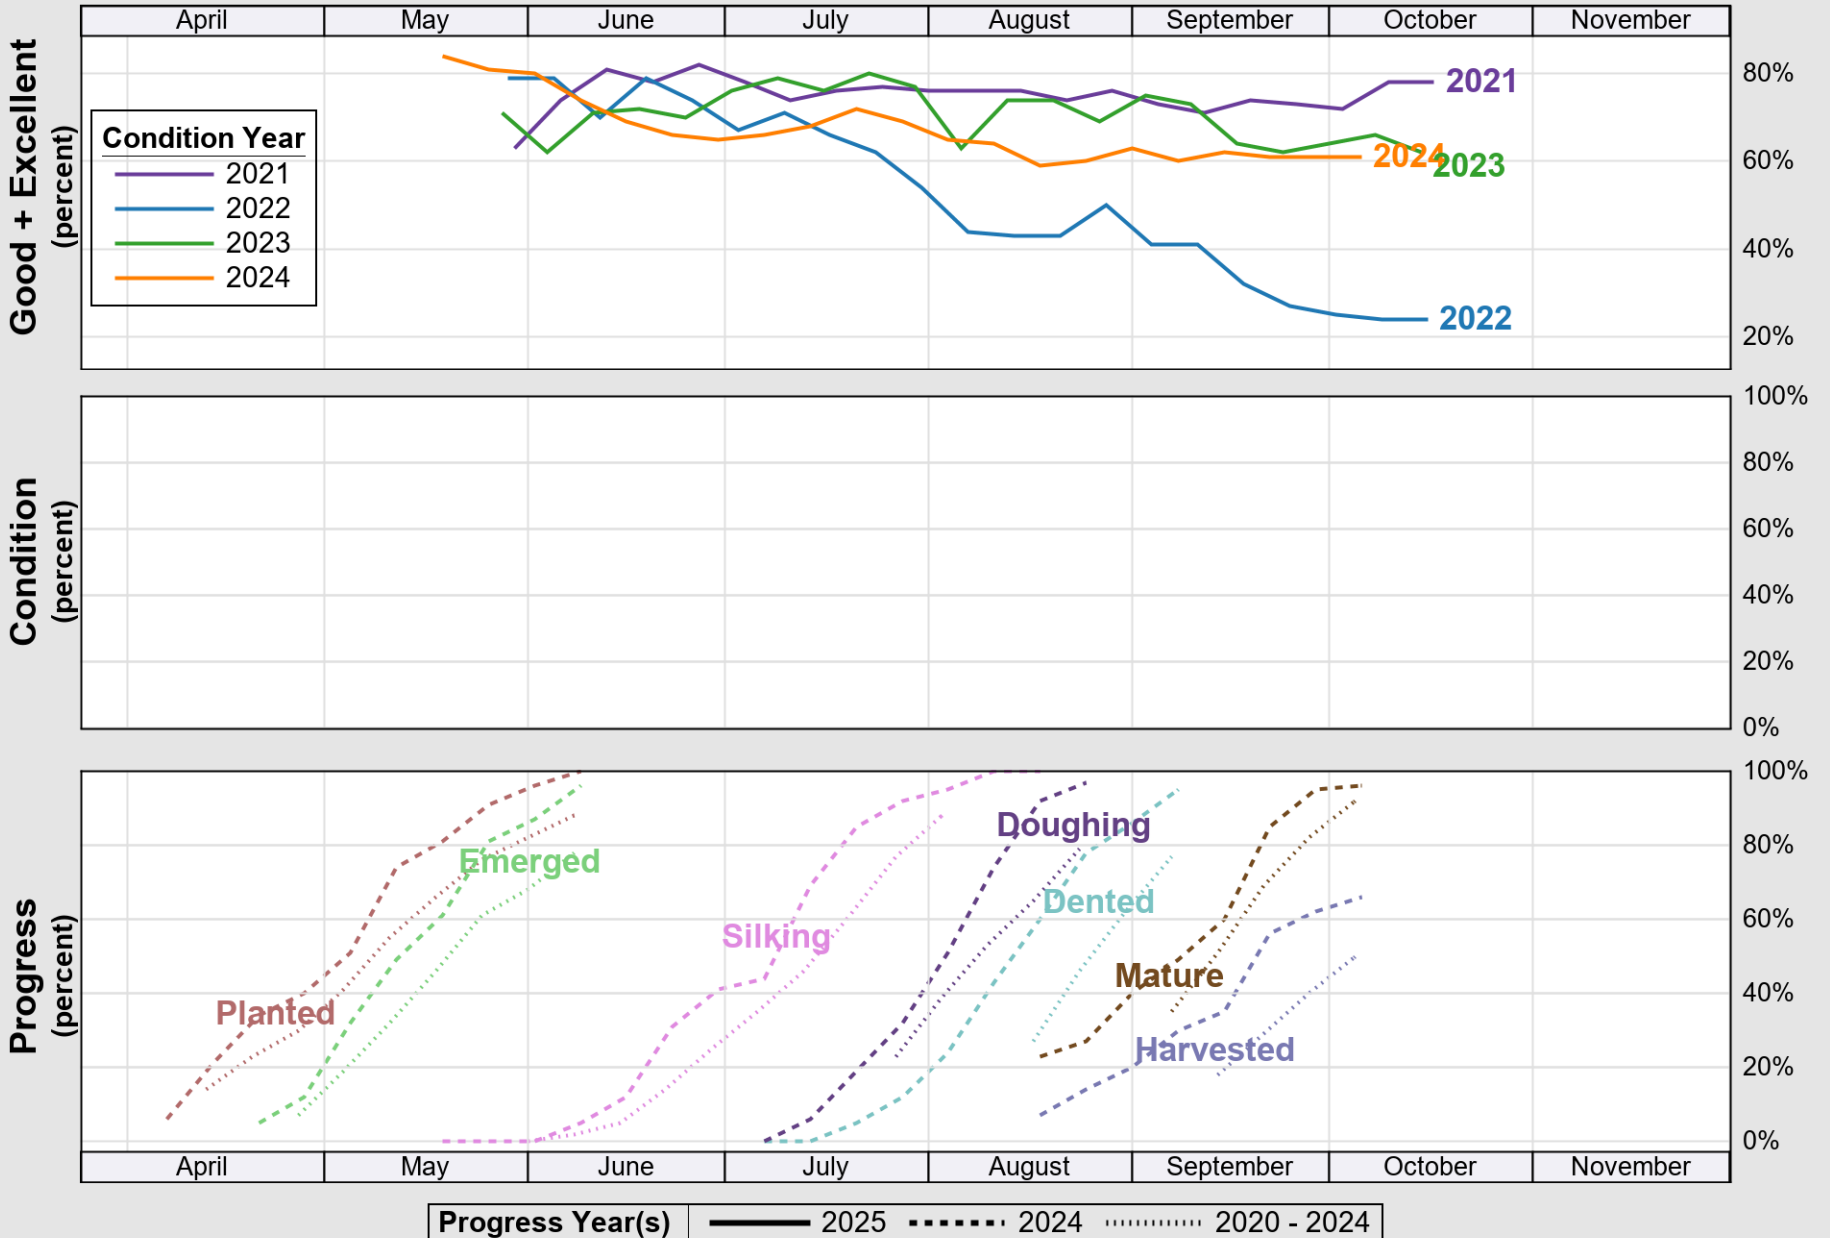

USDA

Crop Progress and Condition: Corn in Oklahoma , 2025

NASS

Source: National Agricultural Statistics Service (NASS), Crop Progress Report

USDA

Crop Progress and Condition: Cotton in Oklahoma, 2025

NASS

Source: National Agricultural Statistics Service (NASS), Crop Progress Report

Source: National Agricultural Statistics Service (NASS), Crop Progress Report

USDA

Crop Progress and Condition: Peanuts in Oklahoma , 2025

NASS

Source: National Agricultural Statistics Service (NASS), Crop Progress Report

USDA

Crop Progress and Condition: Sorghum in Oklahoma , 2025

NASS

Source: National Agricultural Statistics Service (NASS), Crop Progress Report

USDA

Crop Progress and Condition: Soybeans in Oklahoma , 2025