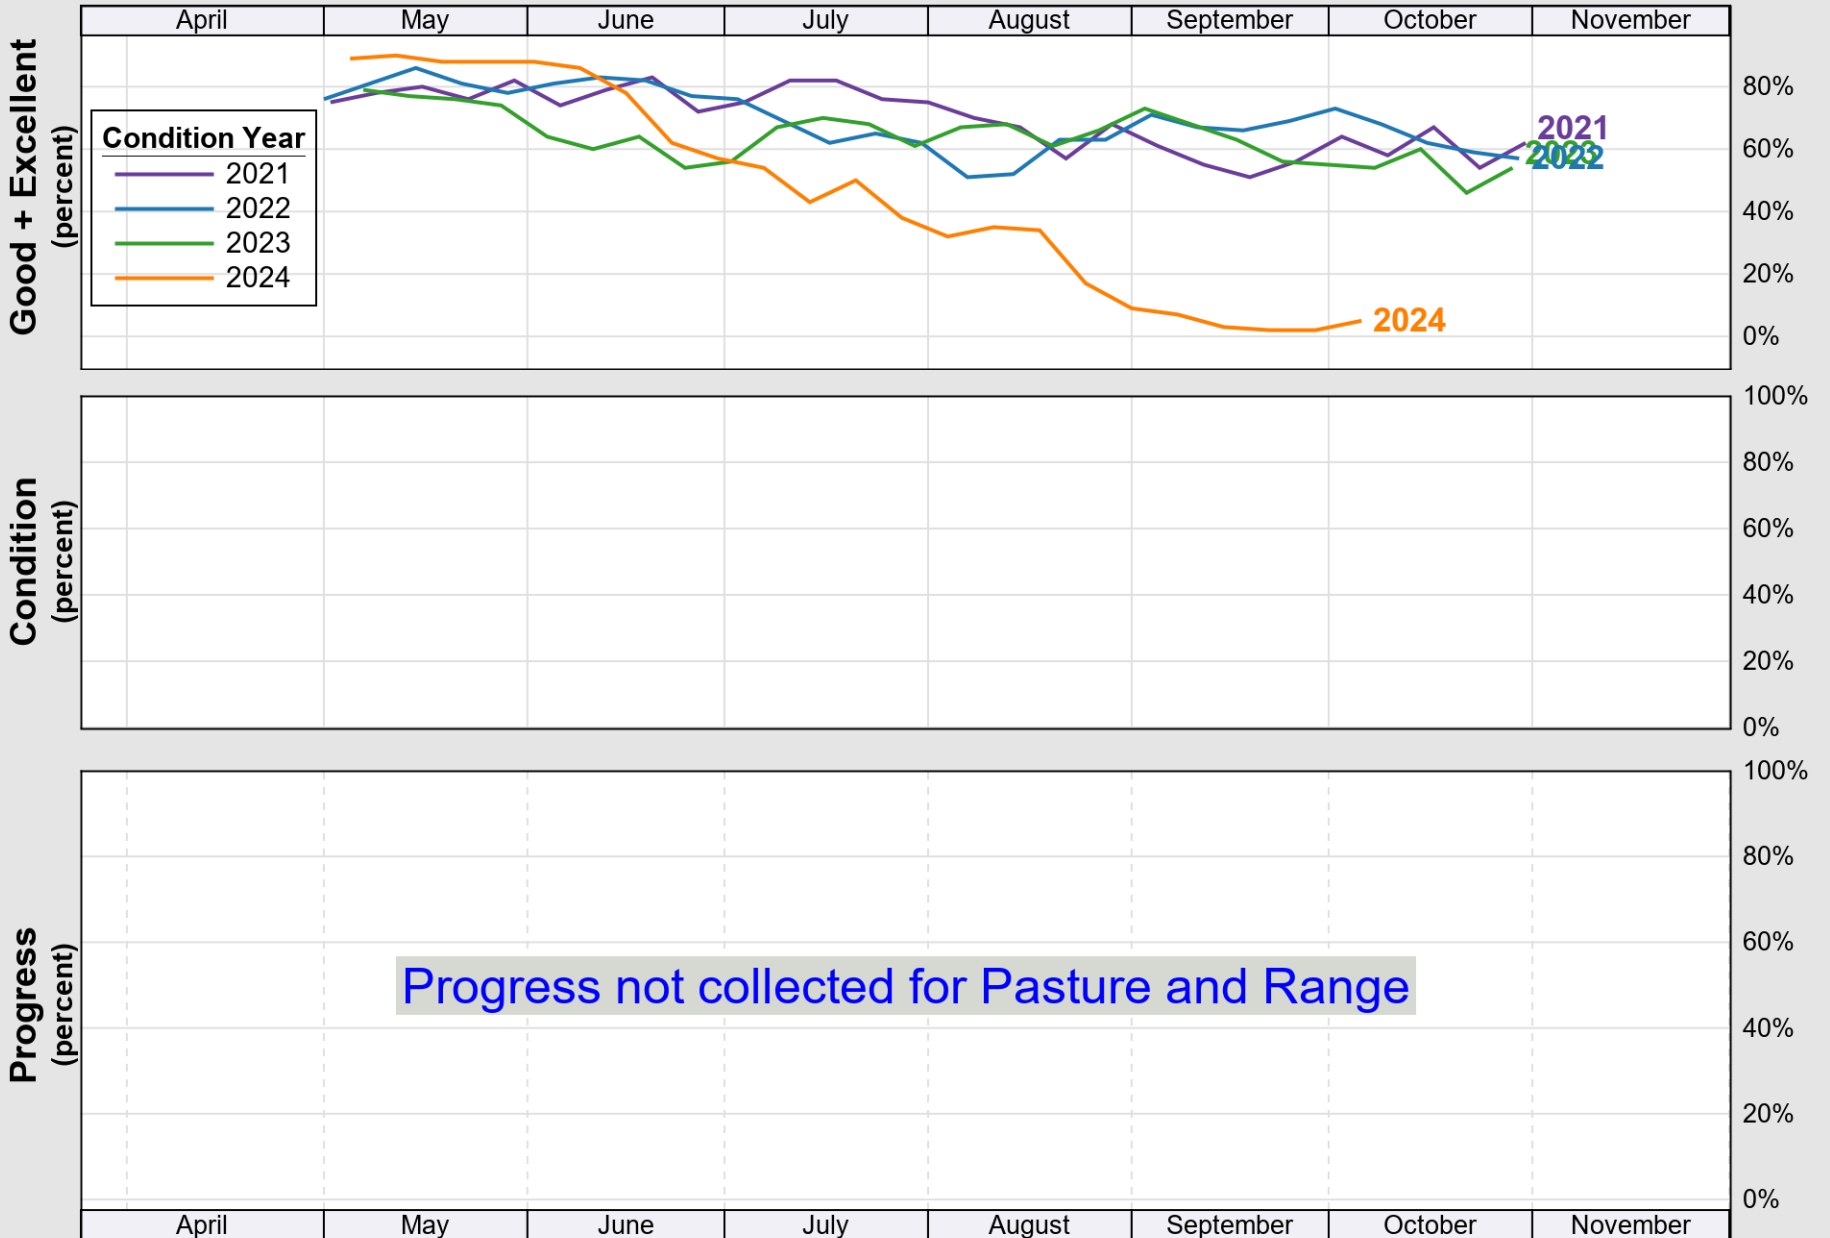

USDA

Crop Progress and Condition: Corn in Ohio , 2025

NASS

Progress Year(s) ——— 2025 2024 2020 - 2024

Source: National Agricultural Statistics Service (NASS), Crop Progress Report

USDA

Crop Progress and Condition: Oats in Ohio , 2025

NASS

Progress Year(s) — 2025 2024 2020 - 2024

Source: National Agricultural Statistics Service (NASS), Crop Progress Report

Crop Progress and Condition: Pasture and Range in Ohio , 2025

Source: National Agricultural Statistics Service (NASS), Crop Progress Report

USDA

Crop Progress and Condition: Soybeans in Ohio , 2025

NASS

Source: National Agricultural Statistics Service (NASS), Crop Progress Report

USDA

Crop Progress and Condition: Winter Wheat in Ohio , 2025

NASS