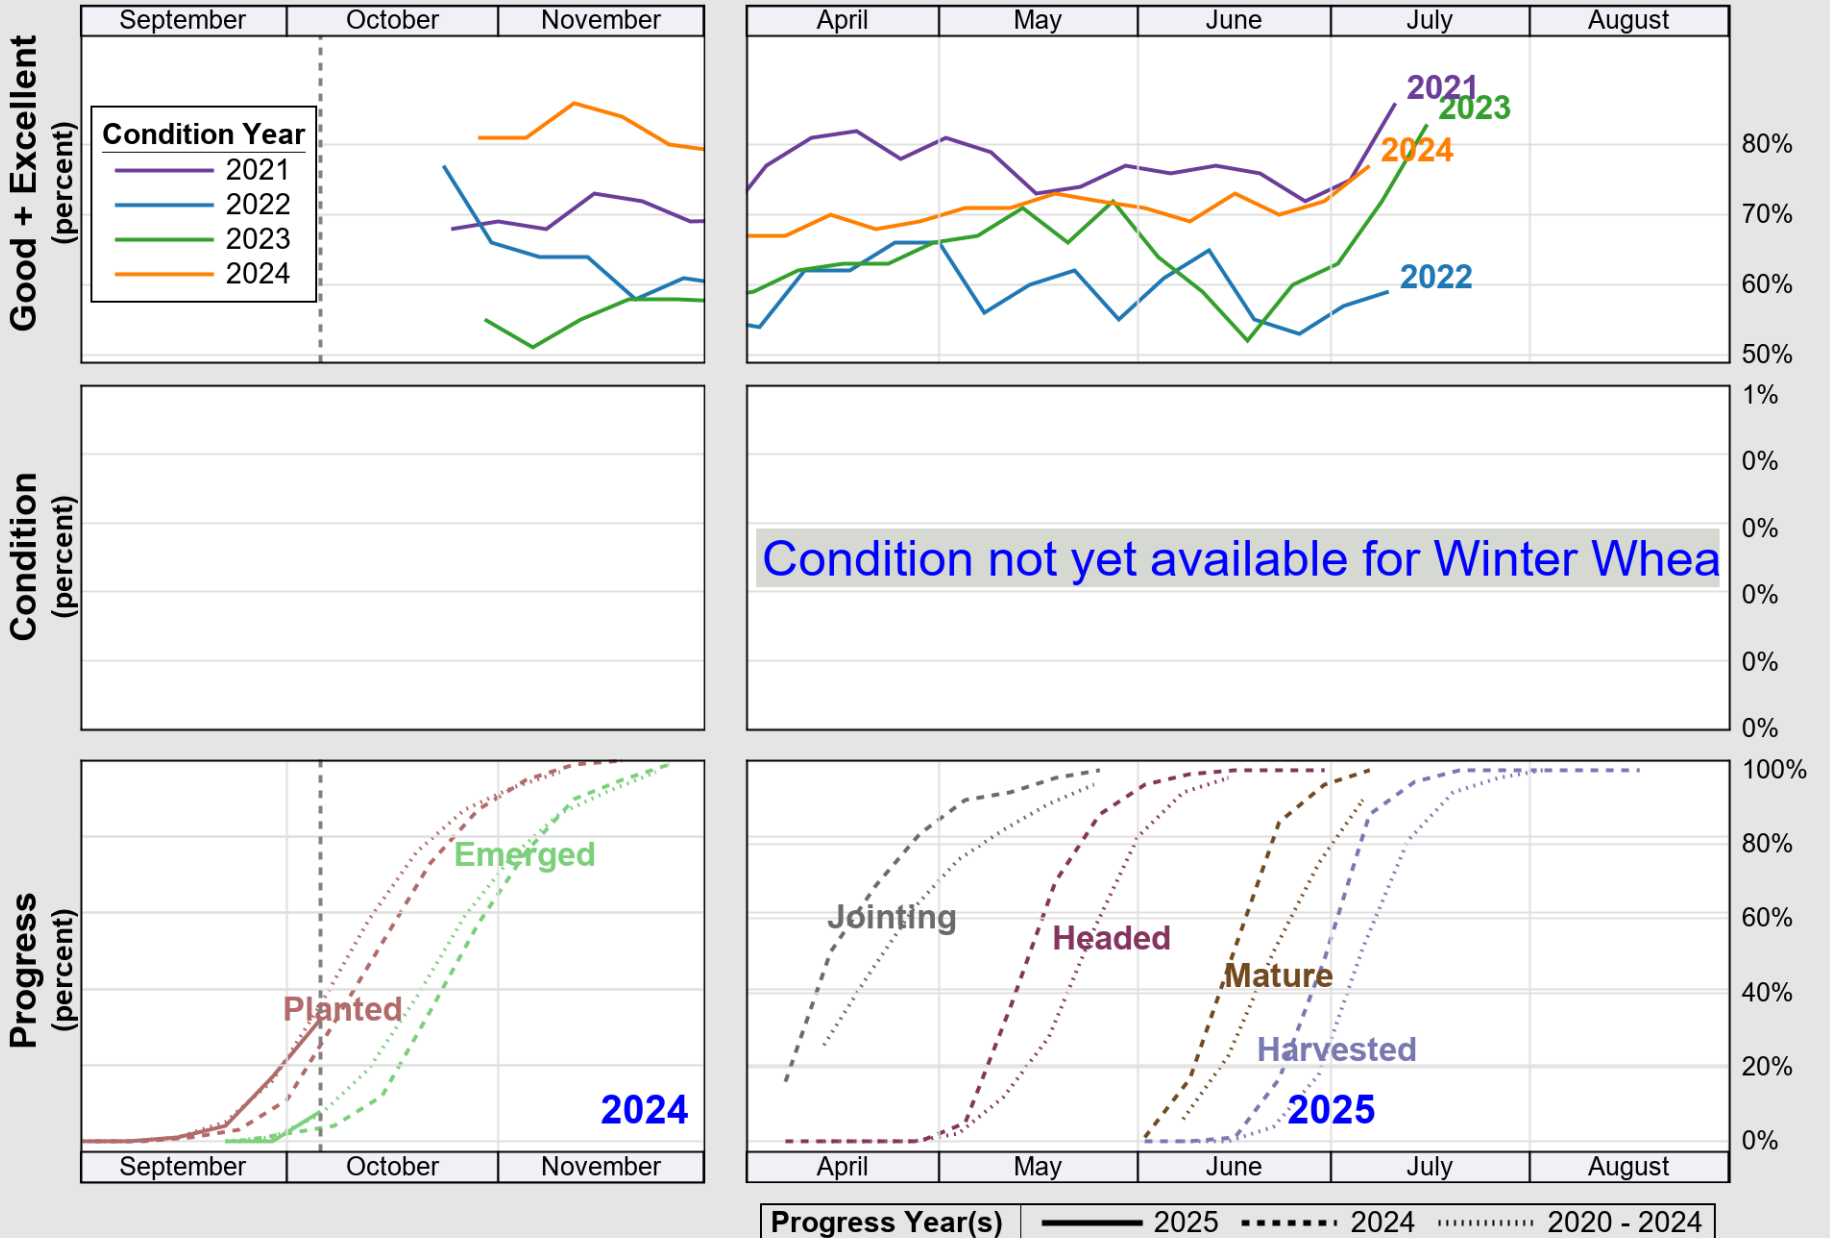

USDA

Crop Progress and Condition: Corn in Ohio , 2025

NASS

Progress Year(s) ——— 2025 2024 2020 - 2024

Source: National Agricultural Statistics Service (NASS), Crop Progress Report

USDA

Crop Progress and Condition: Oats in Ohio , 2025

NASS

Progress Year(s) — 2025 2024 2020 - 2024

Source: National Agricultural Statistics Service (NASS), Crop Progress Report

Crop Progress and Condition: Pasture and Range in Ohio , 2025

Source: National Agricultural Statistics Service (NASS), Crop Progress Report

USDA

Crop Progress and Condition: Soybeans in Ohio , 2025

NASS

Source: National Agricultural Statistics Service (NASS), Crop Progress Report

USDA

Crop Progress and Condition: Winter Wheat in Ohio , 2025

NASS

Source: National Agricultural Statistics Service (NASS), Crop Progress Report