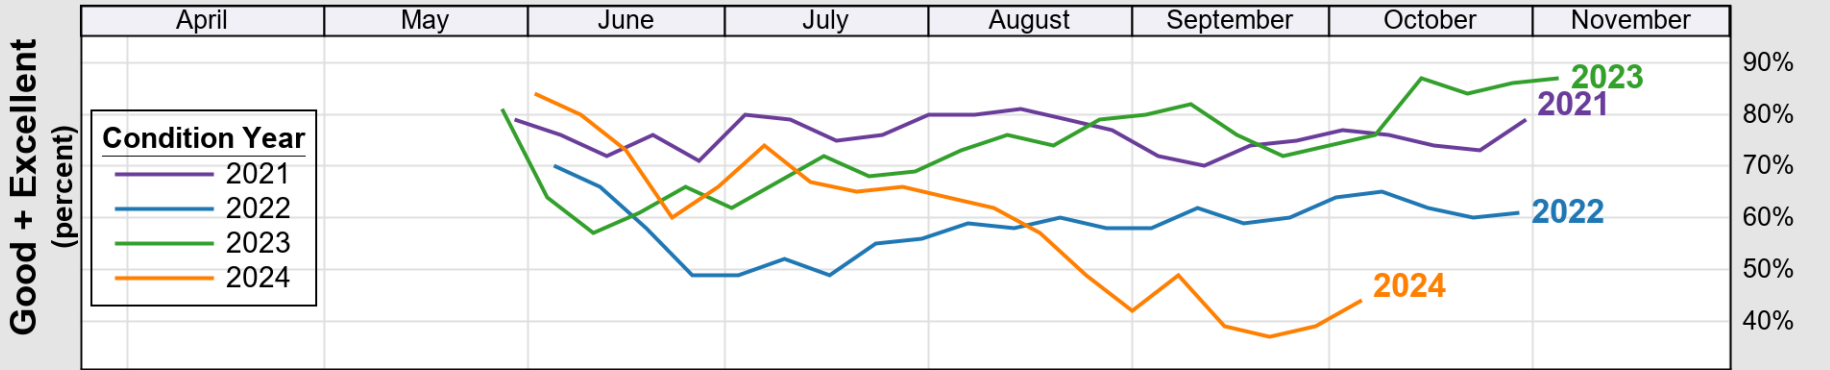

USDA

Crop Progress and Condition: Corn in Ohio , 2025

NASS

Progress Year(s) ——— 2025 2024 2020 - 2024

Source: National Agricultural Statistics Service (NASS), Crop Progress Report

USDA

Crop Progress and Condition: Oats in Ohio , 2025

NASS

Progress Year(s) — 2025 2024 2020 - 2024

Source: National Agricultural Statistics Service (NASS), Crop Progress Report

Crop Progress and Condition: Pasture and Range in Ohio , 2025

Source: National Agricultural Statistics Service (NASS), Crop Progress Report