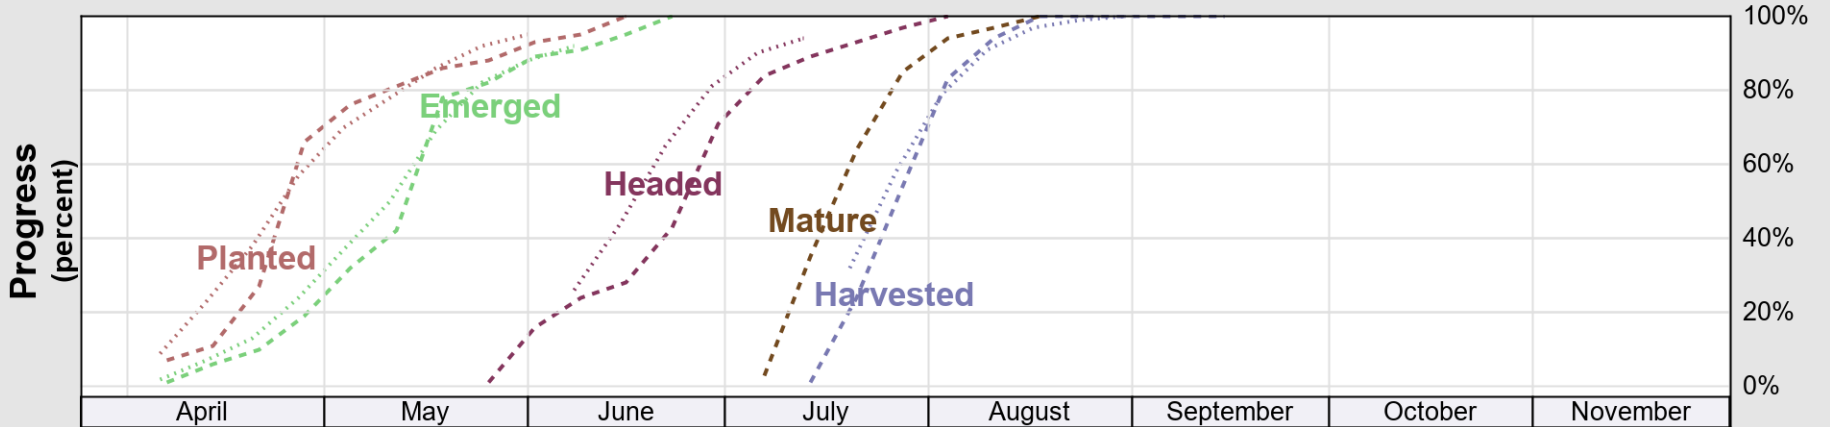

USDA

Crop Progress and Condition: Corn in Ohio , 2025

NASS

Progress Year(s) ——— 2025 2024 2020 - 2024

Source: National Agricultural Statistics Service (NASS), Crop Progress Report

USDA

Crop Progress and Condition: Oats in Ohio , 2025

NASS

Progress Year(s) — 2025 2024 2020 - 2024

Source: National Agricultural Statistics Service (NASS), Crop Progress Report

Crop Progress and Condition: Pasture and Range in Ohio , 2025

Source: National Agricultural Statistics Service (NASS), Crop Progress Report