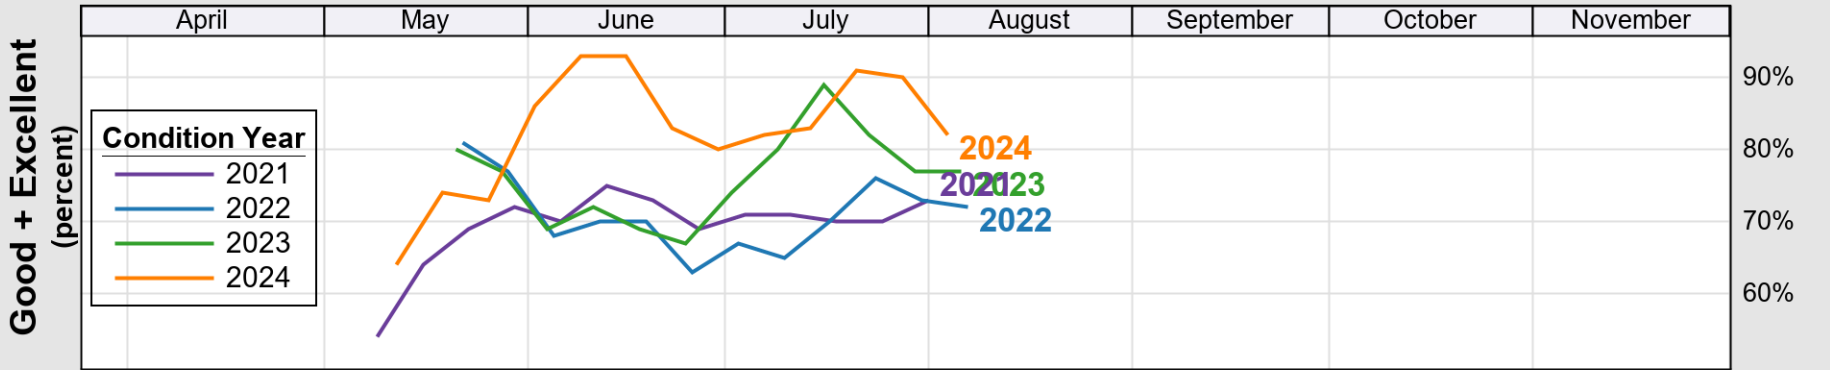

USDA

Crop Progress and Condition: Corn in Ohio , 2025

NASS

Progress Year(s) ——— 2025 2024 2020 - 2024

Source: National Agricultural Statistics Service (NASS), Crop Progress Report

USDA

Crop Progress and Condition: Oats in Ohio , 2025

NASS

Progress Year(s) — 2025 2024 2020 - 2024

Source: National Agricultural Statistics Service (NASS), Crop Progress Report

Crop Progress and Condition: Pasture and Range in Ohio , 2025

Source: National Agricultural Statistics Service (NASS), Crop Progress Report