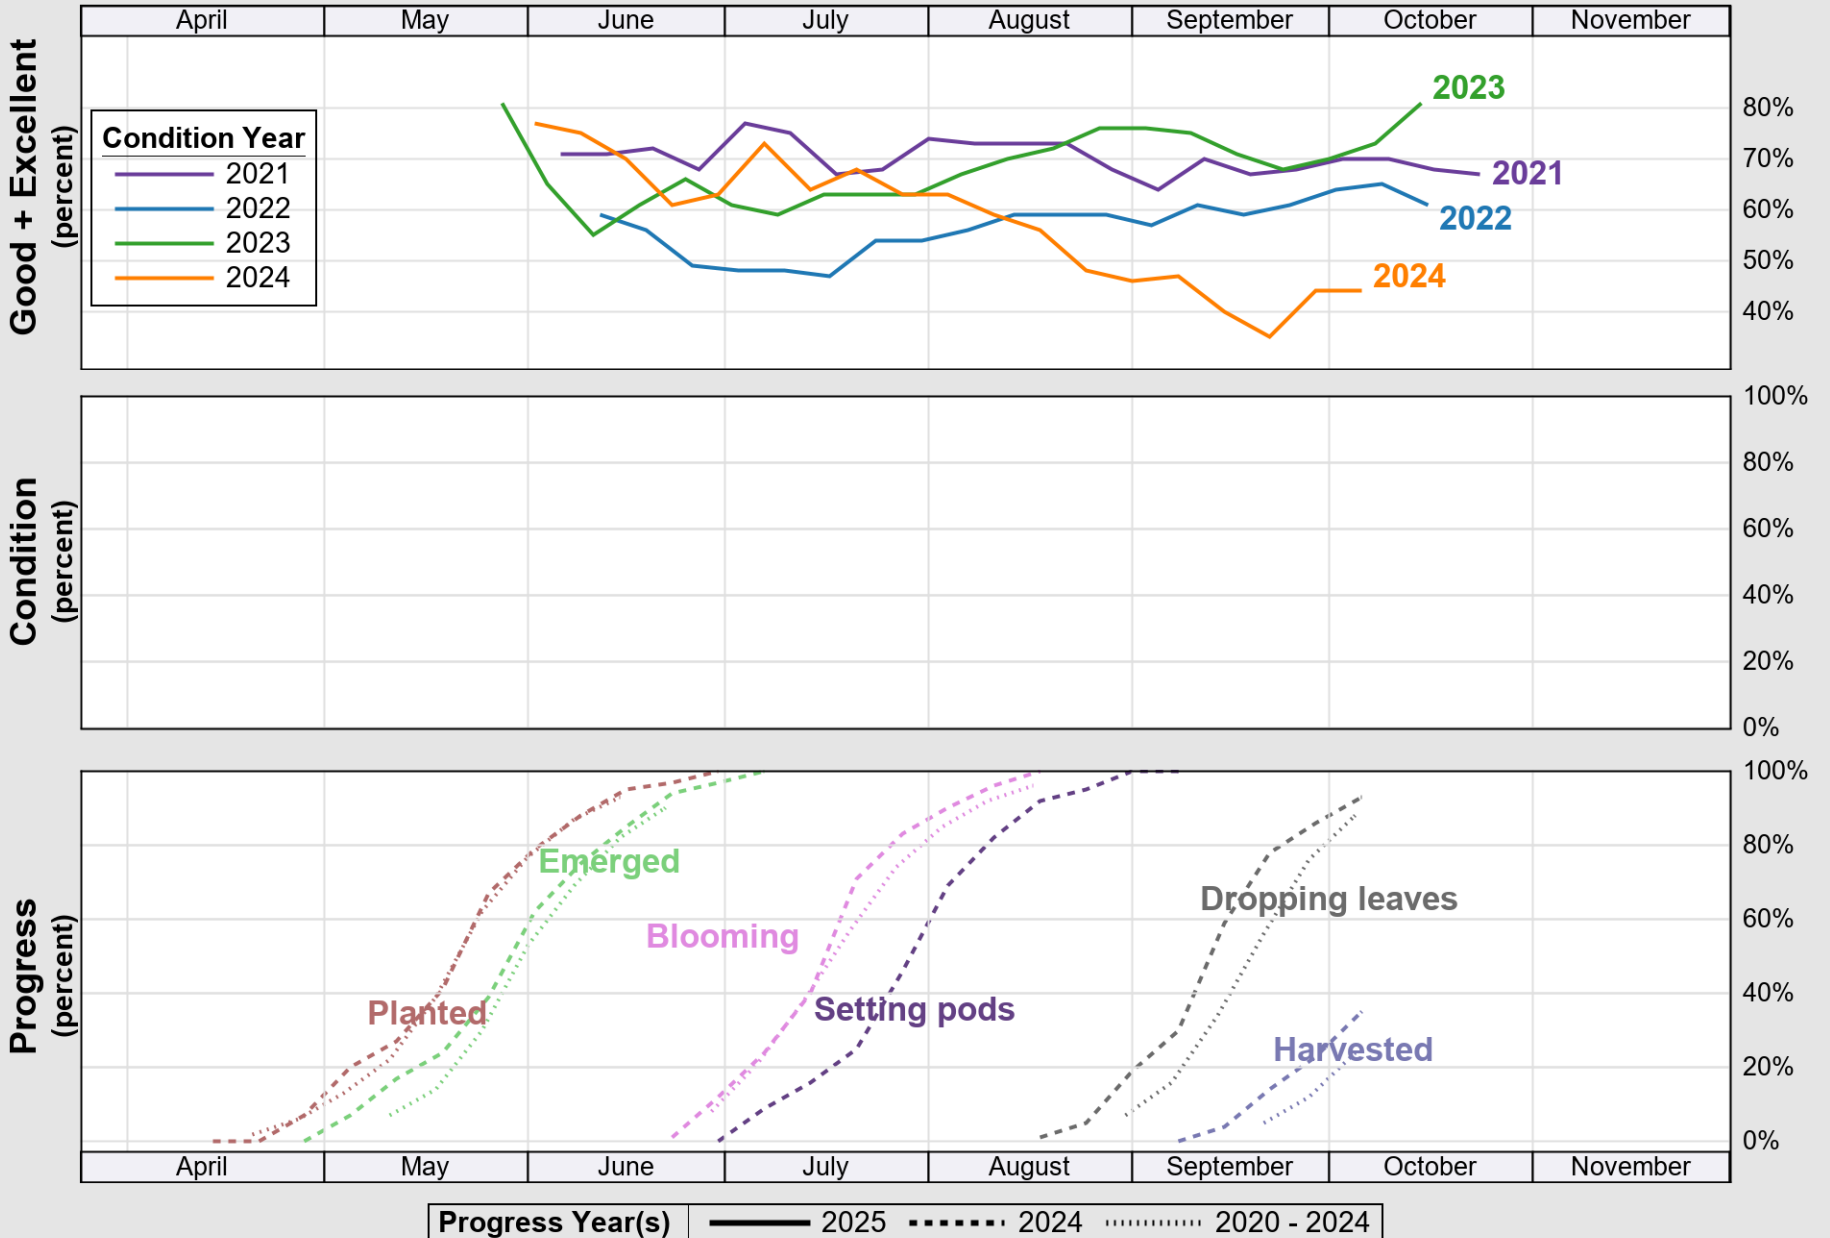

USDA

Crop Progress and Condition: Corn in Ohio , 2025

NASS

Progress Year(s) ——— 2025 2024 2020 - 2024

Source: National Agricultural Statistics Service (NASS), Crop Progress Report

USDA

Crop Progress and Condition: Oats in Ohio , 2025

NASS

Progress Year(s) — 2025 2024 2020 - 2024

Source: National Agricultural Statistics Service (NASS), Crop Progress Report

Crop Progress and Condition: Pasture and Range in Ohio , 2025

Source: National Agricultural Statistics Service (NASS), Crop Progress Report

USDA

Crop Progress and Condition: Soybeans in Ohio , 2025

NASS

Source: National Agricultural Statistics Service (NASS), Crop Progress Report

USDA

Crop Progress and Condition: Winter Wheat in Ohio , 2025

NASS

Source: National Agricultural Statistics Service (NASS), Crop Progress Report