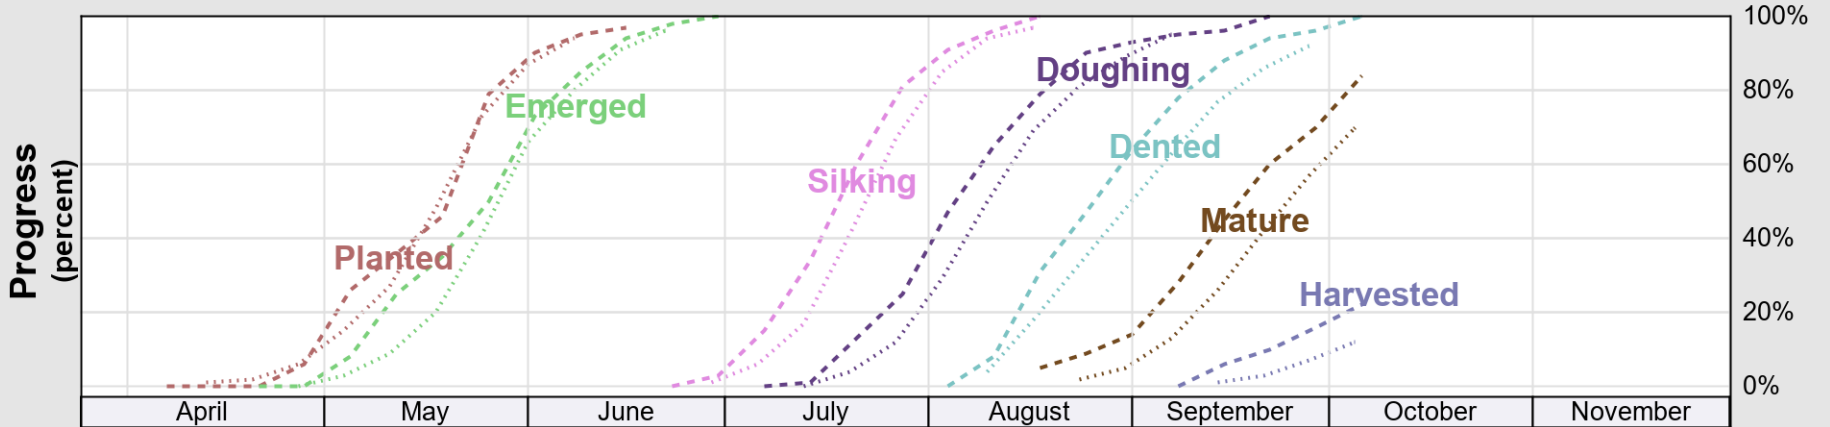

USDA

Crop Progress and Condition: Corn in Ohio , 2025

NASS

Progress Year(s) ——— 2025 2024 2020 - 2024

Source: National Agricultural Statistics Service (NASS), Crop Progress Report

USDA

Crop Progress and Condition: Oats in Ohio , 2025

NASS

Progress Year(s) — 2025 2024 2020 - 2024

Source: National Agricultural Statistics Service (NASS), Crop Progress Report

Crop Progress and Condition: Pasture and Range in Ohio , 2025

Source: National Agricultural Statistics Service (NASS), Crop Progress Report