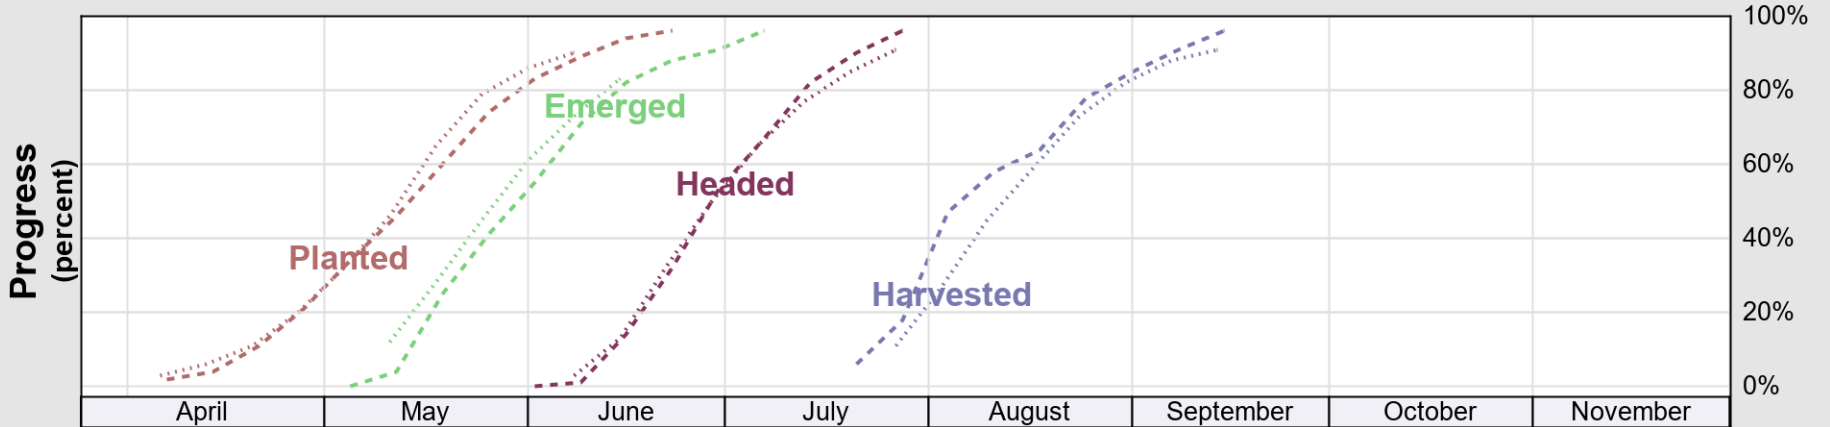

USDA

Crop Progress and Condition: Oats in New York , 2025

NASS

Progress Year(s) ——— 2025   2024   ..... 2020 - 2024

Source: National Agricultural Statistics Service (NASS), Crop Progress Report