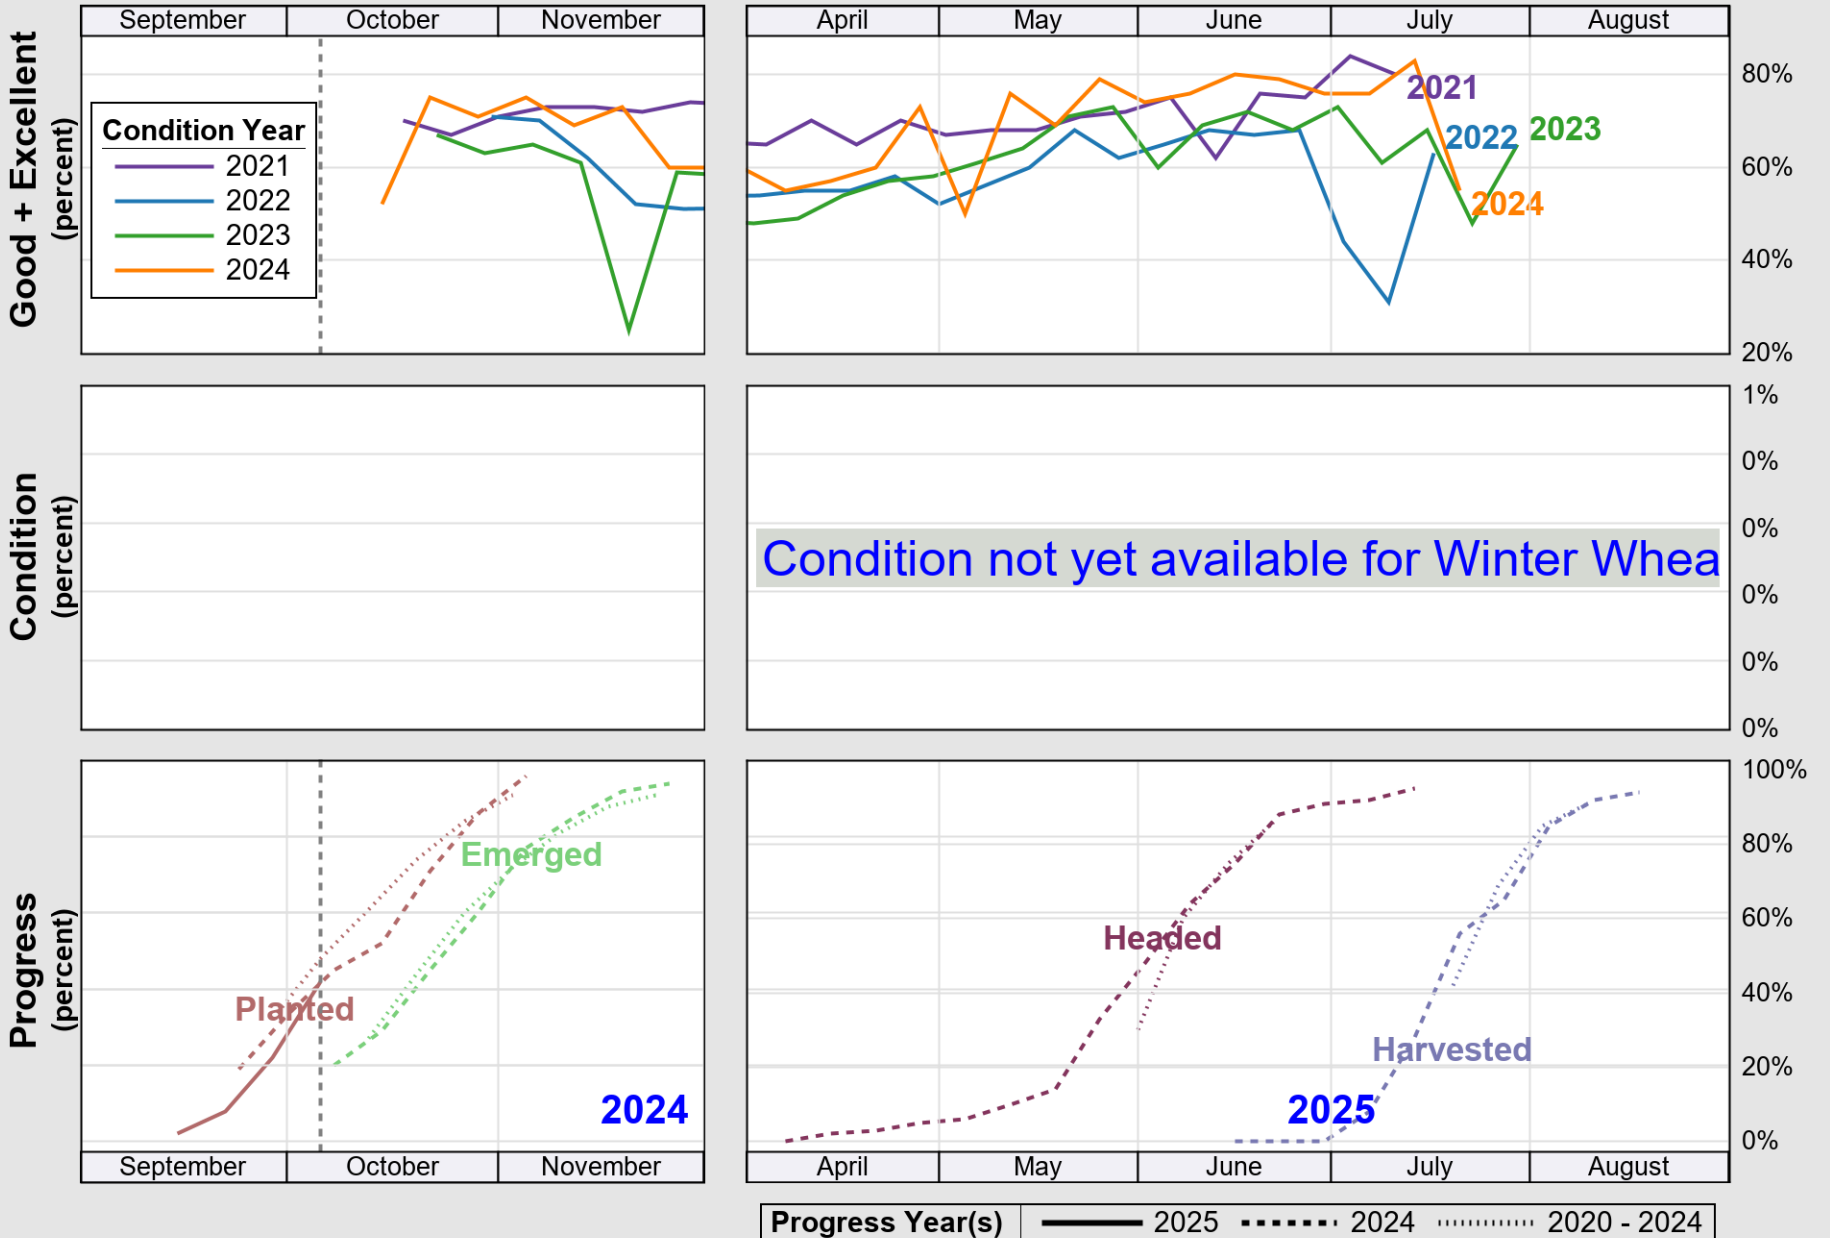

USDA

Crop Progress and Condition: Barley in New York , 2025

NASS

Source: National Agricultural Statistics Service (NASS), Crop Progress Report

USDA

Crop Progress and Condition: Corn in New York , 2025

NASS

Progress Year(s) — 2025 2024 2020 - 2024

NASS

Source: National Agricultural Statistics Service (NASS), Crop Progress Report

USDA

Crop Progress and Condition: Winter Wheat in New York , 2025

NASS

Source: National Agricultural Statistics Service (NASS), Crop Progress Report