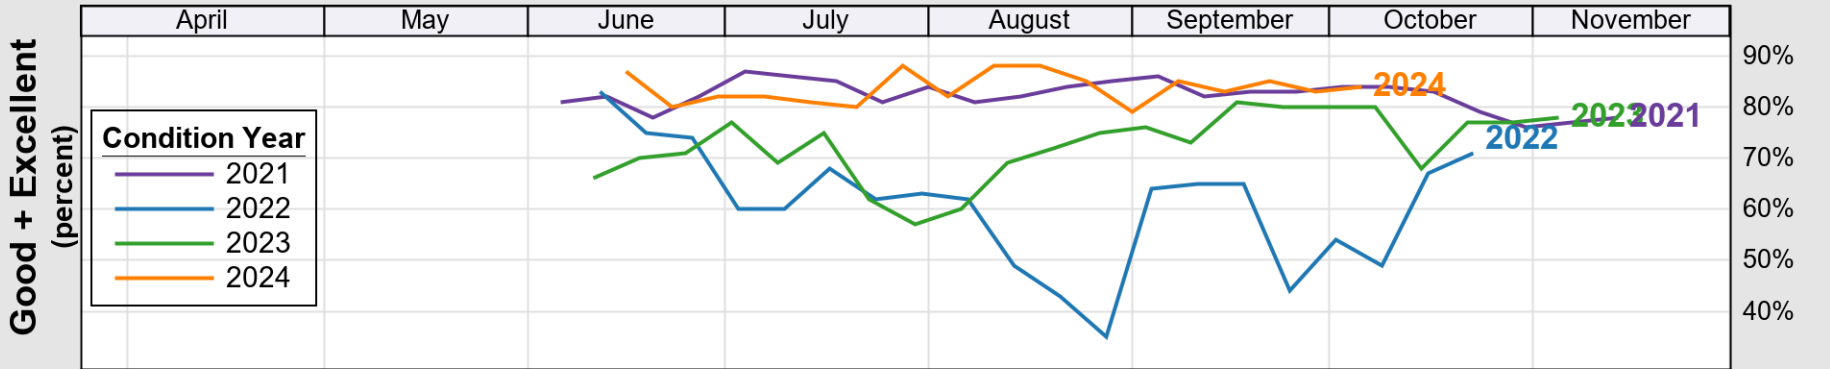

USDA

Crop Progress and Condition: Barley in New York , 2025

NASS

Source: National Agricultural Statistics Service (NASS), Crop Progress Report

USDA

Crop Progress and Condition: Corn in New York , 2025

NASS

Progress Year(s) — 2025 2024 2020 - 2024

Source: National Agricultural Statistics Service (NASS), Crop Progress Report

USDA

Crop Progress and Condition: Oats in New York , 2025

NASS

Progress Year(s) ——— 2025 2024 2020 - 2024

Source: National Agricultural Statistics Service (NASS), Crop Progress Report