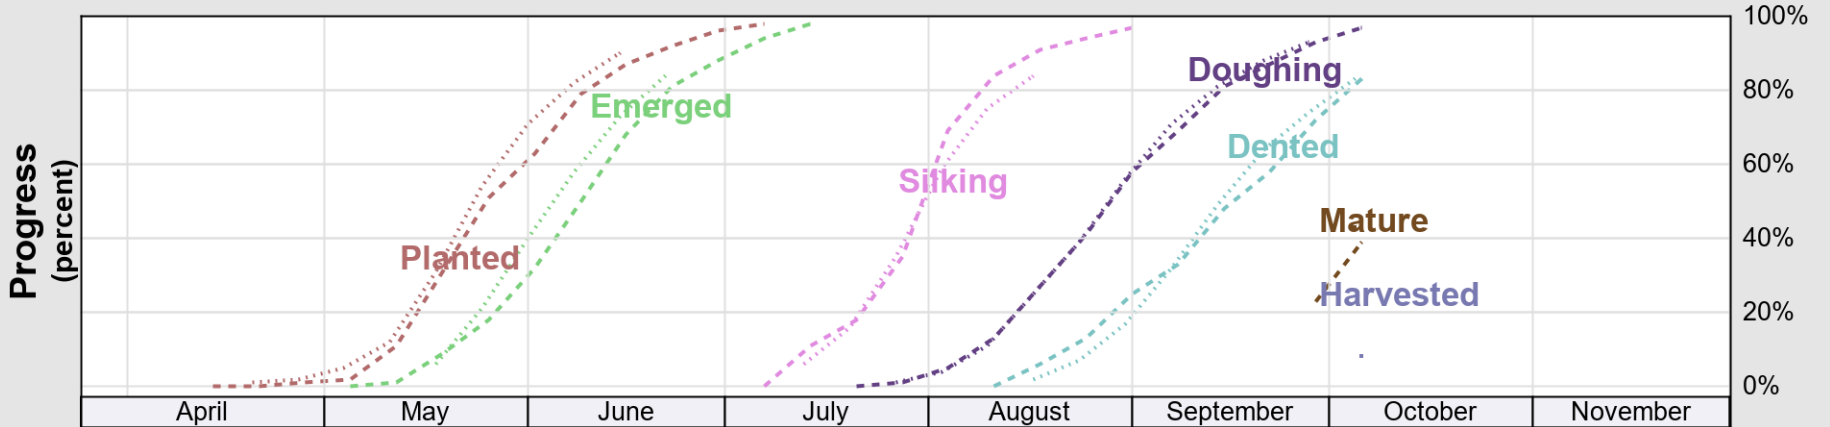

USDA

Crop Progress and Condition: Barley in New York , 2025

NASS

Source: National Agricultural Statistics Service (NASS), Crop Progress Report

USDA

Crop Progress and Condition: Corn in New York , 2025

NASS

Progress Year(s) — 2025 2024 2020 - 2024