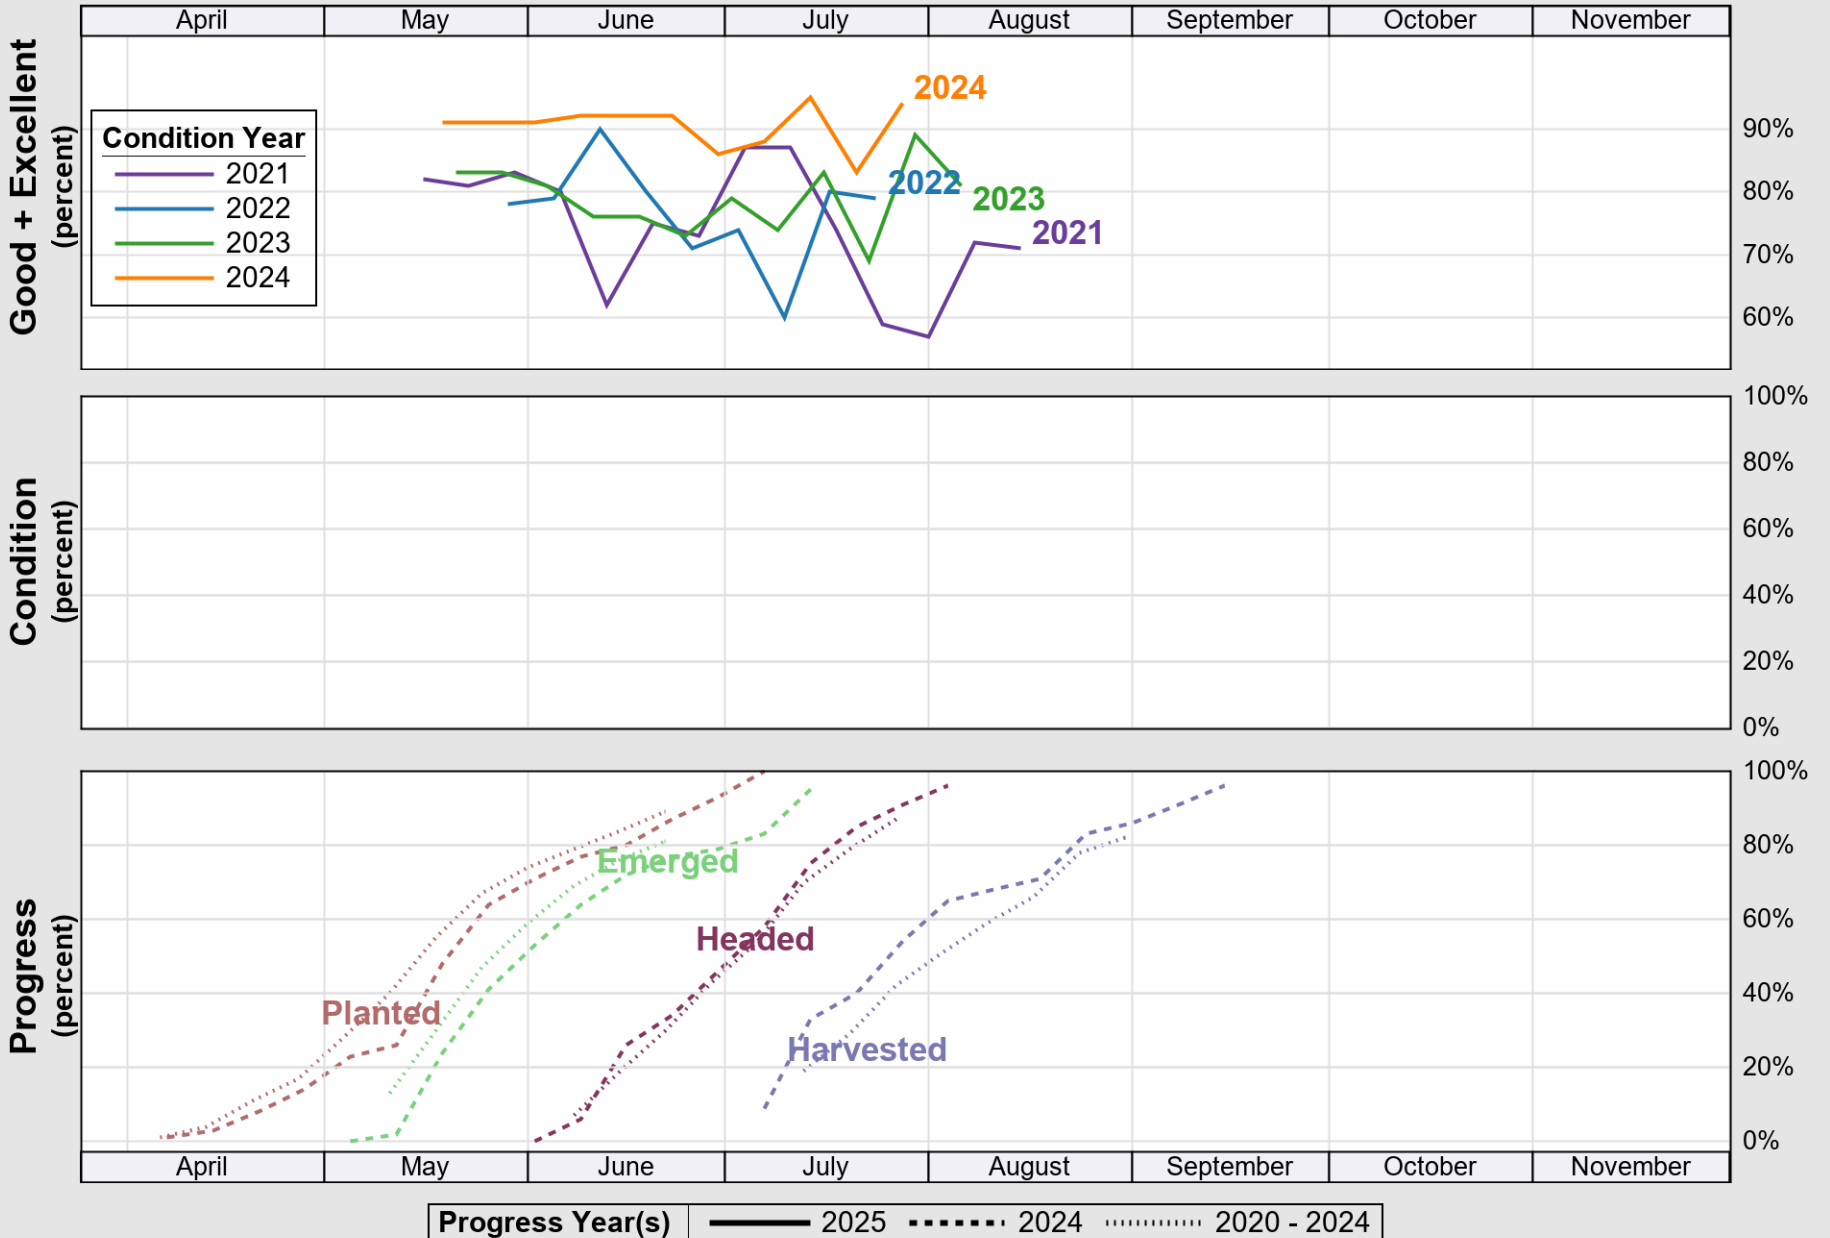

USDA

Crop Progress and Condition: Barley in New York , 2025

NASS

Source: National Agricultural Statistics Service (NASS), Crop Progress Report

USDA

Crop Progress and Condition: Corn in New York , 2025

NASS

Progress Year(s) — 2025 2024 2020 - 2024

Source: National Agricultural Statistics Service (NASS), Crop Progress Report

USDA

Crop Progress and Condition: Oats in New York , 2025

NASS

Progress Year(s) ——— 2025 2024 2020 - 2024

Source: National Agricultural Statistics Service (NASS), Crop Progress Report