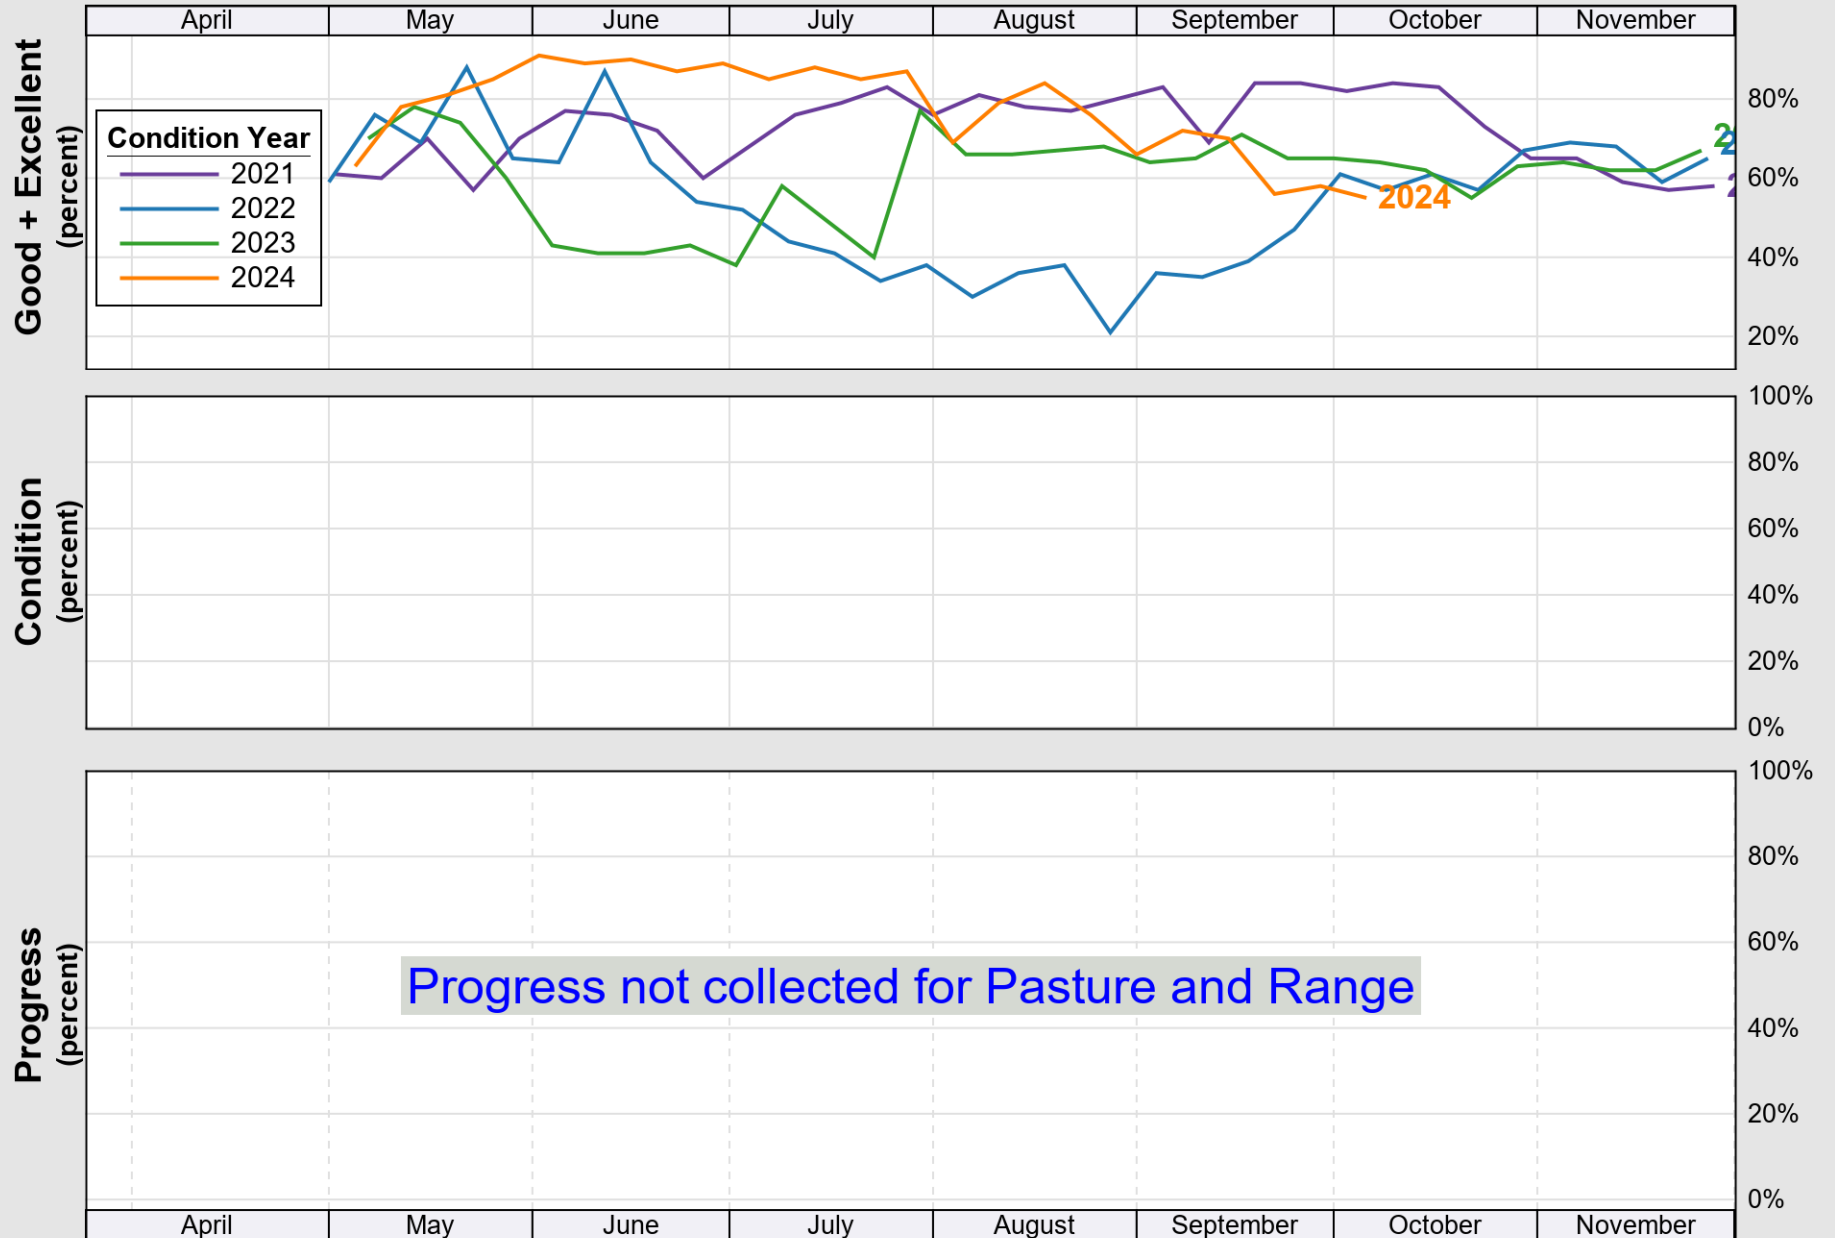

USDA

Crop Progress and Condition: Pasture and Range in New York , 2025

NASS

Source: National Agricultural Statistics Service (NASS), Crop Progress Report