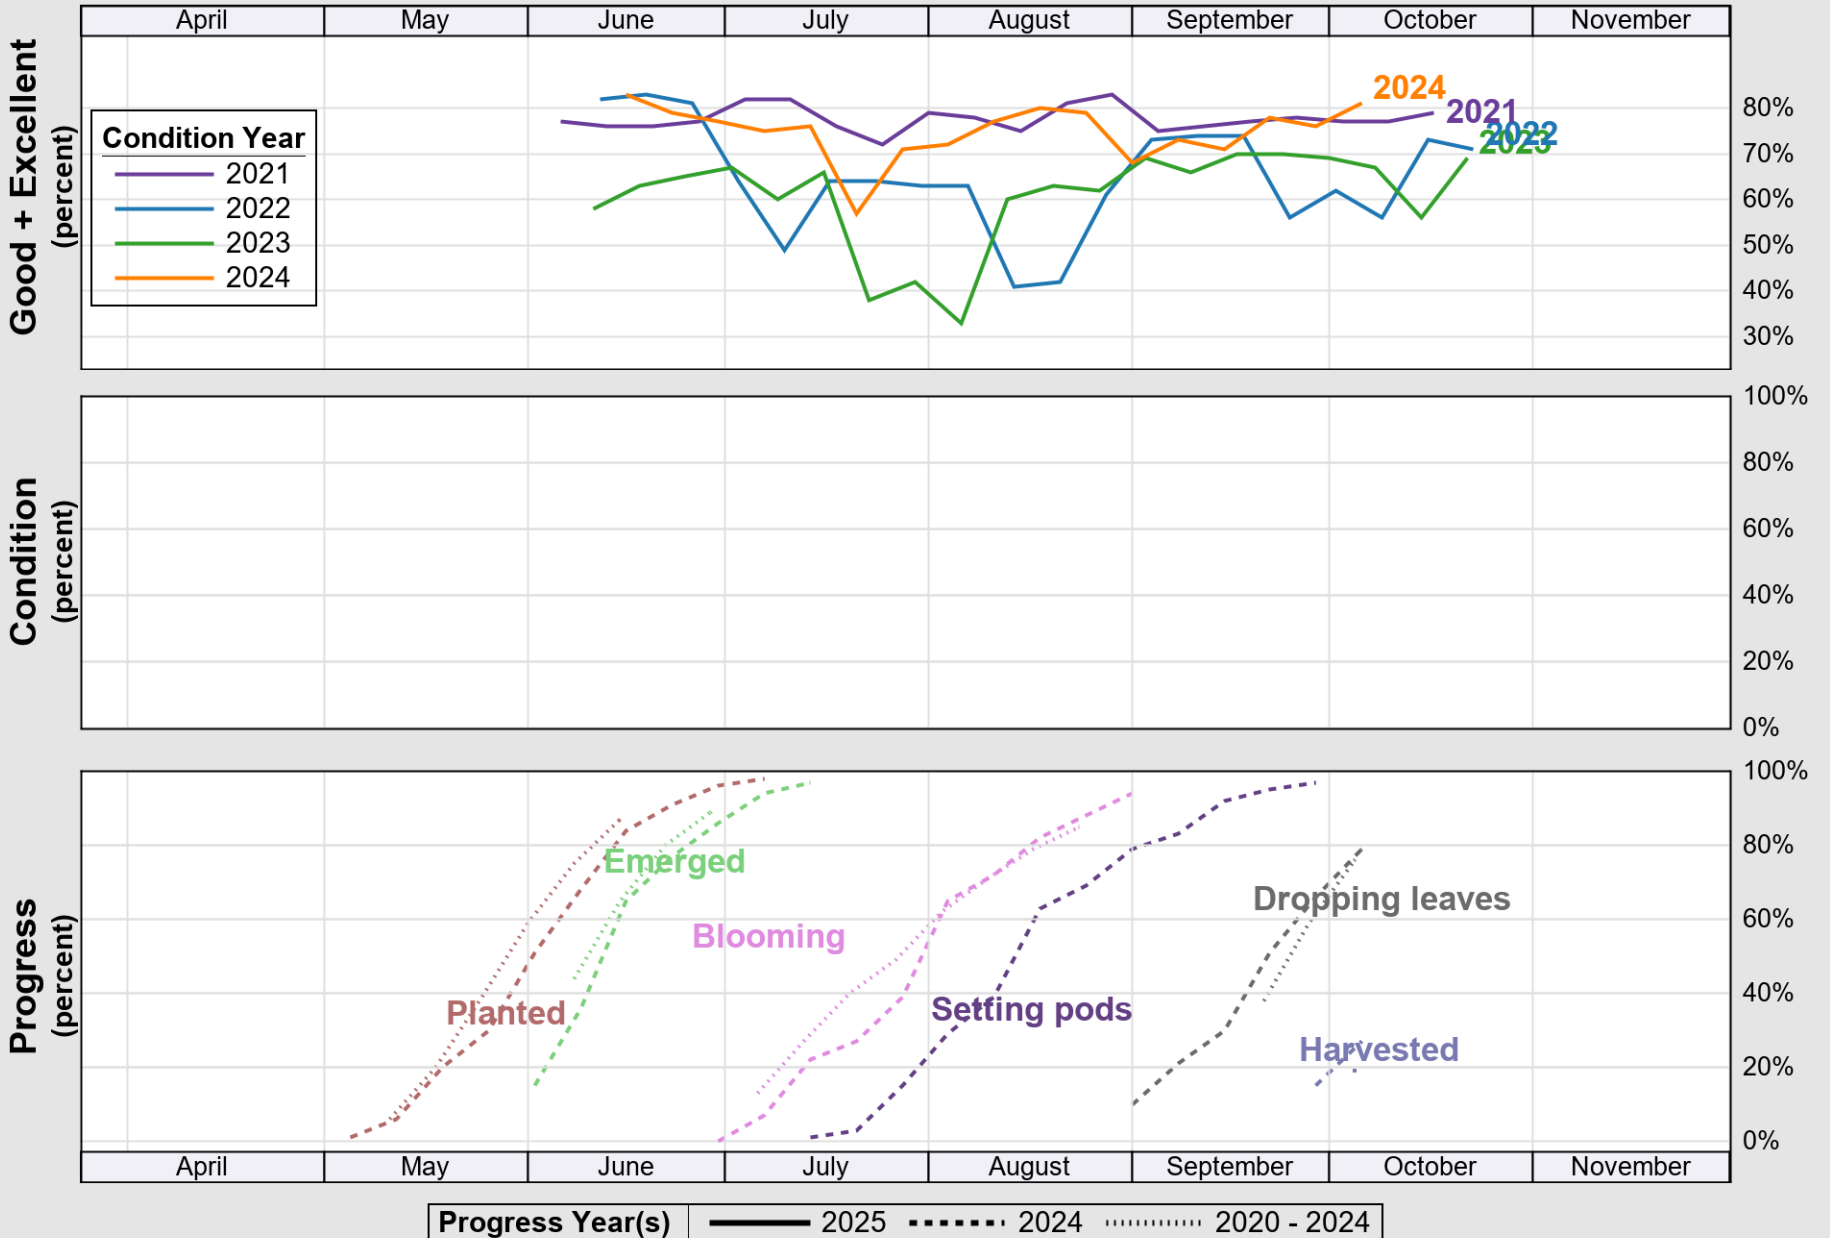

USDA

Crop Progress and Condition: Barley in New York , 2025

NASS

Source: National Agricultural Statistics Service (NASS), Crop Progress Report

USDA

Crop Progress and Condition: Corn in New York , 2025

NASS

Progress Year(s) — 2025 2024 2020 - 2024

Source: National Agricultural Statistics Service (NASS), Crop Progress Report

USDA

Crop Progress and Condition: Oats in New York , 2025

NASS

Progress Year(s) ——— 2025 2024 2020 - 2024

Source: National Agricultural Statistics Service (NASS), Crop Progress Report

USDA

Crop Progress and Condition: Pasture and Range in New York , 2025

NASS

Source: National Agricultural Statistics Service (NASS), Crop Progress Report

USDA

Crop Progress and Condition: Soybeans in New York , 2025

NASS

Source: National Agricultural Statistics Service (NASS), Crop Progress Report

USDA

Crop Progress and Condition: Winter Wheat in New York , 2025

NASS

Source: National Agricultural Statistics Service (NASS), Crop Progress Report