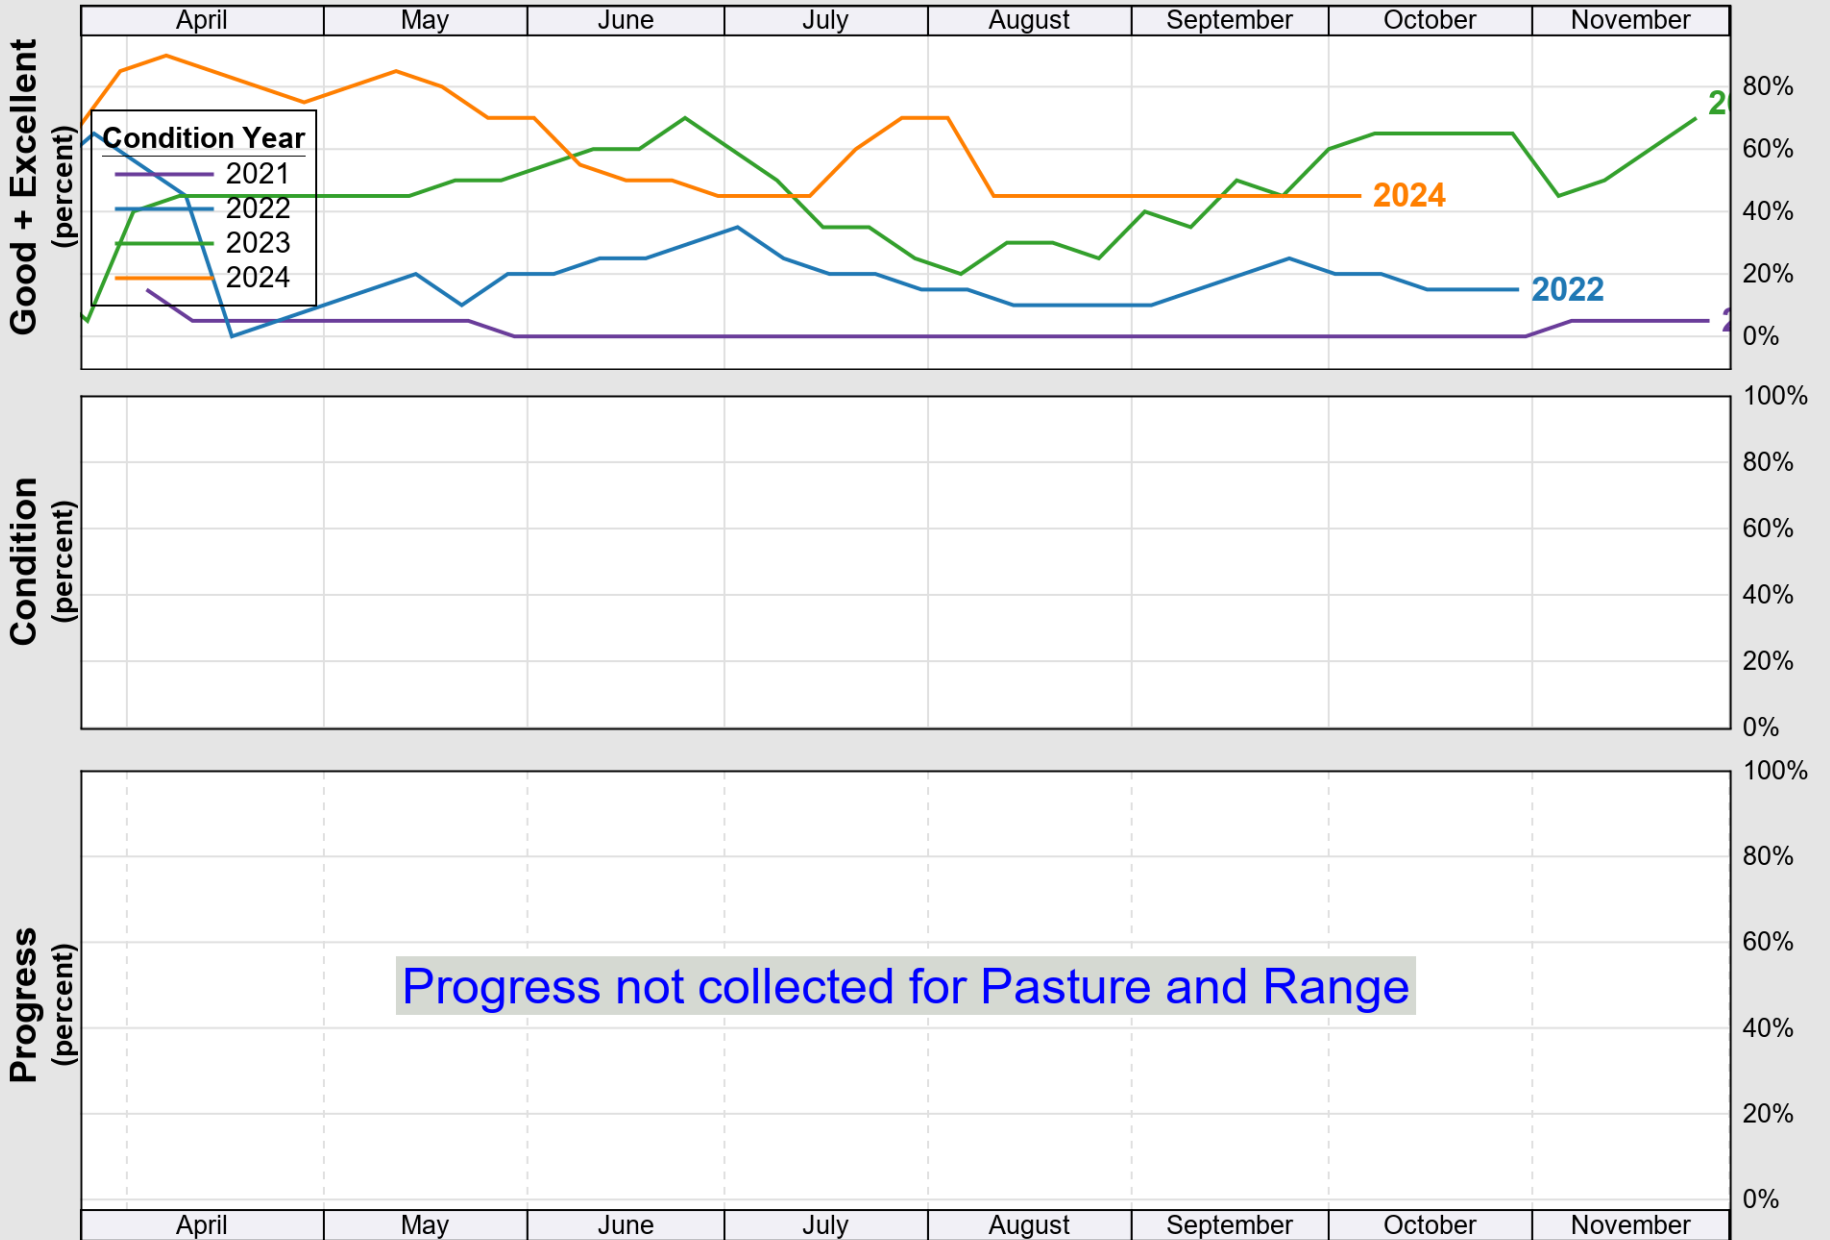

USDA

Crop Progress and Condition: Pasture and Range in Nevada , 2025

NASS

Source: National Agricultural Statistics Service (NASS), Crop Progress Report