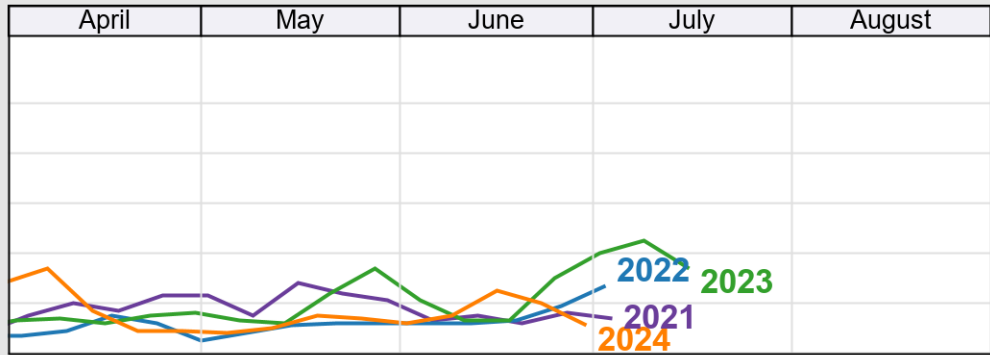

NASS

Progress Year(s) ——— 2025 2024 2020 - 2024

Source: National Agricultural Statistics Service (NASS), Crop Progress Report

Source: National Agricultural Statistics Service (NASS), Crop Progress Report

USDA

Crop Progress and Condition: Peanuts in New Mexico , 2025

NASS

Source: National Agricultural Statistics Service (NASS), Crop Progress Report

USDA

Crop Progress and Condition: Winter Wheat in New Mexico , 2025

NASS

Progress Year(s) ——— 2025 ····· 2024 2020 - 2024

Source: National Agricultural Statistics Service (NASS), Crop Progress Report