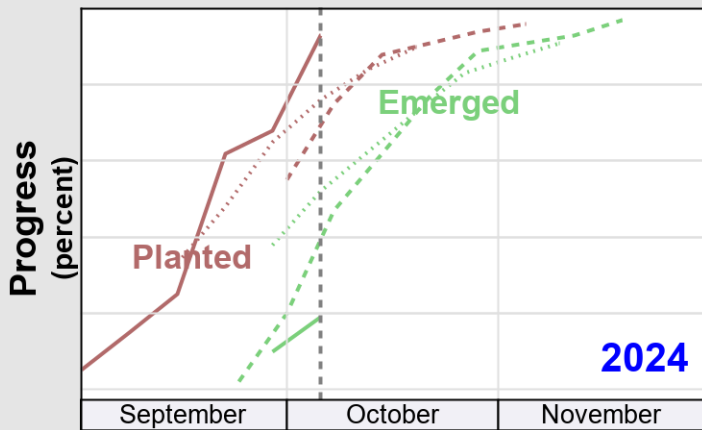

NASS

Progress Year(s) ——— 2025 2024 2020 - 2024

Source: National Agricultural Statistics Service (NASS), Crop Progress Report

Source: National Agricultural Statistics Service (NASS), Crop Progress Report

USDA

Crop Progress and Condition: Peanuts in New Mexico , 2025

NASS

Source: National Agricultural Statistics Service (NASS), Crop Progress Report

USDA

Crop Progress and Condition: Winter Wheat in New Mexico , 2025

NASS

Progress Year(s) ——— 2025 ····· 2024 2020 - 2024

Source: National Agricultural Statistics Service (NASS), Crop Progress Report