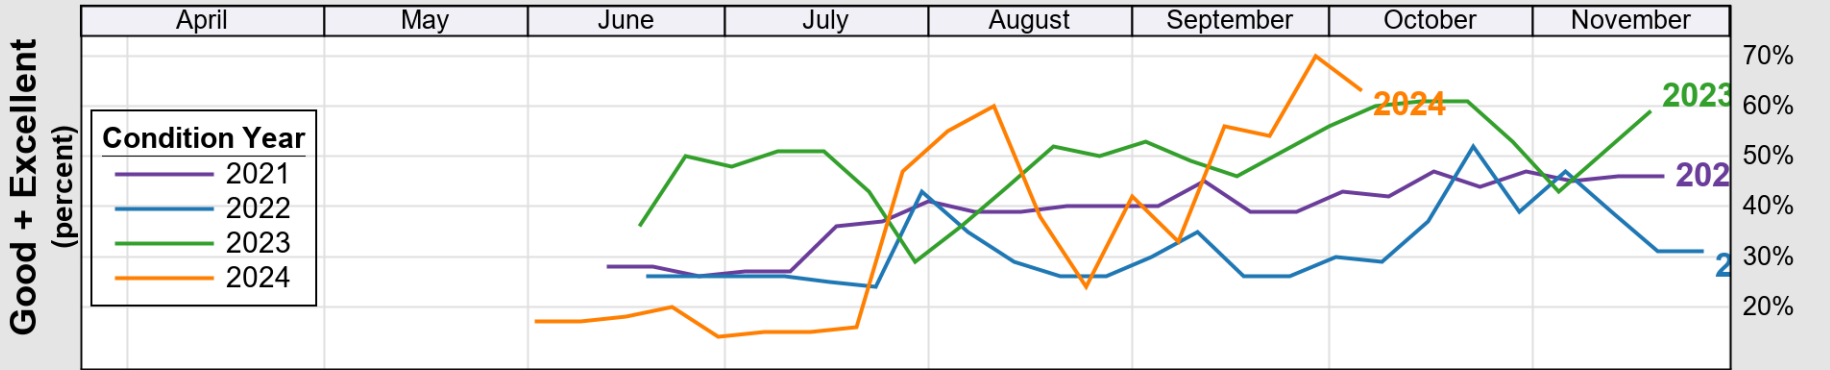

USDA

Crop Progress and Condition: Corn in New Mexico , 2025

NASS

Progress Year(s) ——— 2025 ····· 2024 ······· 2020 - 2024

Source: National Agricultural Statistics Service (NASS), Crop Progress Report

USDA

Crop Progress and Condition: Cotton in New Mexico , 2025

NASS

Progress Year(s) ——— 2025 2024 2020 - 2024

Source: National Agricultural Statistics Service (NASS), Crop Progress Report

Source: National Agricultural Statistics Service (NASS), Crop Progress Report