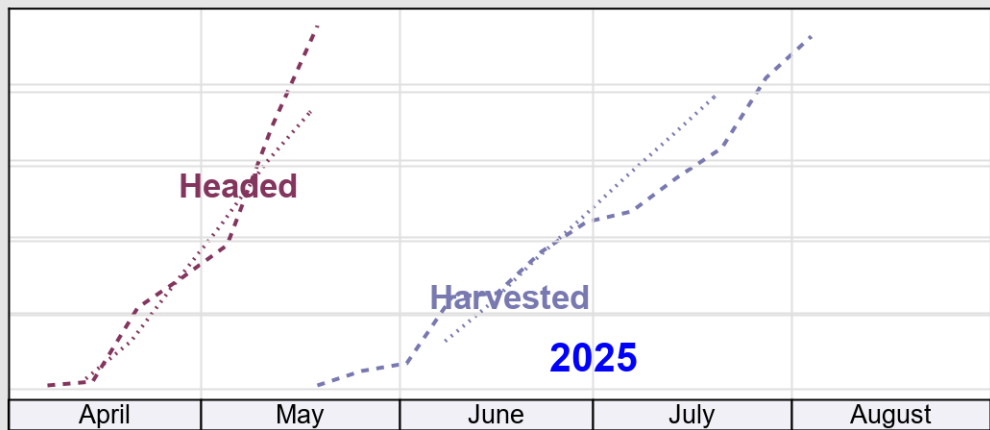

NASS

Progress Year(s) ——— 2025 2024 2020 - 2024

Source: National Agricultural Statistics Service (NASS), Crop Progress Report

Source: National Agricultural Statistics Service (NASS), Crop Progress Report

USDA

Crop Progress and Condition: Peanuts in New Mexico , 2025

NASS

Source: National Agricultural Statistics Service (NASS), Crop Progress Report

USDA

Crop Progress and Condition: Winter Wheat in New Mexico , 2025

NASS

Progress Year(s) ——— 2025 ····· 2024 2020 - 2024

Source: National Agricultural Statistics Service (NASS), Crop Progress Report