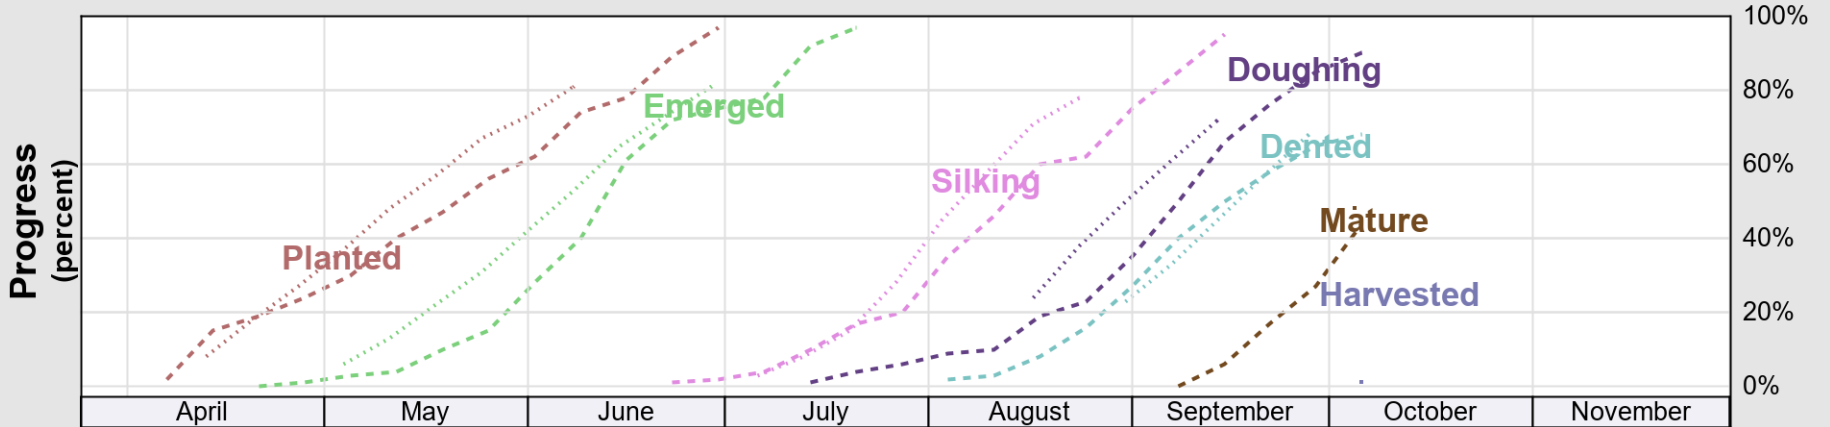

USDA

Crop Progress and Condition: Corn in New Mexico , 2025

NASS

Progress Year(s) ——— 2025 ····· 2024 ······· 2020 - 2024

Source: National Agricultural Statistics Service (NASS), Crop Progress Report

USDA

Crop Progress and Condition: Cotton in New Mexico , 2025

NASS

Progress Year(s) ——— 2025 2024 2020 - 2024

Source: National Agricultural Statistics Service (NASS), Crop Progress Report

Source: National Agricultural Statistics Service (NASS), Crop Progress Report