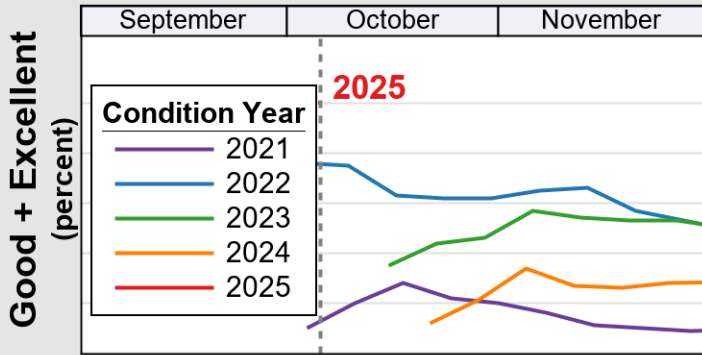

NASS

Progress Year(s) ——— 2025 2024 2020 - 2024

Source: National Agricultural Statistics Service (NASS), Crop Progress Report

Source: National Agricultural Statistics Service (NASS), Crop Progress Report

USDA

Crop Progress and Condition: Peanuts in New Mexico , 2025

NASS

Source: National Agricultural Statistics Service (NASS), Crop Progress Report

USDA

Crop Progress and Condition: Winter Wheat in New Mexico , 2025

NASS

Progress Year(s) ——— 2025 ····· 2024 2020 - 2024

Source: National Agricultural Statistics Service (NASS), Crop Progress Report