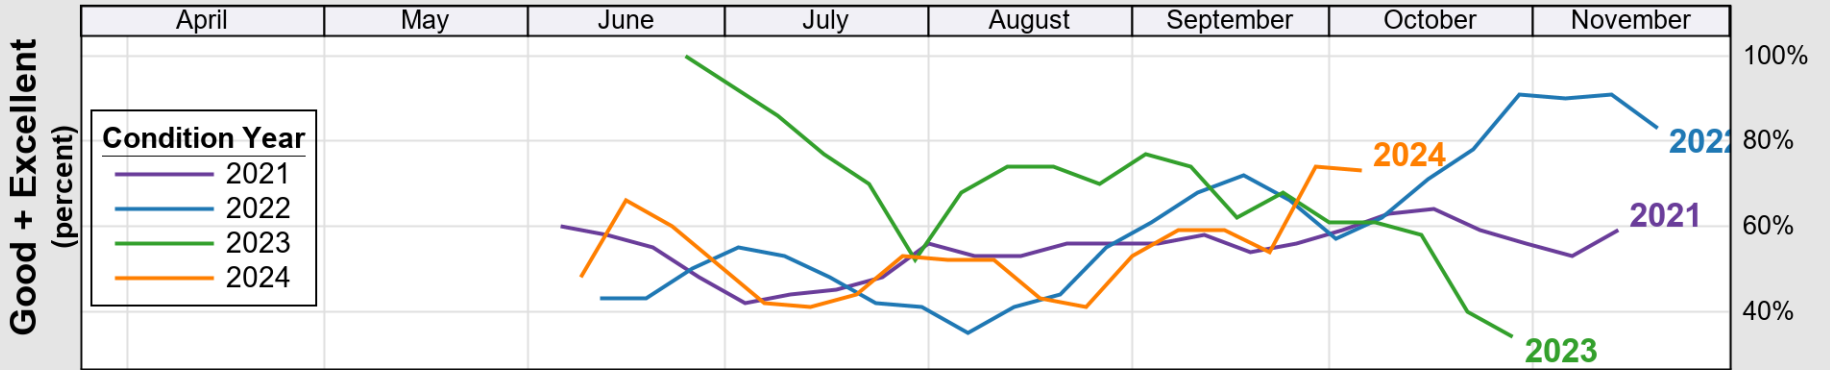

USDA

Crop Progress and Condition: Corn in New Mexico , 2025

NASS

Progress Year(s) ——— 2025 ····· 2024 ······· 2020 - 2024

Source: National Agricultural Statistics Service (NASS), Crop Progress Report

USDA

Crop Progress and Condition: Cotton in New Mexico , 2025

NASS

Progress Year(s) ——— 2025 2024 2020 - 2024

Source: National Agricultural Statistics Service (NASS), Crop Progress Report

Source: National Agricultural Statistics Service (NASS), Crop Progress Report