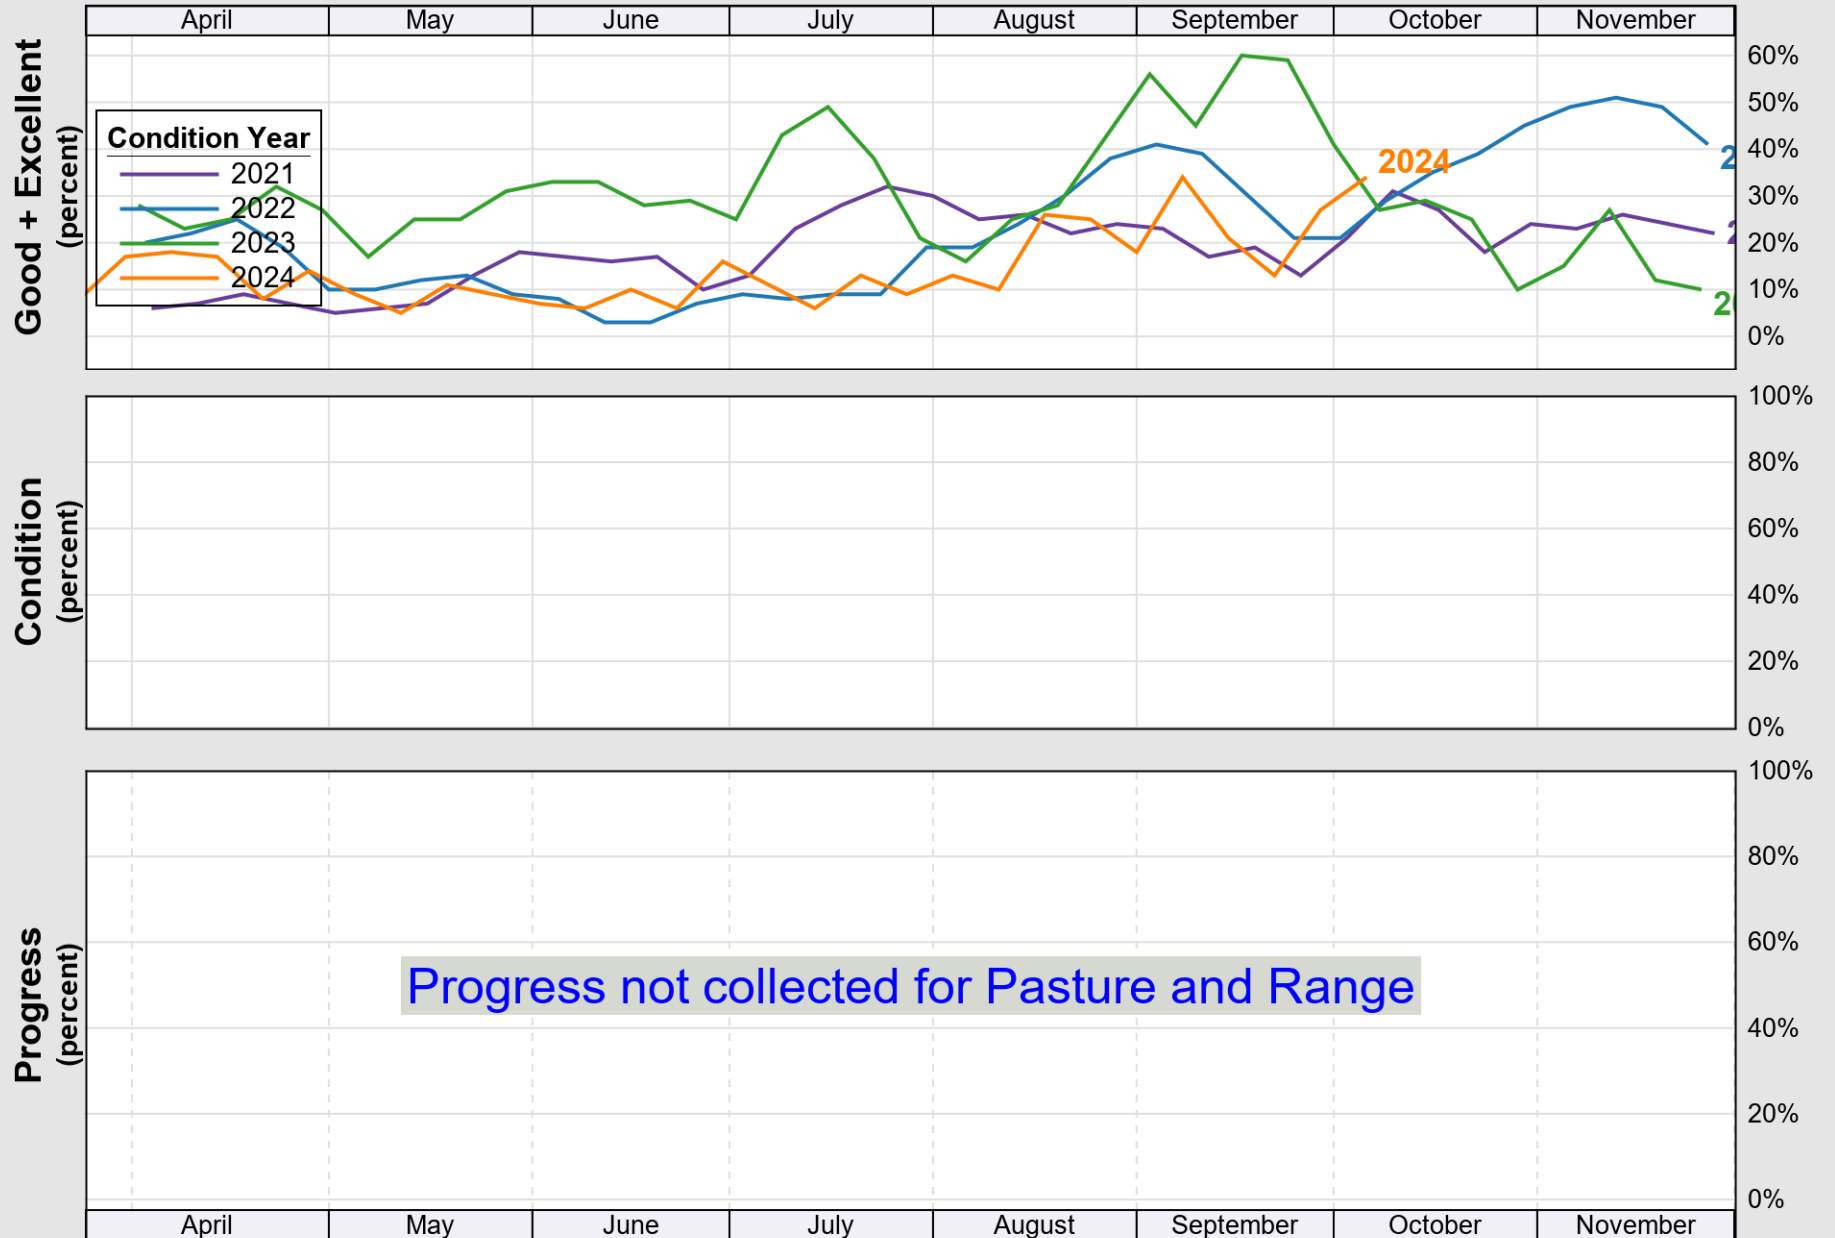

USDA

Crop Progress and Condition: Corn in New Mexico , 2025

NASS

Progress Year(s) ——— 2025 ····· 2024 ······· 2020 - 2024

Source: National Agricultural Statistics Service (NASS), Crop Progress Report

USDA

Crop Progress and Condition: Cotton in New Mexico , 2025

NASS

Progress Year(s) ——— 2025 2024 2020 - 2024

Source: National Agricultural Statistics Service (NASS), Crop Progress Report

Source: National Agricultural Statistics Service (NASS), Crop Progress Report

USDA

Crop Progress and Condition: Peanuts in New Mexico , 2025

NASS

Source: National Agricultural Statistics Service (NASS), Crop Progress Report

USDA

Crop Progress and Condition: Winter Wheat in New Mexico , 2025

NASS

Progress Year(s) ——— 2025 ····· 2024 2020 - 2024

Source: National Agricultural Statistics Service (NASS), Crop Progress Report