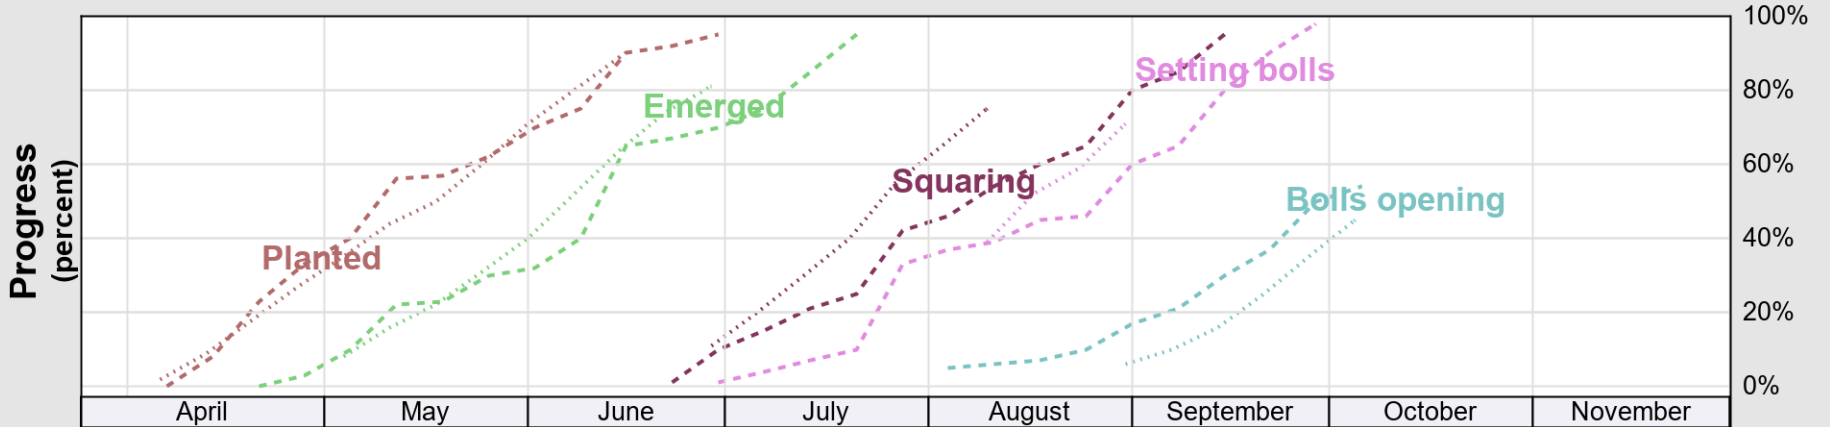

USDA

Crop Progress and Condition: Corn in New Mexico , 2025

NASS

Progress Year(s) ——— 2025 ····· 2024 ······· 2020 - 2024

Source: National Agricultural Statistics Service (NASS), Crop Progress Report

USDA

Crop Progress and Condition: Cotton in New Mexico , 2025

NASS

Progress Year(s) ——— 2025 2024 2020 - 2024

Source: National Agricultural Statistics Service (NASS), Crop Progress Report

Source: National Agricultural Statistics Service (NASS), Crop Progress Report