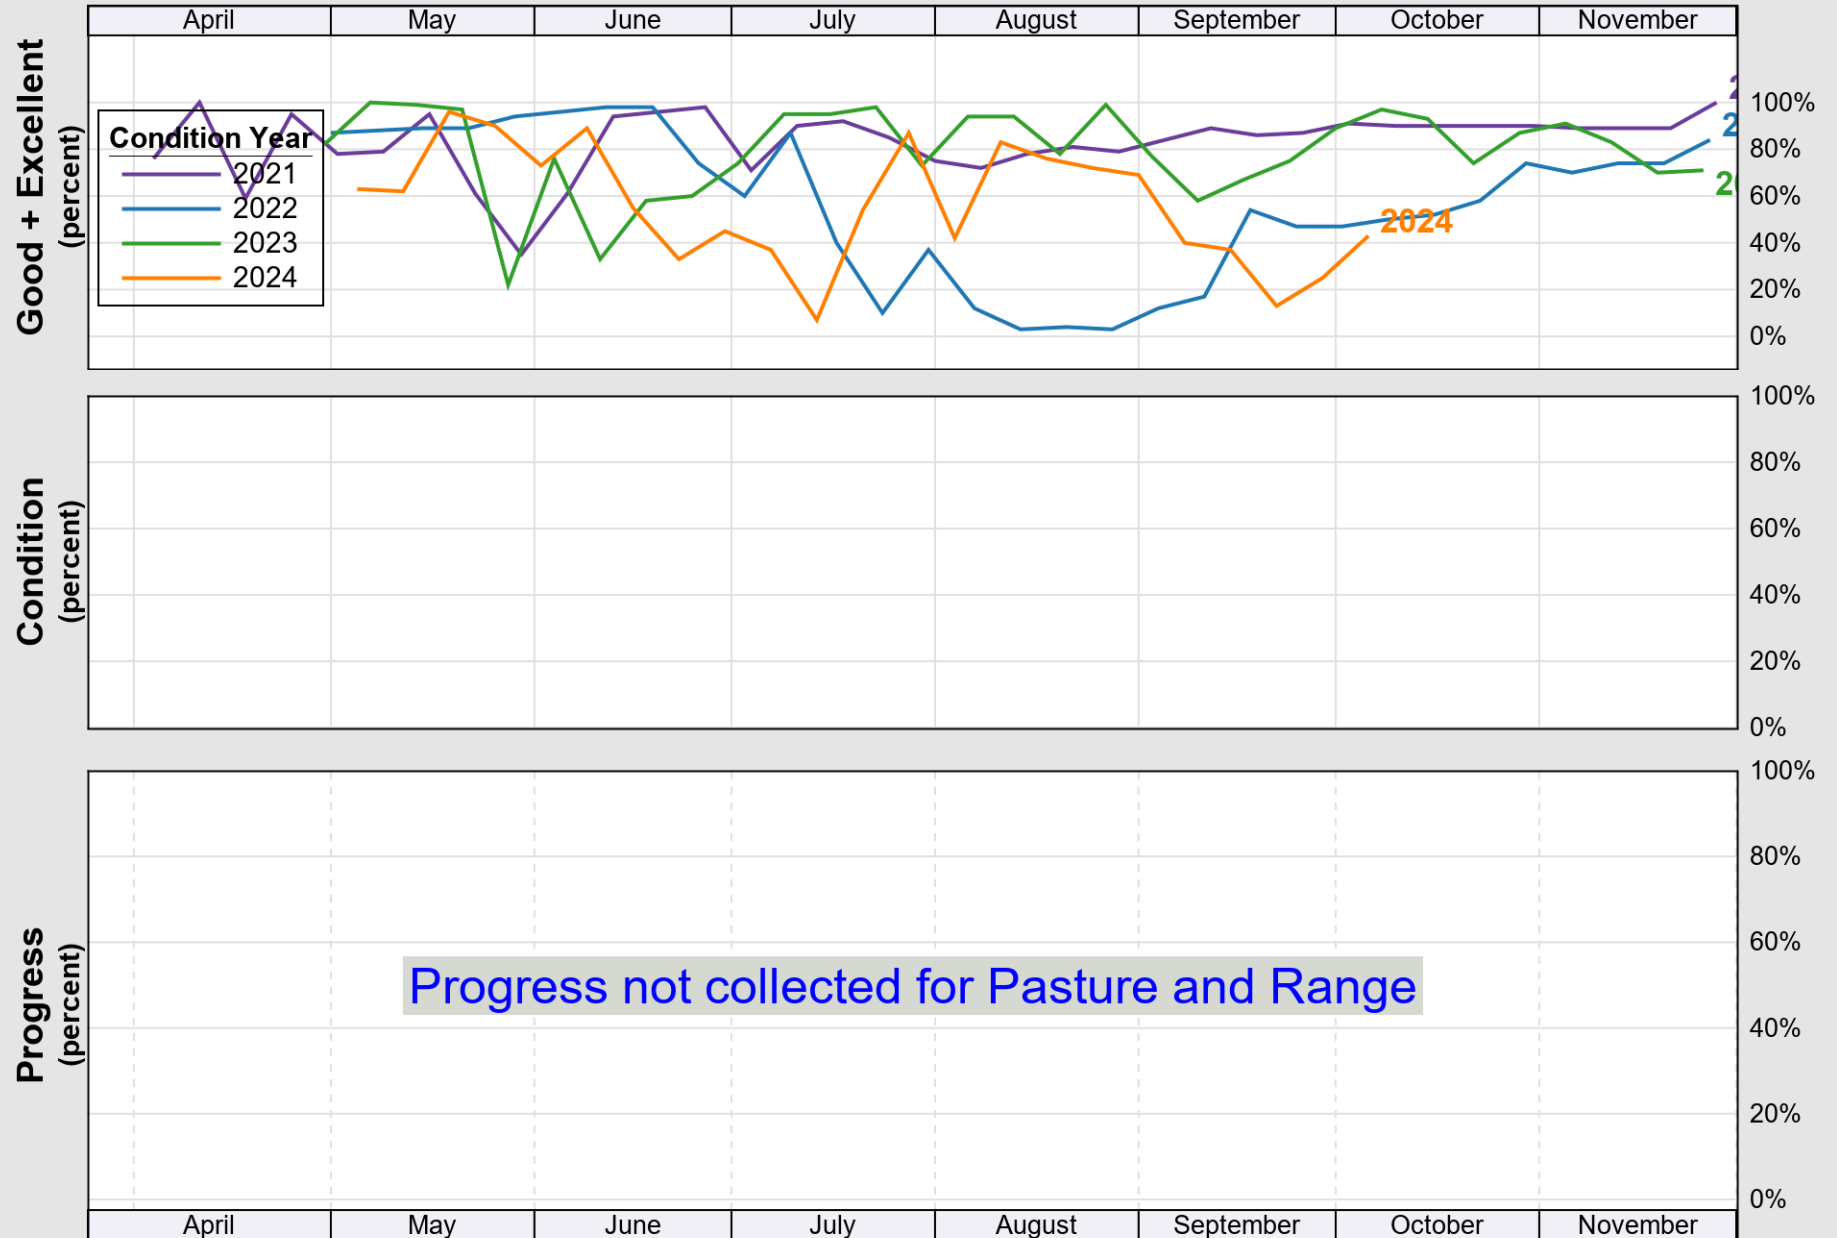

USDA

Crop Progress and Condition: Corn in New Jersey , 2025

NASS

Progress Year(s) ——— 2025 2024 2020 - 2024

Source: National Agricultural Statistics Service (NASS), Crop Progress Report

Source: National Agricultural Statistics Service (NASS), Crop Progress Report

USDA

Crop Progress and Condition: Soybeans in New Jersey , 2025

NASS

Progress Year(s) — 2025 2024 2020 - 2024

Source: National Agricultural Statistics Service (NASS), Crop Progress Report