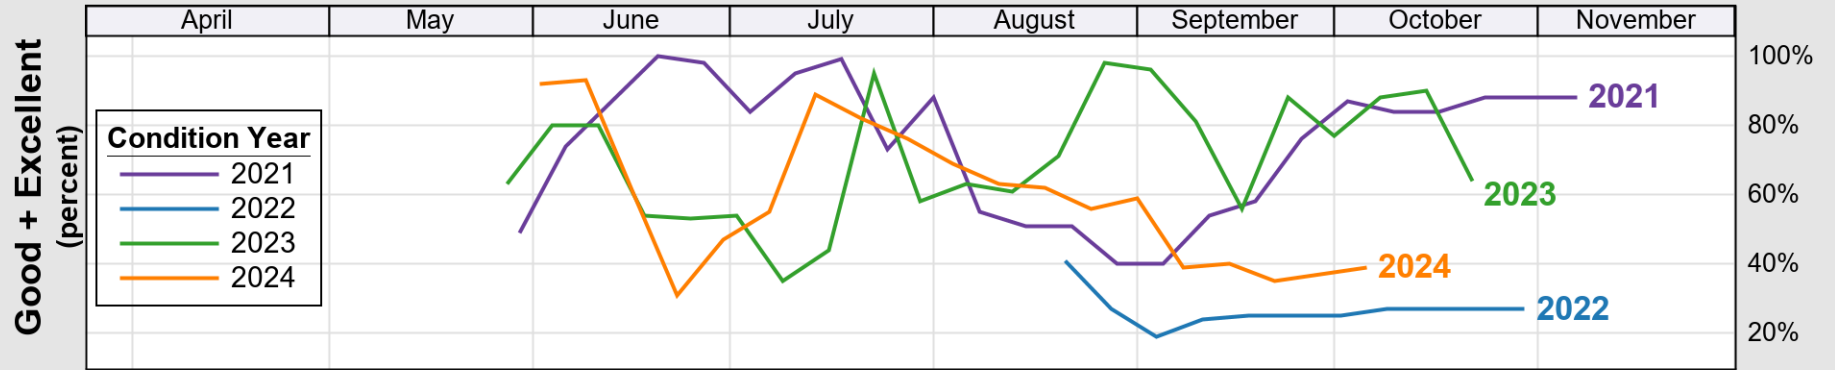

USDA

Crop Progress and Condition: Corn in New Jersey , 2025

NASS

Progress Year(s) ——— 2025 2024 2020 - 2024

Source: National Agricultural Statistics Service (NASS), Crop Progress Report

Source: National Agricultural Statistics Service (NASS), Crop Progress Report

USDA

Crop Progress and Condition: Soybeans in New Jersey , 2025

NASS

Progress Year(s) — 2025 2024 2020 - 2024

Source: National Agricultural Statistics Service (NASS), Crop Progress Report