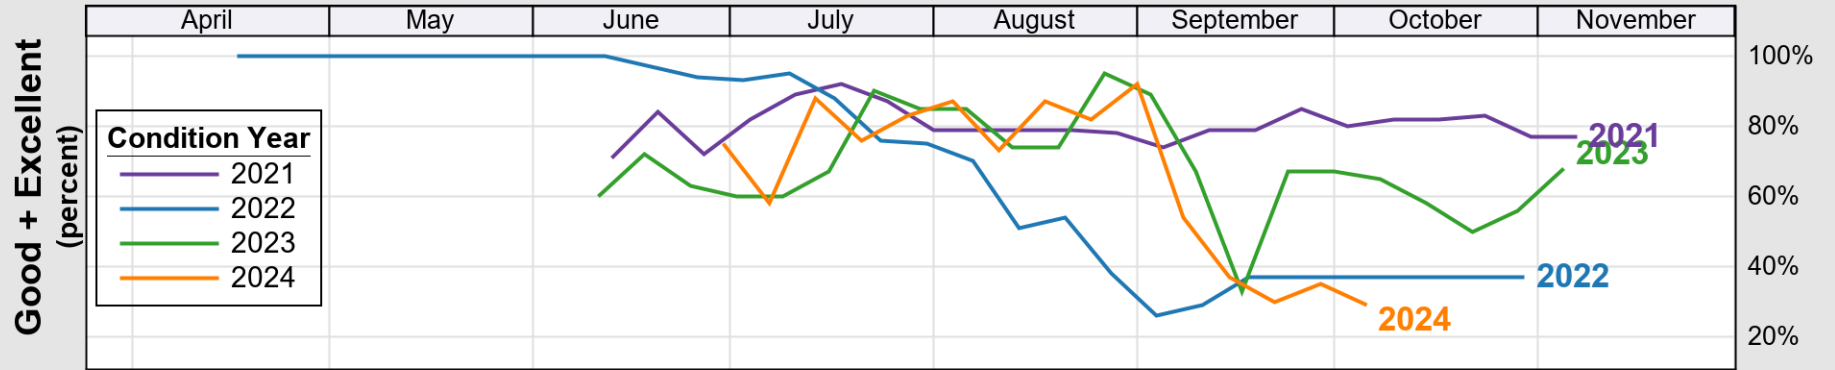

USDA

Crop Progress and Condition: Corn in New Jersey , 2025

NASS

Progress Year(s) ——— 2025 2024 2020 - 2024

Source: National Agricultural Statistics Service (NASS), Crop Progress Report

Source: National Agricultural Statistics Service (NASS), Crop Progress Report

USDA

Crop Progress and Condition: Soybeans in New Jersey , 2025

NASS

Progress Year(s) — 2025 2024 2020 - 2024

Source: National Agricultural Statistics Service (NASS), Crop Progress Report