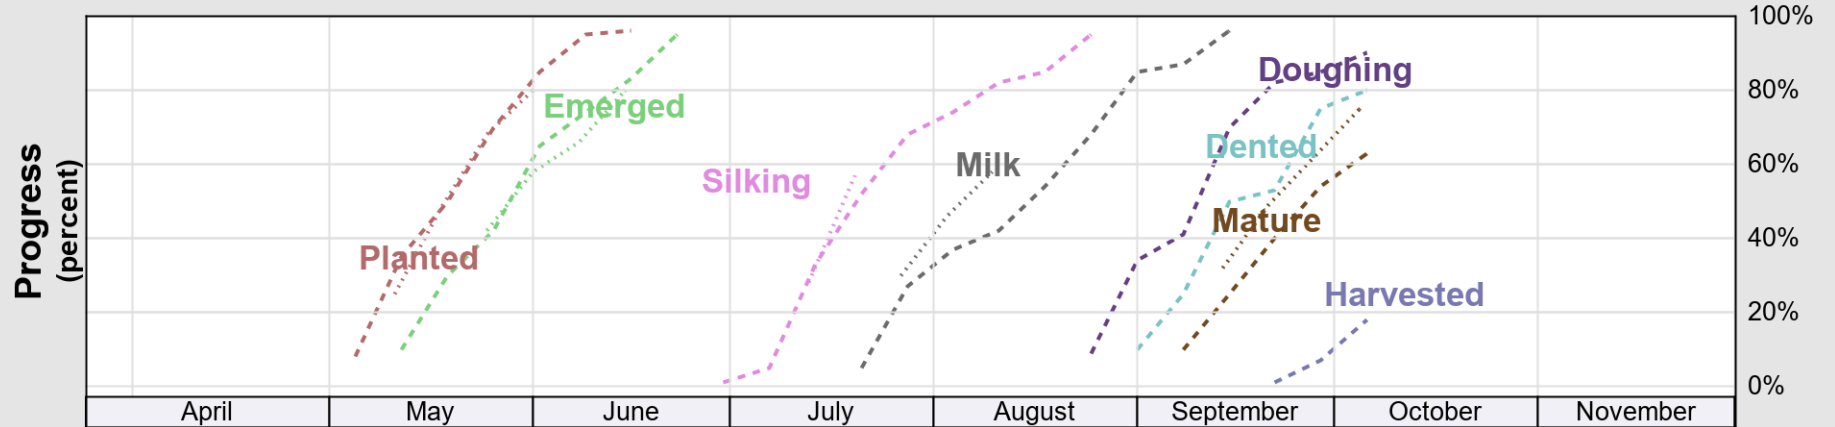

USDA

Crop Progress and Condition: Corn in New Jersey , 2025

NASS

Progress Year(s) ——— 2025 2024 2020 - 2024

Source: National Agricultural Statistics Service (NASS), Crop Progress Report

Source: National Agricultural Statistics Service (NASS), Crop Progress Report

USDA

Crop Progress and Condition: Soybeans in New Jersey , 2025

NASS

Progress Year(s) — 2025 2024 2020 - 2024

Source: National Agricultural Statistics Service (NASS), Crop Progress Report