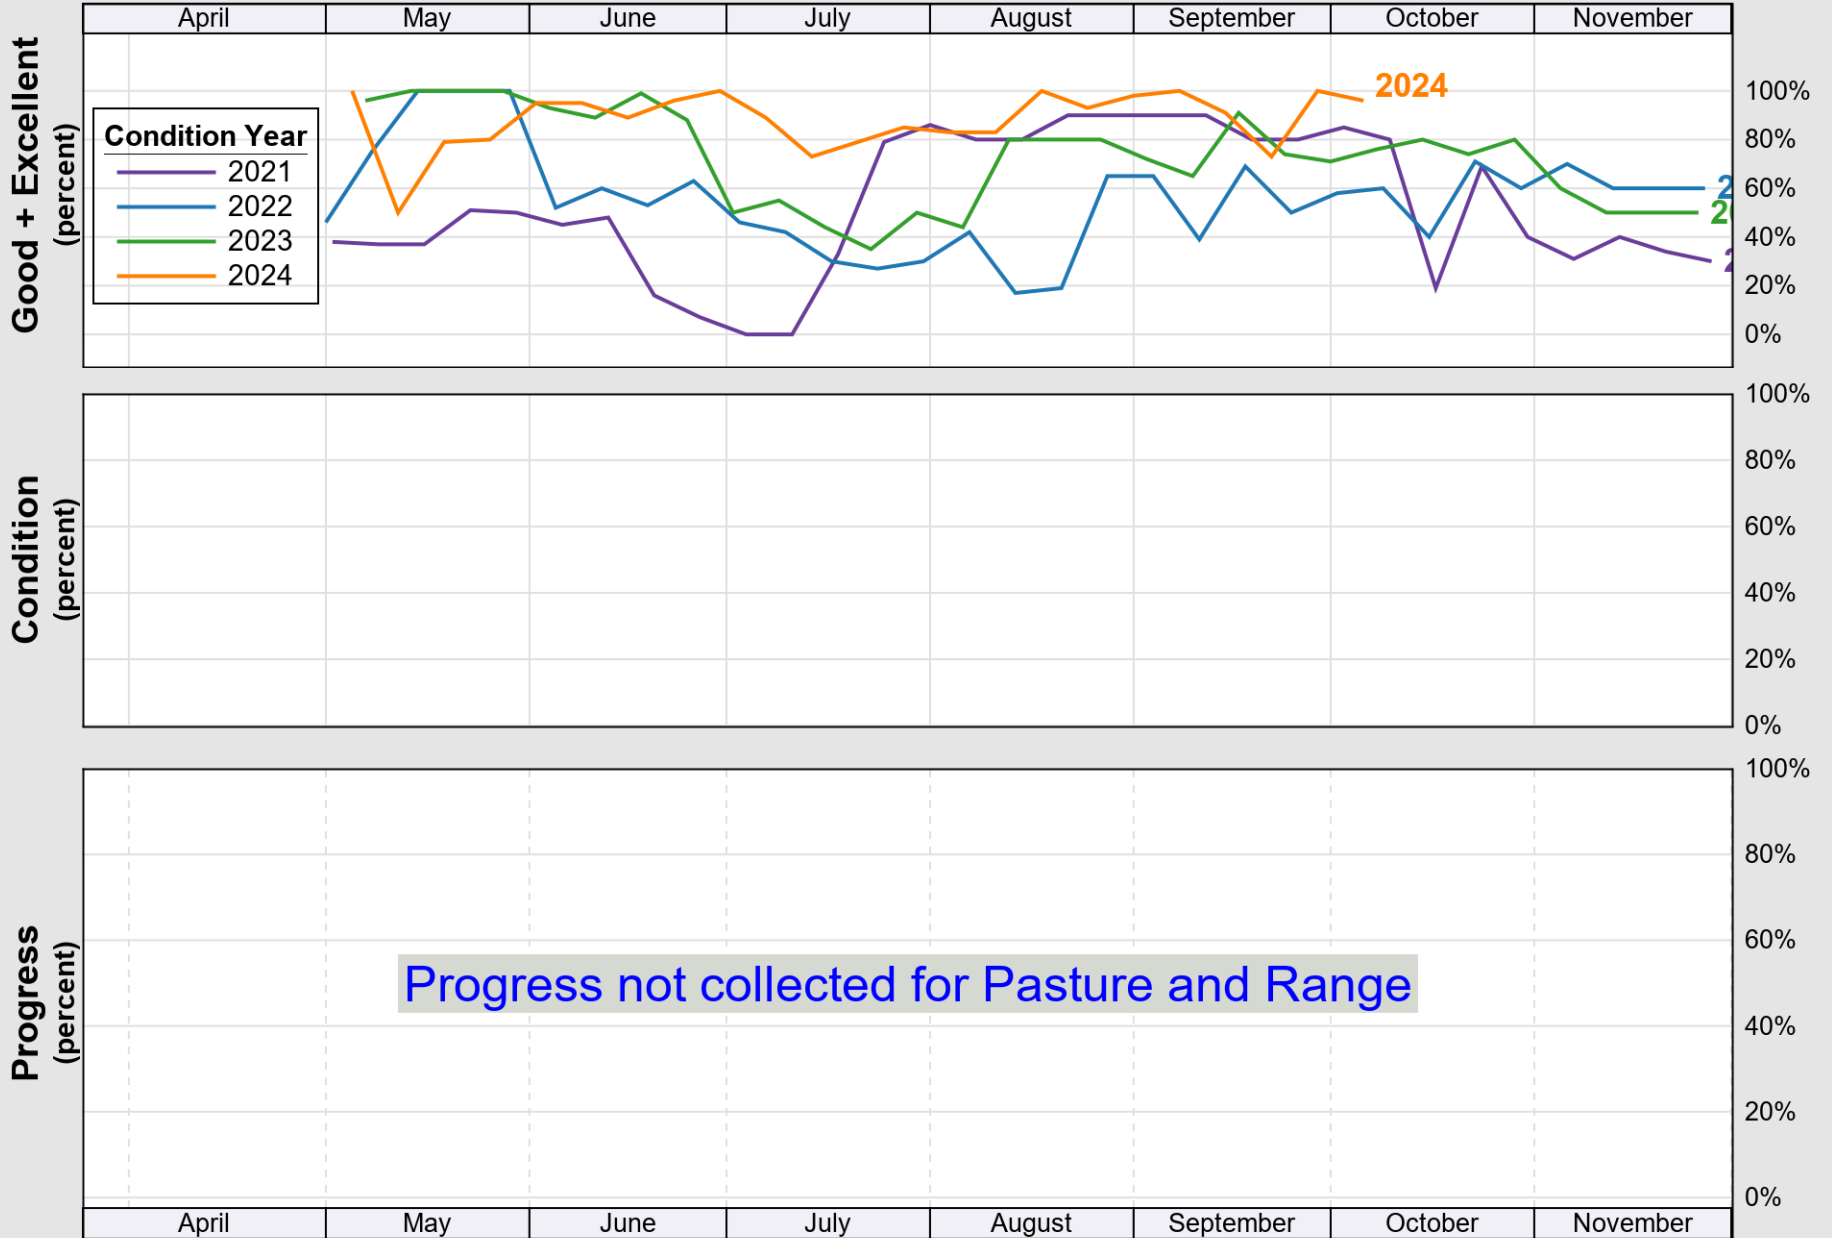

USDA

Crop Progress and Condition: Corn in New Hampshire , 2025

NASS

Progress Year(s) — 2025 2024 2020 - 2024

Source: National Agricultural Statistics Service (NASS), Crop Progress Report

USDA Crop Progress and Condition: Pasture and Range in New Hampshire , 2025 NASS

Source: National Agricultural Statistics Service (NASS), Crop Progress Report