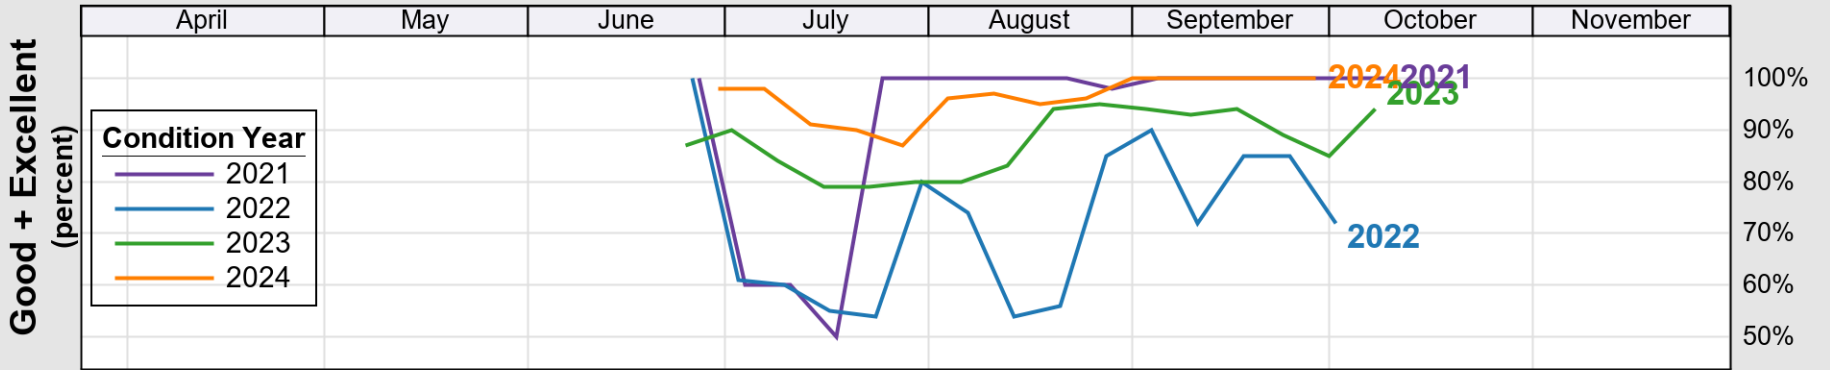

USDA

Crop Progress and Condition: Corn in New Hampshire , 2025

NASS

Progress Year(s) — 2025 2024 2020 - 2024

Source: National Agricultural Statistics Service (NASS), Crop Progress Report

USDA Crop Progress and Condition: Pasture and Range in New Hampshire , 2025 NASS