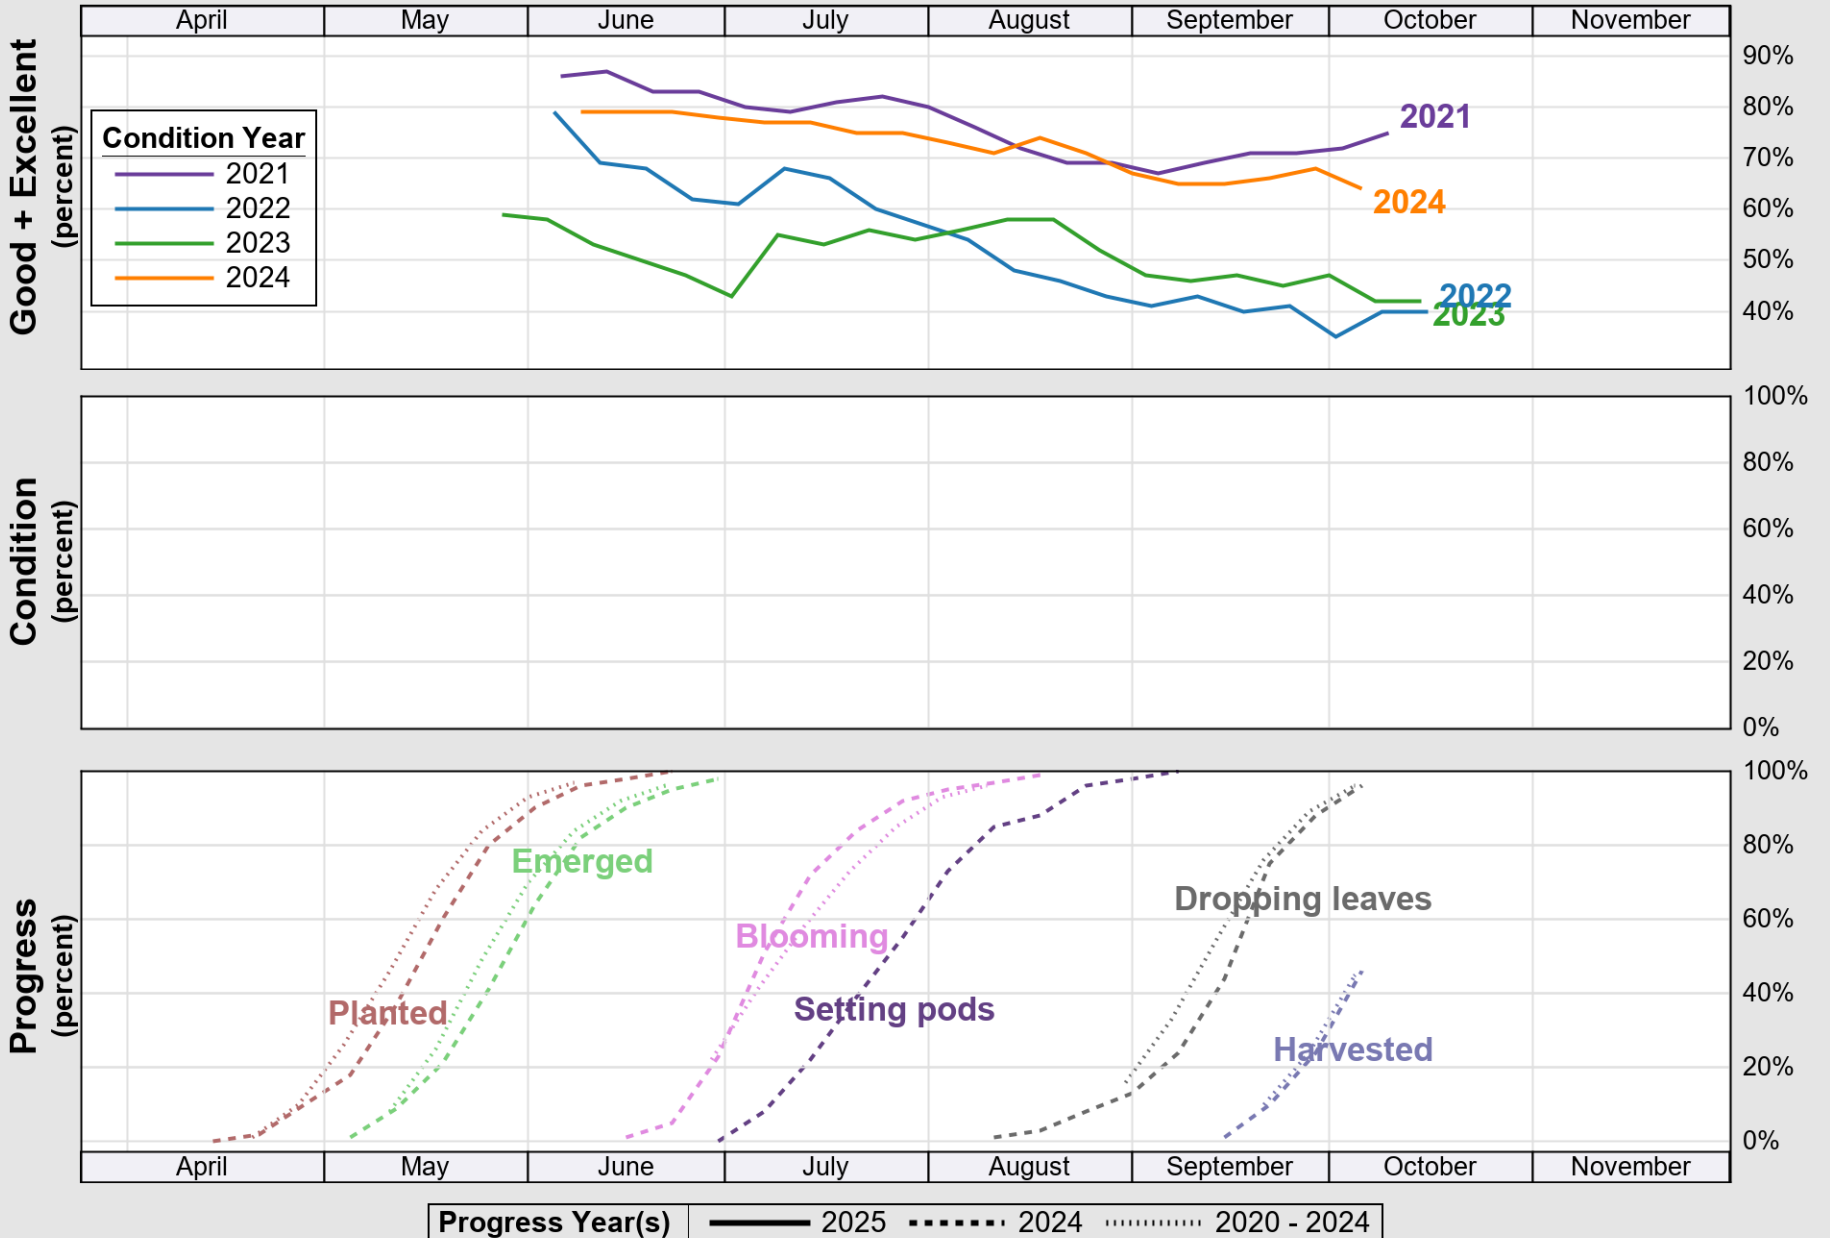

USDA

Crop Progress and Condition: Corn in Nebraska , 2025

NASS

Source: National Agricultural Statistics Service (NASS), Crop Progress Report

USDA

Crop Progress and Condition: Oats in Nebraska , 2025

NASS

Source: National Agricultural Statistics Service (NASS), Crop Progress Report

Source: National Agricultural Statistics Service (NASS), Crop Progress Report

USDA

Crop Progress and Condition: Sorghum in Nebraska , 2025

NASS

Source: National Agricultural Statistics Service (NASS), Crop Progress Report

USDA

Crop Progress and Condition: Soybeans in Nebraska , 2025

NASS

Source: National Agricultural Statistics Service (NASS), Crop Progress Report

USDA

Crop Progress and Condition: Winter Wheat in Nebraska, 2025