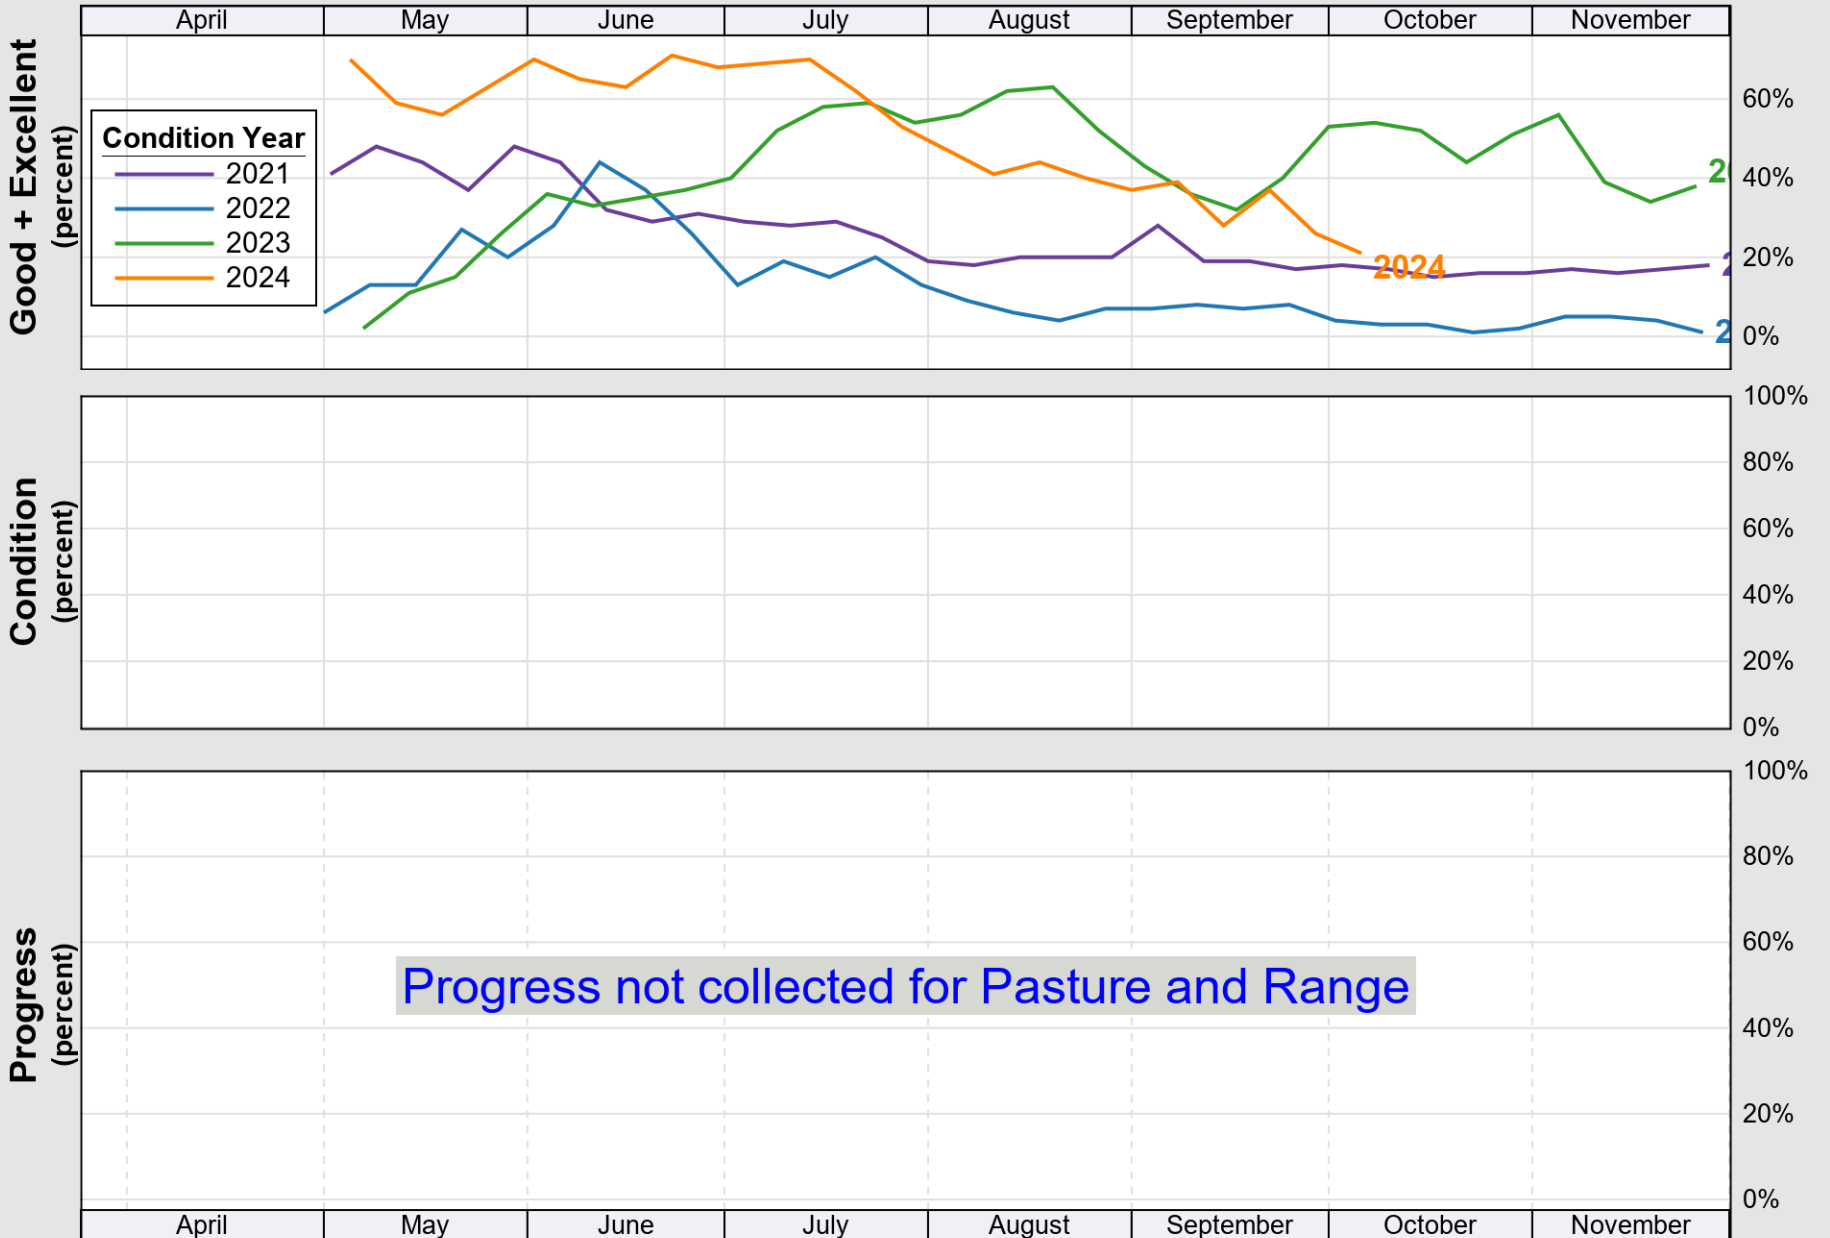

USDA

Crop Progress and Condition: Corn in Nebraska , 2025

NASS

Source: National Agricultural Statistics Service (NASS), Crop Progress Report

USDA

Crop Progress and Condition: Oats in Nebraska , 2025

NASS

Source: National Agricultural Statistics Service (NASS), Crop Progress Report

Source: National Agricultural Statistics Service (NASS), Crop Progress Report

USDA

Crop Progress and Condition: Sorghum in Nebraska , 2025

NASS

Source: National Agricultural Statistics Service (NASS), Crop Progress Report

USDA

Crop Progress and Condition: Soybeans in Nebraska , 2025

NASS

Source: National Agricultural Statistics Service (NASS), Crop Progress Report

USDA

Crop Progress and Condition: Winter Wheat in Nebraska, 2025