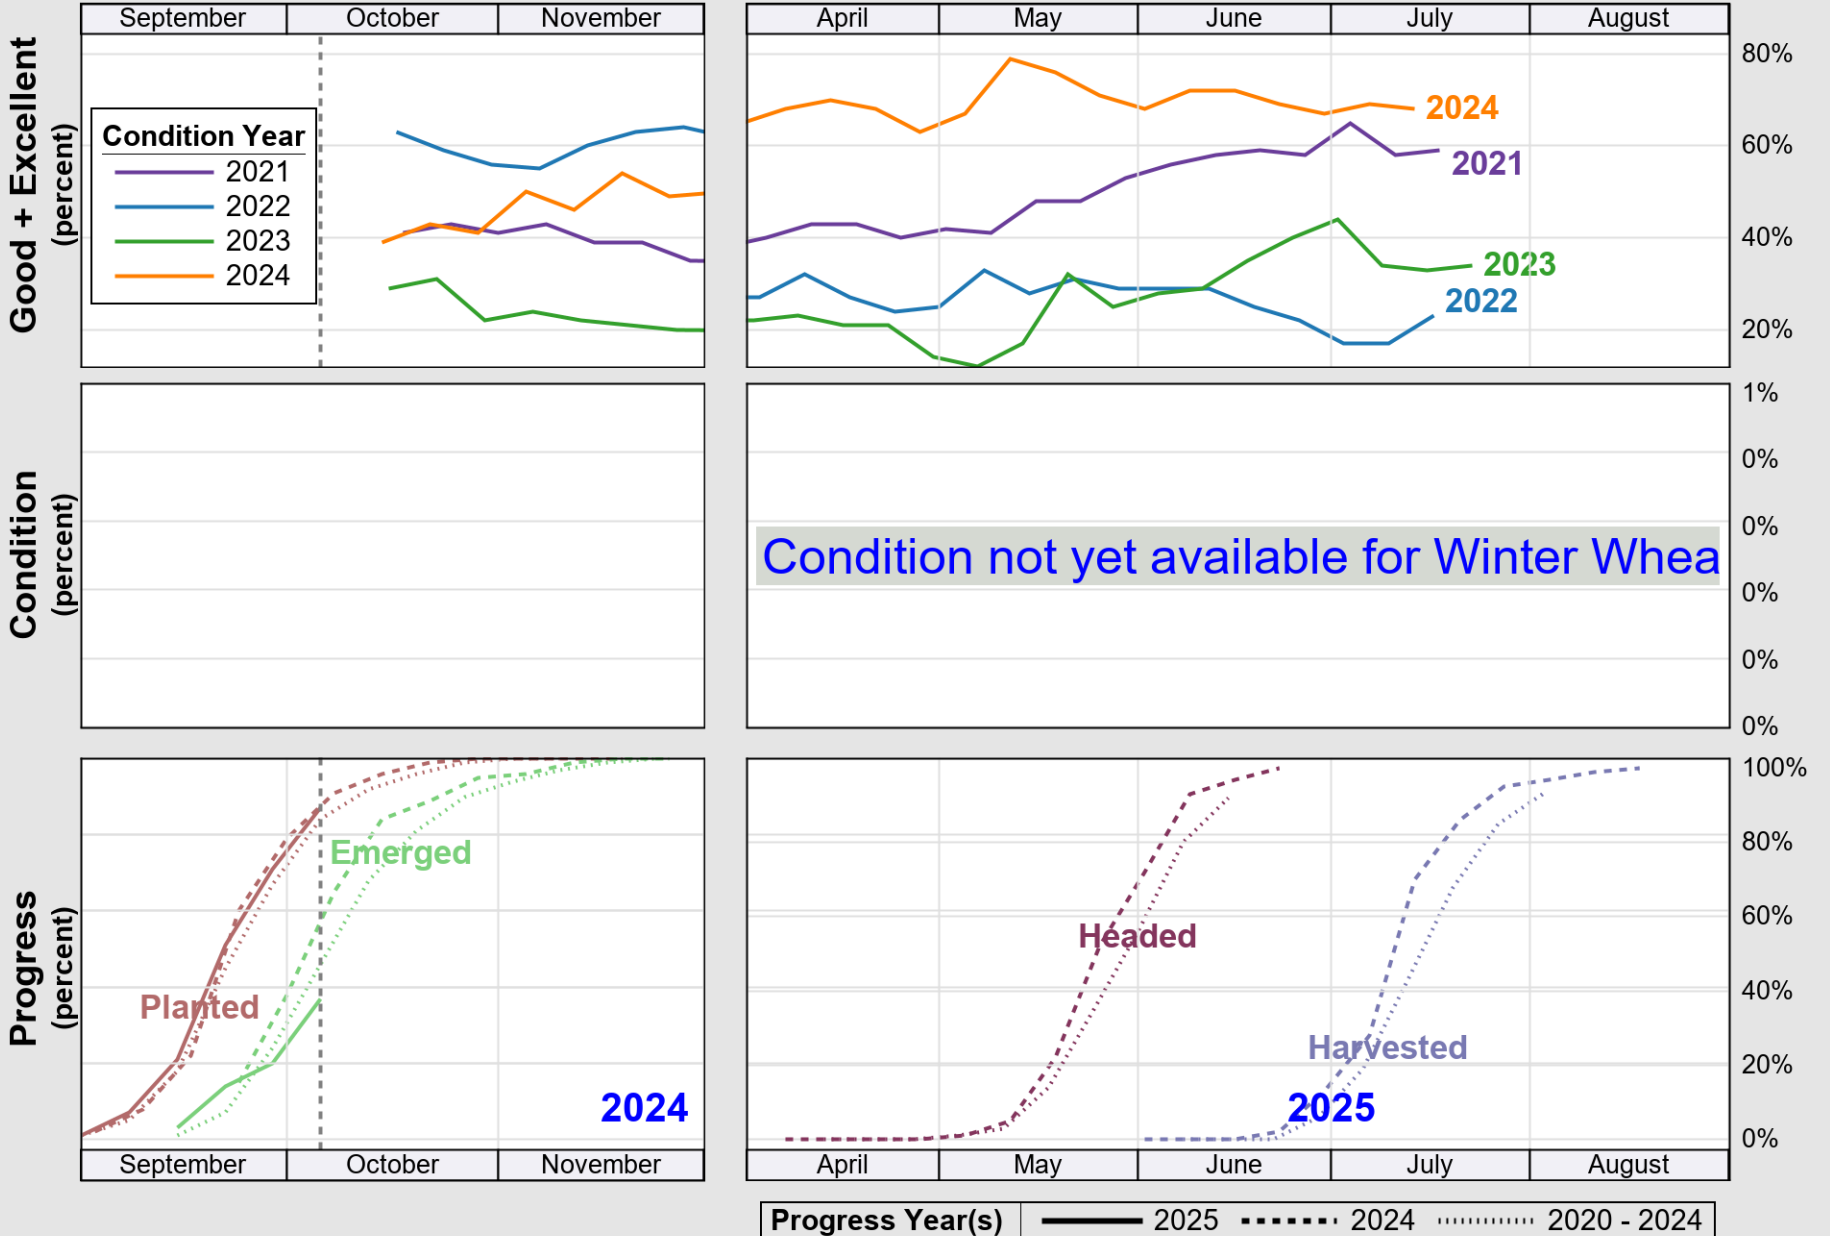

Source: National Agricultural Statistics Service (NASS), Crop Progress Report

USDA

Crop Progress and Condition: Sorghum in Nebraska , 2025

NASS

Source: National Agricultural Statistics Service (NASS), Crop Progress Report

USDA

Crop Progress and Condition: Soybeans in Nebraska , 2025

NASS

Source: National Agricultural Statistics Service (NASS), Crop Progress Report

USDA

Crop Progress and Condition: Winter Wheat in Nebraska, 2025

NASS

Source: National Agricultural Statistics Service (NASS), Crop Progress Report