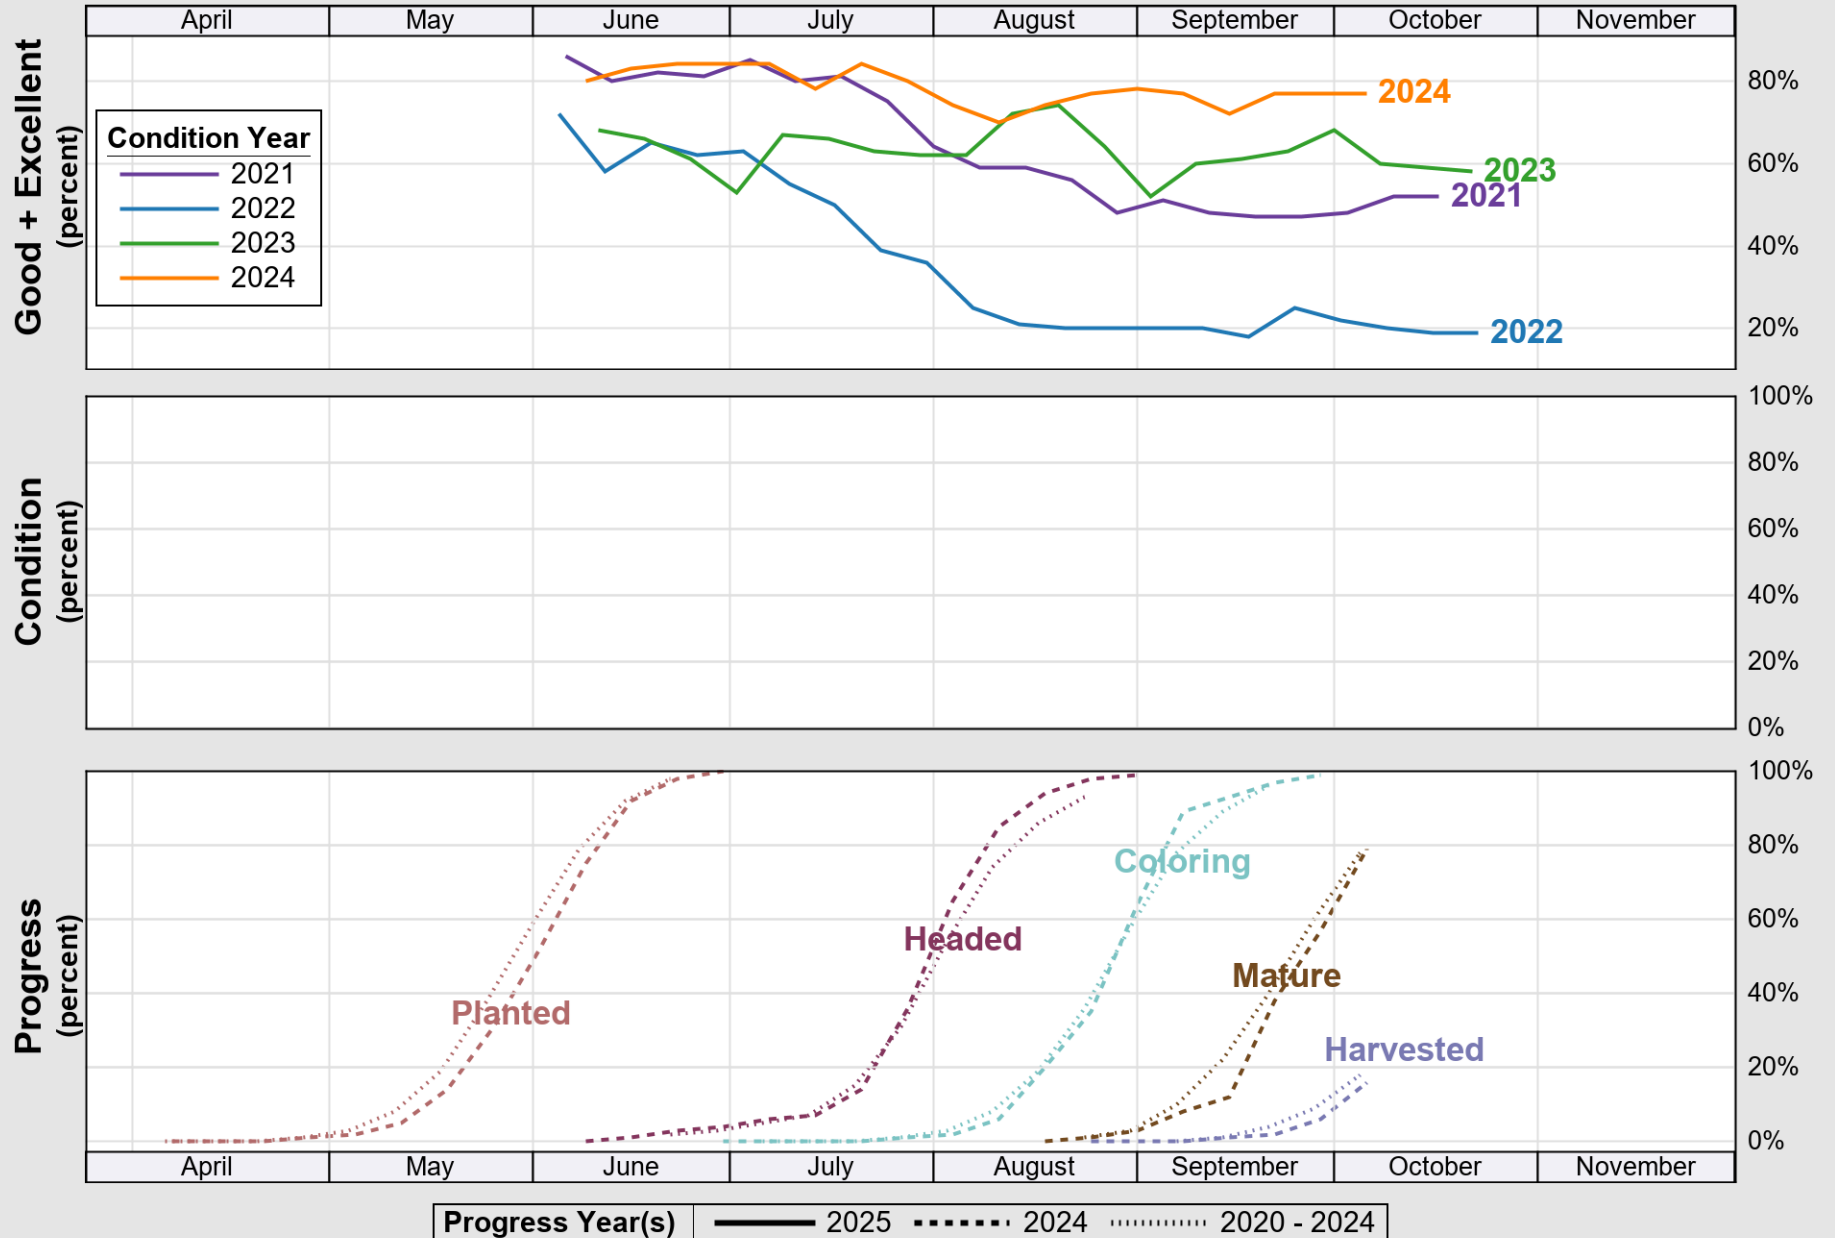

USDA

Crop Progress and Condition: Corn in Nebraska , 2025

NASS

Source: National Agricultural Statistics Service (NASS), Crop Progress Report

USDA

Crop Progress and Condition: Oats in Nebraska , 2025

NASS

Source: National Agricultural Statistics Service (NASS), Crop Progress Report

Source: National Agricultural Statistics Service (NASS), Crop Progress Report

USDA

Crop Progress and Condition: Sorghum in Nebraska , 2025

NASS

Source: National Agricultural Statistics Service (NASS), Crop Progress Report

USDA

Crop Progress and Condition: Soybeans in Nebraska , 2025

NASS

Source: National Agricultural Statistics Service (NASS), Crop Progress Report

USDA

Crop Progress and Condition: Winter Wheat in Nebraska, 2025