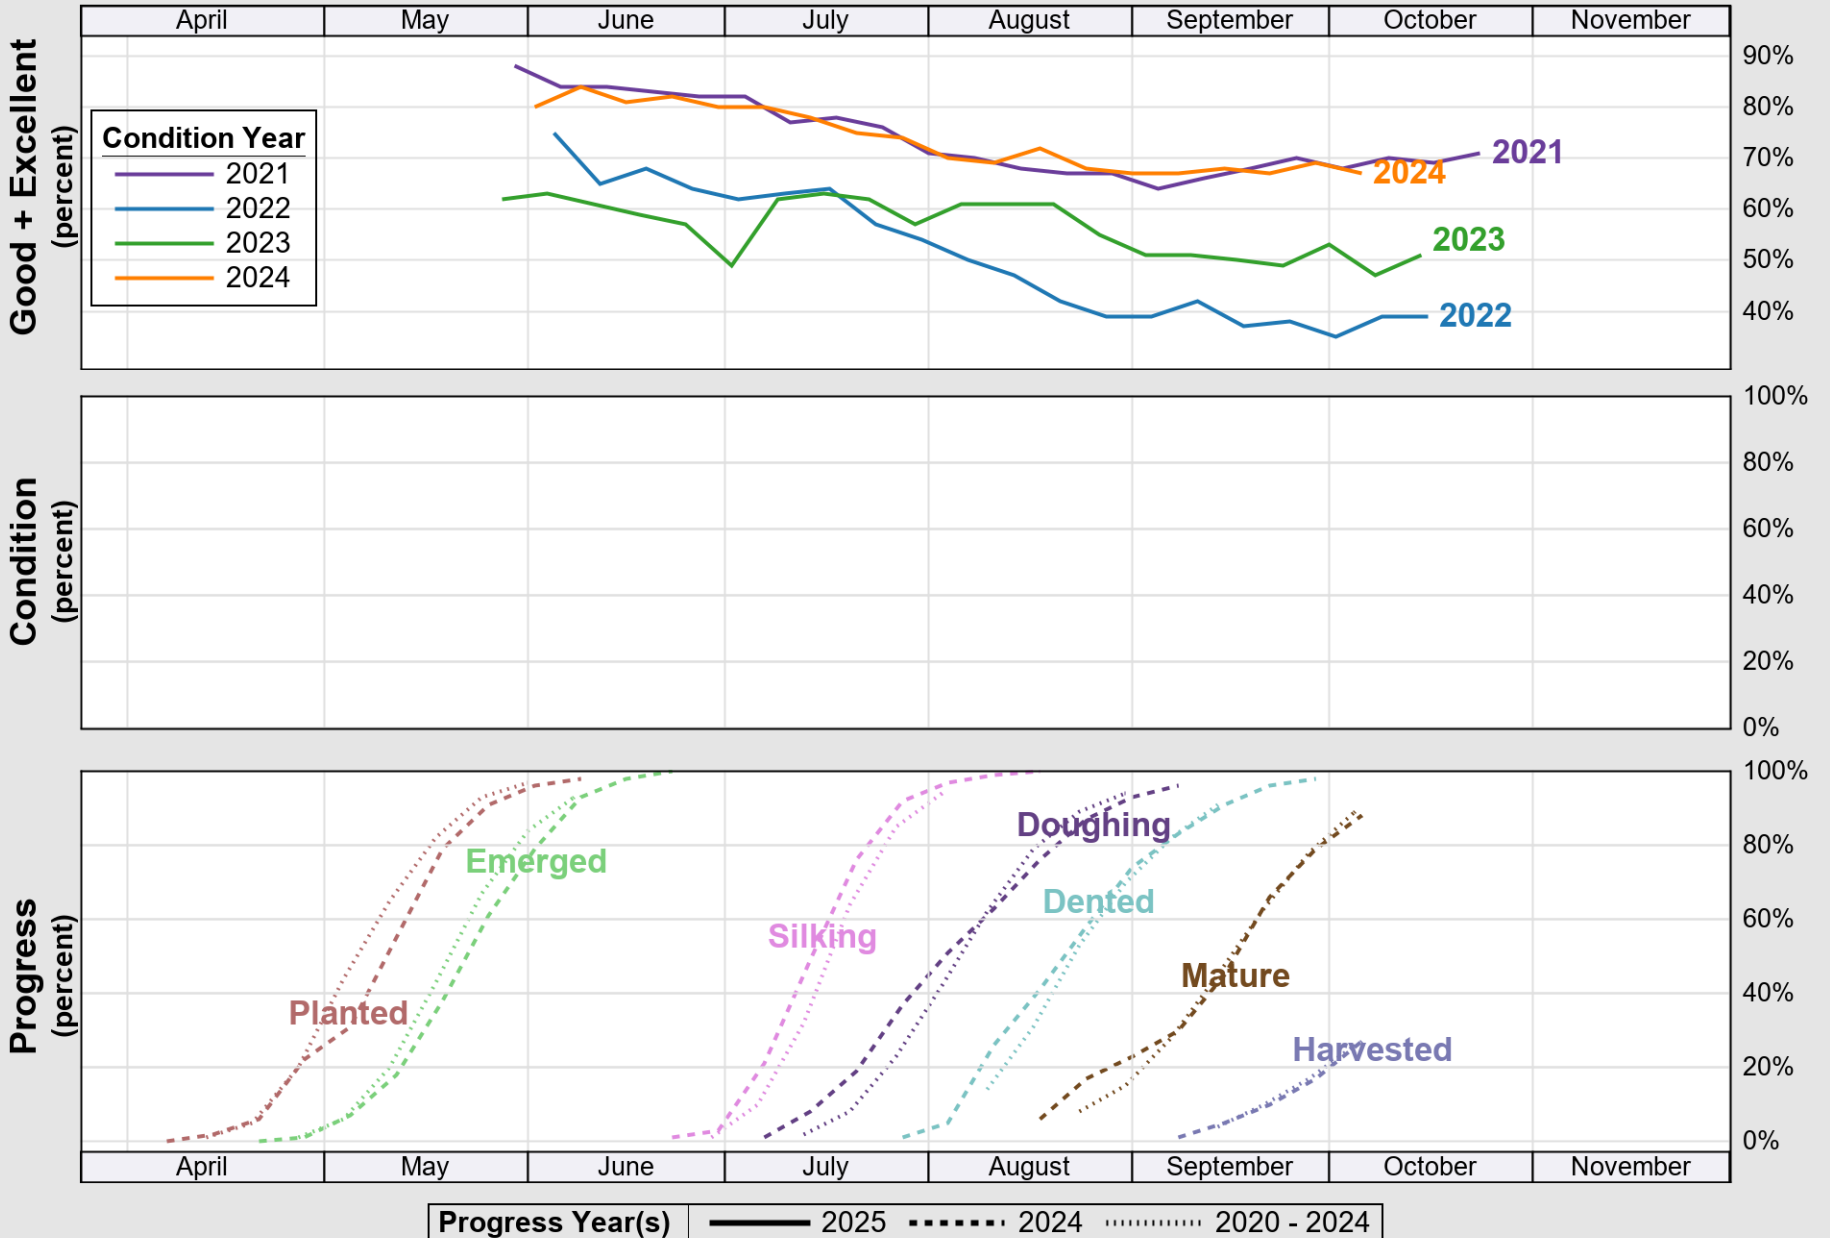

USDA

Crop Progress and Condition: Corn in Nebraska , 2025

NASS

Source: National Agricultural Statistics Service (NASS), Crop Progress Report

USDA

Crop Progress and Condition: Oats in Nebraska , 2025

NASS

Source: National Agricultural Statistics Service (NASS), Crop Progress Report

Source: National Agricultural Statistics Service (NASS), Crop Progress Report

USDA

Crop Progress and Condition: Sorghum in Nebraska , 2025

NASS

Source: National Agricultural Statistics Service (NASS), Crop Progress Report

USDA

Crop Progress and Condition: Soybeans in Nebraska , 2025

NASS

Source: National Agricultural Statistics Service (NASS), Crop Progress Report

USDA

Crop Progress and Condition: Winter Wheat in Nebraska, 2025