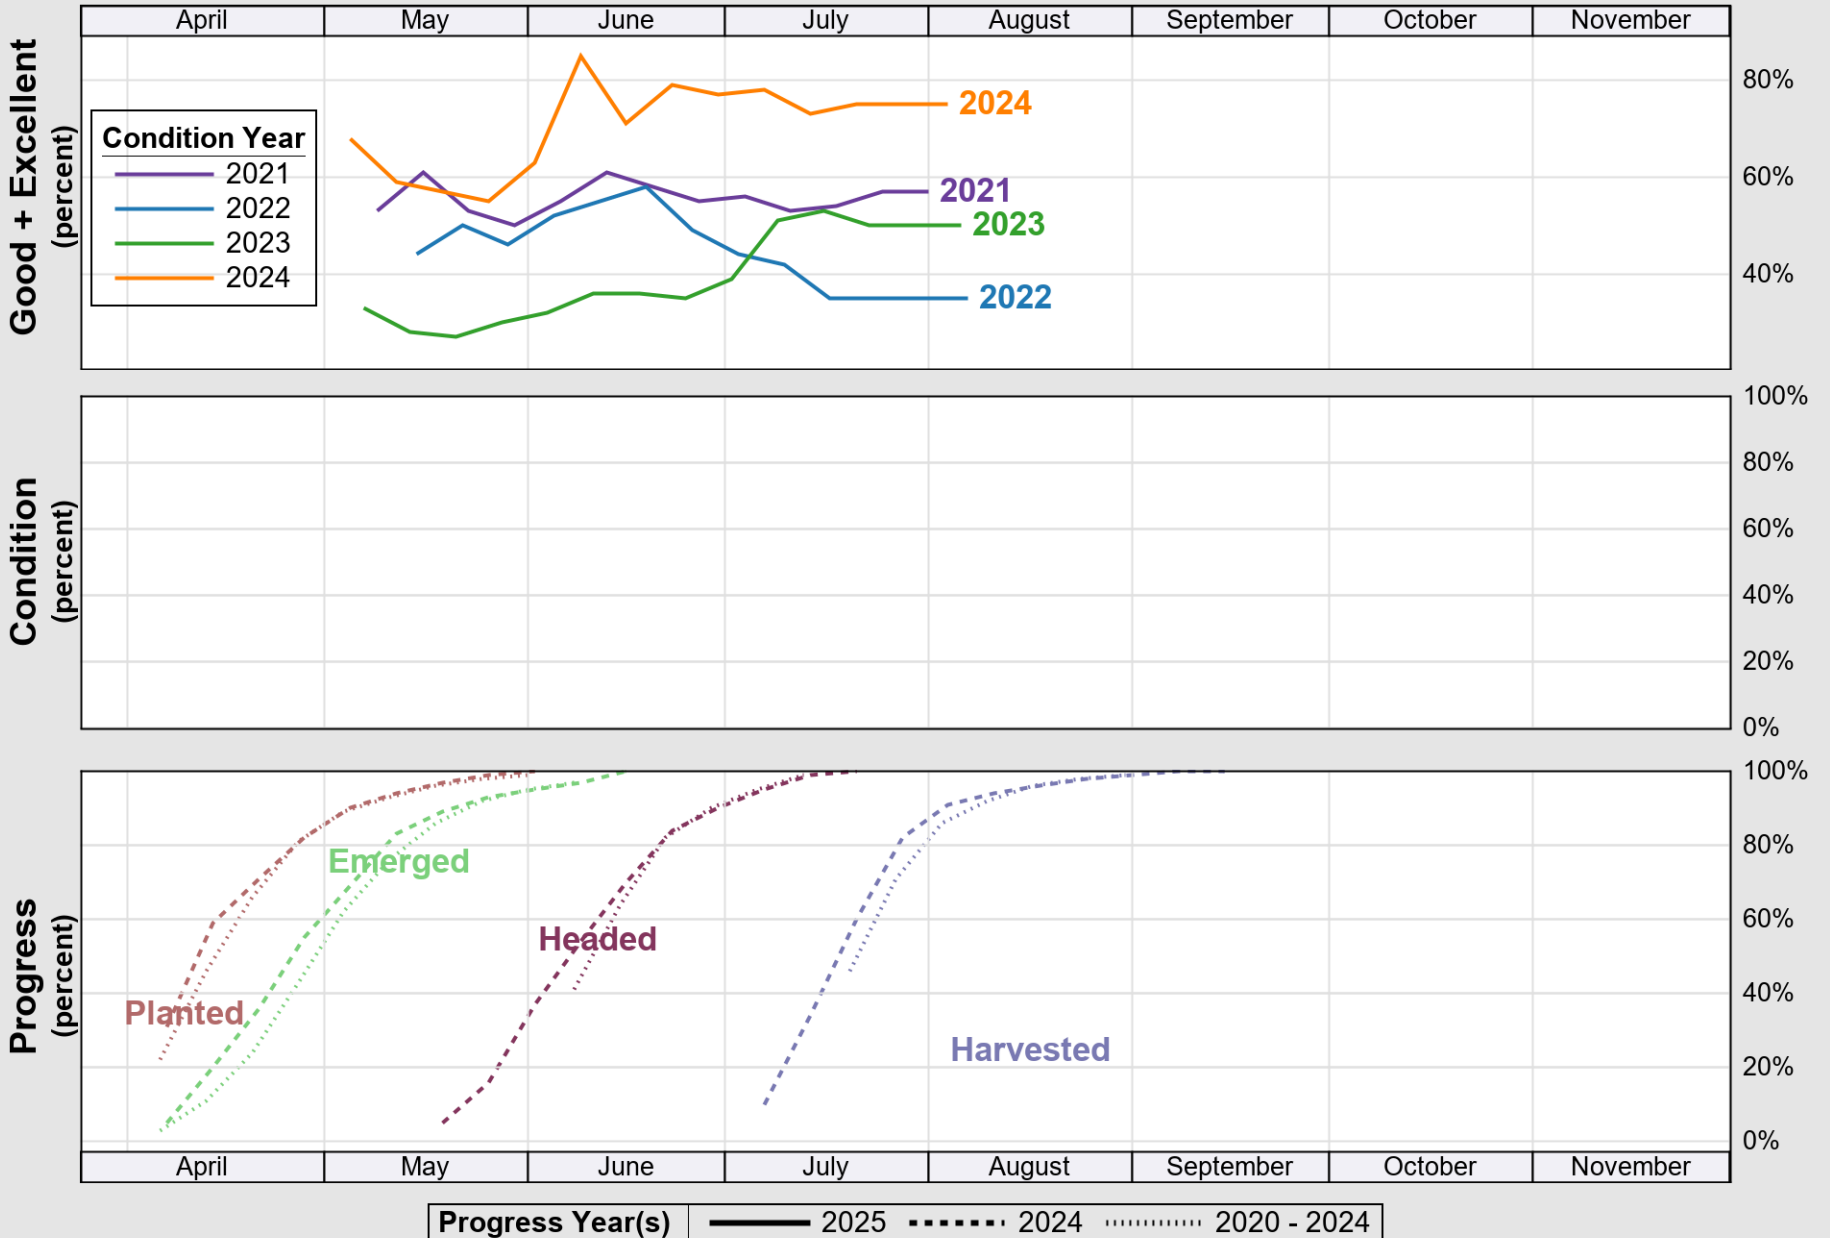

USDA

Crop Progress and Condition: Corn in Nebraska , 2025

NASS

Source: National Agricultural Statistics Service (NASS), Crop Progress Report

USDA

Crop Progress and Condition: Oats in Nebraska , 2025

NASS

Source: National Agricultural Statistics Service (NASS), Crop Progress Report

Source: National Agricultural Statistics Service (NASS), Crop Progress Report

USDA

Crop Progress and Condition: Sorghum in Nebraska , 2025

NASS

Source: National Agricultural Statistics Service (NASS), Crop Progress Report

USDA

Crop Progress and Condition: Soybeans in Nebraska , 2025

NASS

Source: National Agricultural Statistics Service (NASS), Crop Progress Report

USDA

Crop Progress and Condition: Winter Wheat in Nebraska, 2025