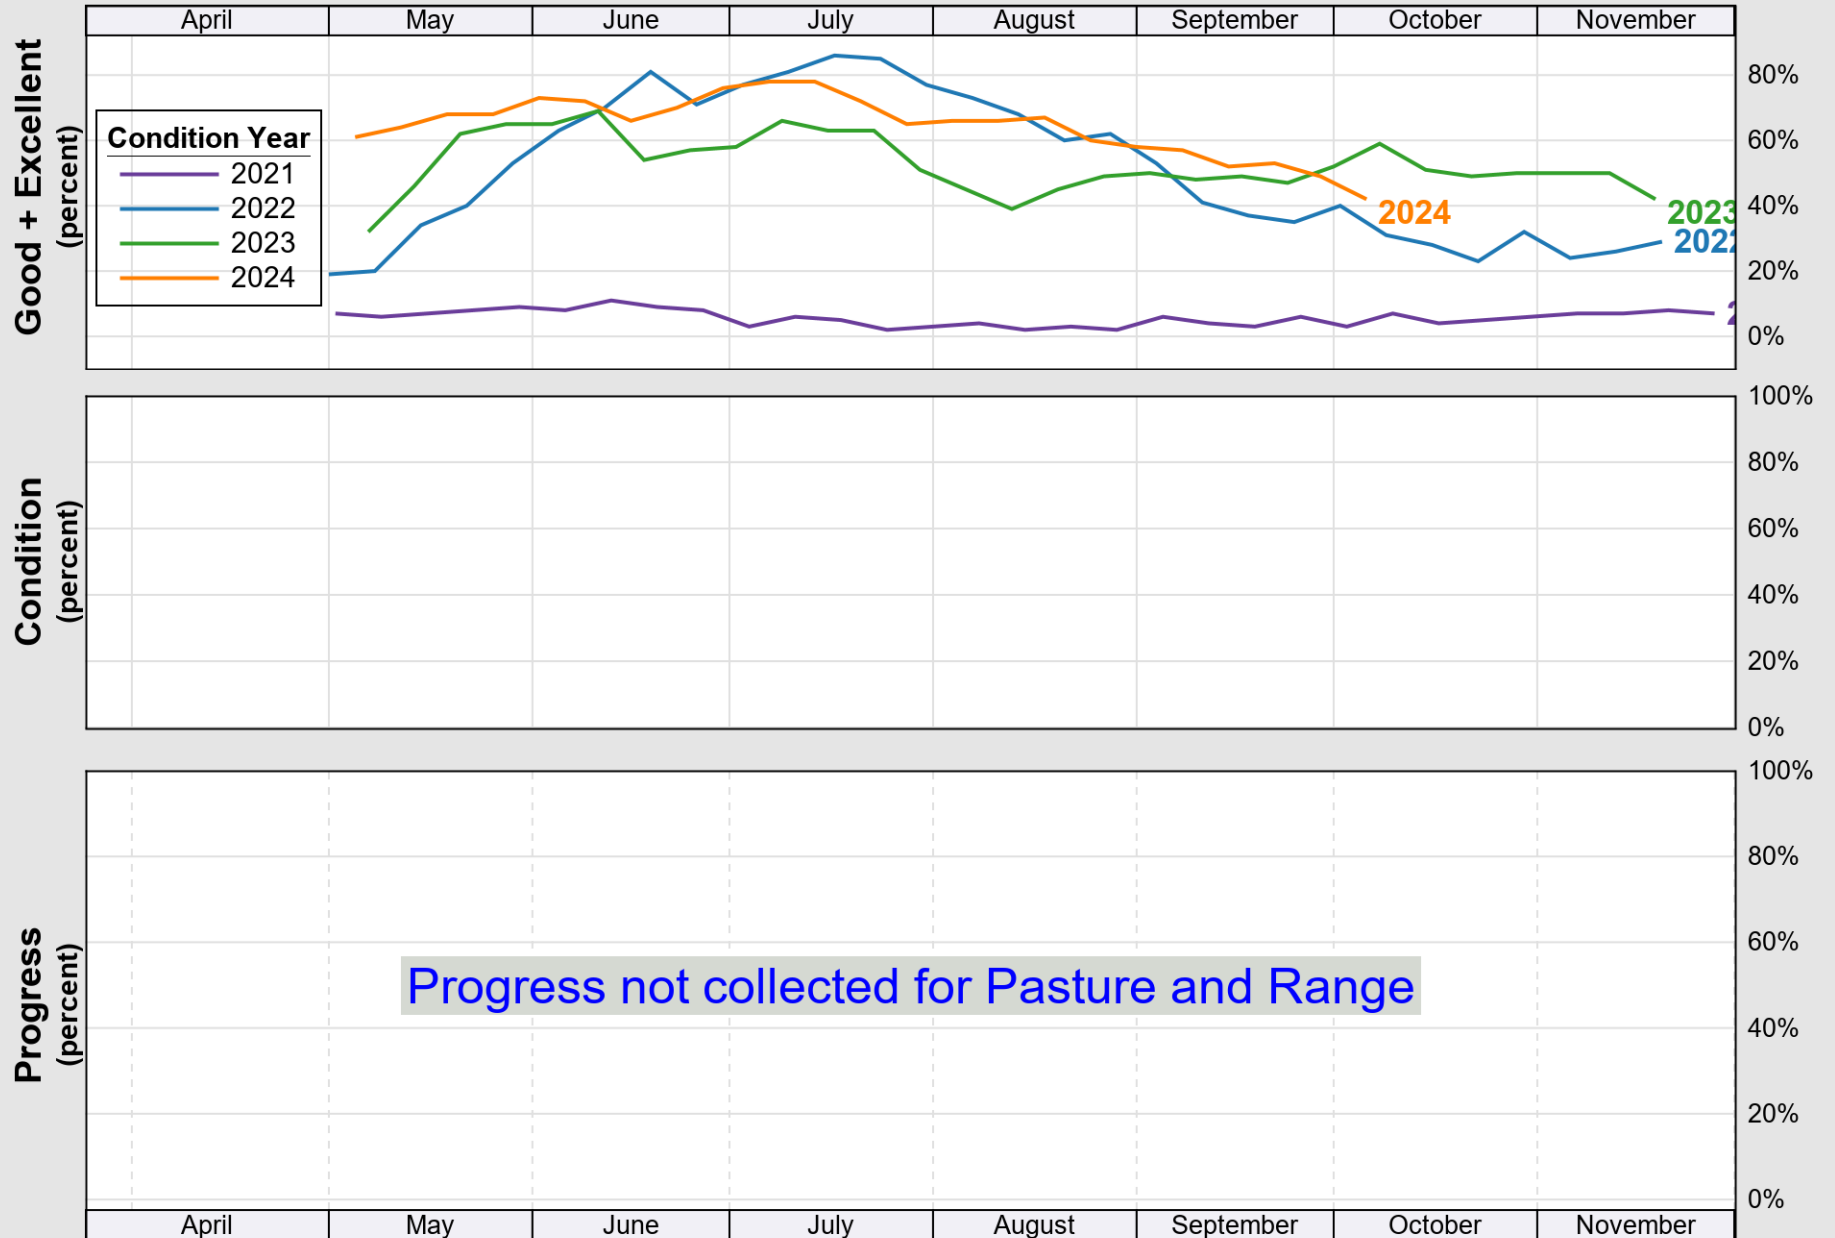

# Crop Progress and Condition: Barley in North Dakota , 2025

NASS

Progress Year(s) ——— 2025    ..... 2024    - - - - - 2020 - 2024

Source: National Agricultural Statistics Service (NASS), Crop Progress Report

# Crop Progress and Condition: Corn in North Dakota , 2025

NASS

Source: National Agricultural Statistics Service (NASS), Crop Progress Report

USDA

### Crop Progress and Condition: Oats in North Dakota , 2025

NASS

Source: National Agricultural Statistics Service (NASS), Crop Progress Report

Source: National Agricultural Statistics Service (NASS), Crop Progress Report