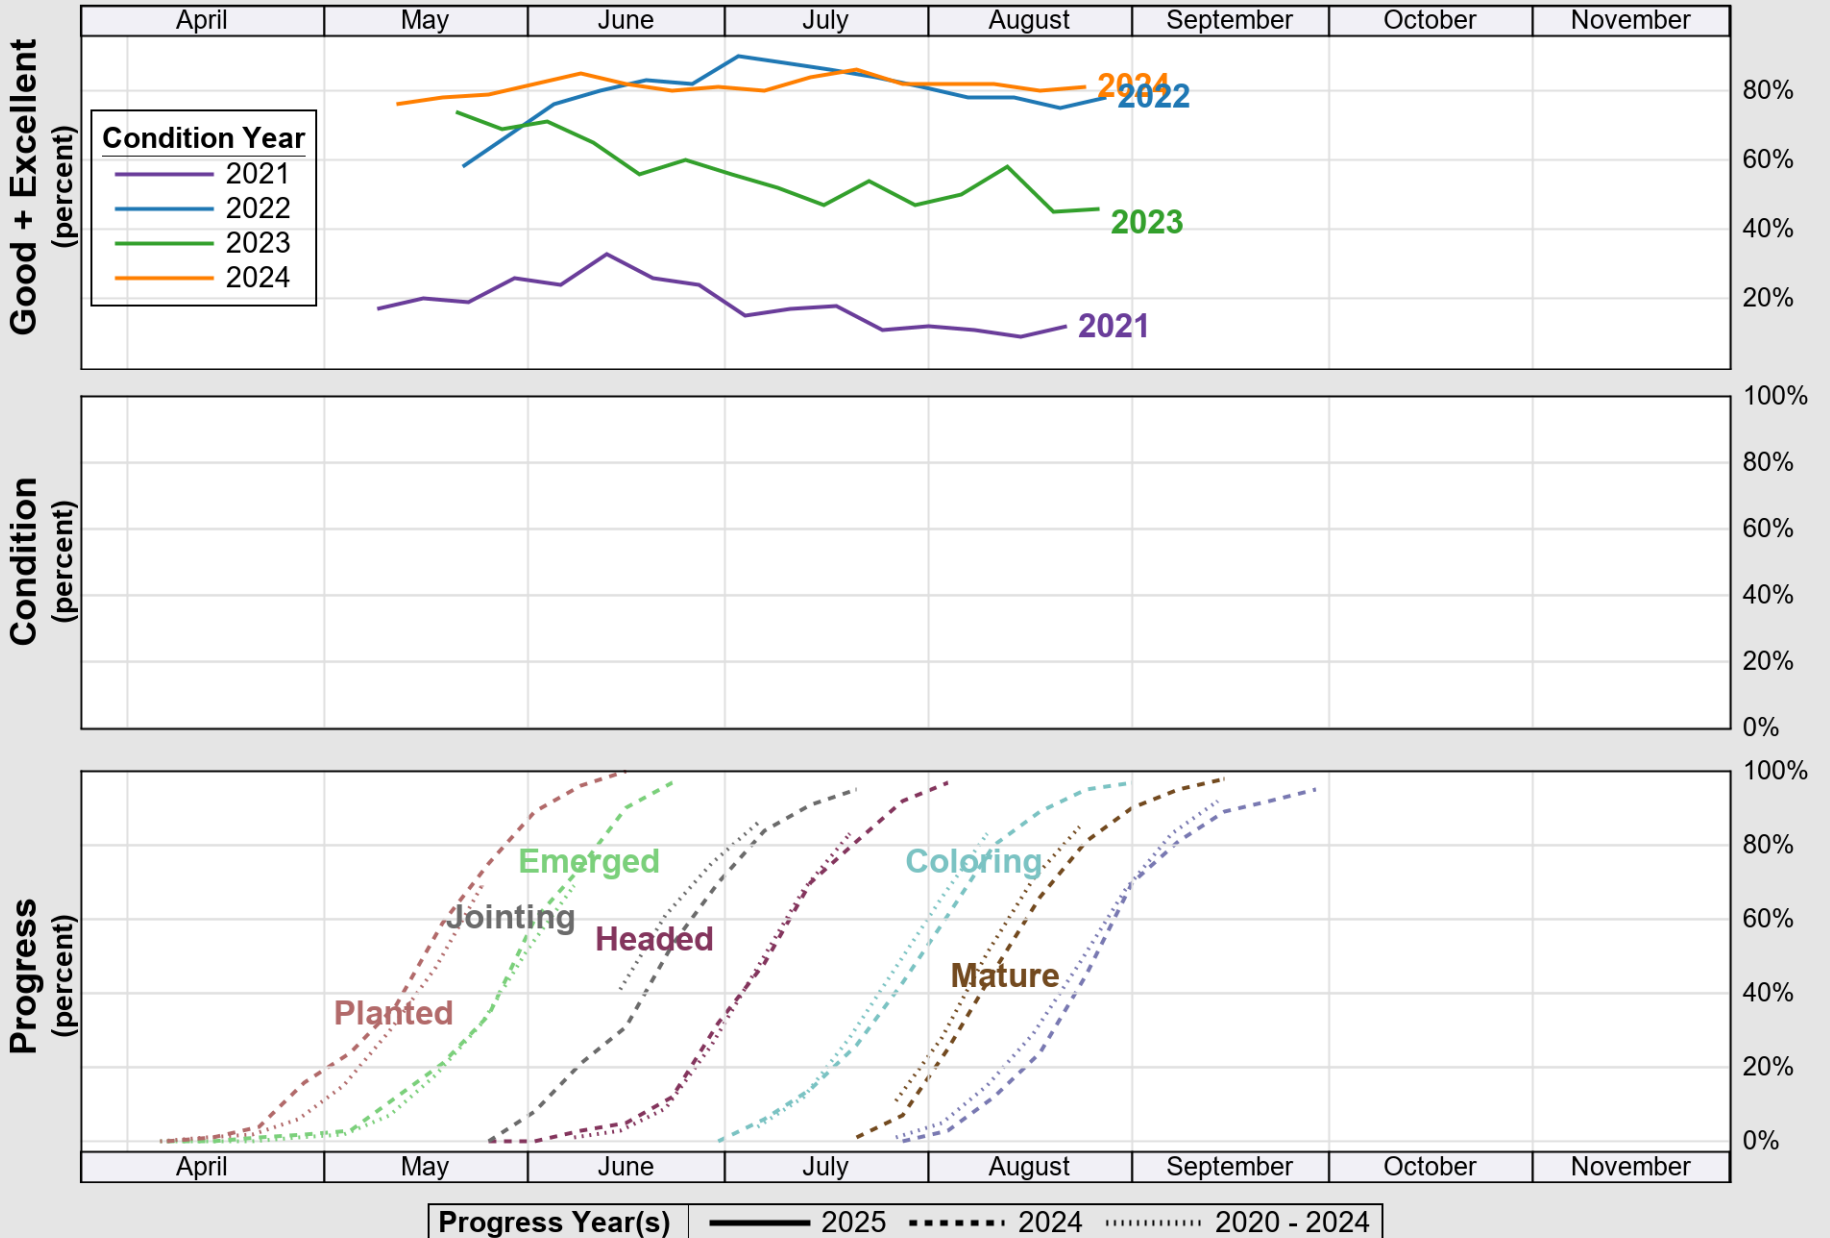

# Crop Progress and Condition: Barley in North Dakota , 2025

NASS

Progress Year(s) ——— 2025    ..... 2024    - - - - - 2020 - 2024

Source: National Agricultural Statistics Service (NASS), Crop Progress Report

# Crop Progress and Condition: Corn in North Dakota , 2025

NASS

Source: National Agricultural Statistics Service (NASS), Crop Progress Report

USDA

### Crop Progress and Condition: Oats in North Dakota , 2025

NASS

Source: National Agricultural Statistics Service (NASS), Crop Progress Report

Source: National Agricultural Statistics Service (NASS), Crop Progress Report