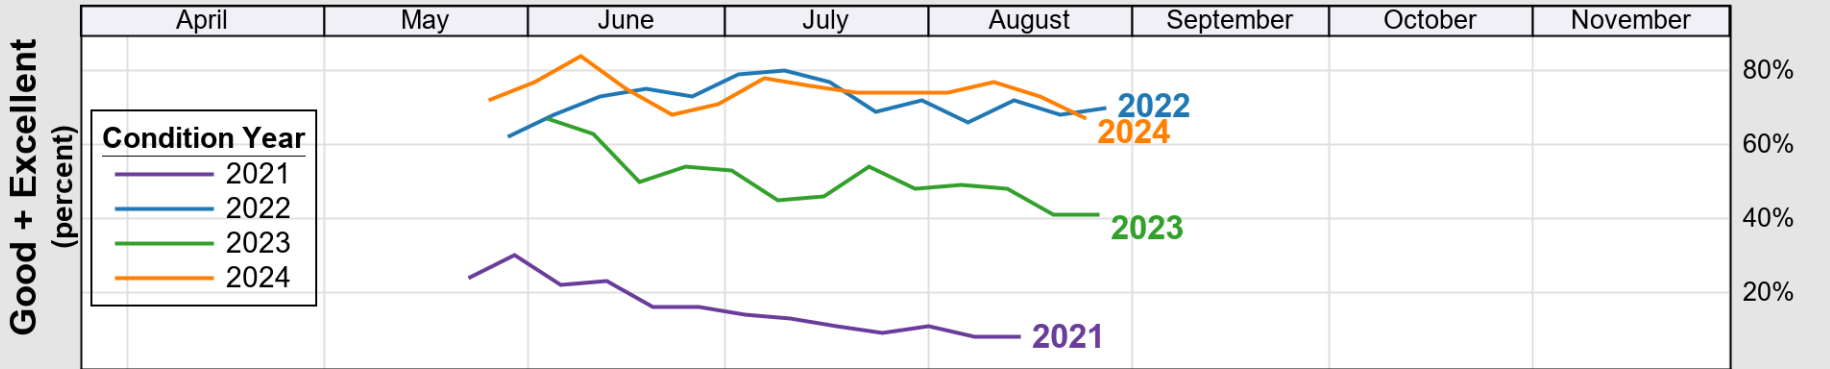

# Crop Progress and Condition: Barley in North Dakota , 2025

NASS

Progress Year(s) ——— 2025    ..... 2024    - - - - - 2020 - 2024

Source: National Agricultural Statistics Service (NASS), Crop Progress Report