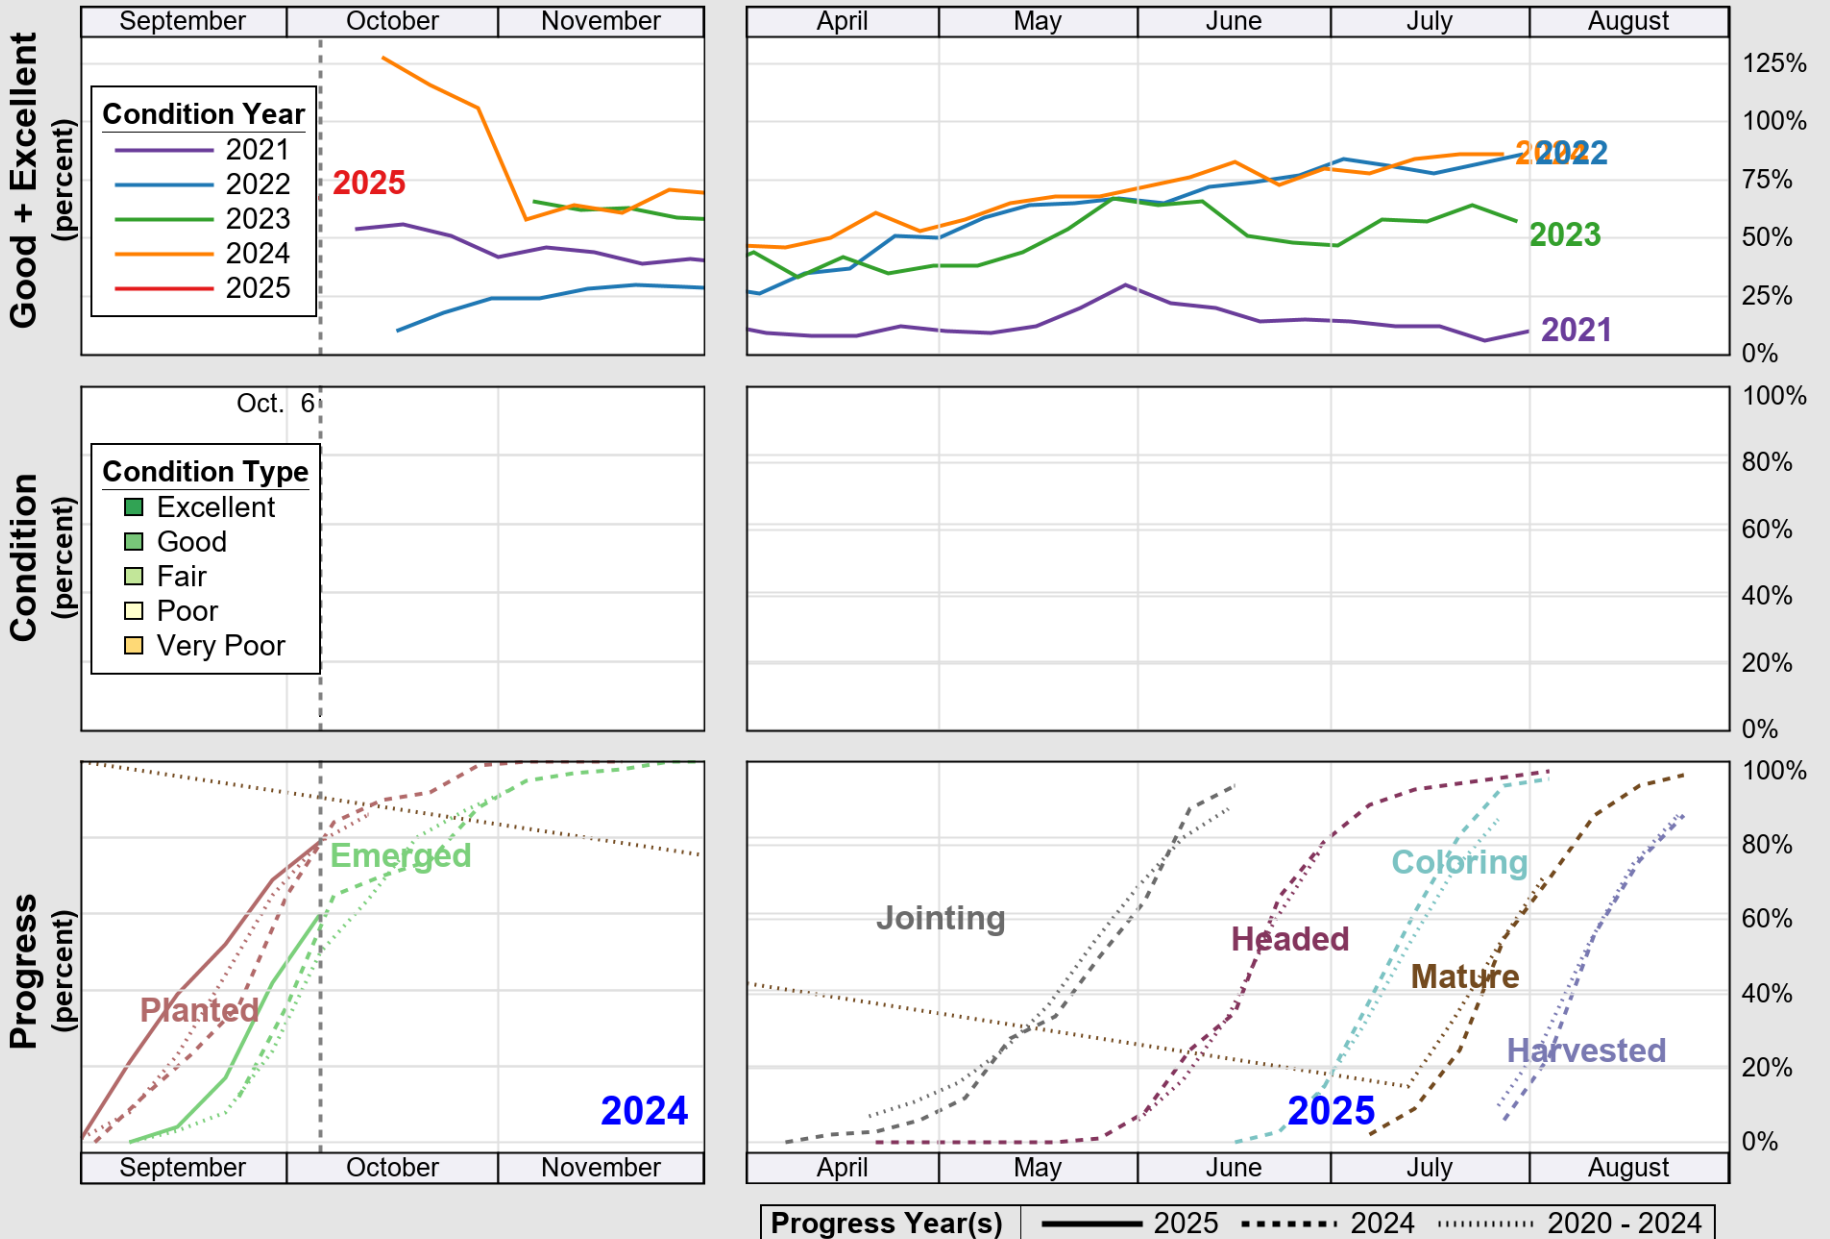

# Crop Progress and Condition: Sugar Beets in North Dakota , 2025

NASS

Source: National Agricultural Statistics Service (NASS), Crop Progress Report

USDA

# Crop Progress and Condition: Sunflower in North Dakota , 2025

NASS

Source: National Agricultural Statistics Service (NASS), Crop Progress Report

USDA

# Crop Progress and Condition: Winter Wheat in North Dakota , 2025

NASS

Source: National Agricultural Statistics Service (NASS), Crop Progress Report