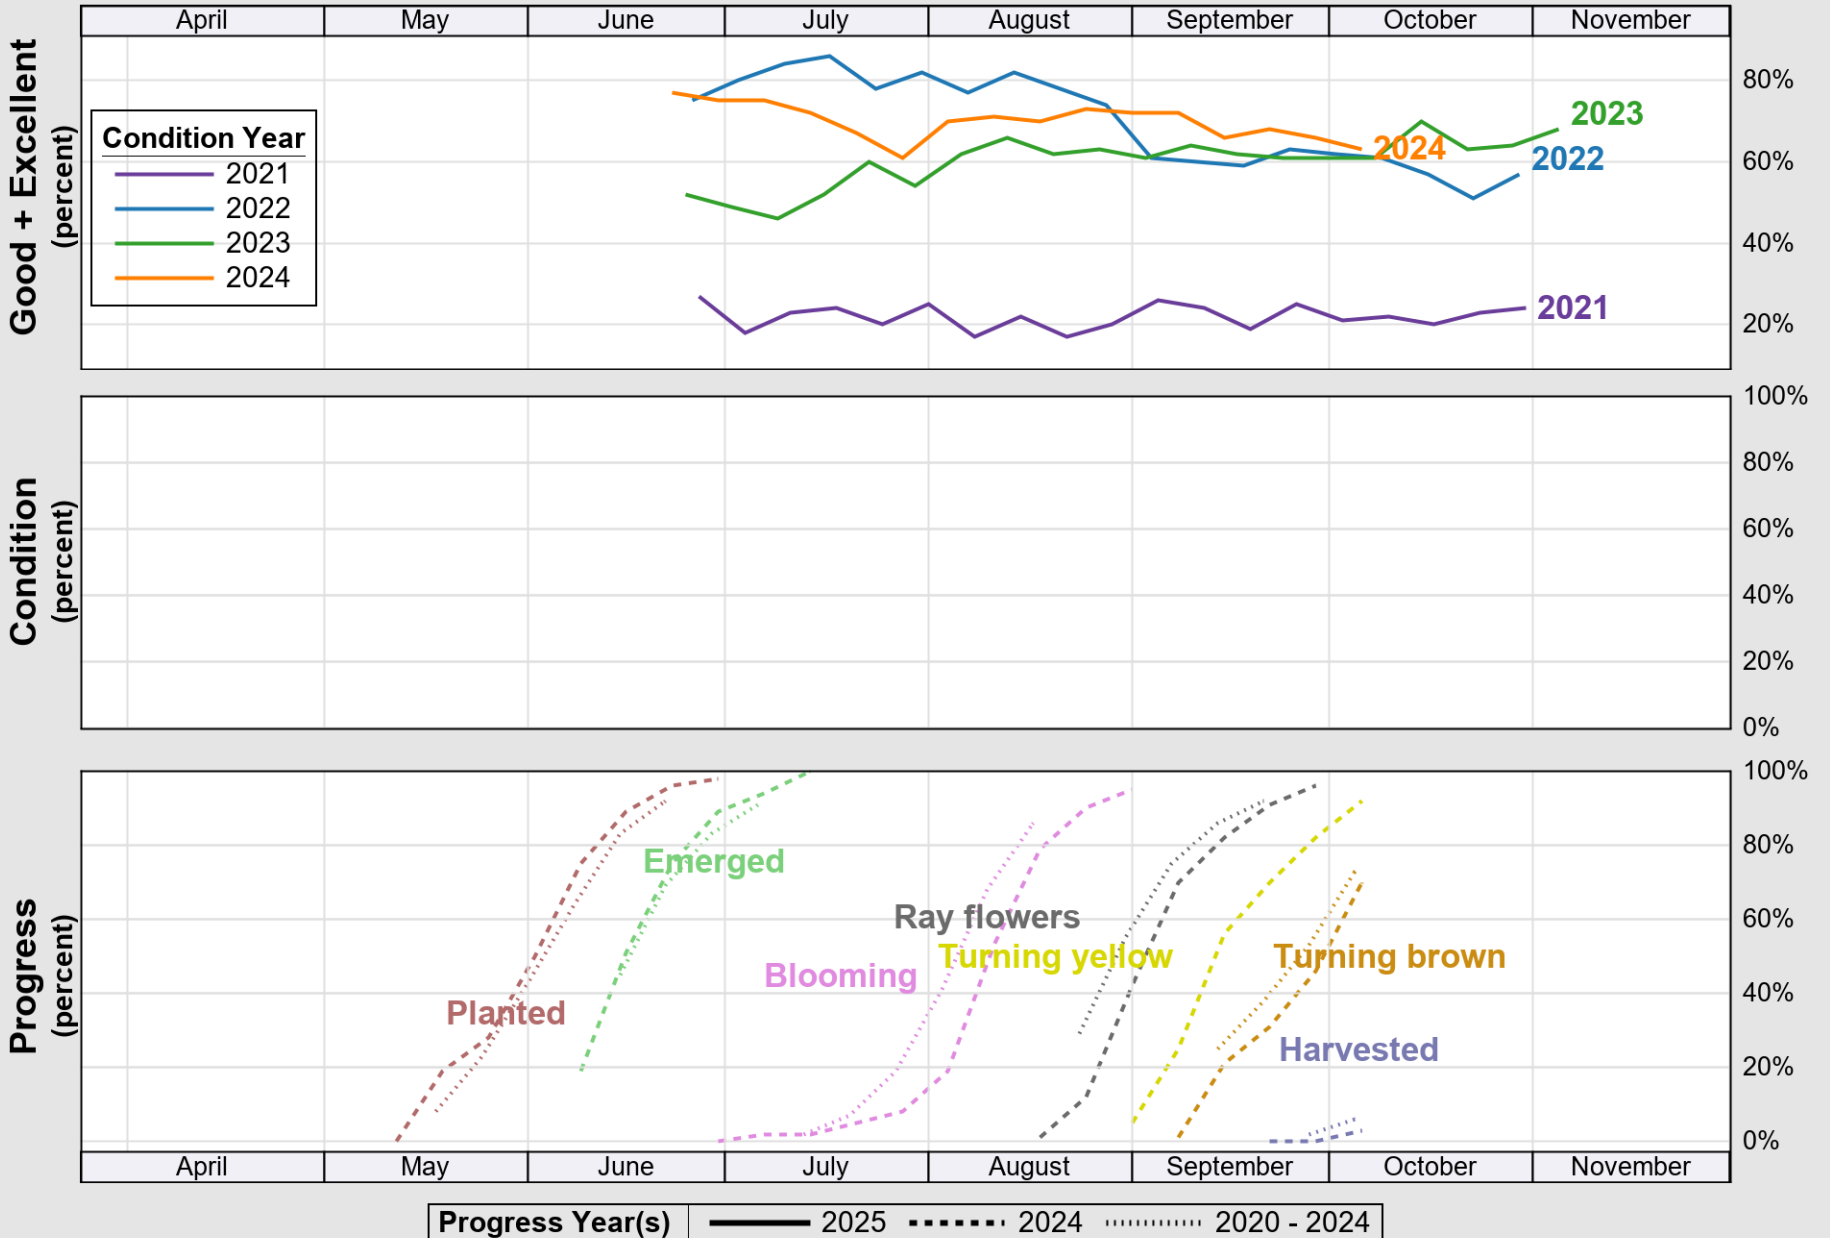

# Crop Progress and Condition: Spring Wheat in North Dakota , 2025

NASS

Source: National Agricultural Statistics Service (NASS), Crop Progress Report

USDA

# Crop Progress and Condition: Sugar Beets in North Dakota , 2025

NASS

Source: National Agricultural Statistics Service (NASS), Crop Progress Report

USDA

# Crop Progress and Condition: Sunflower in North Dakota , 2025

NASS

Source: National Agricultural Statistics Service (NASS), Crop Progress Report

USDA