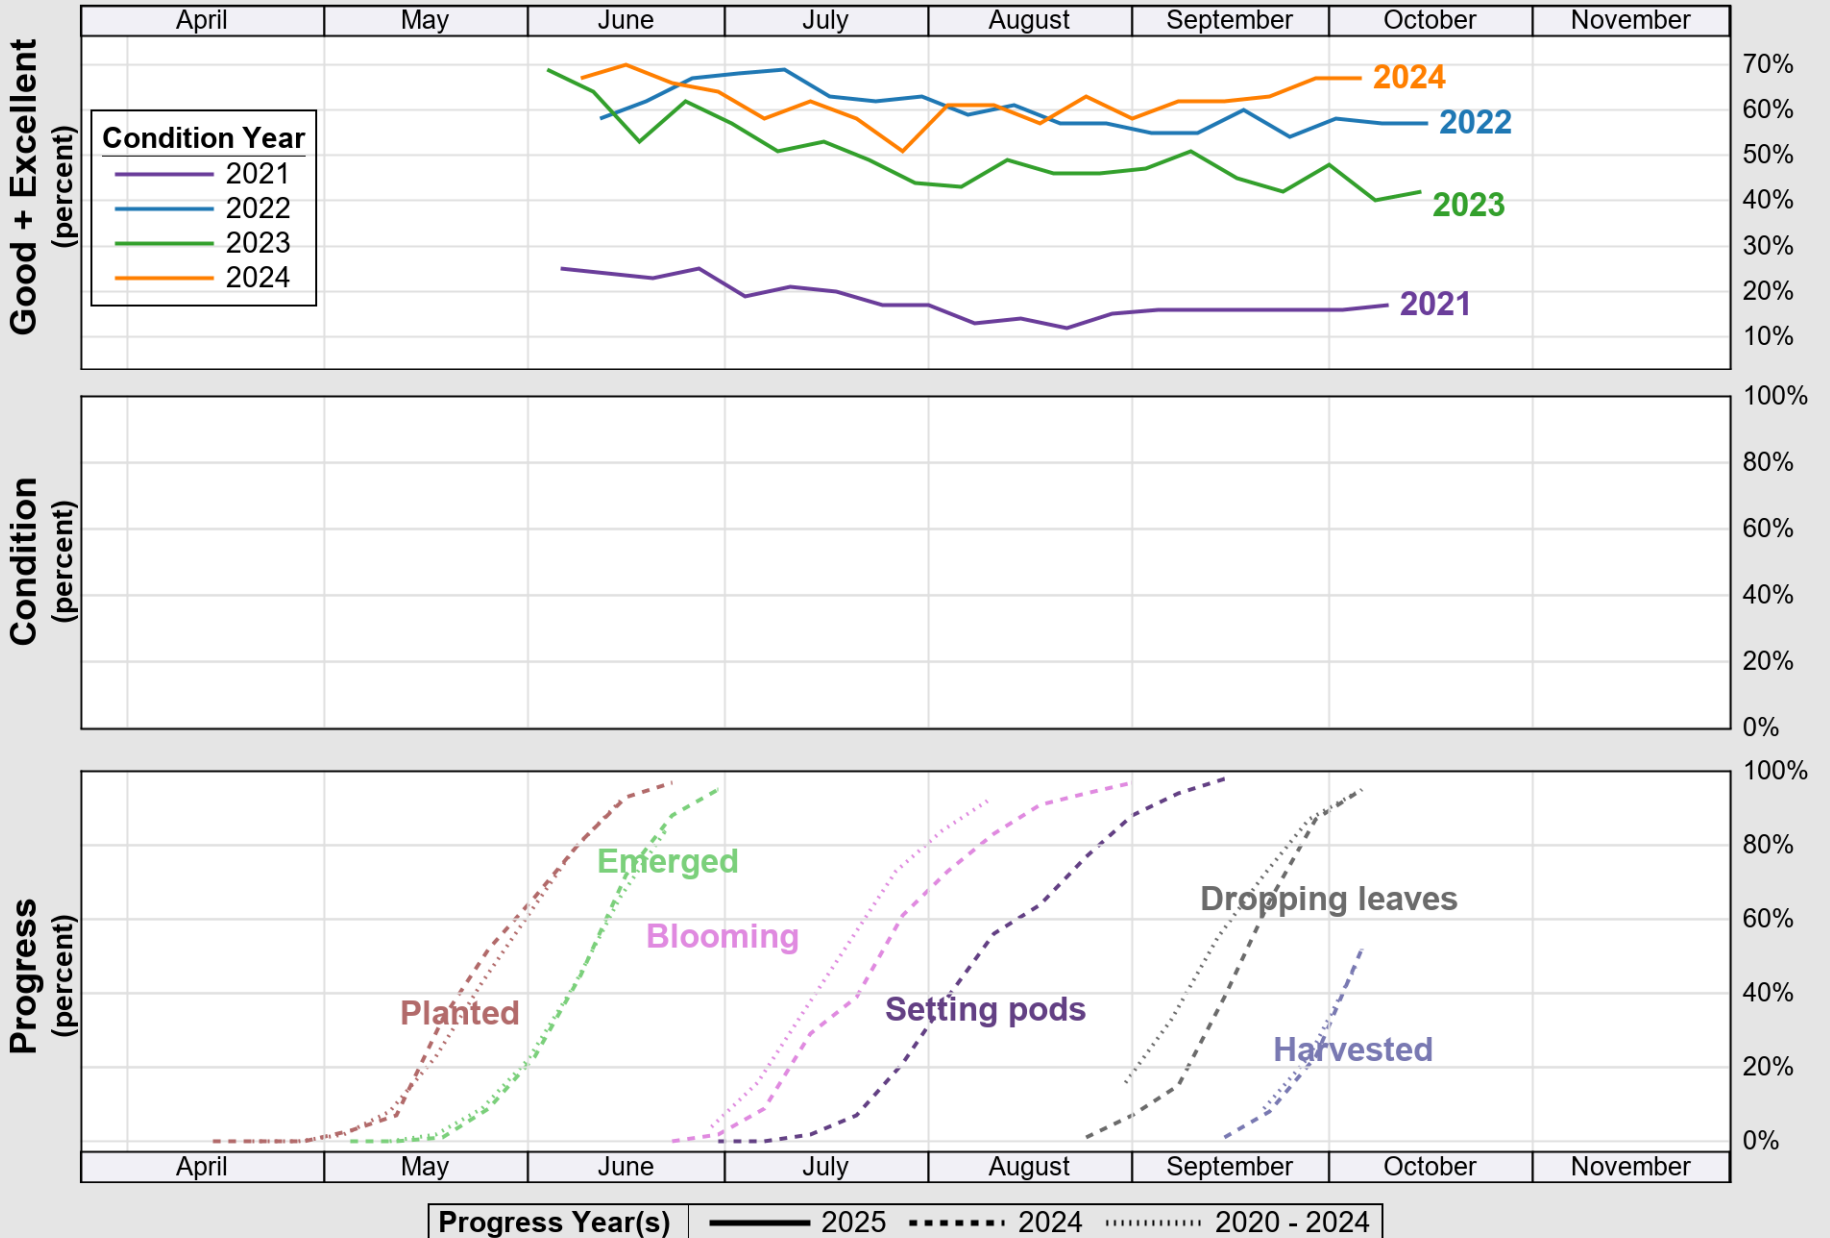

USDA

Crop Progress and Condition: Soybeans in North Dakota , 2025

NASS

Source: National Agricultural Statistics Service (NASS), Crop Progress Report