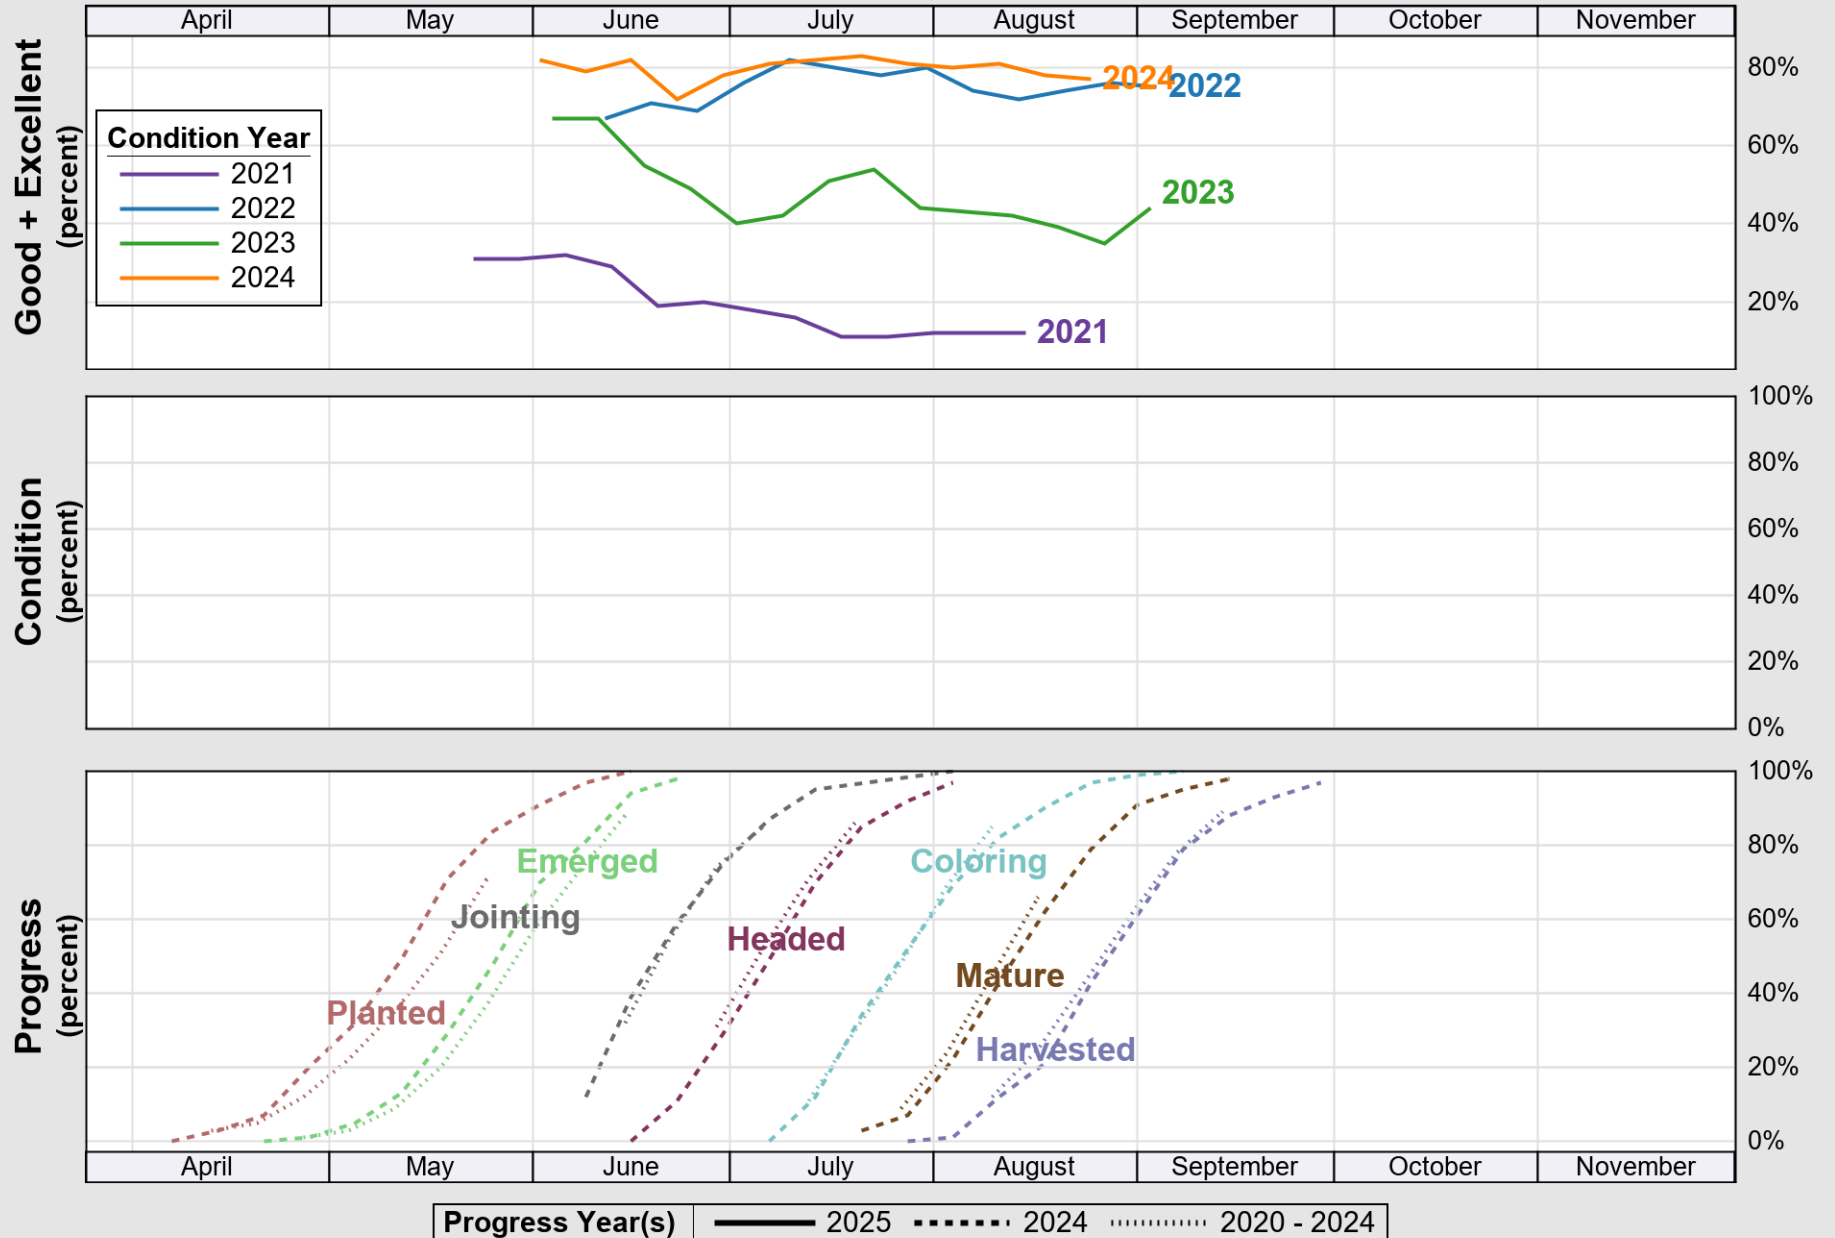

# Crop Progress and Condition: Soybeans in North Dakota , 2025

NASS

Source: National Agricultural Statistics Service (NASS), Crop Progress Report

USDA

# Crop Progress and Condition: Spring Wheat in North Dakota , 2025

NASS

Source: National Agricultural Statistics Service (NASS), Crop Progress Report

USDA