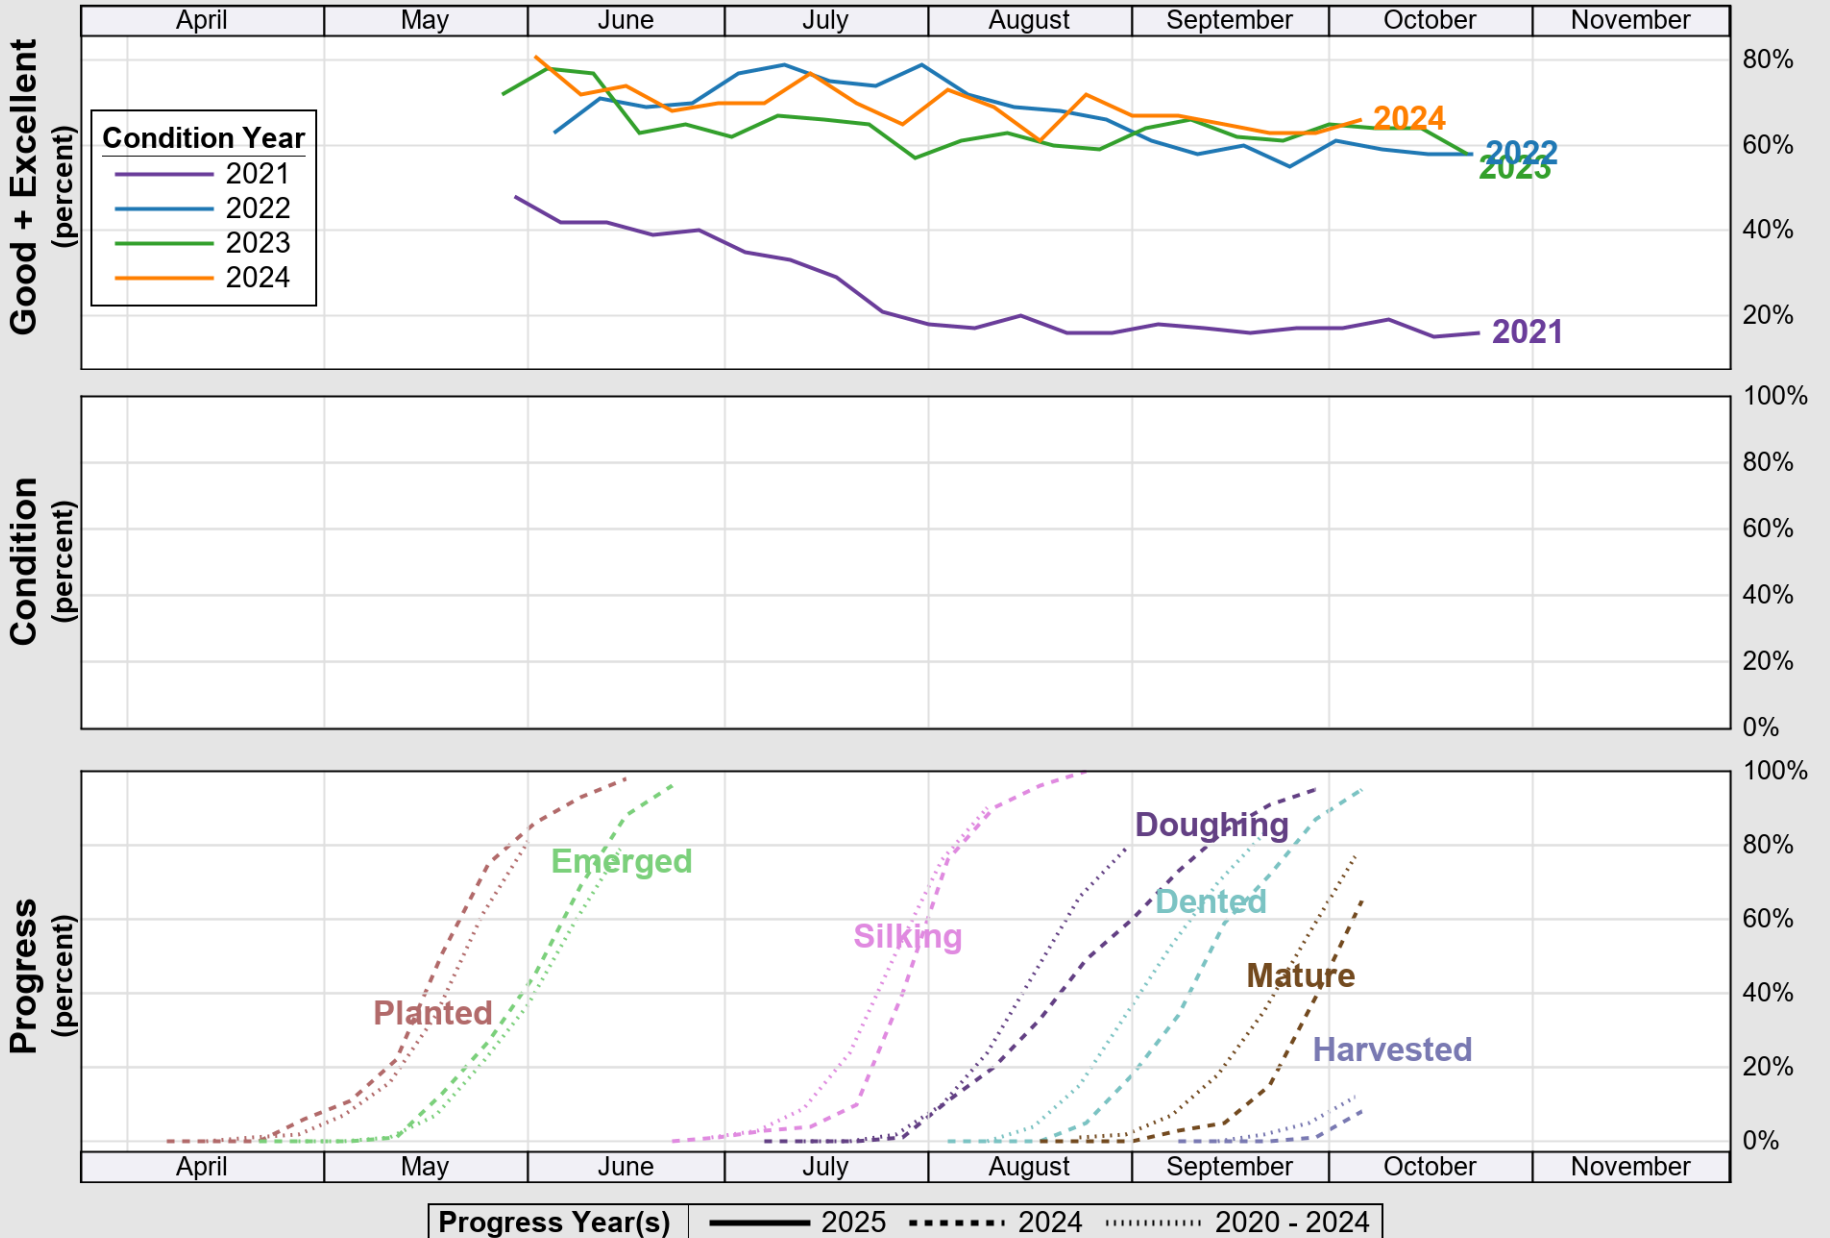

# Crop Progress and Condition: Barley in North Dakota , 2025

NASS

Progress Year(s) ——— 2025    ..... 2024    - - - - - 2020 - 2024

Source: National Agricultural Statistics Service (NASS), Crop Progress Report

# Crop Progress and Condition: Corn in North Dakota , 2025

NASS

Source: National Agricultural Statistics Service (NASS), Crop Progress Report

USDA