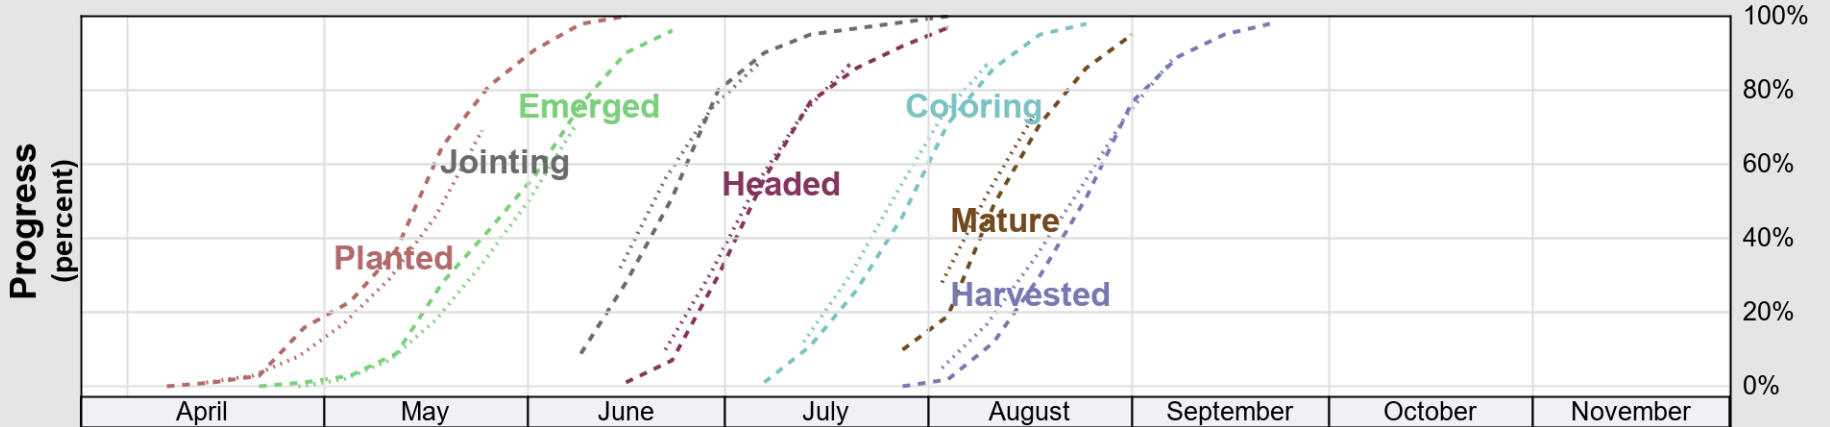

# Crop Progress and Condition: Barley in North Dakota , 2025

NASS

Progress Year(s) ——— 2025    ..... 2024    - - - - - 2020 - 2024

Source: National Agricultural Statistics Service (NASS), Crop Progress Report