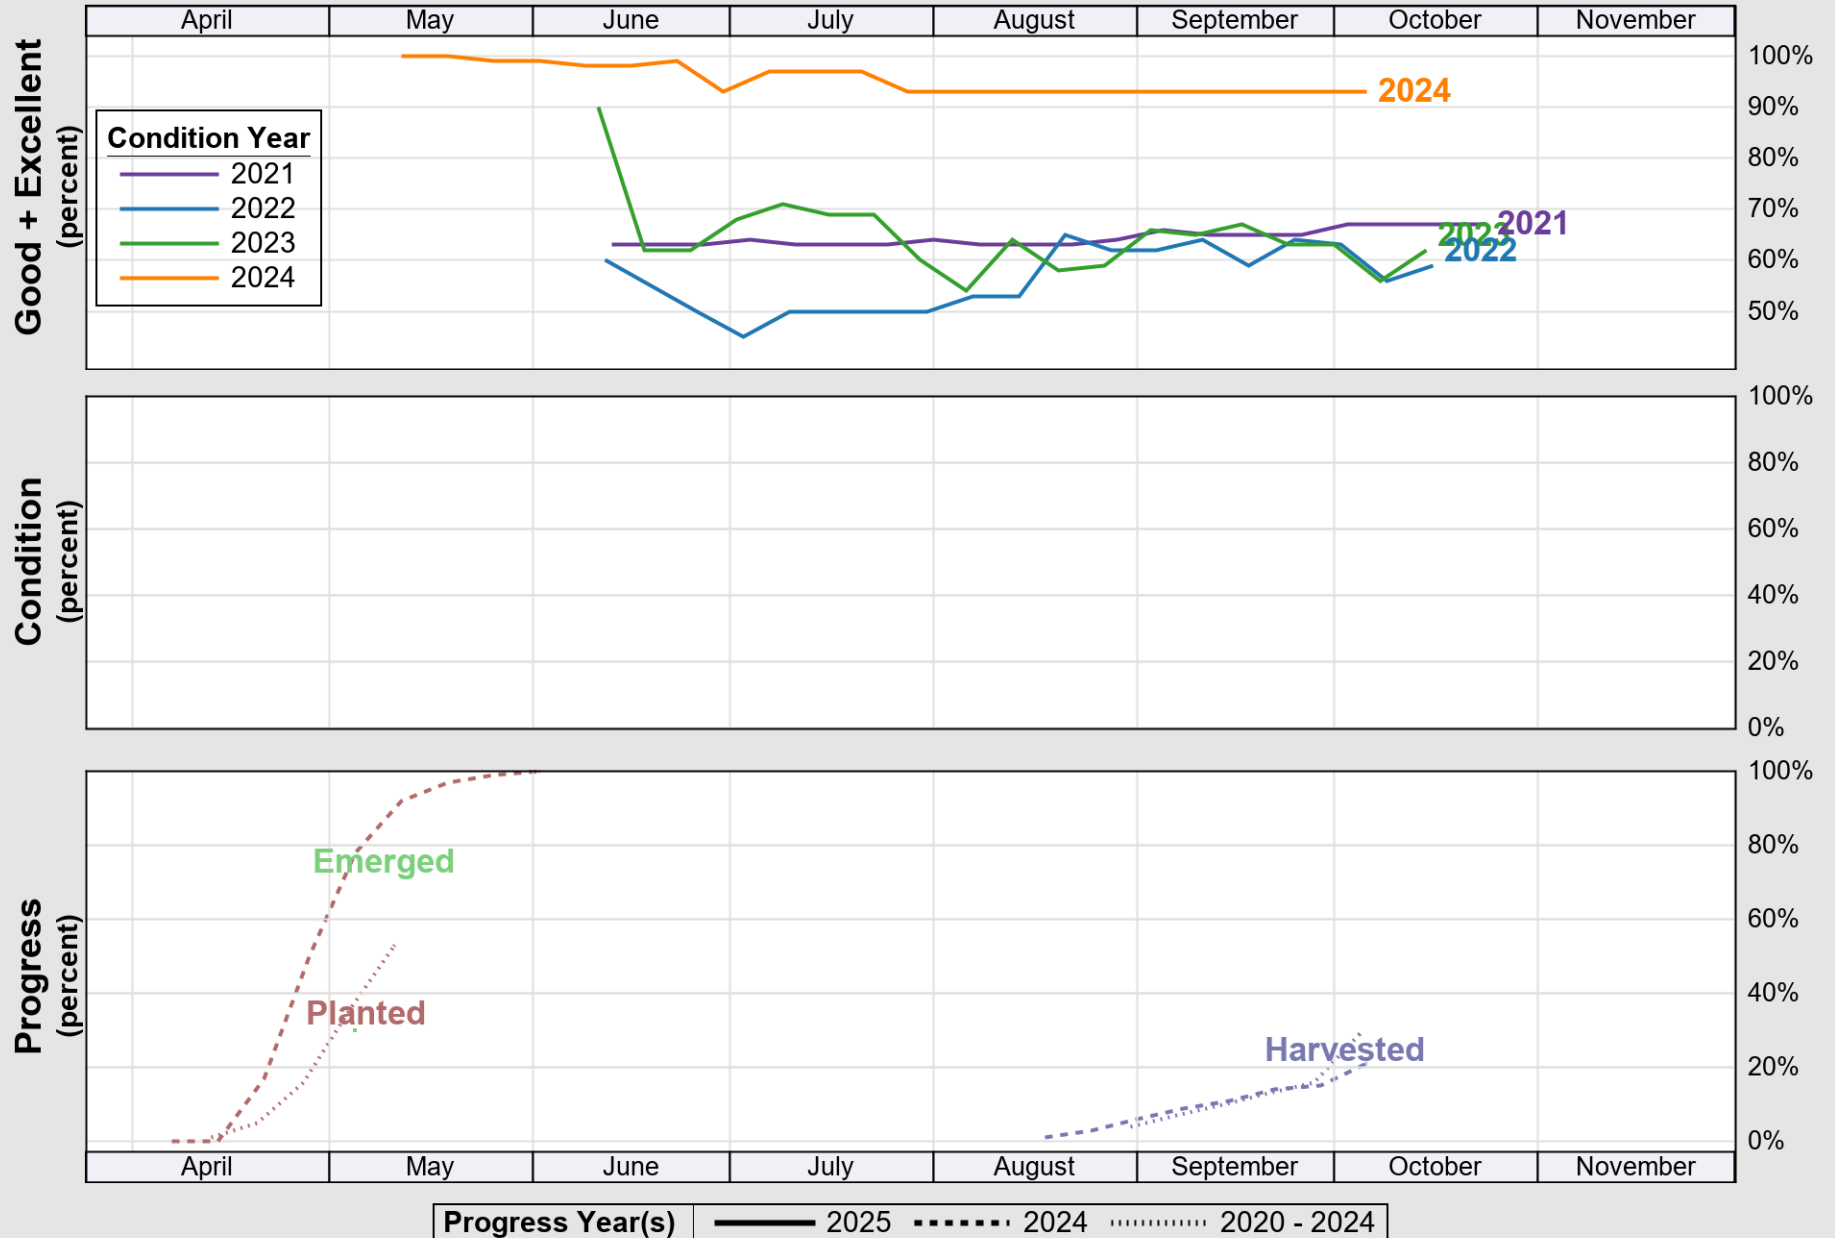

# Crop Progress and Condition: Soybeans in North Dakota , 2025

NASS

Source: National Agricultural Statistics Service (NASS), Crop Progress Report

USDA

# Crop Progress and Condition: Spring Wheat in North Dakota , 2025

NASS

Source: National Agricultural Statistics Service (NASS), Crop Progress Report

USDA

# Crop Progress and Condition: Sugar Beets in North Dakota , 2025

NASS

Source: National Agricultural Statistics Service (NASS), Crop Progress Report

USDA