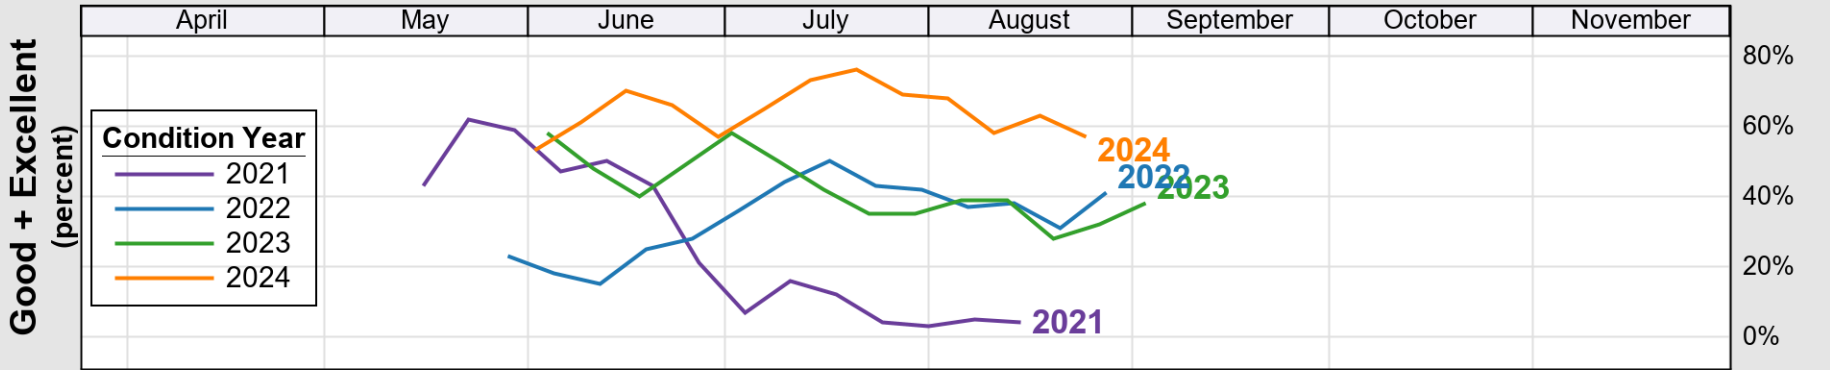

NASS

Source: National Agricultural Statistics Service (NASS), Crop Progress Report

USDA

Crop Progress and Condition: Spring Wheat in Montana , 2025

NASS

Progress Year(s) ——— 2025 2024 - - - - - 2020 - 2024