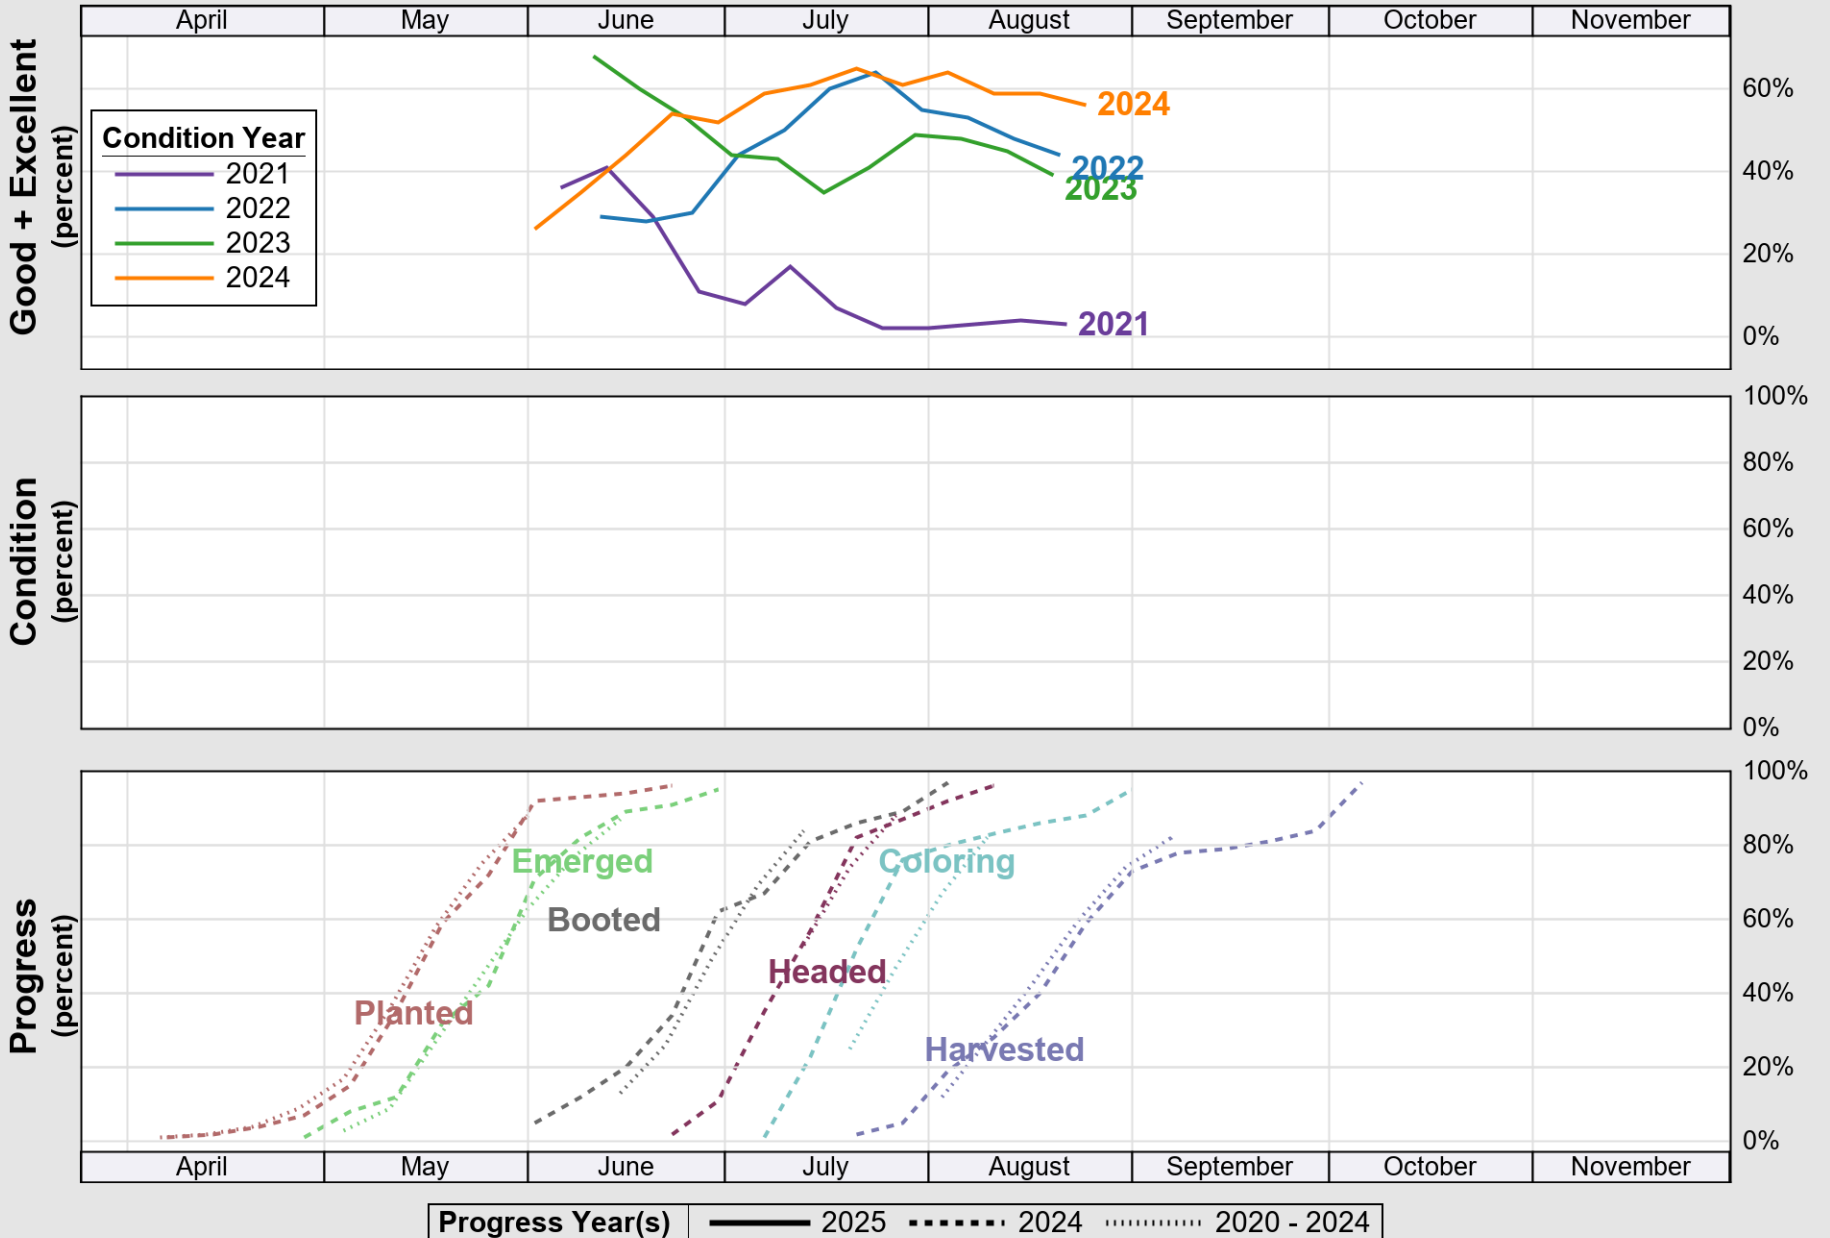

USDA

Crop Progress and Condition: Barley in Montana , 2025

NASS

Source: National Agricultural Statistics Service (NASS), Crop Progress Report

USDA

Crop Progress and Condition: Corn in Montana , 2025

NASS

Source: National Agricultural Statistics Service (NASS), Crop Progress Report

USDA

Crop Progress and Condition: Oats in Montana , 2025

NASS

Source: National Agricultural Statistics Service (NASS), Crop Progress Report

USDA

Crop Progress and Condition: Pasture and Range in Montana , 2025

NASS

Source: National Agricultural Statistics Service (NASS), Crop Progress Report

USDA

Crop Progress and Condition: Spring Wheat in Montana , 2025

NASS

Progress Year(s) ——— 2025 2024 - - - - - 2020 - 2024