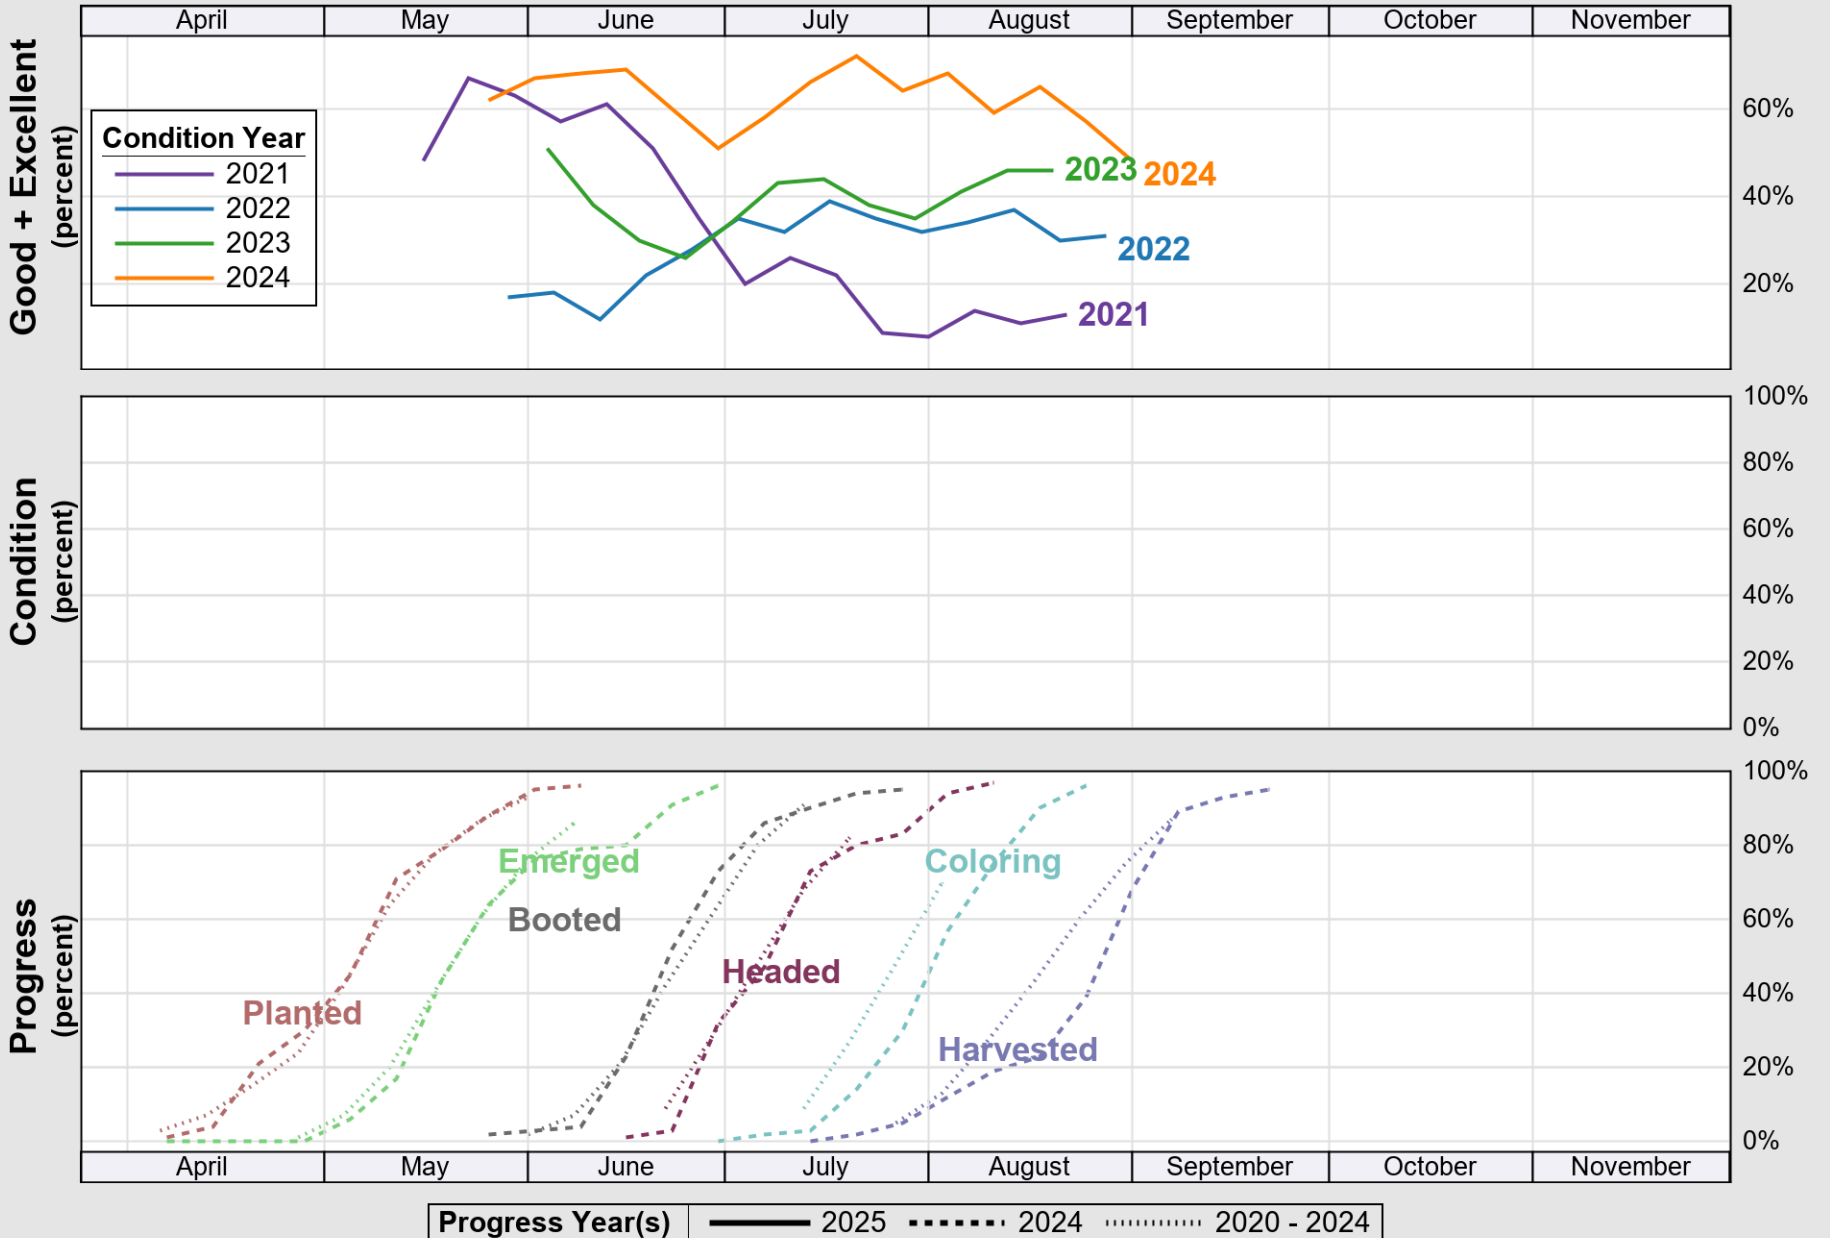

USDA

Crop Progress and Condition: Barley in Montana , 2025

NASS

Source: National Agricultural Statistics Service (NASS), Crop Progress Report

USDA

Crop Progress and Condition: Corn in Montana , 2025

NASS

Source: National Agricultural Statistics Service (NASS), Crop Progress Report

USDA

Crop Progress and Condition: Oats in Montana , 2025

NASS

Source: National Agricultural Statistics Service (NASS), Crop Progress Report

USDA

Crop Progress and Condition: Pasture and Range in Montana , 2025

NASS

Source: National Agricultural Statistics Service (NASS), Crop Progress Report

USDA

Crop Progress and Condition: Spring Wheat in Montana , 2025

NASS

Progress Year(s) ——— 2025 2024 - - - - - 2020 - 2024