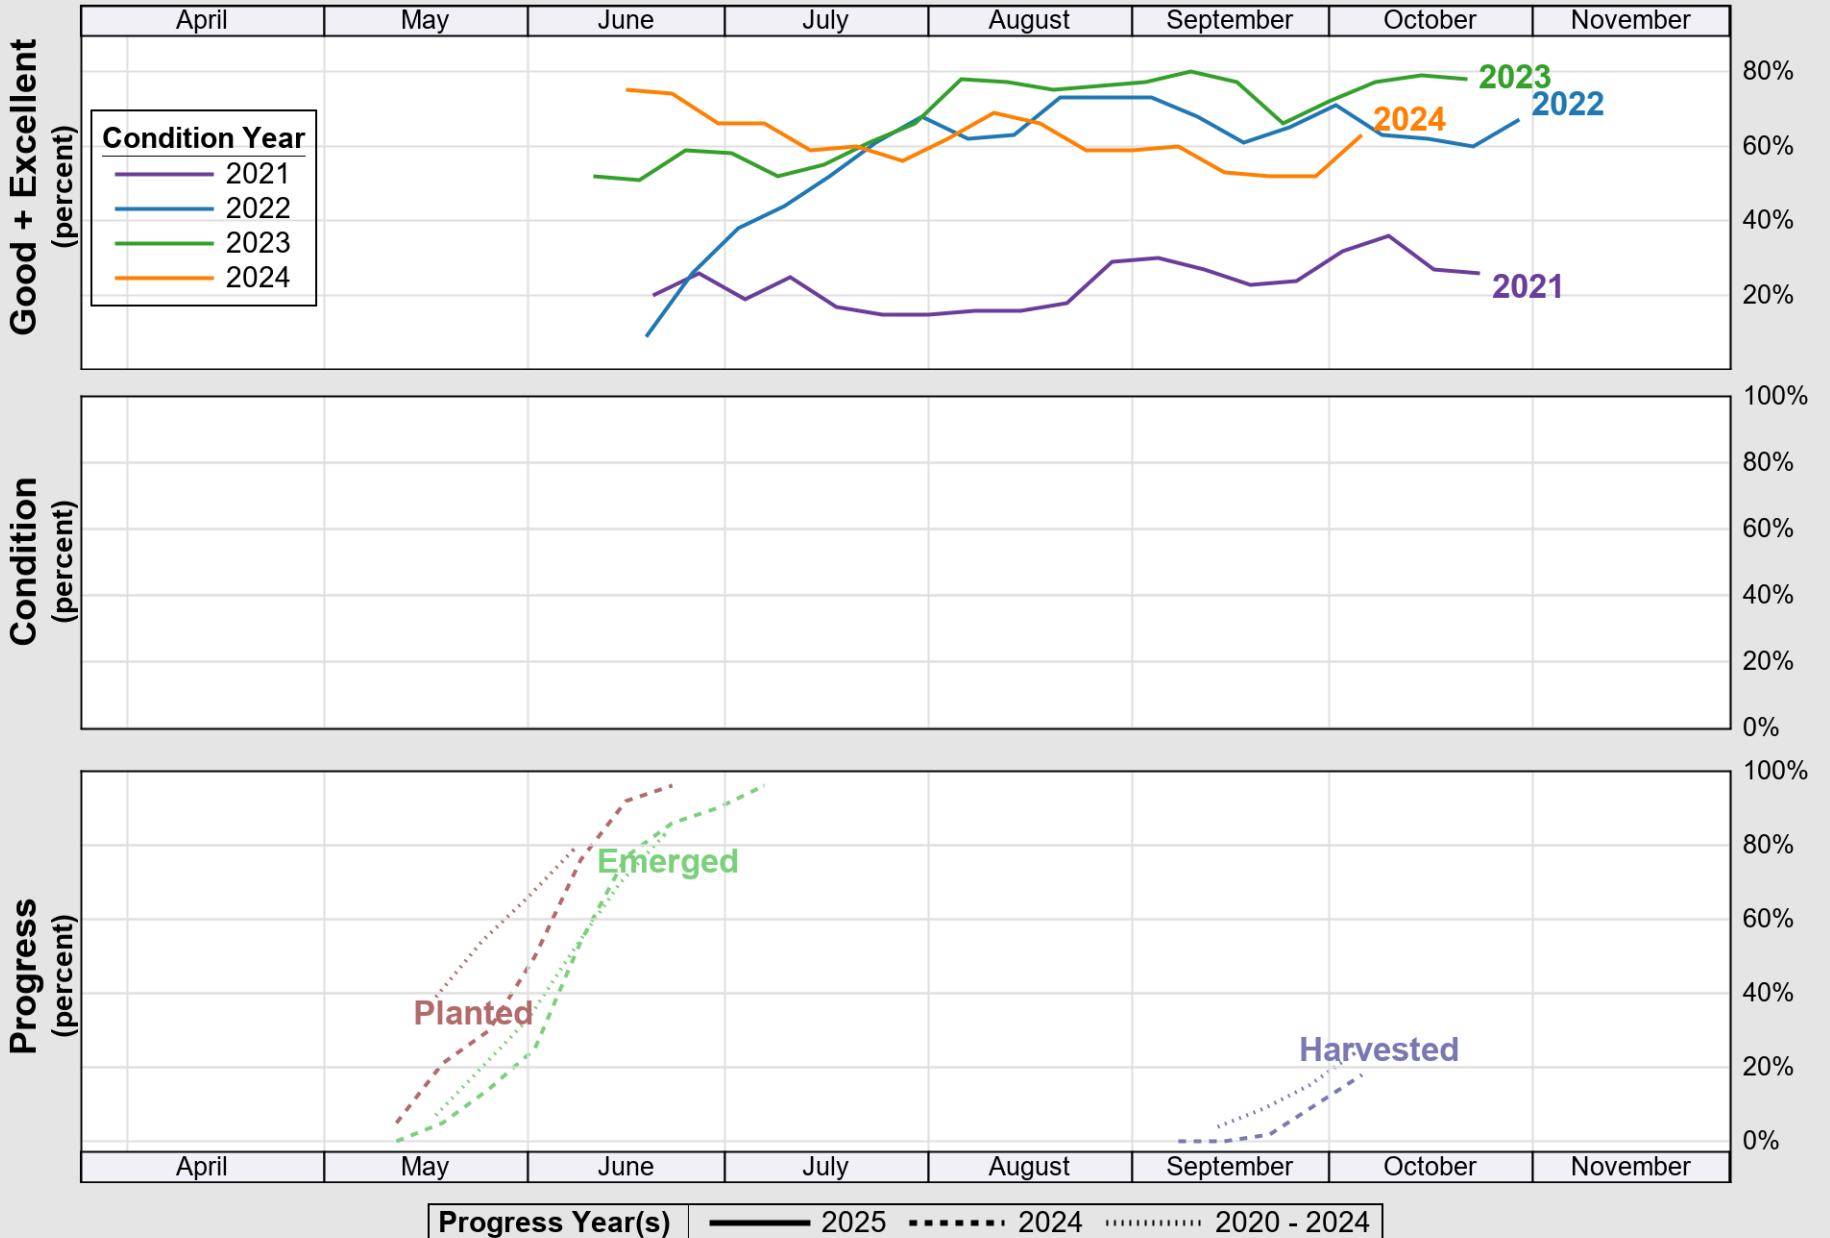

USDA

Crop Progress and Condition: Barley in Montana , 2025

NASS

Source: National Agricultural Statistics Service (NASS), Crop Progress Report

USDA

Crop Progress and Condition: Corn in Montana , 2025

NASS

Source: National Agricultural Statistics Service (NASS), Crop Progress Report

USDA

Crop Progress and Condition: Oats in Montana , 2025

NASS

Source: National Agricultural Statistics Service (NASS), Crop Progress Report

USDA

Crop Progress and Condition: Pasture and Range in Montana , 2025

NASS

Source: National Agricultural Statistics Service (NASS), Crop Progress Report

USDA

Crop Progress and Condition: Spring Wheat in Montana , 2025

NASS

Progress Year(s) ——— 2025 2024 - - - - - 2020 - 2024