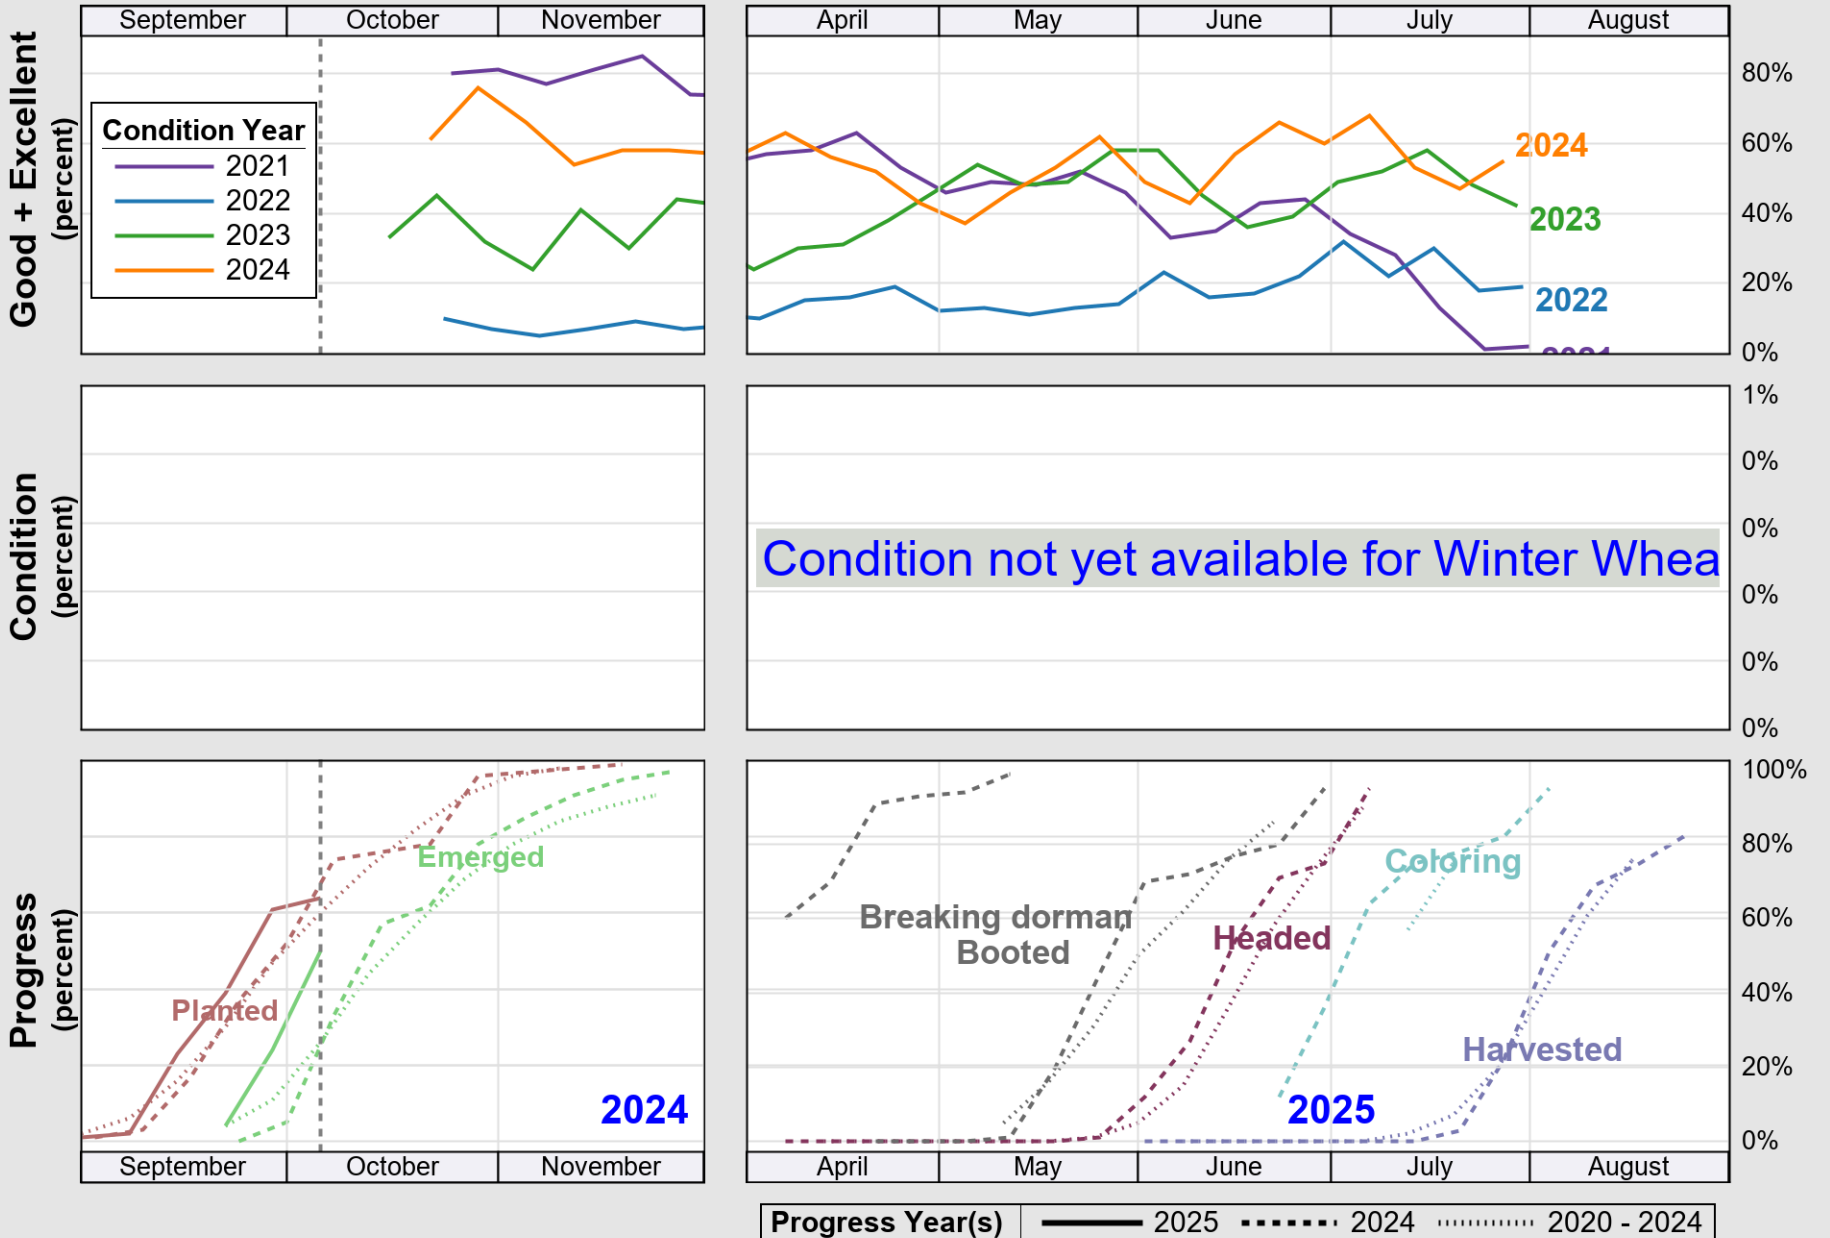

NASS

Source: National Agricultural Statistics Service (NASS), Crop Progress Report

USDA

Crop Progress and Condition: Spring Wheat in Montana , 2025

NASS

Progress Year(s) ——— 2025 2024 - - - - - 2020 - 2024

Source: National Agricultural Statistics Service (NASS), Crop Progress Report

USDA

Crop Progress and Condition: Sugar Beets in Montana , 2025

NASS

Source: National Agricultural Statistics Service (NASS), Crop Progress Report

USDA

Crop Progress and Condition: Winter Wheat in Montana , 2025

NASS

Source: National Agricultural Statistics Service (NASS), Crop Progress Report