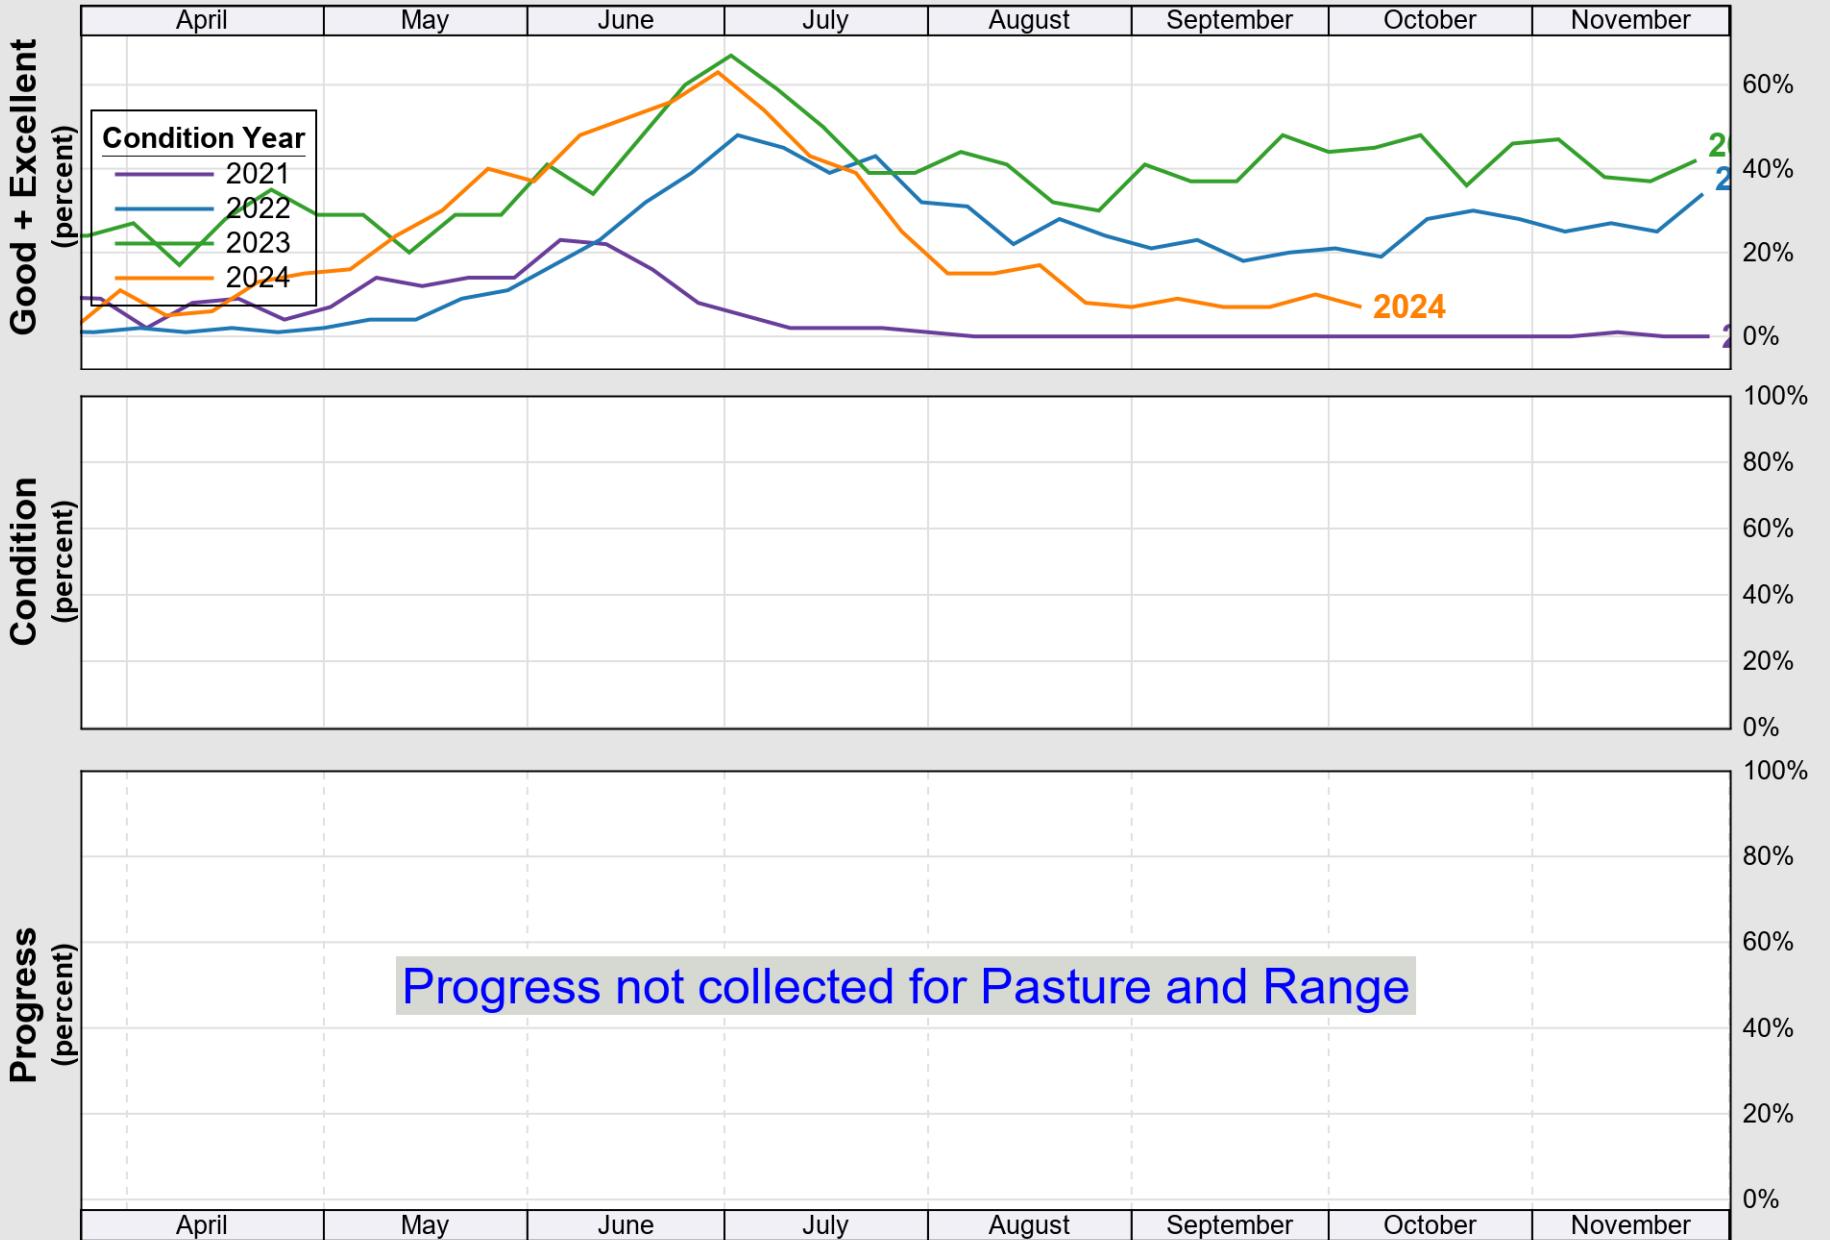

USDA

Crop Progress and Condition: Barley in Montana , 2025

NASS

Source: National Agricultural Statistics Service (NASS), Crop Progress Report

USDA

Crop Progress and Condition: Corn in Montana , 2025

NASS

Source: National Agricultural Statistics Service (NASS), Crop Progress Report

USDA

Crop Progress and Condition: Oats in Montana , 2025

NASS

Source: National Agricultural Statistics Service (NASS), Crop Progress Report

USDA

Crop Progress and Condition: Pasture and Range in Montana , 2025

NASS

Source: National Agricultural Statistics Service (NASS), Crop Progress Report

USDA

Crop Progress and Condition: Spring Wheat in Montana , 2025

NASS

Progress Year(s) ——— 2025 2024 - - - - - 2020 - 2024

Source: National Agricultural Statistics Service (NASS), Crop Progress Report

USDA

Crop Progress and Condition: Sugar Beets in Montana , 2025

NASS

Source: National Agricultural Statistics Service (NASS), Crop Progress Report