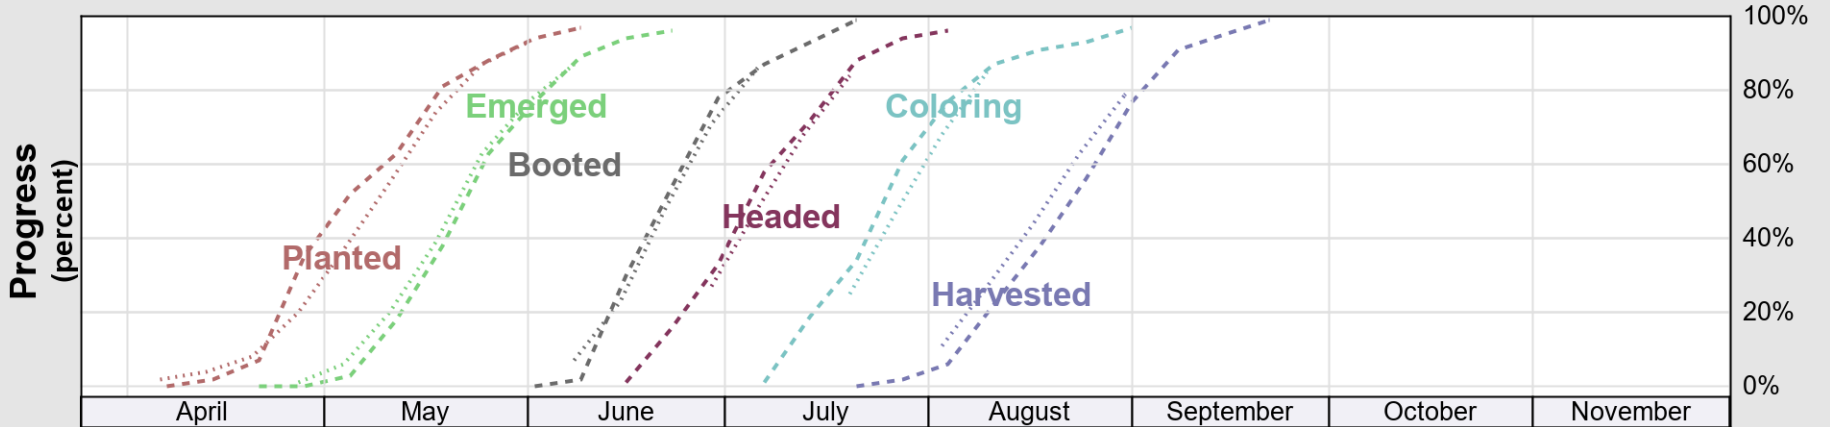

NASS

Source: National Agricultural Statistics Service (NASS), Crop Progress Report

USDA

Crop Progress and Condition: Spring Wheat in Montana , 2025

NASS

Progress Year(s) ——— 2025 2024 - - - - - 2020 - 2024