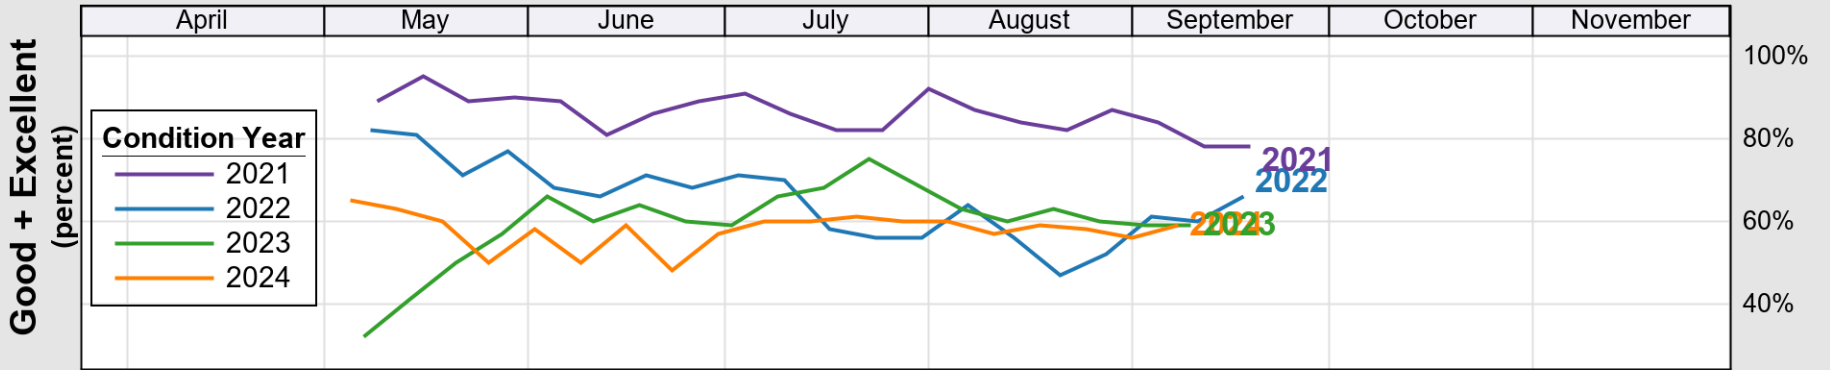

# Crop Progress and Condition: Peanuts in Mississippi , 2025

NASS

Source: National Agricultural Statistics Service (NASS), Crop Progress Report

USDA

# Crop Progress and Condition: Rice in Mississippi , 2025

NASS

**Progress Year(s)**    — 2025    - - - - - 2024    ..... 2020 - 2024

Source: National Agricultural Statistics Service (NASS), Crop Progress Report