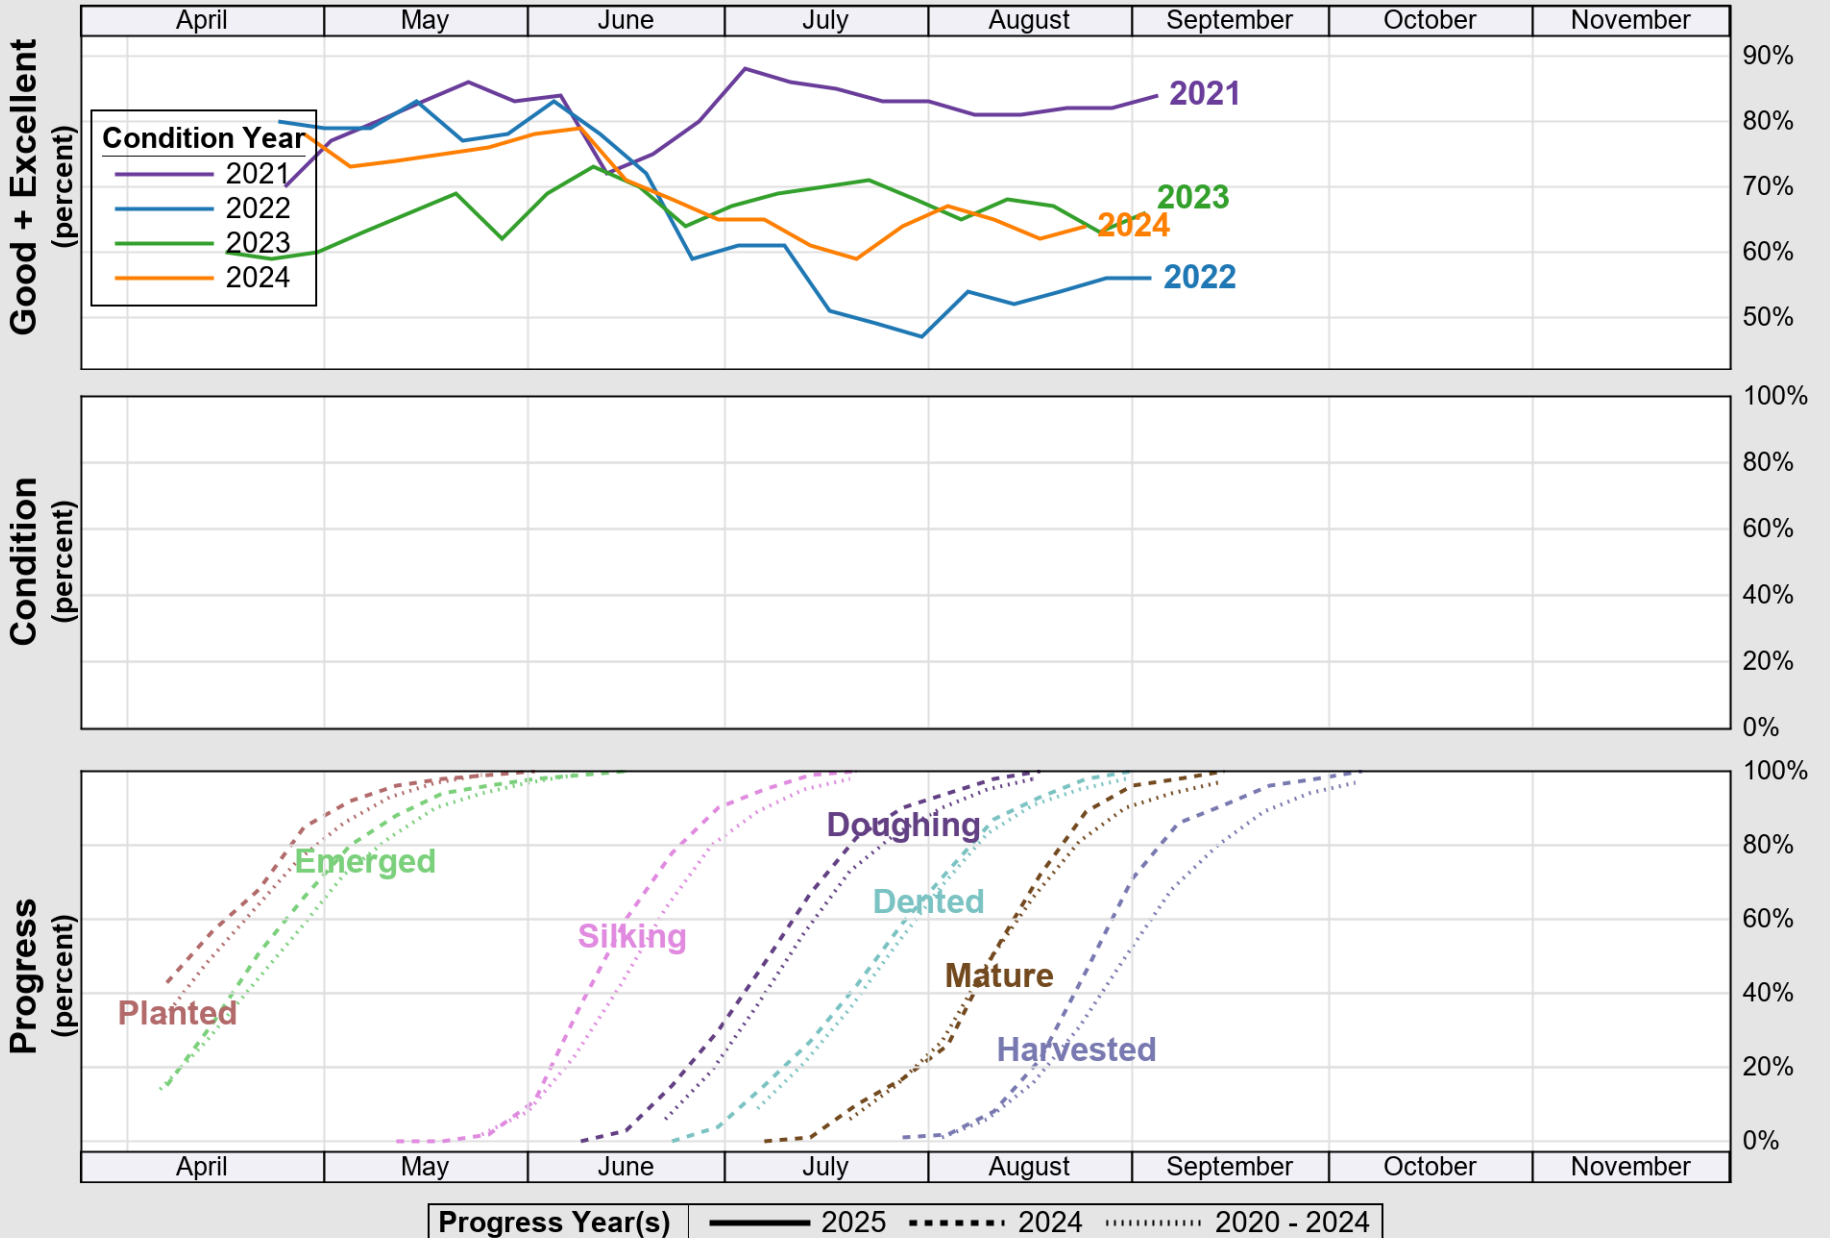

# Crop Progress and Condition: Corn in Mississippi, 2025

NASS

Source: National Agricultural Statistics Service (NASS), Crop Progress Report

USDA

# Crop Progress and Condition: Cotton in Mississippi , 2025

NASS

Source: National Agricultural Statistics Service (NASS), Crop Progress Report

Source: National Agricultural Statistics Service (NASS), Crop Progress Report