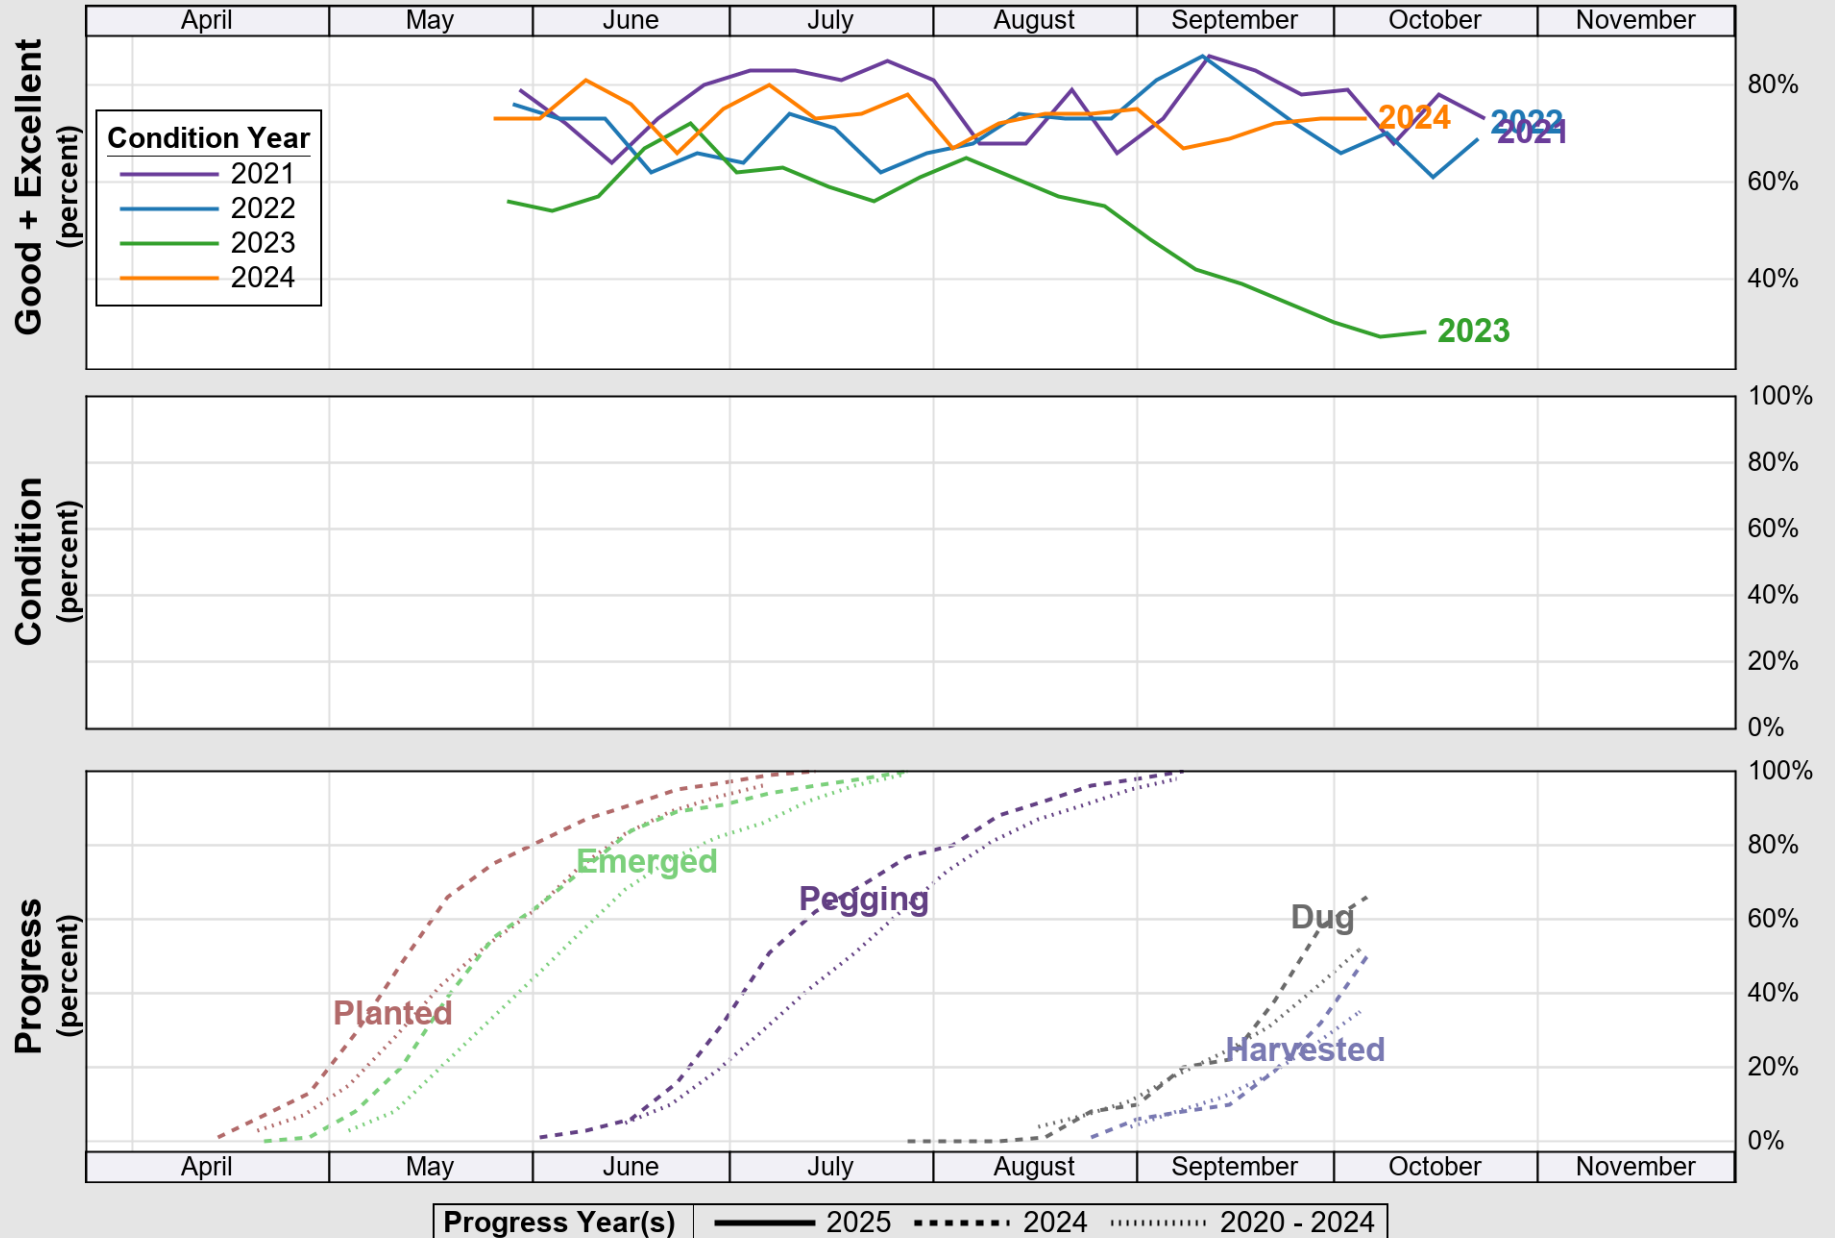

USDA

Crop Progress and Condition: Peanuts in Mississippi , 2025

NASS

Source: National Agricultural Statistics Service (NASS), Crop Progress Report