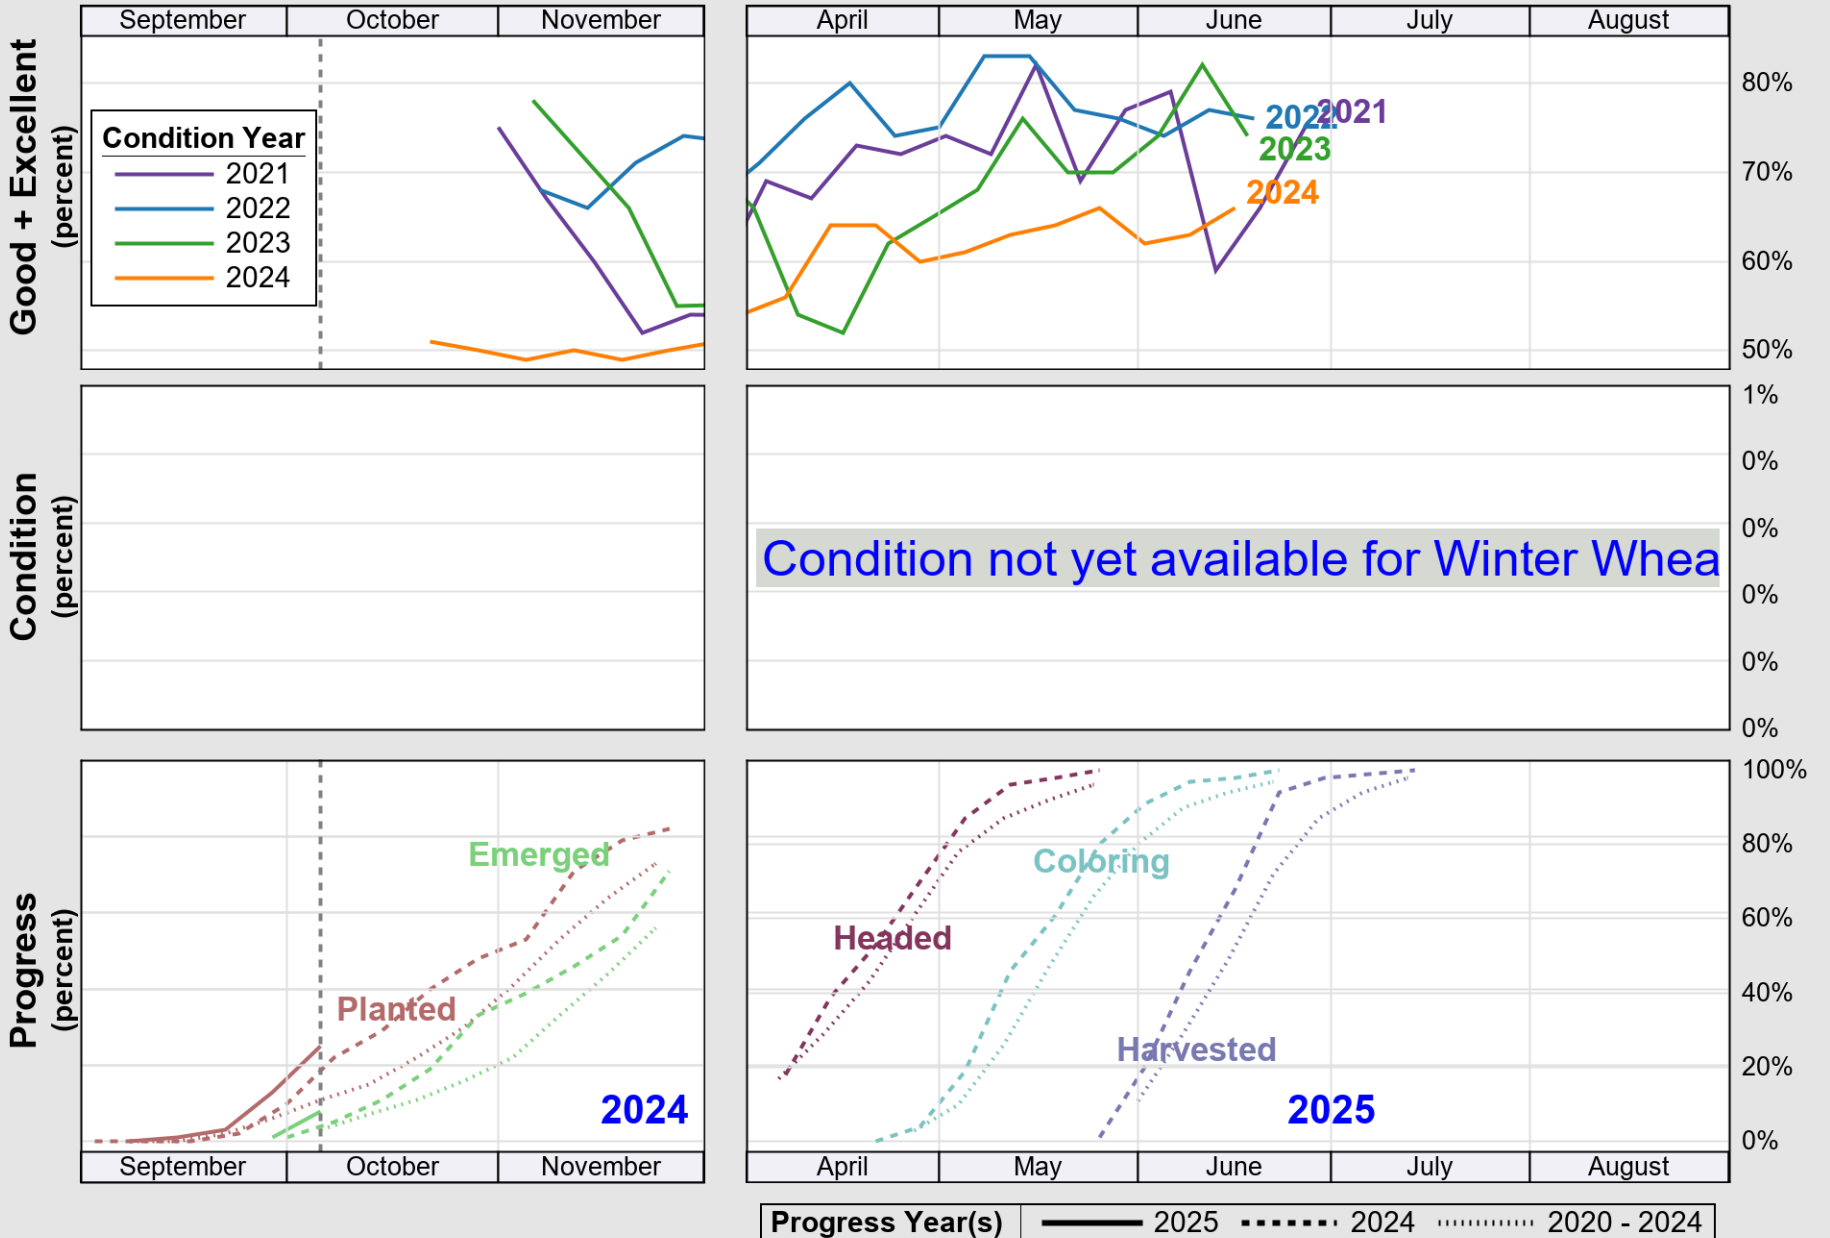

# Crop Progress and Condition: Rice in Mississippi , 2025

NASS

**Progress Year(s)**    — 2025    - - - - - 2024    ..... 2020 - 2024

Source: National Agricultural Statistics Service (NASS), Crop Progress Report

# Crop Progress and Condition: Soybeans in Mississippi , 2025

NASS

Source: National Agricultural Statistics Service (NASS), Crop Progress Report

USDA

# Crop Progress and Condition: Winter Wheat in Mississippi , 2025

NASS

Source: National Agricultural Statistics Service (NASS), Crop Progress Report