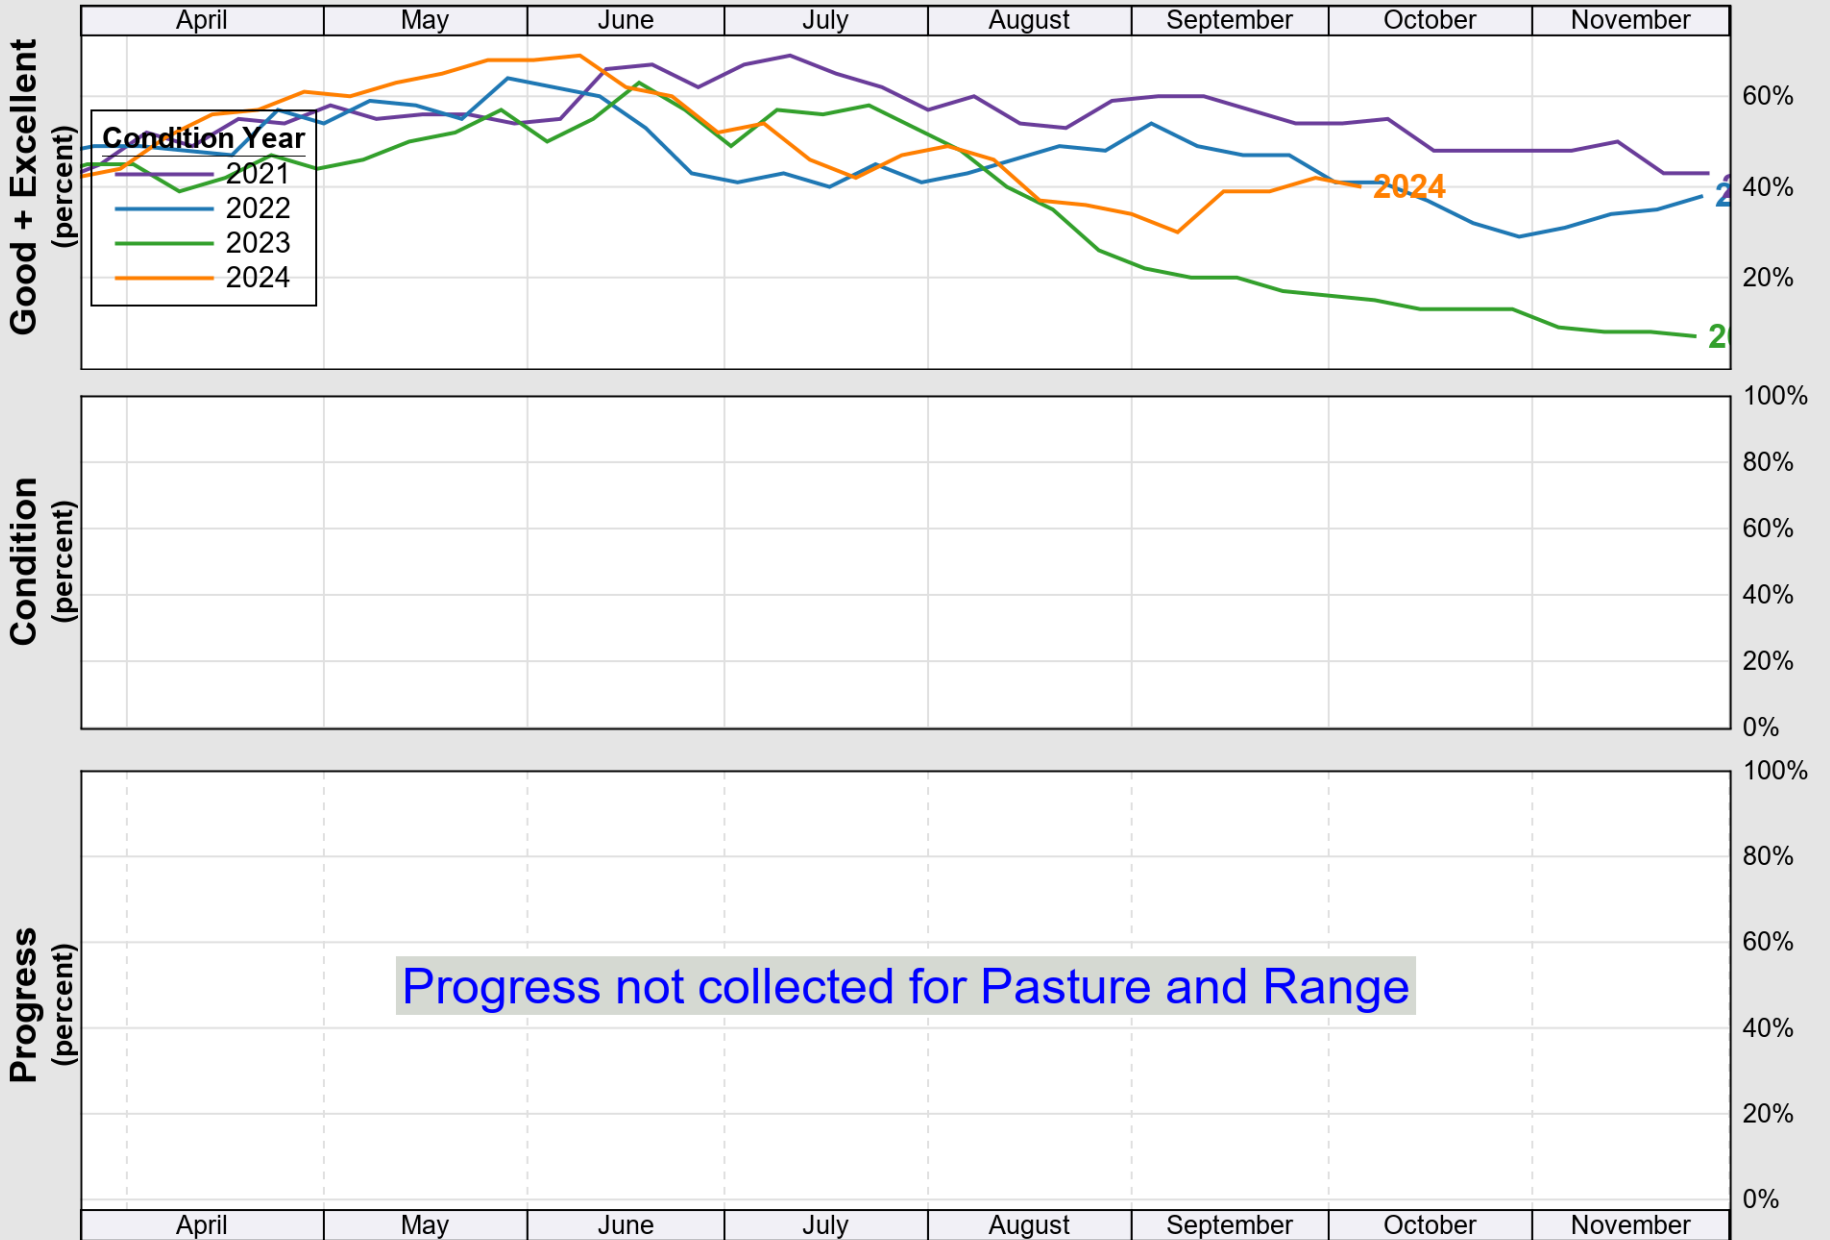

# Crop Progress and Condition: Corn in Mississippi, 2025

NASS

Source: National Agricultural Statistics Service (NASS), Crop Progress Report

USDA

# Crop Progress and Condition: Cotton in Mississippi , 2025

NASS

Source: National Agricultural Statistics Service (NASS), Crop Progress Report

Source: National Agricultural Statistics Service (NASS), Crop Progress Report