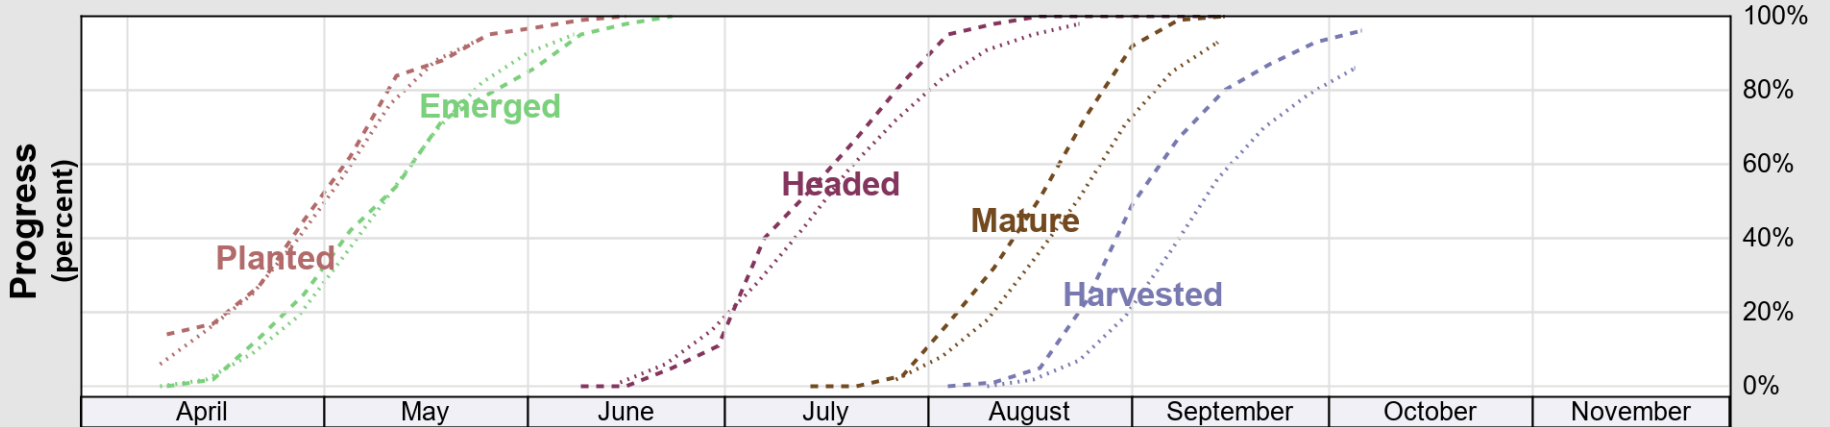

# Crop Progress and Condition: Peanuts in Mississippi , 2025

NASS

Source: National Agricultural Statistics Service (NASS), Crop Progress Report

USDA

# Crop Progress and Condition: Rice in Mississippi , 2025

NASS

**Progress Year(s)**    — 2025    - - - - - 2024    ..... 2020 - 2024

Source: National Agricultural Statistics Service (NASS), Crop Progress Report