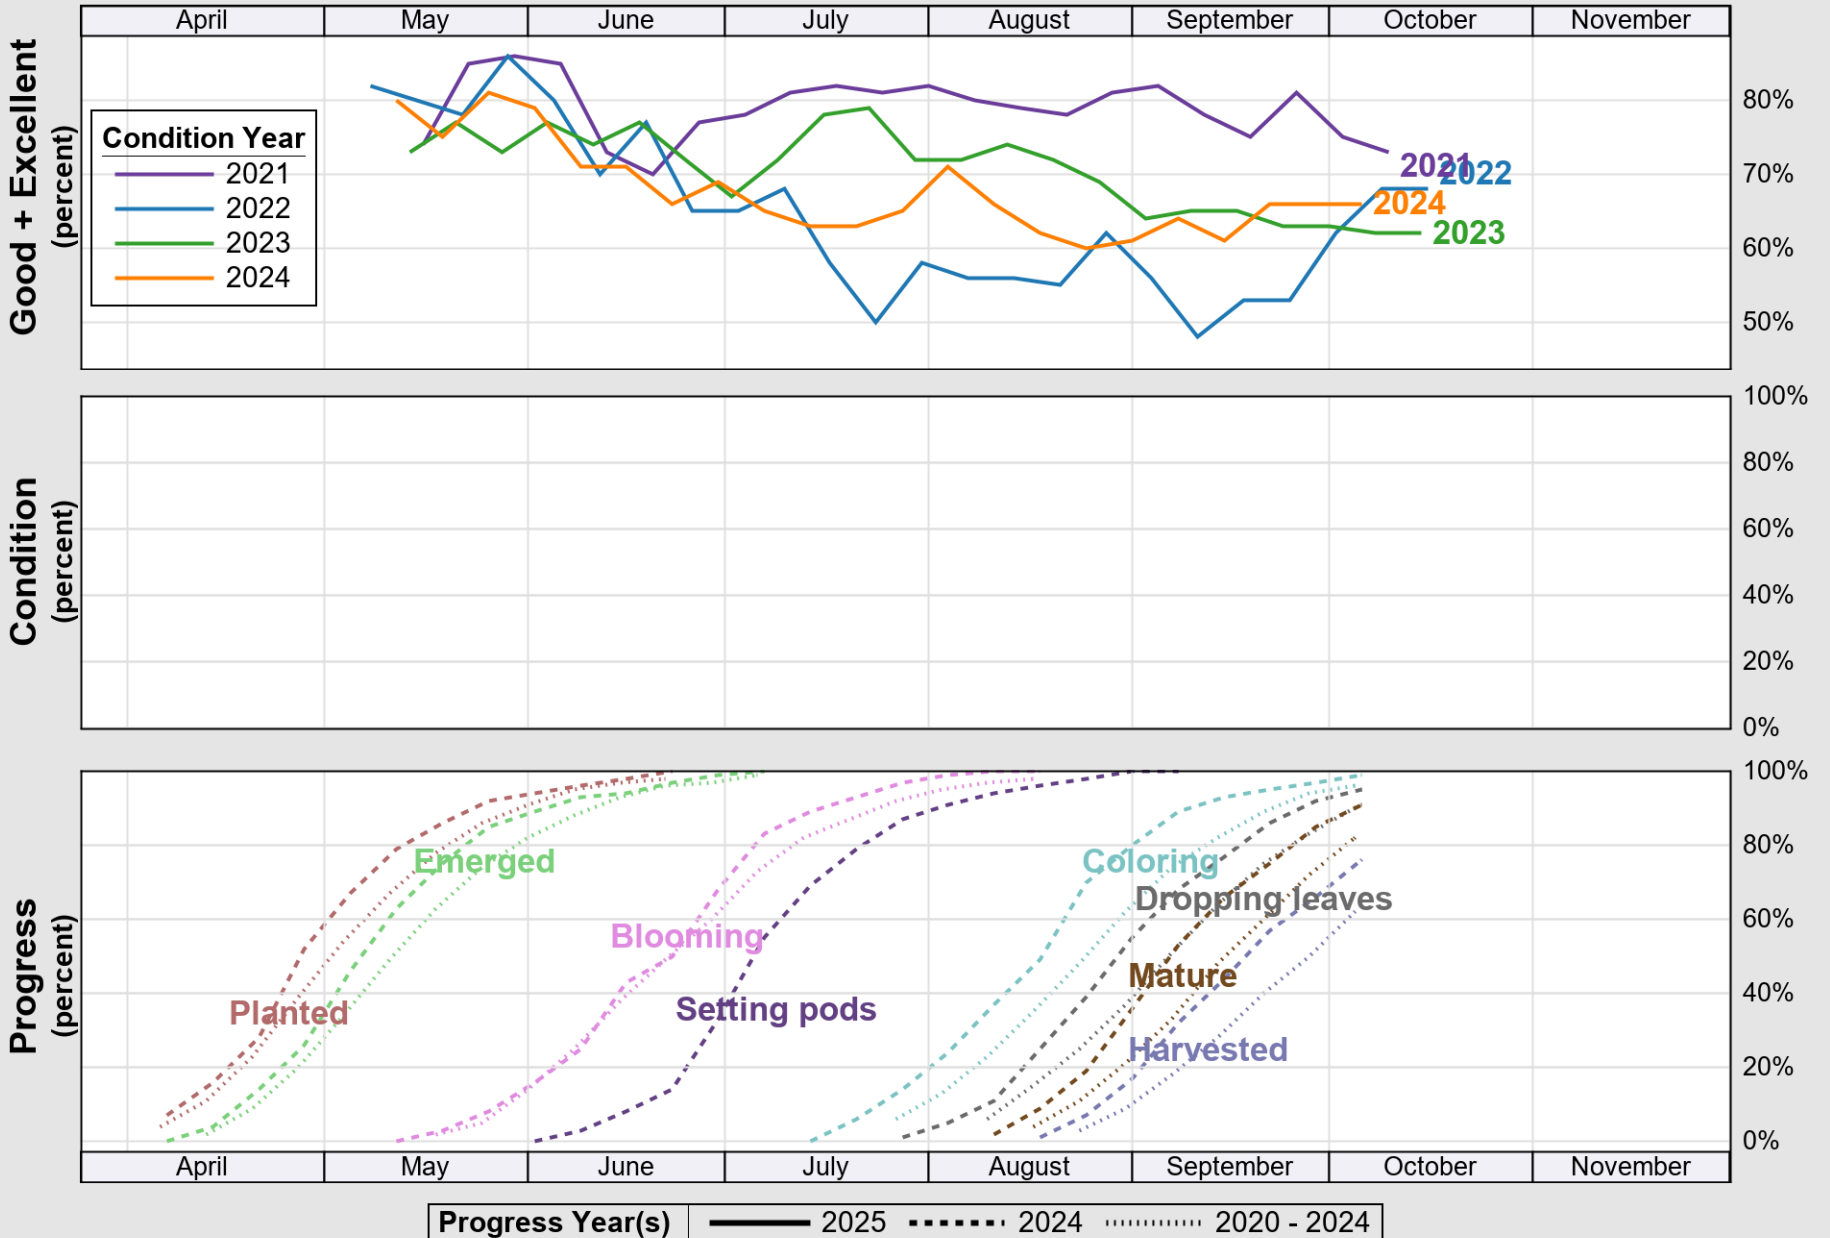

USDA

Crop Progress and Condition: Soybeans in Mississippi , 2025

NASS

Source: National Agricultural Statistics Service (NASS), Crop Progress Report