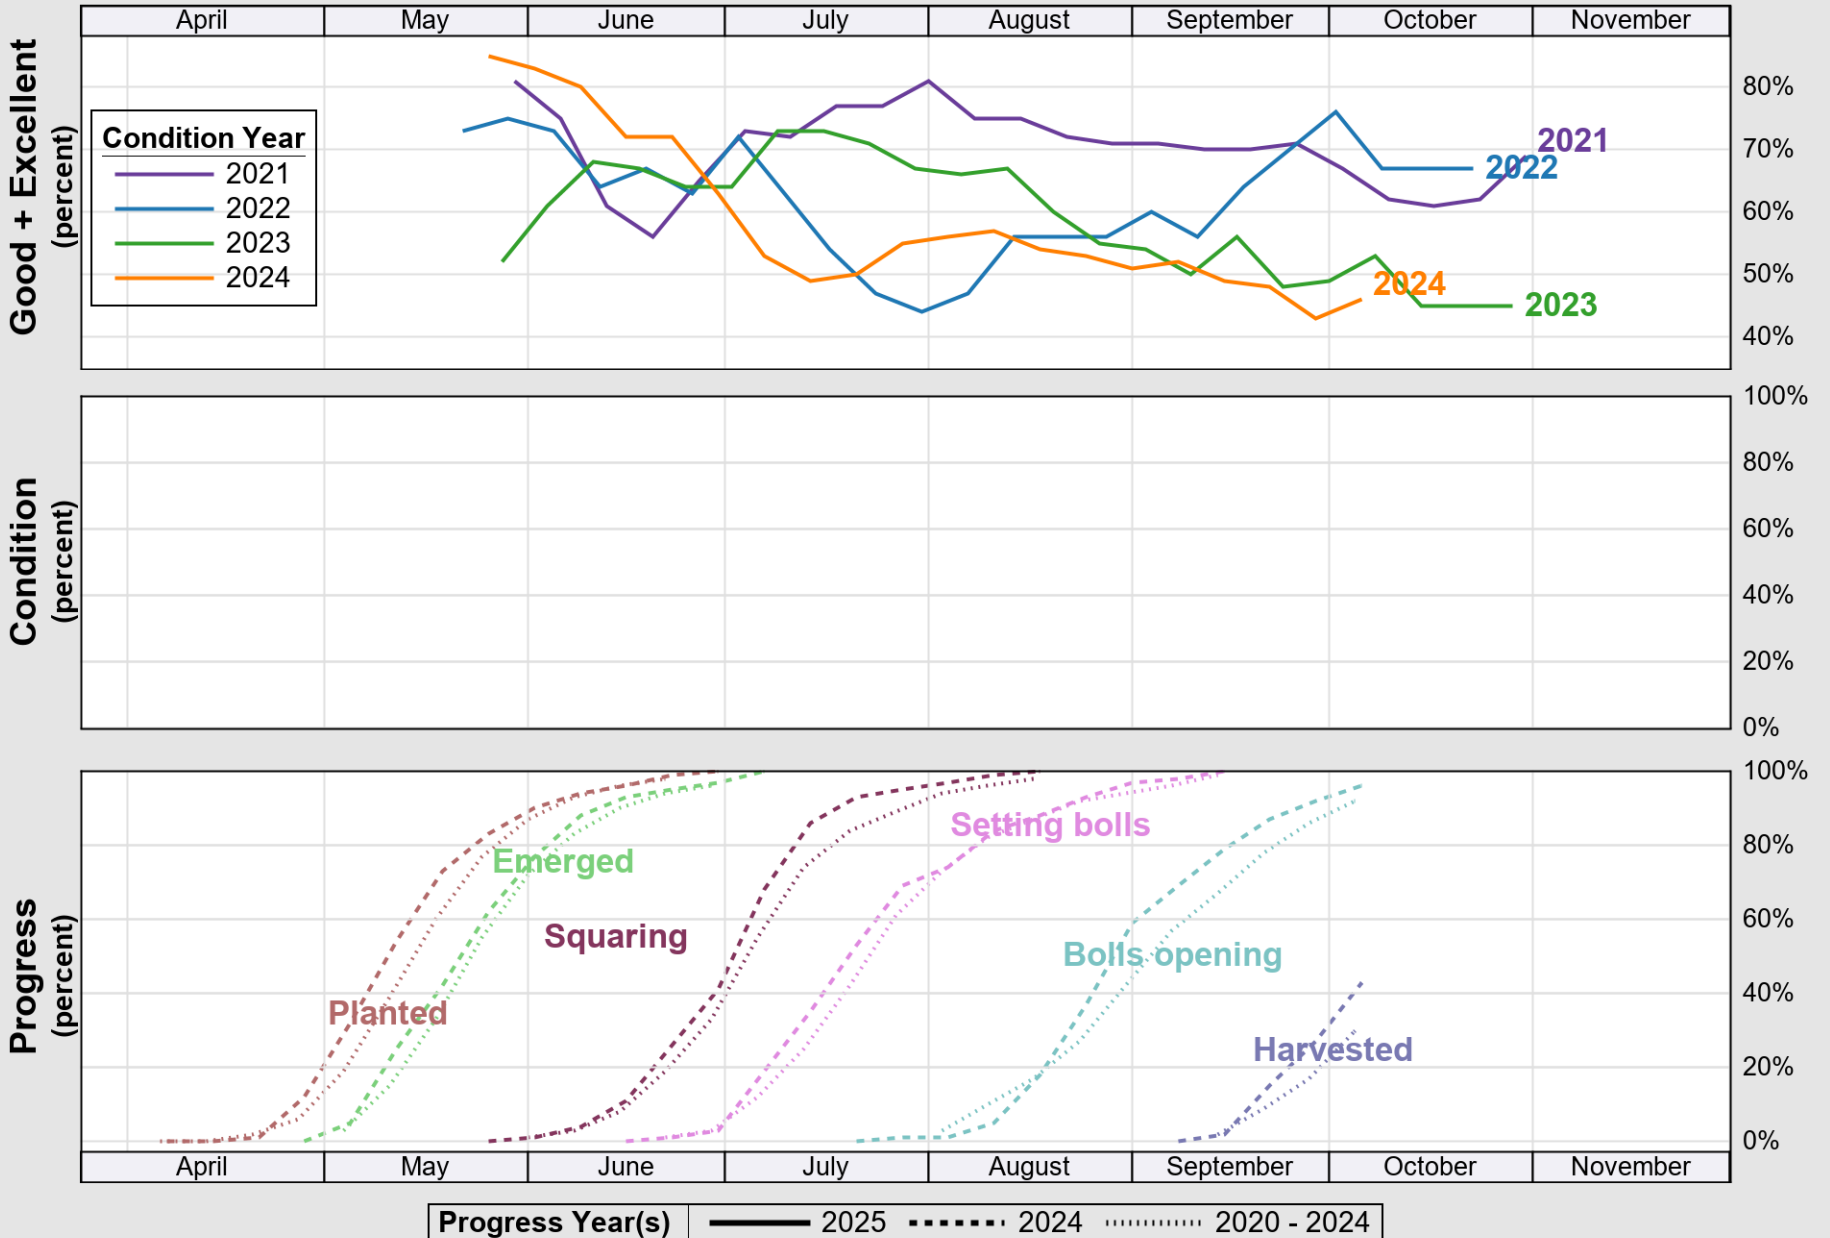

# Crop Progress and Condition: Corn in Mississippi, 2025

NASS

Source: National Agricultural Statistics Service (NASS), Crop Progress Report

USDA

# Crop Progress and Condition: Cotton in Mississippi , 2025

NASS

Source: National Agricultural Statistics Service (NASS), Crop Progress Report

Source: National Agricultural Statistics Service (NASS), Crop Progress Report