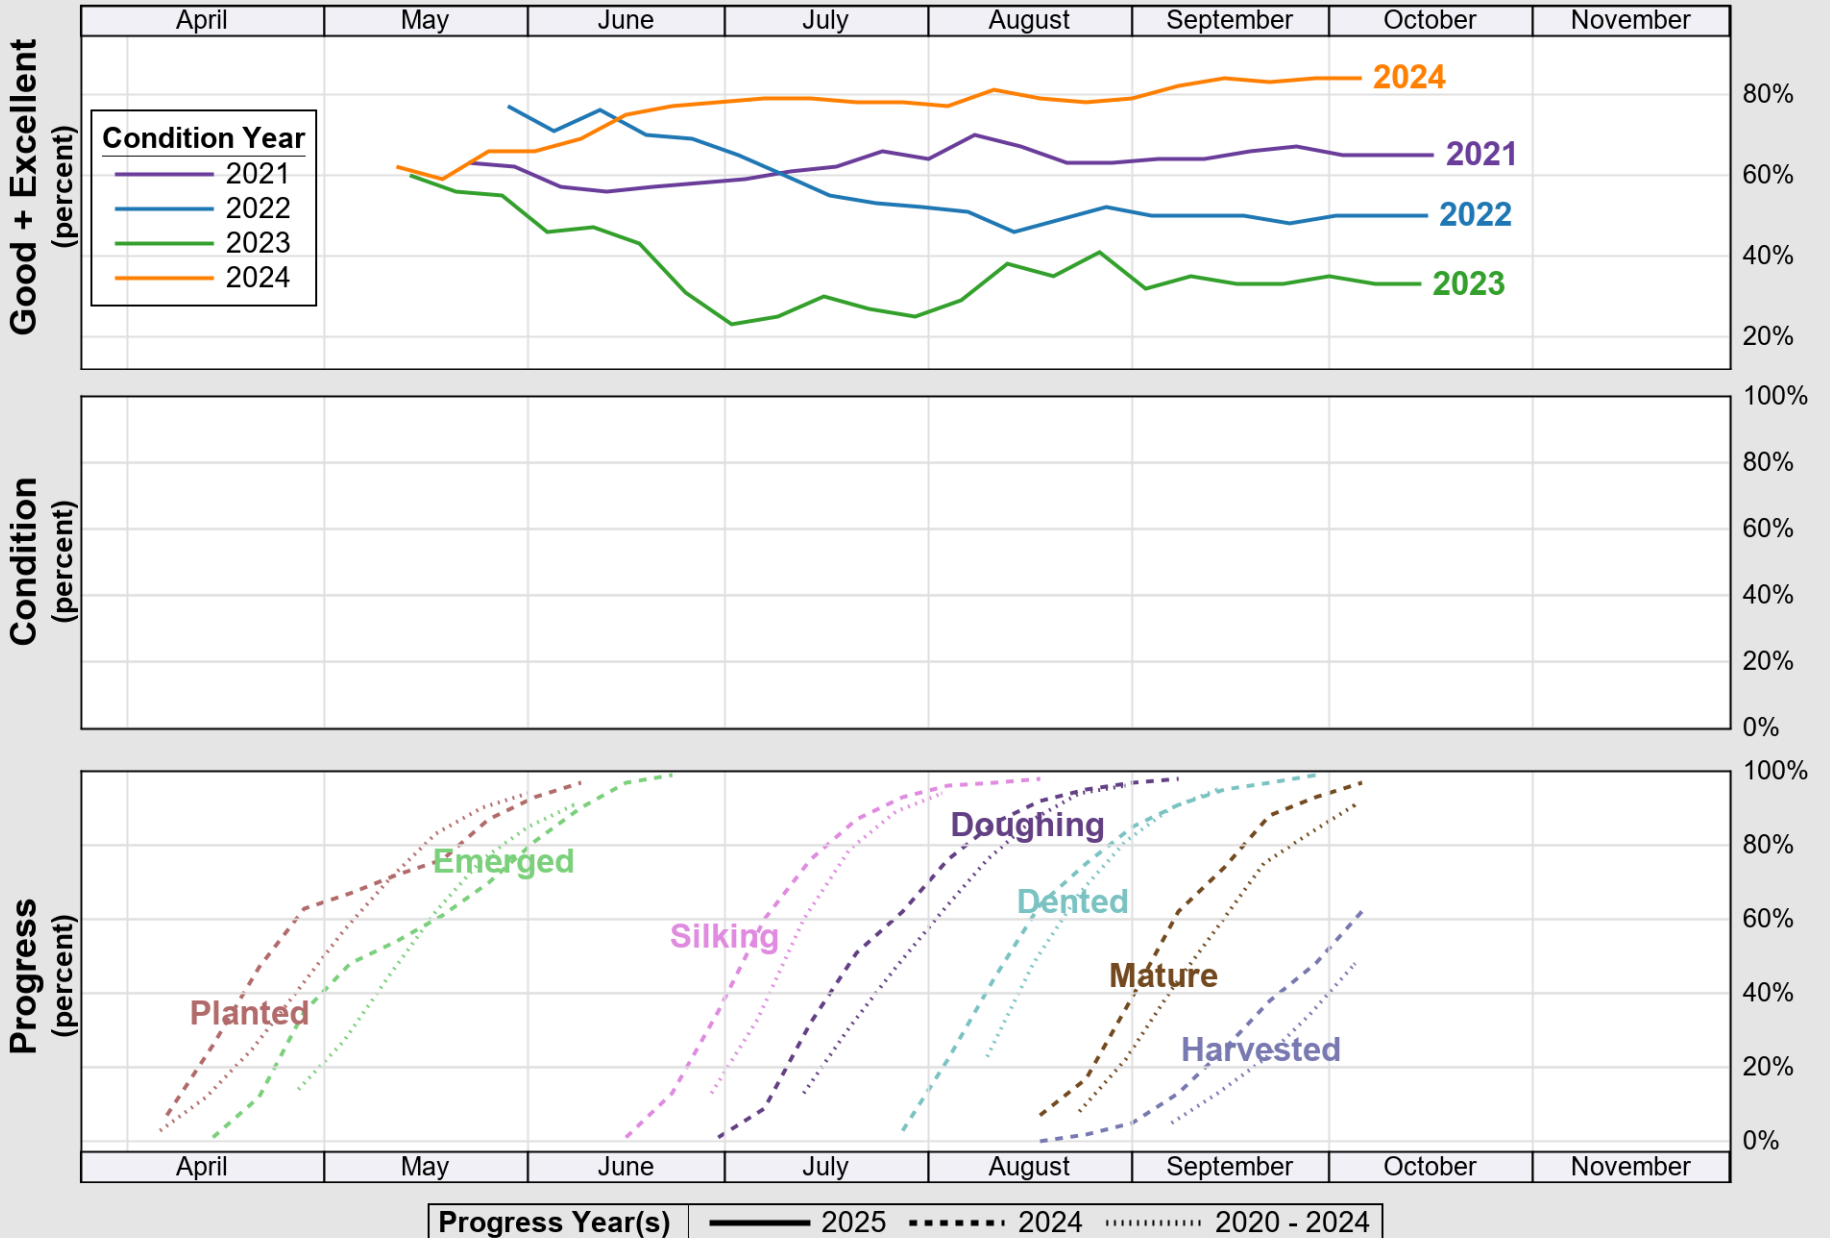

USDA

Crop Progress and Condition: Corn in Missouri, 2025

NASS

Source: National Agricultural Statistics Service (NASS), Crop Progress Report

USDA

Crop Progress and Condition: Cotton in Missouri, 2025

NASS

Source: National Agricultural Statistics Service (NASS), Crop Progress Report

USDA

Crop Progress and Condition: Pasture and Range in Missouri , 2025

NASS

Source: National Agricultural Statistics Service (NASS), Crop Progress Report

USDA

Crop Progress and Condition: Rice in Missouri , 2025