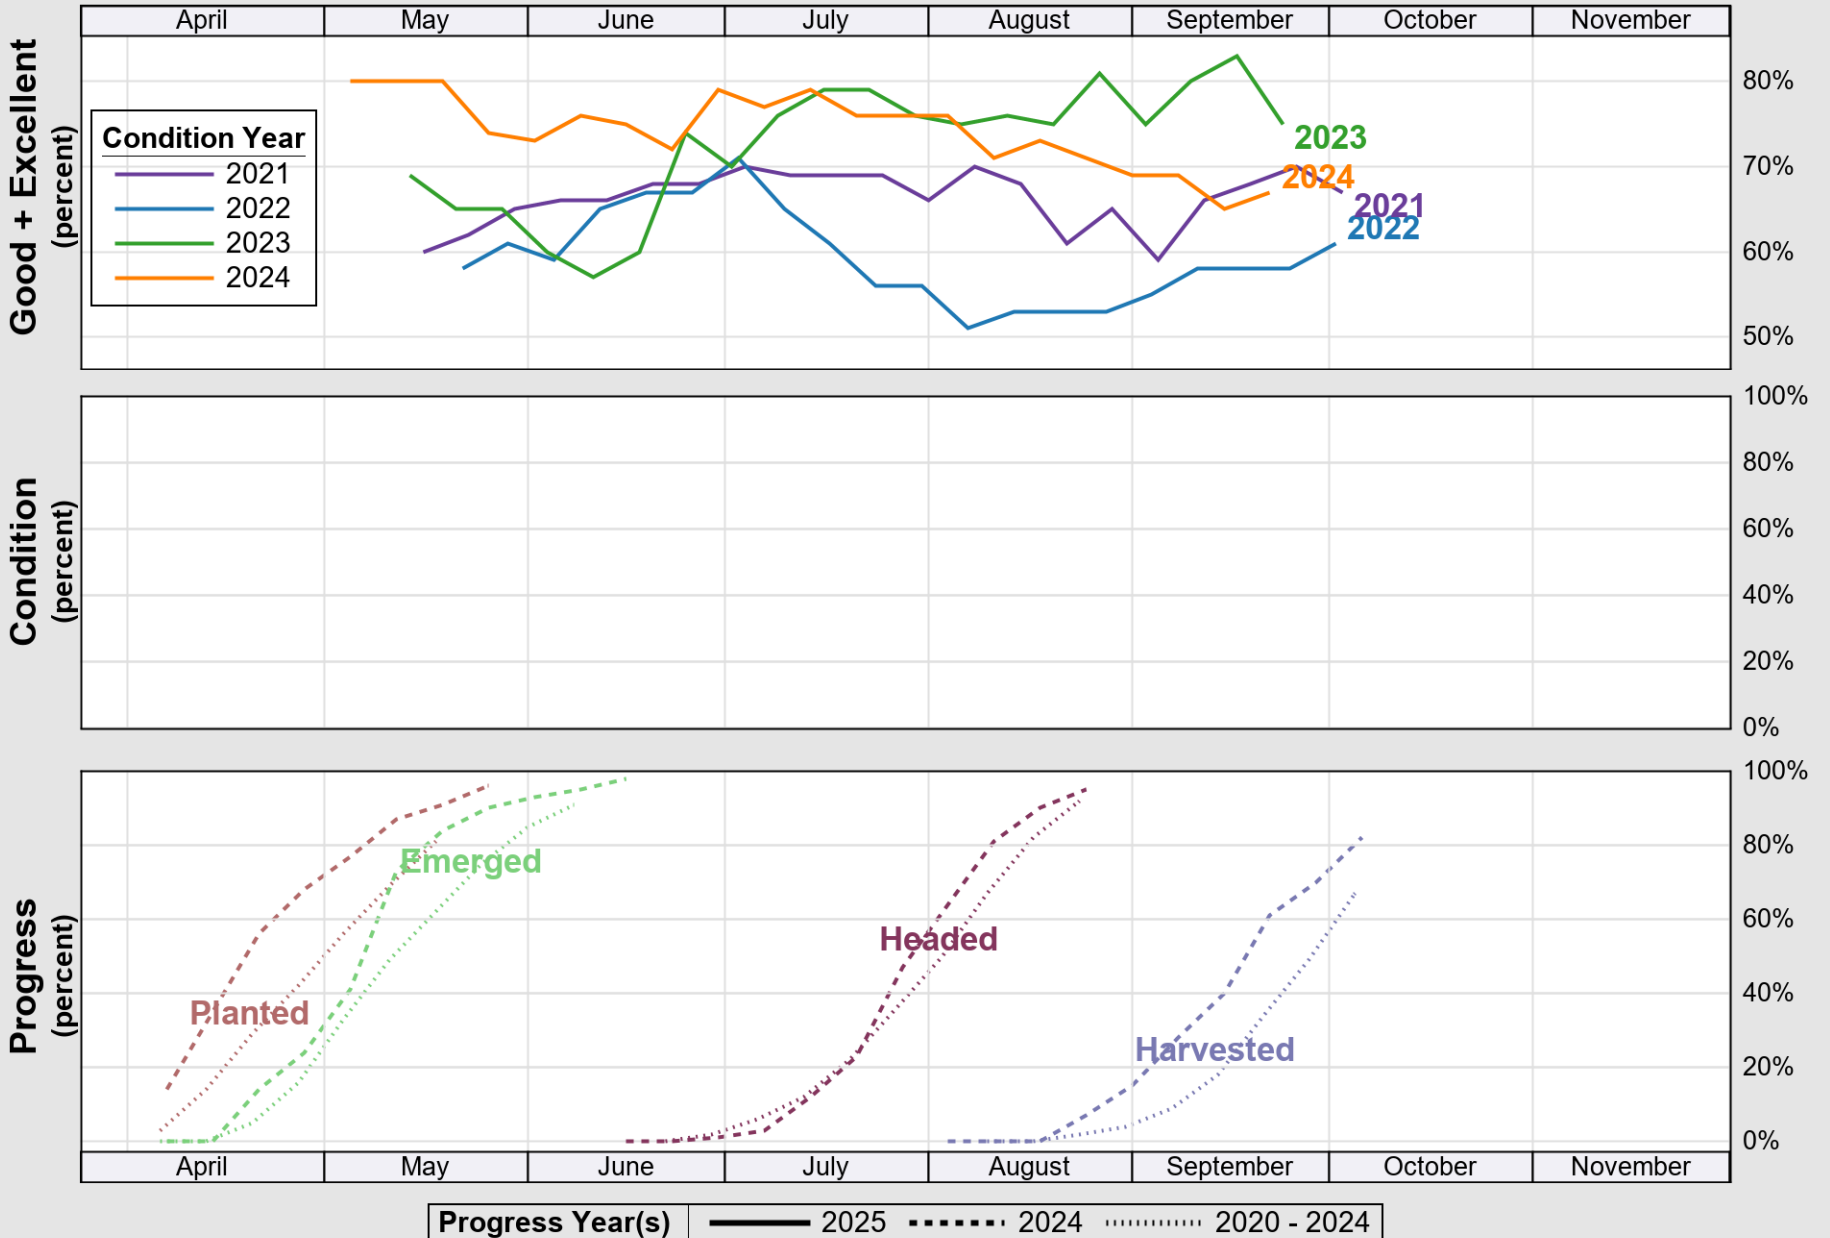

USDA

Crop Progress and Condition: Corn in Missouri, 2025

NASS

Source: National Agricultural Statistics Service (NASS), Crop Progress Report

USDA

Crop Progress and Condition: Cotton in Missouri, 2025

NASS

Source: National Agricultural Statistics Service (NASS), Crop Progress Report

USDA

Crop Progress and Condition: Pasture and Range in Missouri , 2025

NASS

Source: National Agricultural Statistics Service (NASS), Crop Progress Report

USDA

Crop Progress and Condition: Rice in Missouri , 2025

NASS

Source: National Agricultural Statistics Service (NASS), Crop Progress Report

USDA

Crop Progress and Condition: Soybeans in Missouri , 2025

NASS

Source: National Agricultural Statistics Service (NASS), Crop Progress Report