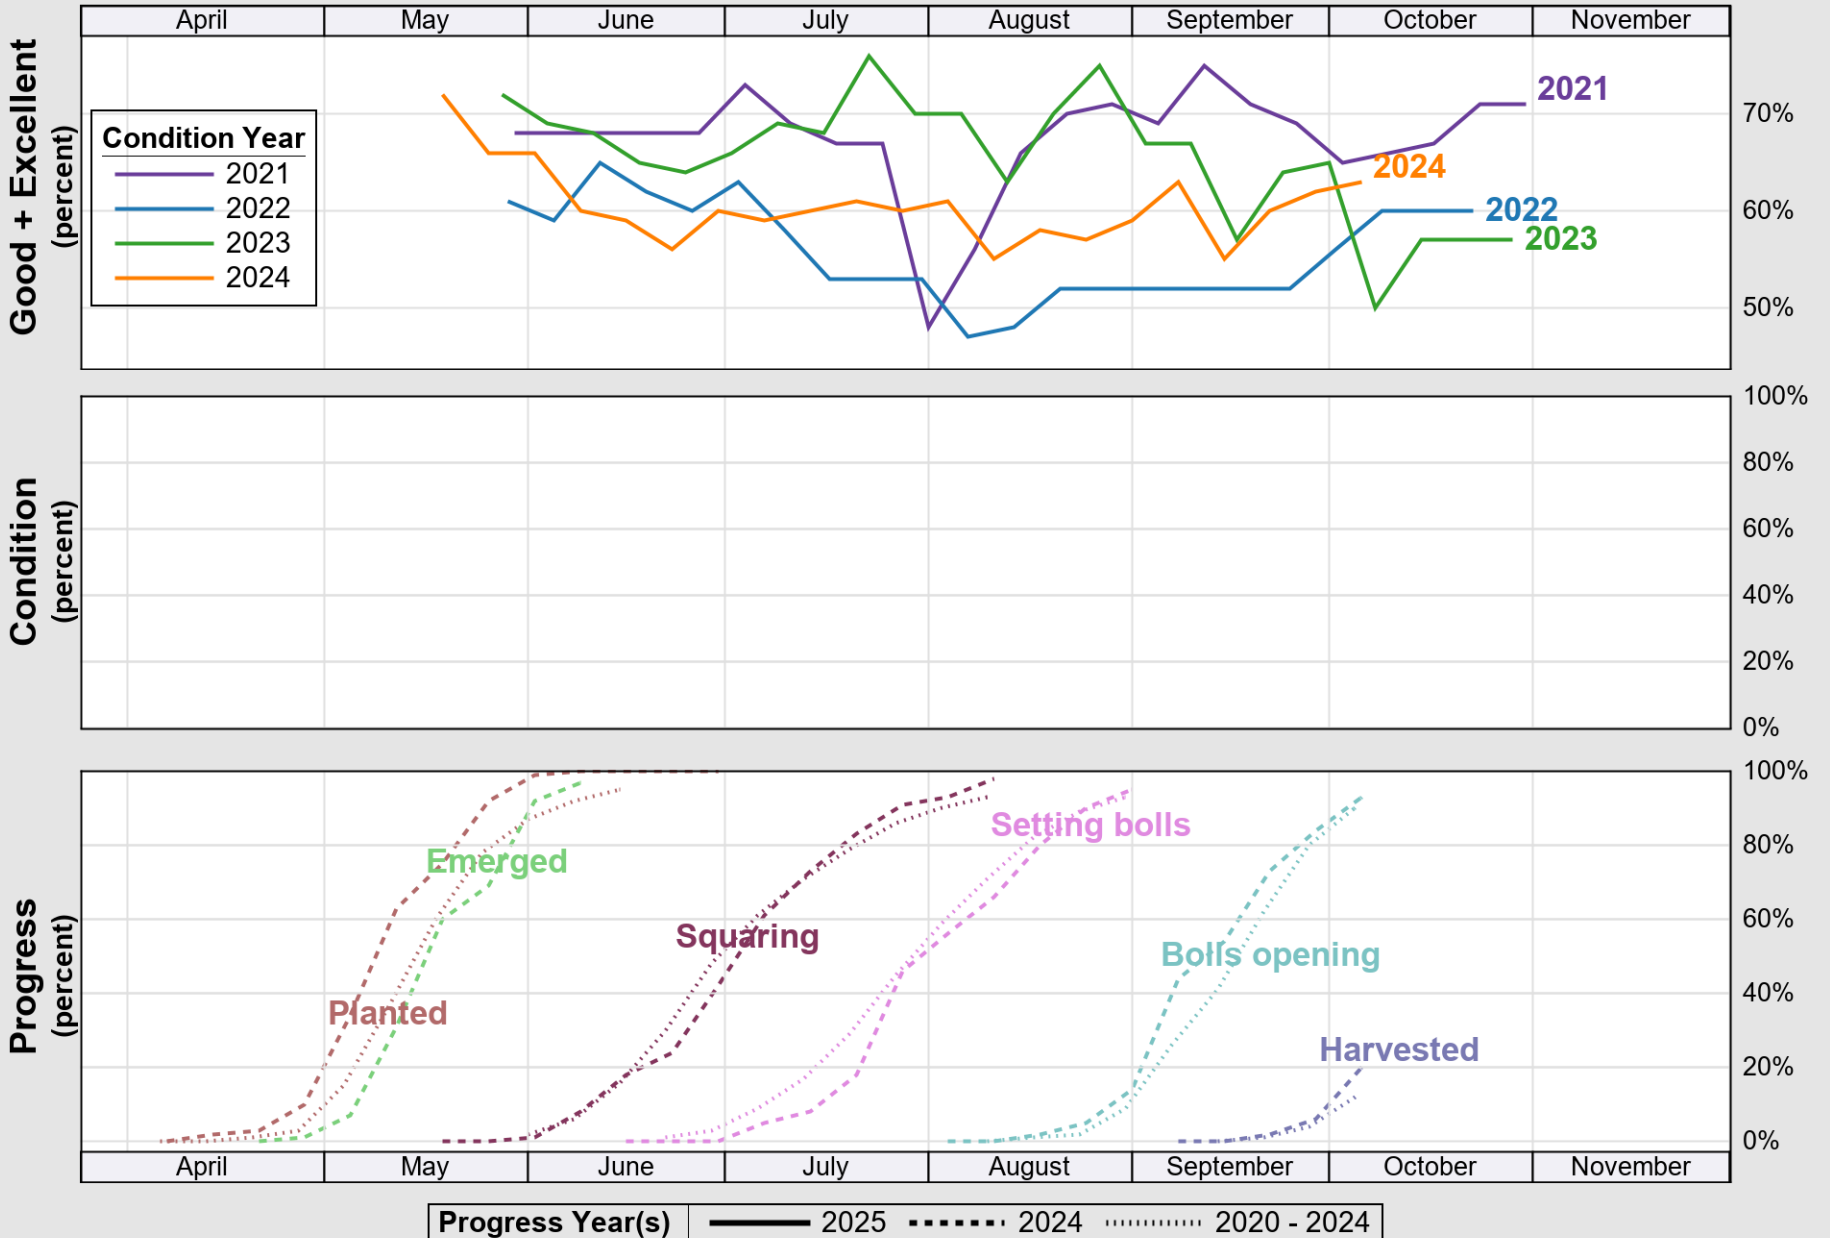

USDA

Crop Progress and Condition: Corn in Missouri, 2025

NASS

Source: National Agricultural Statistics Service (NASS), Crop Progress Report

USDA

Crop Progress and Condition: Cotton in Missouri, 2025

NASS

Source: National Agricultural Statistics Service (NASS), Crop Progress Report

USDA

Crop Progress and Condition: Pasture and Range in Missouri , 2025

NASS

Source: National Agricultural Statistics Service (NASS), Crop Progress Report

USDA

Crop Progress and Condition: Rice in Missouri , 2025

NASS

Source: National Agricultural Statistics Service (NASS), Crop Progress Report

USDA

Crop Progress and Condition: Soybeans in Missouri , 2025

NASS

Source: National Agricultural Statistics Service (NASS), Crop Progress Report