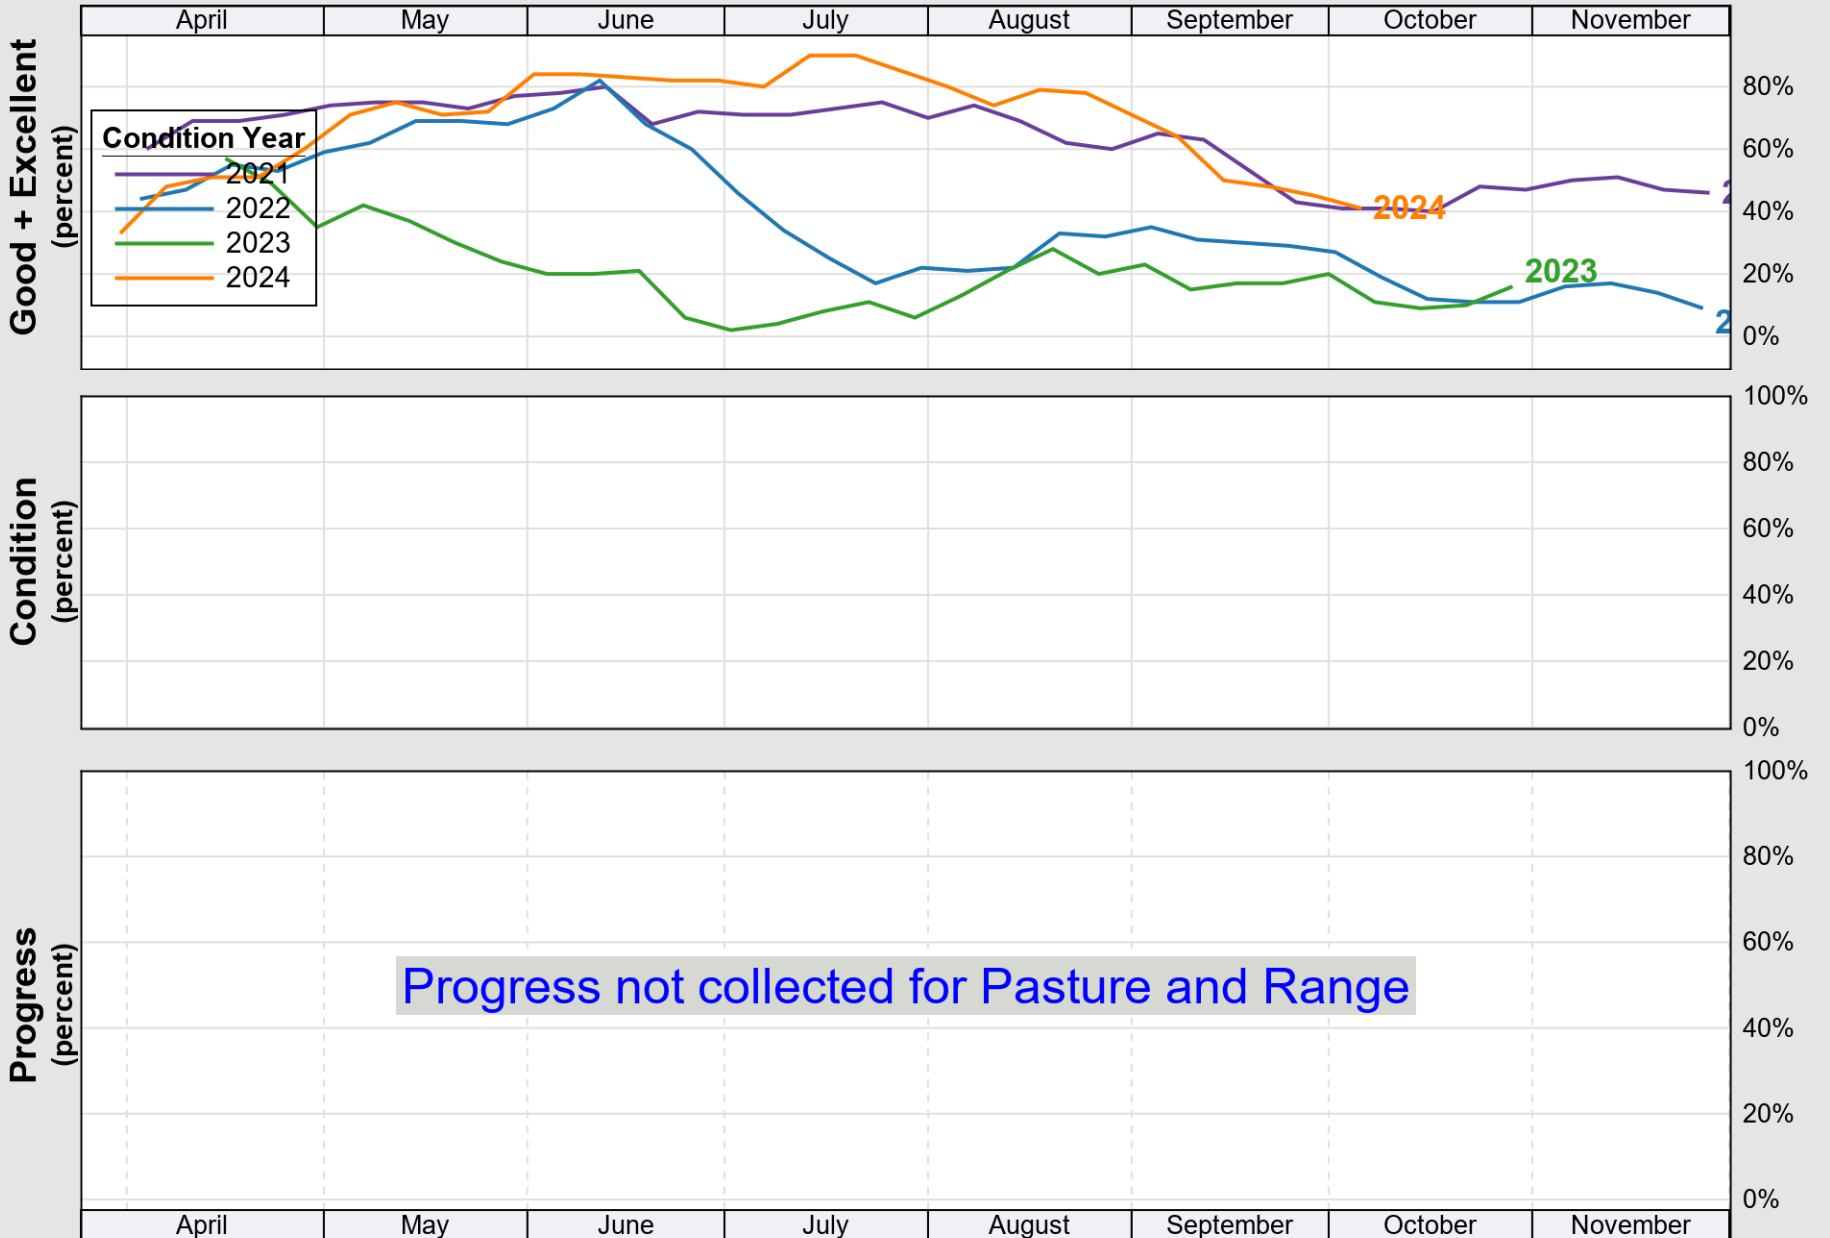

USDA

Crop Progress and Condition: Corn in Missouri, 2025

NASS

Source: National Agricultural Statistics Service (NASS), Crop Progress Report

USDA

Crop Progress and Condition: Cotton in Missouri, 2025

NASS

Source: National Agricultural Statistics Service (NASS), Crop Progress Report

USDA

Crop Progress and Condition: Pasture and Range in Missouri , 2025

NASS

Source: National Agricultural Statistics Service (NASS), Crop Progress Report

USDA

Crop Progress and Condition: Rice in Missouri , 2025