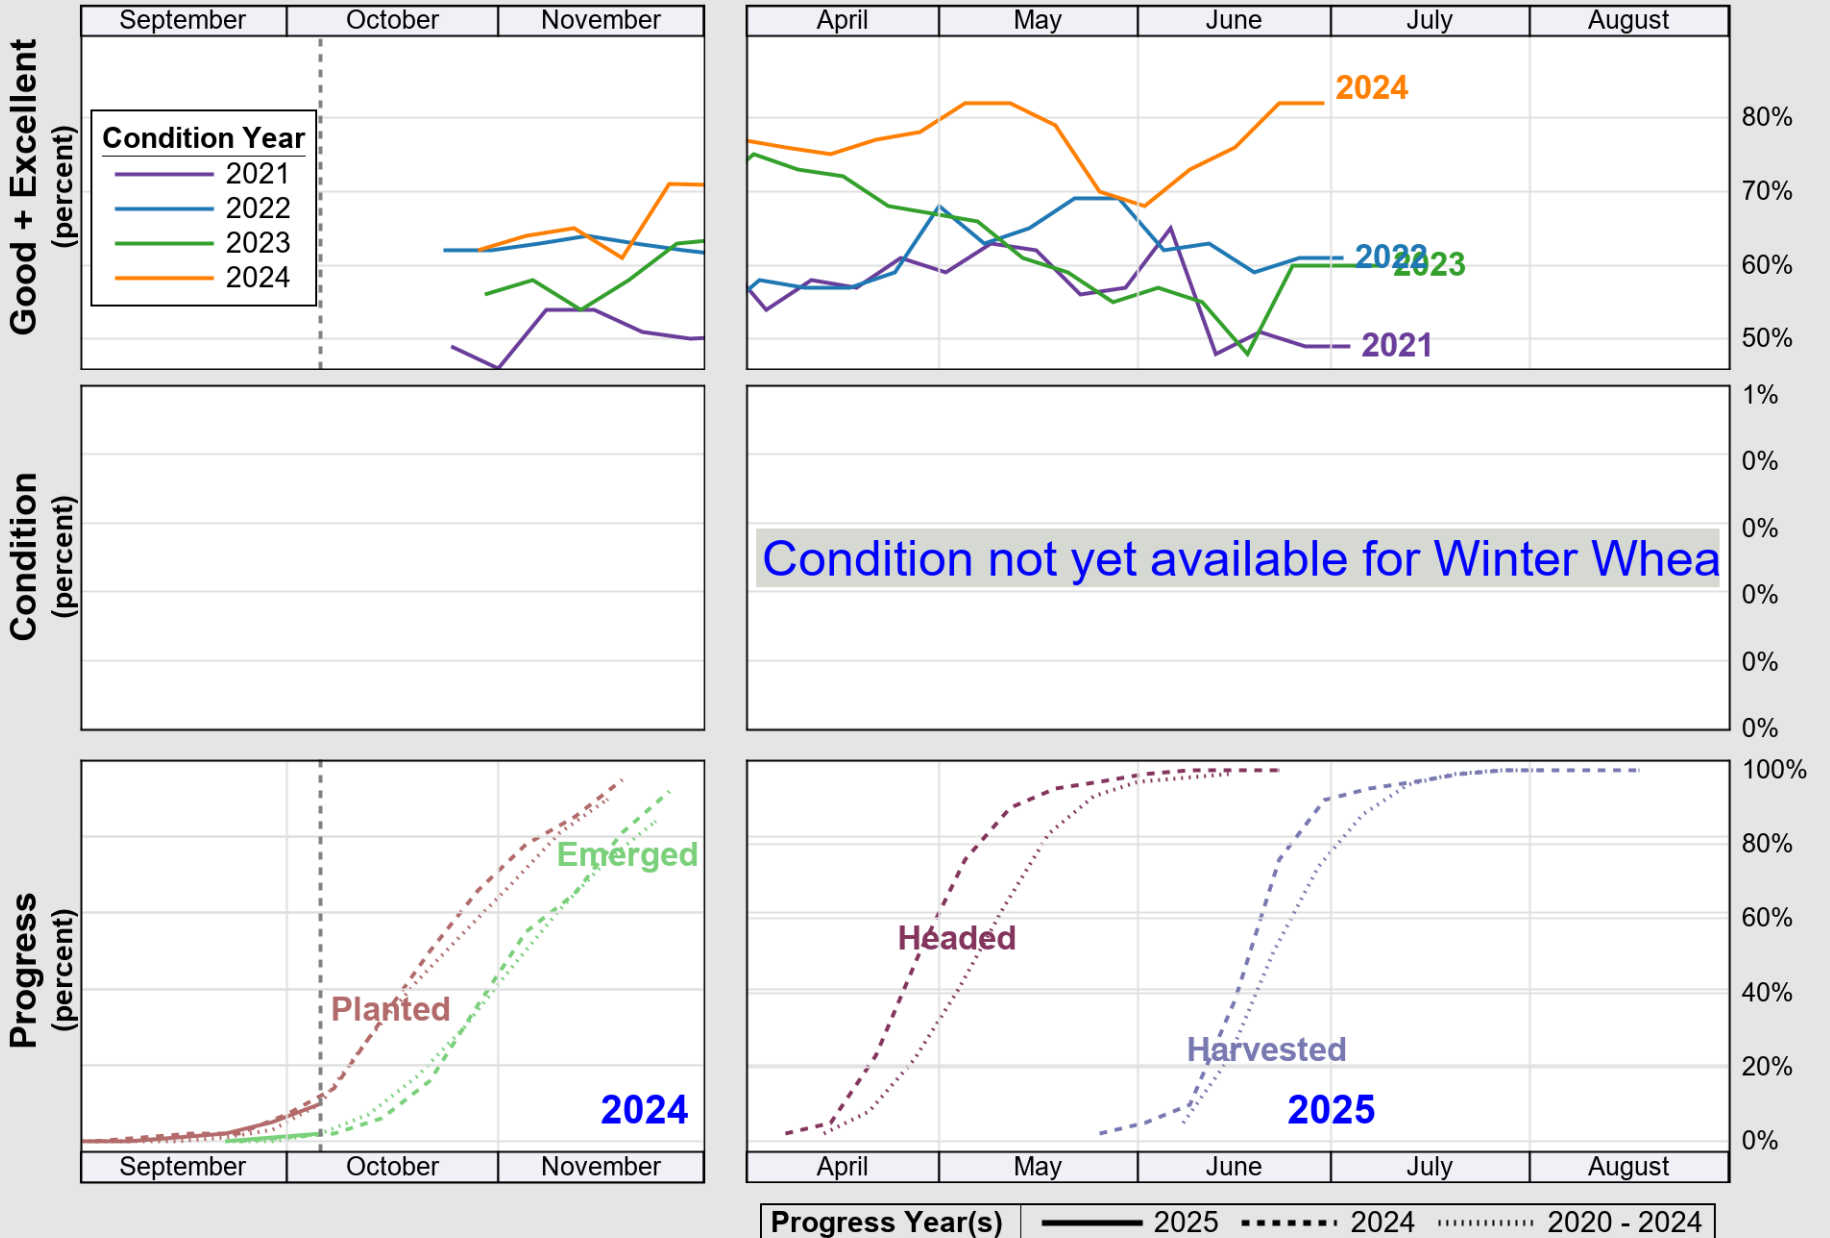

USDA

Crop Progress and Condition: Pasture and Range in Missouri , 2025

NASS

Source: National Agricultural Statistics Service (NASS), Crop Progress Report

USDA

Crop Progress and Condition: Rice in Missouri , 2025

NASS

Source: National Agricultural Statistics Service (NASS), Crop Progress Report

USDA

Crop Progress and Condition: Soybeans in Missouri , 2025

NASS

Source: National Agricultural Statistics Service (NASS), Crop Progress Report

USDA

Crop Progress and Condition: Winter Wheat in Missouri , 2025

NASS

Source: National Agricultural Statistics Service (NASS), Crop Progress Report