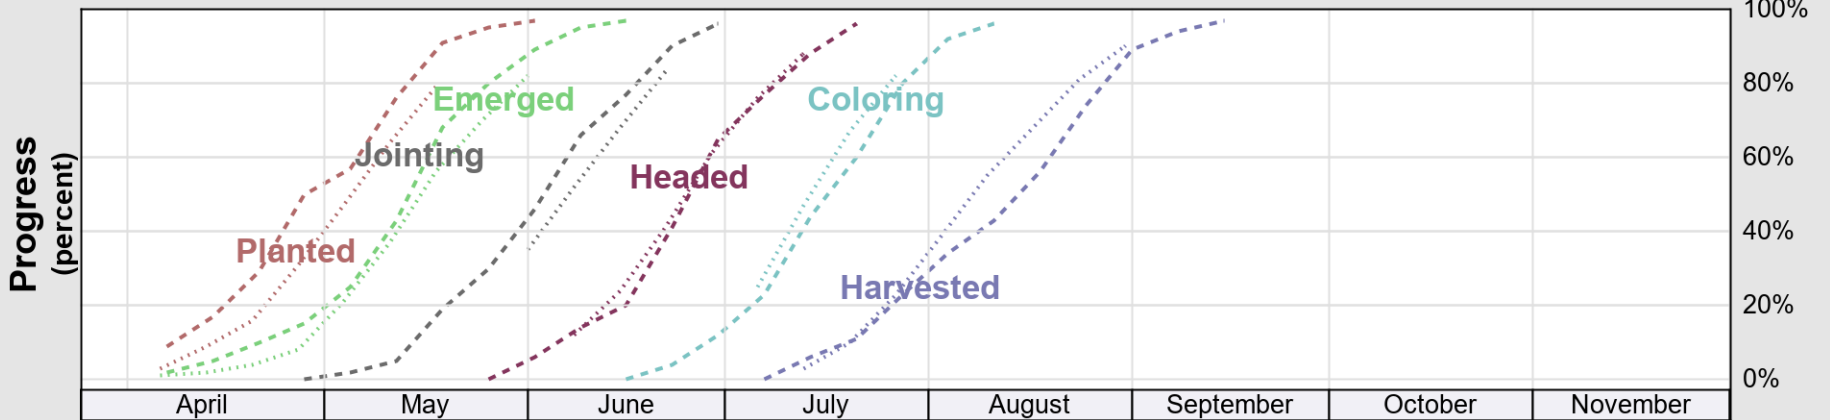

USDA

Crop Progress and Condition: Barley in Minnesota , 2025

NASS

Source: National Agricultural Statistics Service (NASS), Crop Progress Report

USDA

Crop Progress and Condition: Corn in Minnesota , 2025

NASS

Source: National Agricultural Statistics Service (NASS), Crop Progress Report

USDA

Crop Progress and Condition: Oats in Minnesota , 2025

NASS

Progress Year(s) ——— 2025 2024 - - - - - 2020 - 2024

Source: National Agricultural Statistics Service (NASS), Crop Progress Report