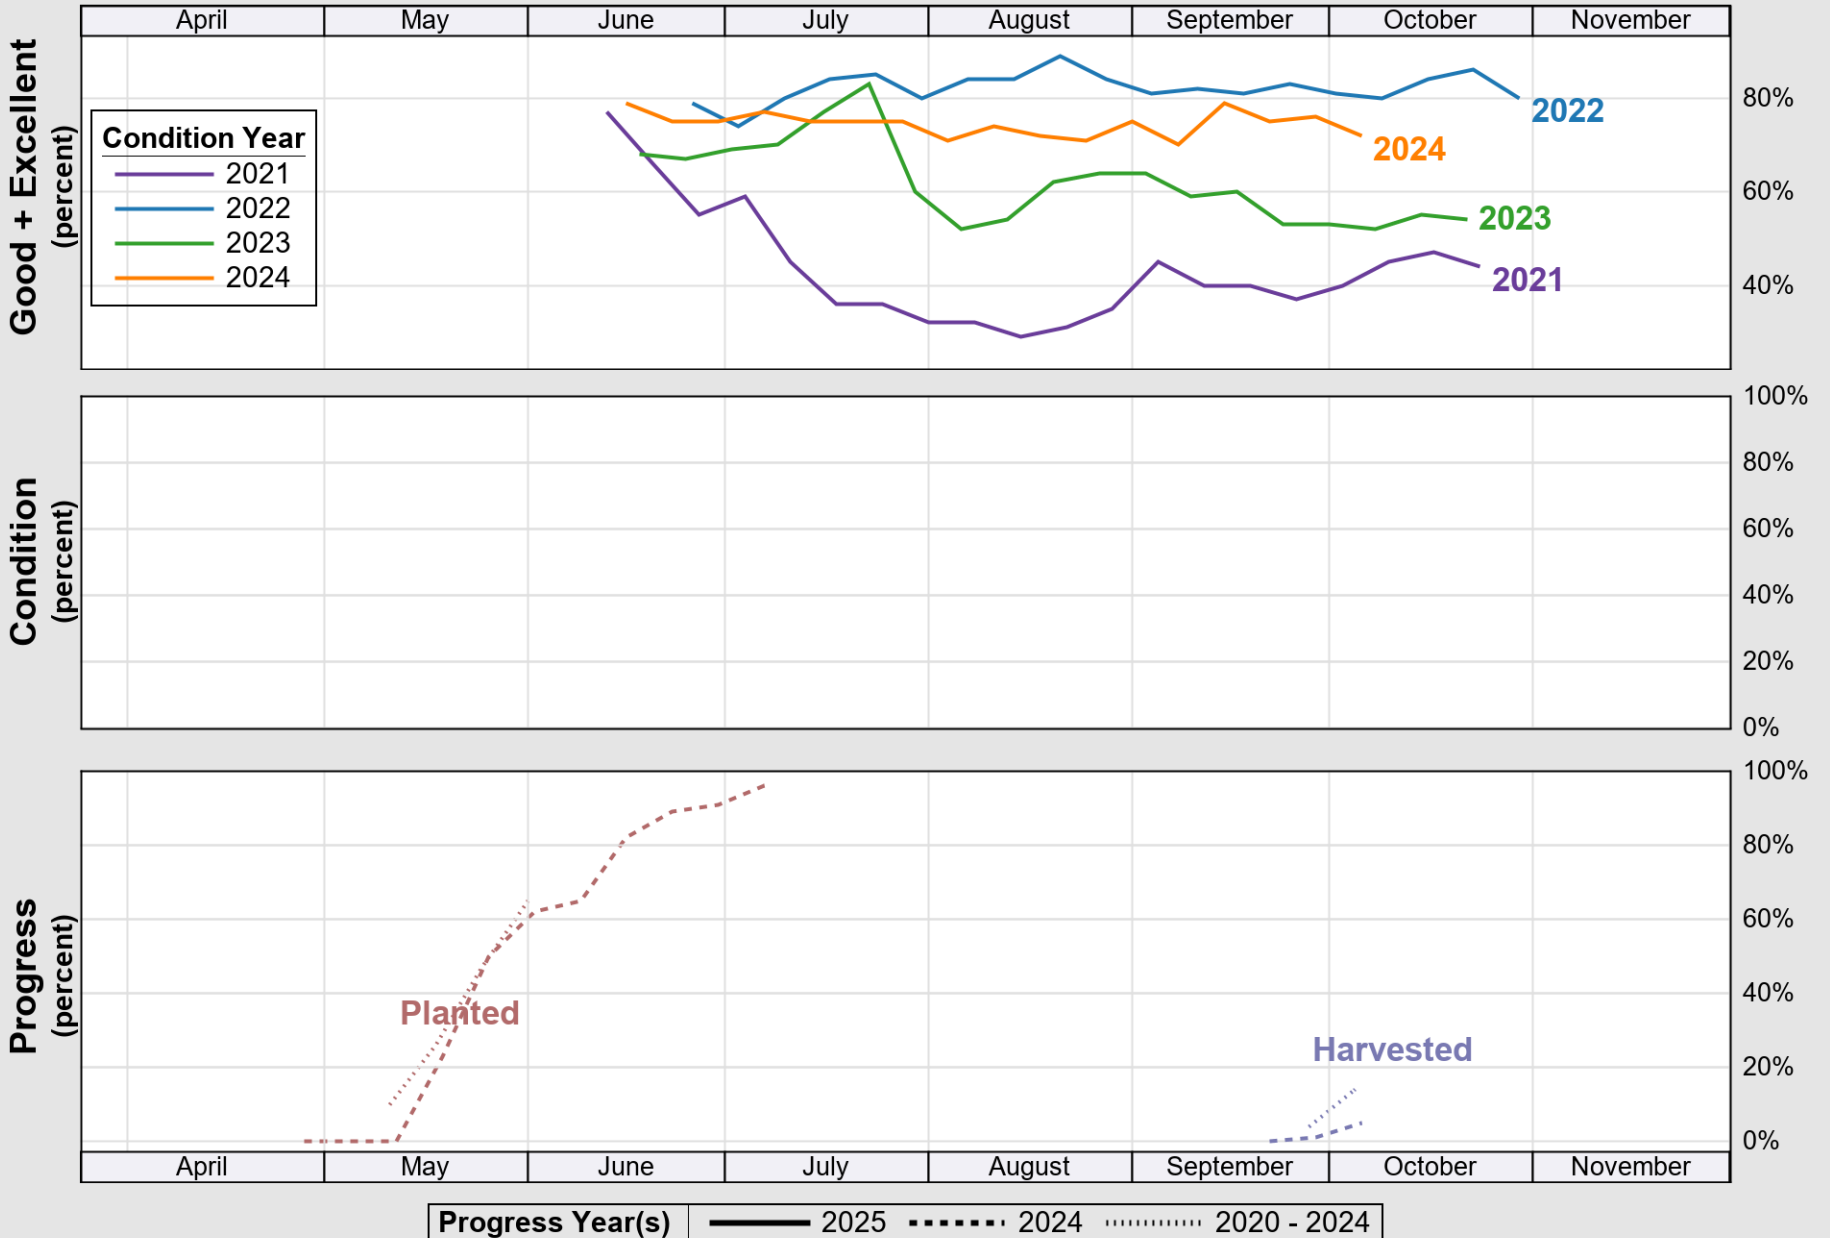

USDA

Crop Progress and Condition: Spring Wheat in Minnesota , 2025

NASS

Source: National Agricultural Statistics Service (NASS), Crop Progress Report

USDA

Crop Progress and Condition: Sugar Beets in Minnesota , 2025

NASS

Source: National Agricultural Statistics Service (NASS), Crop Progress Report

USDA

Crop Progress and Condition: Sunflower in Minnesota , 2025

NASS

Source: National Agricultural Statistics Service (NASS), Crop Progress Report