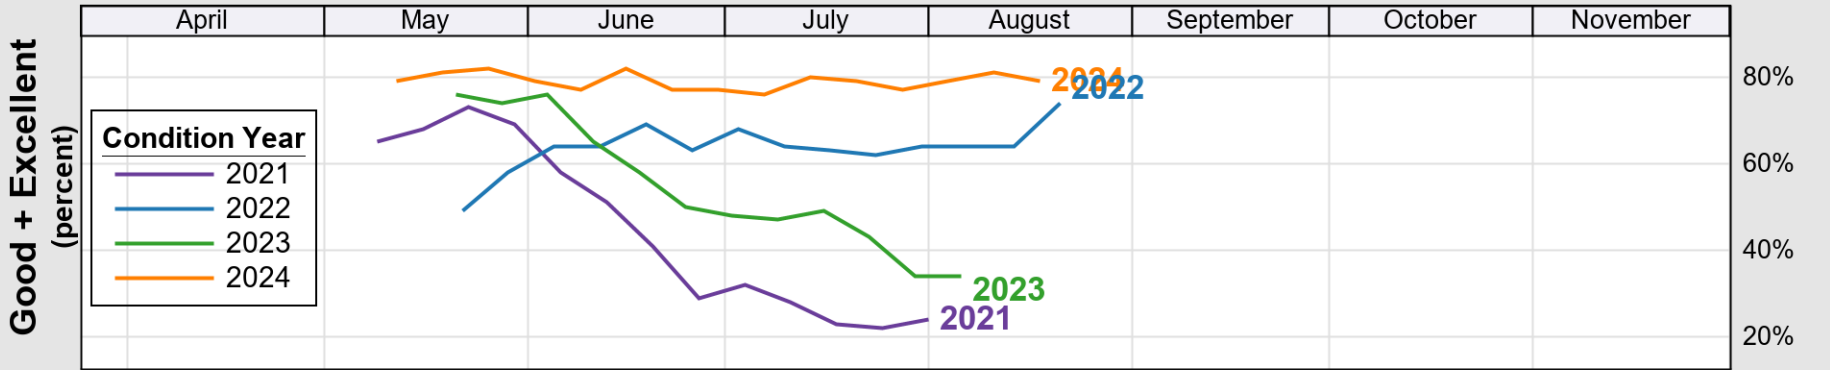

USDA

Crop Progress and Condition: Oats in Minnesota , 2025

NASS

Progress Year(s) ——— 2025   2024   - - - - - 2020 - 2024

Source: National Agricultural Statistics Service (NASS), Crop Progress Report