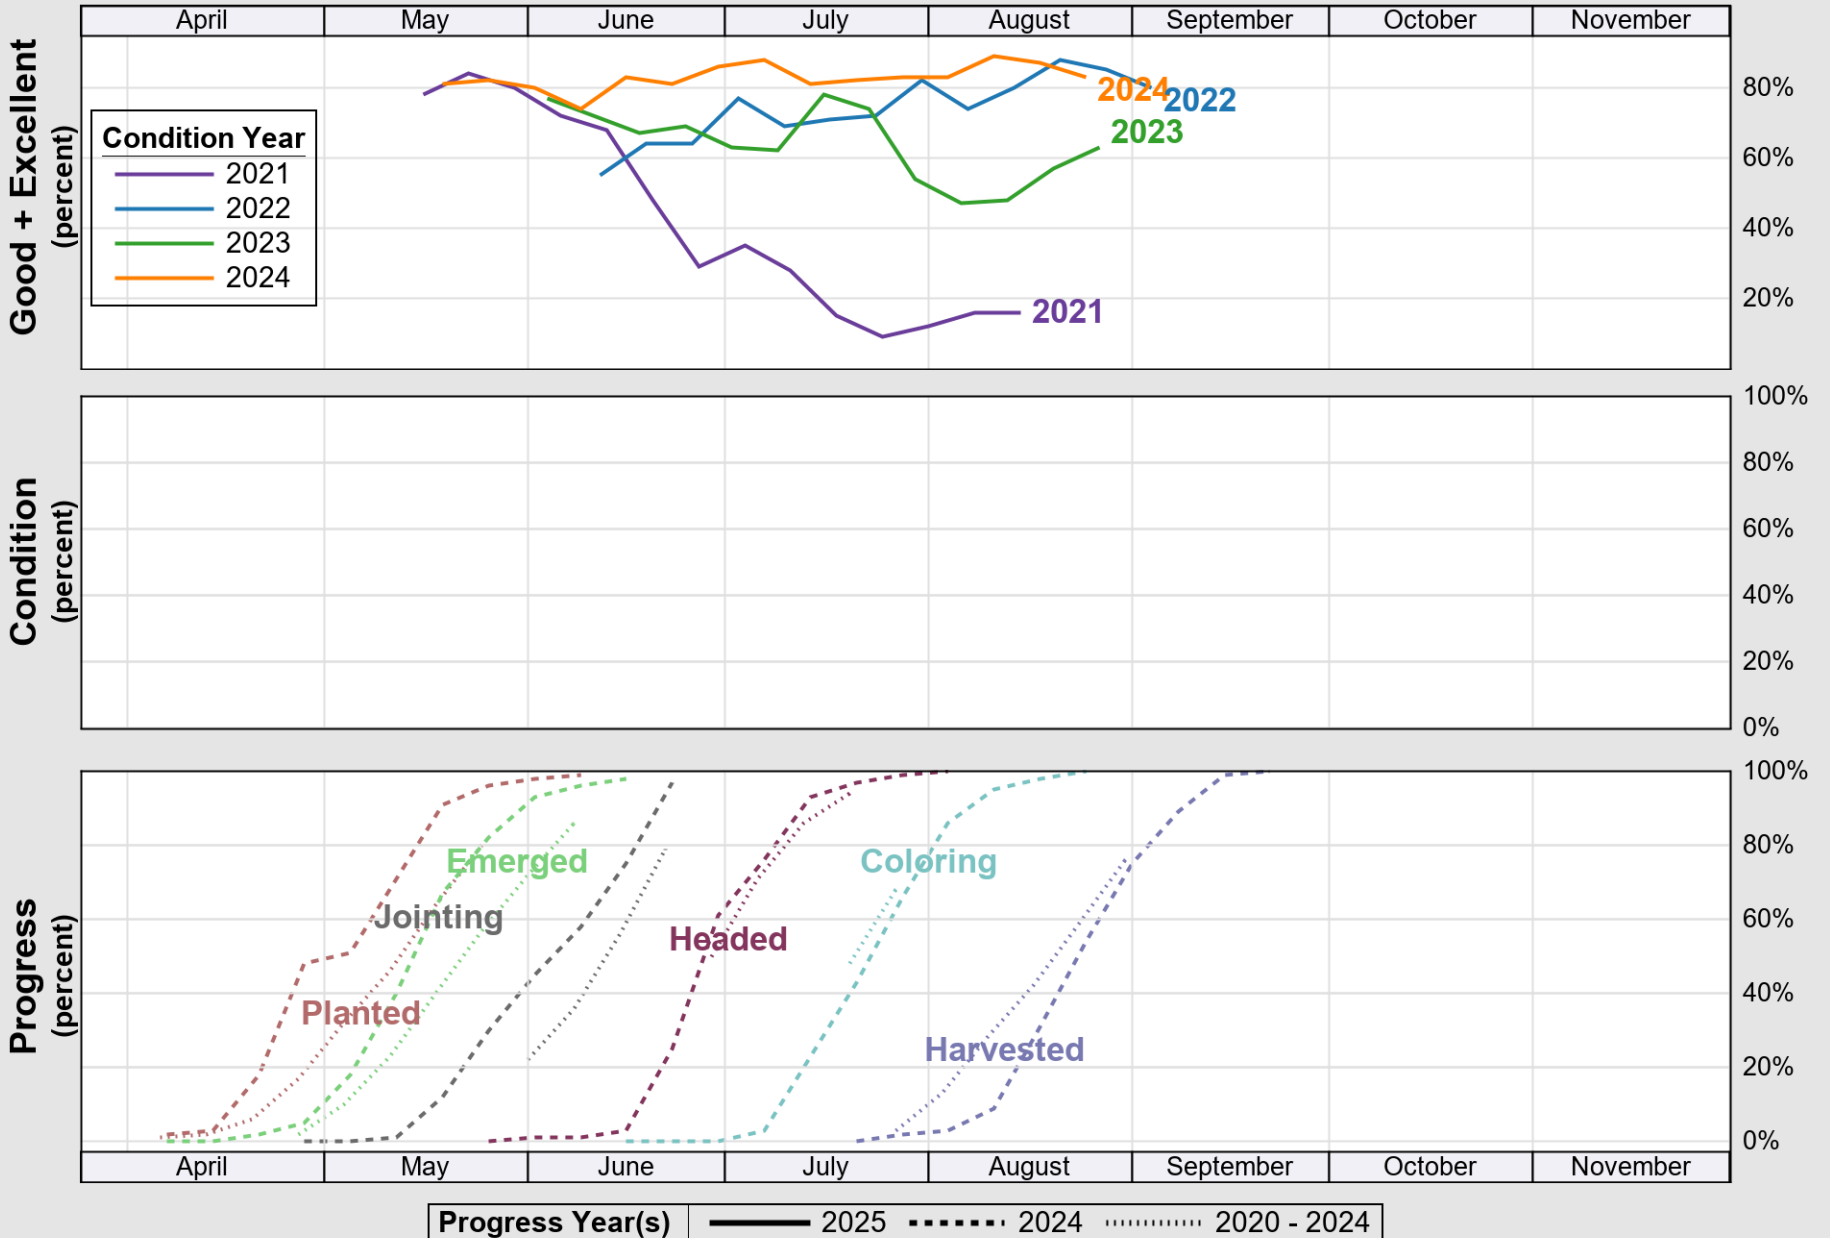

Source: National Agricultural Statistics Service (NASS), Crop Progress Report

USDA

Crop Progress and Condition: Oats in Minnesota , 2025

NASS

Progress Year(s) ——— 2025 2024 - - - - - 2020 - 2024

Source: National Agricultural Statistics Service (NASS), Crop Progress Report

Source: National Agricultural Statistics Service (NASS), Crop Progress Report

USDA

Crop Progress and Condition: Soybeans in Minnesota , 2025

NASS

Source: National Agricultural Statistics Service (NASS), Crop Progress Report

USDA

Crop Progress and Condition: Spring Wheat in Minnesota , 2025

NASS

Source: National Agricultural Statistics Service (NASS), Crop Progress Report

USDA

Crop Progress and Condition: Sugar Beets in Minnesota , 2025