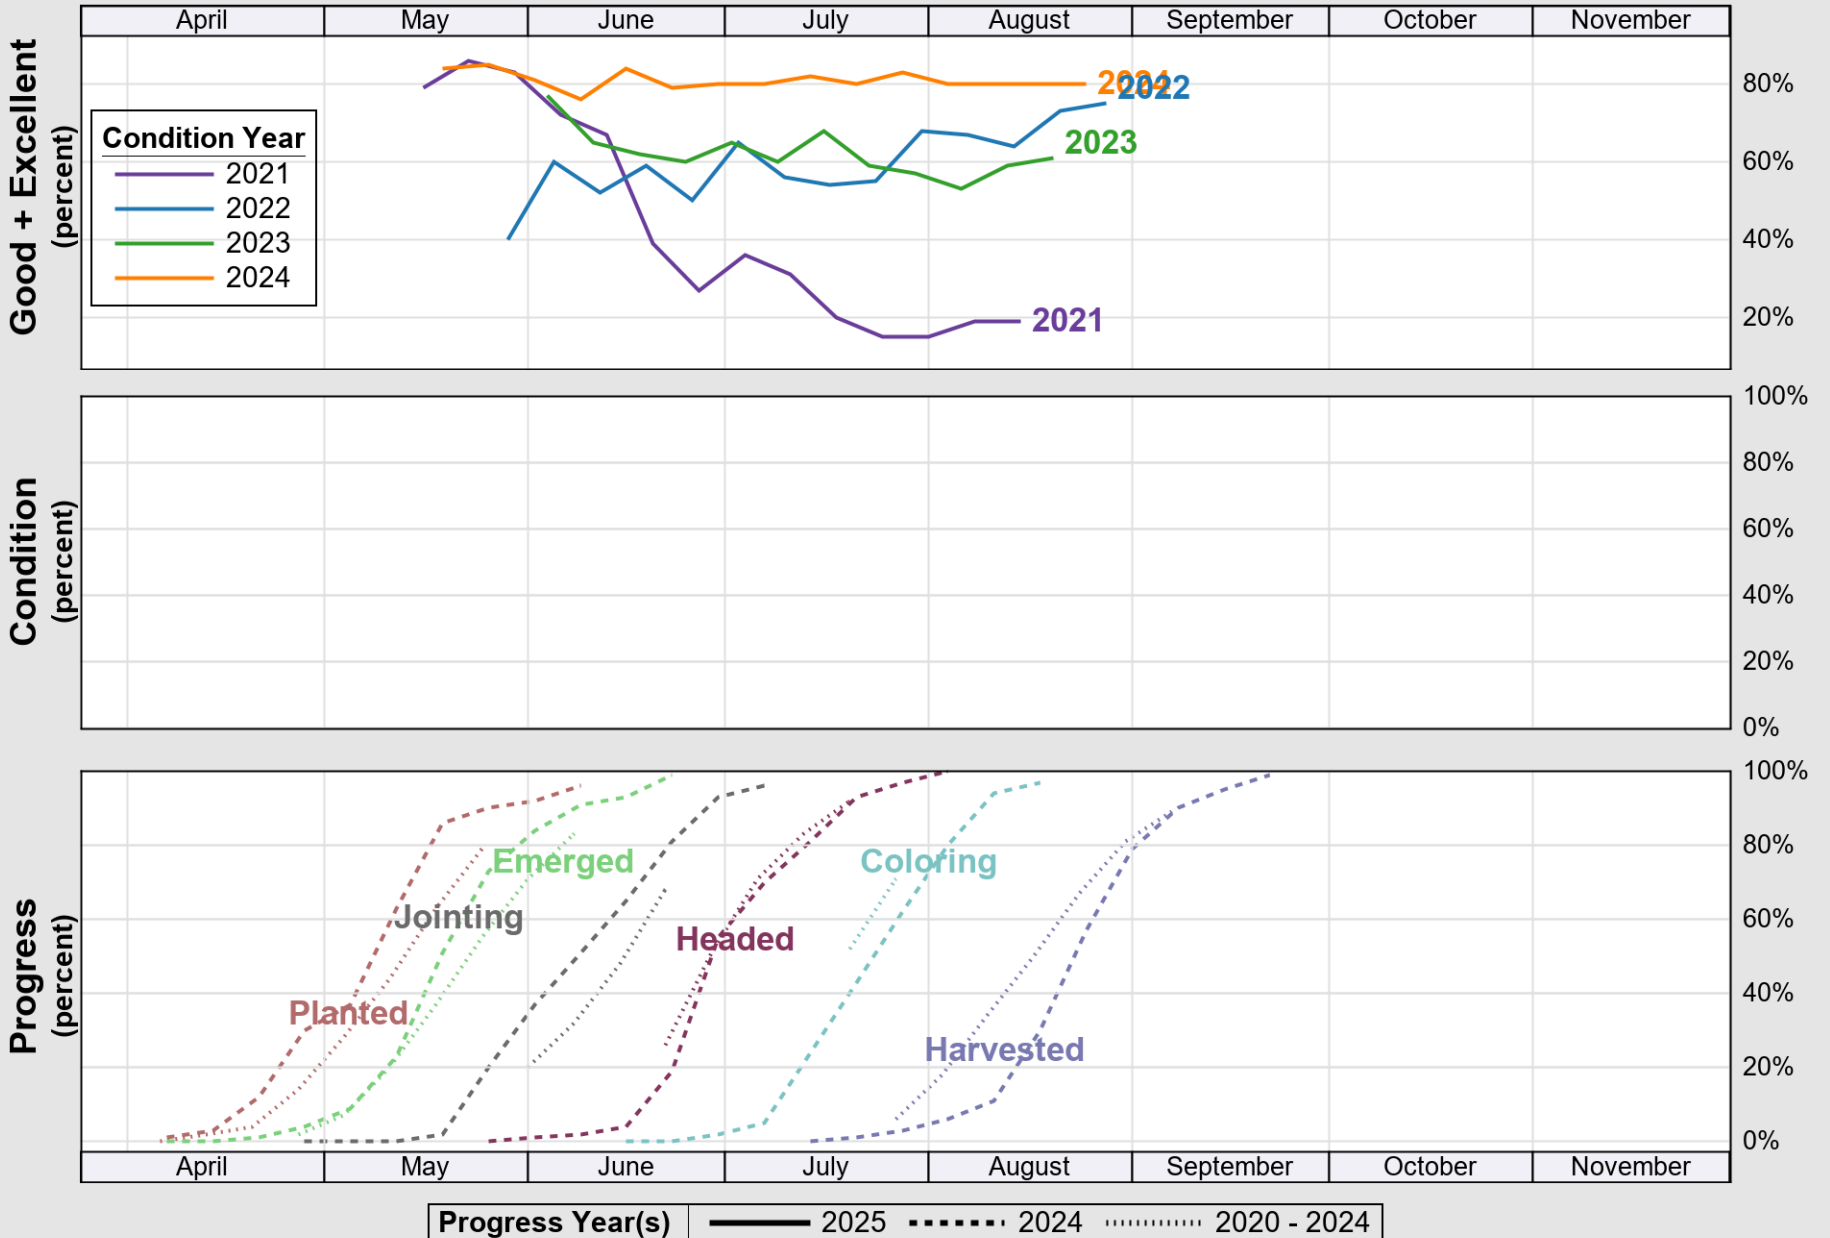

USDA

Crop Progress and Condition: Barley in Minnesota , 2025

NASS

Source: National Agricultural Statistics Service (NASS), Crop Progress Report

USDA

Crop Progress and Condition: Corn in Minnesota , 2025

NASS

Source: National Agricultural Statistics Service (NASS), Crop Progress Report

USDA

Crop Progress and Condition: Oats in Minnesota , 2025

NASS

Progress Year(s) ——— 2025 2024 - - - - - 2020 - 2024

Source: National Agricultural Statistics Service (NASS), Crop Progress Report