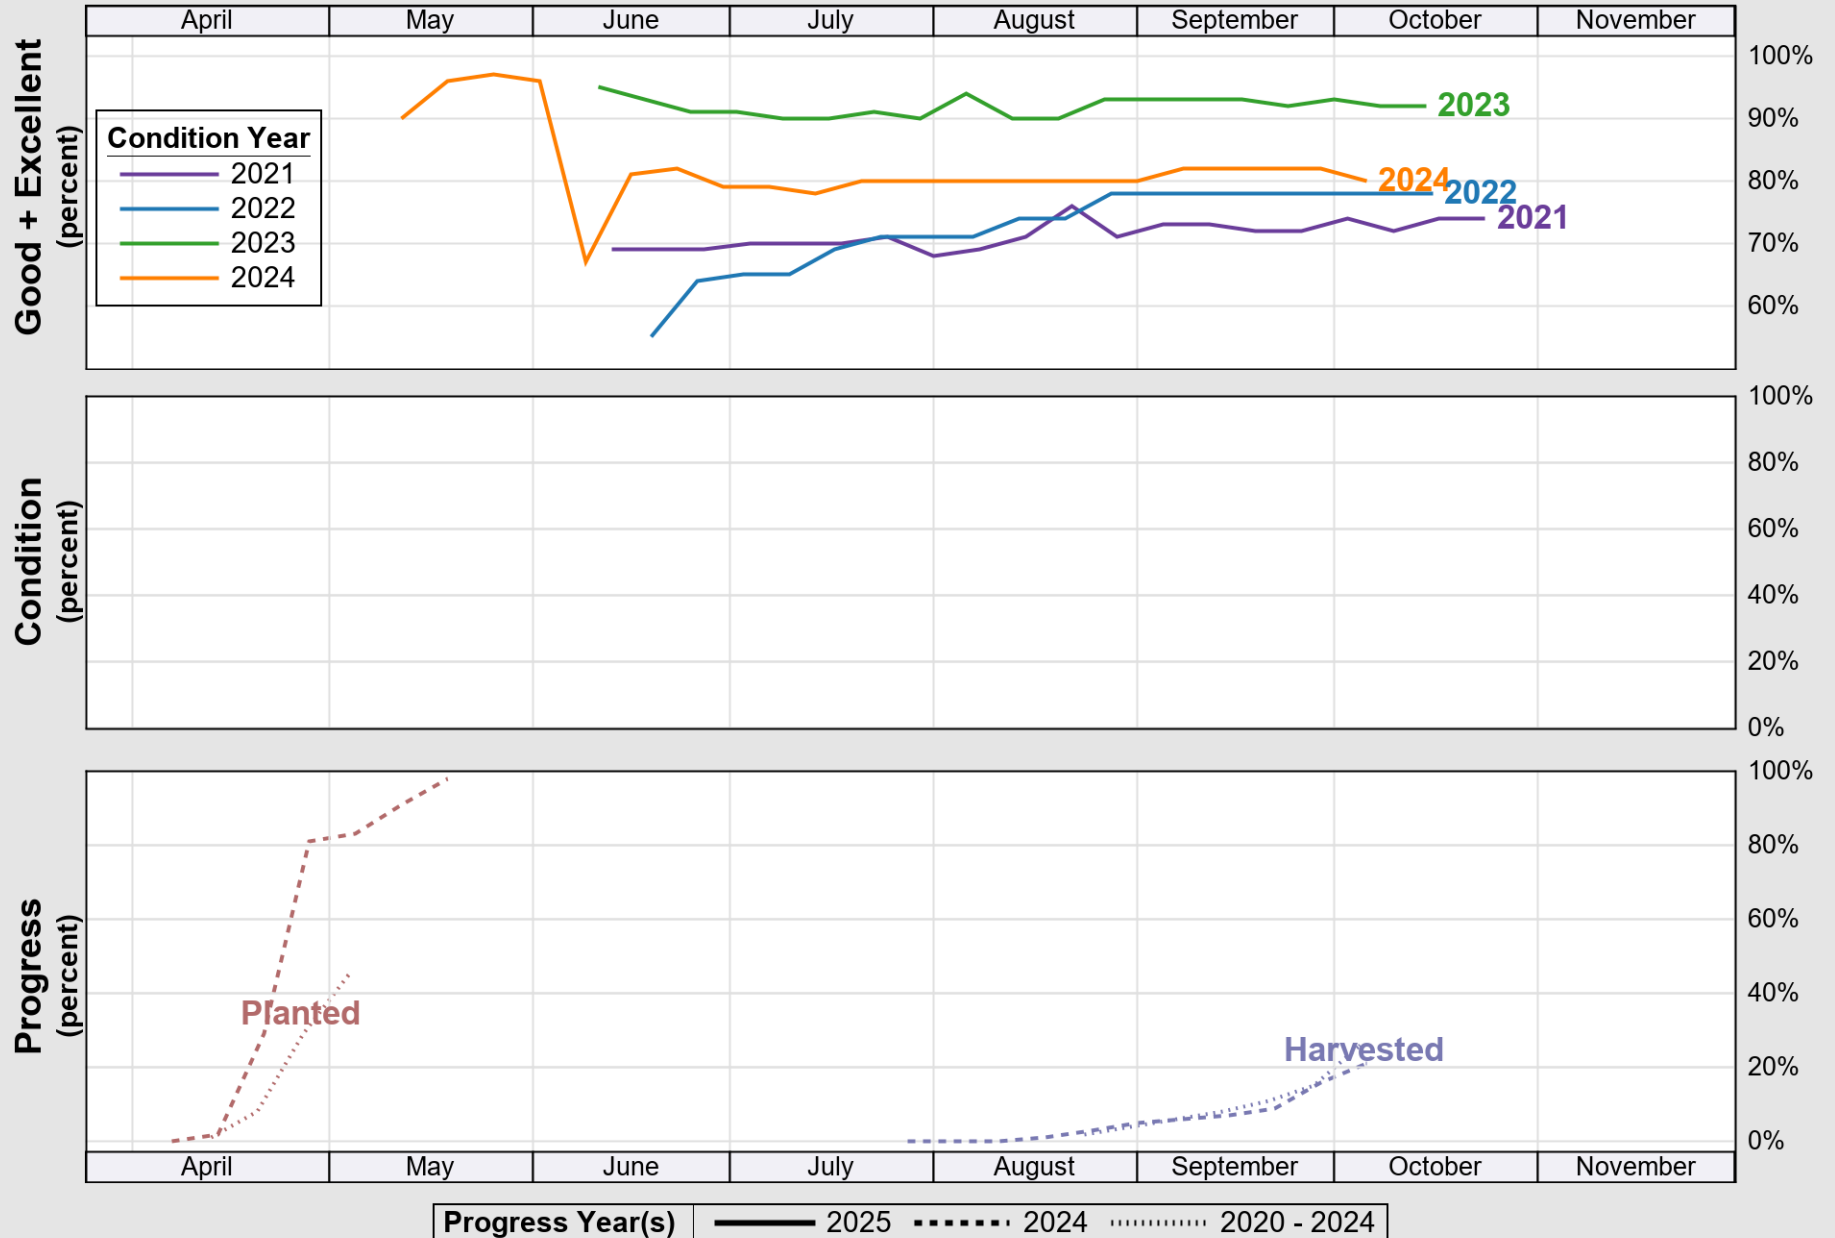

USDA

Crop Progress and Condition: Sugar Beets in Minnesota , 2025

NASS

Source: National Agricultural Statistics Service (NASS), Crop Progress Report