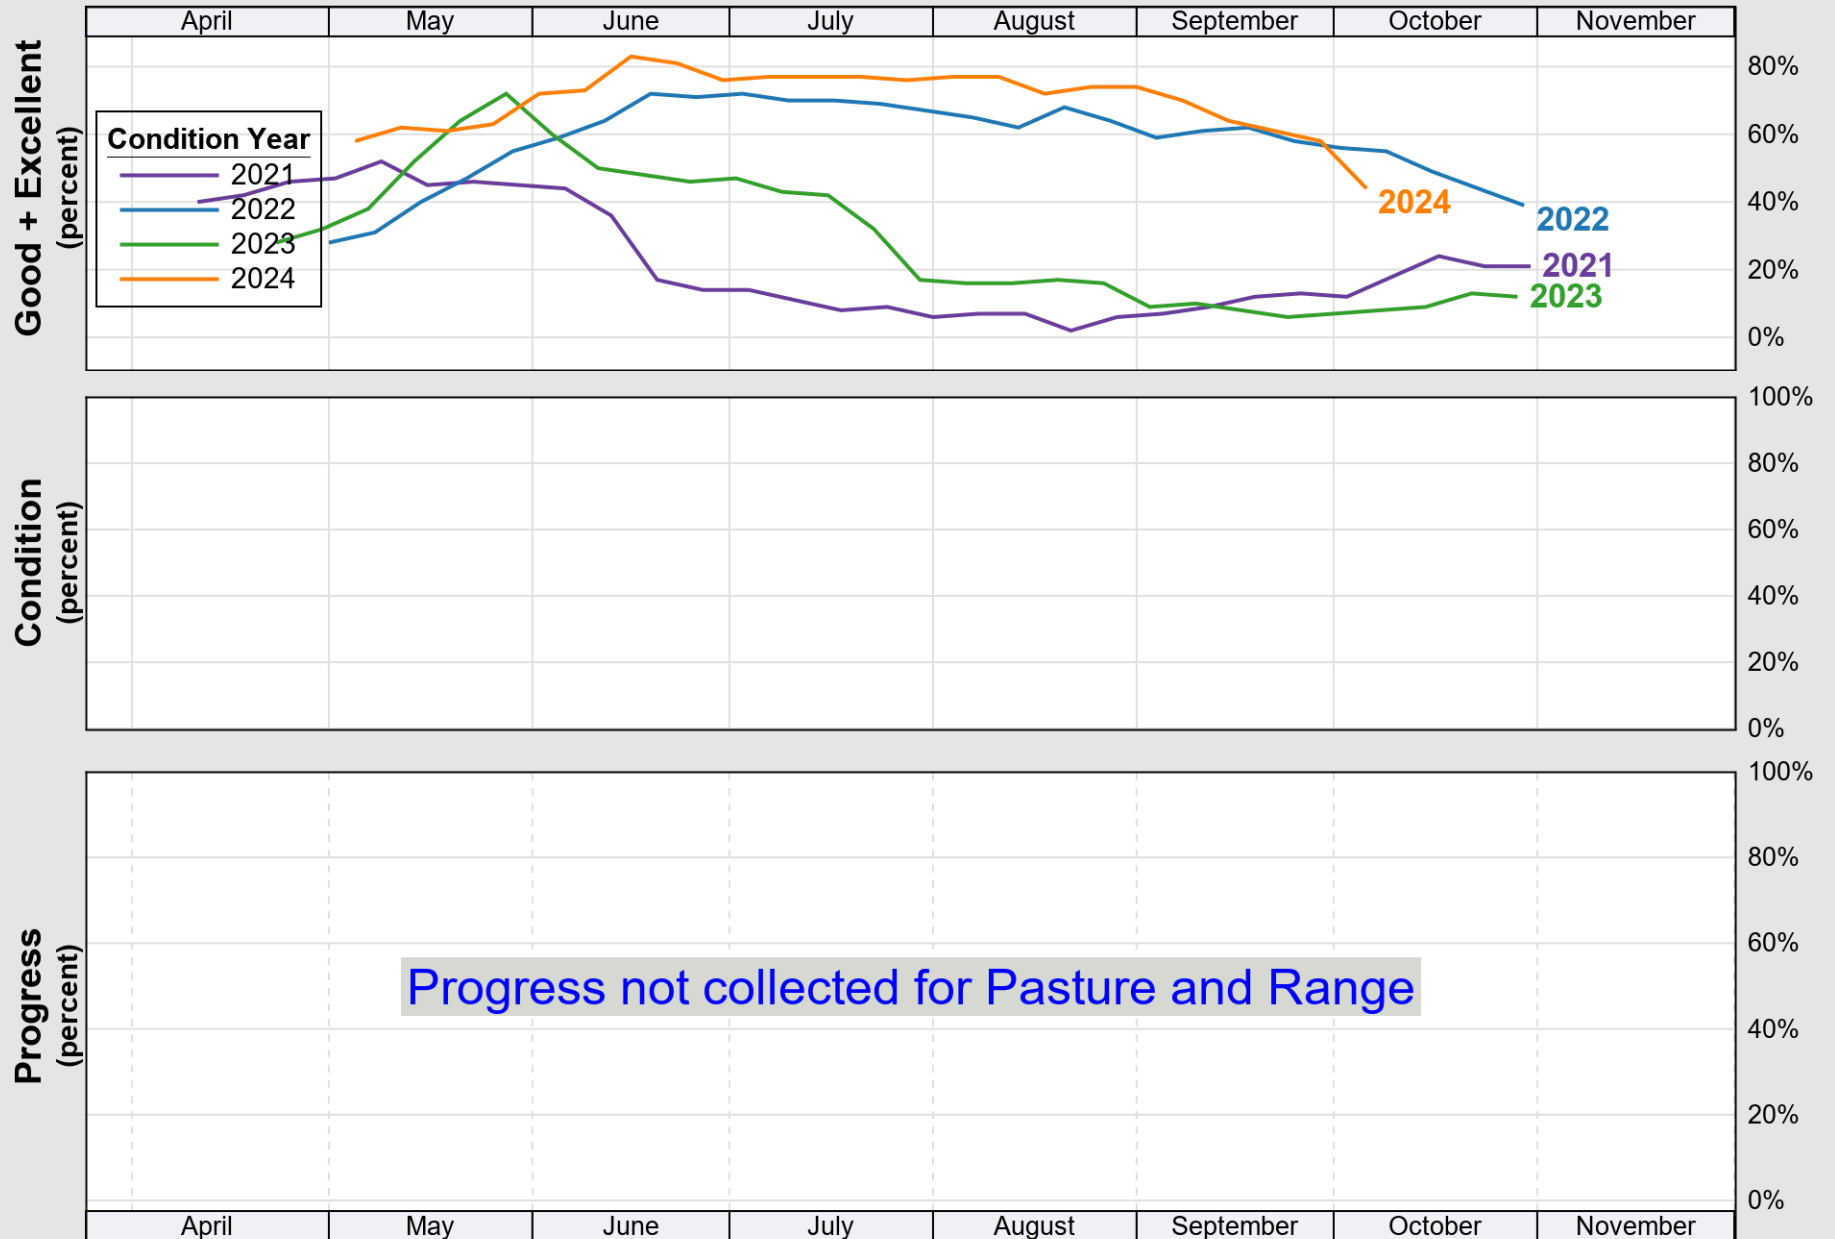

USDA

Crop Progress and Condition: Barley in Minnesota , 2025

NASS

Source: National Agricultural Statistics Service (NASS), Crop Progress Report

USDA

Crop Progress and Condition: Corn in Minnesota , 2025

NASS

Source: National Agricultural Statistics Service (NASS), Crop Progress Report

USDA

Crop Progress and Condition: Oats in Minnesota , 2025

NASS

Progress Year(s) ——— 2025 2024 - - - - - 2020 - 2024

Source: National Agricultural Statistics Service (NASS), Crop Progress Report

Source: National Agricultural Statistics Service (NASS), Crop Progress Report

USDA

Crop Progress and Condition: Soybeans in Minnesota , 2025

NASS

Source: National Agricultural Statistics Service (NASS), Crop Progress Report