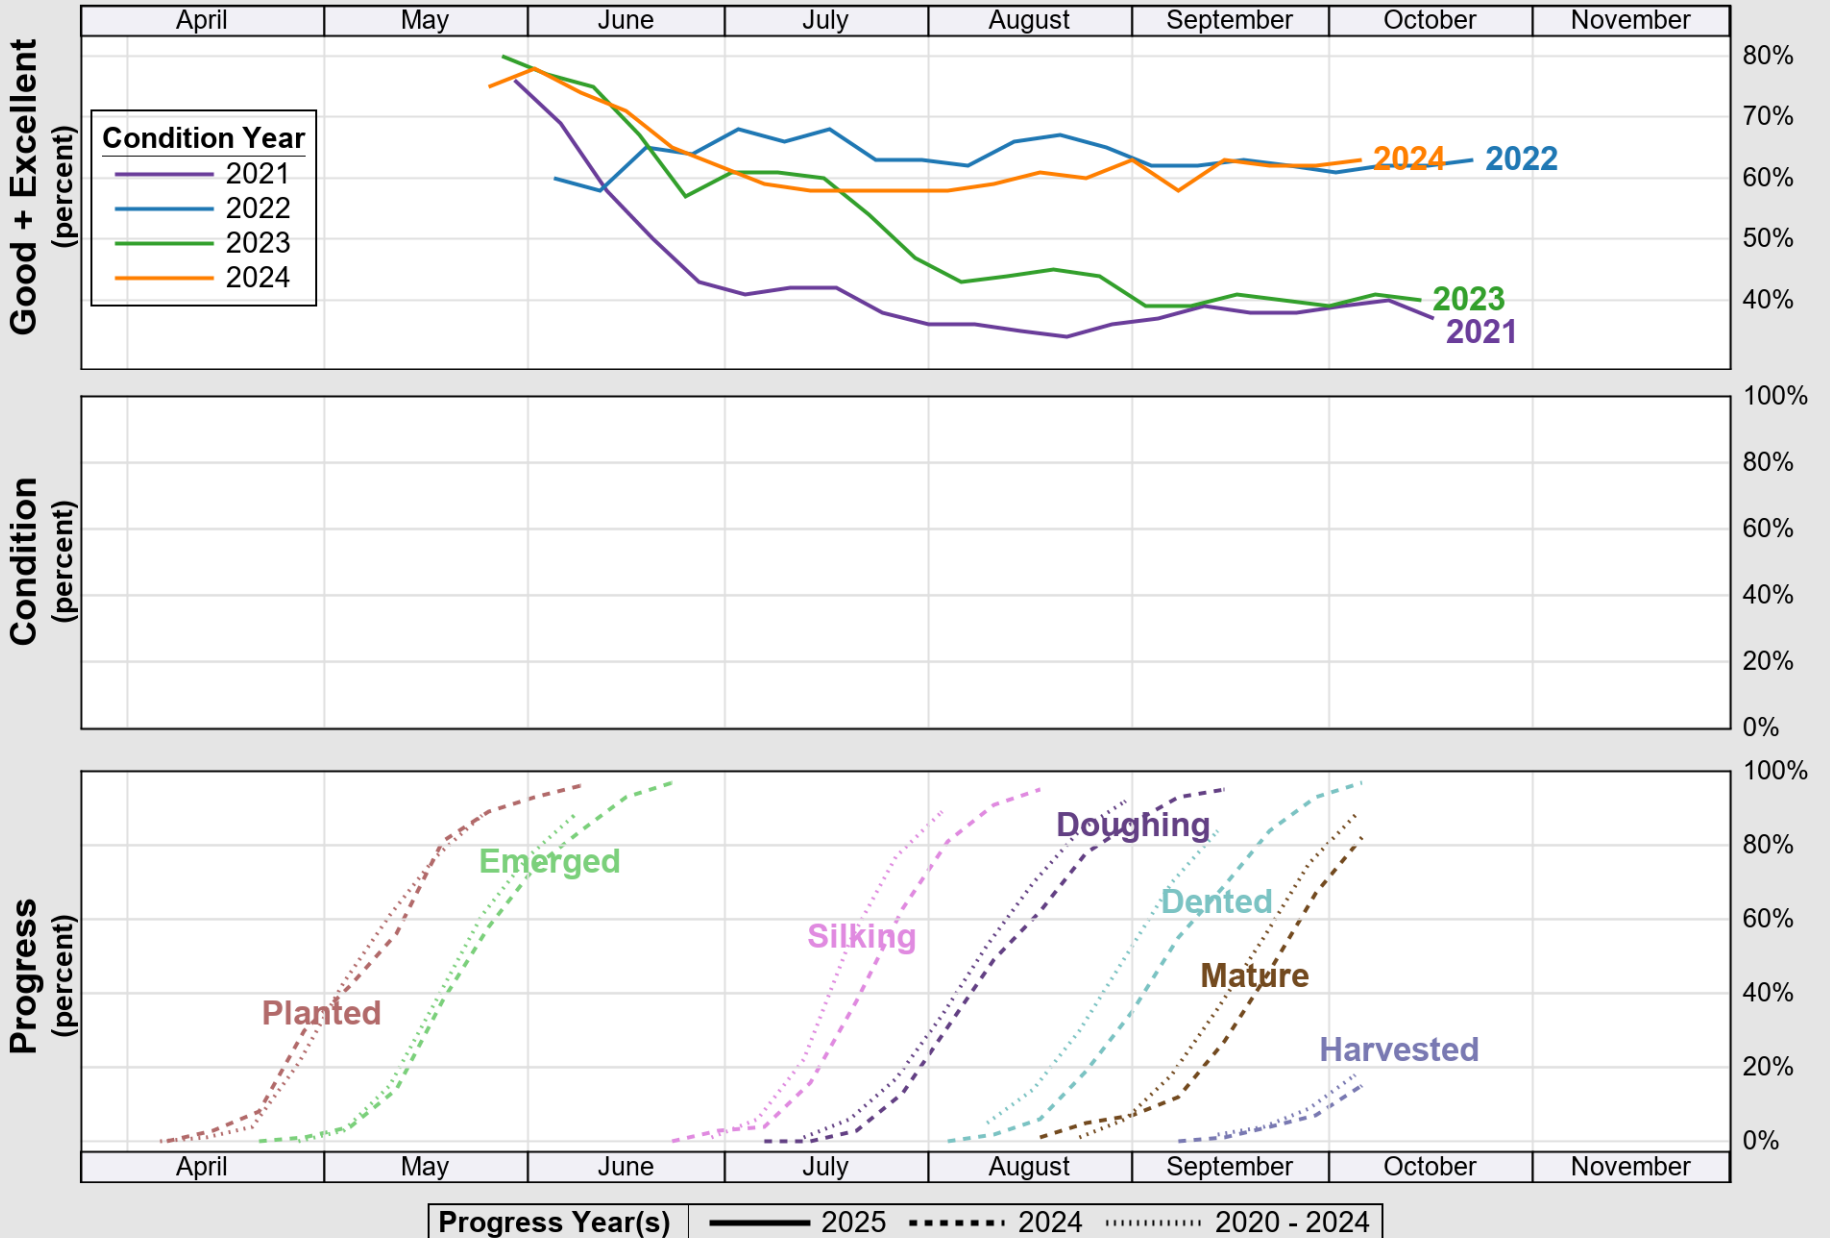

USDA

Crop Progress and Condition: Barley in Minnesota , 2025

NASS

Source: National Agricultural Statistics Service (NASS), Crop Progress Report

USDA

Crop Progress and Condition: Corn in Minnesota , 2025

NASS

Source: National Agricultural Statistics Service (NASS), Crop Progress Report

USDA

Crop Progress and Condition: Oats in Minnesota , 2025

NASS

Progress Year(s) ——— 2025 2024 - - - - - 2020 - 2024

Source: National Agricultural Statistics Service (NASS), Crop Progress Report