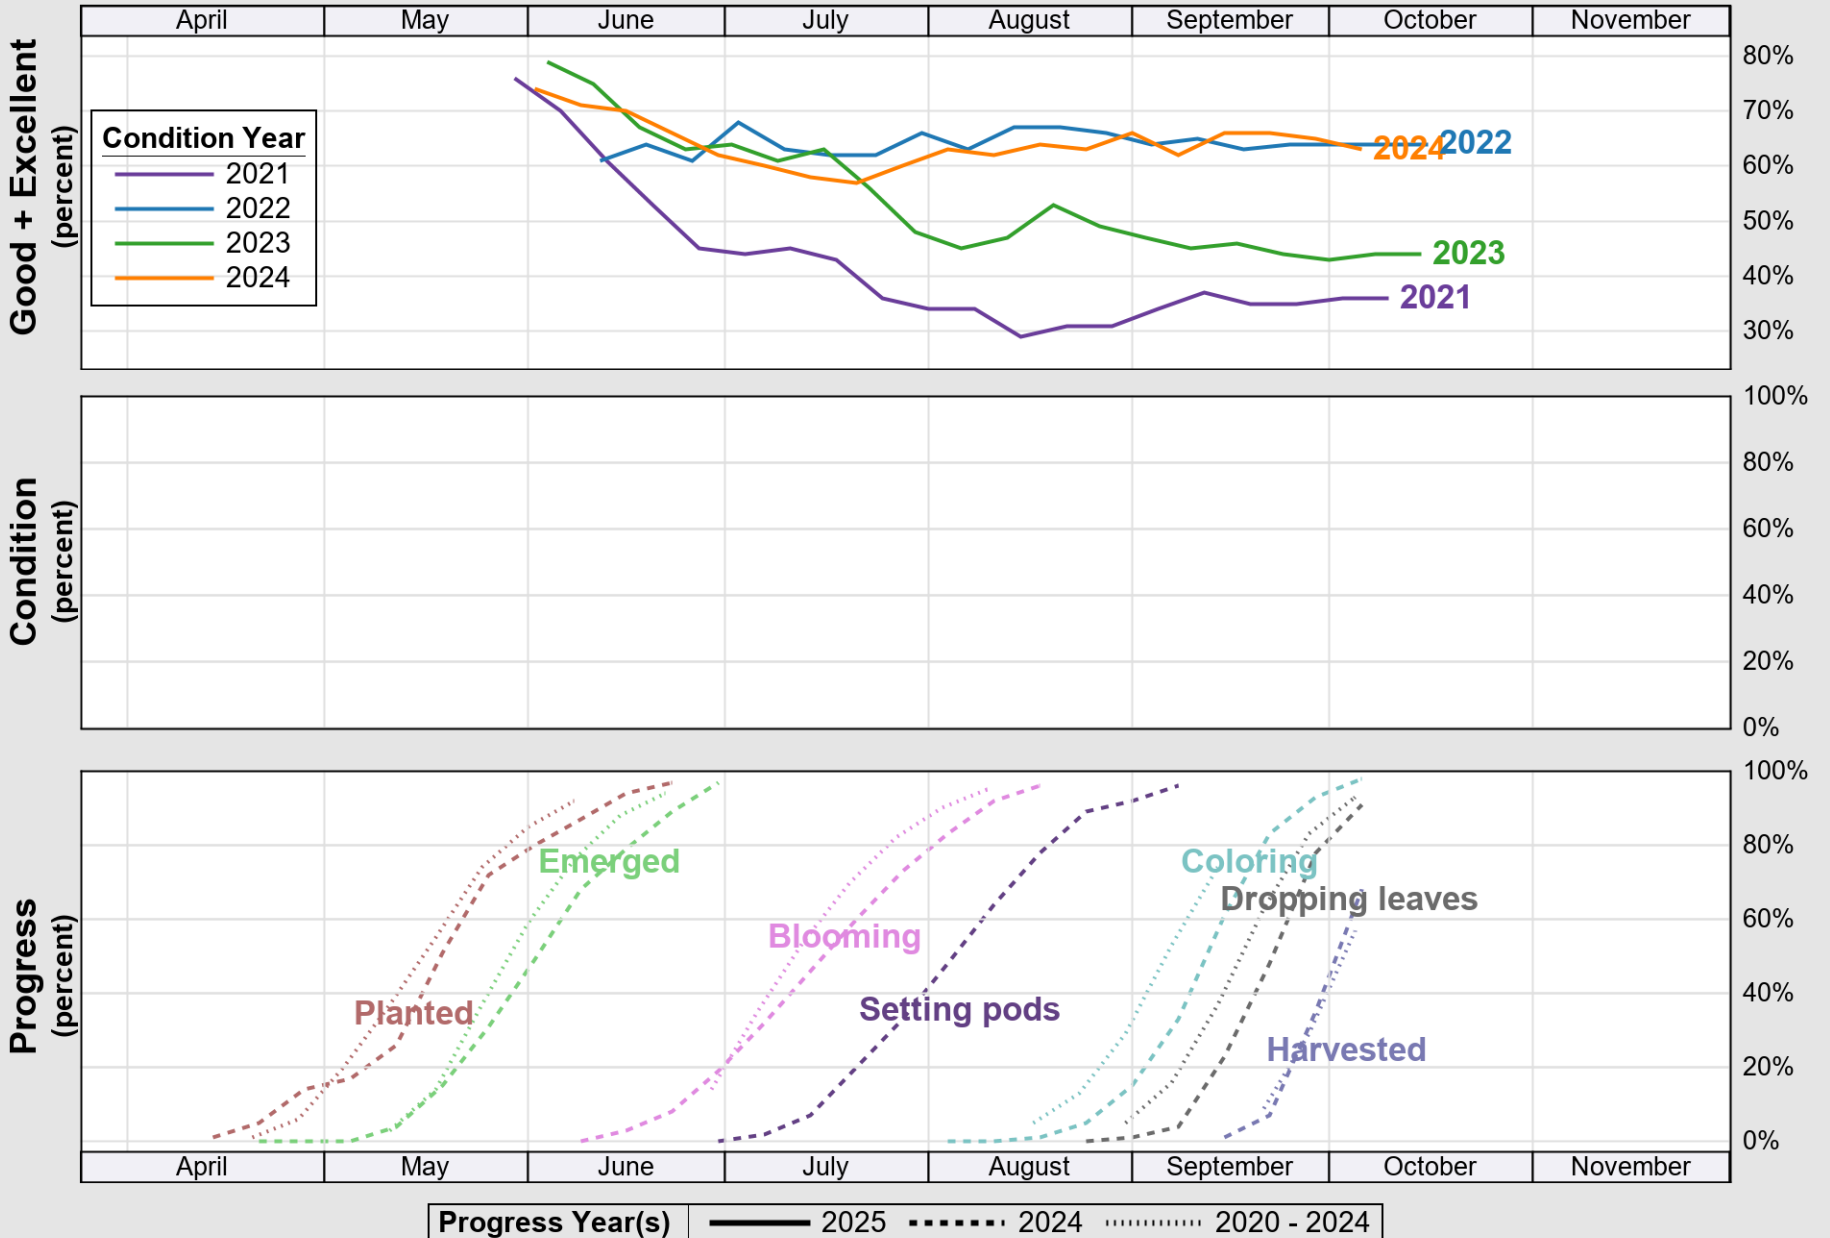

USDA

Crop Progress and Condition: Barley in Minnesota , 2025

NASS

Source: National Agricultural Statistics Service (NASS), Crop Progress Report

USDA

Crop Progress and Condition: Corn in Minnesota , 2025

NASS

Source: National Agricultural Statistics Service (NASS), Crop Progress Report

USDA

Crop Progress and Condition: Oats in Minnesota , 2025

NASS

Progress Year(s) ——— 2025 2024 - - - - - 2020 - 2024

Source: National Agricultural Statistics Service (NASS), Crop Progress Report

Source: National Agricultural Statistics Service (NASS), Crop Progress Report

USDA

Crop Progress and Condition: Soybeans in Minnesota , 2025

NASS

Source: National Agricultural Statistics Service (NASS), Crop Progress Report

USDA

Crop Progress and Condition: Spring Wheat in Minnesota , 2025

NASS

Source: National Agricultural Statistics Service (NASS), Crop Progress Report

USDA

Crop Progress and Condition: Sugar Beets in Minnesota , 2025