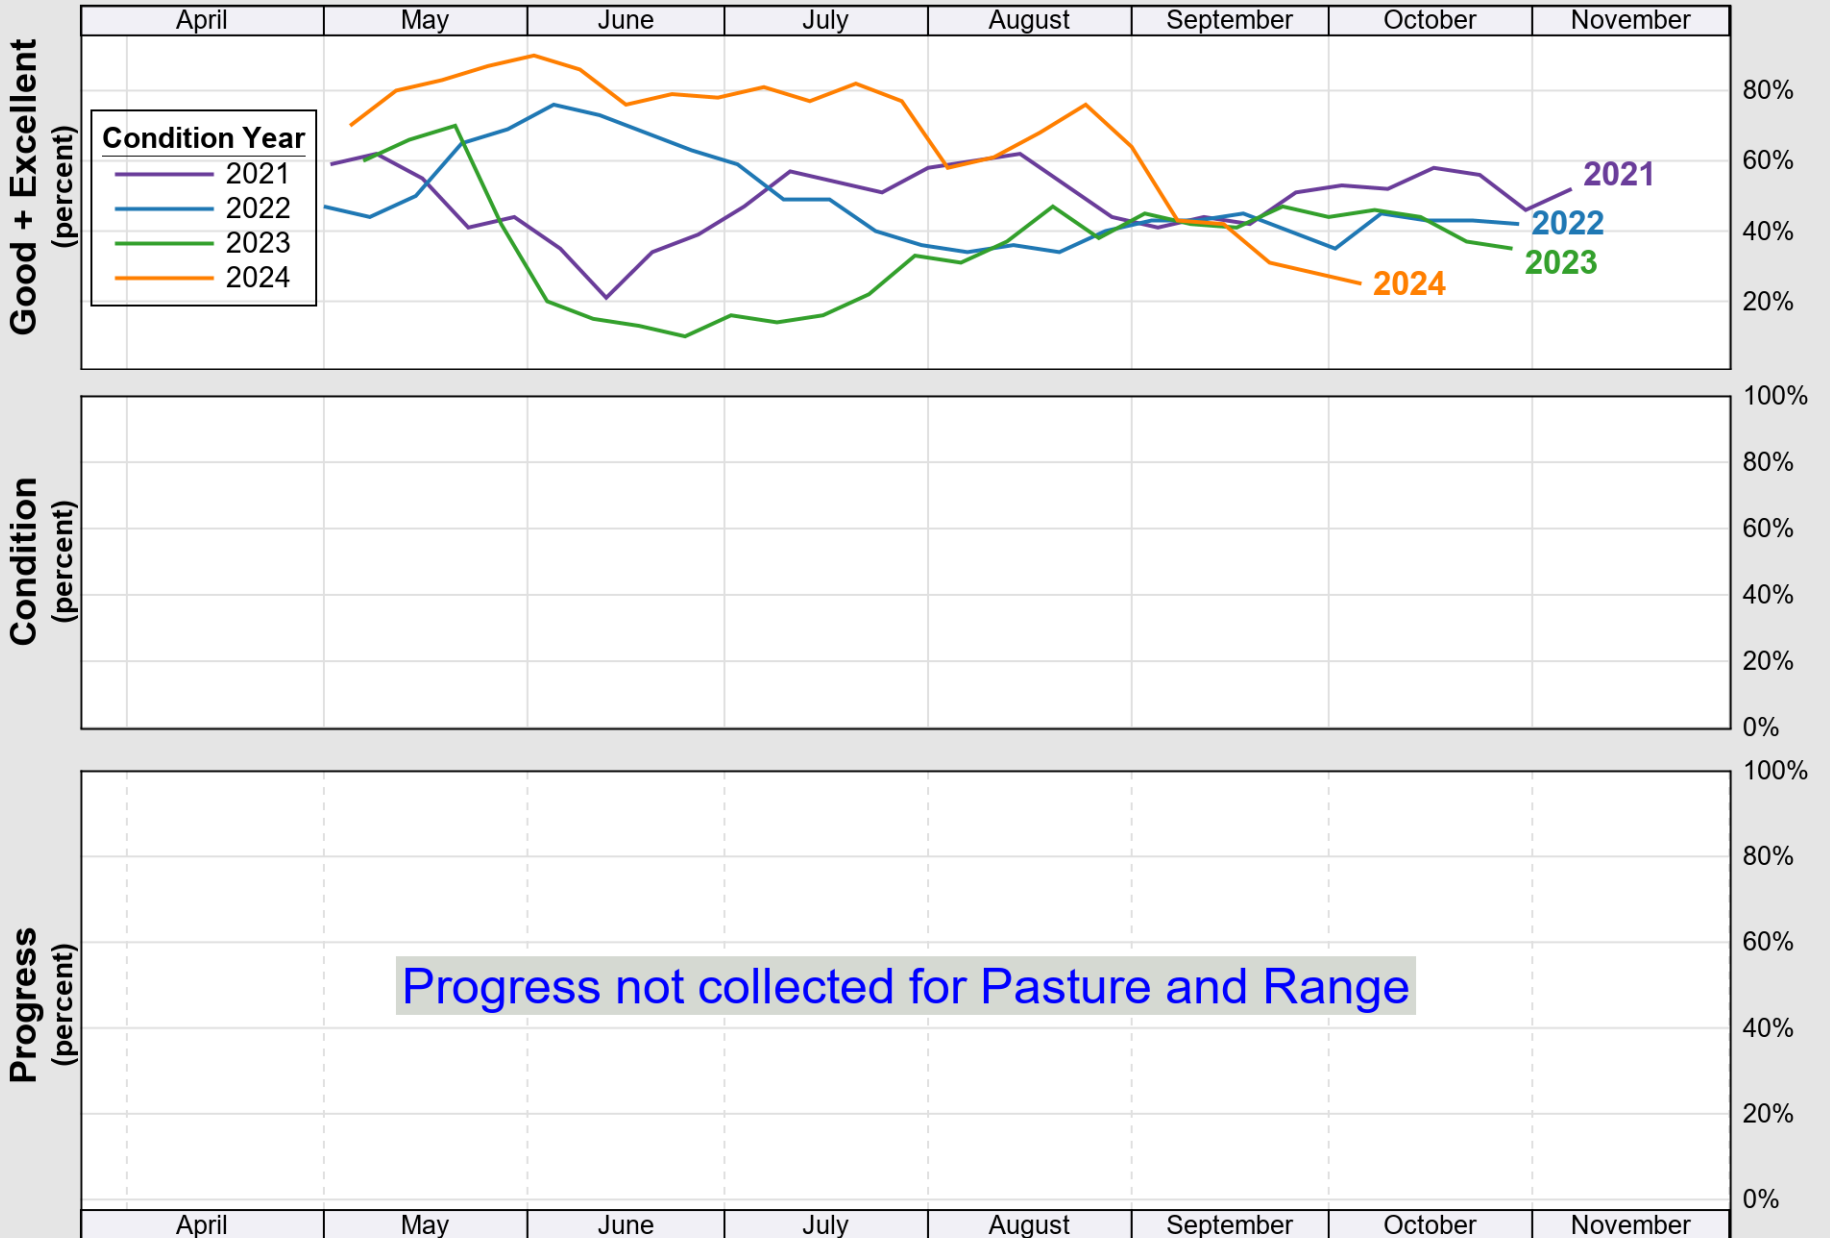

USDA

Crop Progress and Condition: Corn in Michigan , 2025

NASS

Source: National Agricultural Statistics Service (NASS), Crop Progress Report

USDA

Crop Progress and Condition: Oats in Michigan , 2025

NASS

Progress Year(s) ——— 2025 2024 - - - - - 2020 - 2024

Source: National Agricultural Statistics Service (NASS), Crop Progress Report

Source: National Agricultural Statistics Service (NASS), Crop Progress Report

USDA

Crop Progress and Condition: Soybeans in Michigan , 2025

NASS

Source: National Agricultural Statistics Service (NASS), Crop Progress Report

USDA

Crop Progress and Condition: Sugar Beets in Michigan , 2025

NASS

Source: National Agricultural Statistics Service (NASS), Crop Progress Report