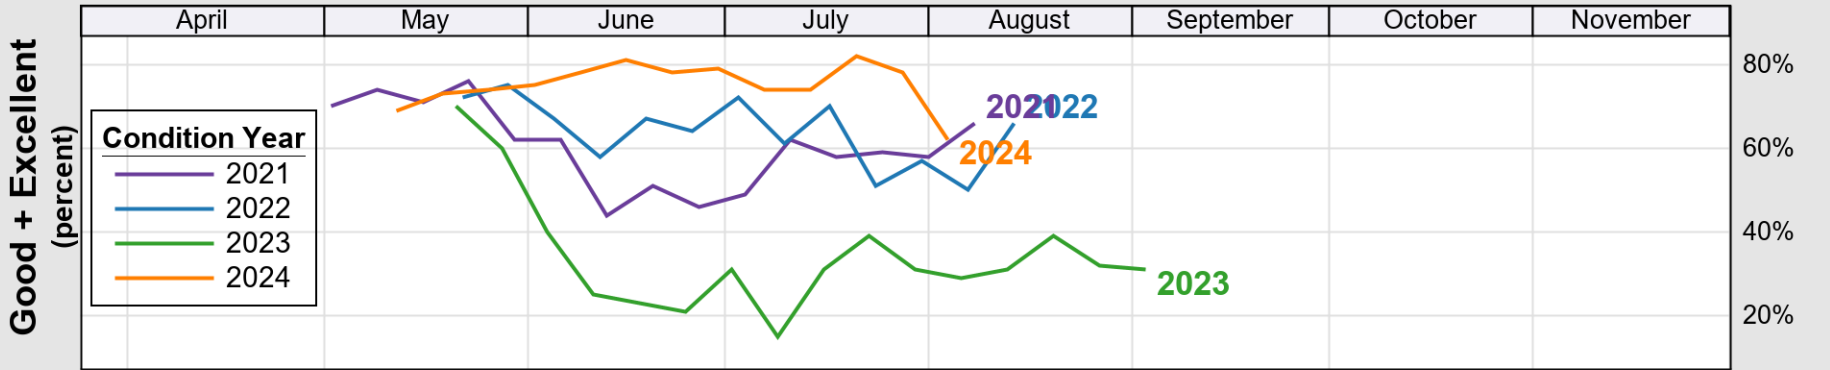

USDA

Crop Progress and Condition: Corn in Michigan , 2025

NASS

Source: National Agricultural Statistics Service (NASS), Crop Progress Report

USDA

Crop Progress and Condition: Oats in Michigan , 2025

NASS

Progress Year(s) ——— 2025 2024 - - - - - 2020 - 2024