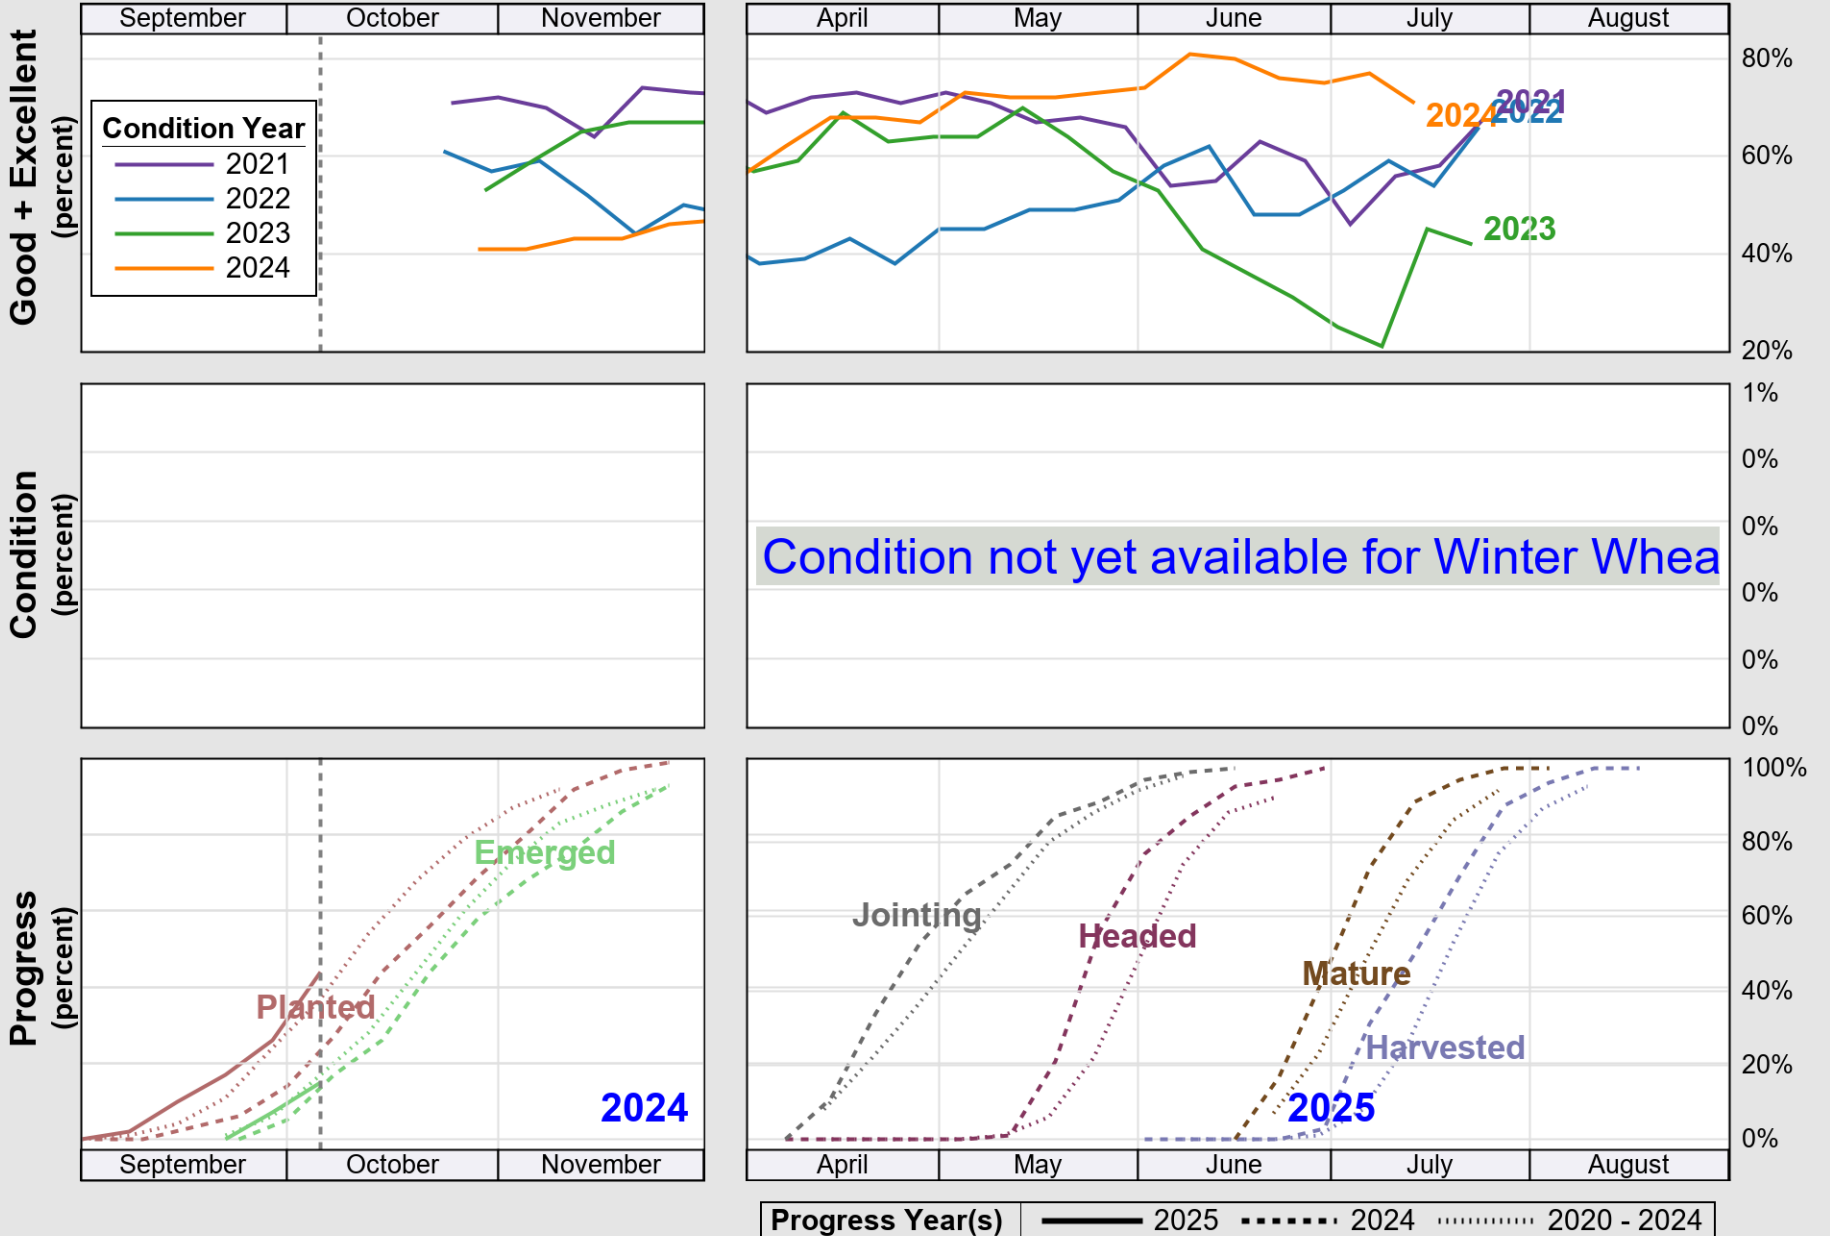

USDA

Crop Progress and Condition: Corn in Michigan , 2025

NASS

Source: National Agricultural Statistics Service (NASS), Crop Progress Report

USDA

Crop Progress and Condition: Oats in Michigan , 2025

NASS

Progress Year(s) ——— 2025 2024 - - - - - 2020 - 2024

Source: National Agricultural Statistics Service (NASS), Crop Progress Report

Source: National Agricultural Statistics Service (NASS), Crop Progress Report

USDA

Crop Progress and Condition: Soybeans in Michigan , 2025

NASS

Source: National Agricultural Statistics Service (NASS), Crop Progress Report

USDA

Crop Progress and Condition: Sugar Beets in Michigan , 2025

NASS

Source: National Agricultural Statistics Service (NASS), Crop Progress Report

USDA

Crop Progress and Condition: Winter Wheat in Michigan , 2025

NASS

Source: National Agricultural Statistics Service (NASS), Crop Progress Report