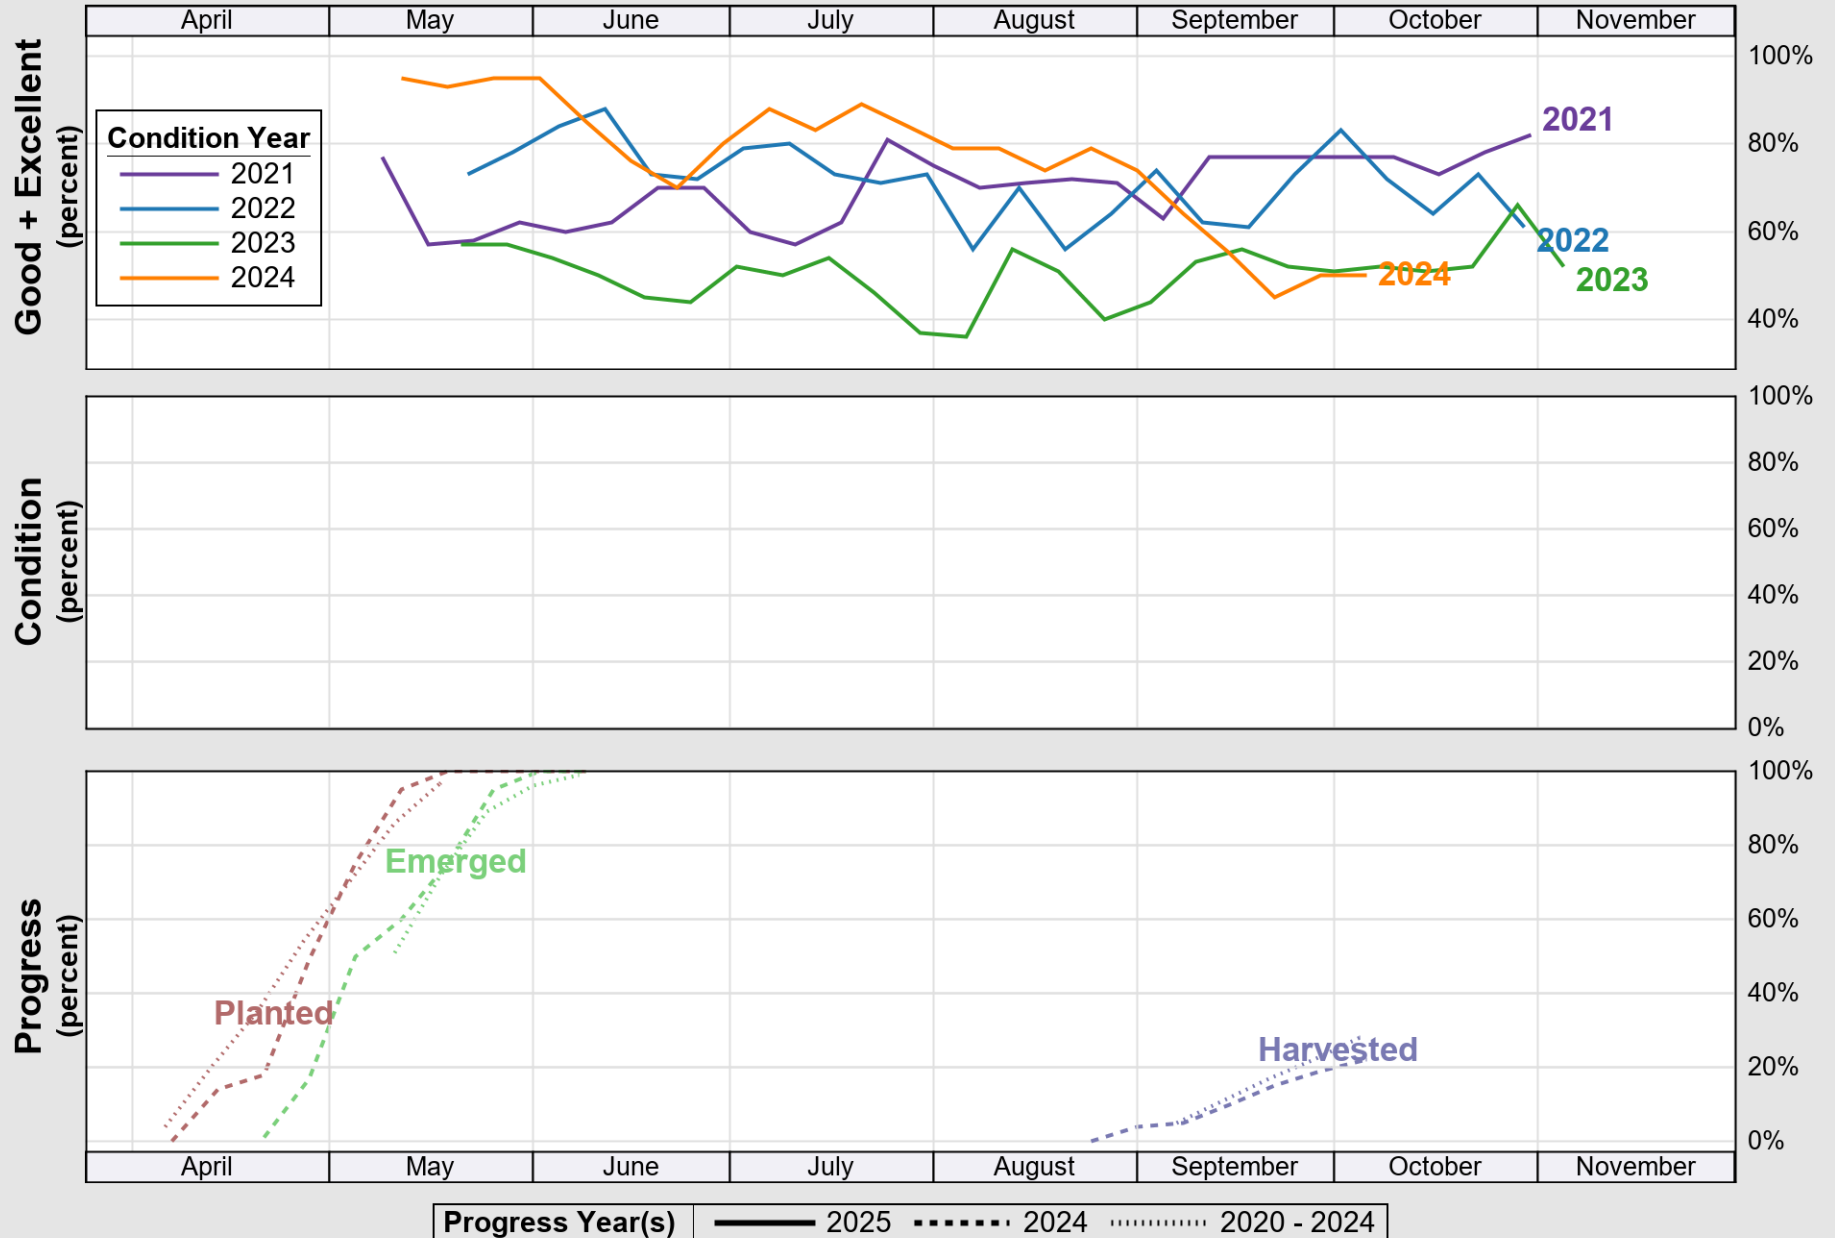

USDA

Crop Progress and Condition: Corn in Michigan , 2025

NASS

Source: National Agricultural Statistics Service (NASS), Crop Progress Report

USDA

Crop Progress and Condition: Oats in Michigan , 2025

NASS

Progress Year(s) ——— 2025 2024 - - - - - 2020 - 2024

Source: National Agricultural Statistics Service (NASS), Crop Progress Report

Source: National Agricultural Statistics Service (NASS), Crop Progress Report

USDA

Crop Progress and Condition: Soybeans in Michigan , 2025

NASS

Source: National Agricultural Statistics Service (NASS), Crop Progress Report

USDA

Crop Progress and Condition: Sugar Beets in Michigan , 2025

NASS

Source: National Agricultural Statistics Service (NASS), Crop Progress Report

USDA

Crop Progress and Condition: Winter Wheat in Michigan , 2025

NASS

Source: National Agricultural Statistics Service (NASS), Crop Progress Report