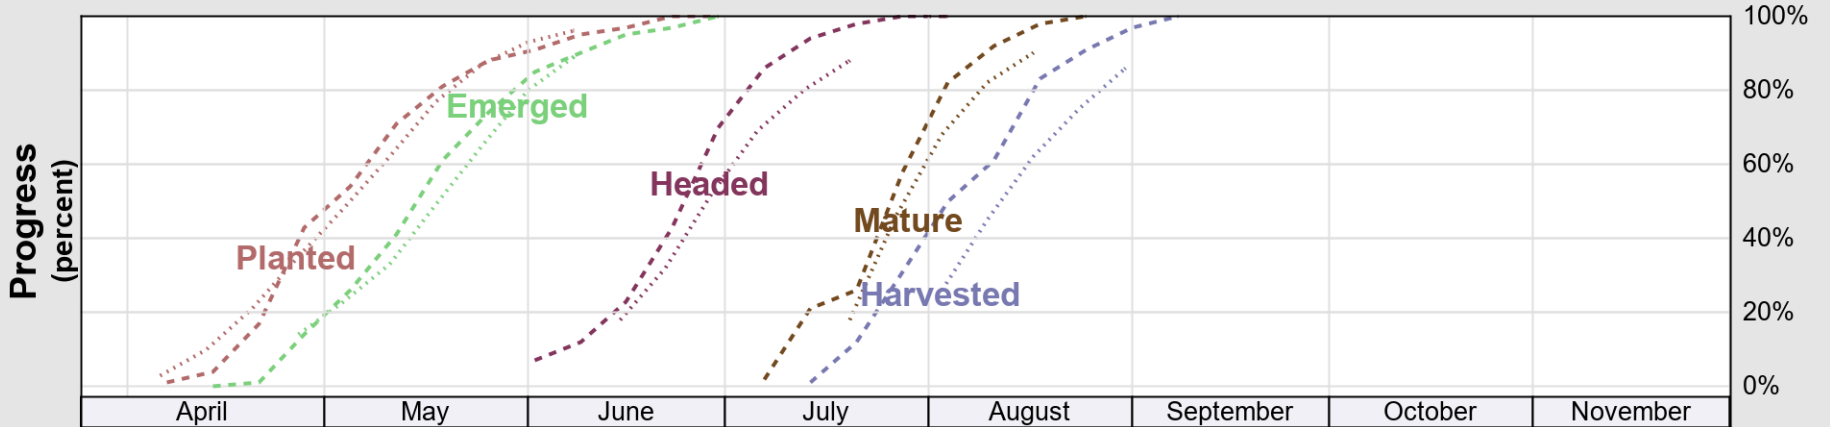

USDA

Crop Progress and Condition: Corn in Michigan , 2025

NASS

Source: National Agricultural Statistics Service (NASS), Crop Progress Report

USDA

Crop Progress and Condition: Oats in Michigan , 2025

NASS

Progress Year(s) ——— 2025 2024 - - - - - 2020 - 2024

Source: National Agricultural Statistics Service (NASS), Crop Progress Report

Source: National Agricultural Statistics Service (NASS), Crop Progress Report

USDA

Crop Progress and Condition: Soybeans in Michigan , 2025