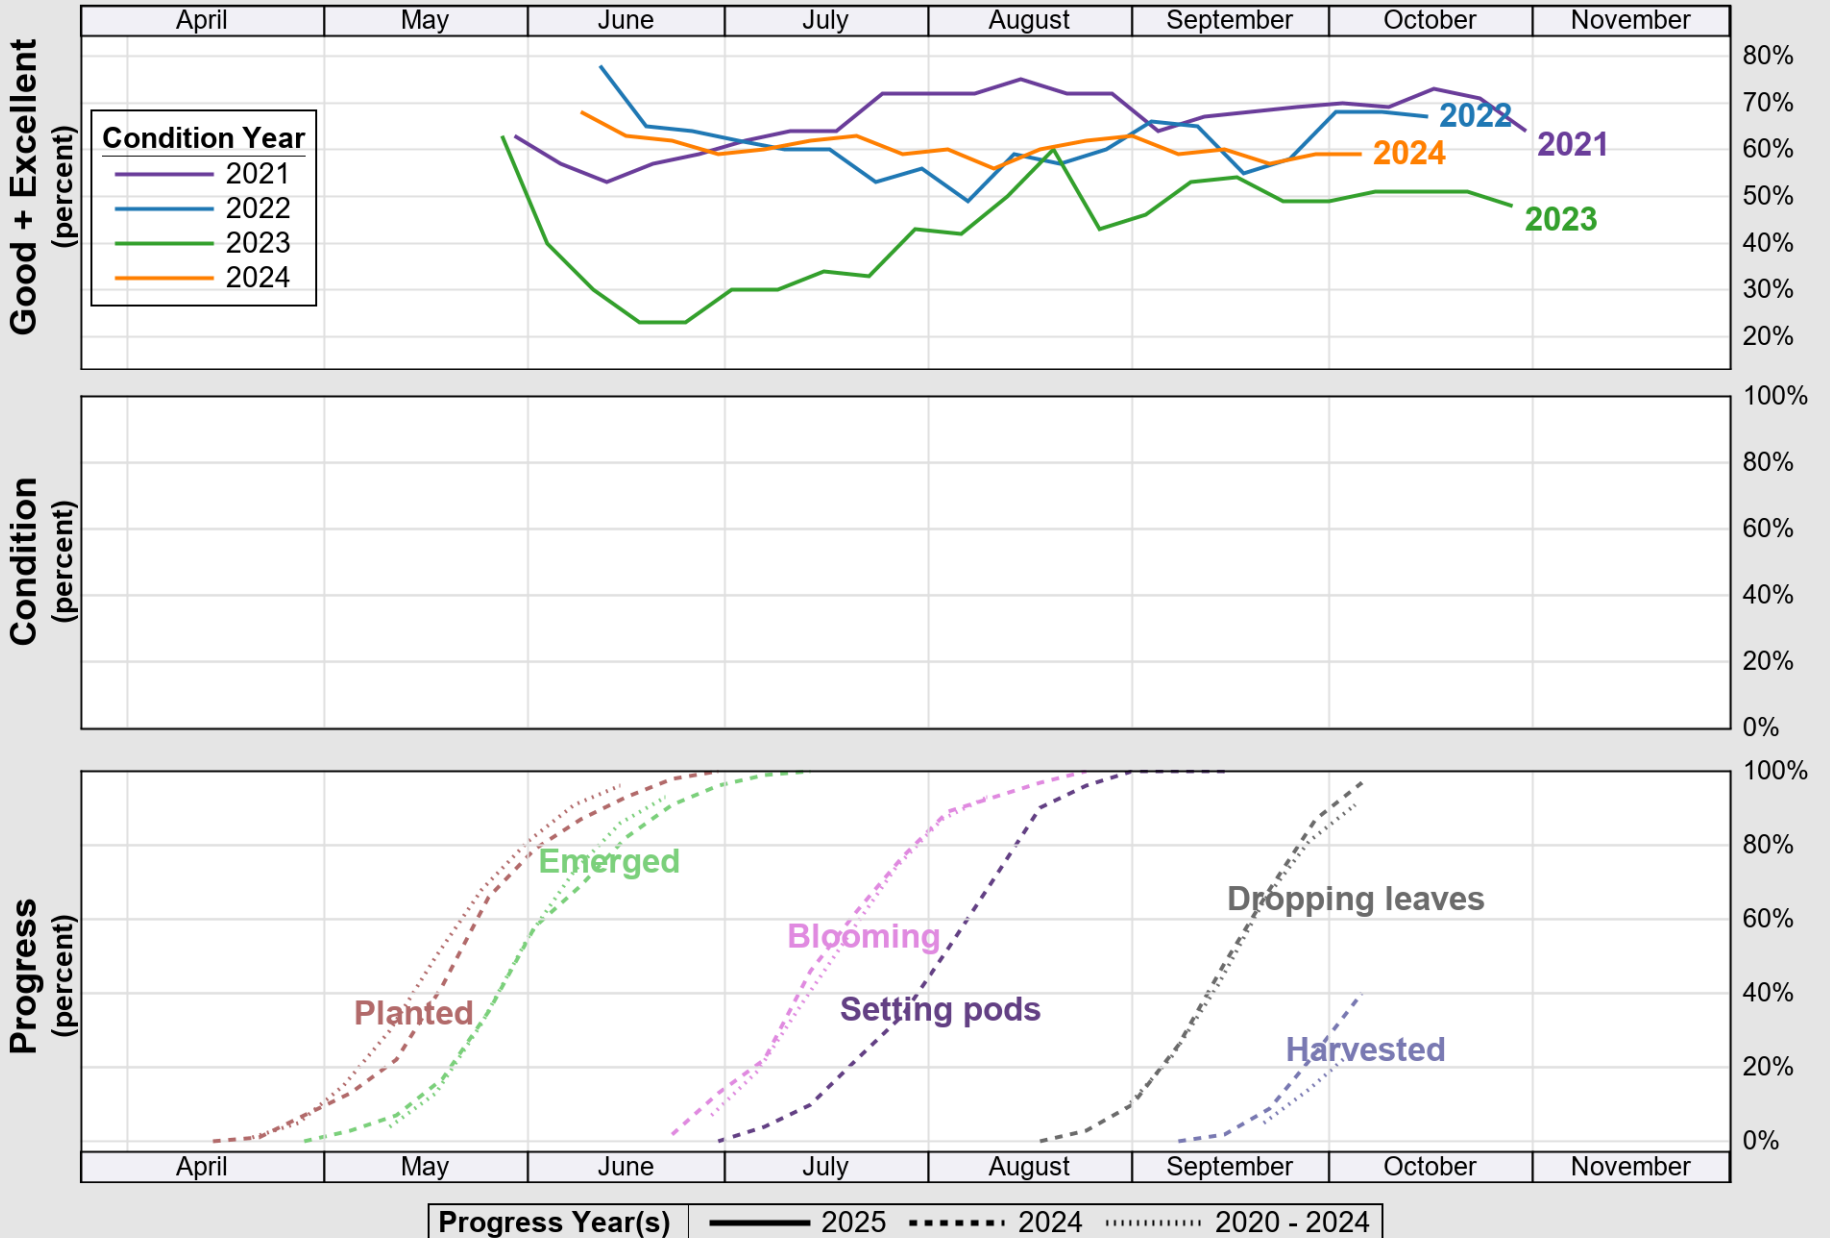

USDA

Crop Progress and Condition: Corn in Michigan , 2025

NASS

Source: National Agricultural Statistics Service (NASS), Crop Progress Report

USDA

Crop Progress and Condition: Oats in Michigan , 2025

NASS

Progress Year(s) ——— 2025 2024 - - - - - 2020 - 2024

Source: National Agricultural Statistics Service (NASS), Crop Progress Report

Source: National Agricultural Statistics Service (NASS), Crop Progress Report

USDA

Crop Progress and Condition: Soybeans in Michigan , 2025

NASS

Source: National Agricultural Statistics Service (NASS), Crop Progress Report

USDA

Crop Progress and Condition: Sugar Beets in Michigan , 2025

NASS

Source: National Agricultural Statistics Service (NASS), Crop Progress Report