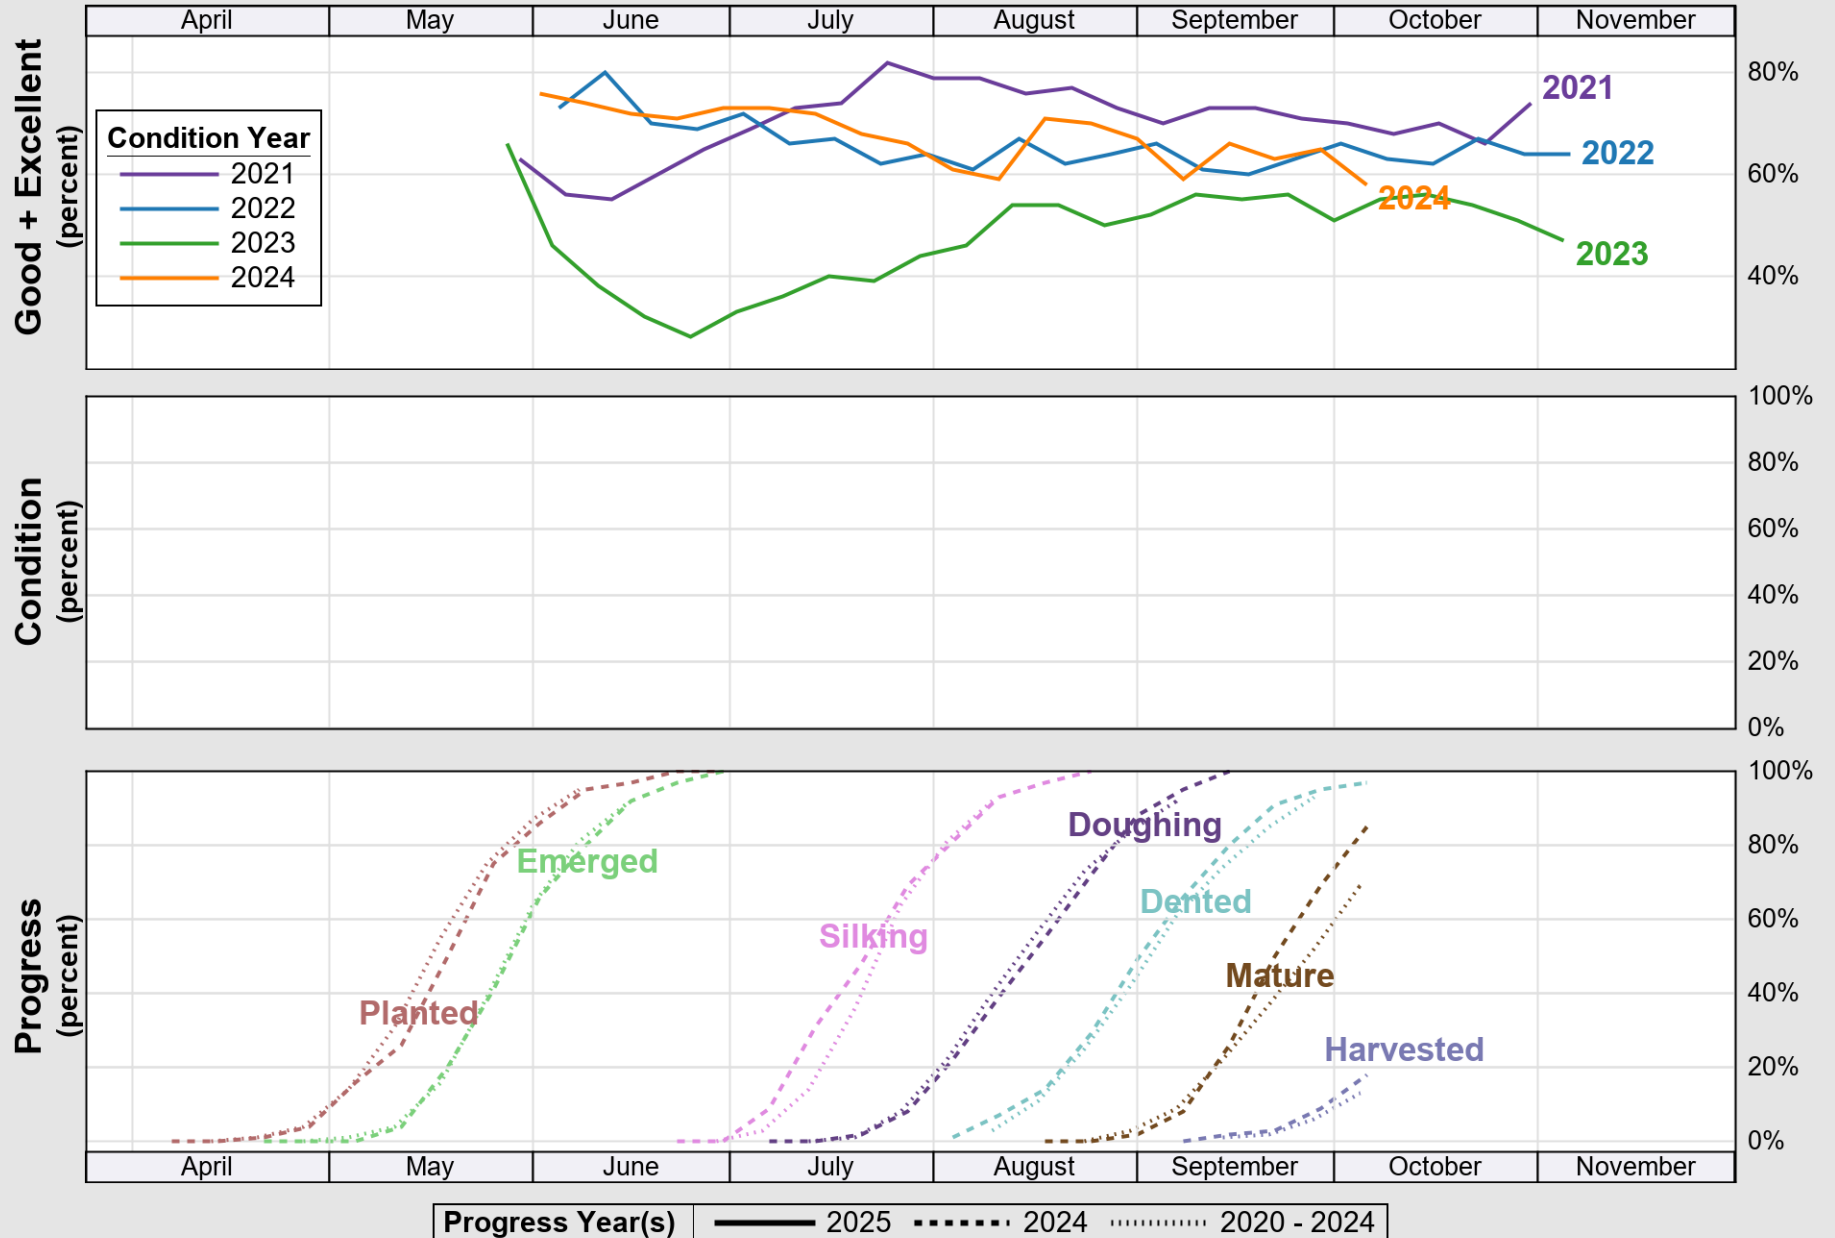

USDA

Crop Progress and Condition: Corn in Michigan , 2025

NASS

Source: National Agricultural Statistics Service (NASS), Crop Progress Report

USDA

Crop Progress and Condition: Oats in Michigan , 2025

NASS

Progress Year(s) ——— 2025 2024 - - - - - 2020 - 2024

Source: National Agricultural Statistics Service (NASS), Crop Progress Report

Source: National Agricultural Statistics Service (NASS), Crop Progress Report

USDA

Crop Progress and Condition: Soybeans in Michigan , 2025

NASS

Source: National Agricultural Statistics Service (NASS), Crop Progress Report

USDA

Crop Progress and Condition: Sugar Beets in Michigan , 2025

NASS

Source: National Agricultural Statistics Service (NASS), Crop Progress Report

USDA

Crop Progress and Condition: Winter Wheat in Michigan , 2025

NASS

Source: National Agricultural Statistics Service (NASS), Crop Progress Report