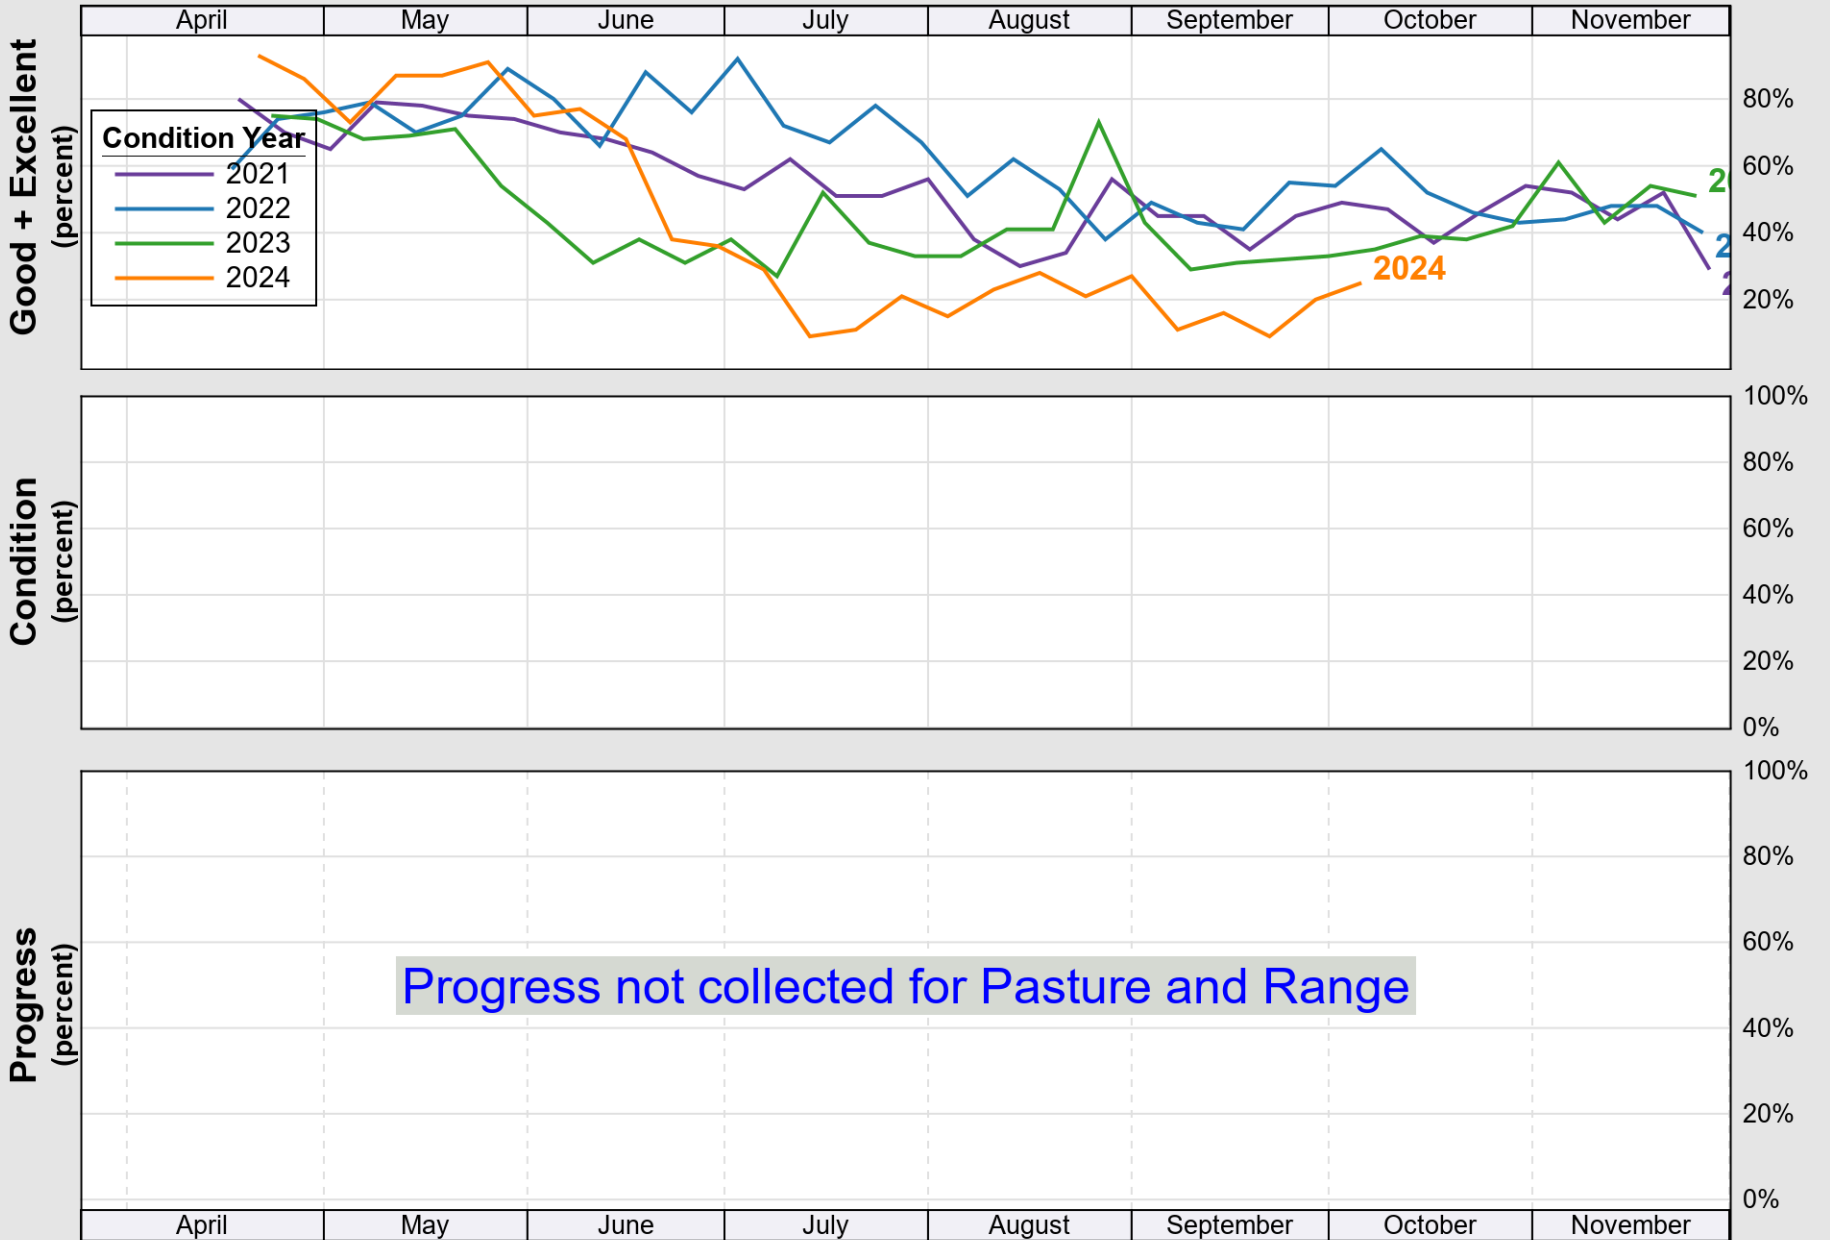

# Crop Progress and Condition: Corn in Maryland , 2025

NASS

Progress Year(s) ——— 2025    ····· 2024    ······ 2020 - 2024

Source: National Agricultural Statistics Service (NASS), Crop Progress Report

Source: National Agricultural Statistics Service (NASS), Crop Progress Report