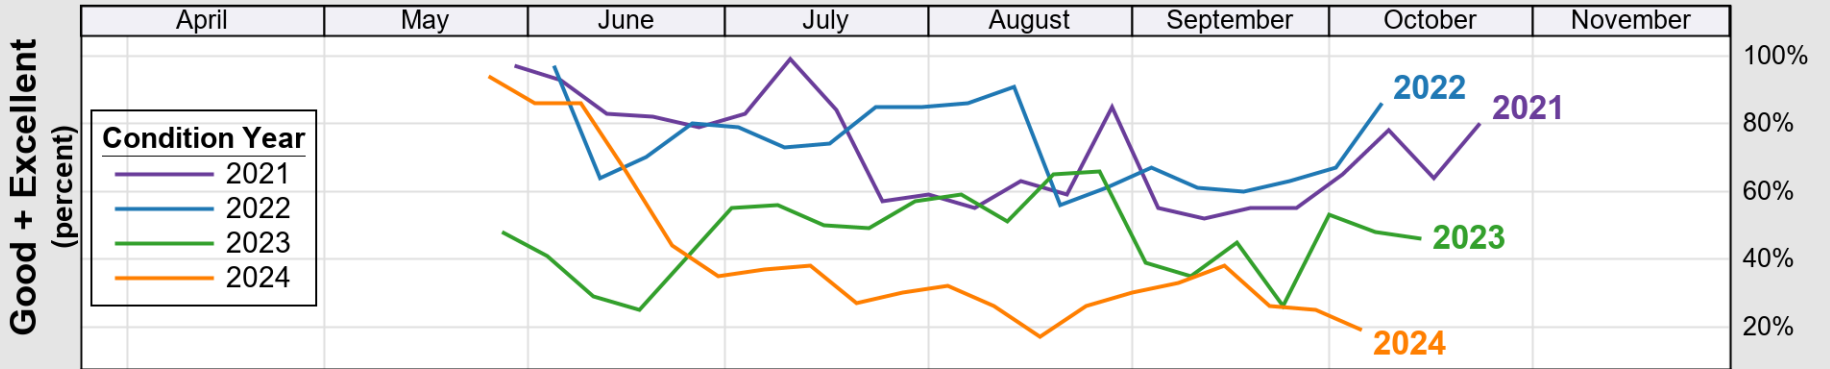

# Crop Progress and Condition: Corn in Maryland , 2025

NASS

Progress Year(s) ——— 2025    ····· 2024    ······ 2020 - 2024

Source: National Agricultural Statistics Service (NASS), Crop Progress Report

Source: National Agricultural Statistics Service (NASS), Crop Progress Report