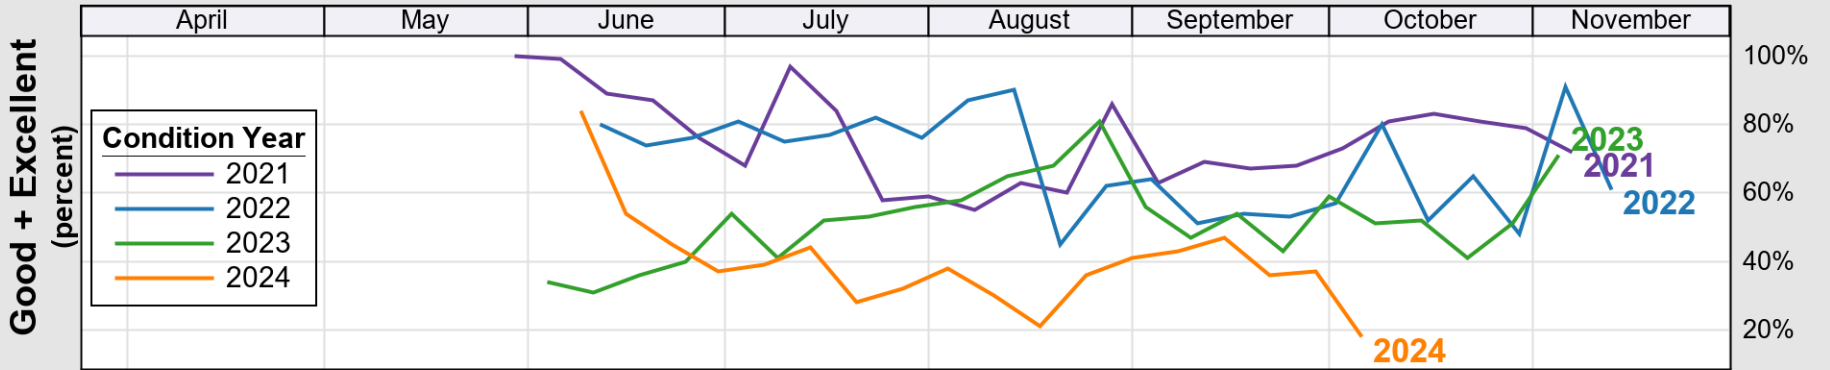

USDA

Crop Progress and Condition: Soybeans in Maryland , 2025

NASS

Progress Year(s) ——— 2025   2024   ..... 2020 - 2024

Source: National Agricultural Statistics Service (NASS), Crop Progress Report