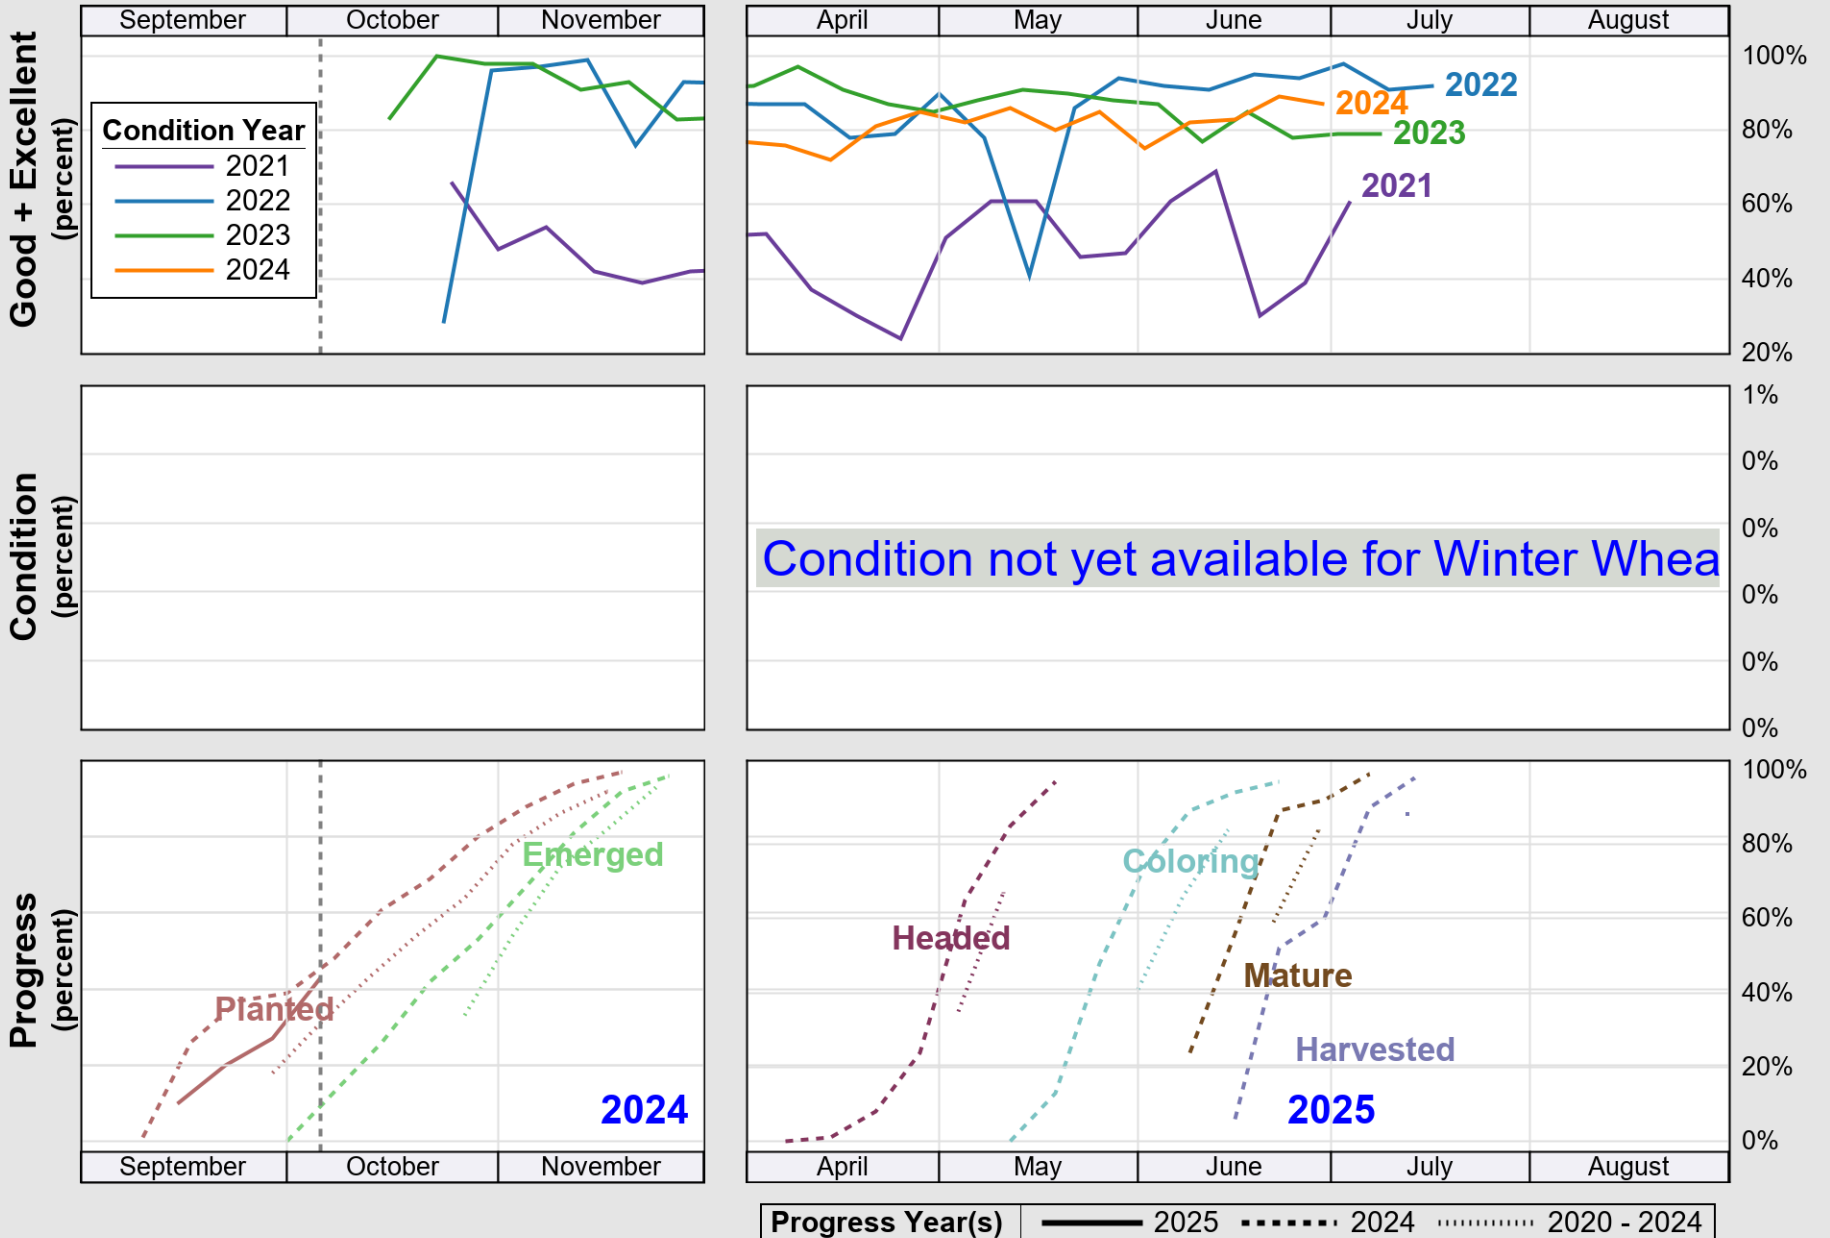

# Crop Progress and Condition: Corn in Maryland , 2025

NASS

Progress Year(s) ——— 2025    ····· 2024    ······ 2020 - 2024

Source: National Agricultural Statistics Service (NASS), Crop Progress Report

Source: National Agricultural Statistics Service (NASS), Crop Progress Report

# Crop Progress and Condition: Soybeans in Maryland , 2025

NASS

Progress Year(s) ——— 2025    ..... 2024    ..... 2020 - 2024

Source: National Agricultural Statistics Service (NASS), Crop Progress Report

USDA

### Crop Progress and Condition: Winter Wheat in Maryland , 2025

NASS

Source: National Agricultural Statistics Service (NASS), Crop Progress Report