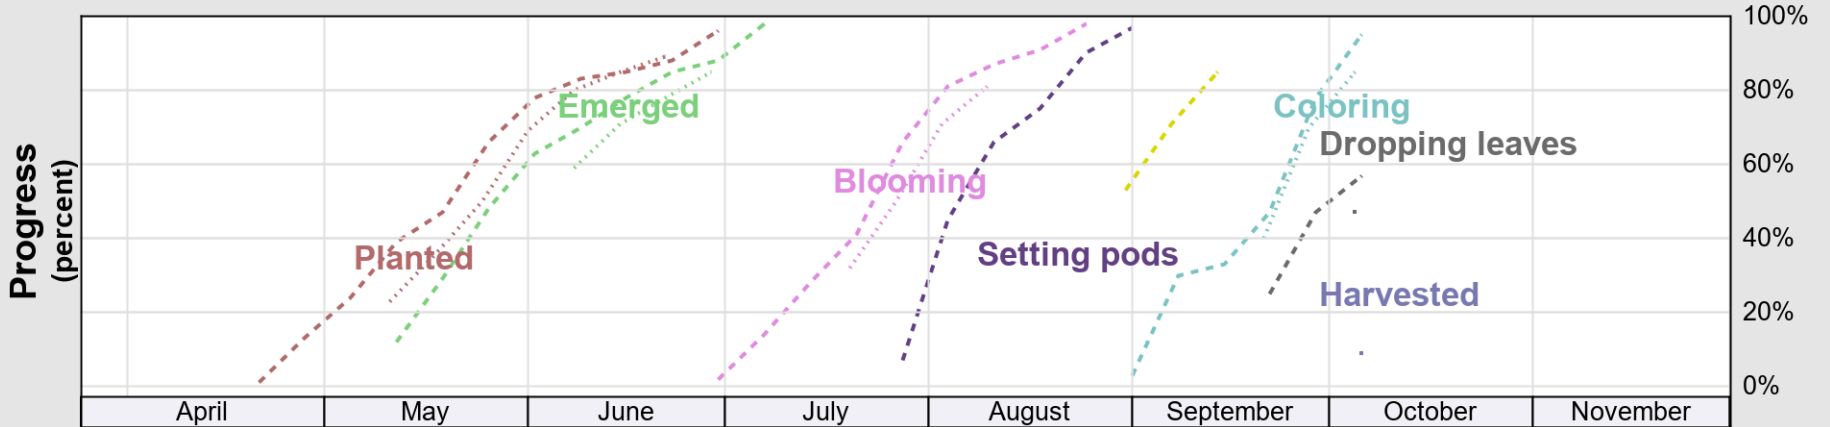

USDA

Crop Progress and Condition: Soybeans in Maryland , 2025

NASS

Progress Year(s) ——— 2025   2024   ..... 2020 - 2024

Source: National Agricultural Statistics Service (NASS), Crop Progress Report