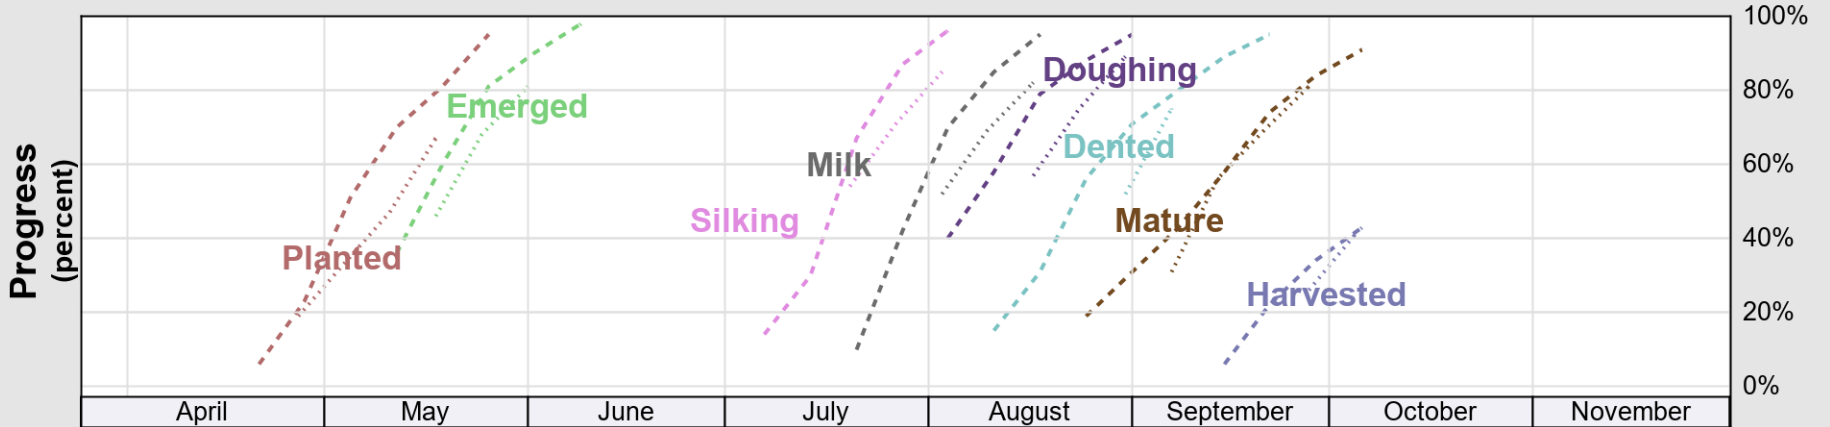

# Crop Progress and Condition: Corn in Maryland , 2025

NASS

Progress Year(s) ——— 2025    ····· 2024    ······ 2020 - 2024

Source: National Agricultural Statistics Service (NASS), Crop Progress Report

Source: National Agricultural Statistics Service (NASS), Crop Progress Report