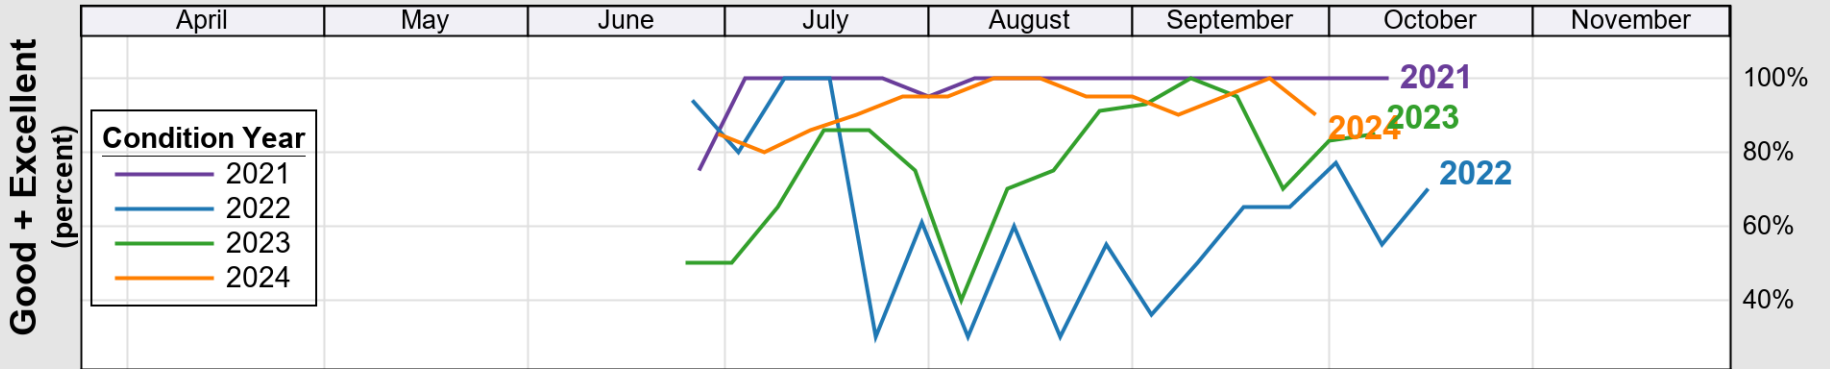

USDA

Crop Progress and Condition: Corn in Massachusetts , 2025

NASS

Progress Year(s) — 2025 - - - - - 2024 2020 - 2024

Source: National Agricultural Statistics Service (NASS), Crop Progress Report

USDA Crop Progress and Condition: Pasture and Range in Massachusetts , 2025 NASS