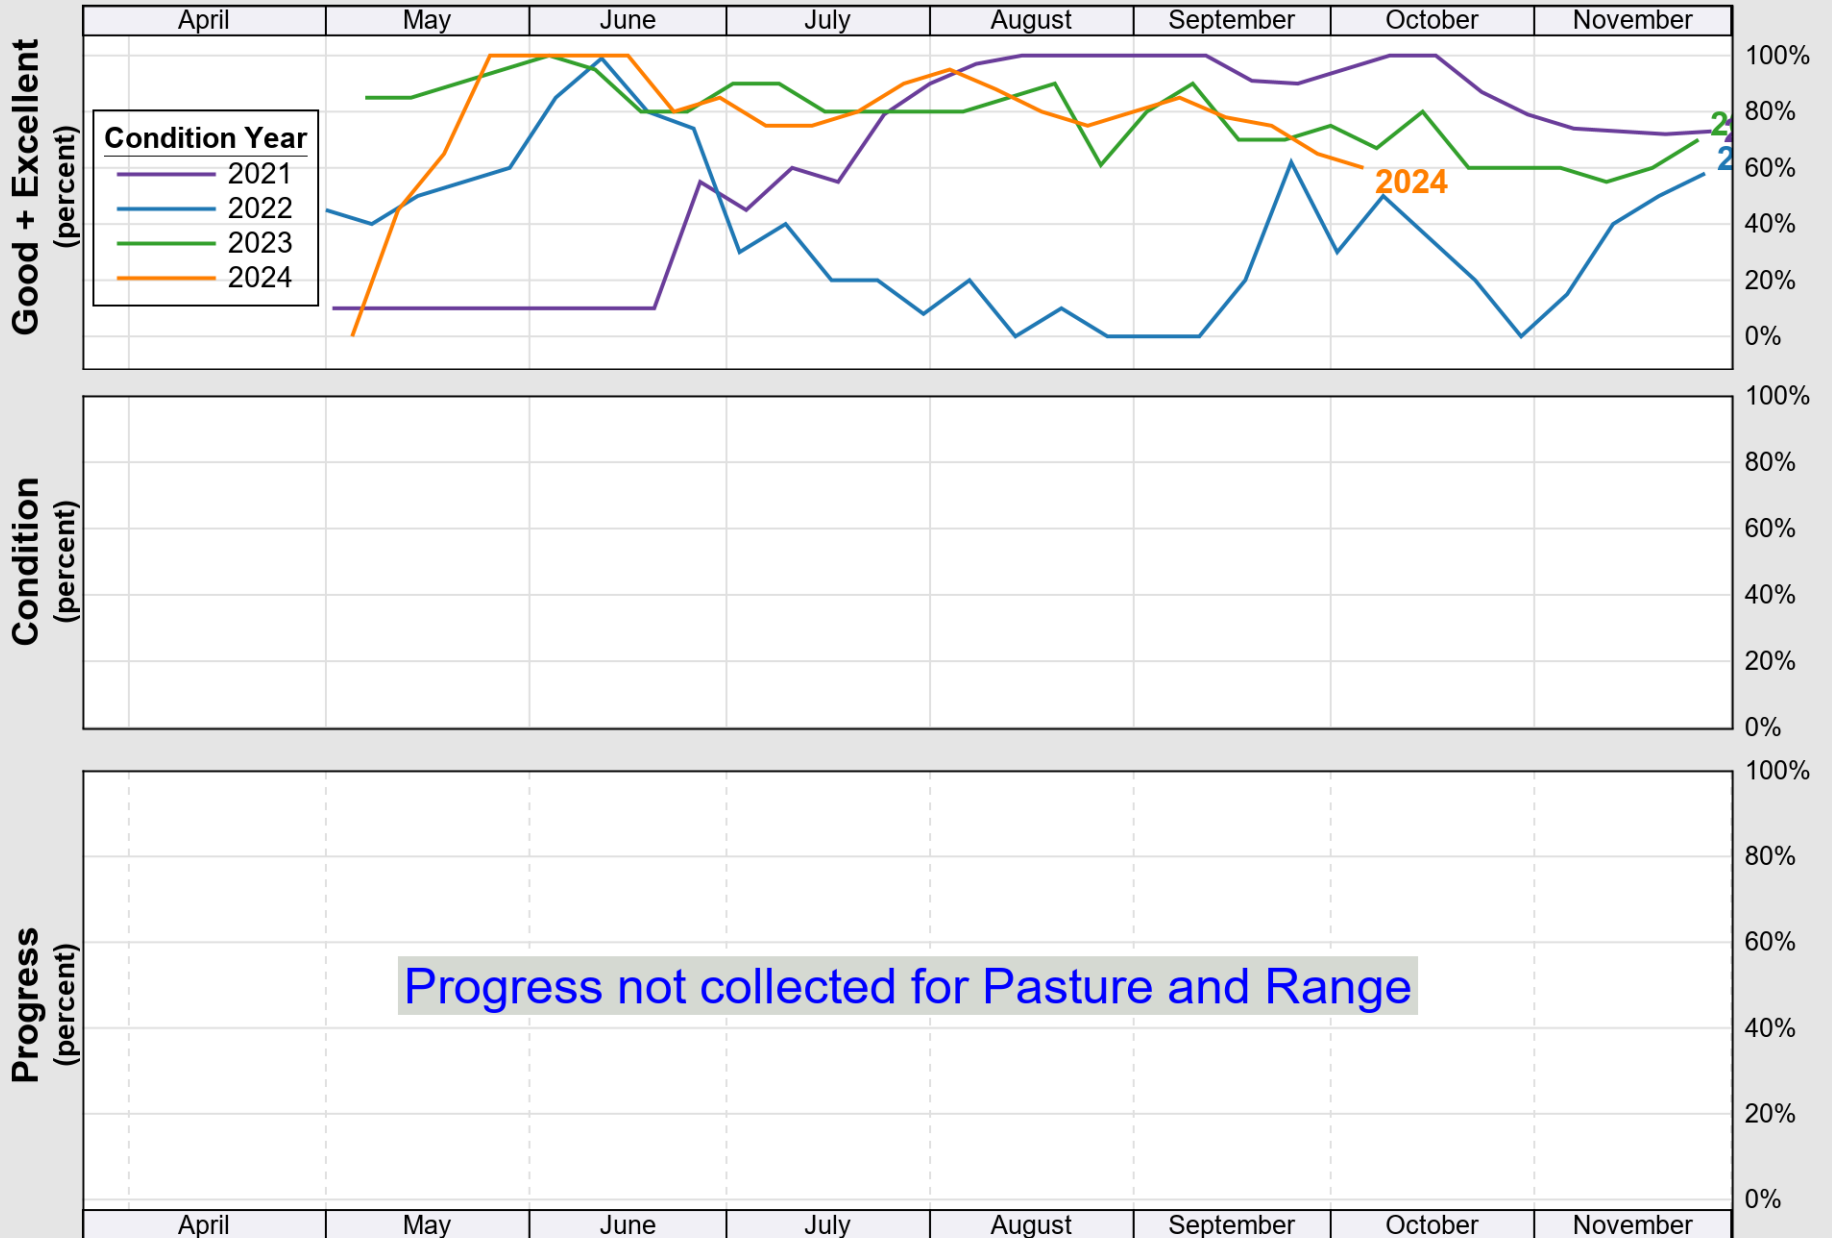

USDA

Crop Progress and Condition: Corn in Massachusetts , 2025

NASS

Progress Year(s) — 2025 - - - - - 2024 2020 - 2024

Source: National Agricultural Statistics Service (NASS), Crop Progress Report

USDA Crop Progress and Condition: Pasture and Range in Massachusetts , 2025 NASS

Source: National Agricultural Statistics Service (NASS), Crop Progress Report