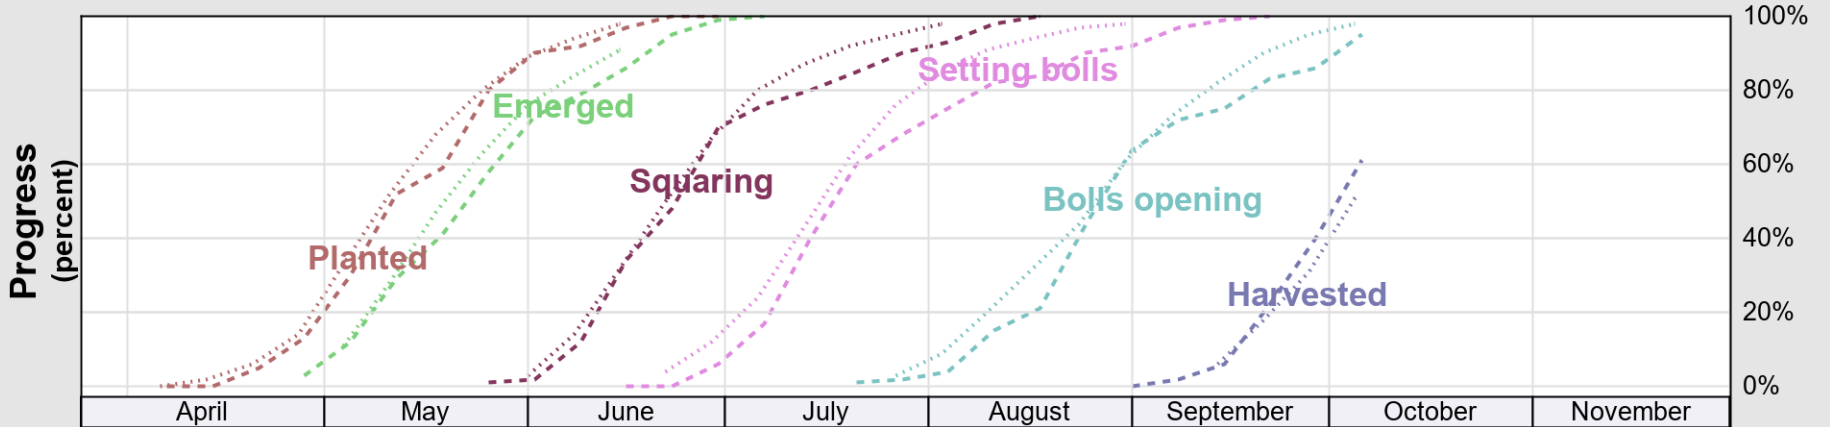

USDA

Crop Progress and Condition: Corn in Louisiana , 2025

NASS

Source: National Agricultural Statistics Service (NASS), Crop Progress Report

USDA

Crop Progress and Condition: Cotton in Louisiana , 2025

NASS

Progress Year(s) ——— 2025 2024 - - - - - 2020 - 2024

Source: National Agricultural Statistics Service (NASS), Crop Progress Report

Source: National Agricultural Statistics Service (NASS), Crop Progress Report