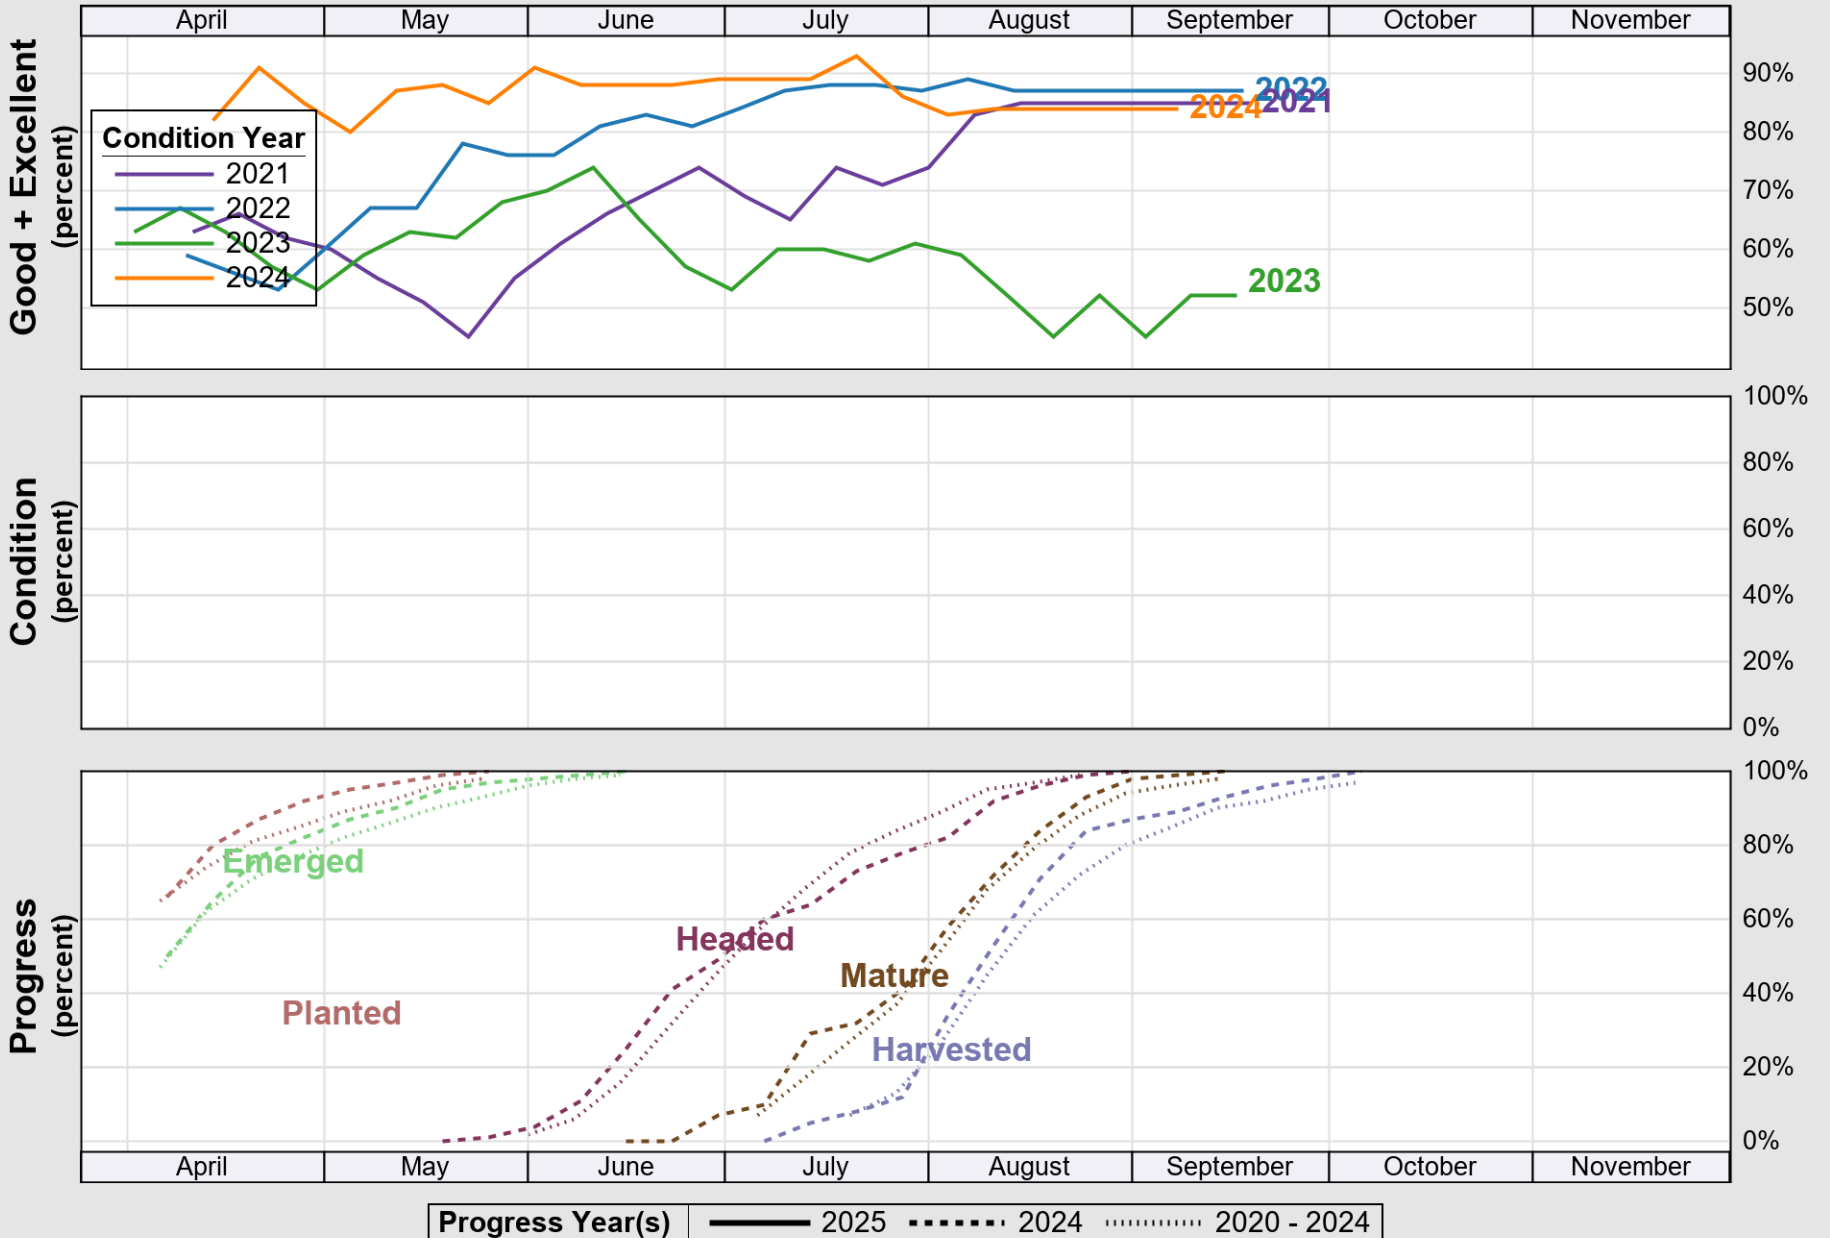

USDA

Crop Progress and Condition: Corn in Louisiana , 2025

NASS

Source: National Agricultural Statistics Service (NASS), Crop Progress Report

USDA

Crop Progress and Condition: Cotton in Louisiana , 2025

NASS

Progress Year(s) ——— 2025 2024 - - - - - 2020 - 2024

Source: National Agricultural Statistics Service (NASS), Crop Progress Report

Source: National Agricultural Statistics Service (NASS), Crop Progress Report

USDA

Crop Progress and Condition: Rice in Louisiana , 2025

NASS

Source: National Agricultural Statistics Service (NASS), Crop Progress Report

USDA

Crop Progress and Condition: Soybeans in Louisiana , 2025

NASS