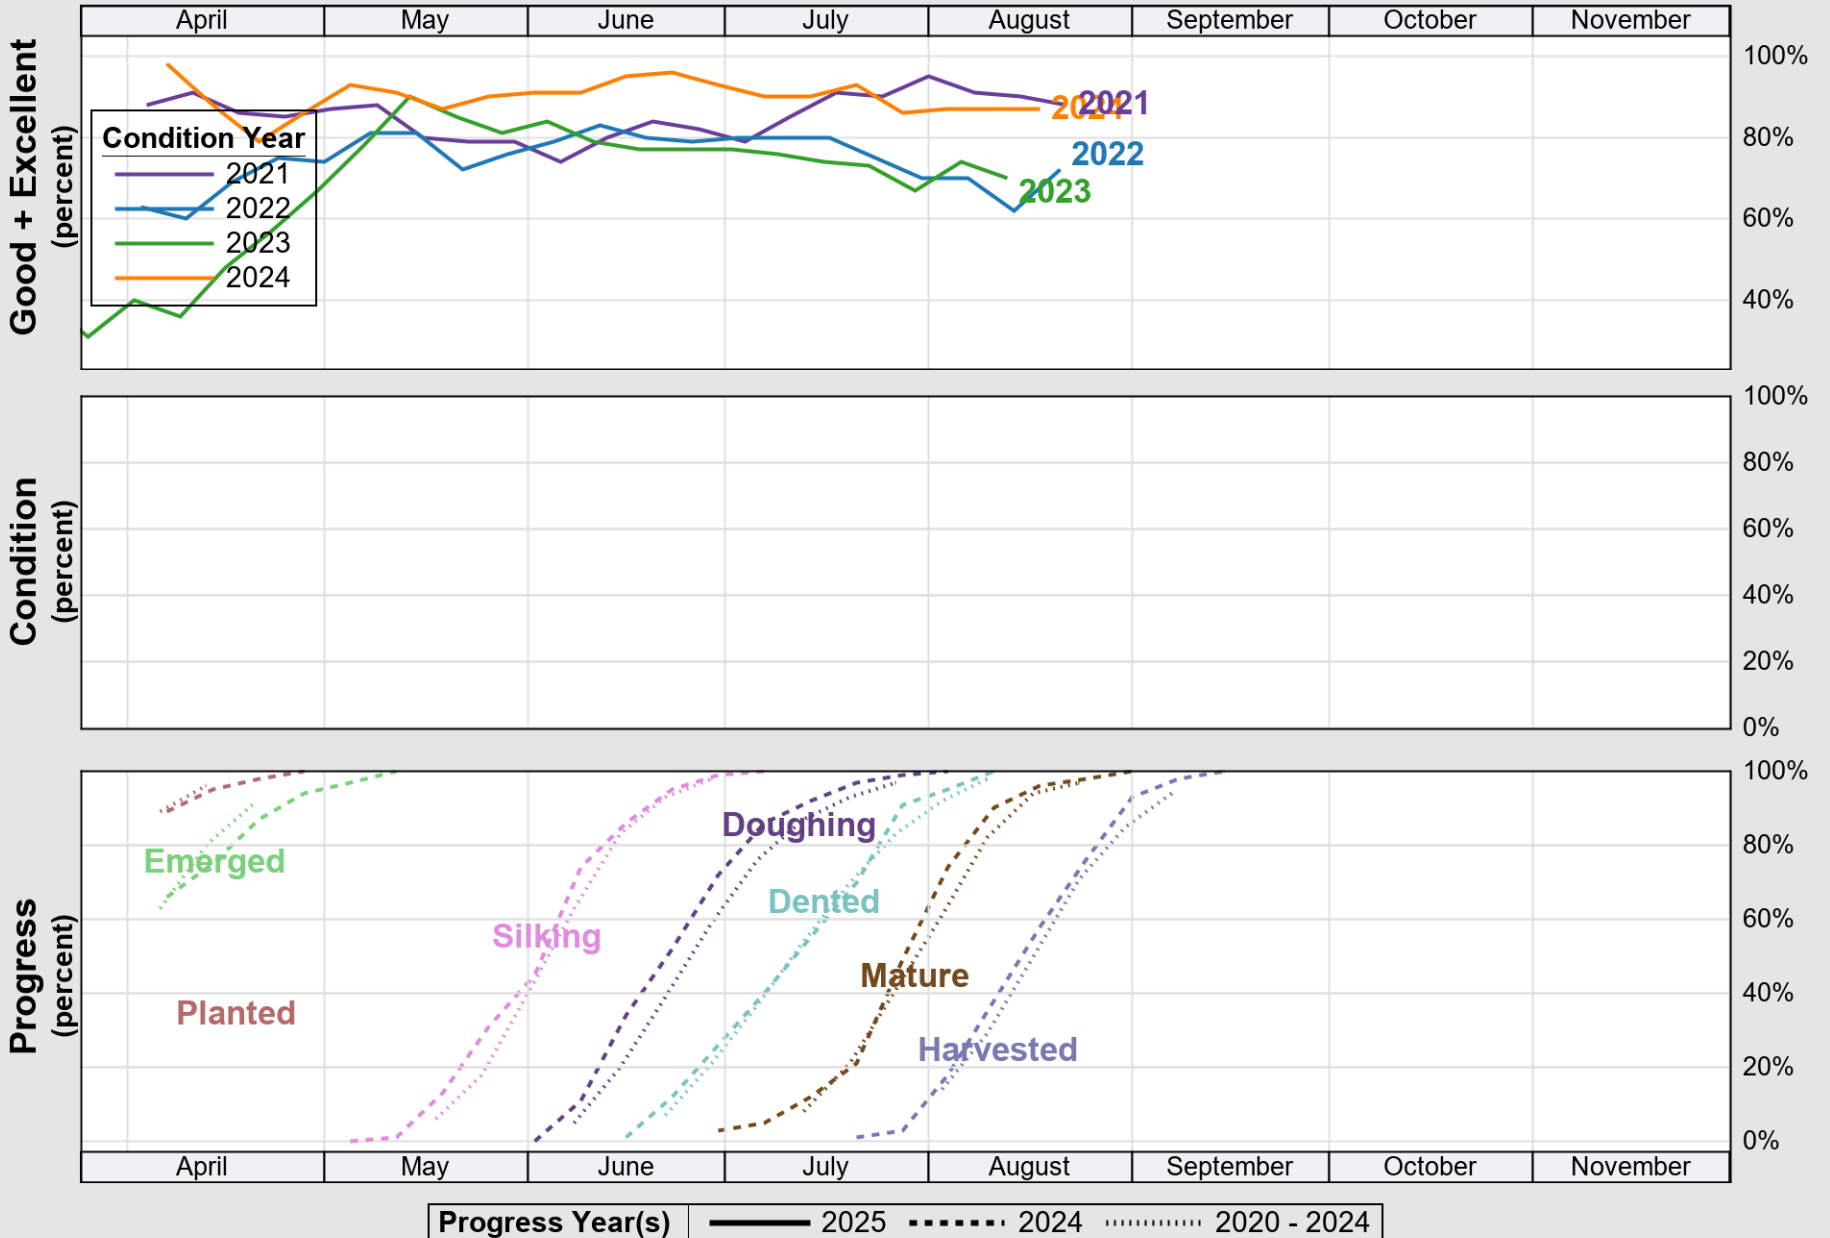

USDA

Crop Progress and Condition: Corn in Louisiana , 2025

NASS

Source: National Agricultural Statistics Service (NASS), Crop Progress Report

USDA

Crop Progress and Condition: Cotton in Louisiana , 2025

NASS

Progress Year(s) ——— 2025 2024 - - - - - 2020 - 2024

Source: National Agricultural Statistics Service (NASS), Crop Progress Report

Source: National Agricultural Statistics Service (NASS), Crop Progress Report

USDA

Crop Progress and Condition: Rice in Louisiana , 2025

NASS

Source: National Agricultural Statistics Service (NASS), Crop Progress Report

USDA

Crop Progress and Condition: Soybeans in Louisiana , 2025

NASS