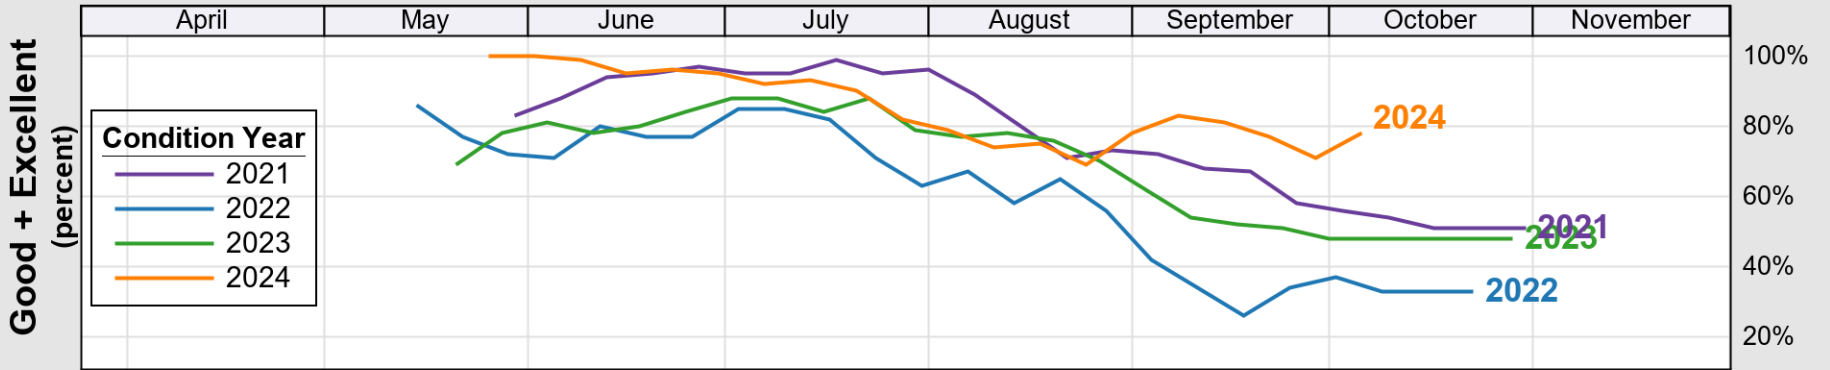

USDA

Crop Progress and Condition: Corn in Louisiana , 2025

NASS

Source: National Agricultural Statistics Service (NASS), Crop Progress Report

USDA

Crop Progress and Condition: Cotton in Louisiana , 2025

NASS

Progress Year(s) ——— 2025 2024 - - - - - 2020 - 2024

Source: National Agricultural Statistics Service (NASS), Crop Progress Report

Source: National Agricultural Statistics Service (NASS), Crop Progress Report