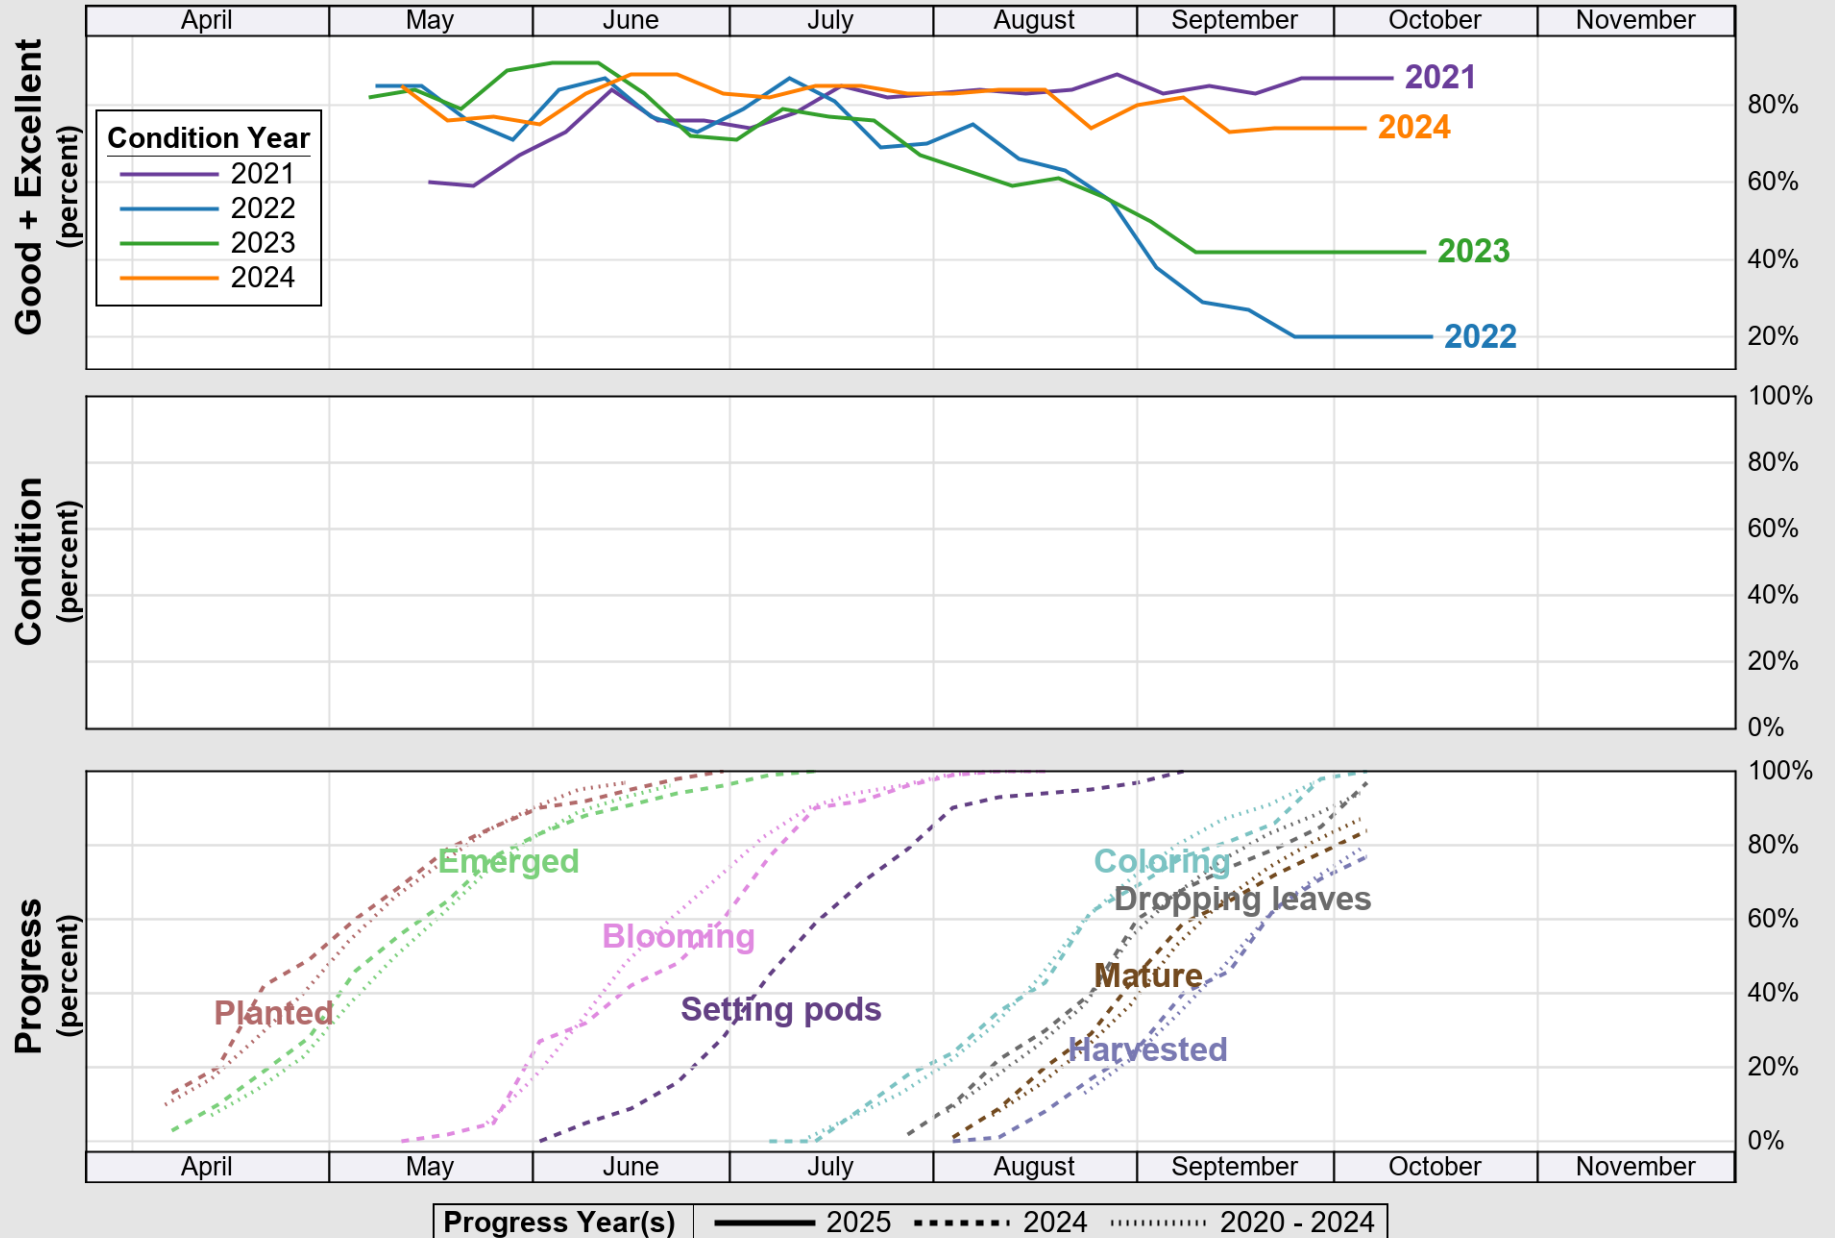

Progress Year(s) ——— 2025 2024 - - - - - 2020 - 2024

Source: National Agricultural Statistics Service (NASS), Crop Progress Report

Source: National Agricultural Statistics Service (NASS), Crop Progress Report

USDA

Crop Progress and Condition: Rice in Louisiana , 2025

NASS

Source: National Agricultural Statistics Service (NASS), Crop Progress Report

USDA

Crop Progress and Condition: Soybeans in Louisiana , 2025

NASS

Source: National Agricultural Statistics Service (NASS), Crop Progress Report

USDA

Crop Progress and Condition: Winter Wheat in Louisiana , 2025

NASS

Source: National Agricultural Statistics Service (NASS), Crop Progress Report