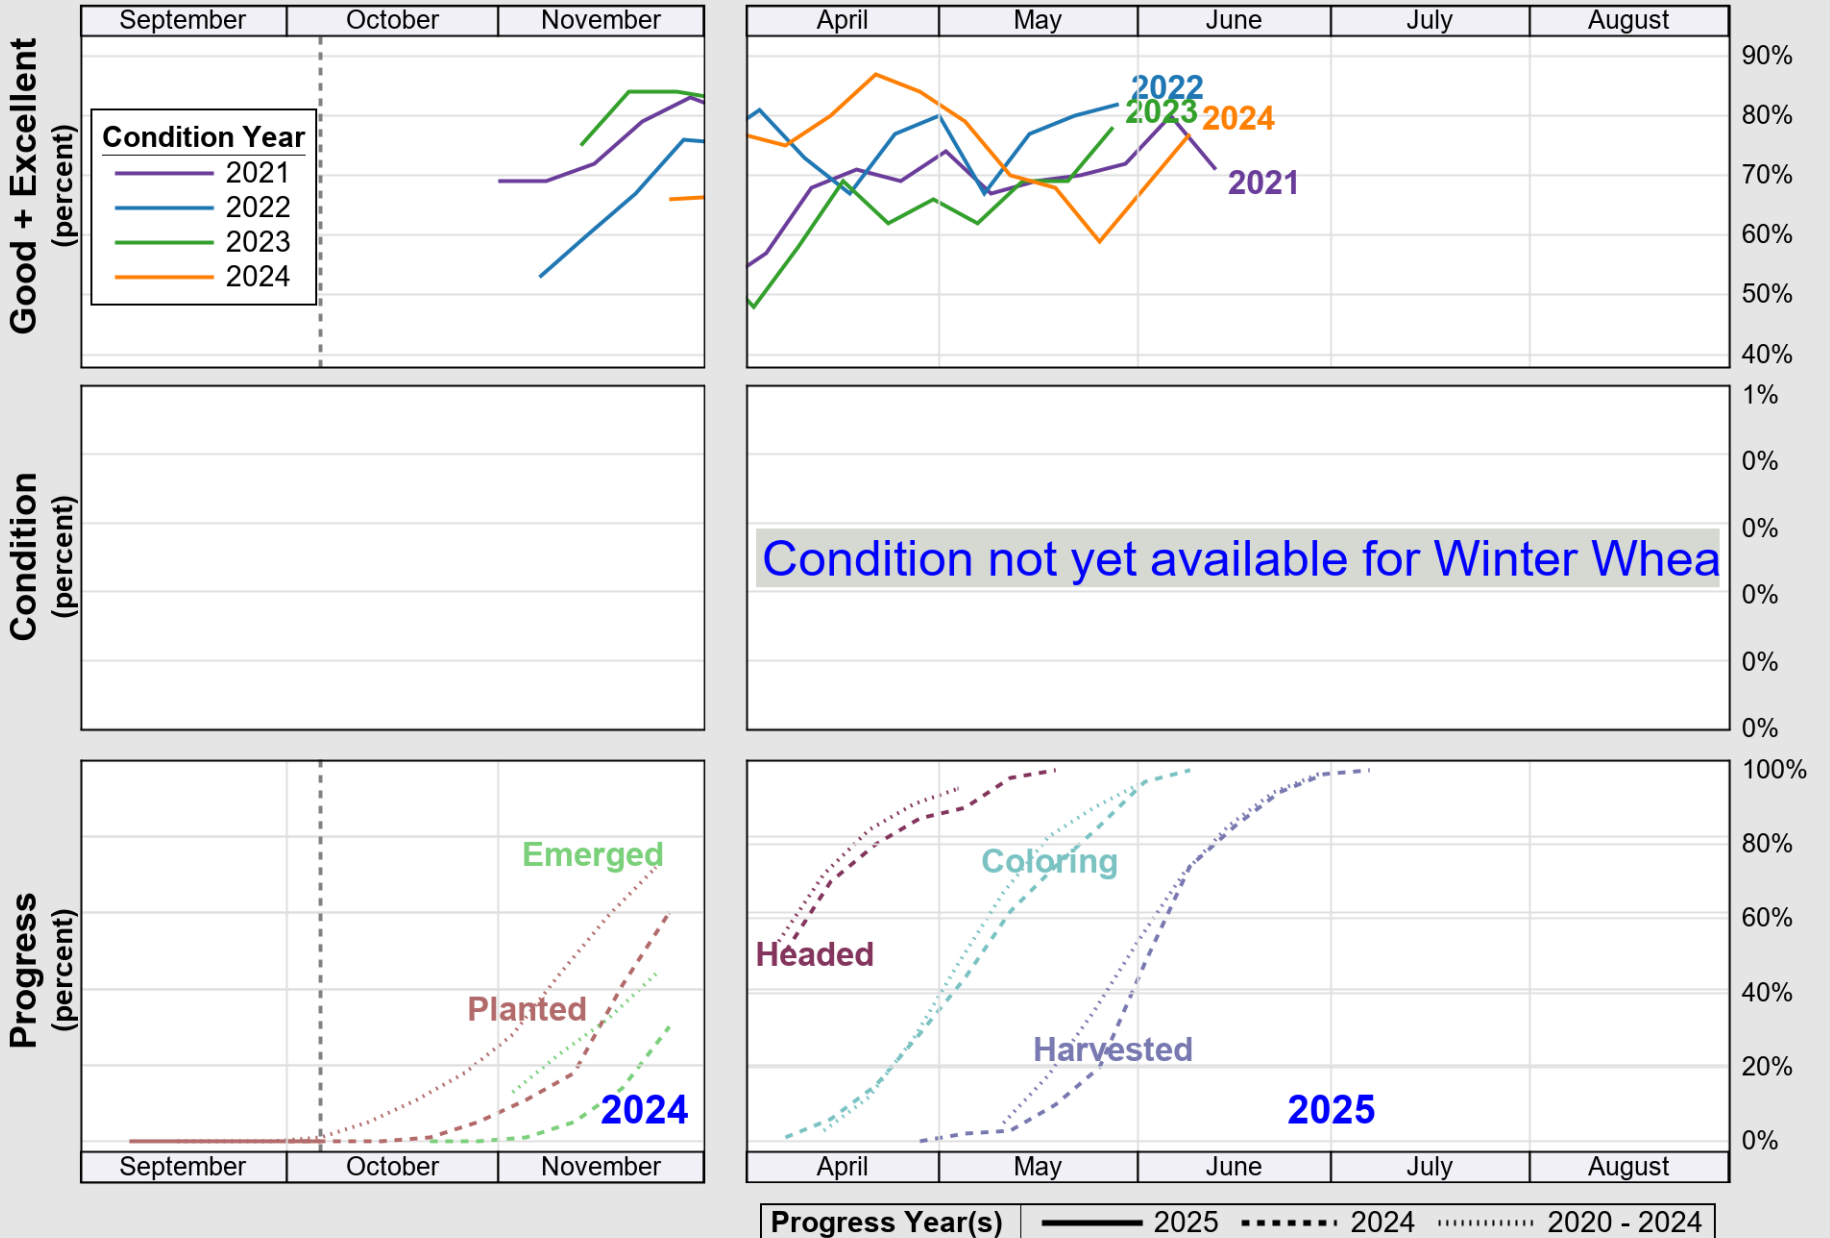

Progress Year(s) ——— 2025 2024 - - - - - 2020 - 2024

Source: National Agricultural Statistics Service (NASS), Crop Progress Report

Source: National Agricultural Statistics Service (NASS), Crop Progress Report

USDA

Crop Progress and Condition: Rice in Louisiana , 2025

NASS

Source: National Agricultural Statistics Service (NASS), Crop Progress Report

USDA

Crop Progress and Condition: Soybeans in Louisiana , 2025

NASS

Source: National Agricultural Statistics Service (NASS), Crop Progress Report

USDA

Crop Progress and Condition: Winter Wheat in Louisiana , 2025

NASS

Source: National Agricultural Statistics Service (NASS), Crop Progress Report