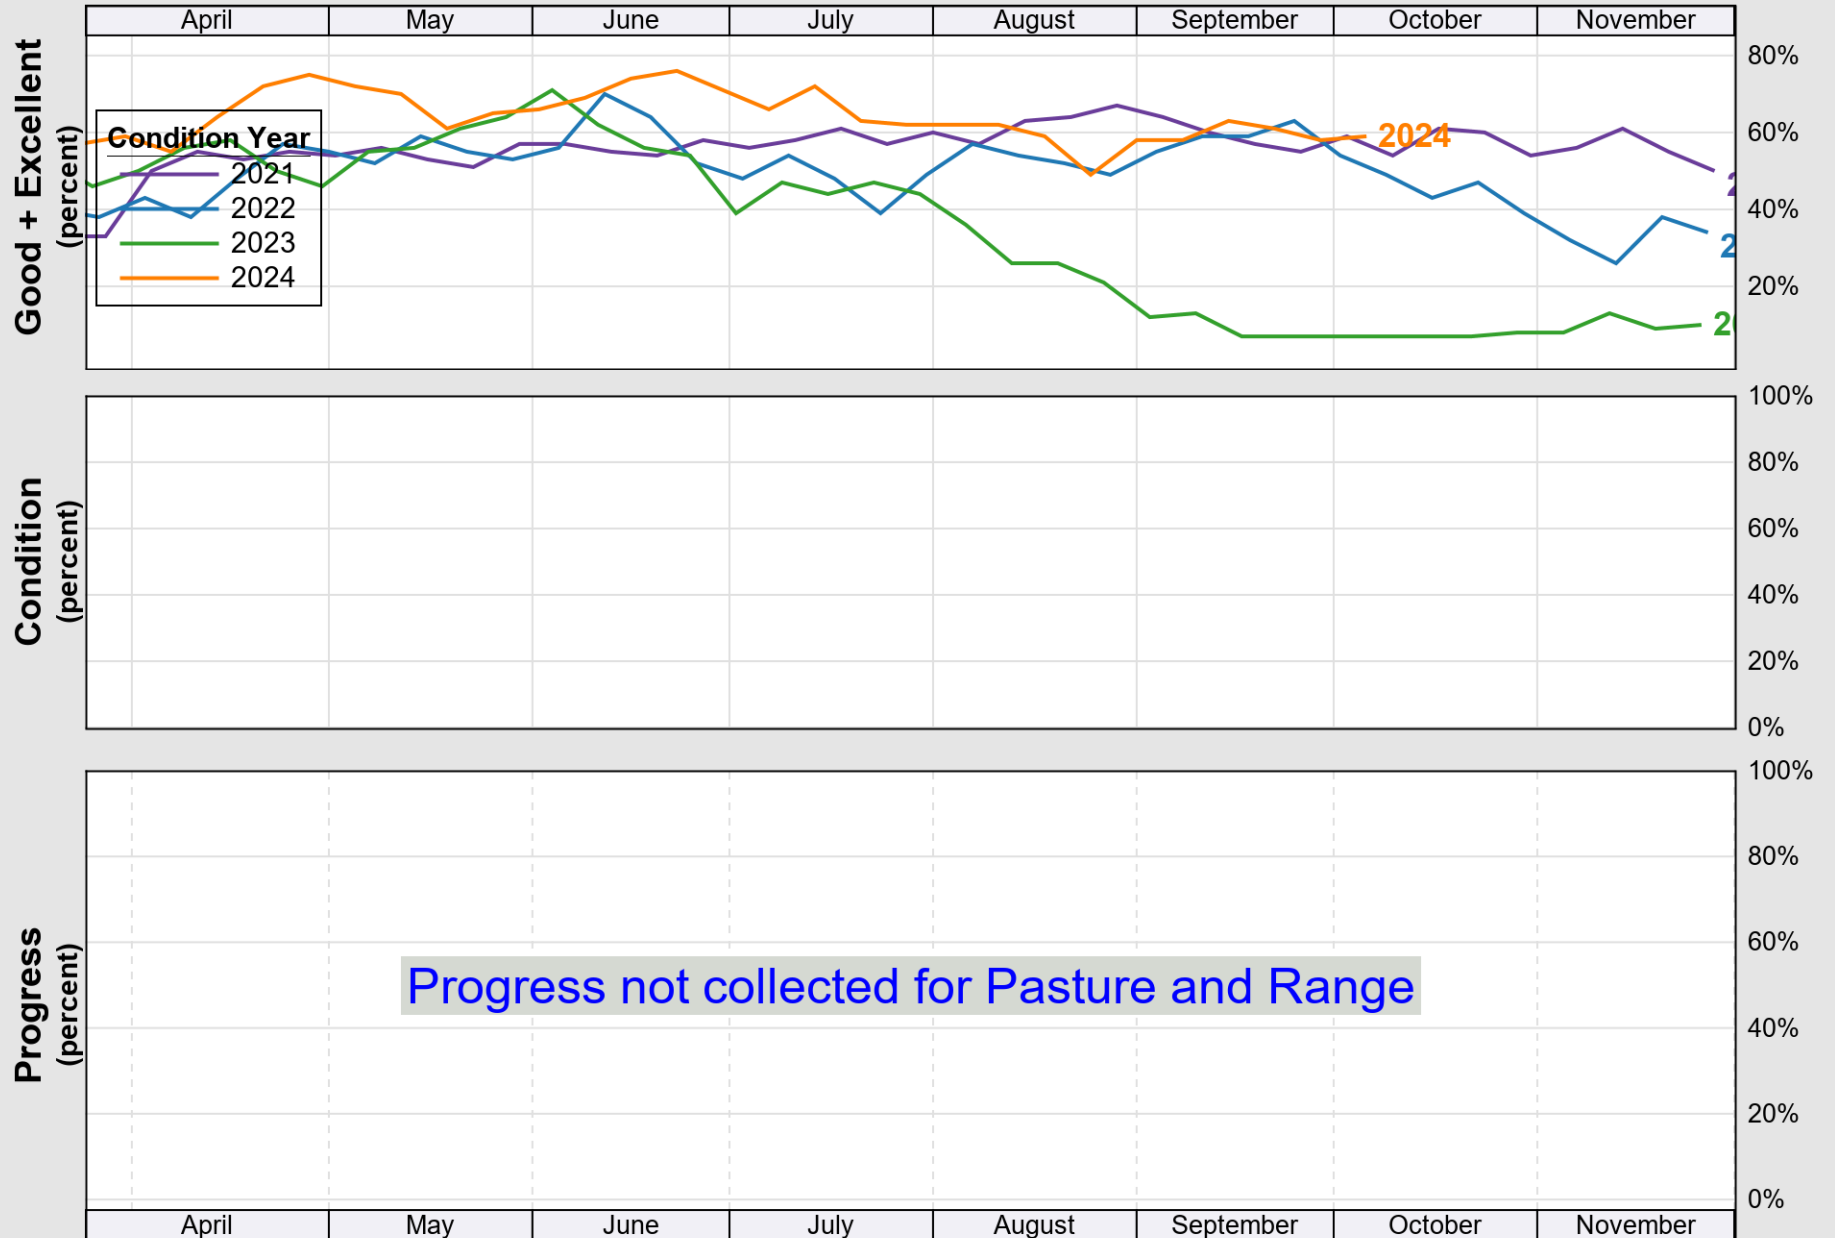

USDA

Crop Progress and Condition: Corn in Louisiana , 2025

NASS

Source: National Agricultural Statistics Service (NASS), Crop Progress Report

USDA

Crop Progress and Condition: Cotton in Louisiana , 2025

NASS

Progress Year(s) ——— 2025 2024 - - - - - 2020 - 2024

Source: National Agricultural Statistics Service (NASS), Crop Progress Report

Source: National Agricultural Statistics Service (NASS), Crop Progress Report