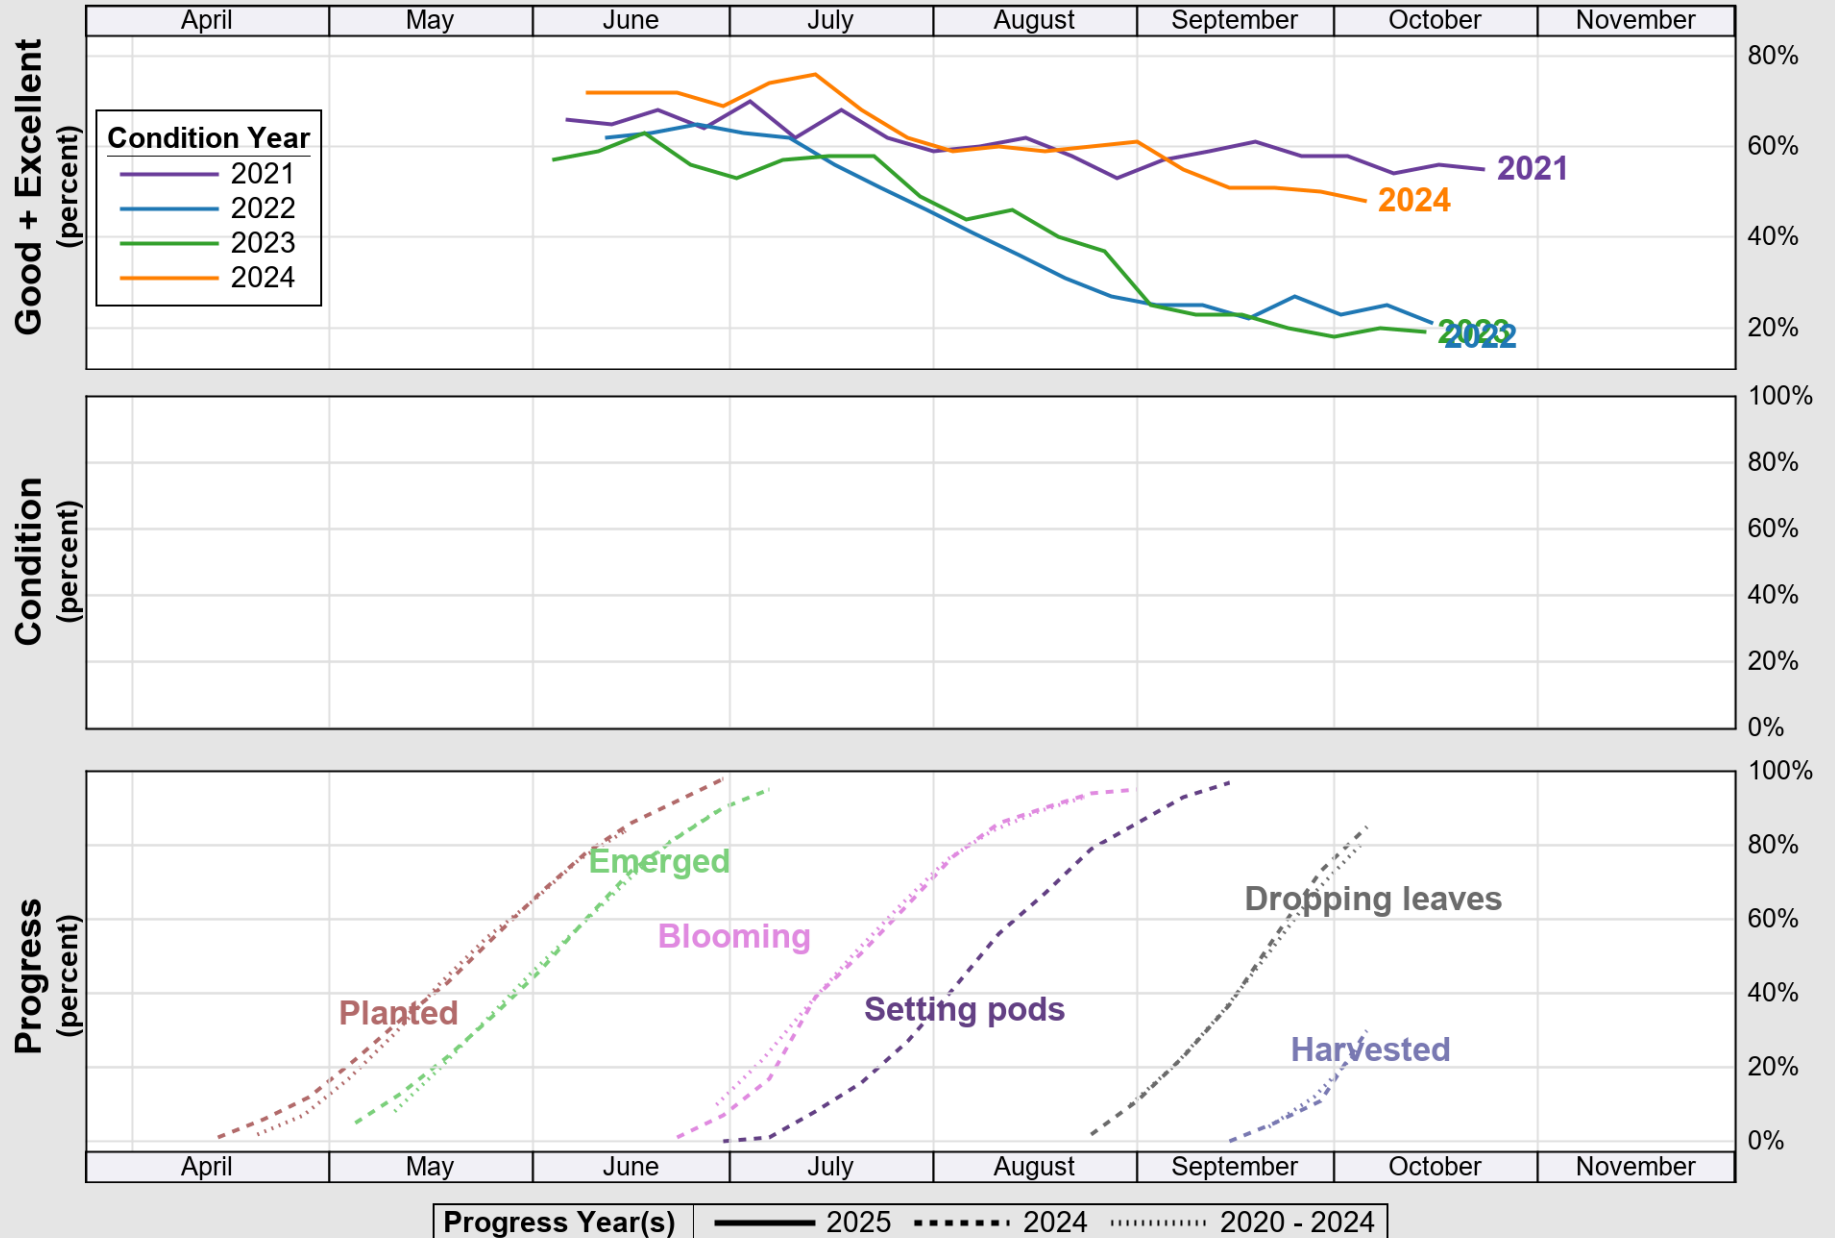

NASS

Source: National Agricultural Statistics Service (NASS), Crop Progress Report

USDA

Crop Progress and Condition: Soybeans in Kansas , 2025

NASS

Source: National Agricultural Statistics Service (NASS), Crop Progress Report

USDA

Crop Progress and Condition: Sunflower in Kansas , 2025

NASS

Source: National Agricultural Statistics Service (NASS), Crop Progress Report

USDA

Crop Progress and Condition: Winter Wheat in Kansas , 2025