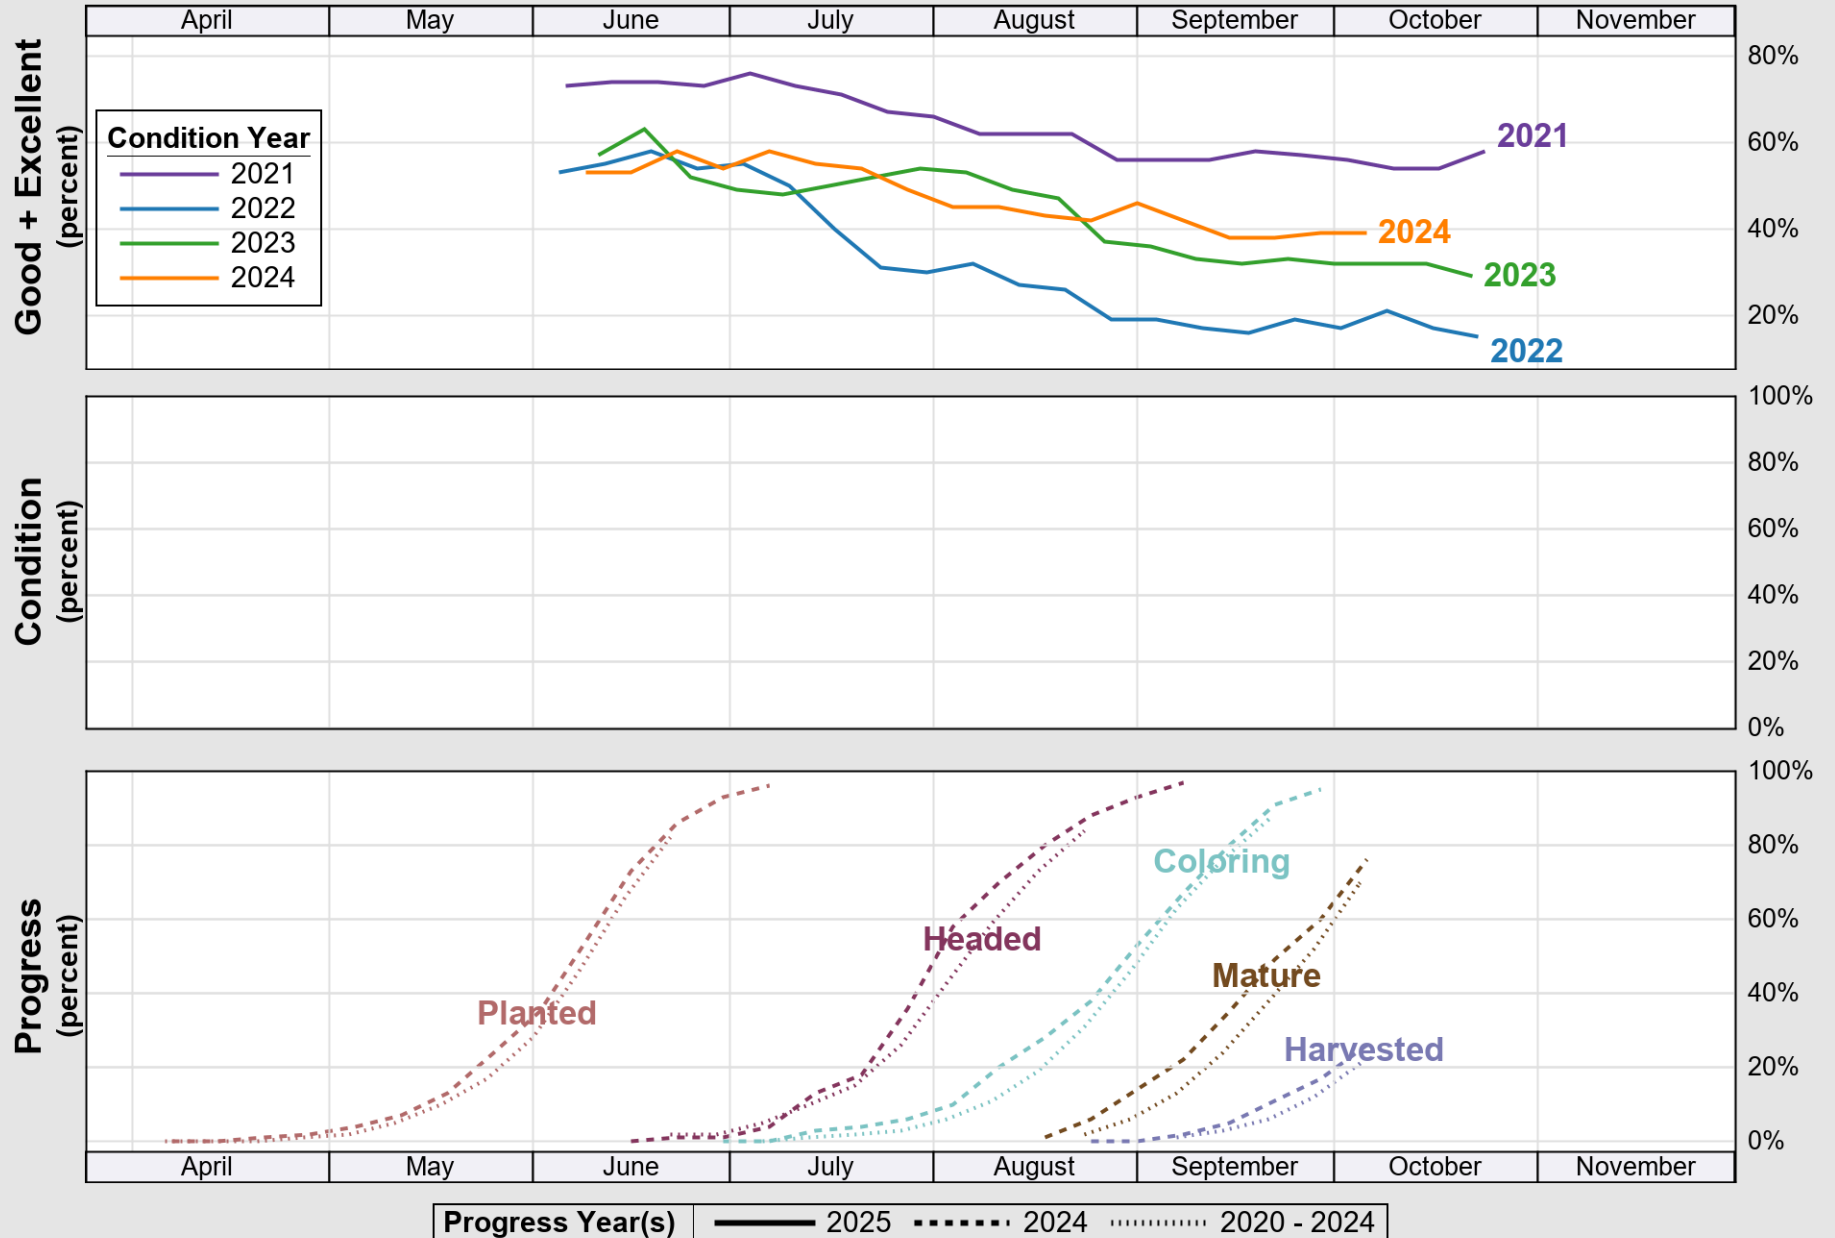

USDA

Crop Progress and Condition: Corn in Kansas , 2025

NASS

Source: National Agricultural Statistics Service (NASS), Crop Progress Report

USDA

Crop Progress and Condition: Cotton in Kansas , 2025

NASS

Source: National Agricultural Statistics Service (NASS), Crop Progress Report

USDA

Crop Progress and Condition: Pasture and Range in Kansas , 2025

NASS

Source: National Agricultural Statistics Service (NASS), Crop Progress Report

USDA

Crop Progress and Condition: Sorghum in Kansas , 2025

NASS

Source: National Agricultural Statistics Service (NASS), Crop Progress Report

USDA

Crop Progress and Condition: Soybeans in Kansas , 2025

NASS

Source: National Agricultural Statistics Service (NASS), Crop Progress Report