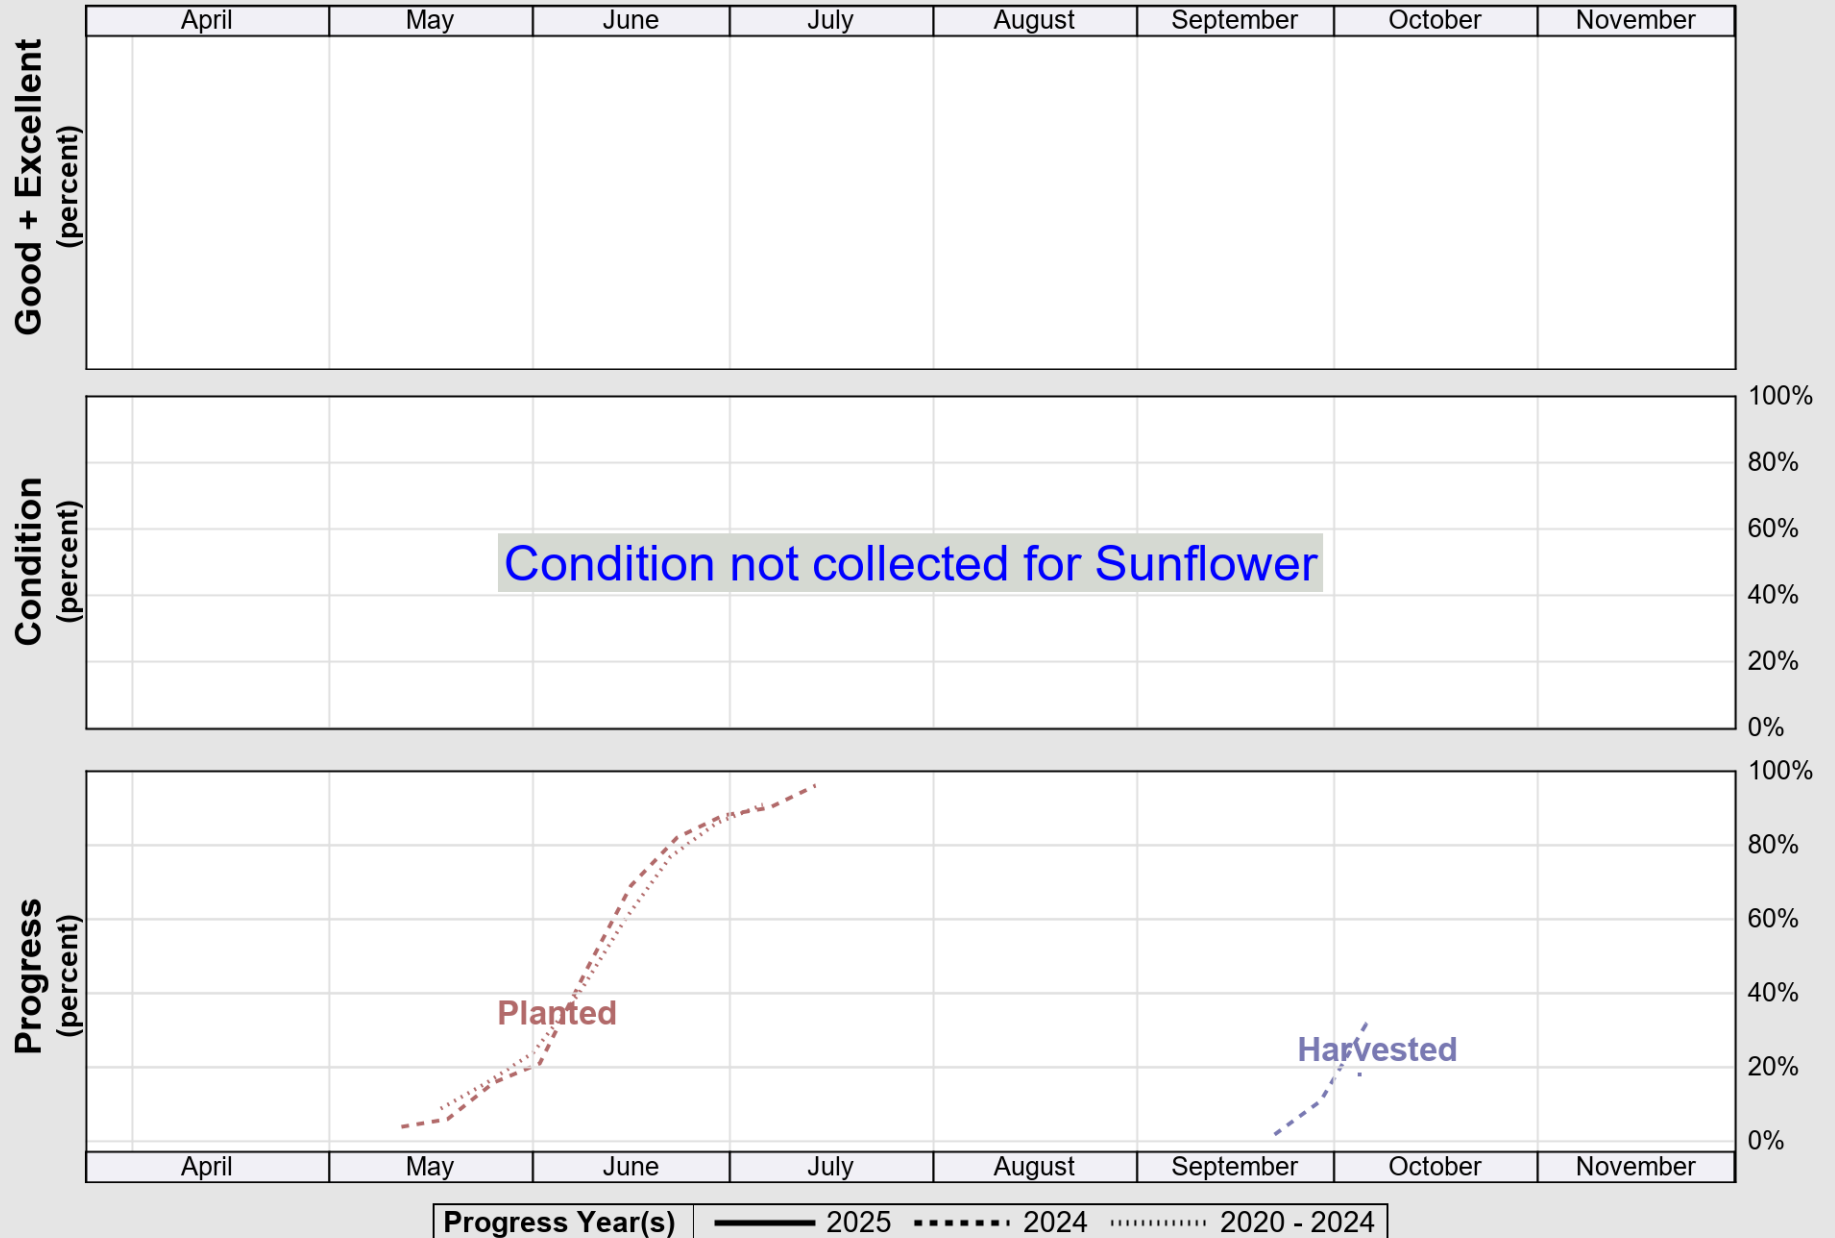

USDA

Crop Progress and Condition: Sunflower in Kansas , 2025

NASS

Source: National Agricultural Statistics Service (NASS), Crop Progress Report