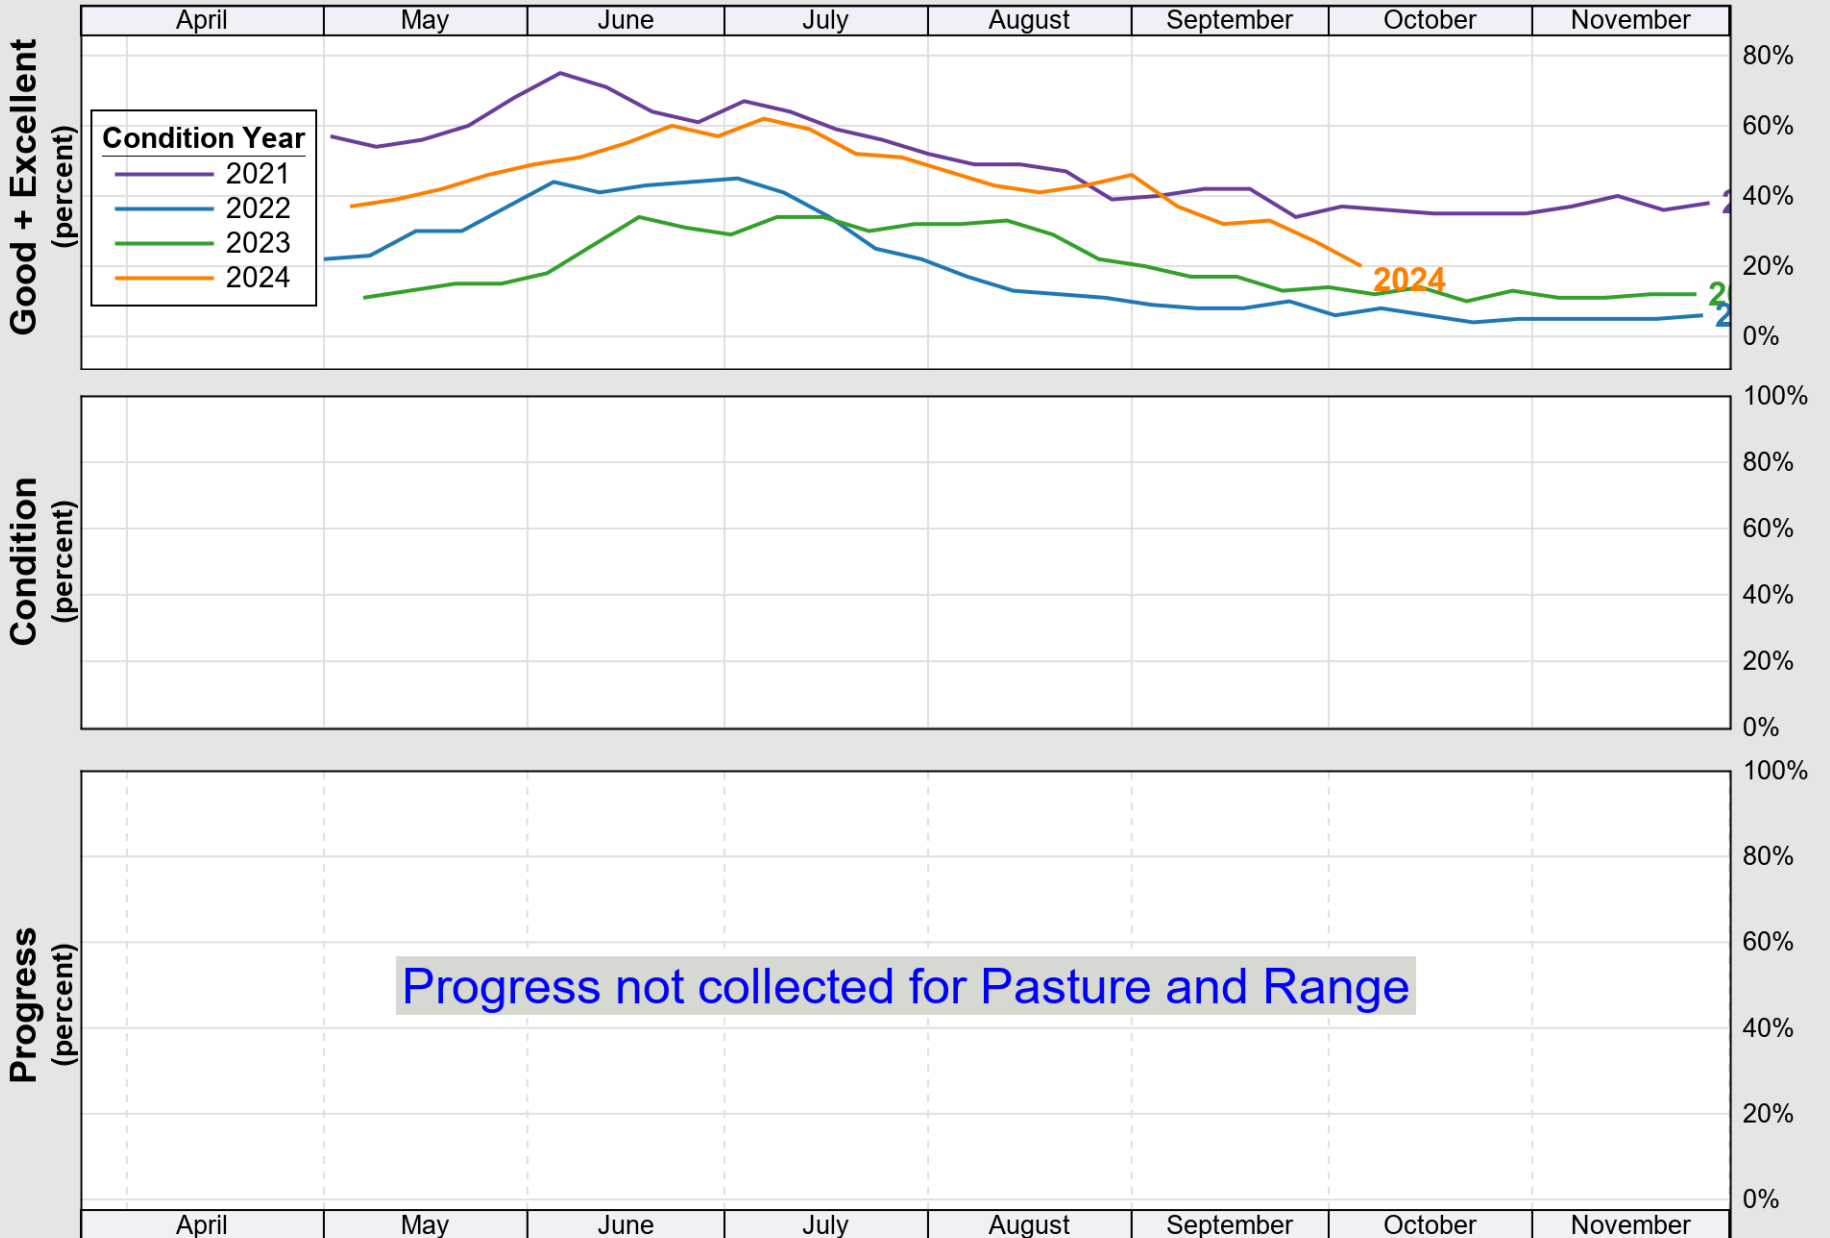

USDA

Crop Progress and Condition: Corn in Kansas , 2025

NASS

Source: National Agricultural Statistics Service (NASS), Crop Progress Report

USDA

Crop Progress and Condition: Cotton in Kansas , 2025

NASS

Source: National Agricultural Statistics Service (NASS), Crop Progress Report

USDA

Crop Progress and Condition: Pasture and Range in Kansas , 2025

NASS

Source: National Agricultural Statistics Service (NASS), Crop Progress Report

USDA

Crop Progress and Condition: Sorghum in Kansas , 2025