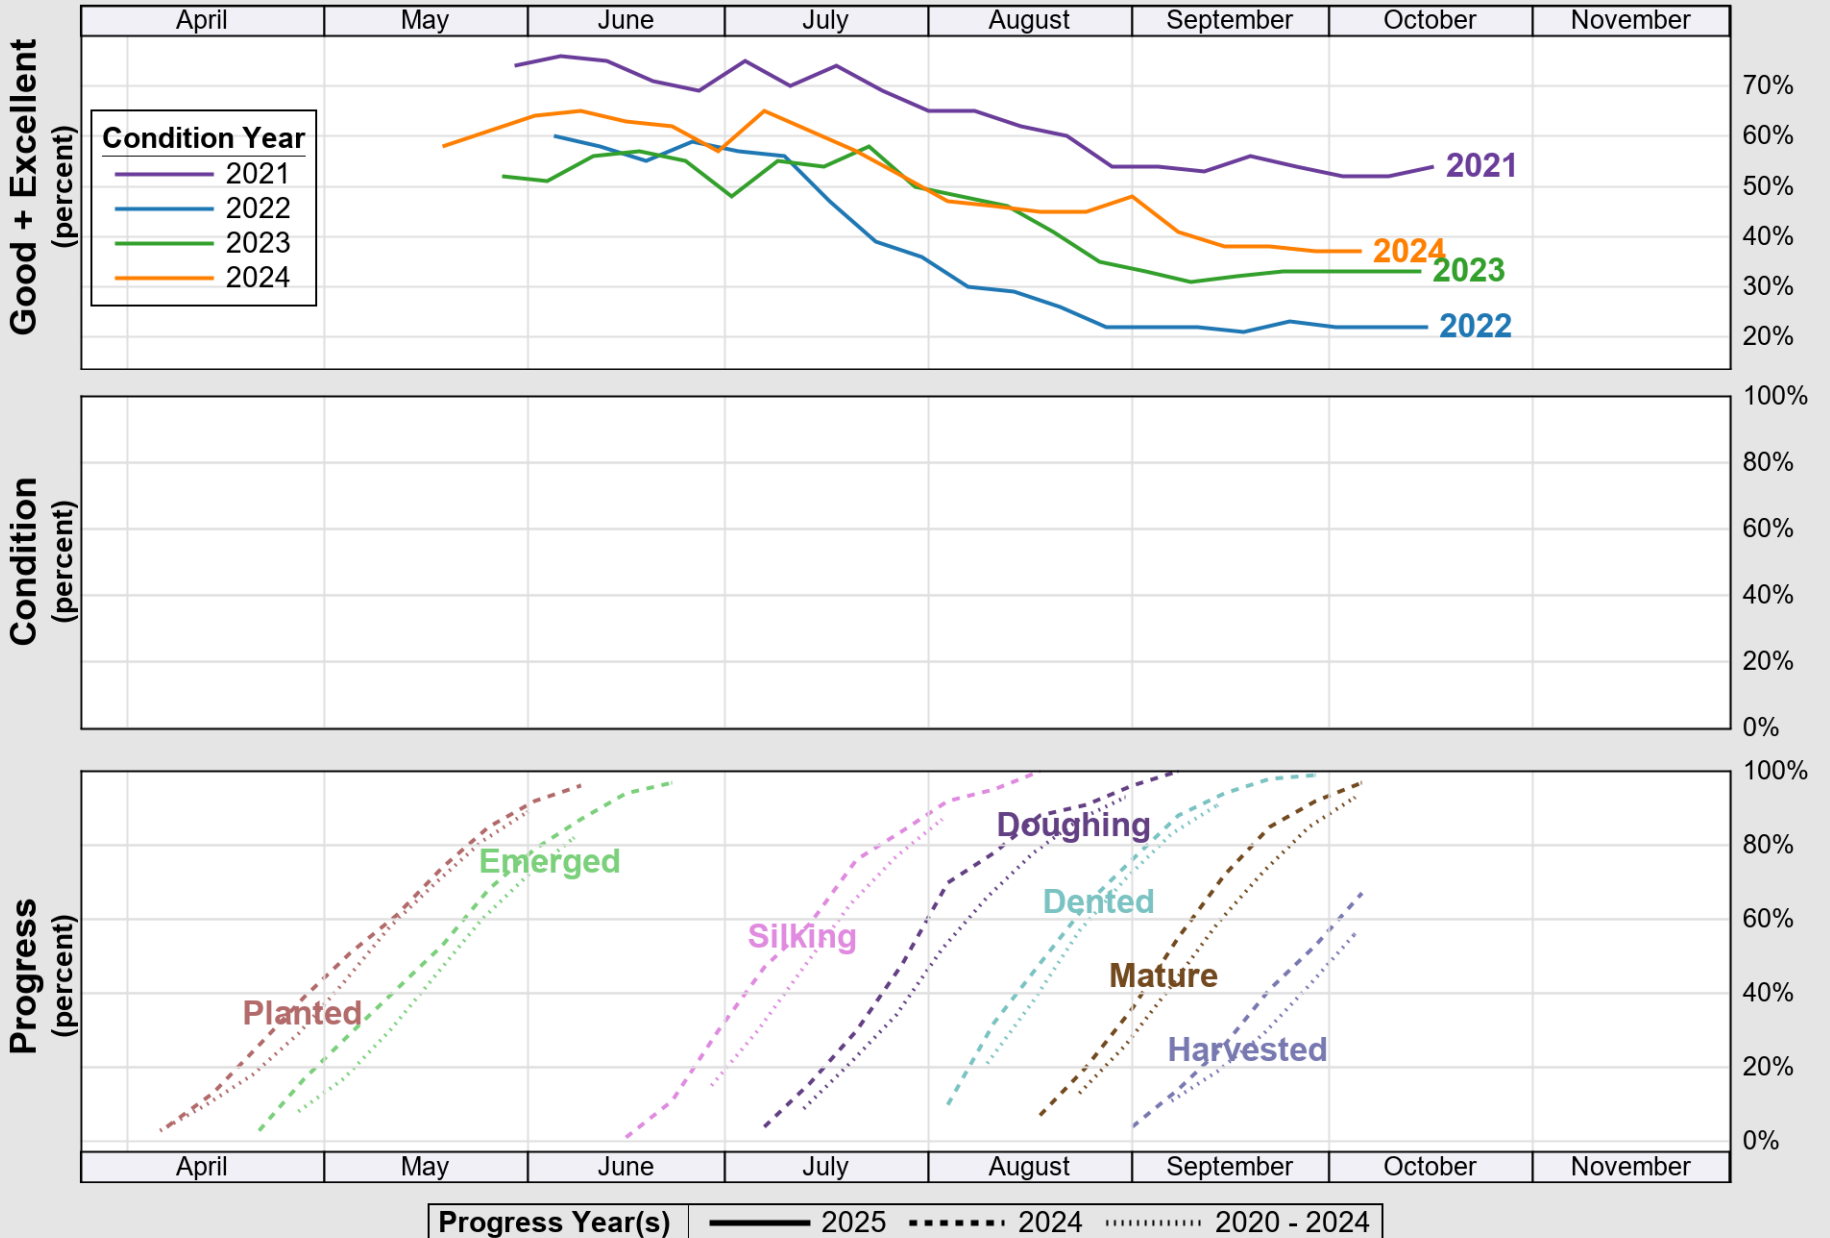

USDA

Crop Progress and Condition: Corn in Kansas , 2025

NASS

Source: National Agricultural Statistics Service (NASS), Crop Progress Report

USDA

Crop Progress and Condition: Cotton in Kansas , 2025

NASS

Source: National Agricultural Statistics Service (NASS), Crop Progress Report

USDA

Crop Progress and Condition: Pasture and Range in Kansas , 2025

NASS

Source: National Agricultural Statistics Service (NASS), Crop Progress Report

USDA

Crop Progress and Condition: Sorghum in Kansas , 2025