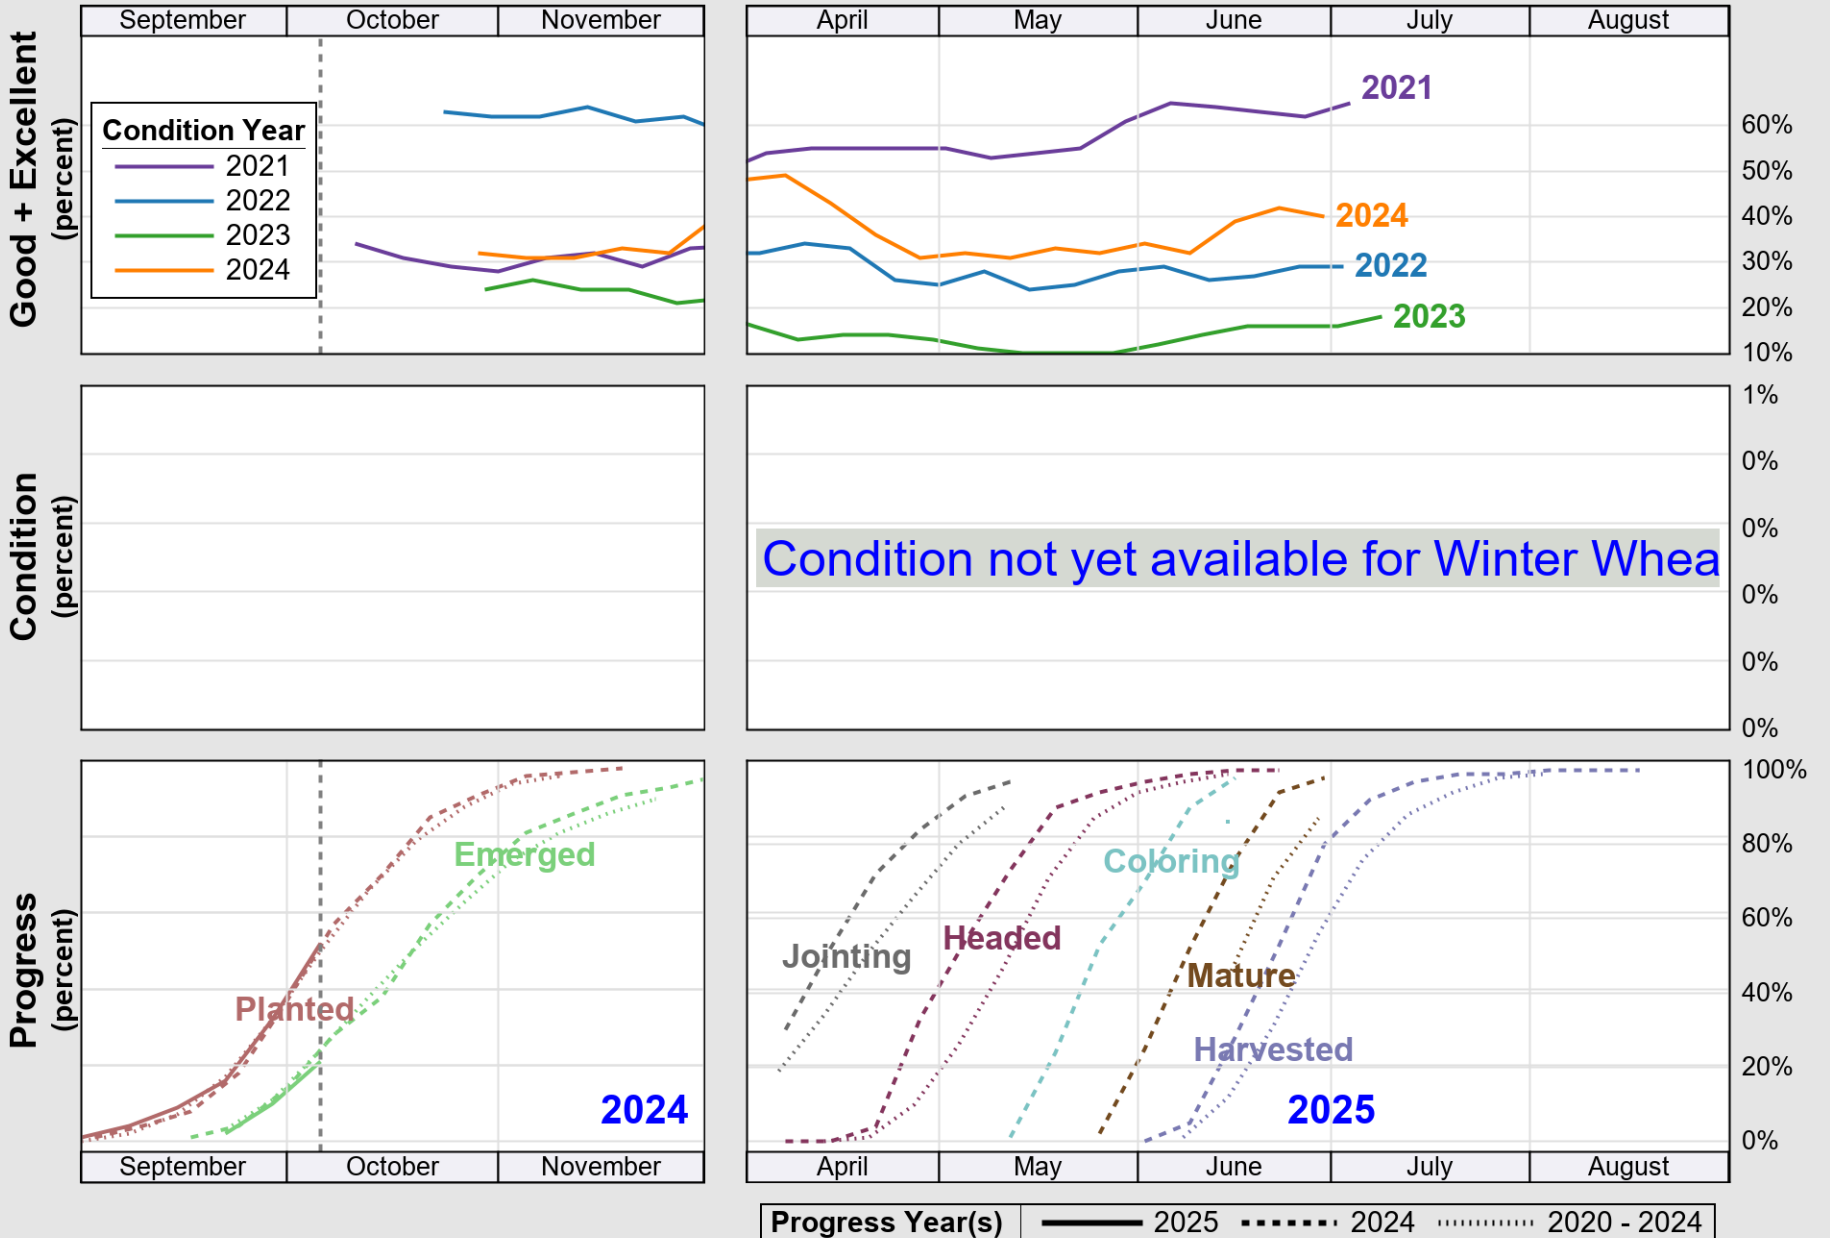

USDA

Crop Progress and Condition: Sunflower in Kansas , 2025

NASS

Source: National Agricultural Statistics Service (NASS), Crop Progress Report

USDA

Crop Progress and Condition: Winter Wheat in Kansas , 2025

NASS

Source: National Agricultural Statistics Service (NASS), Crop Progress Report