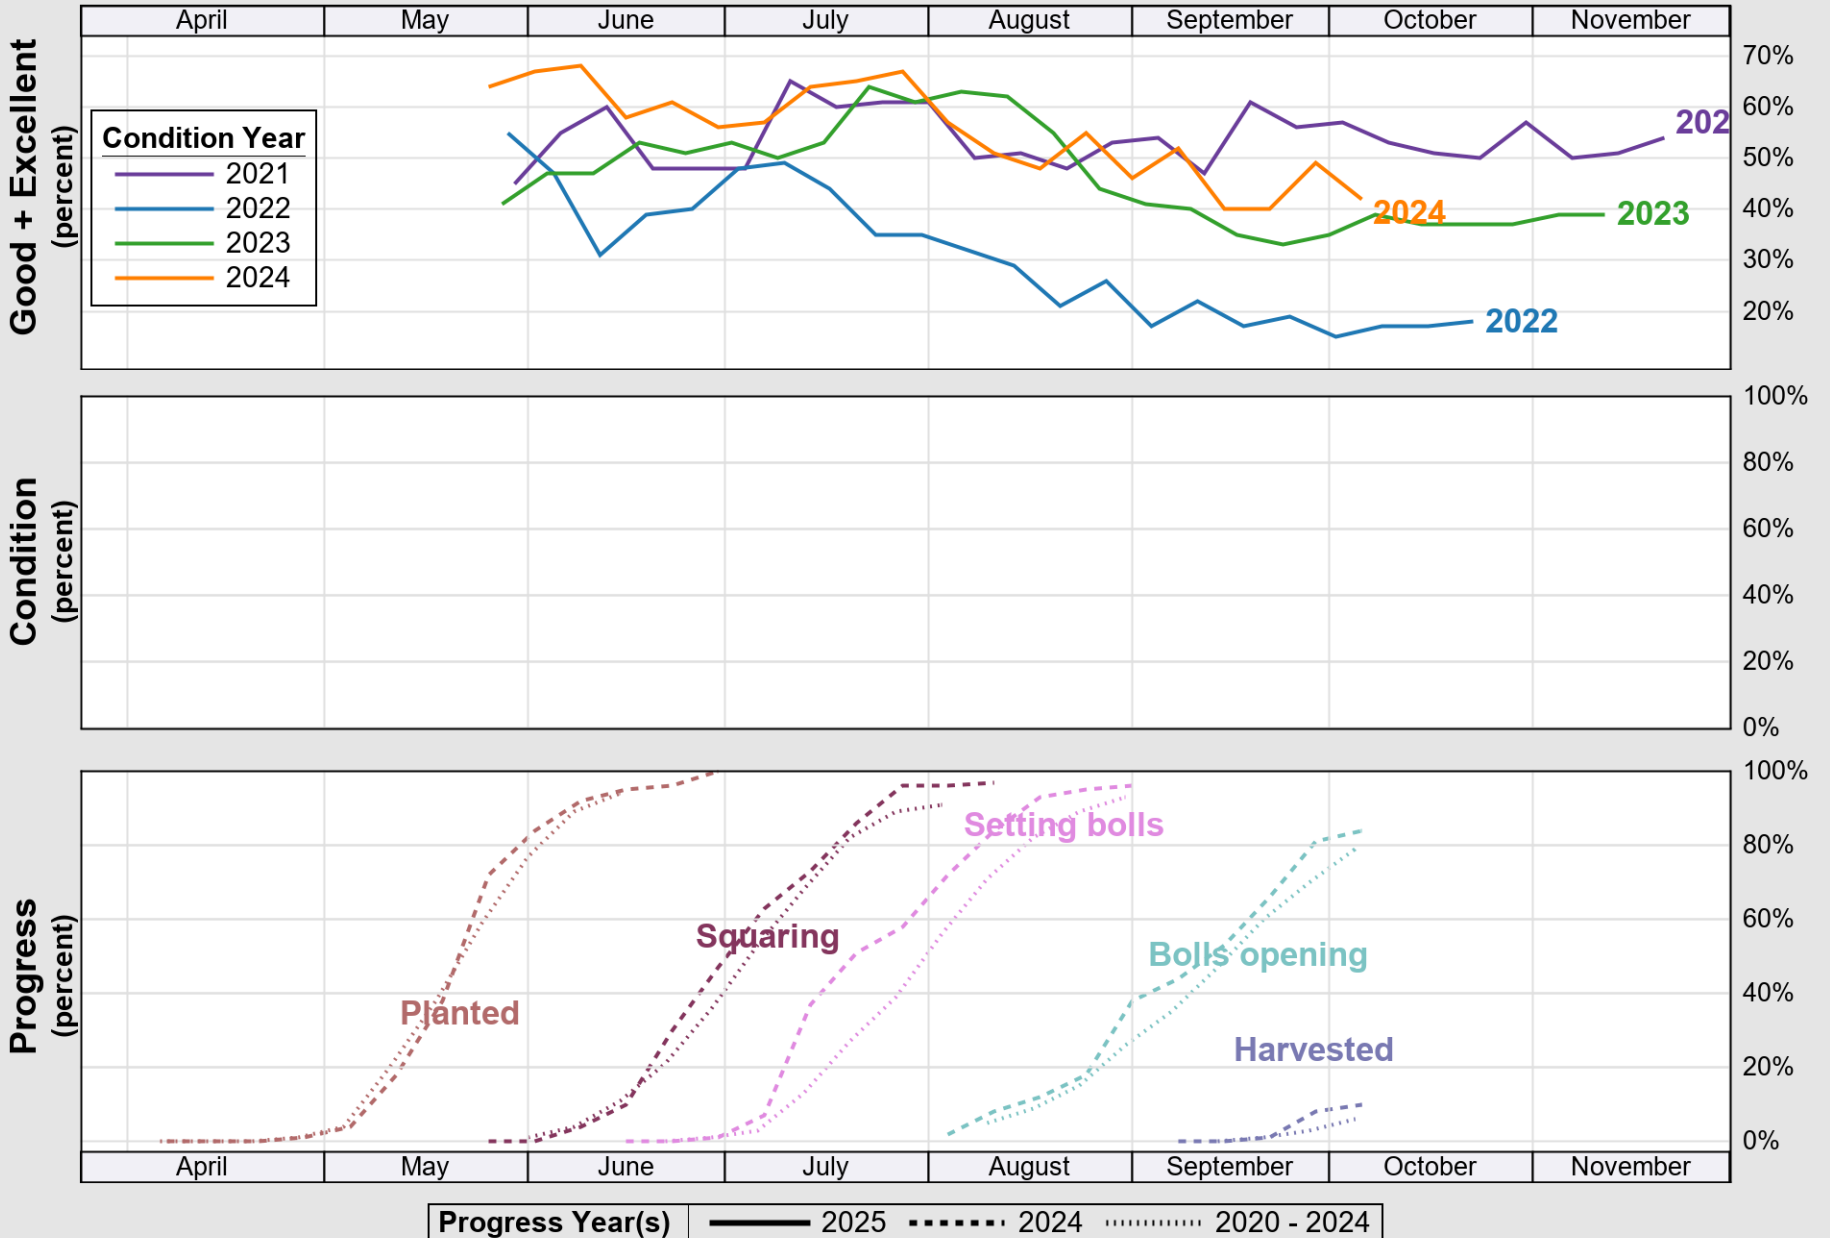

USDA

Crop Progress and Condition: Corn in Kansas , 2025

NASS

Source: National Agricultural Statistics Service (NASS), Crop Progress Report

USDA

Crop Progress and Condition: Cotton in Kansas , 2025

NASS

Source: National Agricultural Statistics Service (NASS), Crop Progress Report

USDA

Crop Progress and Condition: Pasture and Range in Kansas , 2025

NASS

Source: National Agricultural Statistics Service (NASS), Crop Progress Report

USDA

Crop Progress and Condition: Sorghum in Kansas , 2025

NASS

Source: National Agricultural Statistics Service (NASS), Crop Progress Report

USDA

Crop Progress and Condition: Soybeans in Kansas , 2025

NASS

Source: National Agricultural Statistics Service (NASS), Crop Progress Report

USDA

Crop Progress and Condition: Sunflower in Kansas , 2025

NASS

Source: National Agricultural Statistics Service (NASS), Crop Progress Report

USDA

Crop Progress and Condition: Winter Wheat in Kansas , 2025