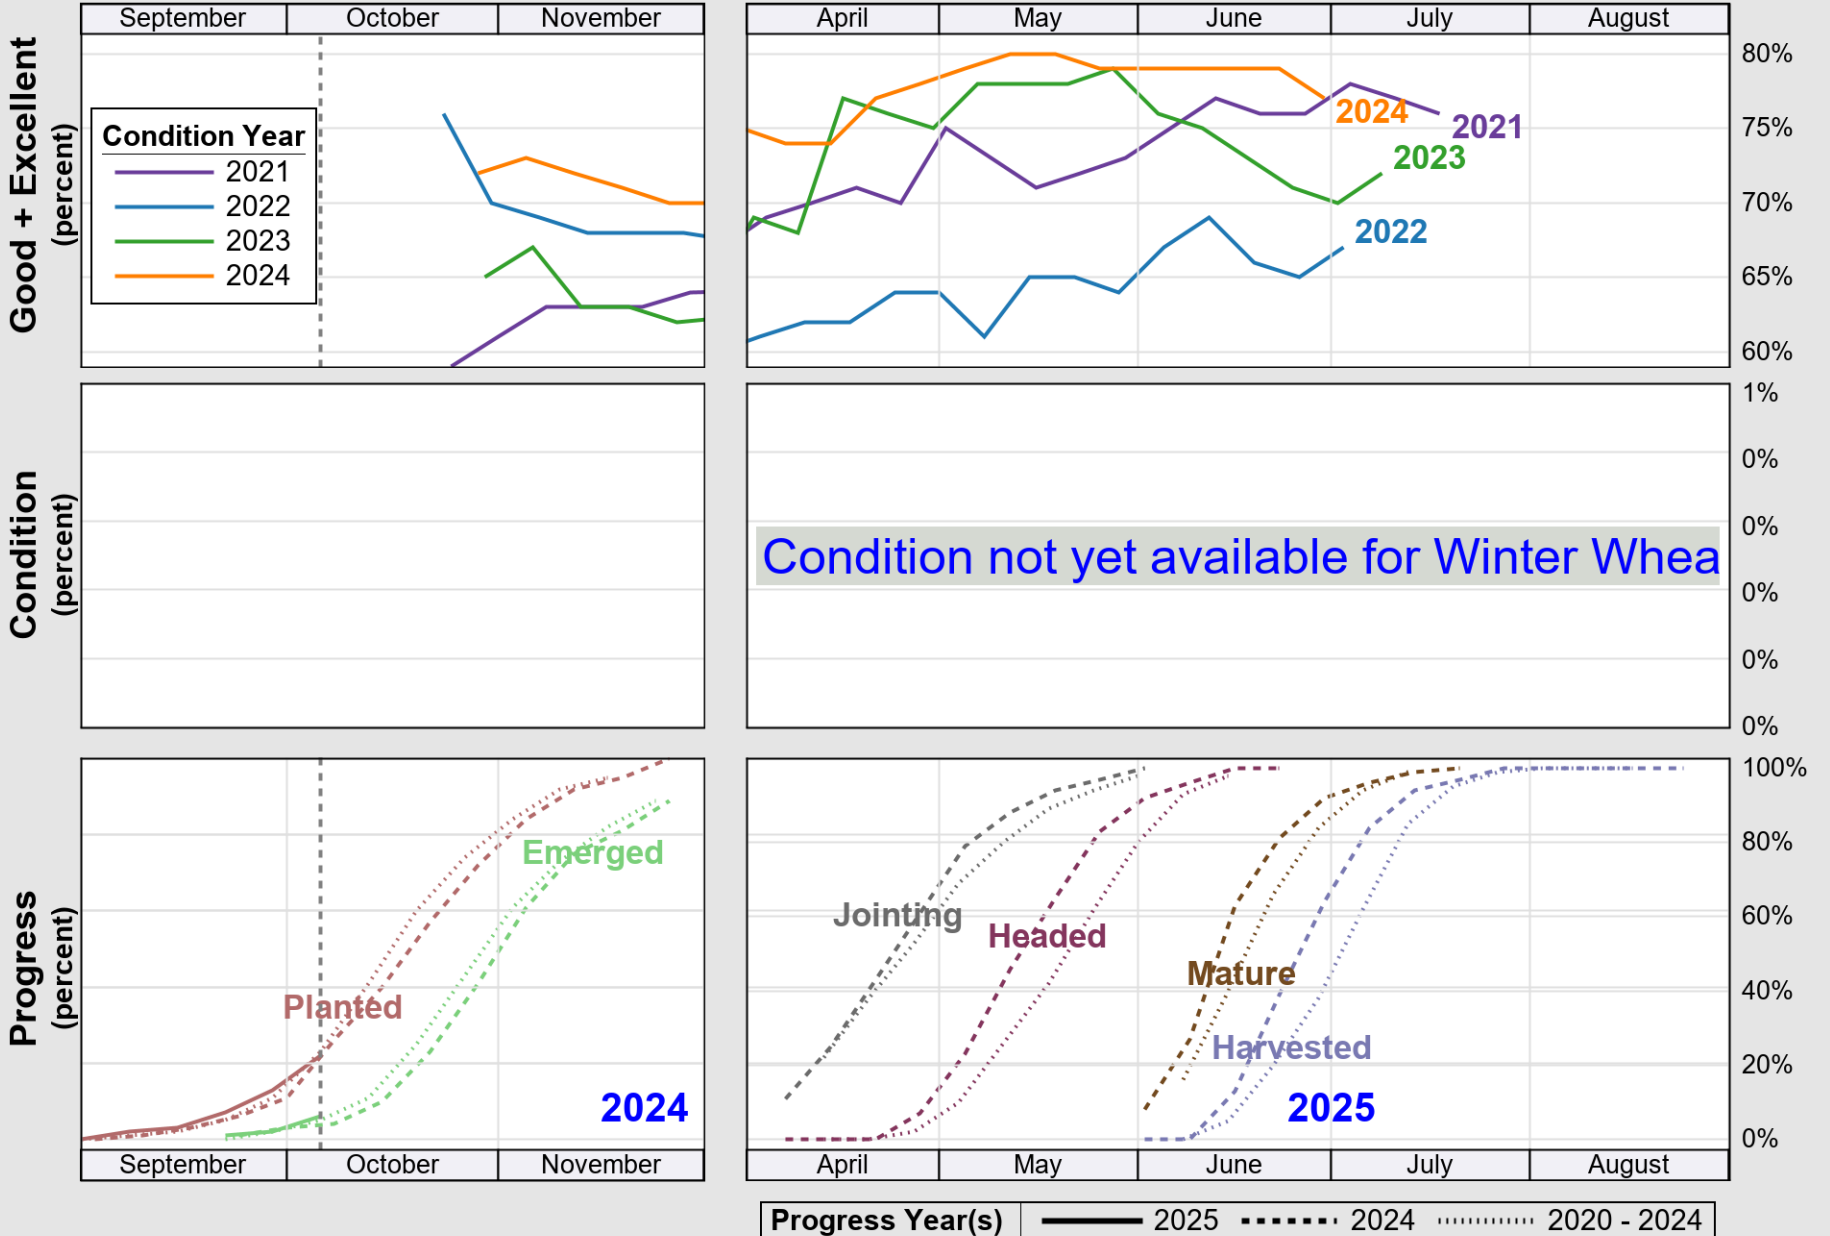

USDA

Crop Progress and Condition: Corn in Indiana , 2025

NASS

Source: National Agricultural Statistics Service (NASS), Crop Progress Report

USDA

Crop Progress and Condition: Pasture and Range in Indiana , 2025

NASS

Source: National Agricultural Statistics Service (NASS), Crop Progress Report

USDA

Crop Progress and Condition: Soybeans in Indiana , 2025

NASS

Source: National Agricultural Statistics Service (NASS), Crop Progress Report

USDA

Crop Progress and Condition: Winter Wheat in Indiana , 2025

NASS

Source: National Agricultural Statistics Service (NASS), Crop Progress Report