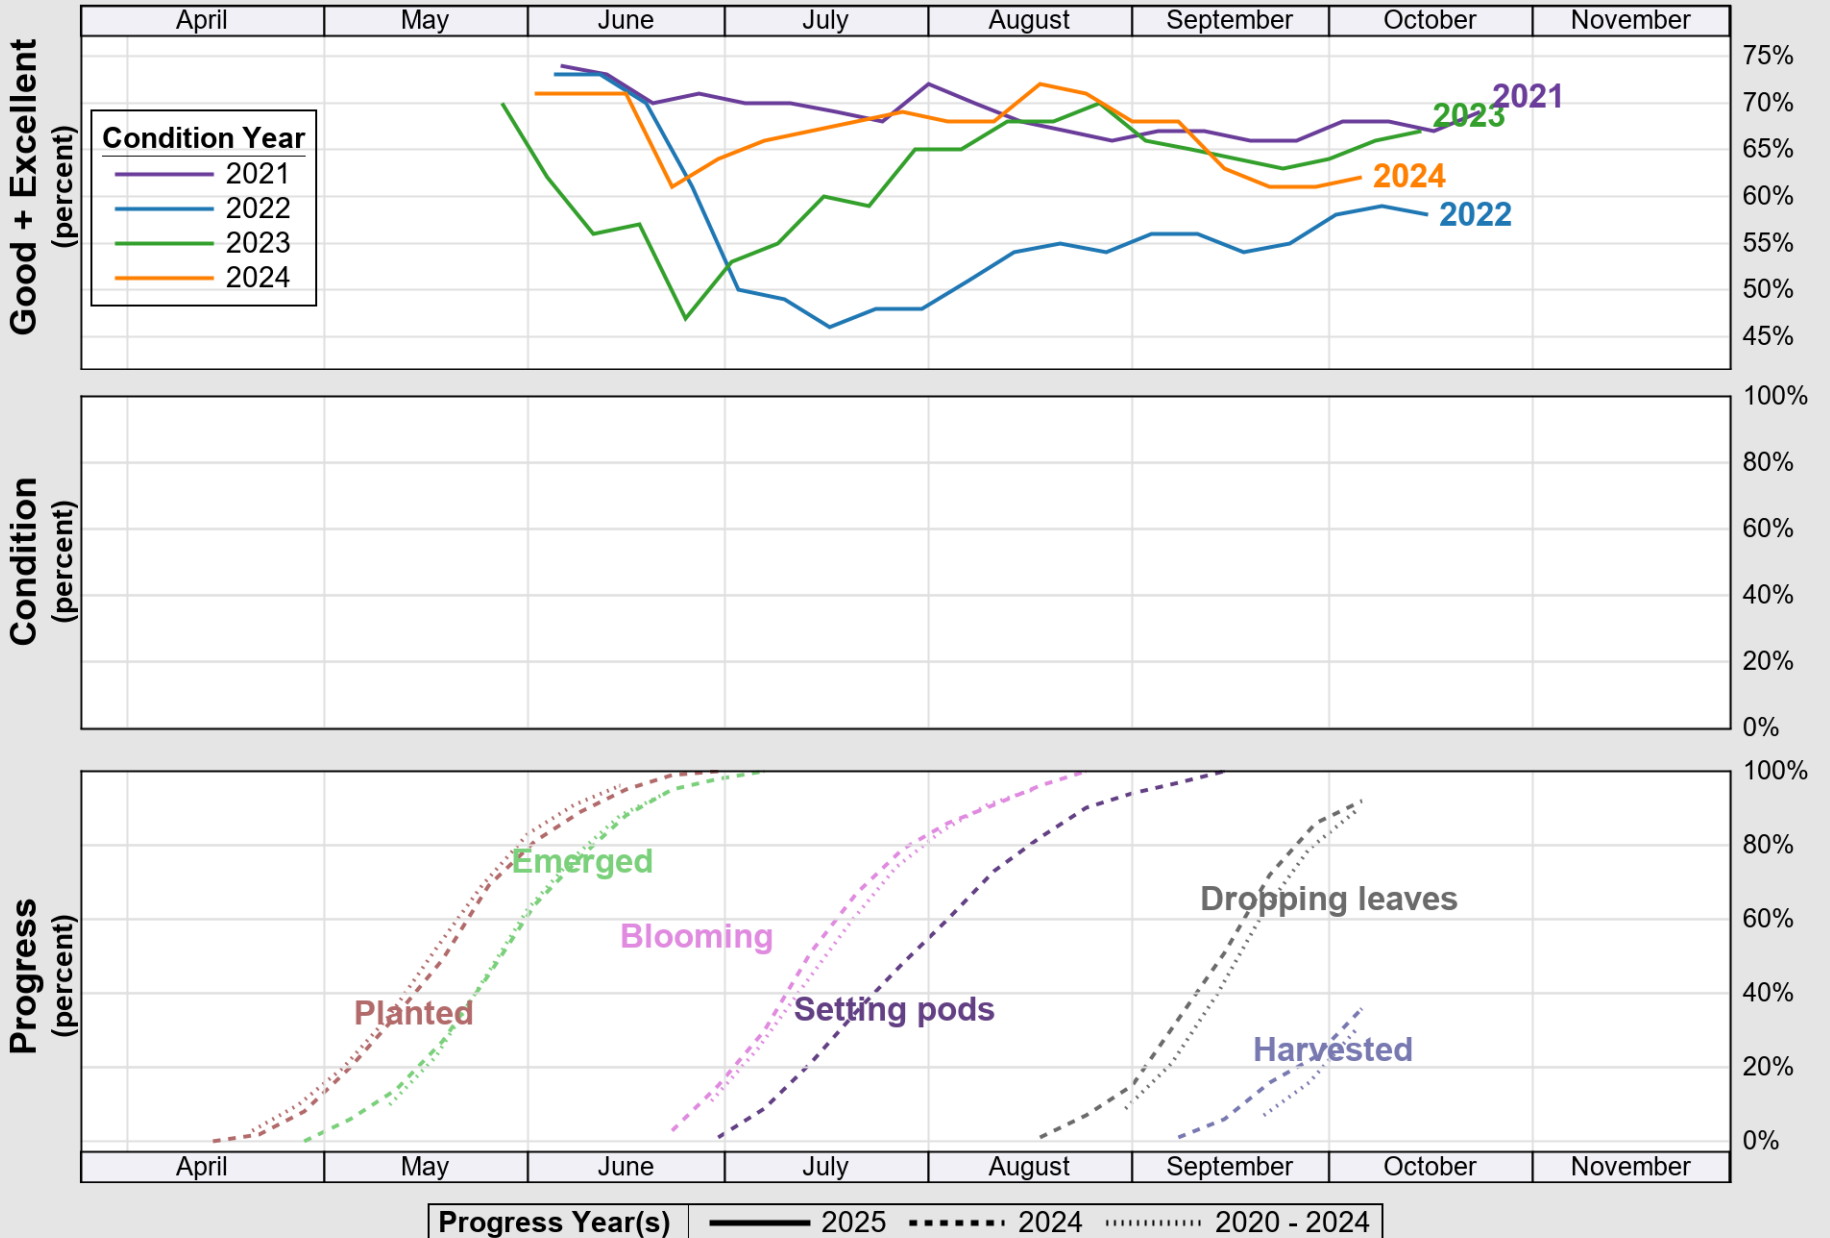

USDA

Crop Progress and Condition: Corn in Indiana , 2025

NASS

Source: National Agricultural Statistics Service (NASS), Crop Progress Report

USDA

Crop Progress and Condition: Pasture and Range in Indiana , 2025

NASS

Source: National Agricultural Statistics Service (NASS), Crop Progress Report

USDA

Crop Progress and Condition: Soybeans in Indiana , 2025

NASS

Source: National Agricultural Statistics Service (NASS), Crop Progress Report

USDA

Crop Progress and Condition: Winter Wheat in Indiana , 2025

NASS

Source: National Agricultural Statistics Service (NASS), Crop Progress Report