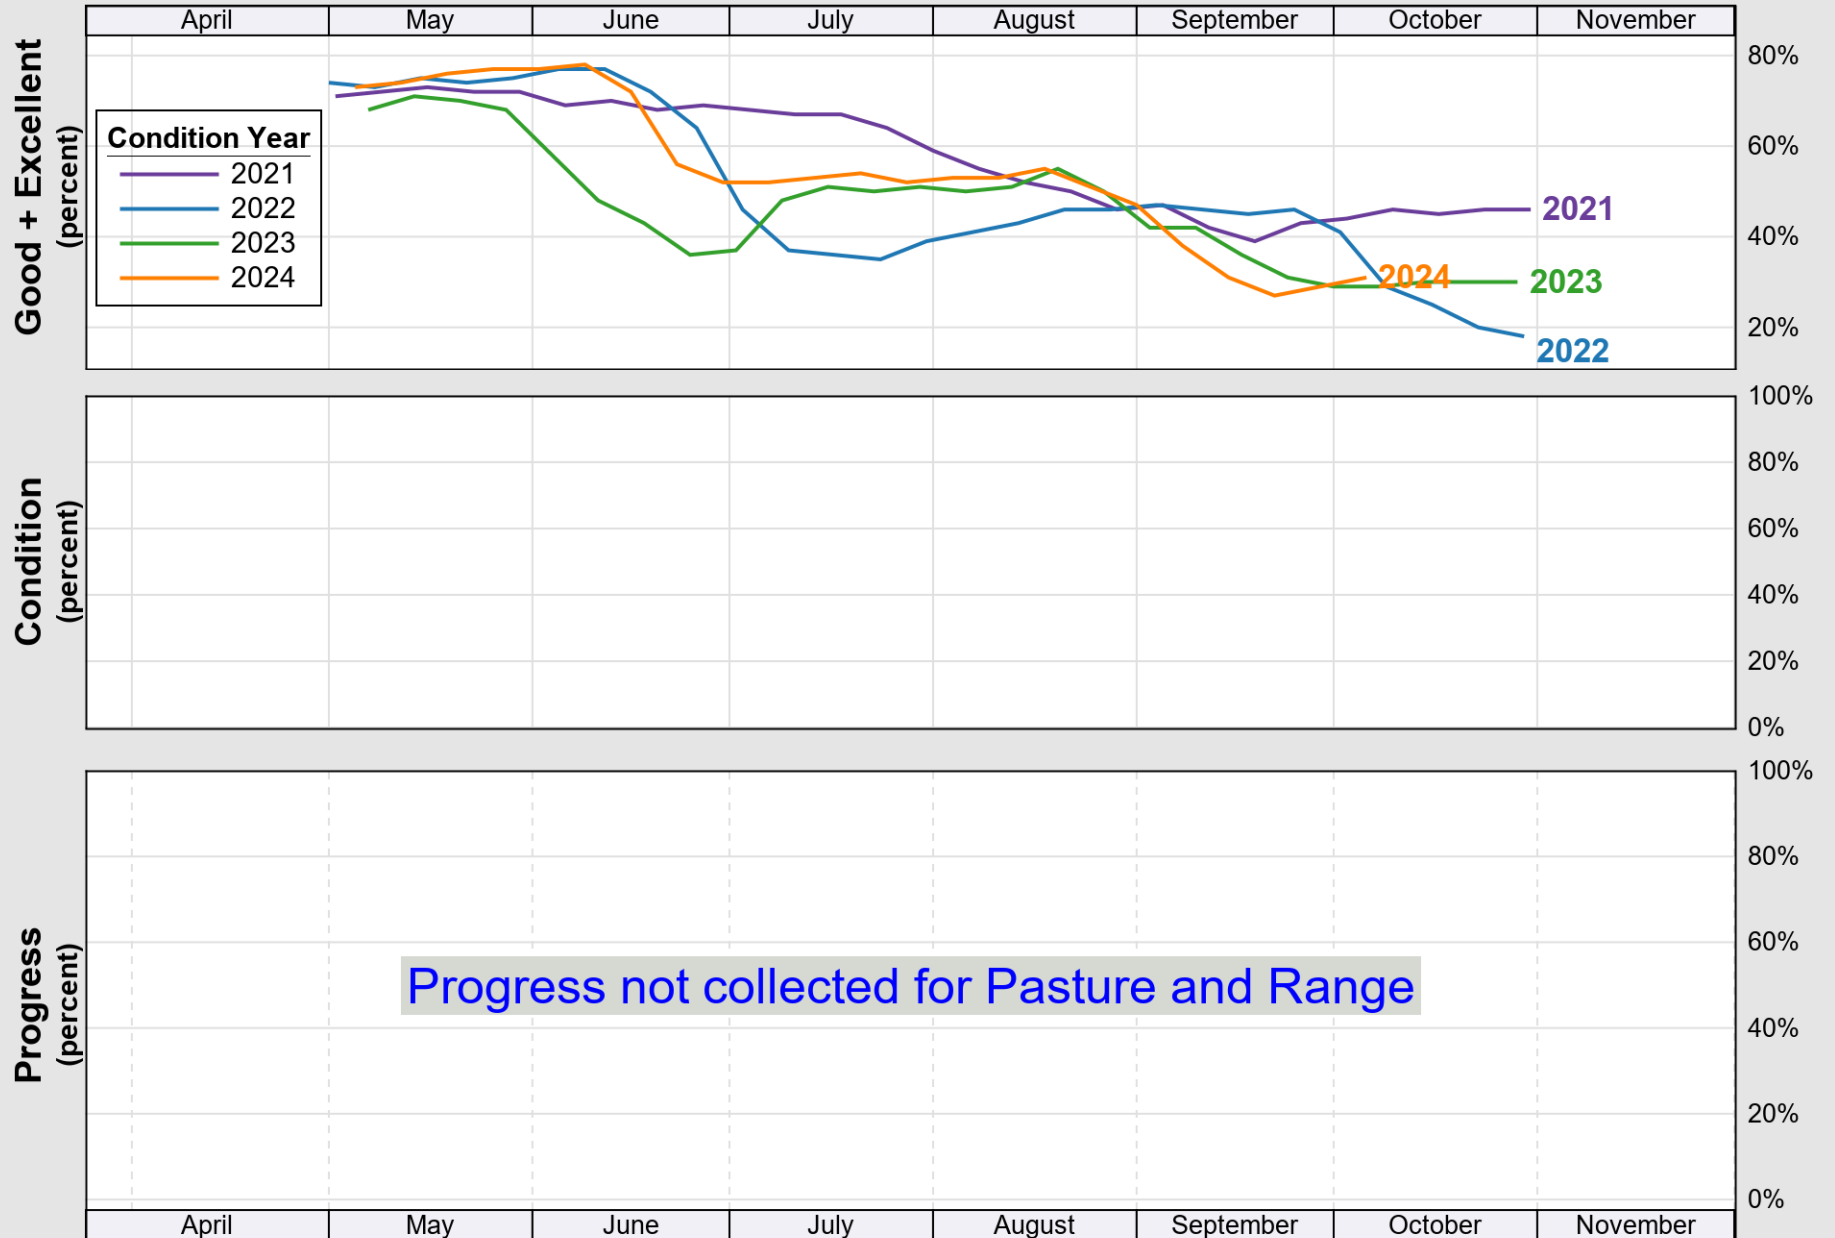

USDA

Crop Progress and Condition: Corn in Indiana , 2025

NASS

Source: National Agricultural Statistics Service (NASS), Crop Progress Report

USDA

Crop Progress and Condition: Pasture and Range in Indiana , 2025

NASS

Source: National Agricultural Statistics Service (NASS), Crop Progress Report

USDA

Crop Progress and Condition: Soybeans in Indiana , 2025

NASS

Source: National Agricultural Statistics Service (NASS), Crop Progress Report