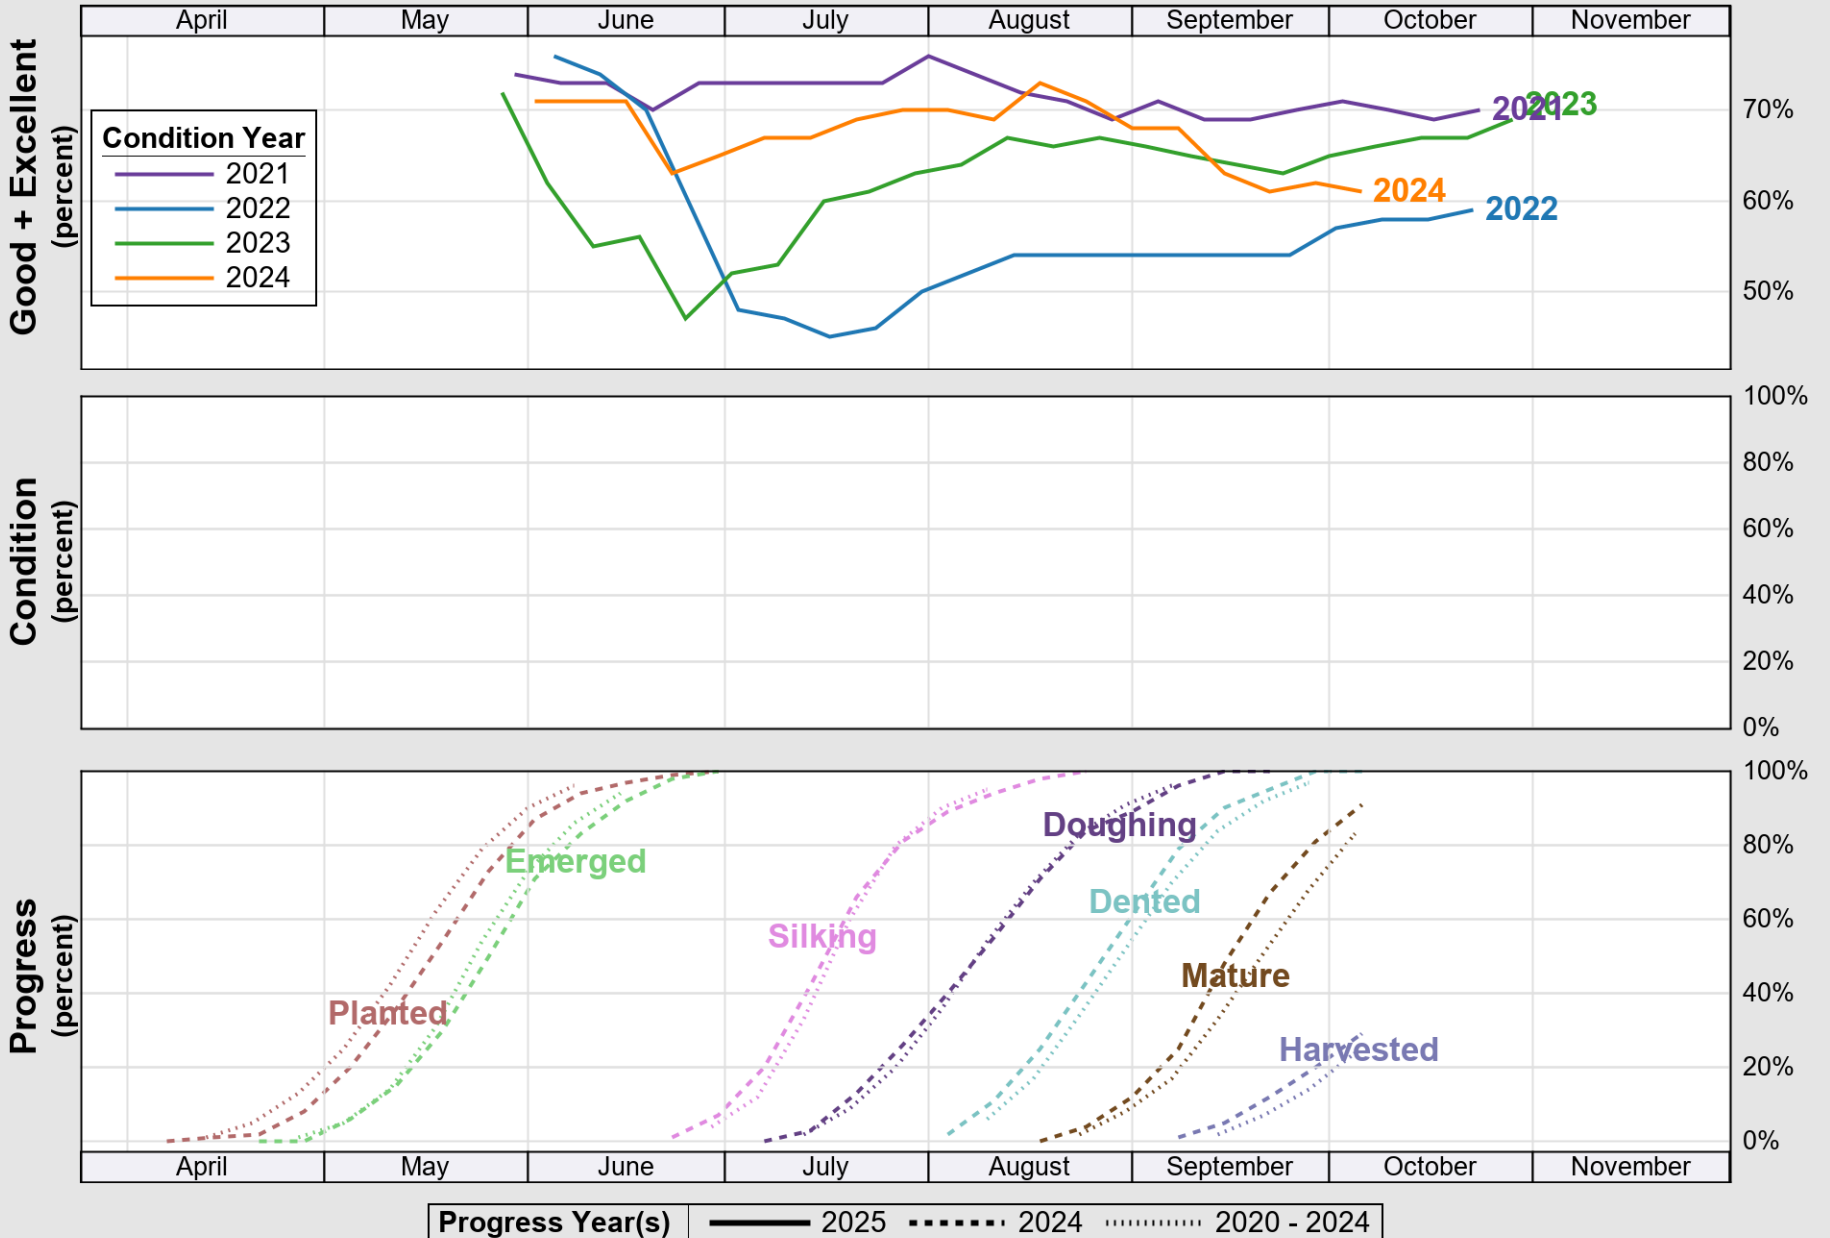

USDA

Crop Progress and Condition: Corn in Indiana , 2025

NASS

Source: National Agricultural Statistics Service (NASS), Crop Progress Report

USDA

Crop Progress and Condition: Pasture and Range in Indiana , 2025

NASS

Source: National Agricultural Statistics Service (NASS), Crop Progress Report

USDA

Crop Progress and Condition: Soybeans in Indiana , 2025

NASS

Source: National Agricultural Statistics Service (NASS), Crop Progress Report

USDA

Crop Progress and Condition: Winter Wheat in Indiana , 2025

NASS

Source: National Agricultural Statistics Service (NASS), Crop Progress Report