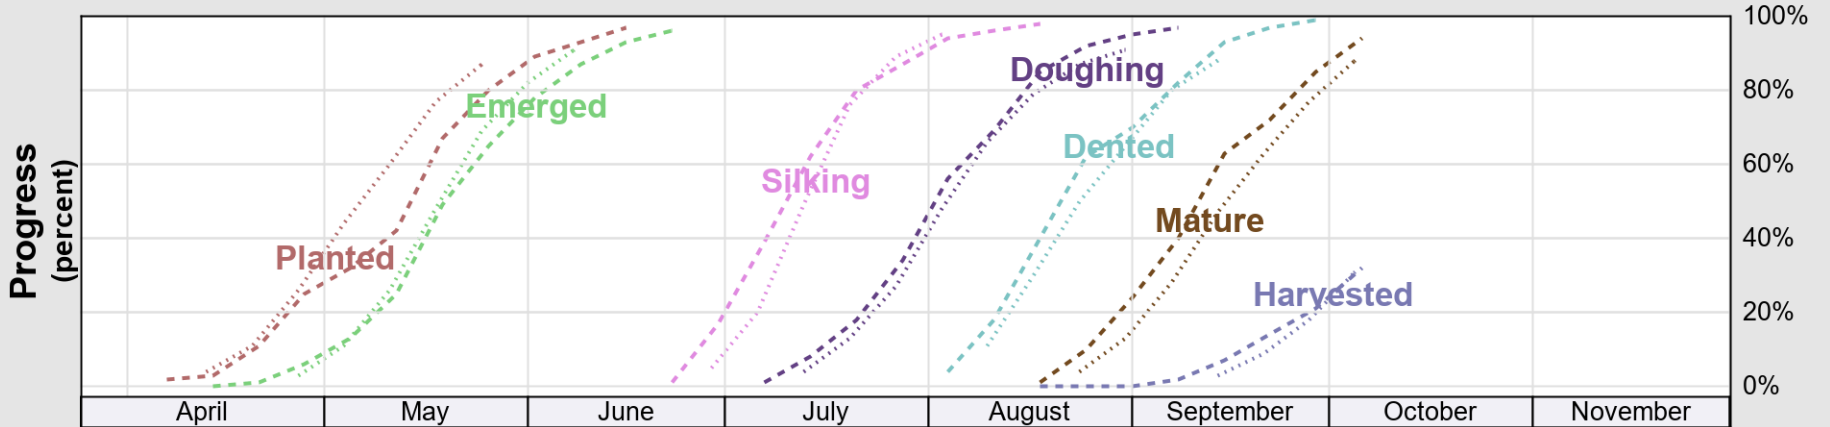

USDA

Crop Progress and Condition: Corn in Illinois , 2025

NASS

Progress Year(s) ——— 2025 ····· 2024 ········· 2020 - 2024

Source: National Agricultural Statistics Service (NASS), Crop Progress Report

Source: National Agricultural Statistics Service (NASS), Crop Progress Report

USDA

Crop Progress and Condition: Soybeans in Illinois , 2025

NASS

Progress Year(s) ——— 2025 2024 - · - · - · 2020 - 2024

Source: National Agricultural Statistics Service (NASS), Crop Progress Report

USDA

Crop Progress and Condition: Winter Wheat in Illinois , 2025