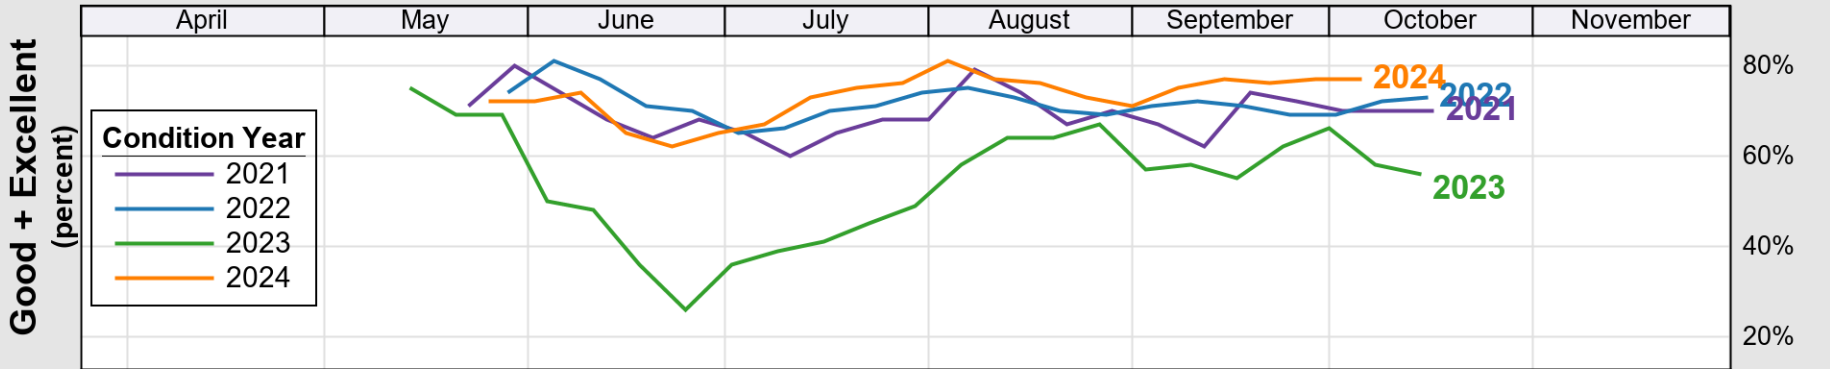

USDA

Crop Progress and Condition: Corn in Illinois , 2025

NASS

Progress Year(s) ——— 2025 ····· 2024 ········· 2020 - 2024

Source: National Agricultural Statistics Service (NASS), Crop Progress Report

Source: National Agricultural Statistics Service (NASS), Crop Progress Report

USDA

Crop Progress and Condition: Soybeans in Illinois , 2025

NASS

Progress Year(s) ——— 2025 2024 - · - · - · 2020 - 2024

Source: National Agricultural Statistics Service (NASS), Crop Progress Report

USDA

Crop Progress and Condition: Winter Wheat in Illinois , 2025