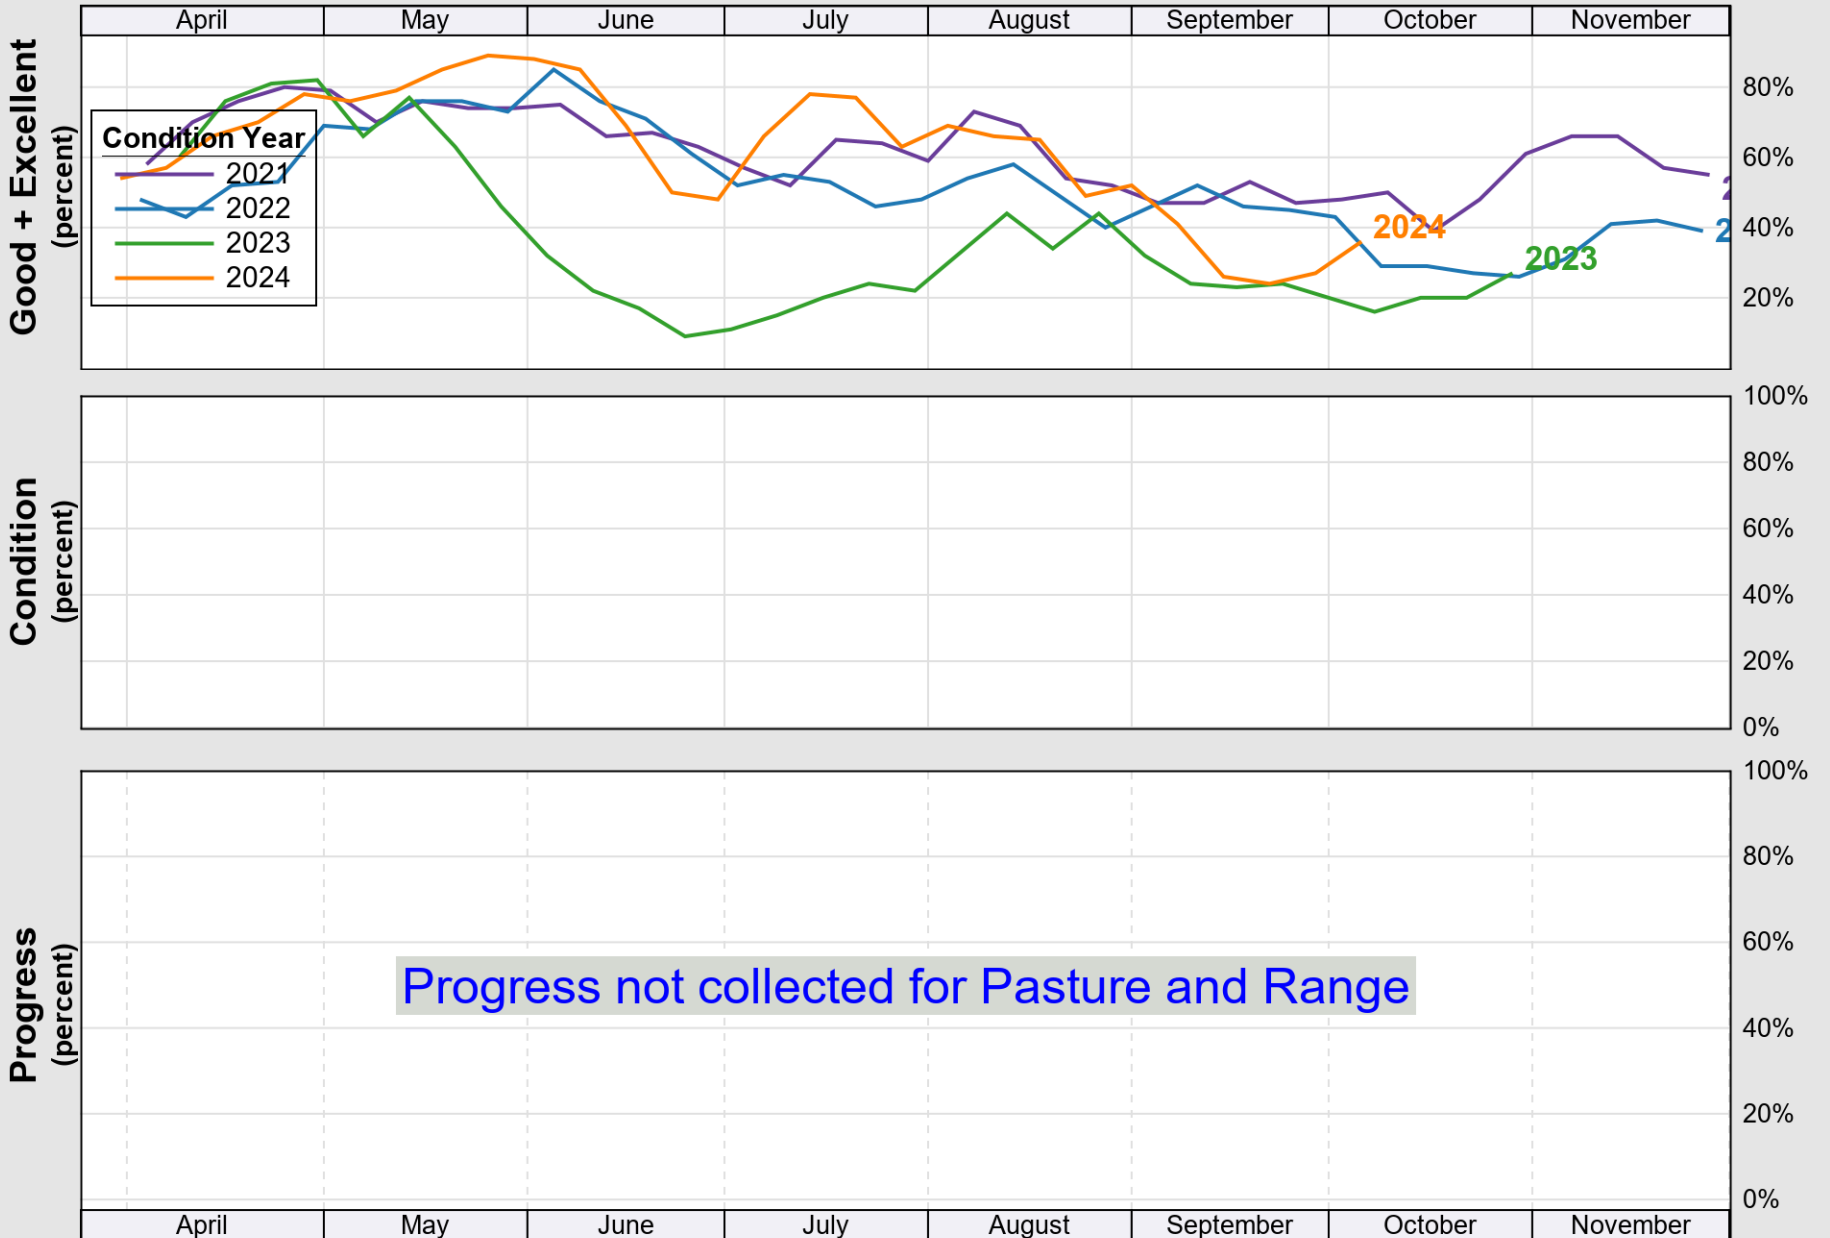

USDA

Crop Progress and Condition: Corn in Illinois , 2025

NASS

Progress Year(s) ——— 2025 ····· 2024 ········· 2020 - 2024

Source: National Agricultural Statistics Service (NASS), Crop Progress Report

Source: National Agricultural Statistics Service (NASS), Crop Progress Report

USDA

Crop Progress and Condition: Soybeans in Illinois , 2025

NASS

Progress Year(s) ——— 2025 2024 - · - · - · 2020 - 2024

Source: National Agricultural Statistics Service (NASS), Crop Progress Report

USDA

Crop Progress and Condition: Winter Wheat in Illinois , 2025

NASS

Source: National Agricultural Statistics Service (NASS), Crop Progress Report