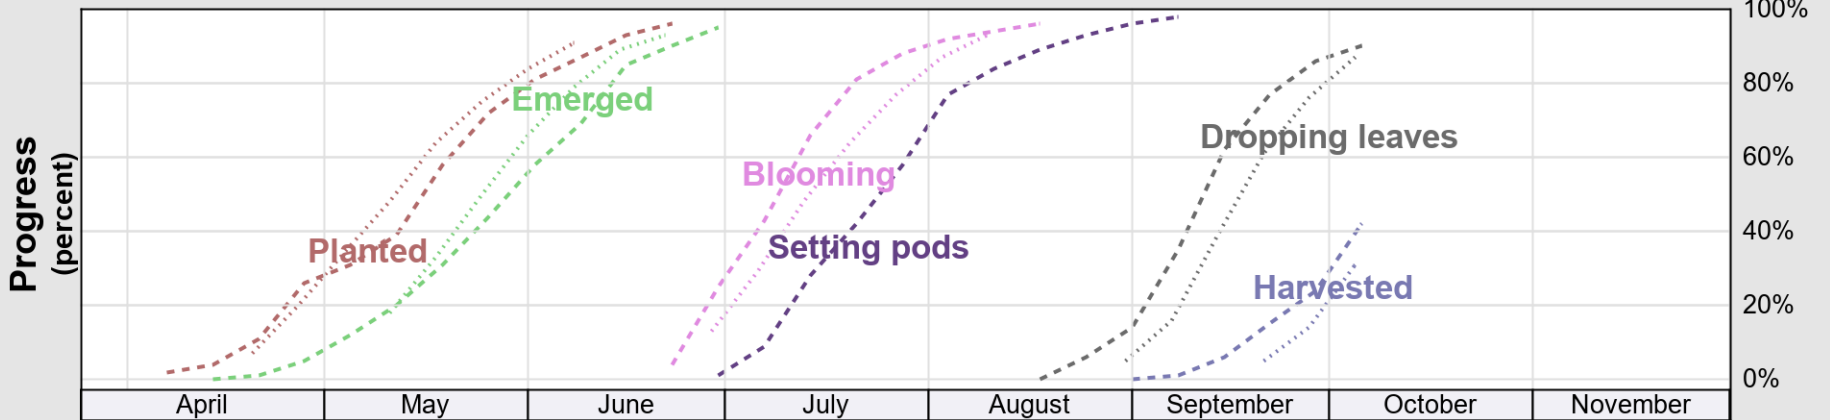

USDA

Crop Progress and Condition: Corn in Illinois , 2025

NASS

Progress Year(s) ——— 2025 ····· 2024 ········· 2020 - 2024

Source: National Agricultural Statistics Service (NASS), Crop Progress Report

Source: National Agricultural Statistics Service (NASS), Crop Progress Report

USDA

Crop Progress and Condition: Soybeans in Illinois , 2025

NASS

Progress Year(s) ——— 2025 2024 - · - · - · 2020 - 2024

Source: National Agricultural Statistics Service (NASS), Crop Progress Report

USDA

Crop Progress and Condition: Winter Wheat in Illinois , 2025