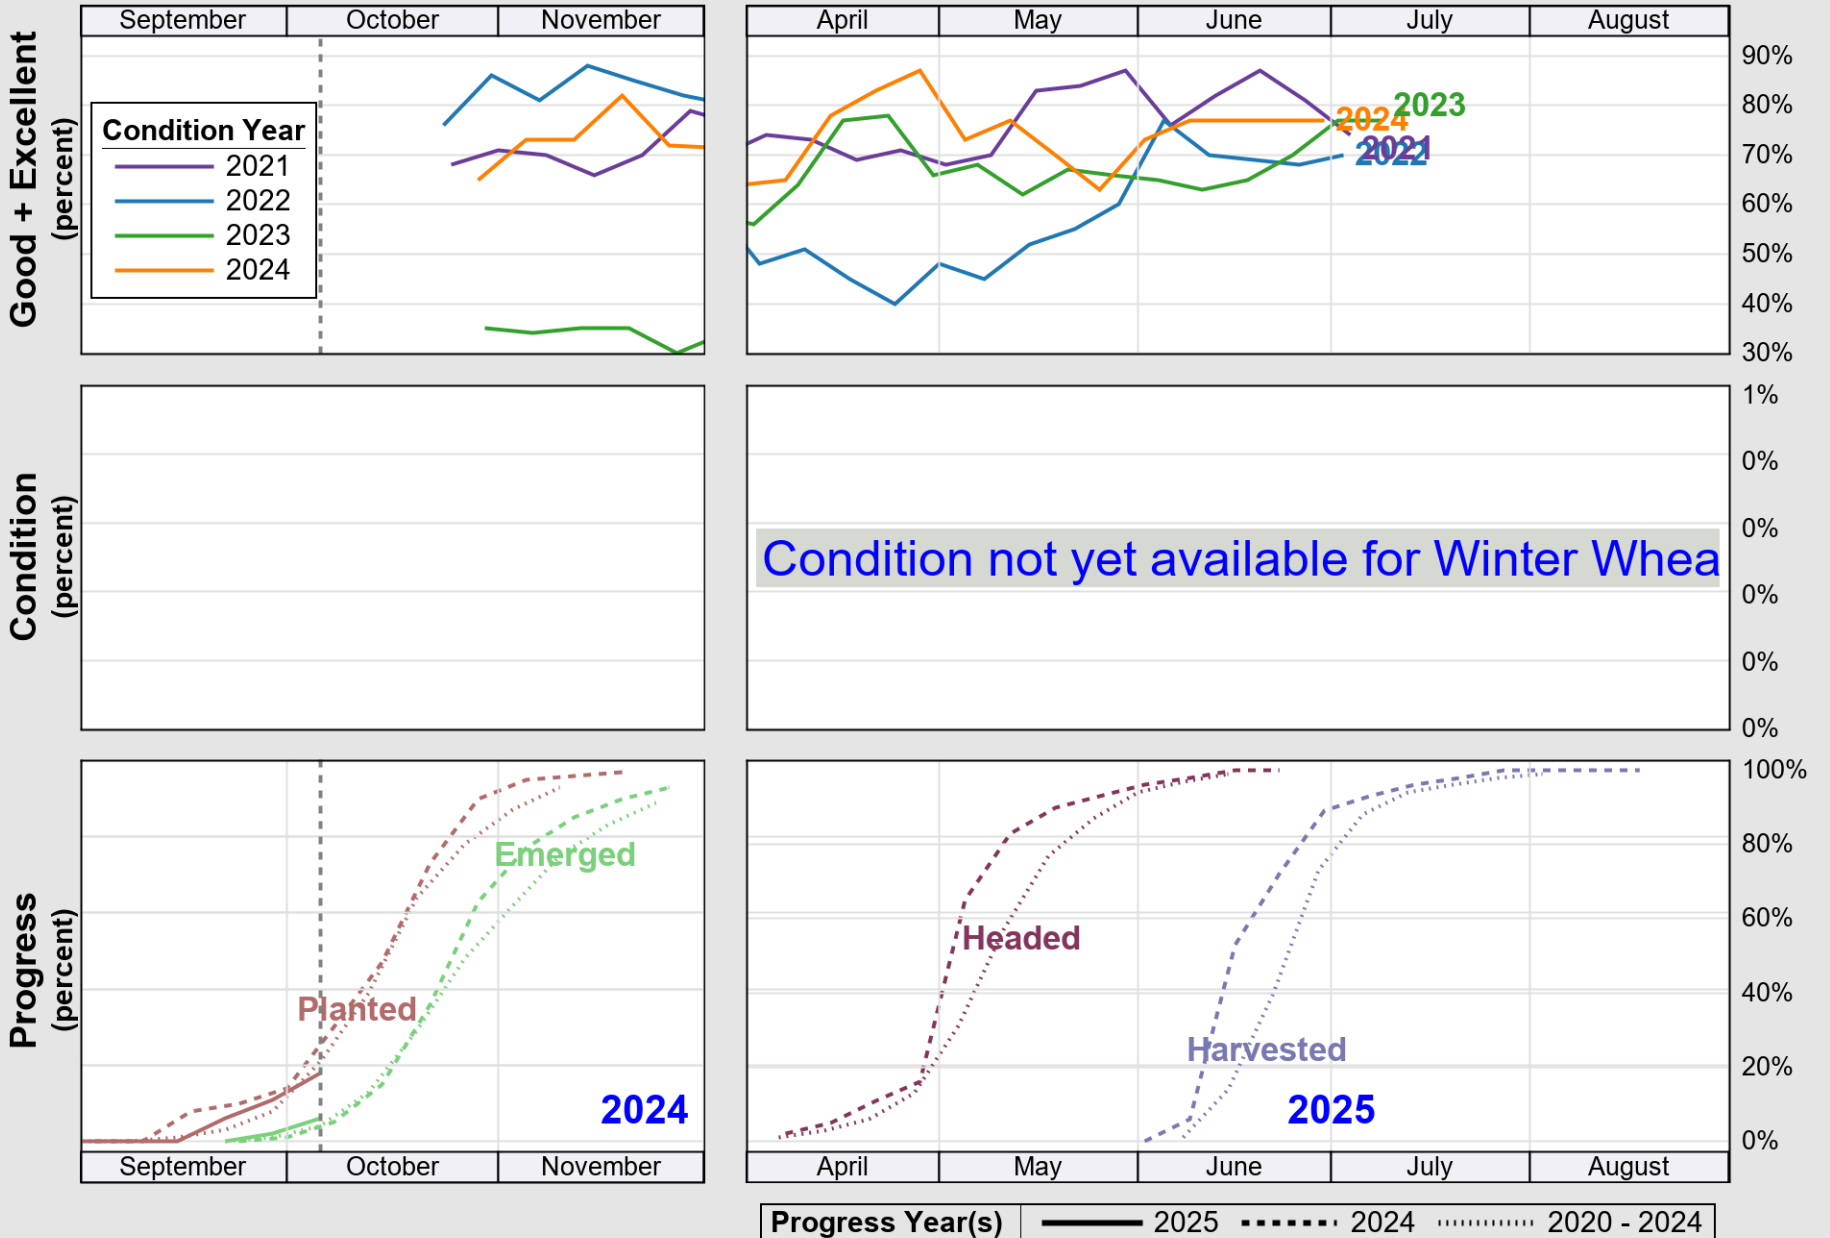

USDA

Crop Progress and Condition: Corn in Illinois , 2025

NASS

Progress Year(s) ——— 2025 ····· 2024 ········· 2020 - 2024

Source: National Agricultural Statistics Service (NASS), Crop Progress Report

Source: National Agricultural Statistics Service (NASS), Crop Progress Report

USDA

Crop Progress and Condition: Soybeans in Illinois , 2025

NASS

Progress Year(s) ——— 2025 2024 - · - · - · 2020 - 2024

Source: National Agricultural Statistics Service (NASS), Crop Progress Report

USDA

Crop Progress and Condition: Winter Wheat in Illinois , 2025

NASS

Source: National Agricultural Statistics Service (NASS), Crop Progress Report