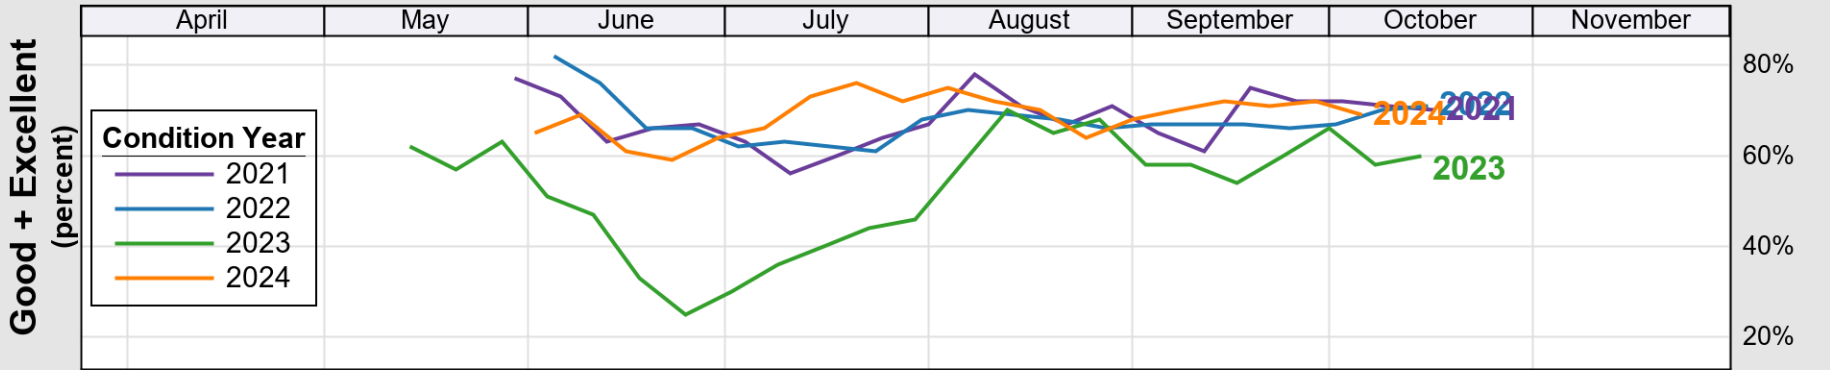

USDA

Crop Progress and Condition: Corn in Illinois , 2025

NASS

Progress Year(s) ——— 2025 ····· 2024 ········· 2020 - 2024

Source: National Agricultural Statistics Service (NASS), Crop Progress Report

Source: National Agricultural Statistics Service (NASS), Crop Progress Report

USDA

Crop Progress and Condition: Soybeans in Illinois , 2025

NASS

Progress Year(s) ——— 2025 2024 - · - · - · 2020 - 2024

Source: National Agricultural Statistics Service (NASS), Crop Progress Report

USDA

Crop Progress and Condition: Winter Wheat in Illinois , 2025