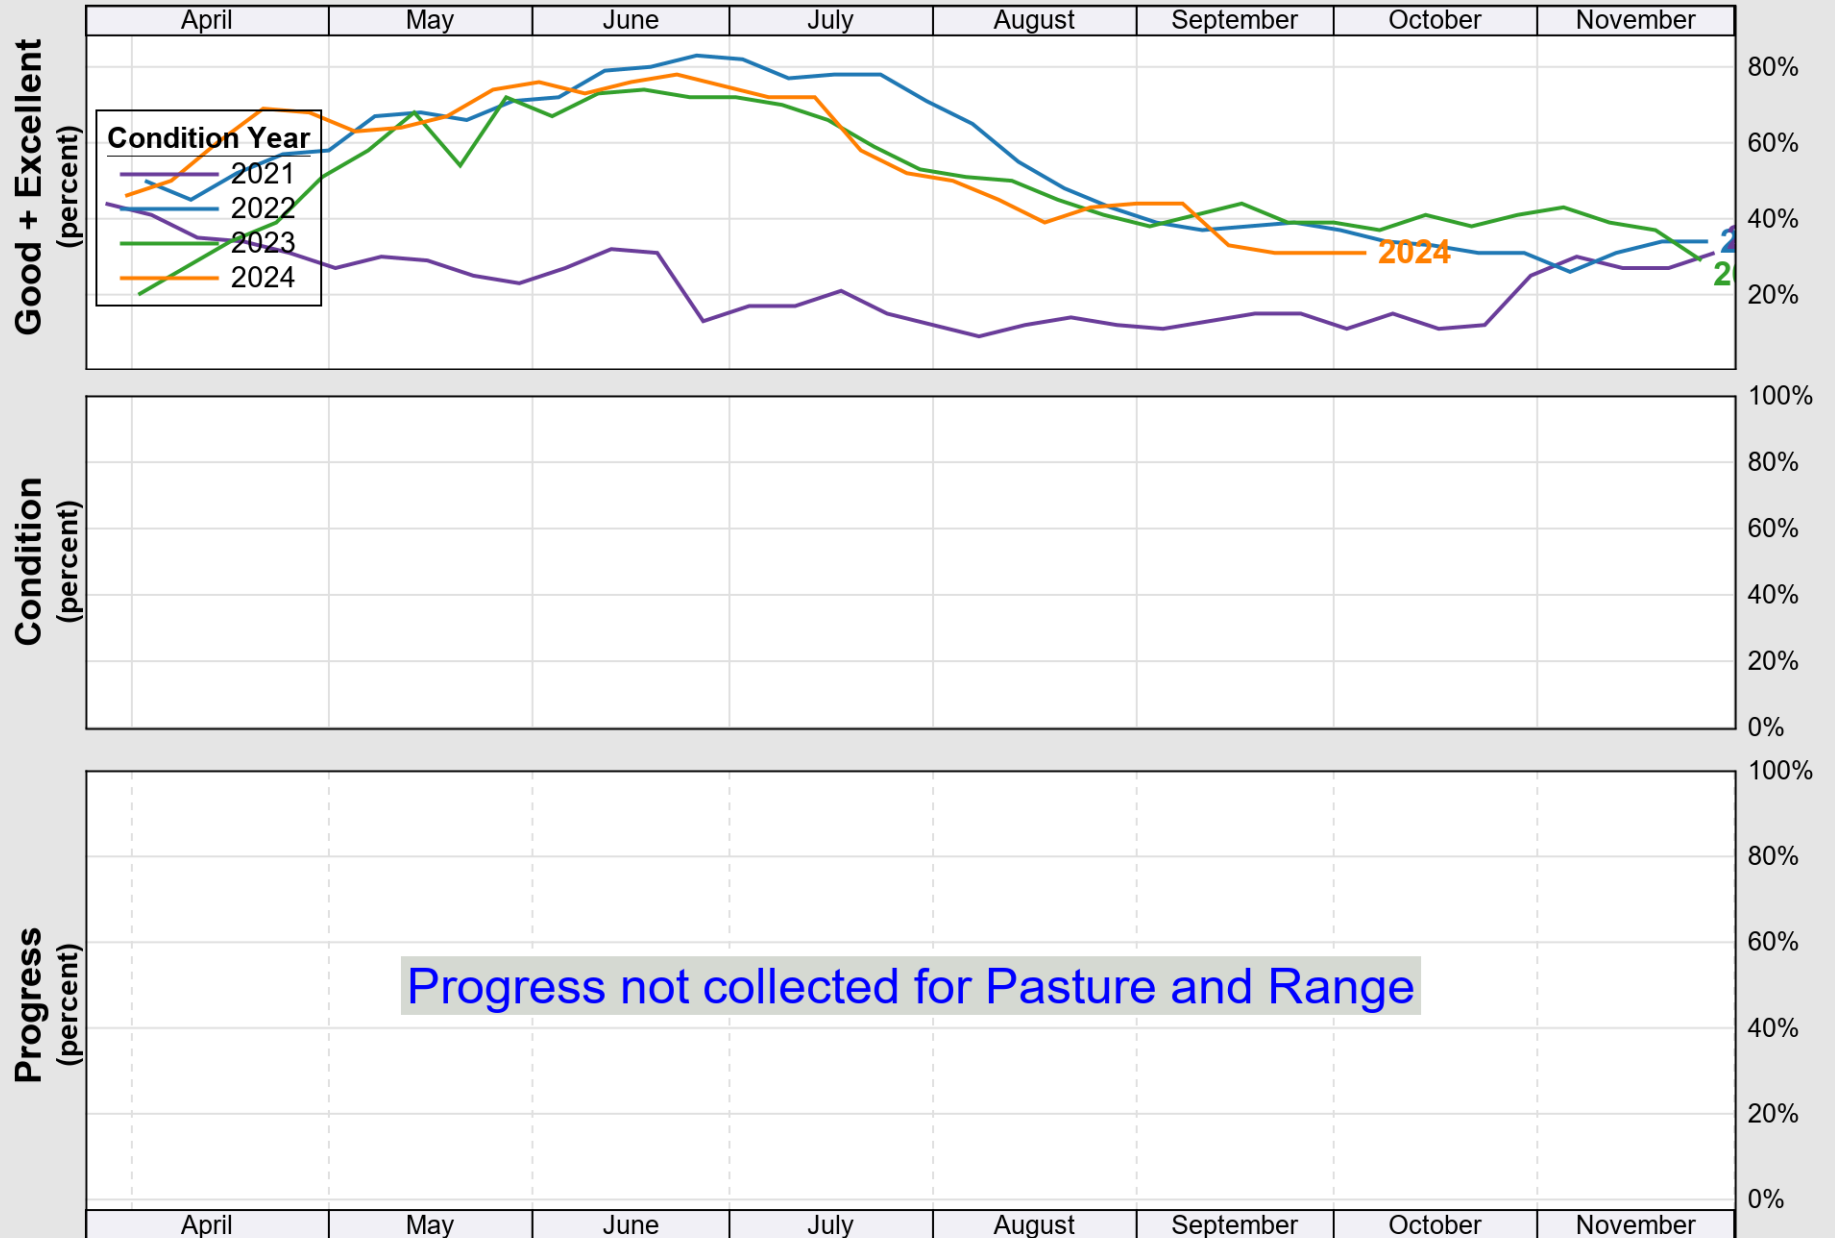

USDA

Crop Progress and Condition: Pasture and Range in Idaho , 2025

NASS

Source: National Agricultural Statistics Service (NASS), Crop Progress Report