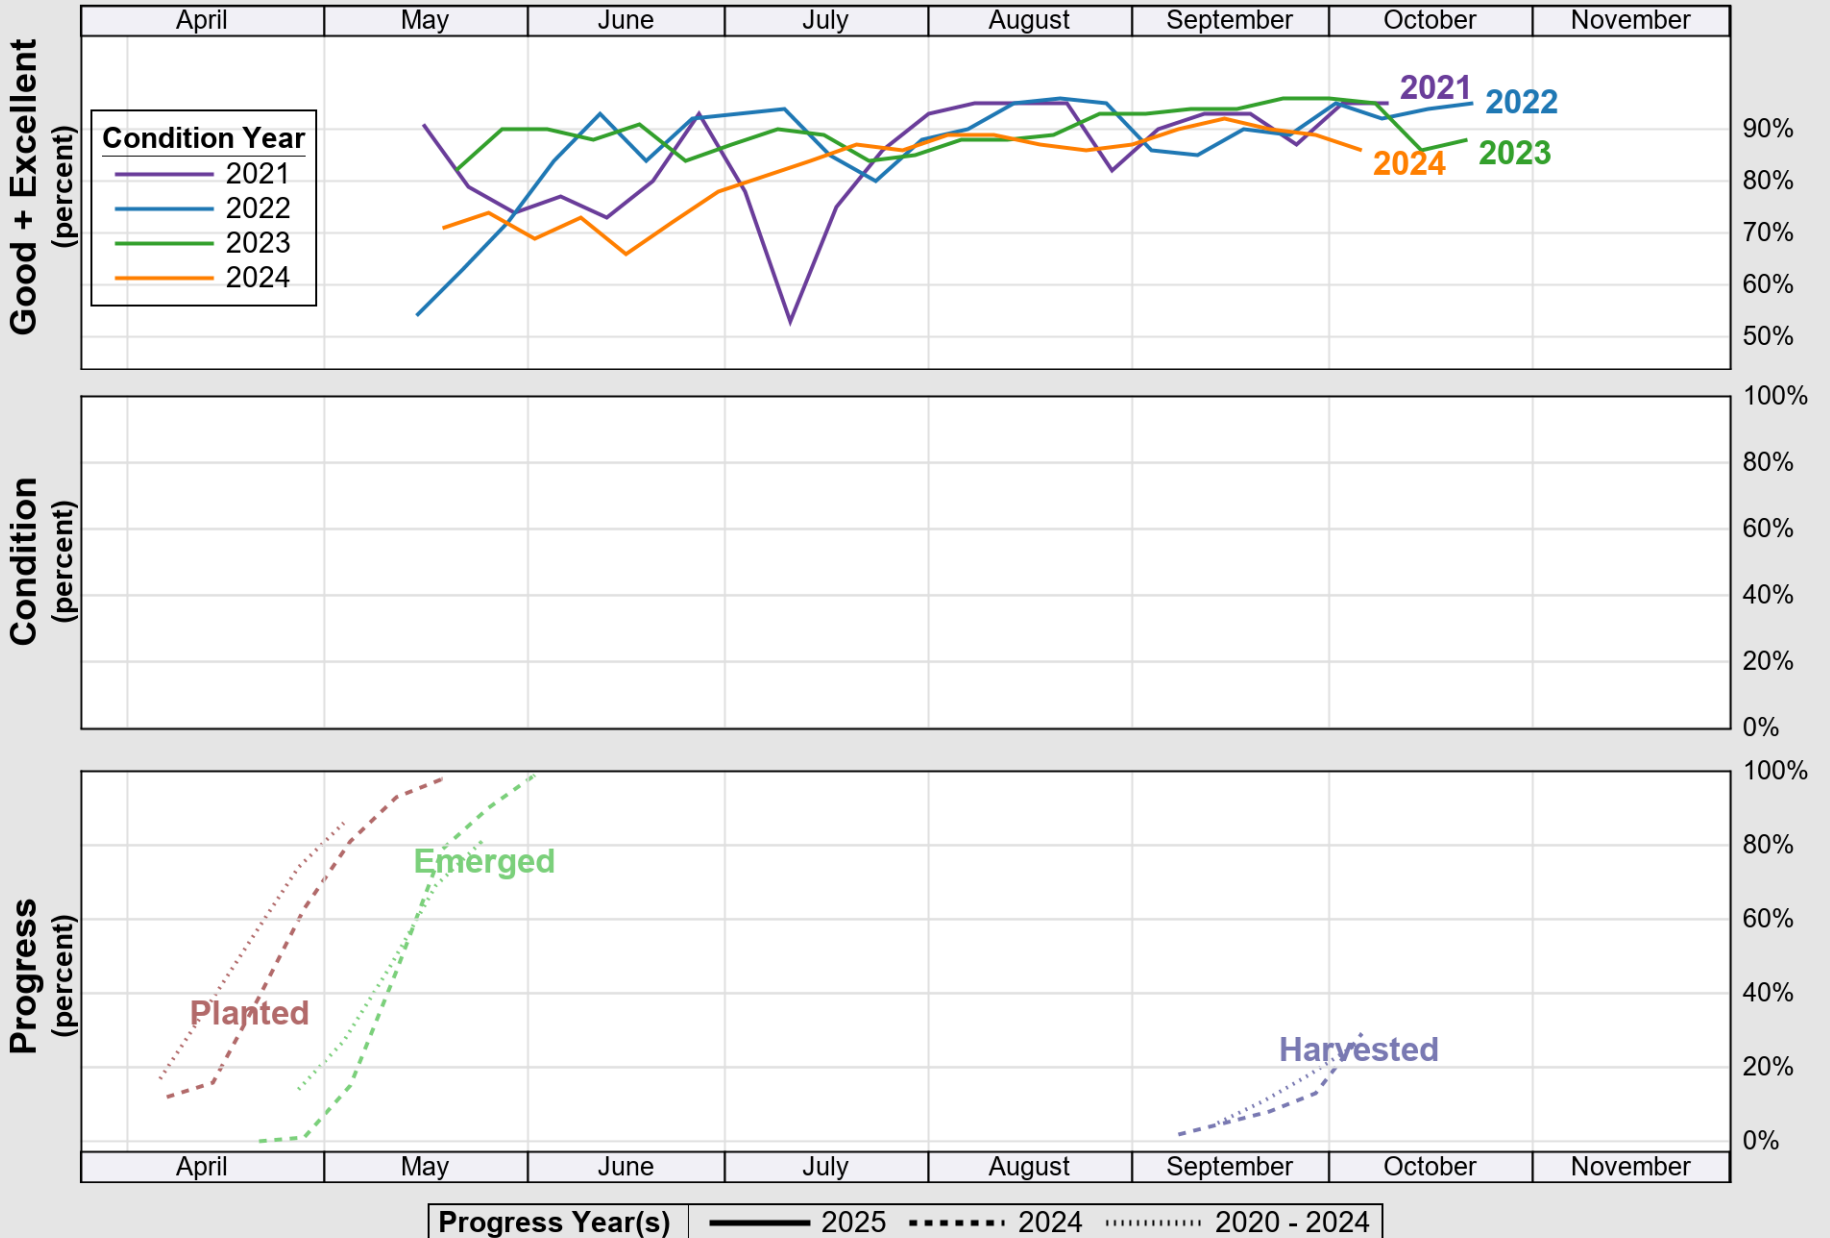

NASS

Source: National Agricultural Statistics Service (NASS), Crop Progress Report

USDA

Crop Progress and Condition: Sugar Beets in Idaho , 2025

NASS

Source: National Agricultural Statistics Service (NASS), Crop Progress Report