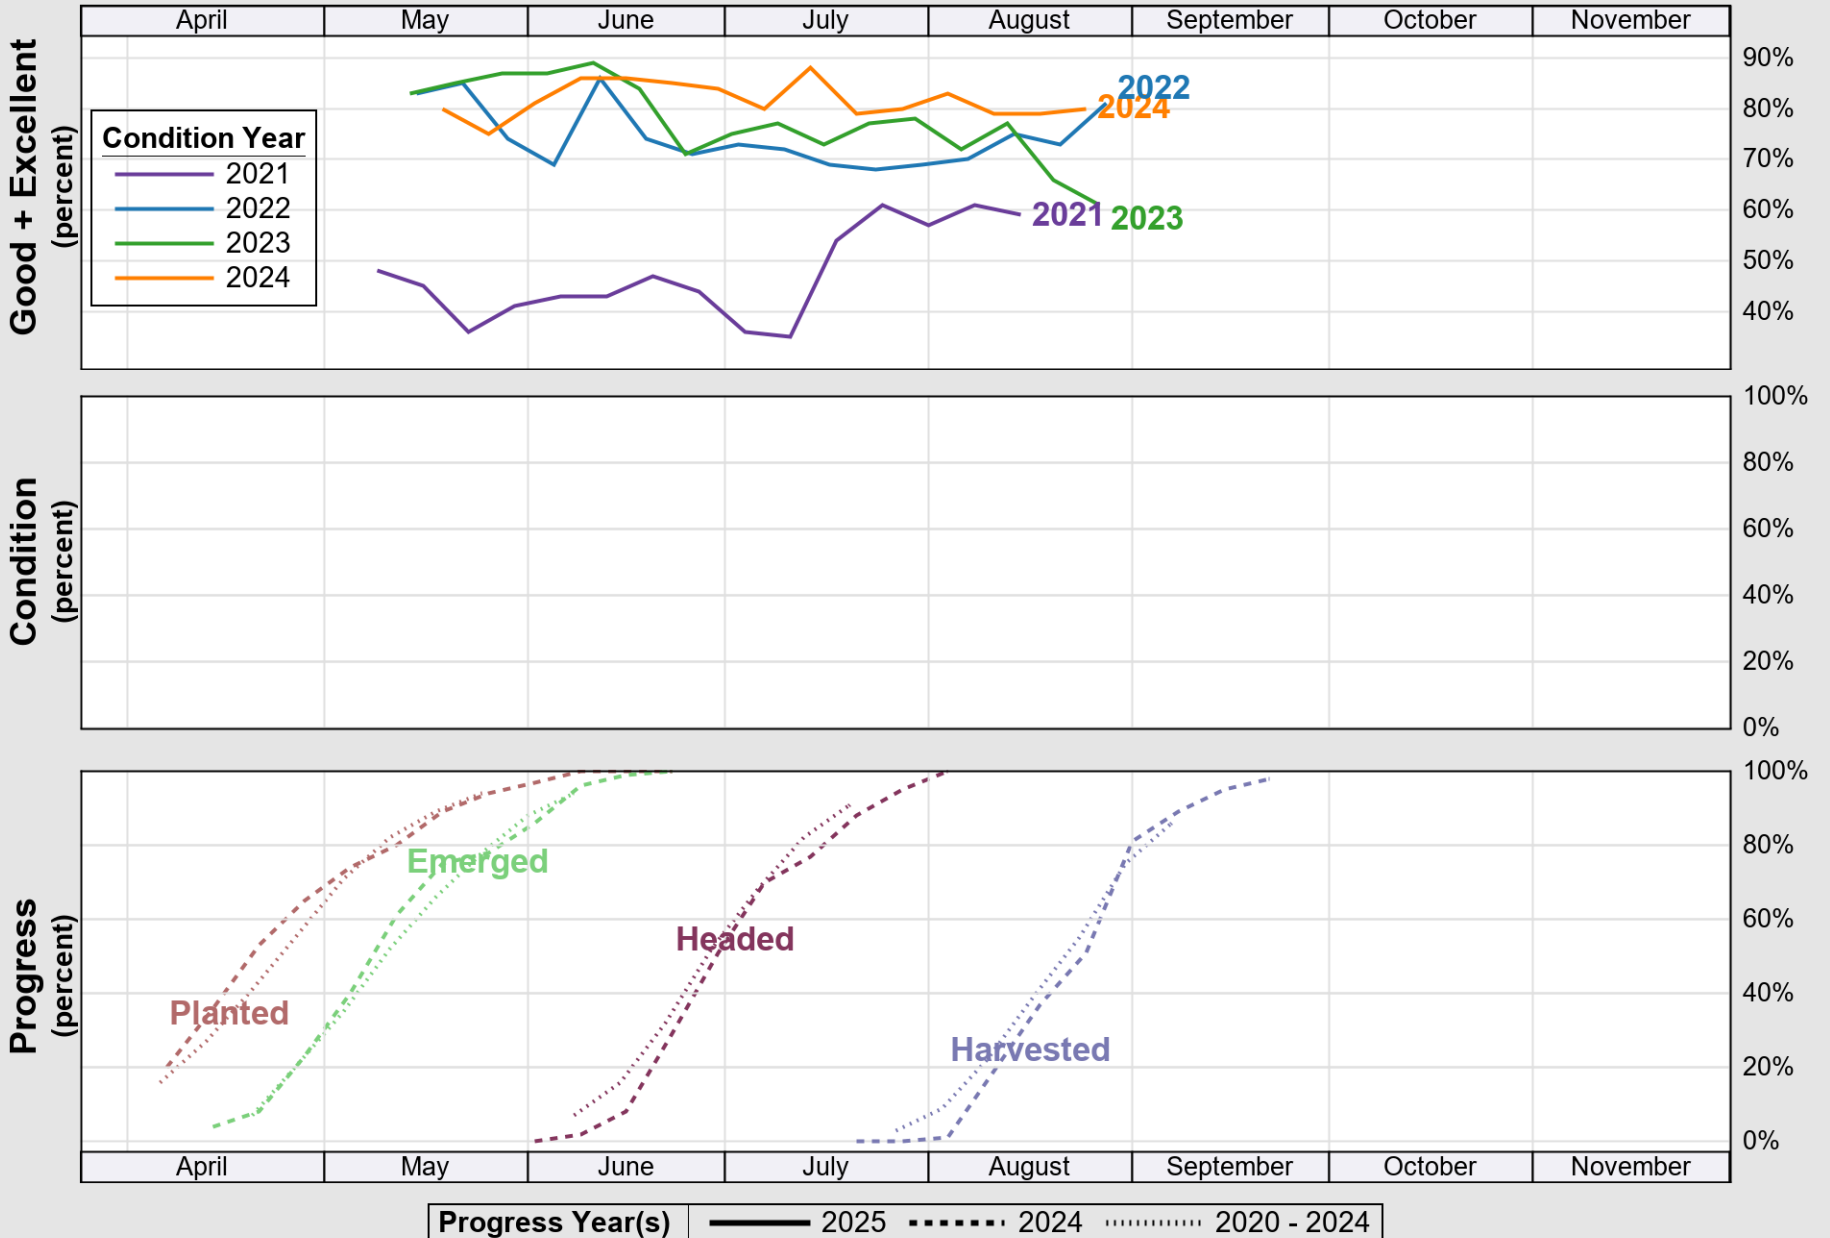

USDA

Crop Progress and Condition: Barley in Idaho , 2025

NASS

Source: National Agricultural Statistics Service (NASS), Crop Progress Report

USDA

Crop Progress and Condition: Corn in Idaho , 2025

NASS

Progress Year(s) — 2025 2024 -.-.-.-.- 2020 - 2024

Source: National Agricultural Statistics Service (NASS), Crop Progress Report

USDA

Crop Progress and Condition: Oats in Idaho , 2025

NASS

Source: National Agricultural Statistics Service (NASS), Crop Progress Report