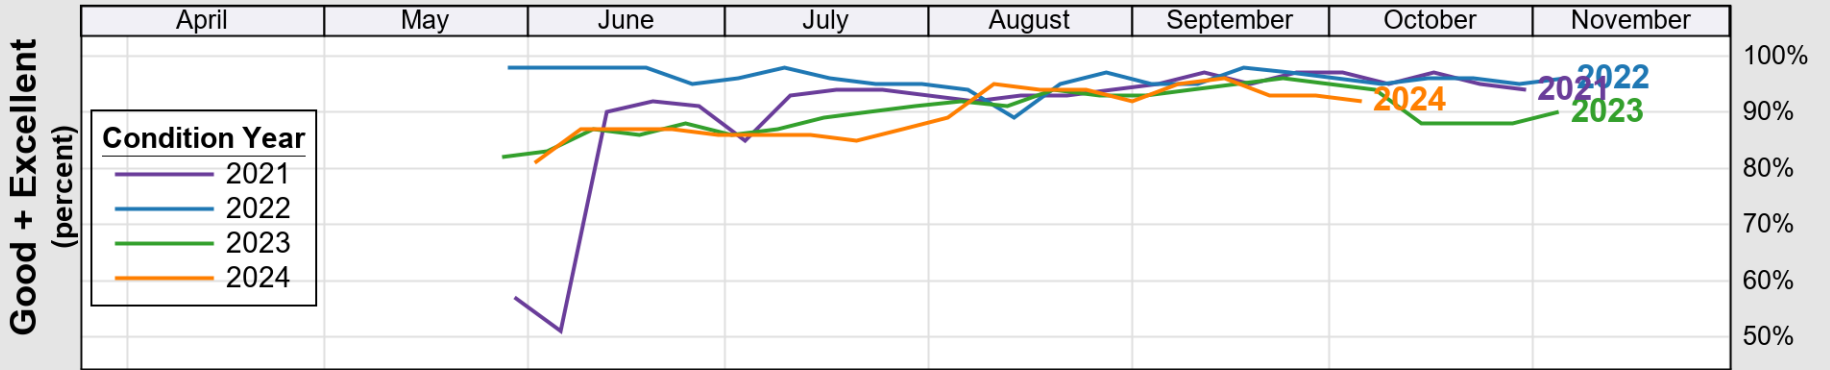

USDA

Crop Progress and Condition: Barley in Idaho , 2025

NASS

Source: National Agricultural Statistics Service (NASS), Crop Progress Report

USDA

Crop Progress and Condition: Corn in Idaho , 2025

NASS

Progress Year(s) — 2025 2024 -.-.-.-.- 2020 - 2024