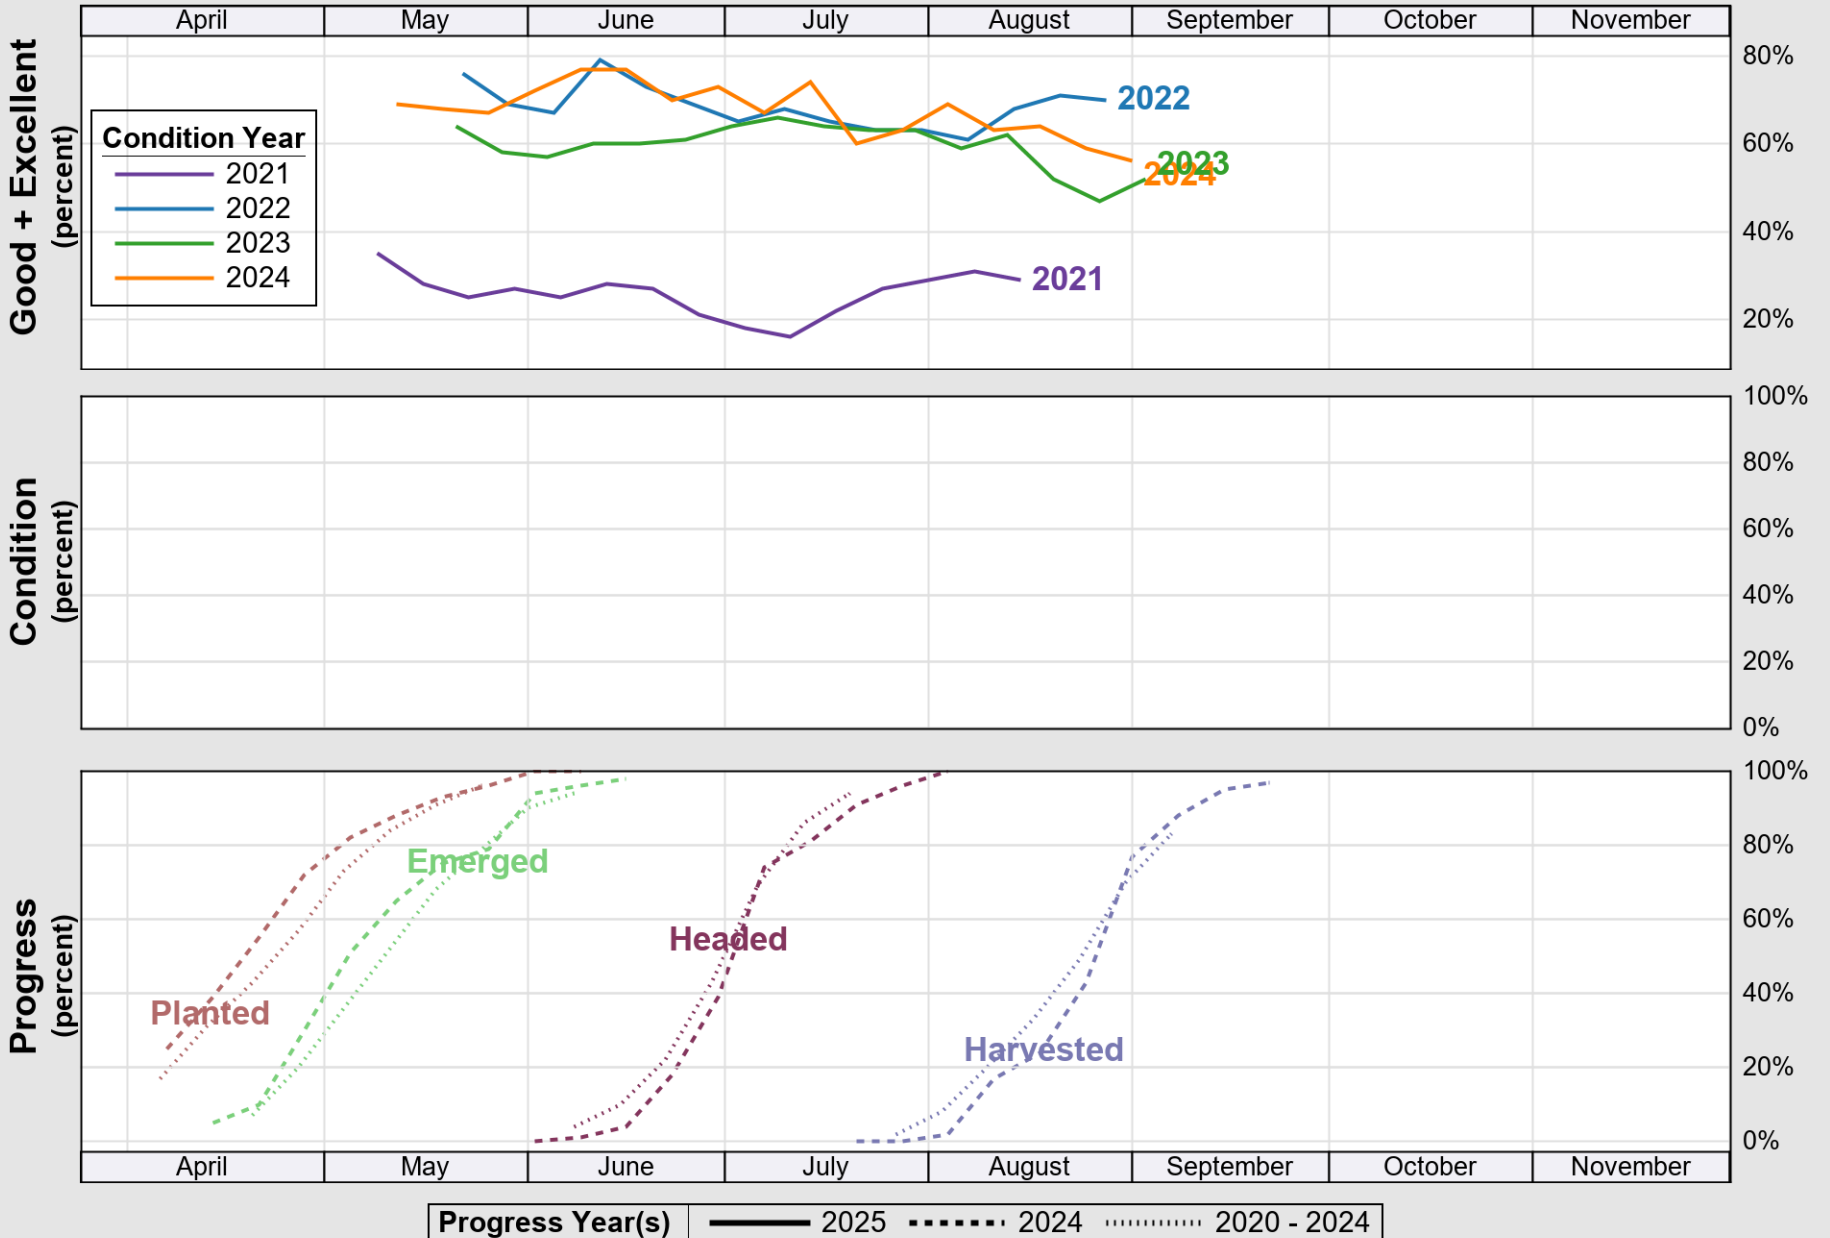

USDA

Crop Progress and Condition: Barley in Idaho , 2025

NASS

Source: National Agricultural Statistics Service (NASS), Crop Progress Report

USDA

Crop Progress and Condition: Corn in Idaho , 2025

NASS

Progress Year(s) — 2025 2024 -.-.-.-.- 2020 - 2024

USDA

Crop Progress and Condition: Pasture and Range in Idaho , 2025

NASS

Source: National Agricultural Statistics Service (NASS), Crop Progress Report

USDA

Crop Progress and Condition: Spring Wheat in Idaho , 2025

NASS

Source: National Agricultural Statistics Service (NASS), Crop Progress Report

USDA

Crop Progress and Condition: Sugar Beets in Idaho , 2025

NASS

Source: National Agricultural Statistics Service (NASS), Crop Progress Report