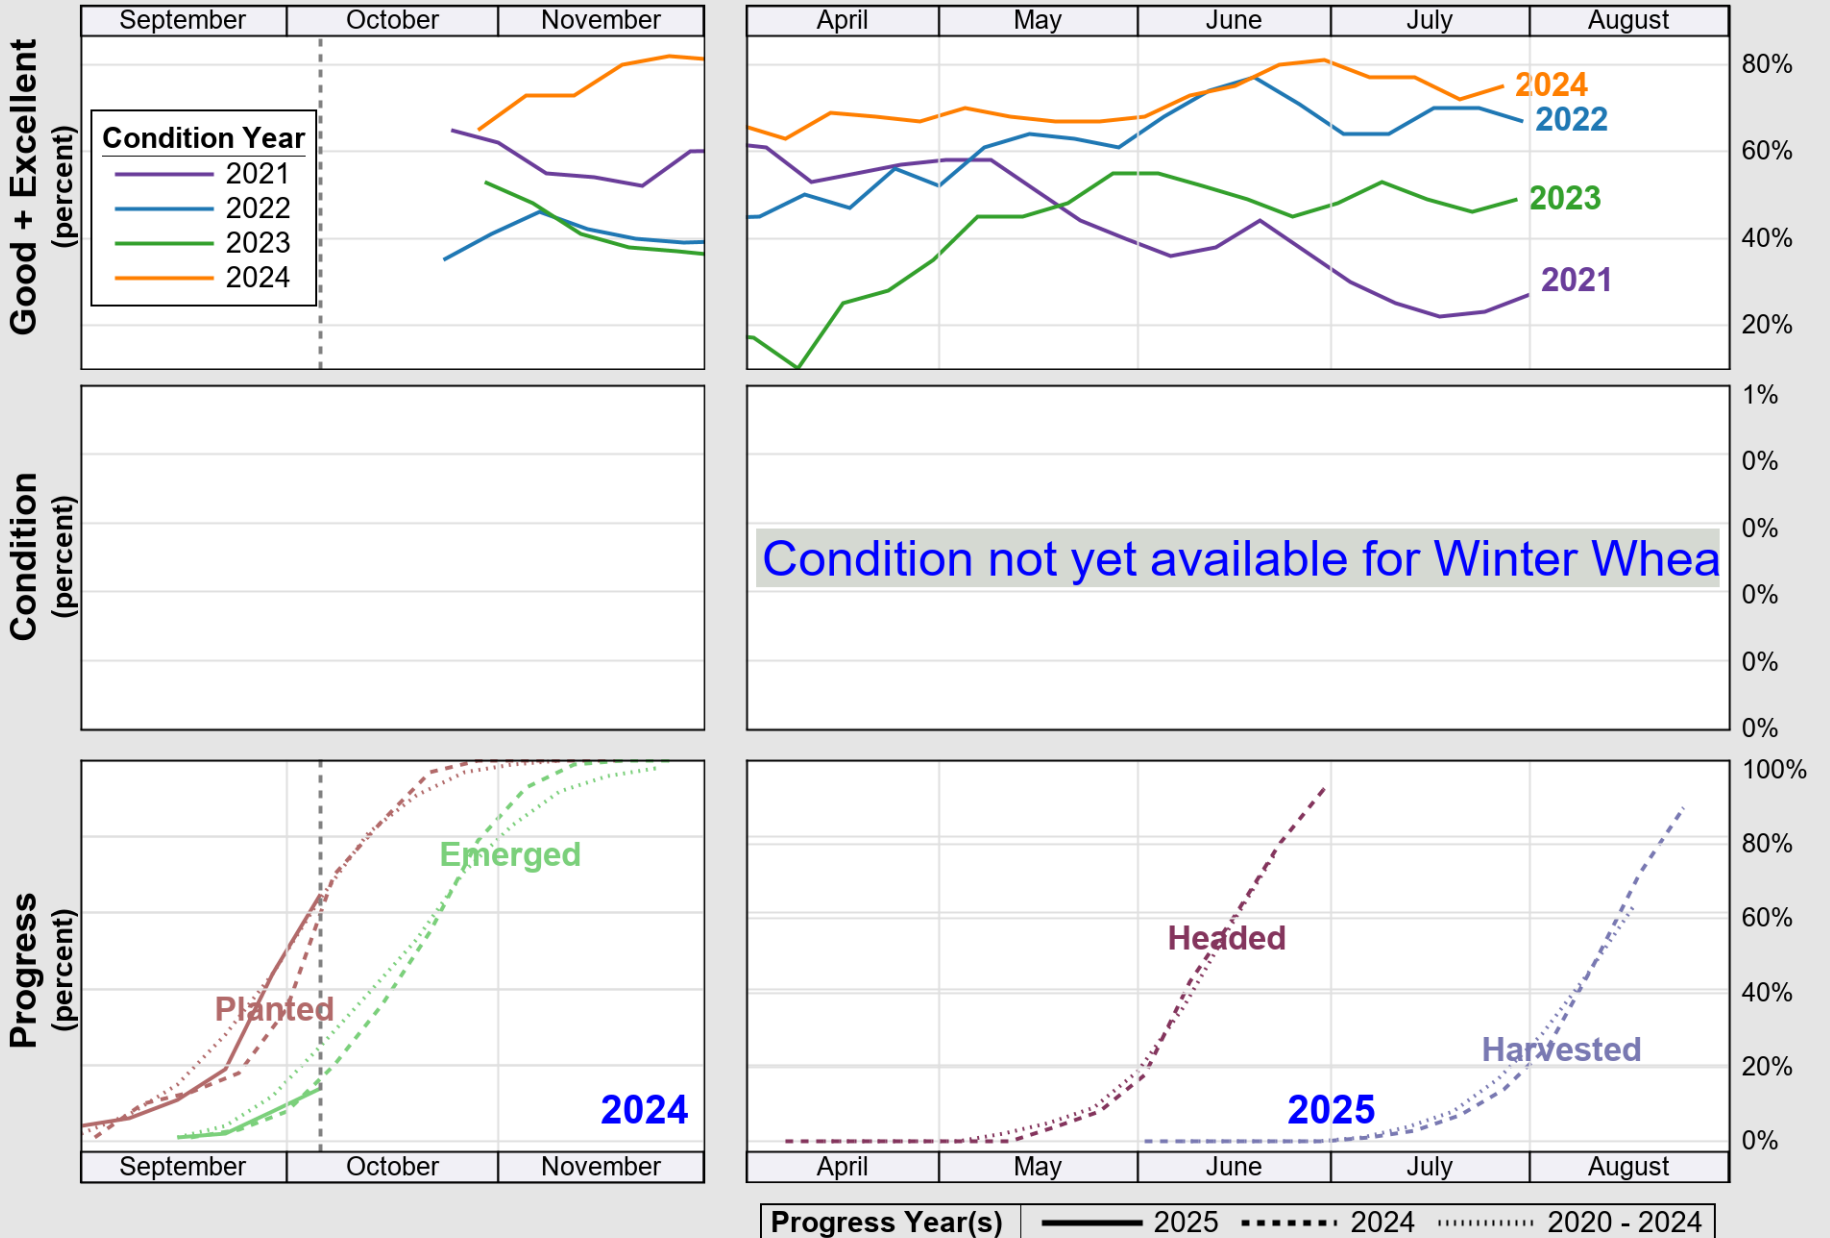

USDA

Crop Progress and Condition: Pasture and Range in Idaho , 2025

NASS

Source: National Agricultural Statistics Service (NASS), Crop Progress Report

USDA

Crop Progress and Condition: Spring Wheat in Idaho , 2025

NASS

Source: National Agricultural Statistics Service (NASS), Crop Progress Report

USDA

Crop Progress and Condition: Sugar Beets in Idaho , 2025

NASS

Source: National Agricultural Statistics Service (NASS), Crop Progress Report

USDA

Crop Progress and Condition: Winter Wheat in Idaho , 2025

NASS

Source: National Agricultural Statistics Service (NASS), Crop Progress Report