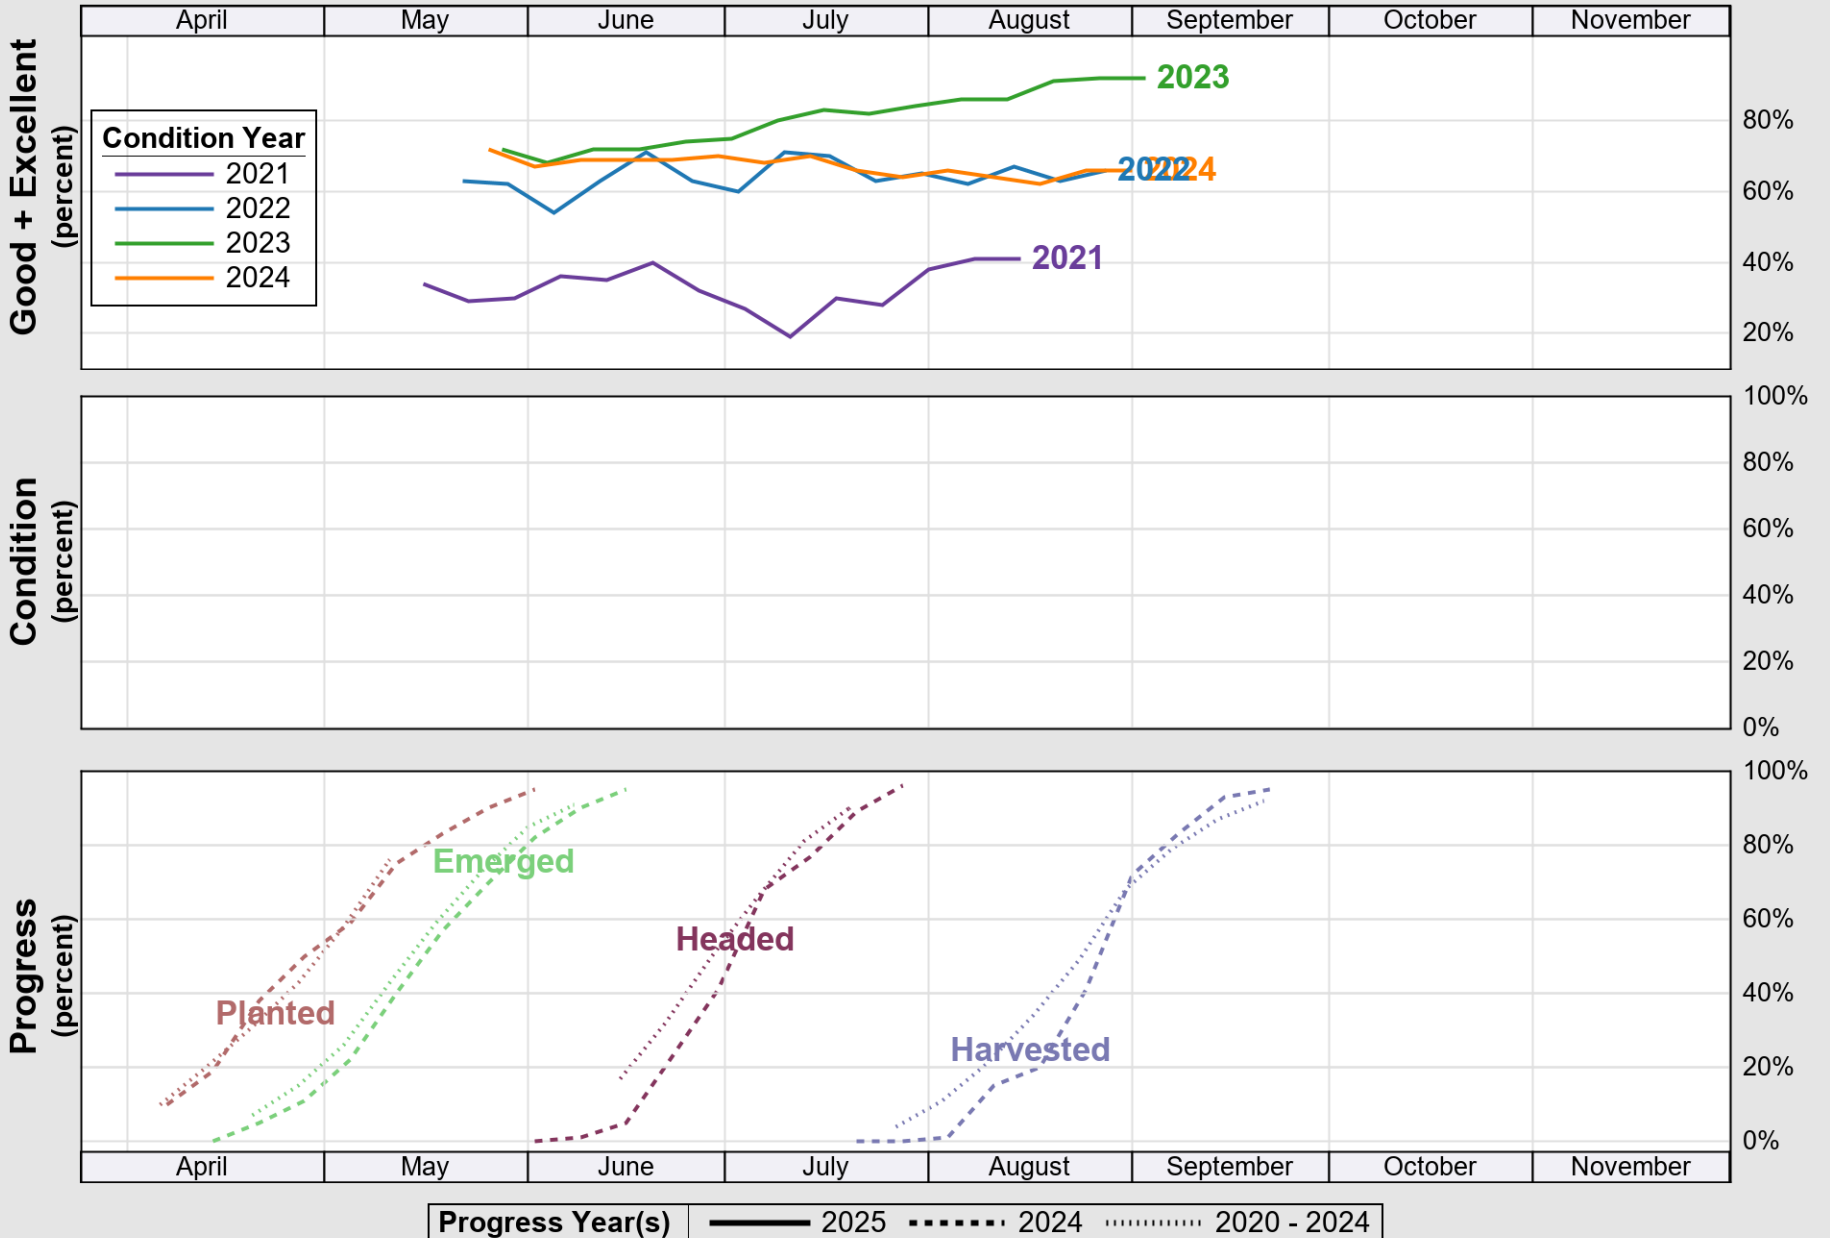

USDA

Crop Progress and Condition: Barley in Idaho , 2025

NASS

Source: National Agricultural Statistics Service (NASS), Crop Progress Report

USDA

Crop Progress and Condition: Corn in Idaho , 2025

NASS

Progress Year(s) — 2025 2024 -.-.-.-.- 2020 - 2024

Source: National Agricultural Statistics Service (NASS), Crop Progress Report

USDA

Crop Progress and Condition: Oats in Idaho , 2025

NASS

Source: National Agricultural Statistics Service (NASS), Crop Progress Report