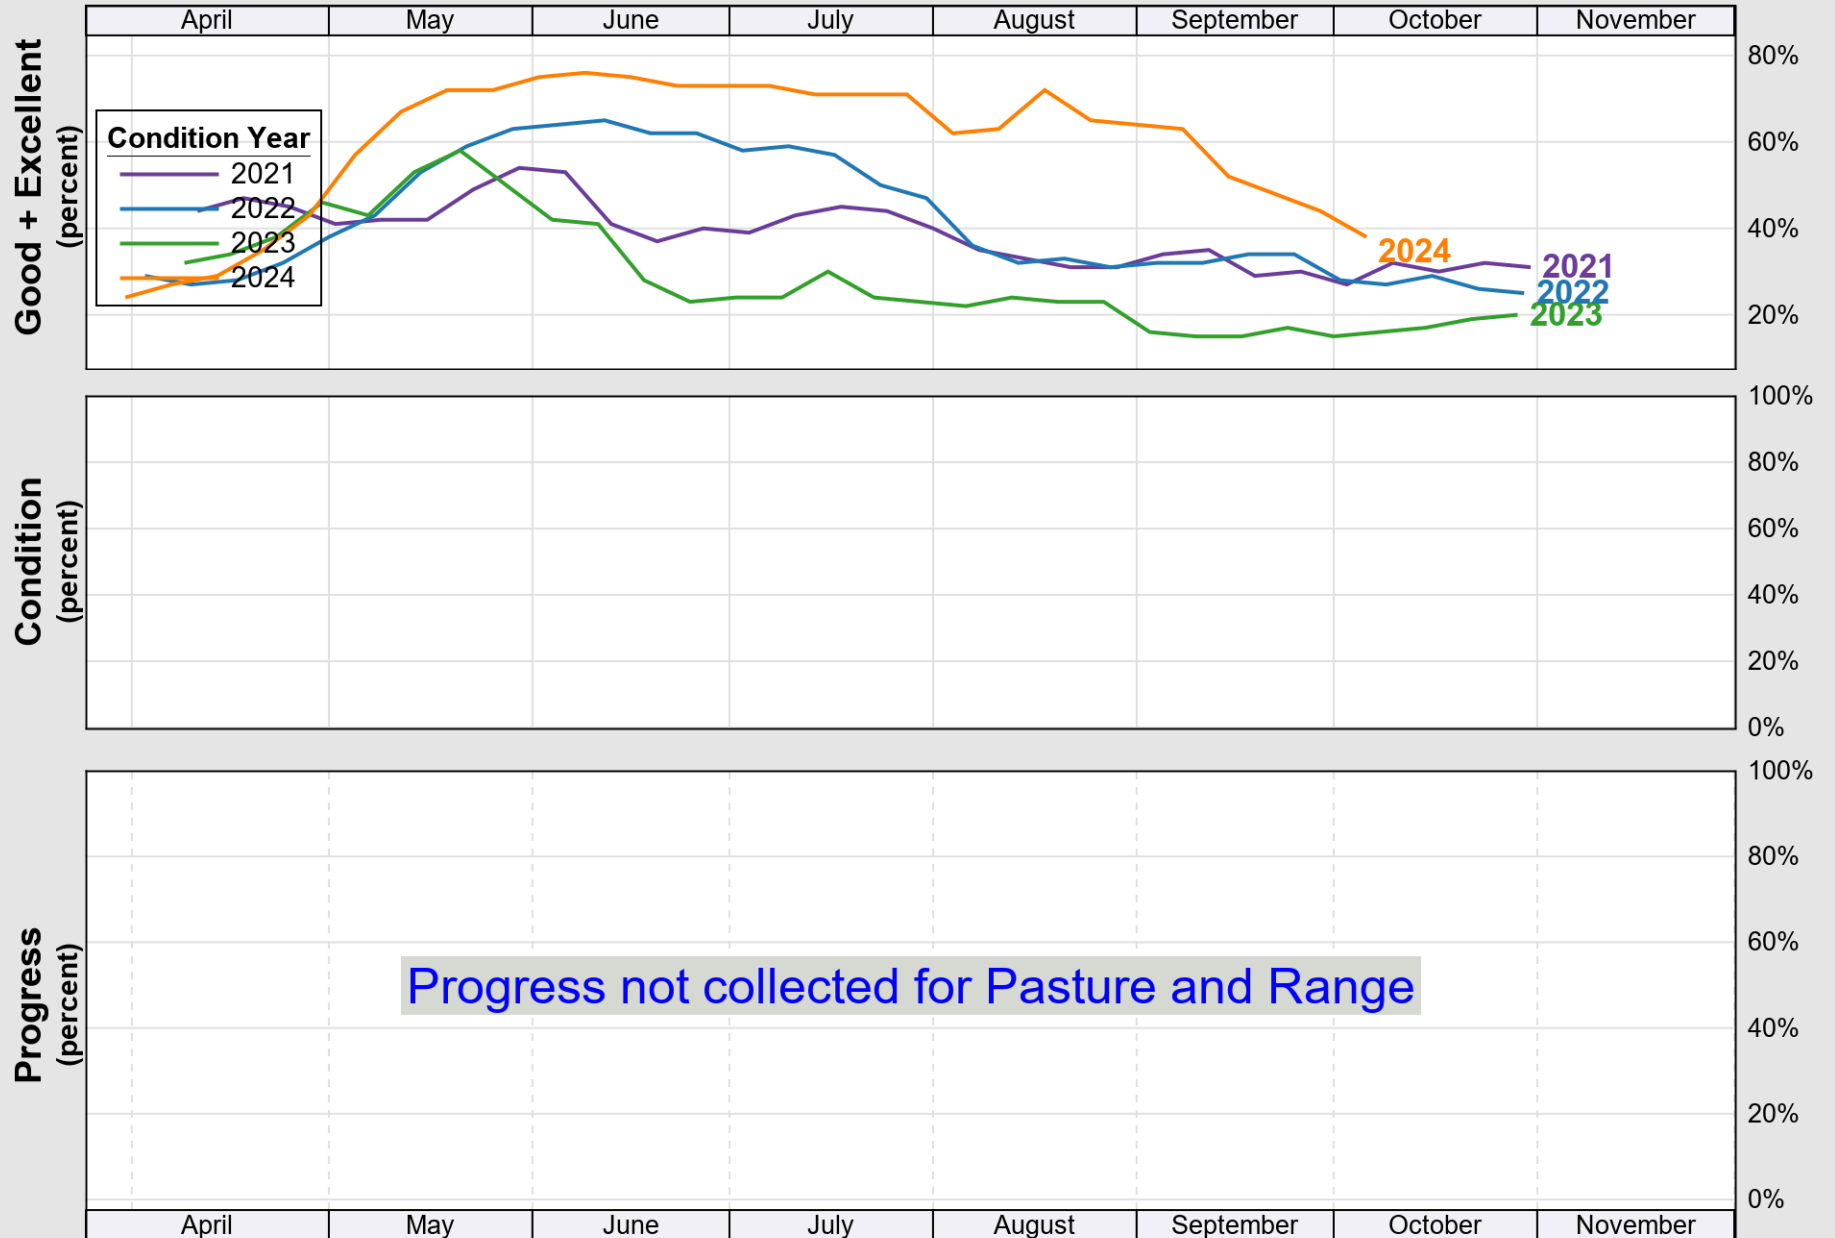

USDA

Crop Progress and Condition: Corn in Iowa, 2025

NASS

Source: National Agricultural Statistics Service (NASS), Crop Progress Report

USDA

Crop Progress and Condition: Oats in Iowa, 2025

NASS

Source: National Agricultural Statistics Service (NASS), Crop Progress Report

USDA

Crop Progress and Condition: Pasture and Range in Iowa , 2025

NASS

Source: National Agricultural Statistics Service (NASS), Crop Progress Report

USDA

Crop Progress and Condition: Soybeans in Iowa , 2025

NASS

Progress Year(s) ——— 2025 2024 2020 - 2024

Source: National Agricultural Statistics Service (NASS), Crop Progress Report