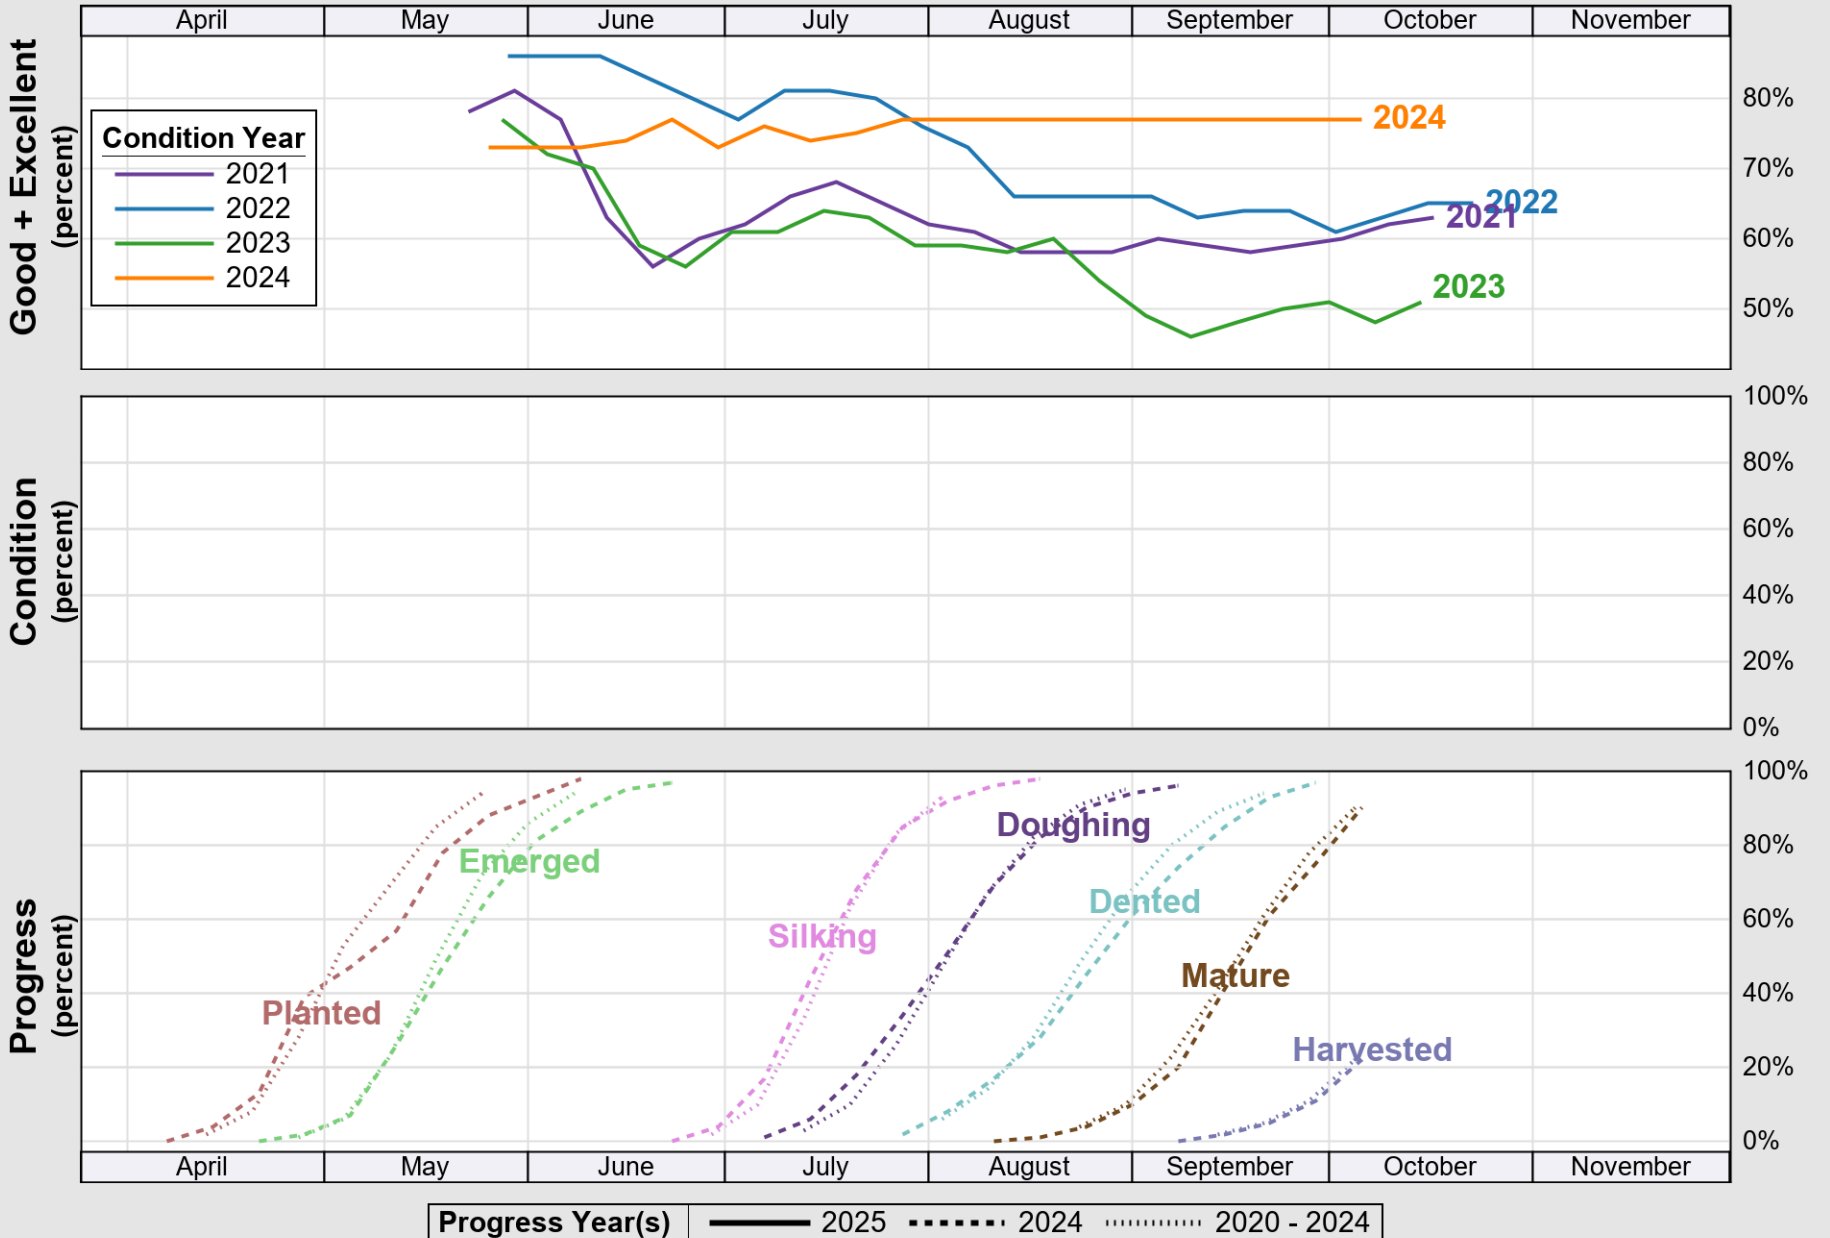

USDA

Crop Progress and Condition: Corn in Iowa, 2025

NASS

Source: National Agricultural Statistics Service (NASS), Crop Progress Report

USDA

Crop Progress and Condition: Oats in Iowa, 2025

NASS

Source: National Agricultural Statistics Service (NASS), Crop Progress Report

USDA

Crop Progress and Condition: Pasture and Range in Iowa , 2025

NASS

Source: National Agricultural Statistics Service (NASS), Crop Progress Report

USDA

Crop Progress and Condition: Soybeans in Iowa , 2025

NASS

Progress Year(s) ——— 2025 2024 2020 - 2024

Source: National Agricultural Statistics Service (NASS), Crop Progress Report