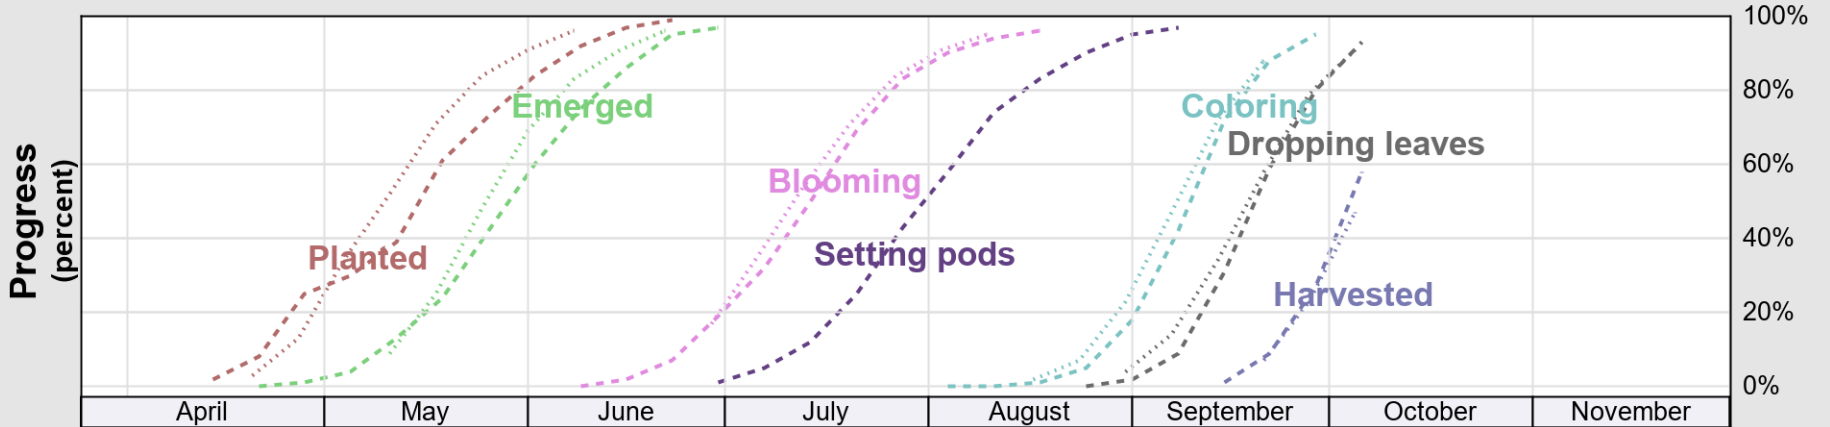

USDA

Crop Progress and Condition: Pasture and Range in Iowa , 2025

NASS

Source: National Agricultural Statistics Service (NASS), Crop Progress Report

USDA

Crop Progress and Condition: Soybeans in Iowa , 2025

NASS

Progress Year(s) ——— 2025 2024 2020 - 2024

Source: National Agricultural Statistics Service (NASS), Crop Progress Report