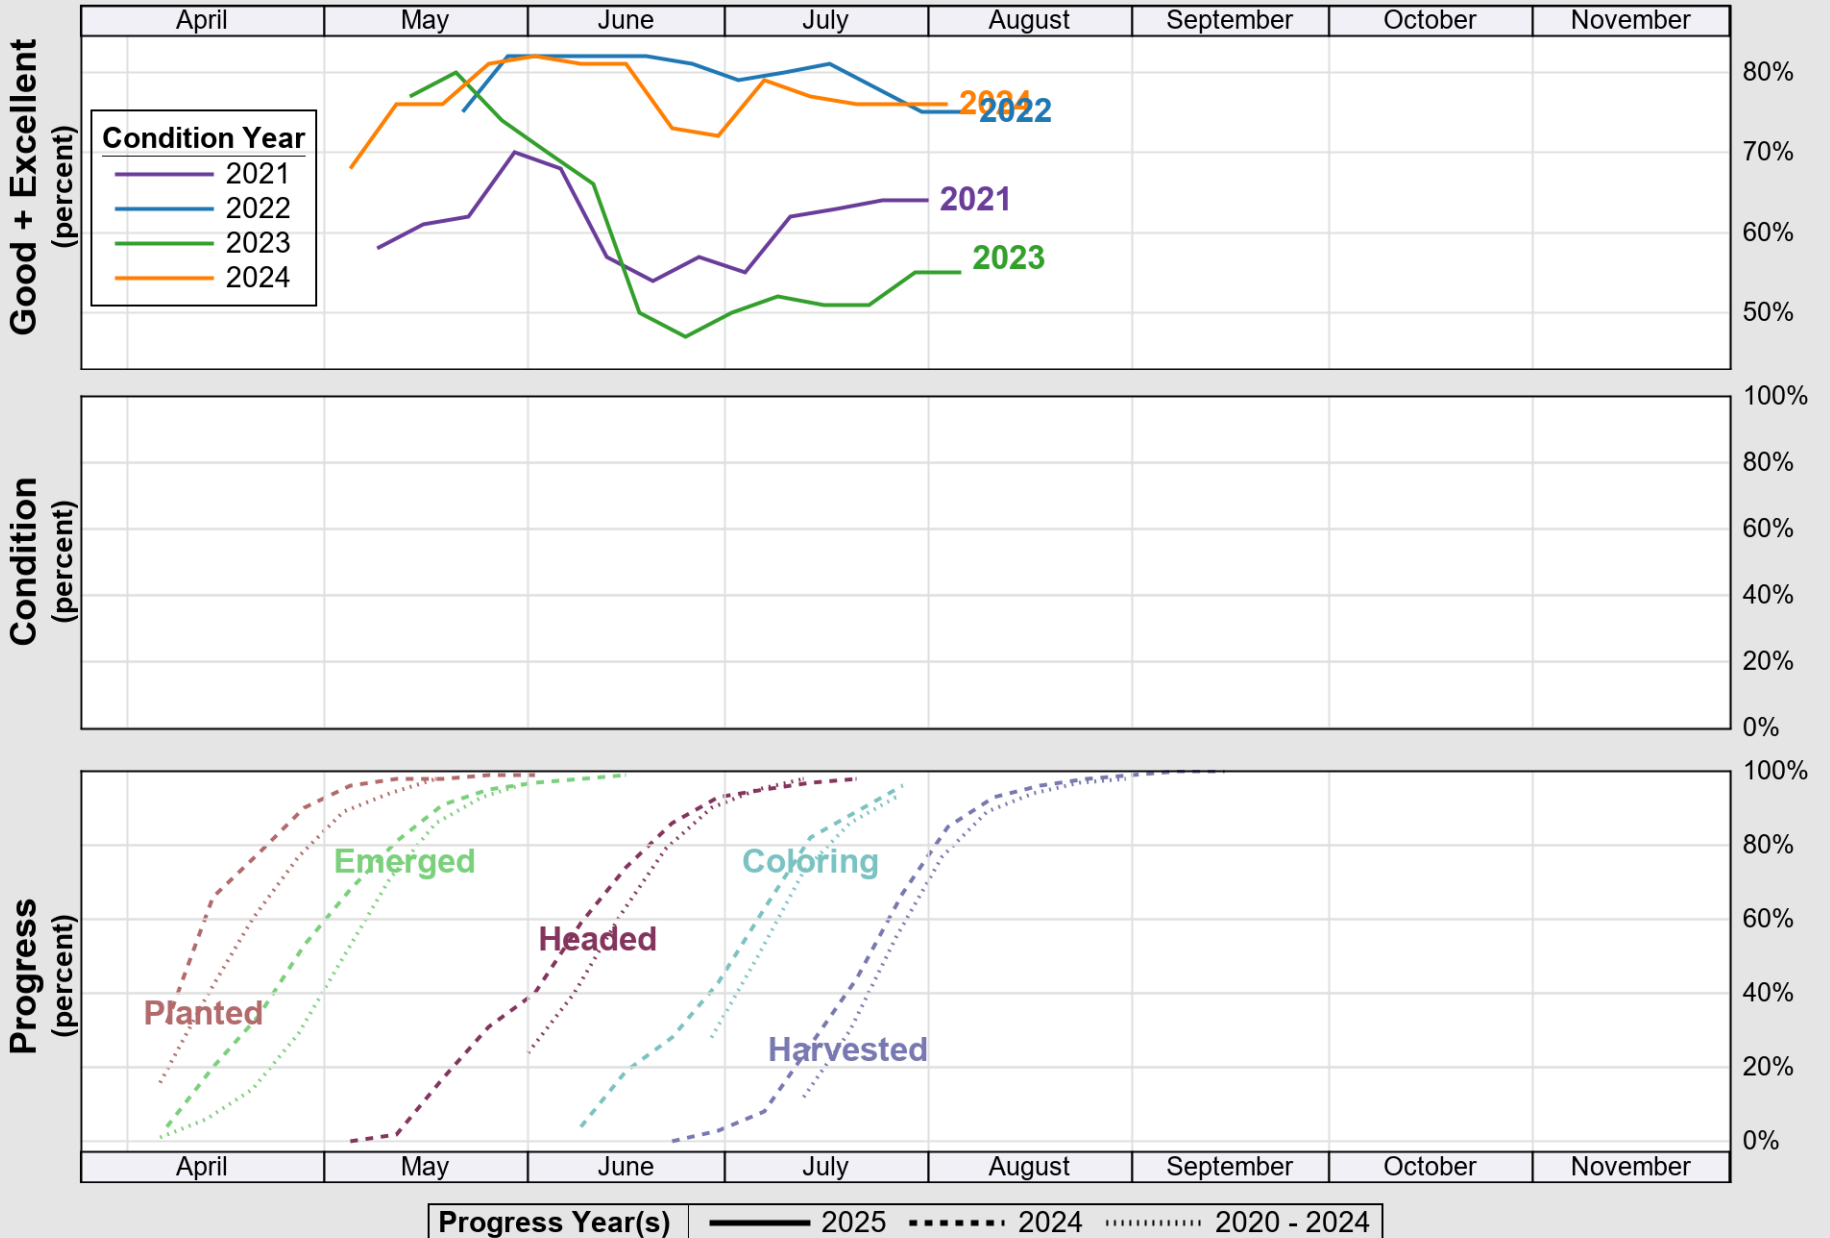

USDA

Crop Progress and Condition: Corn in Iowa, 2025

NASS

Source: National Agricultural Statistics Service (NASS), Crop Progress Report

USDA

Crop Progress and Condition: Oats in Iowa, 2025

NASS

Source: National Agricultural Statistics Service (NASS), Crop Progress Report

USDA

Crop Progress and Condition: Pasture and Range in Iowa , 2025

NASS

Source: National Agricultural Statistics Service (NASS), Crop Progress Report

USDA

Crop Progress and Condition: Soybeans in Iowa , 2025

NASS

Progress Year(s) ——— 2025 2024 2020 - 2024

Source: National Agricultural Statistics Service (NASS), Crop Progress Report