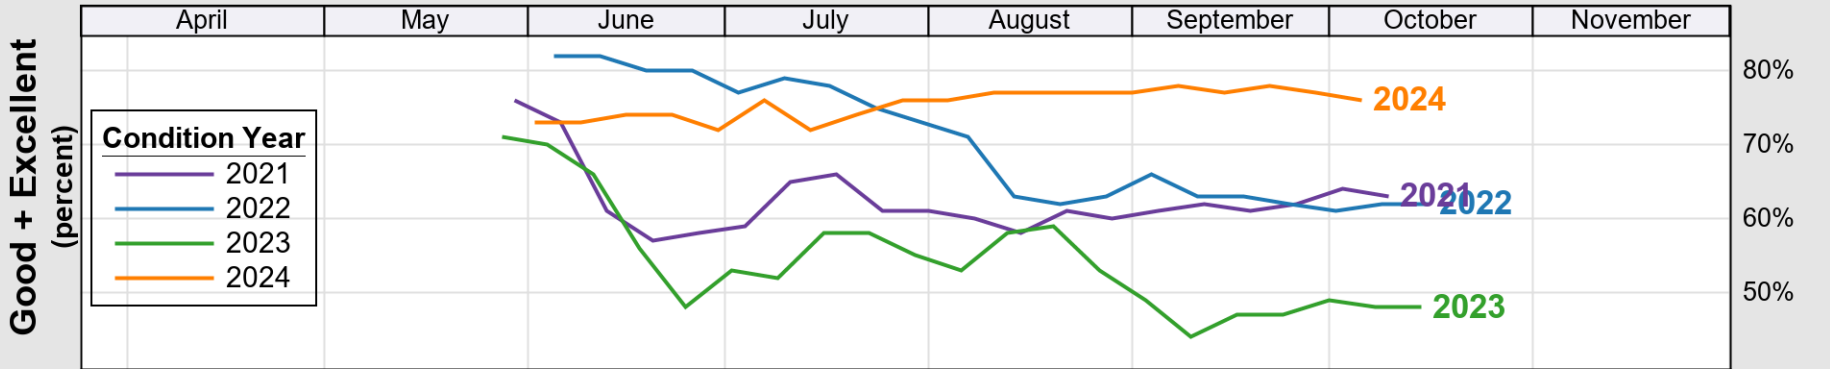

USDA

Crop Progress and Condition: Pasture and Range in Iowa , 2025

NASS

Source: National Agricultural Statistics Service (NASS), Crop Progress Report

USDA

Crop Progress and Condition: Soybeans in Iowa , 2025

NASS

Progress Year(s) ——— 2025 2024 2020 - 2024

Source: National Agricultural Statistics Service (NASS), Crop Progress Report