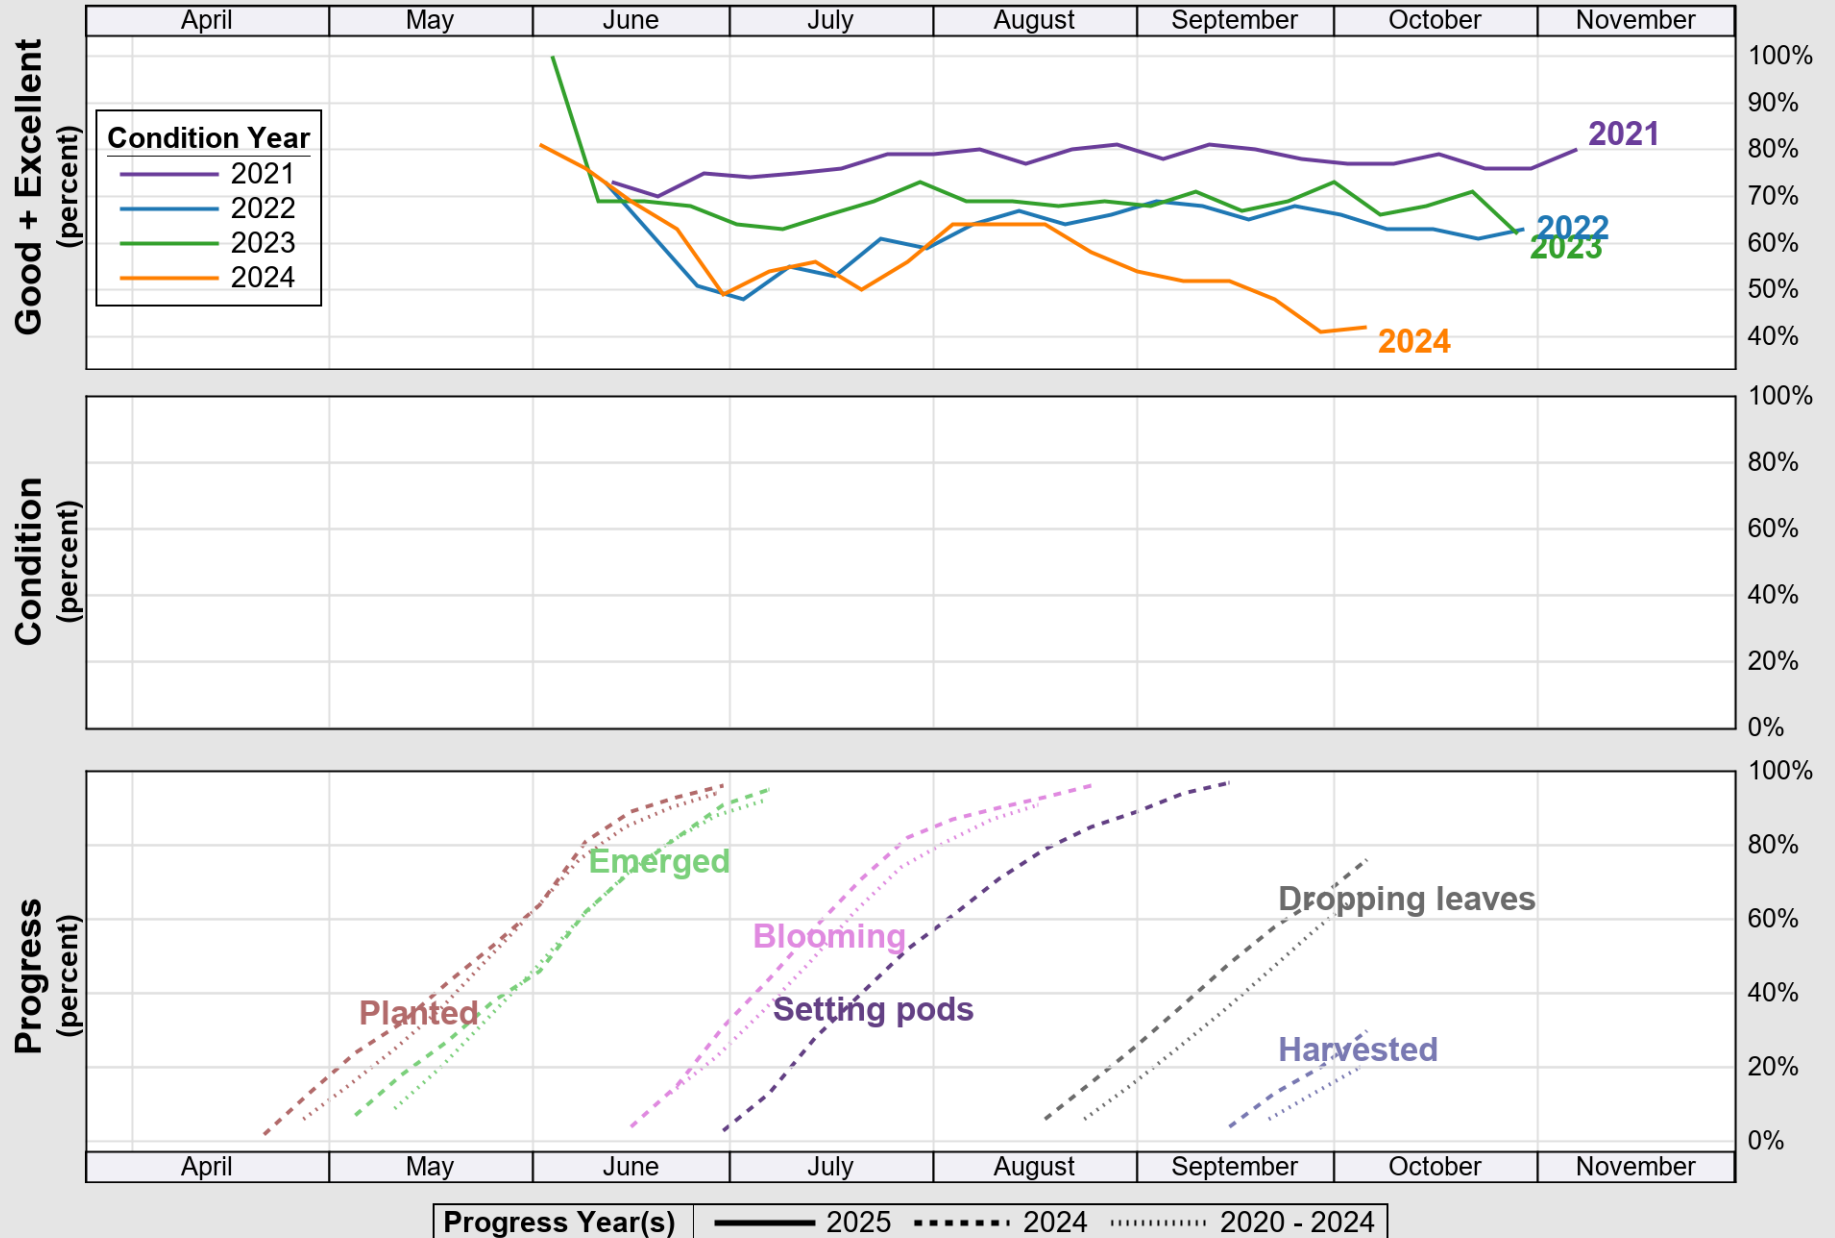

USDA

Crop Progress and Condition: Corn in Georgia , 2025

NASS

Source: National Agricultural Statistics Service (NASS), Crop Progress Report

USDA

Crop Progress and Condition: Cotton in Georgia , 2025

NASS

Progress Year(s) — 2025 2024 2020 - 2024

USDA

Crop Progress and Condition: Peanuts in Georgia , 2025

NASS

Source: National Agricultural Statistics Service (NASS), Crop Progress Report

USDA

Crop Progress and Condition: Soybeans in Georgia , 2025

NASS

Source: National Agricultural Statistics Service (NASS), Crop Progress Report

USDA

Crop Progress and Condition: Winter Wheat in Georgia , 2025

NASS

Progress Year(s) ——— 2025 2024 2020 - 2024

Source: National Agricultural Statistics Service (NASS), Crop Progress Report