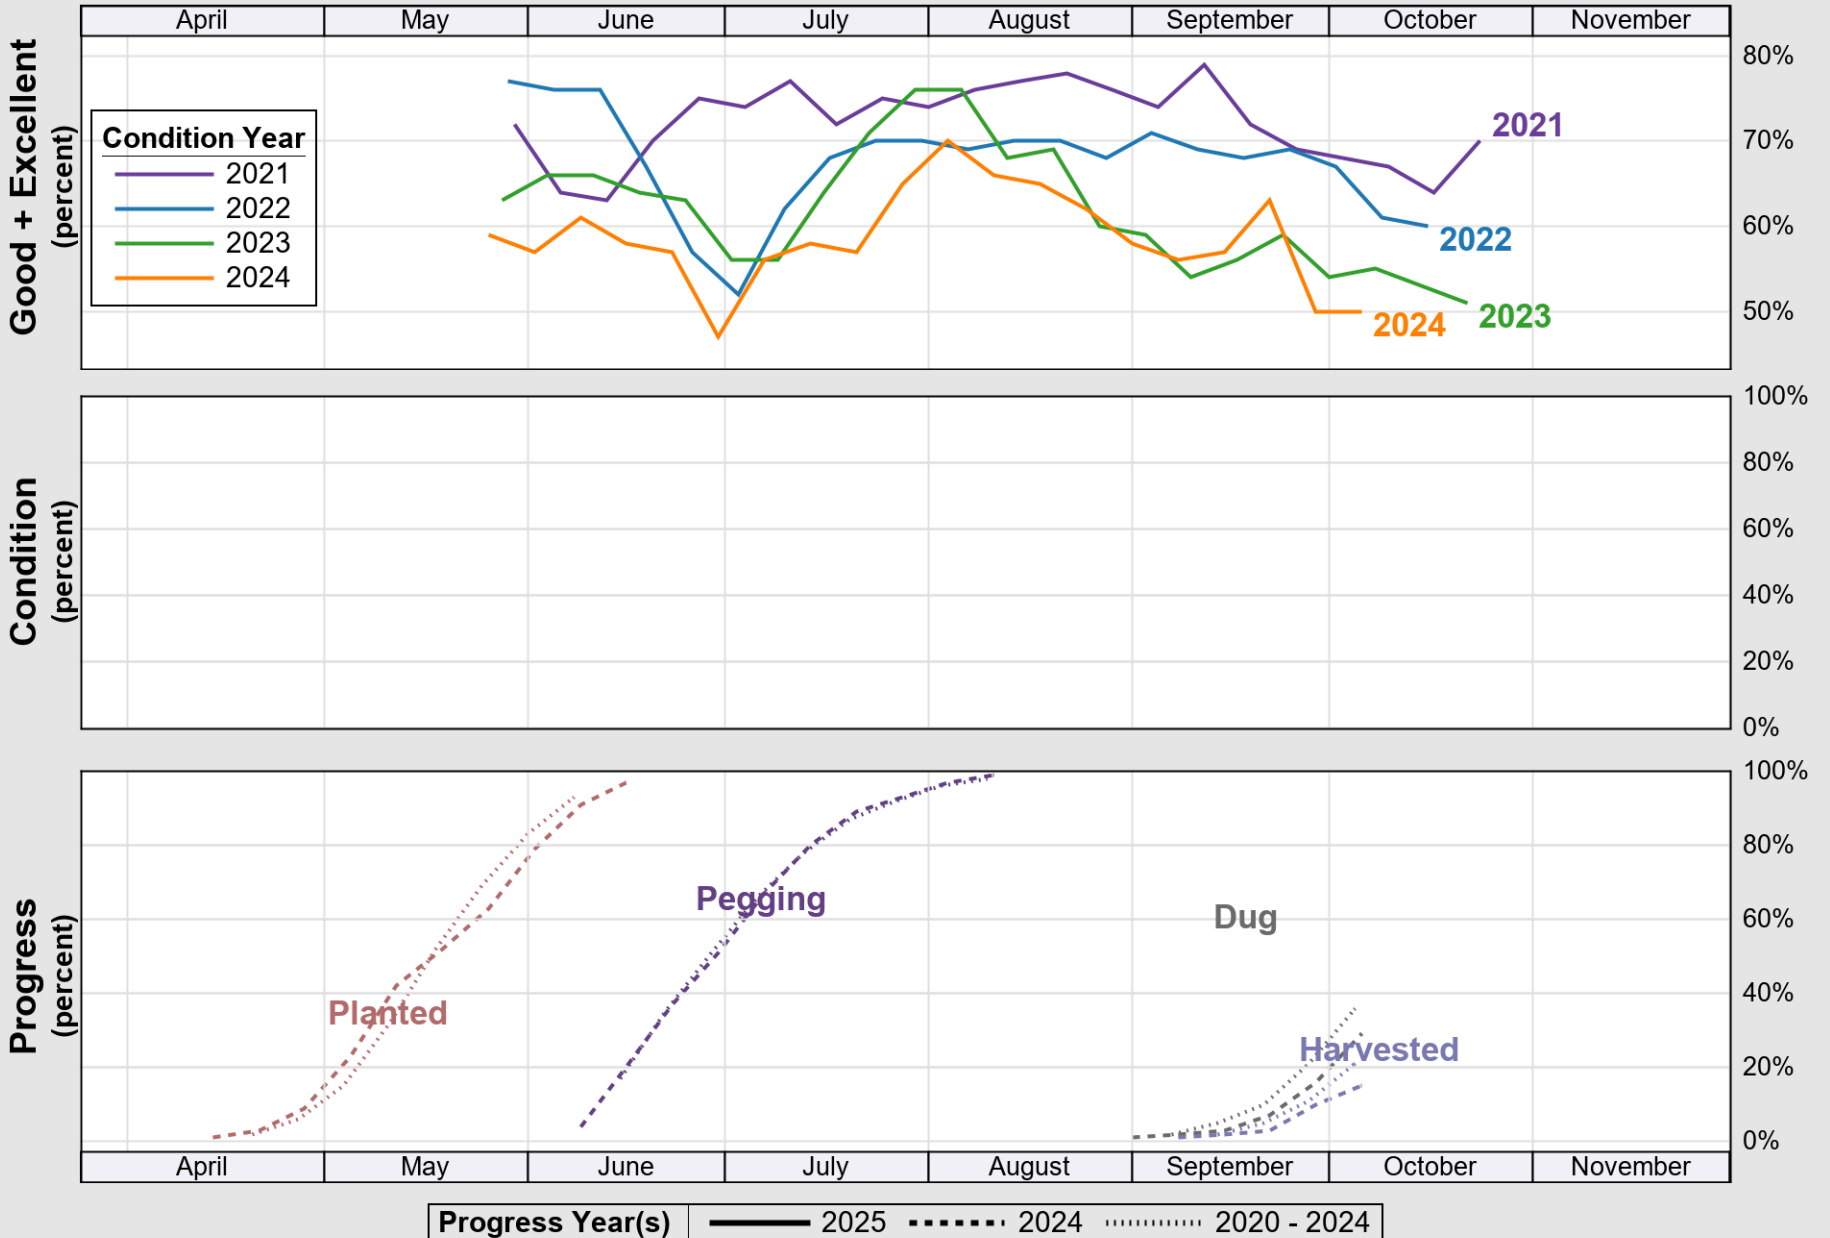

USDA

Crop Progress and Condition: Corn in Georgia , 2025

NASS

Source: National Agricultural Statistics Service (NASS), Crop Progress Report

USDA

Crop Progress and Condition: Cotton in Georgia , 2025

NASS

Progress Year(s) — 2025 2024 2020 - 2024

Source: National Agricultural Statistics Service (NASS), Crop Progress Report

USDA

Crop Progress and Condition: Pasture and Range in Georgia , 2025

NASS

Source: National Agricultural Statistics Service (NASS), Crop Progress Report

USDA

Crop Progress and Condition: Peanuts in Georgia , 2025

NASS

Source: National Agricultural Statistics Service (NASS), Crop Progress Report

USDA

Crop Progress and Condition: Soybeans in Georgia , 2025

NASS

Source: National Agricultural Statistics Service (NASS), Crop Progress Report

USDA

Crop Progress and Condition: Winter Wheat in Georgia , 2025

NASS

Progress Year(s) ——— 2025 2024 2020 - 2024

Source: National Agricultural Statistics Service (NASS), Crop Progress Report