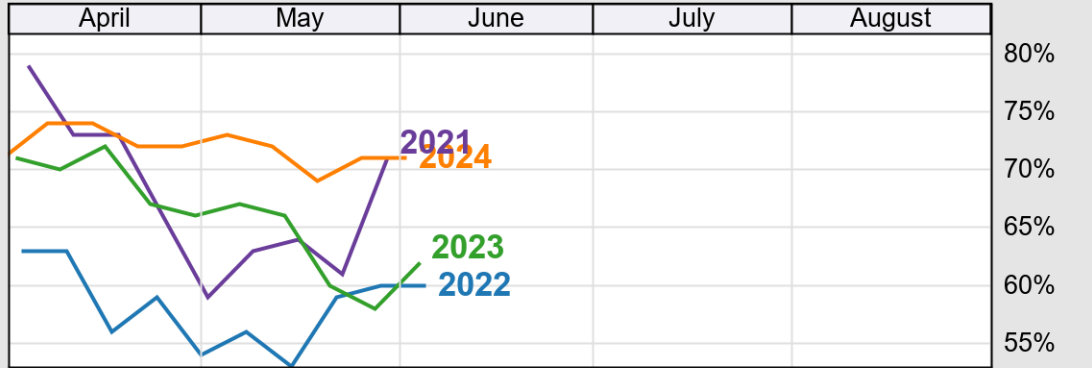

USDA

Crop Progress and Condition: Winter Wheat in Georgia , 2025

NASS

Progress Year(s)   ——— 2025   2024   ..... 2020 - 2024

Source: National Agricultural Statistics Service (NASS), Crop Progress Report