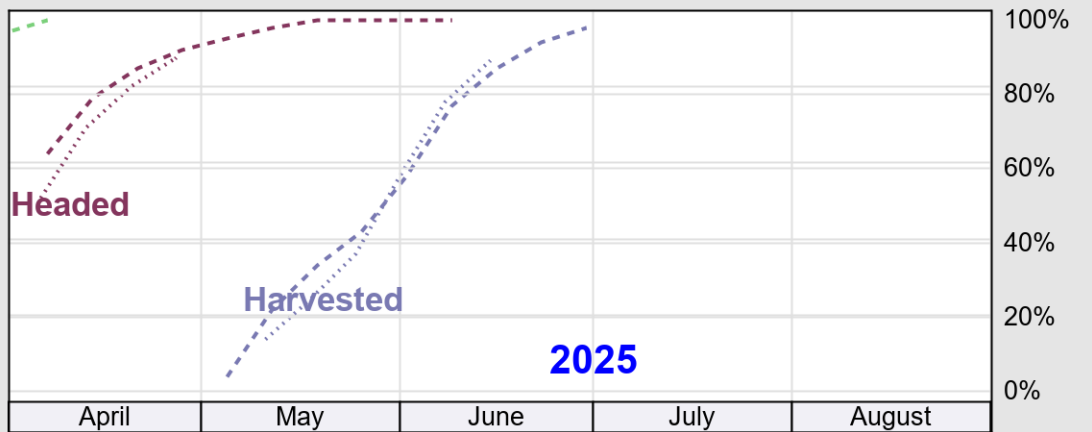

USDA

Crop Progress and Condition: Peanuts in Georgia , 2025

NASS

Source: National Agricultural Statistics Service (NASS), Crop Progress Report

USDA

Crop Progress and Condition: Soybeans in Georgia , 2025

NASS

Source: National Agricultural Statistics Service (NASS), Crop Progress Report

USDA

Crop Progress and Condition: Winter Wheat in Georgia , 2025

NASS

Progress Year(s) ——— 2025 2024 2020 - 2024

Source: National Agricultural Statistics Service (NASS), Crop Progress Report