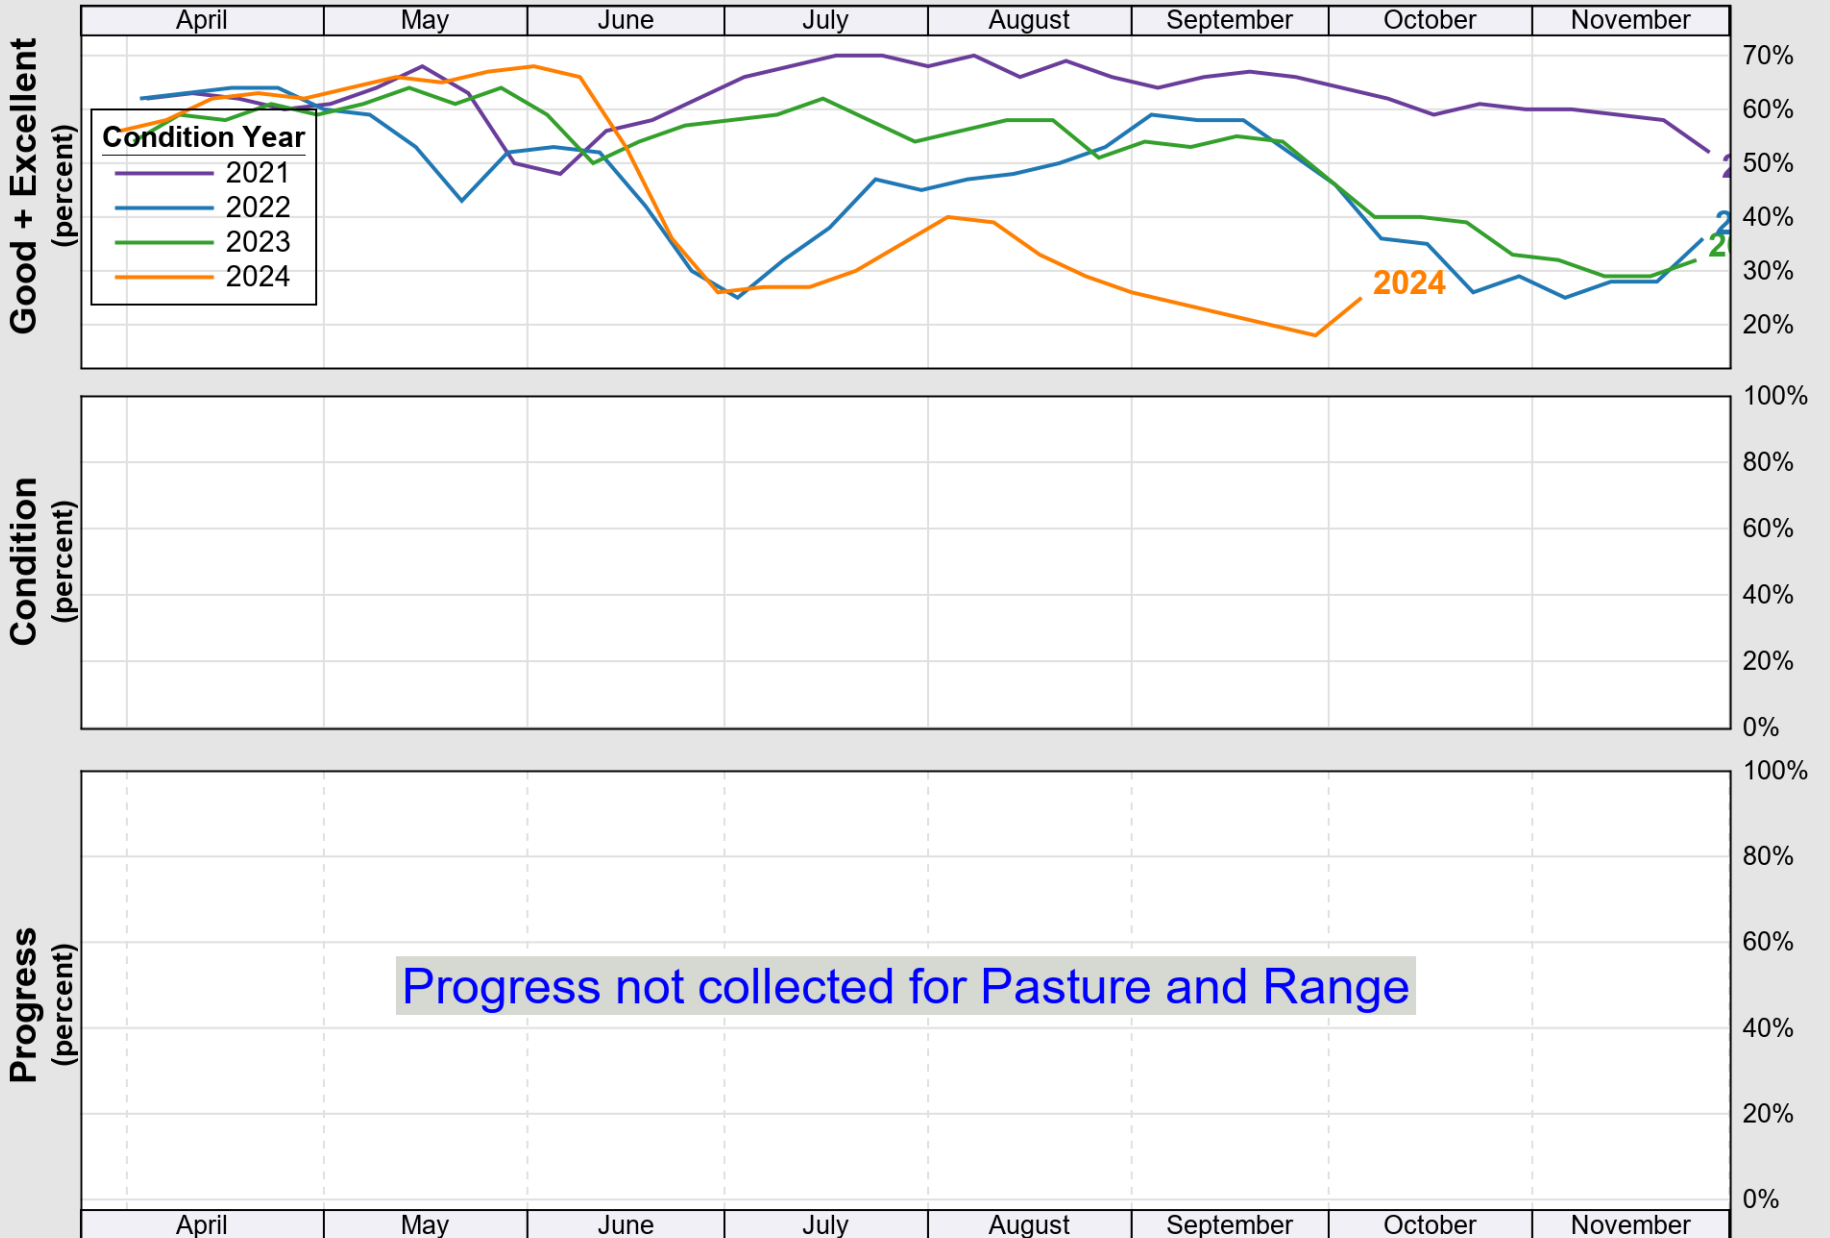

USDA

Crop Progress and Condition: Corn in Georgia , 2025

NASS

Source: National Agricultural Statistics Service (NASS), Crop Progress Report

USDA

Crop Progress and Condition: Cotton in Georgia , 2025

NASS

Progress Year(s) — 2025 2024 2020 - 2024

Source: National Agricultural Statistics Service (NASS), Crop Progress Report

USDA

Crop Progress and Condition: Pasture and Range in Georgia , 2025

NASS

Source: National Agricultural Statistics Service (NASS), Crop Progress Report

USDA

Crop Progress and Condition: Peanuts in Georgia , 2025

NASS

Source: National Agricultural Statistics Service (NASS), Crop Progress Report

USDA

Crop Progress and Condition: Soybeans in Georgia , 2025

NASS

Source: National Agricultural Statistics Service (NASS), Crop Progress Report

USDA

Crop Progress and Condition: Winter Wheat in Georgia , 2025

NASS

Progress Year(s) ——— 2025 2024 2020 - 2024

Source: National Agricultural Statistics Service (NASS), Crop Progress Report