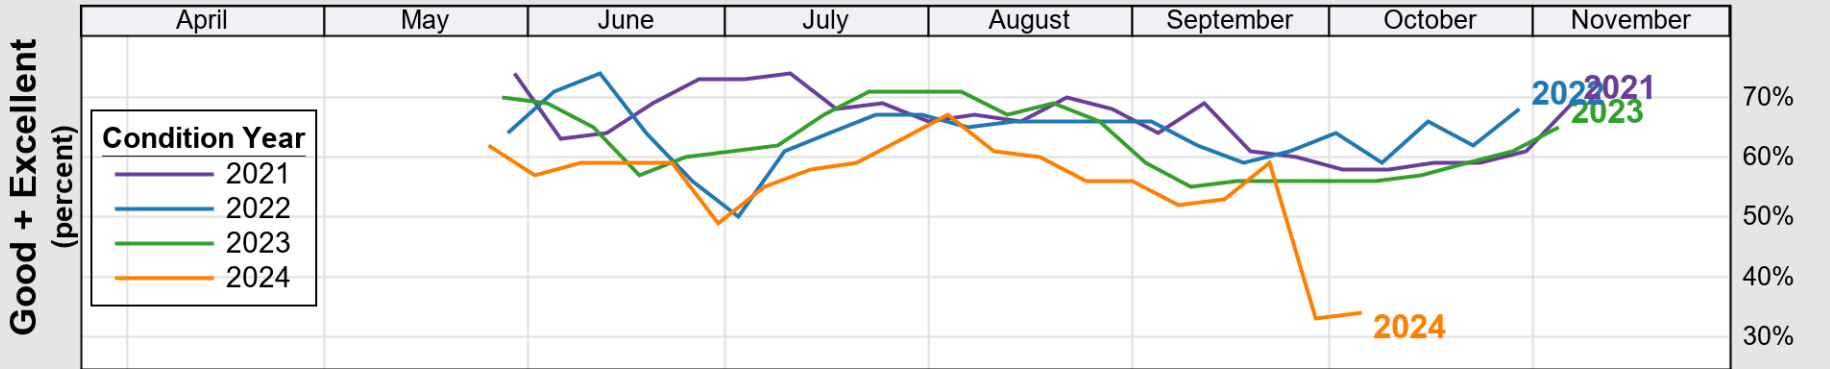

USDA

Crop Progress and Condition: Corn in Georgia , 2025

NASS

Source: National Agricultural Statistics Service (NASS), Crop Progress Report

USDA

Crop Progress and Condition: Cotton in Georgia , 2025

NASS

Progress Year(s) — 2025 2024 2020 - 2024