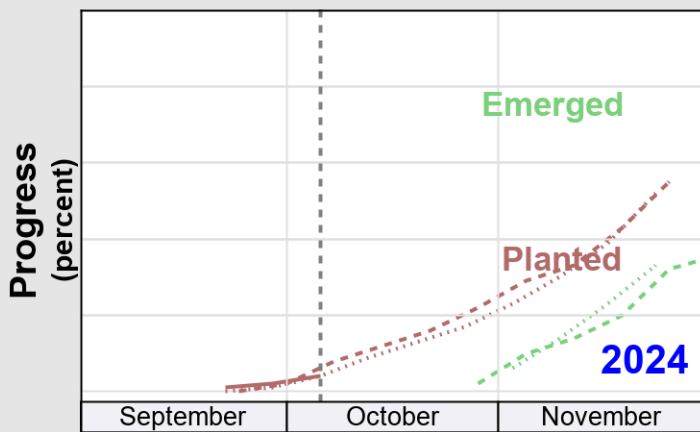

USDA

Crop Progress and Condition: Peanuts in Georgia , 2025

NASS

Source: National Agricultural Statistics Service (NASS), Crop Progress Report

USDA

Crop Progress and Condition: Soybeans in Georgia , 2025

NASS

Source: National Agricultural Statistics Service (NASS), Crop Progress Report

USDA

Crop Progress and Condition: Winter Wheat in Georgia , 2025

NASS

Progress Year(s) ——— 2025 2024 2020 - 2024

Source: National Agricultural Statistics Service (NASS), Crop Progress Report