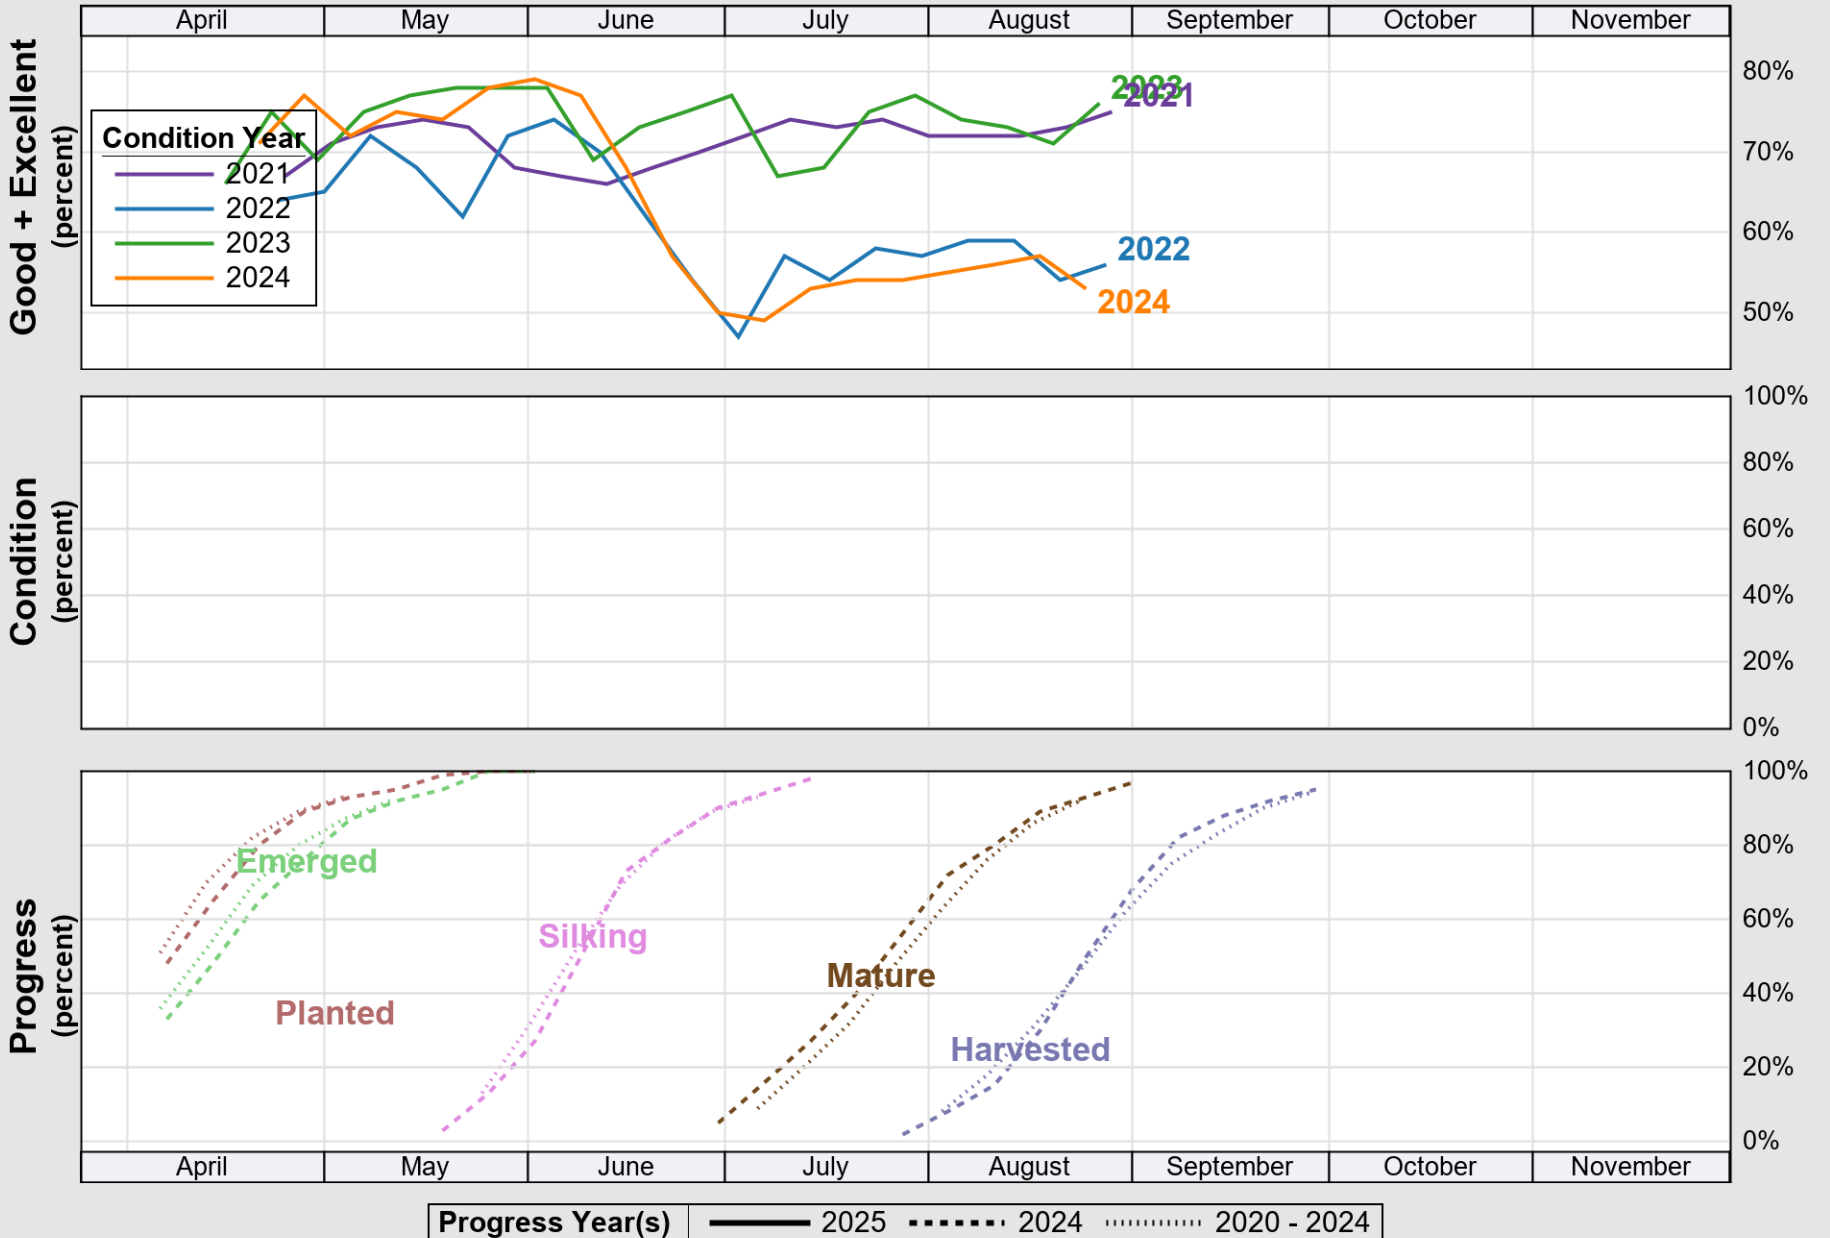

USDA

Crop Progress and Condition: Corn in Georgia , 2025

NASS

Source: National Agricultural Statistics Service (NASS), Crop Progress Report

USDA

Crop Progress and Condition: Cotton in Georgia , 2025

NASS

Progress Year(s) — 2025 2024 2020 - 2024

Source: National Agricultural Statistics Service (NASS), Crop Progress Report

USDA

Crop Progress and Condition: Pasture and Range in Georgia , 2025

NASS

Source: National Agricultural Statistics Service (NASS), Crop Progress Report

USDA

Crop Progress and Condition: Peanuts in Georgia , 2025

NASS

Source: National Agricultural Statistics Service (NASS), Crop Progress Report

USDA

Crop Progress and Condition: Soybeans in Georgia , 2025

NASS

Source: National Agricultural Statistics Service (NASS), Crop Progress Report

USDA

Crop Progress and Condition: Winter Wheat in Georgia , 2025

NASS

Progress Year(s) ——— 2025 2024 2020 - 2024

Source: National Agricultural Statistics Service (NASS), Crop Progress Report