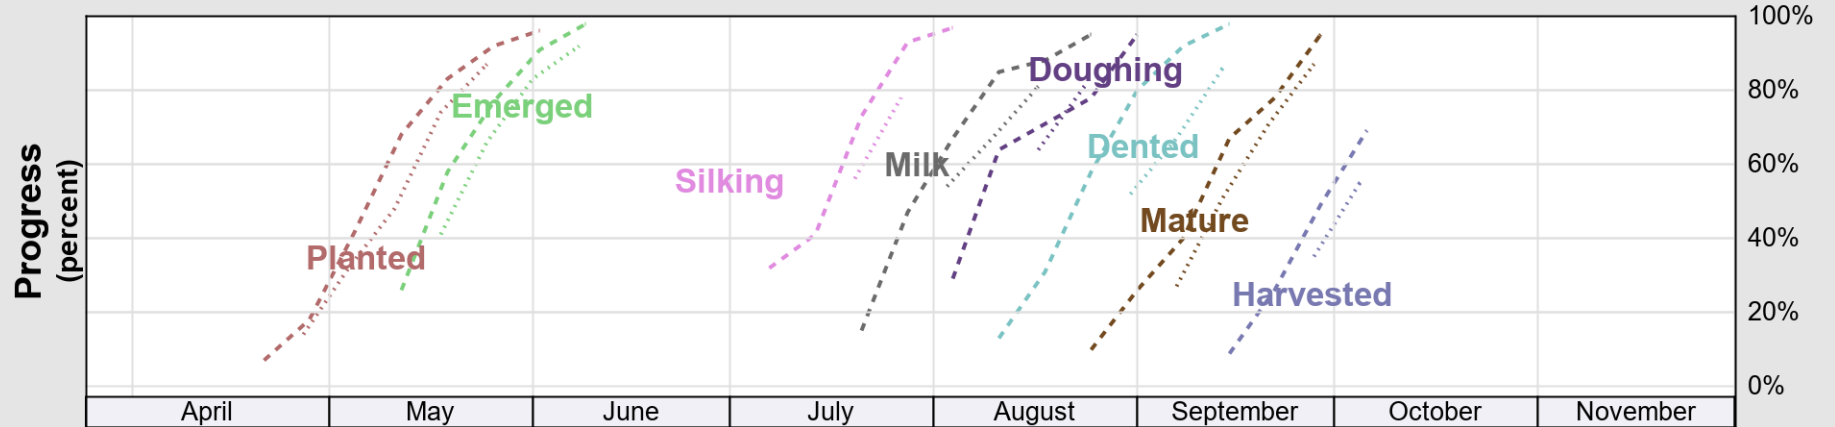

USDA

Crop Progress and Condition: Corn in Delaware , 2025

NASS

Progress Year(s) — 2025 - - - - 2024 2020 - 2024

Source: National Agricultural Statistics Service (NASS), Crop Progress Report

Source: National Agricultural Statistics Service (NASS), Crop Progress Report