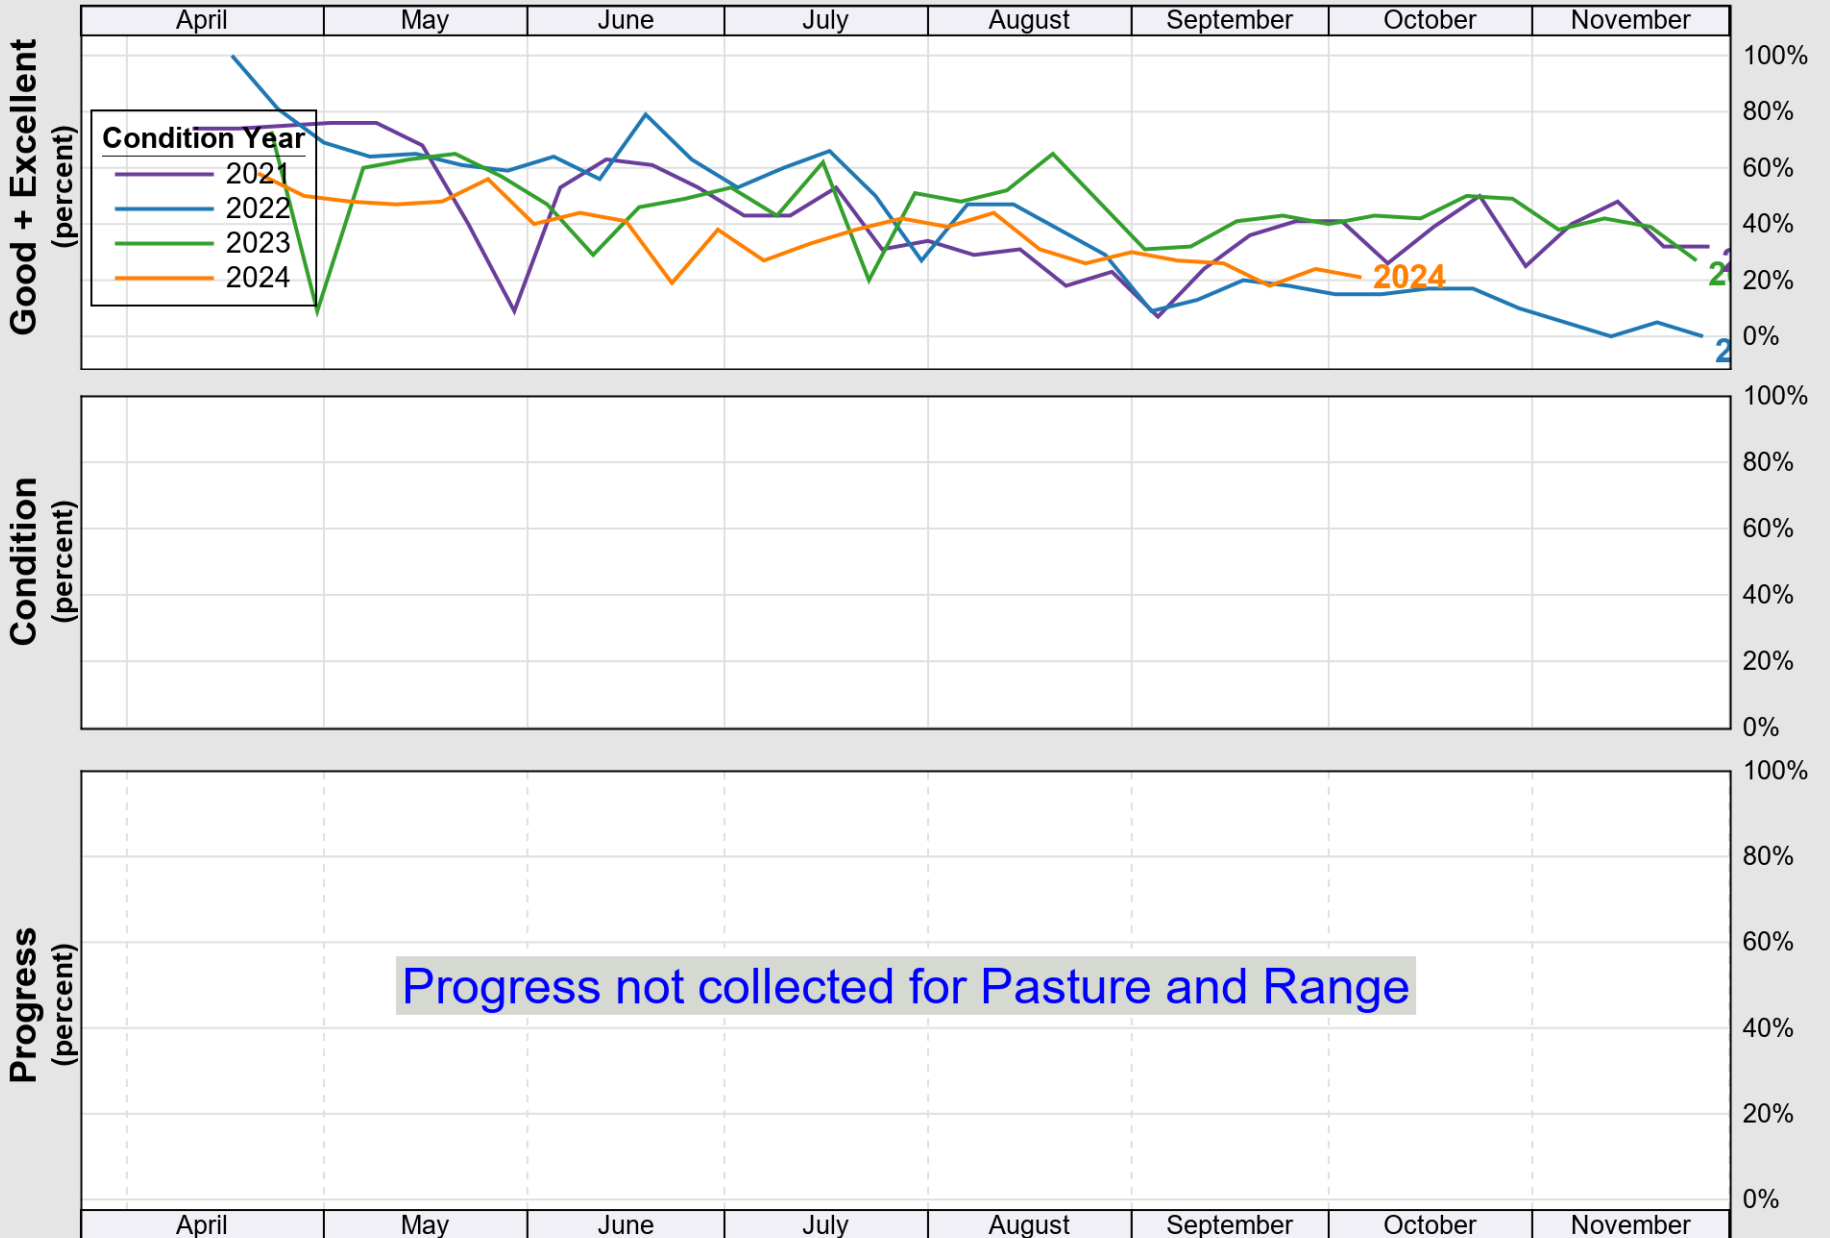

USDA

Crop Progress and Condition: Corn in Delaware , 2025

NASS

Progress Year(s) — 2025 - - - - 2024 2020 - 2024

Source: National Agricultural Statistics Service (NASS), Crop Progress Report

Source: National Agricultural Statistics Service (NASS), Crop Progress Report

USDA

Crop Progress and Condition: Soybeans in Delaware , 2025

NASS

Source: National Agricultural Statistics Service (NASS), Crop Progress Report

USDA

Crop Progress and Condition: Winter Wheat in Delaware , 2025