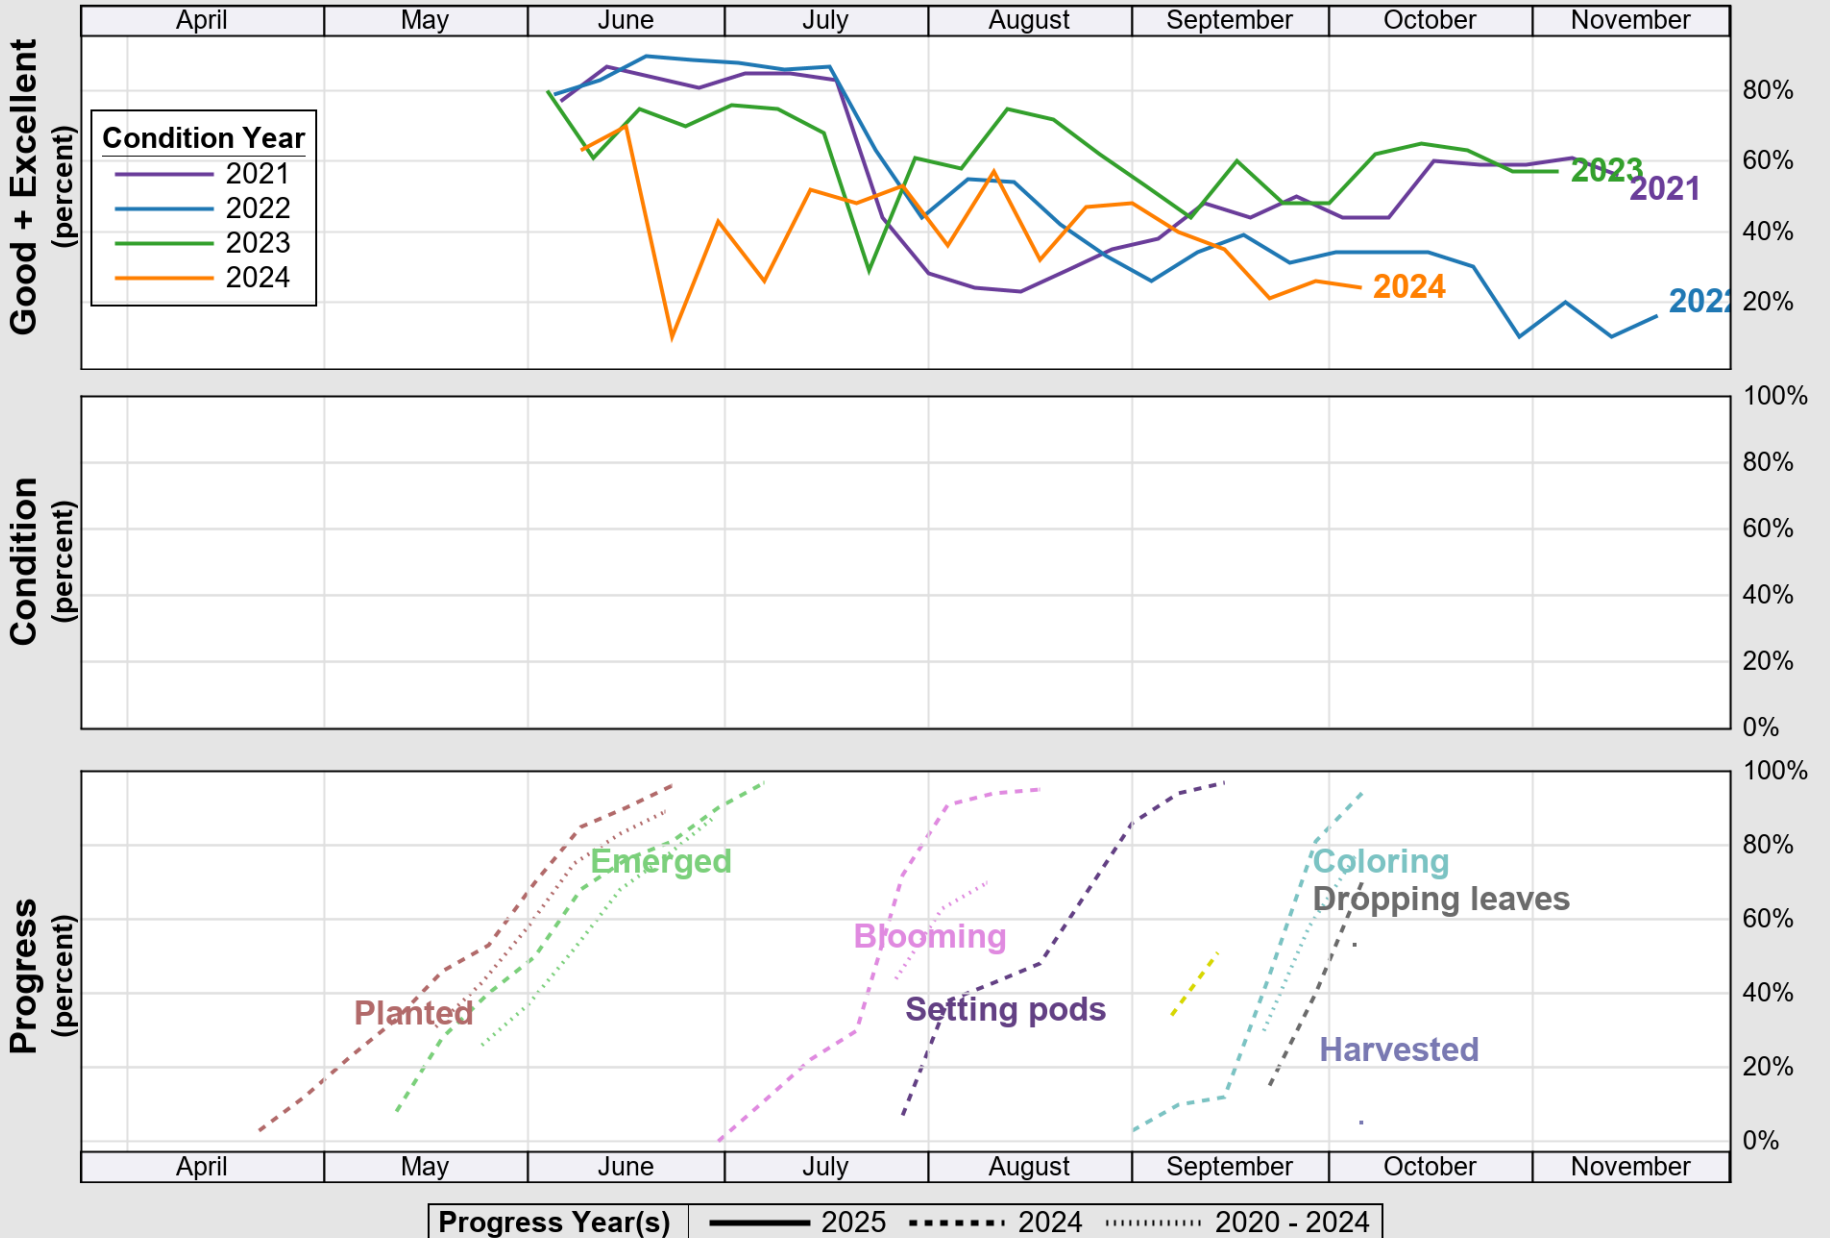

USDA

Crop Progress and Condition: Corn in Delaware , 2025

NASS

Progress Year(s) — 2025 - - - - 2024 2020 - 2024

Source: National Agricultural Statistics Service (NASS), Crop Progress Report

Source: National Agricultural Statistics Service (NASS), Crop Progress Report

USDA

Crop Progress and Condition: Soybeans in Delaware , 2025

NASS

Source: National Agricultural Statistics Service (NASS), Crop Progress Report

USDA

Crop Progress and Condition: Winter Wheat in Delaware , 2025

NASS

Source: National Agricultural Statistics Service (NASS), Crop Progress Report