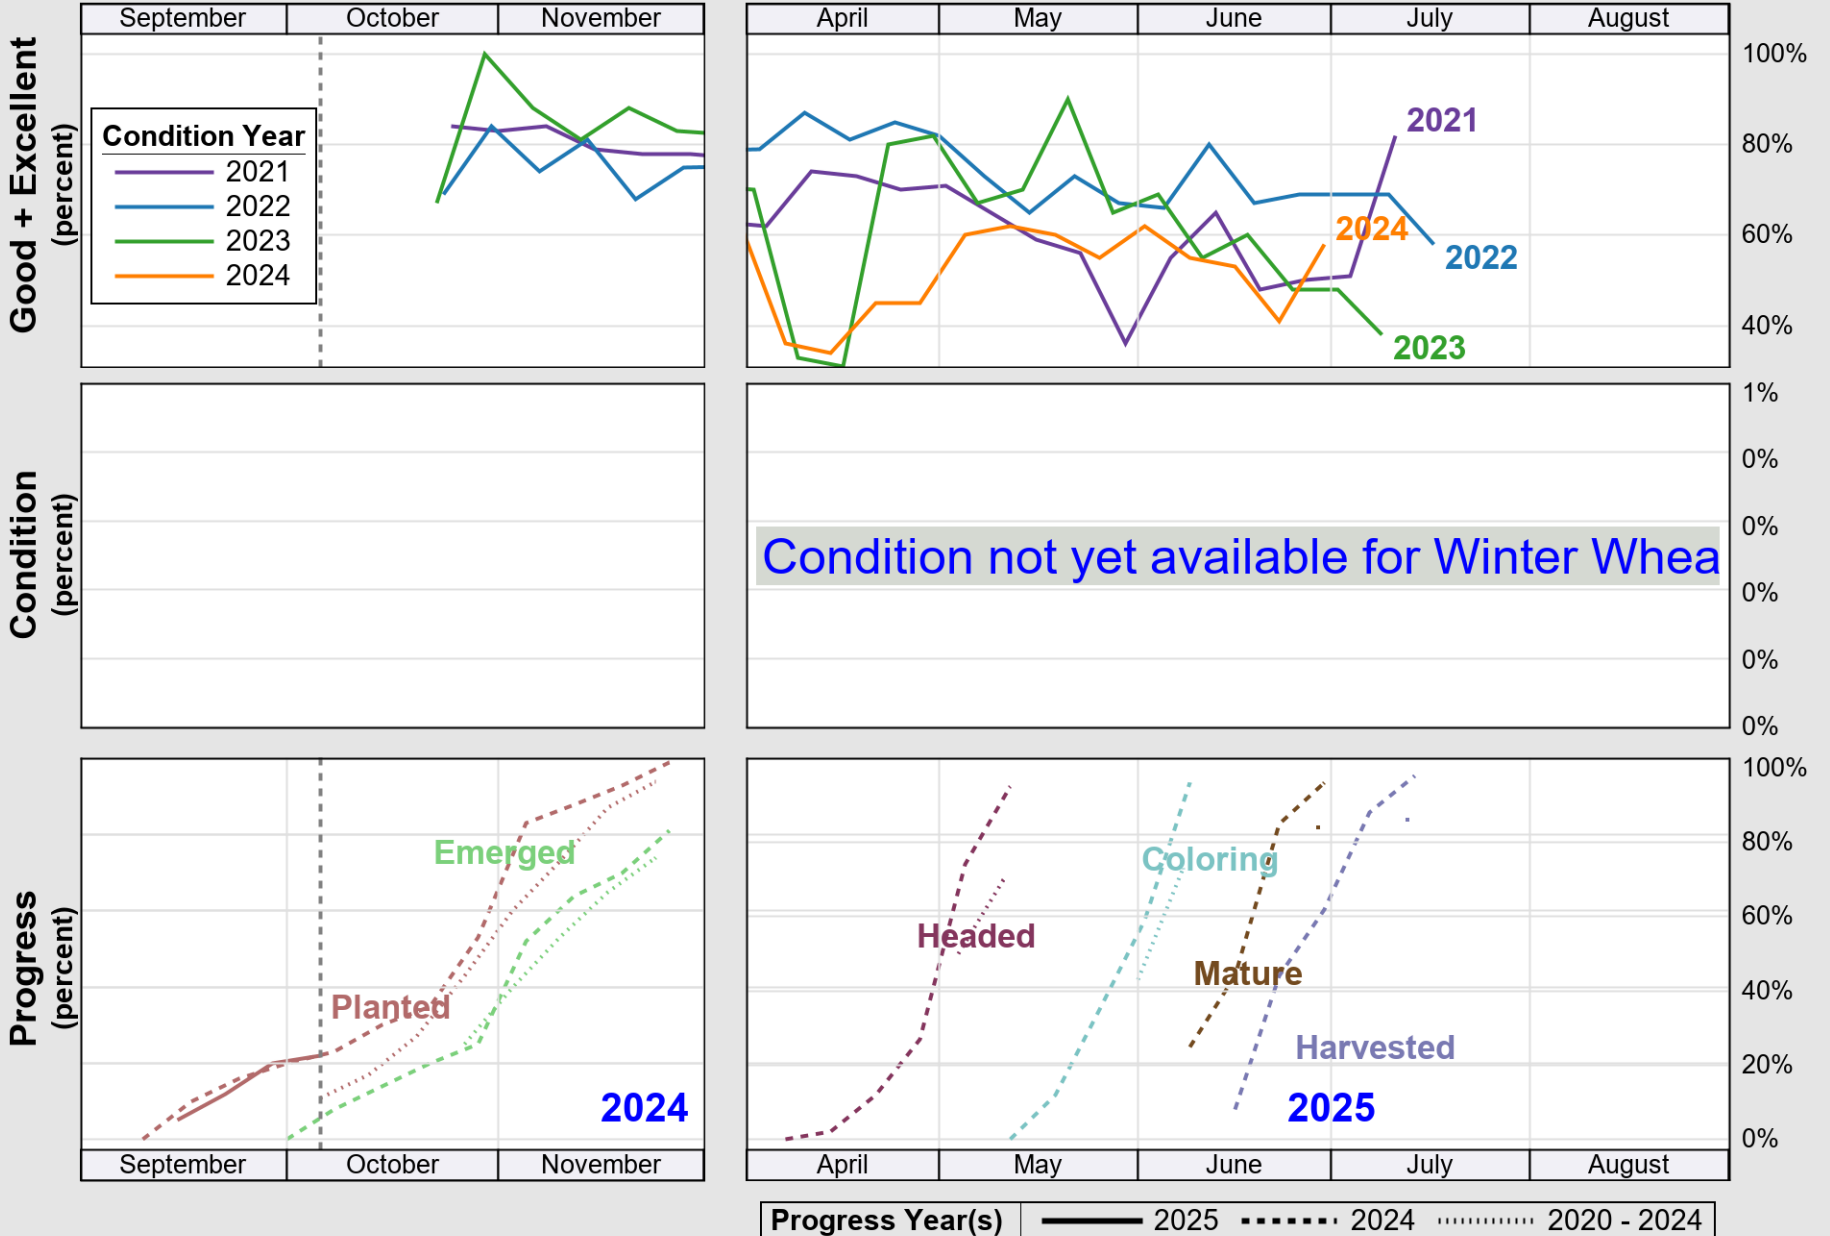

USDA

Crop Progress and Condition: Corn in Delaware , 2025

NASS

Progress Year(s) — 2025 - - - - 2024 2020 - 2024

Source: National Agricultural Statistics Service (NASS), Crop Progress Report

Source: National Agricultural Statistics Service (NASS), Crop Progress Report

USDA

Crop Progress and Condition: Soybeans in Delaware , 2025

NASS

Source: National Agricultural Statistics Service (NASS), Crop Progress Report

USDA

Crop Progress and Condition: Winter Wheat in Delaware , 2025

NASS

Source: National Agricultural Statistics Service (NASS), Crop Progress Report