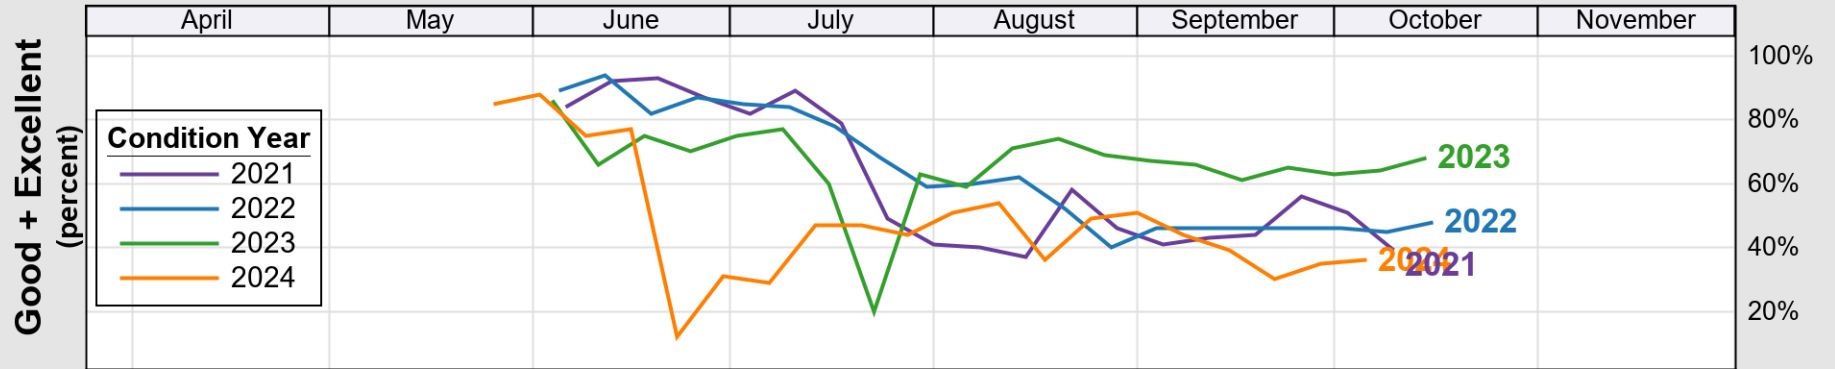

USDA

Crop Progress and Condition: Corn in Delaware , 2025

NASS

Progress Year(s) — 2025 - - - - 2024 2020 - 2024

Source: National Agricultural Statistics Service (NASS), Crop Progress Report

Source: National Agricultural Statistics Service (NASS), Crop Progress Report