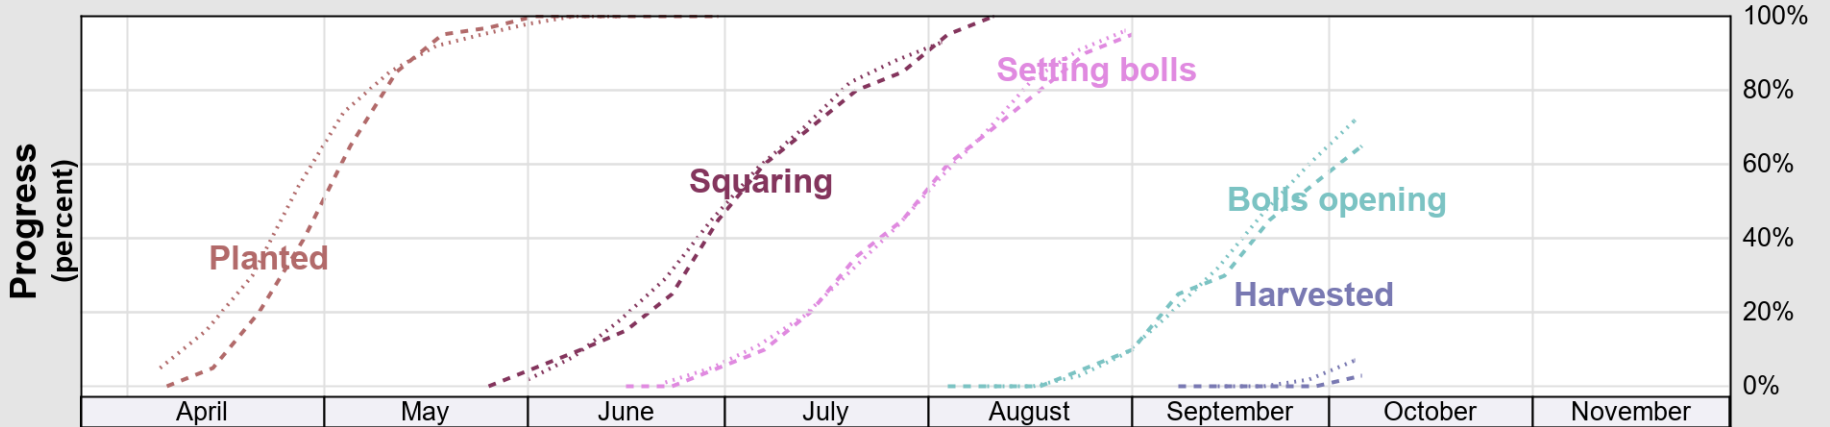

# Crop Progress and Condition: Cotton in California , 2025

NASS

Progress Year(s) ——— 2025    - - - - - 2024    ..... 2020 - 2024

Source: National Agricultural Statistics Service (NASS), Crop Progress Report