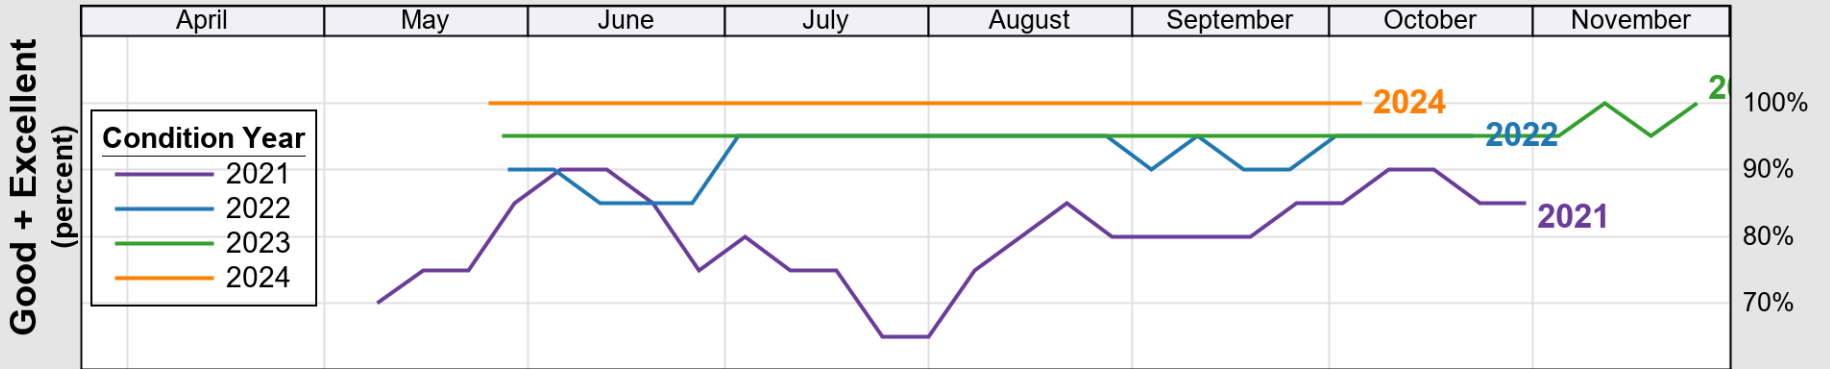

# Crop Progress and Condition: Cotton in California , 2025

NASS

Progress Year(s) ——— 2025    - - - - - 2024    ..... 2020 - 2024

Source: National Agricultural Statistics Service (NASS), Crop Progress Report