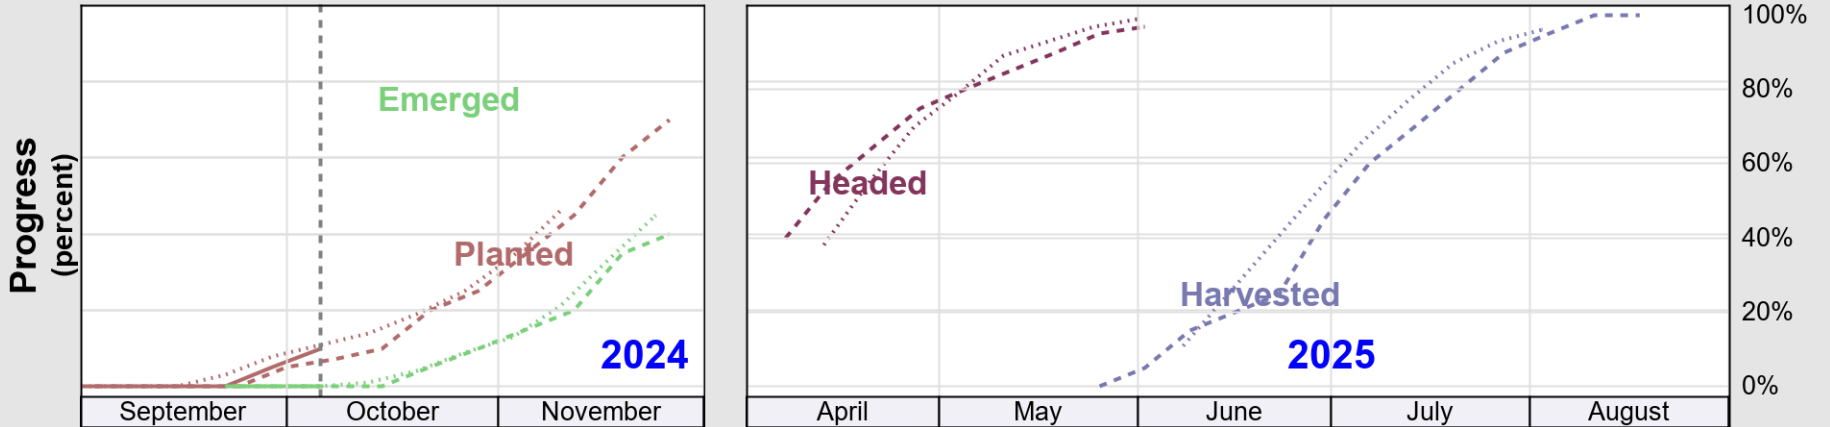

USDA

Crop Progress and Condition: Winter Wheat in California , 2025

NASS

Progress Year(s)   — 2025   2024   ..... 2020 - 2024

Source: National Agricultural Statistics Service (NASS), Crop Progress Report