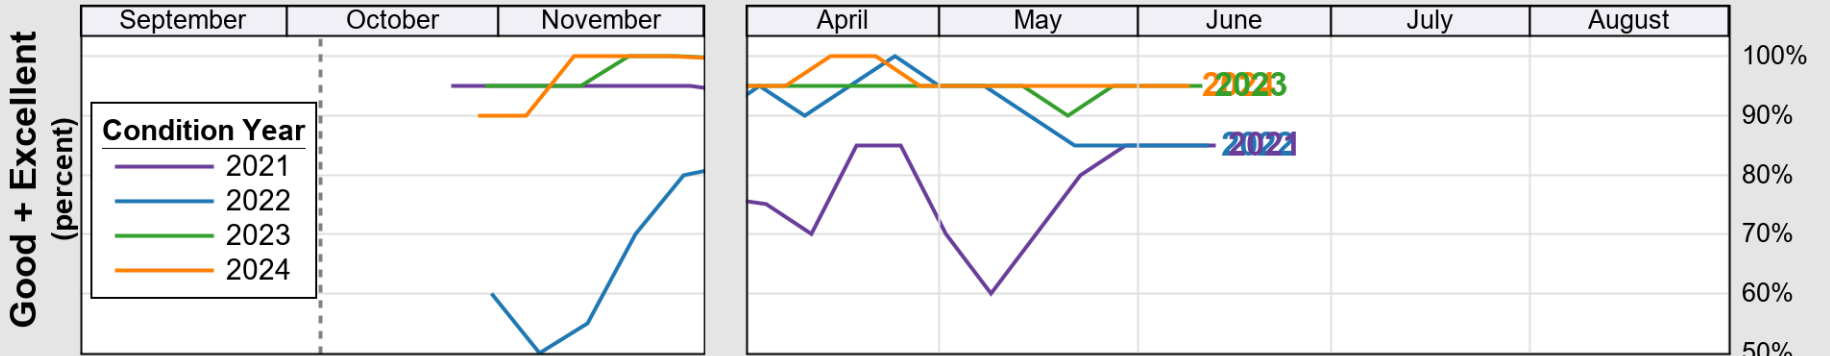

USDA

Crop Progress and Condition: Winter Wheat in California , 2025

NASS

Progress Year(s)   — 2025   2024   ..... 2020 - 2024

Source: National Agricultural Statistics Service (NASS), Crop Progress Report