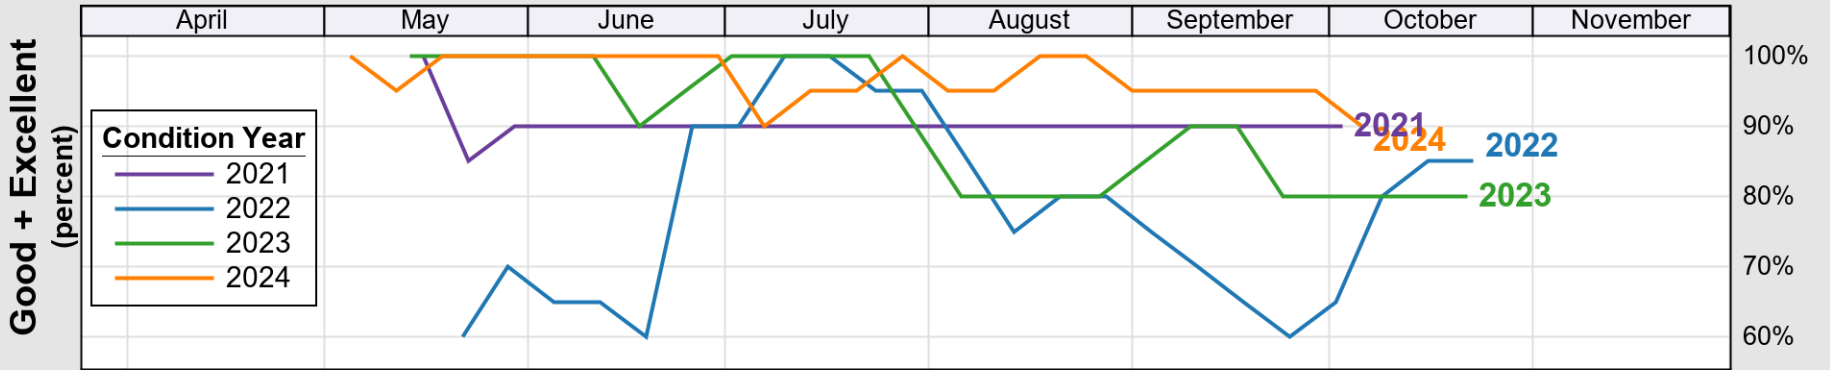

# Crop Progress and Condition: Pasture and Range in California , 2025

NASS

Source: National Agricultural Statistics Service (NASS), Crop Progress Report

USDA

# Crop Progress and Condition: Rice in California , 2025

NASS

**Progress Year(s)**    — 2025    ..... 2024    ..... 2020 - 2024

Source: National Agricultural Statistics Service (NASS), Crop Progress Report