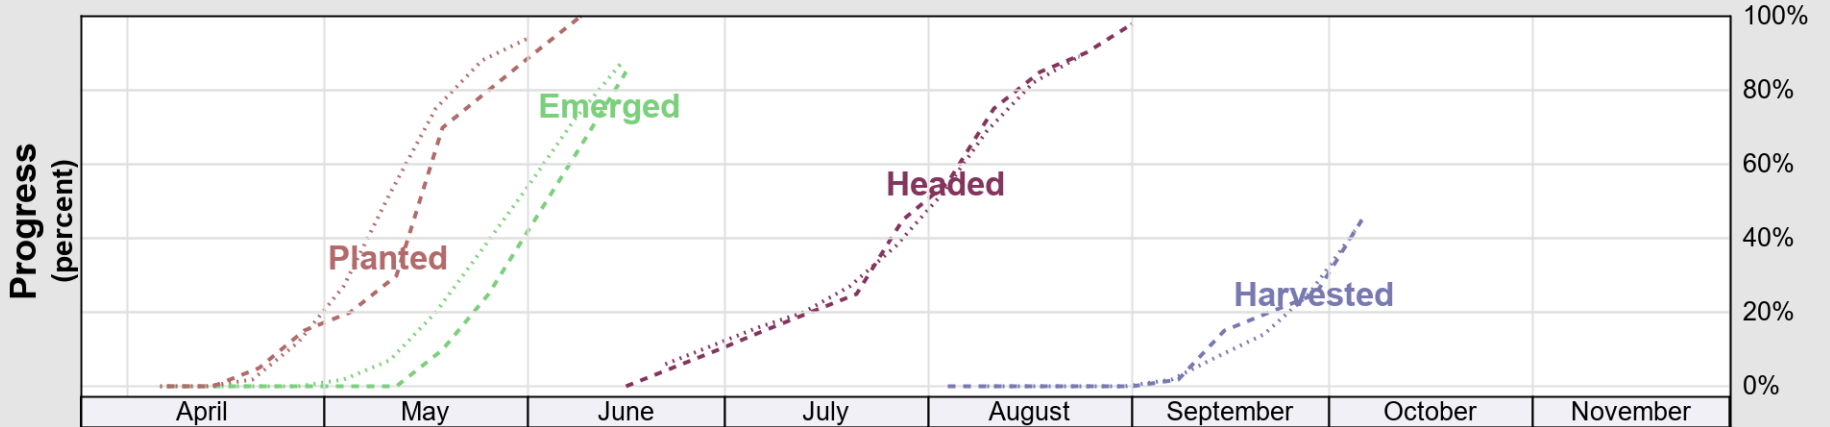

# Crop Progress and Condition: Pasture and Range in California , 2025

NASS

Source: National Agricultural Statistics Service (NASS), Crop Progress Report

USDA

# Crop Progress and Condition: Rice in California , 2025

NASS

**Progress Year(s)**    — 2025    ..... 2024    ..... 2020 - 2024

Source: National Agricultural Statistics Service (NASS), Crop Progress Report