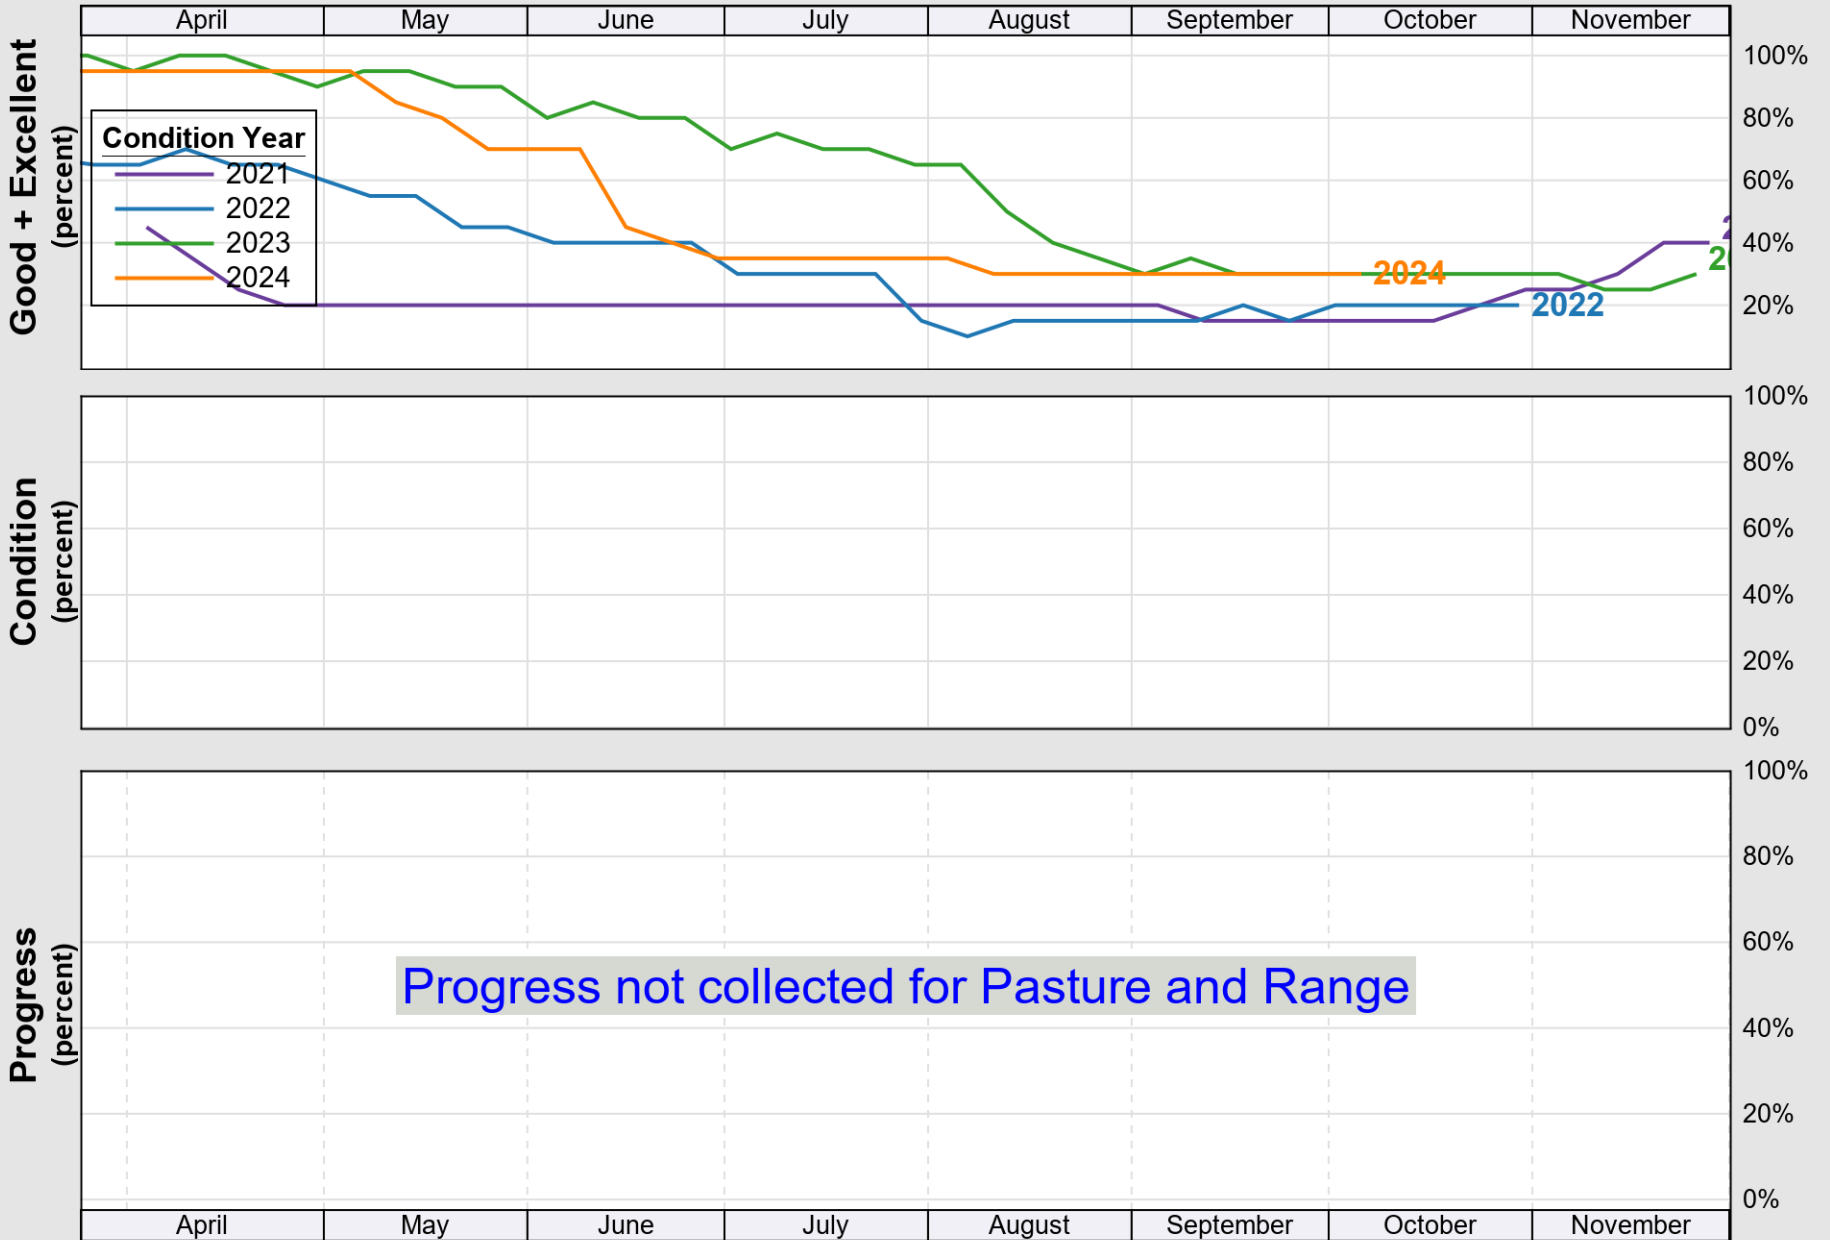

USDA

Crop Progress and Condition: Pasture and Range in California , 2025

NASS

Source: National Agricultural Statistics Service (NASS), Crop Progress Report