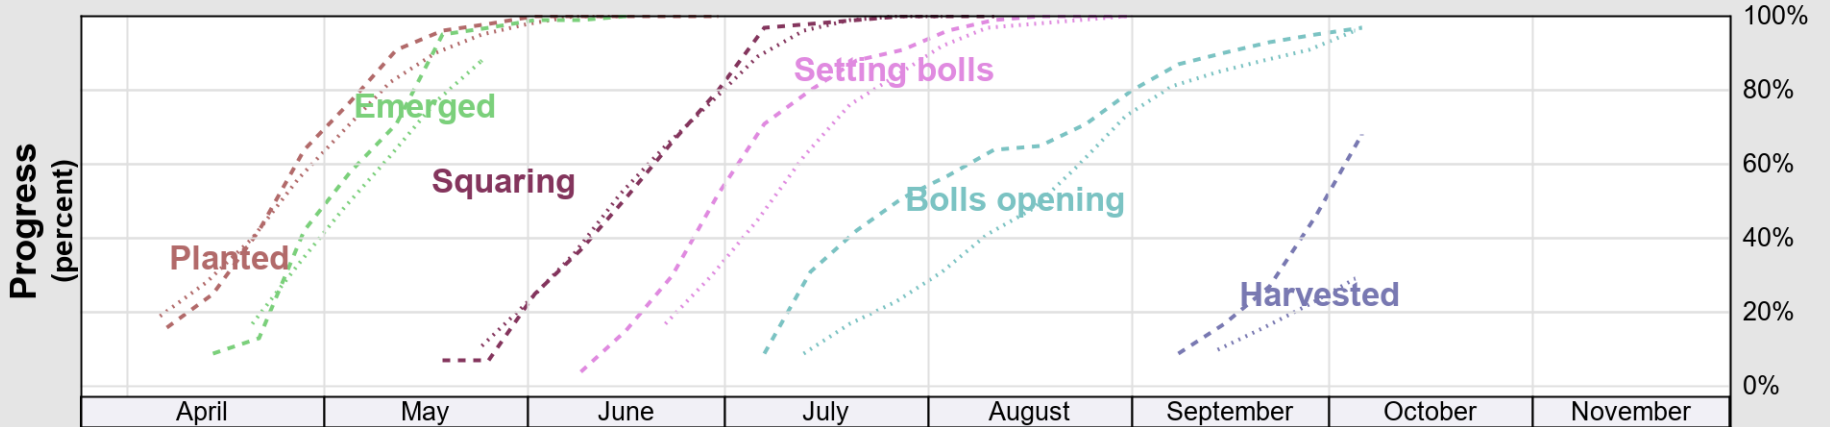

# Crop Progress and Condition: Cotton in Arizona , 2025

NASS

**Progress Year(s)**    — 2025    ..... 2024    ..... 2020 - 2024

Source: National Agricultural Statistics Service (NASS), Crop Progress Report