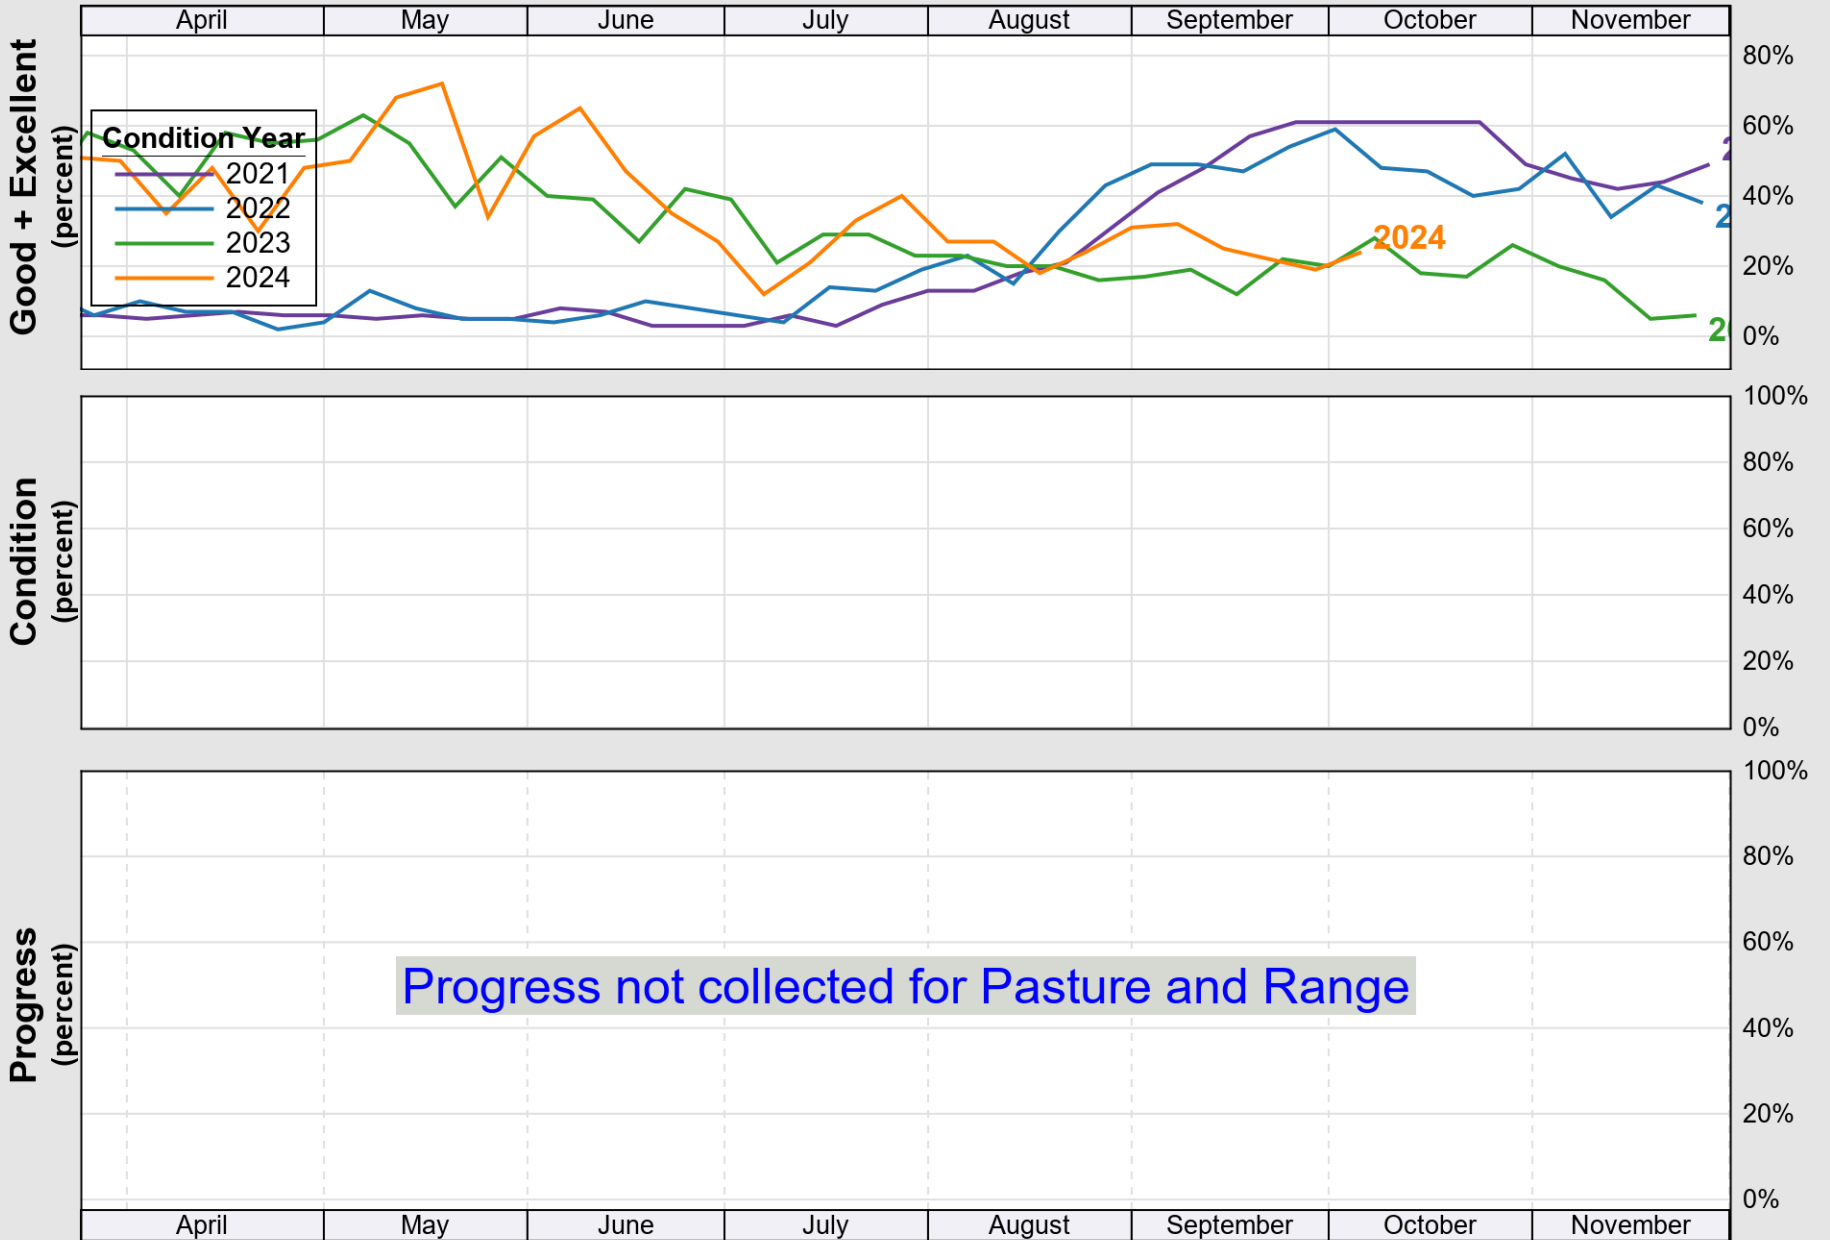

USDA

Crop Progress and Condition: Pasture and Range in Arizona , 2025

NASS

Source: National Agricultural Statistics Service (NASS), Crop Progress Report