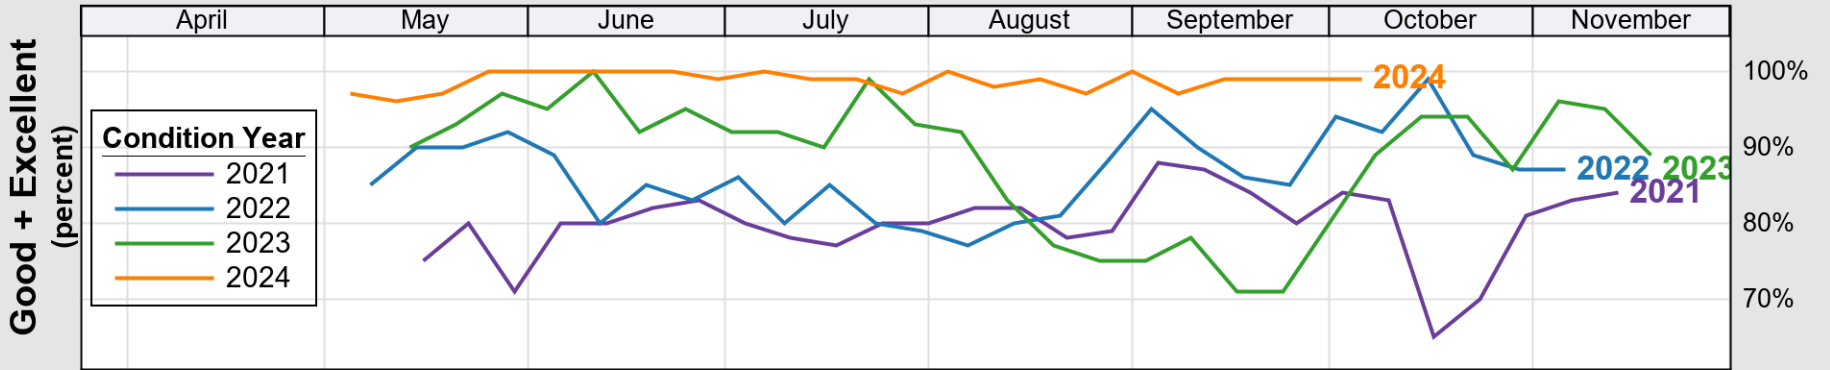

# Crop Progress and Condition: Cotton in Arizona , 2025

NASS

**Progress Year(s)**    — 2025    ..... 2024    ..... 2020 - 2024

Source: National Agricultural Statistics Service (NASS), Crop Progress Report