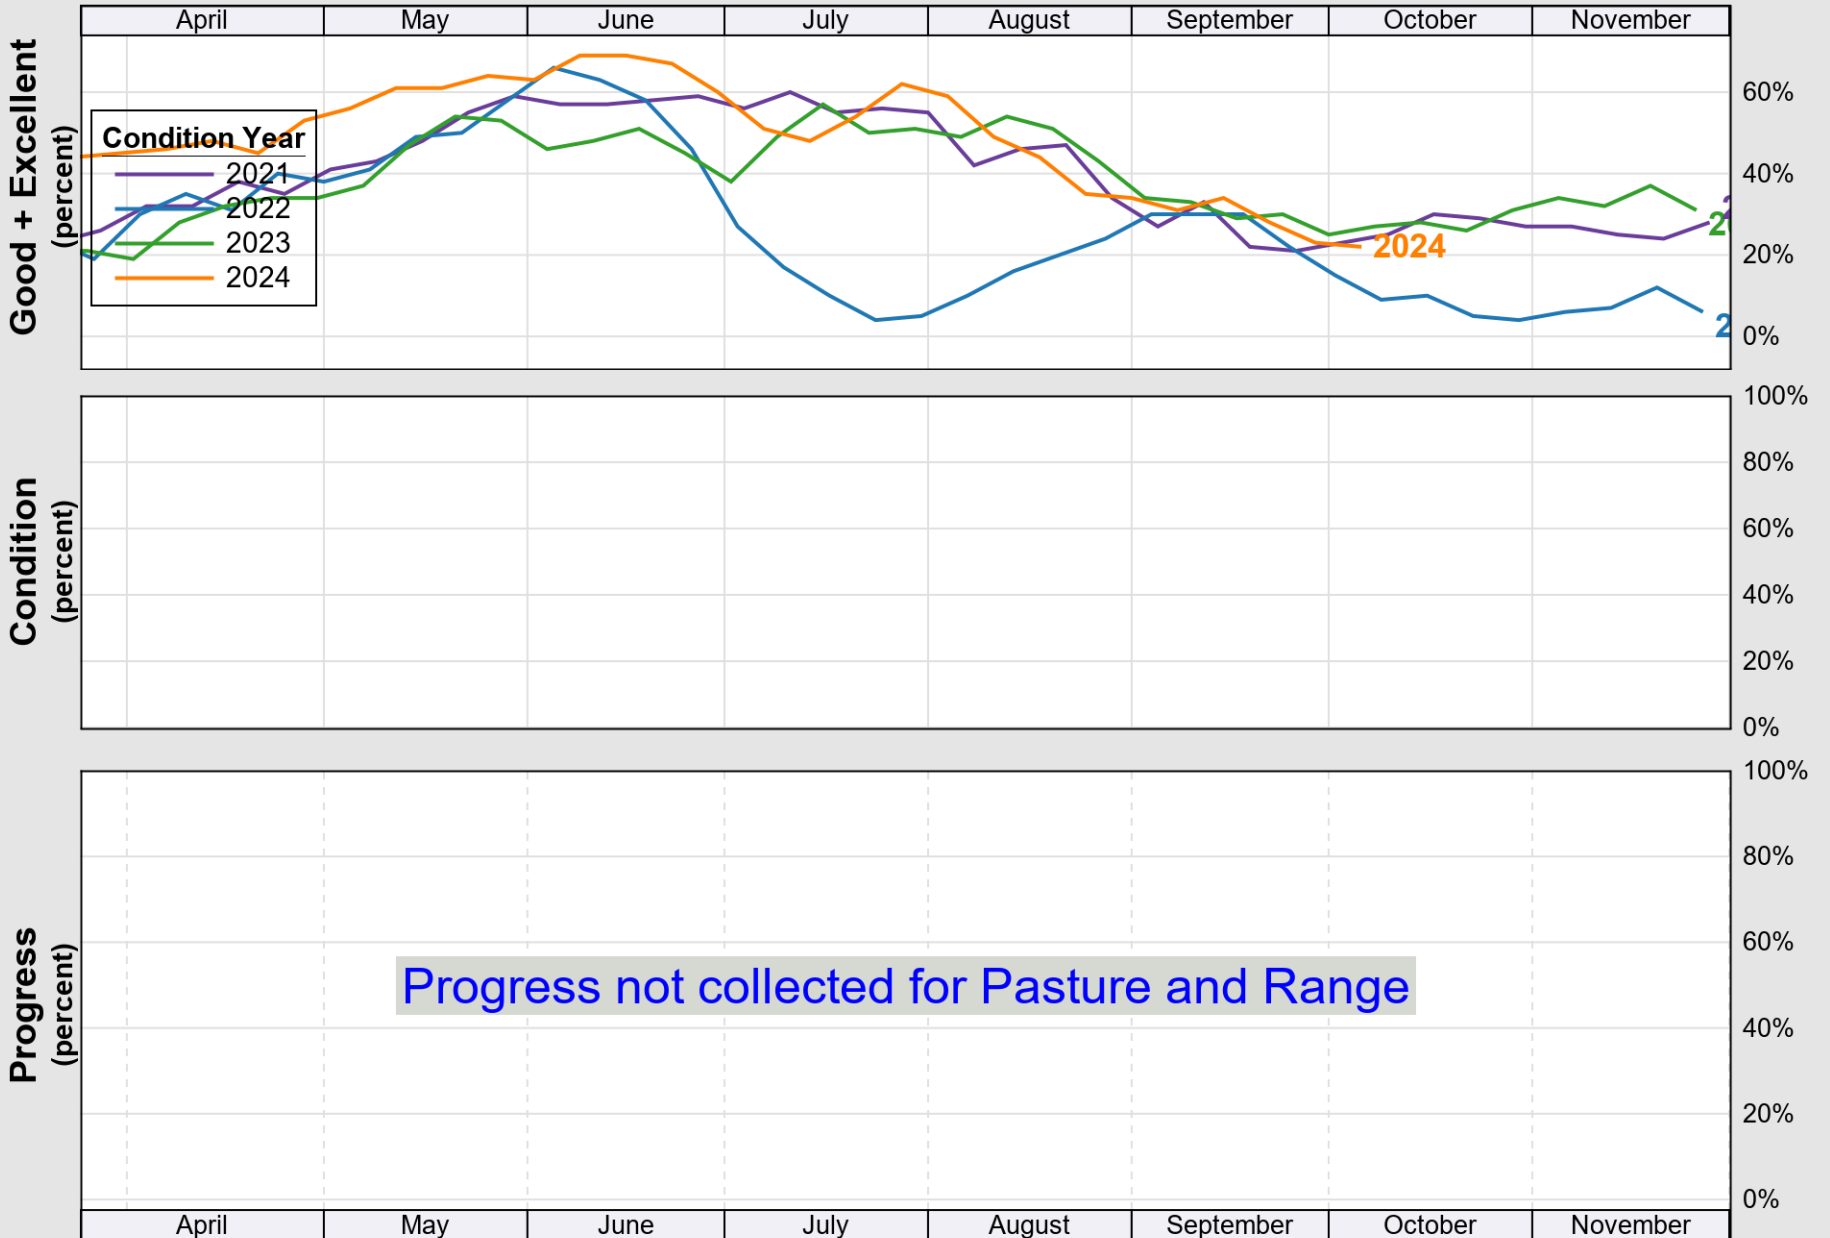

Source: National Agricultural Statistics Service (NASS), Crop Progress Report