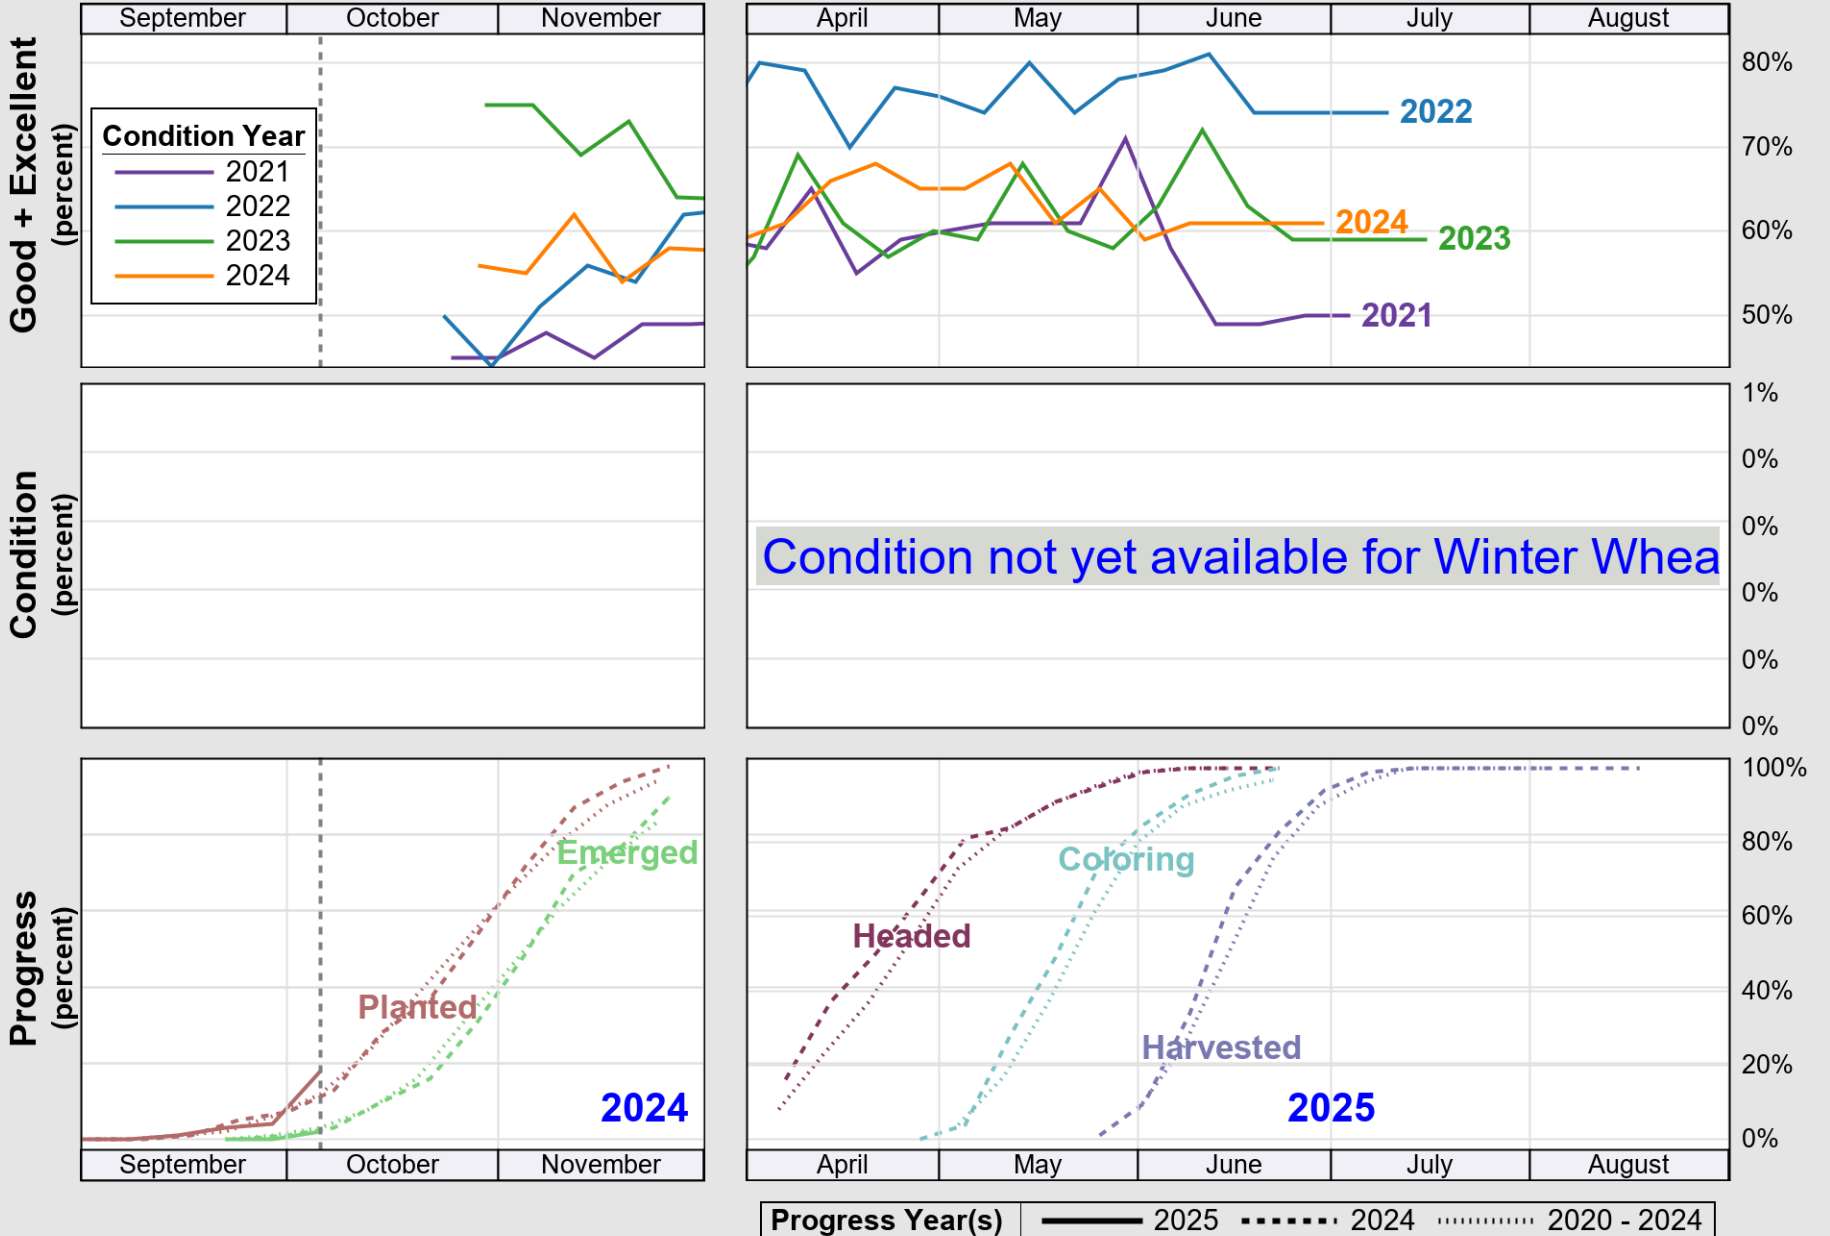

USDA

Crop Progress and Condition: Winter Wheat in Arkansas , 2025

NASS

Source: National Agricultural Statistics Service (NASS), Crop Progress Report