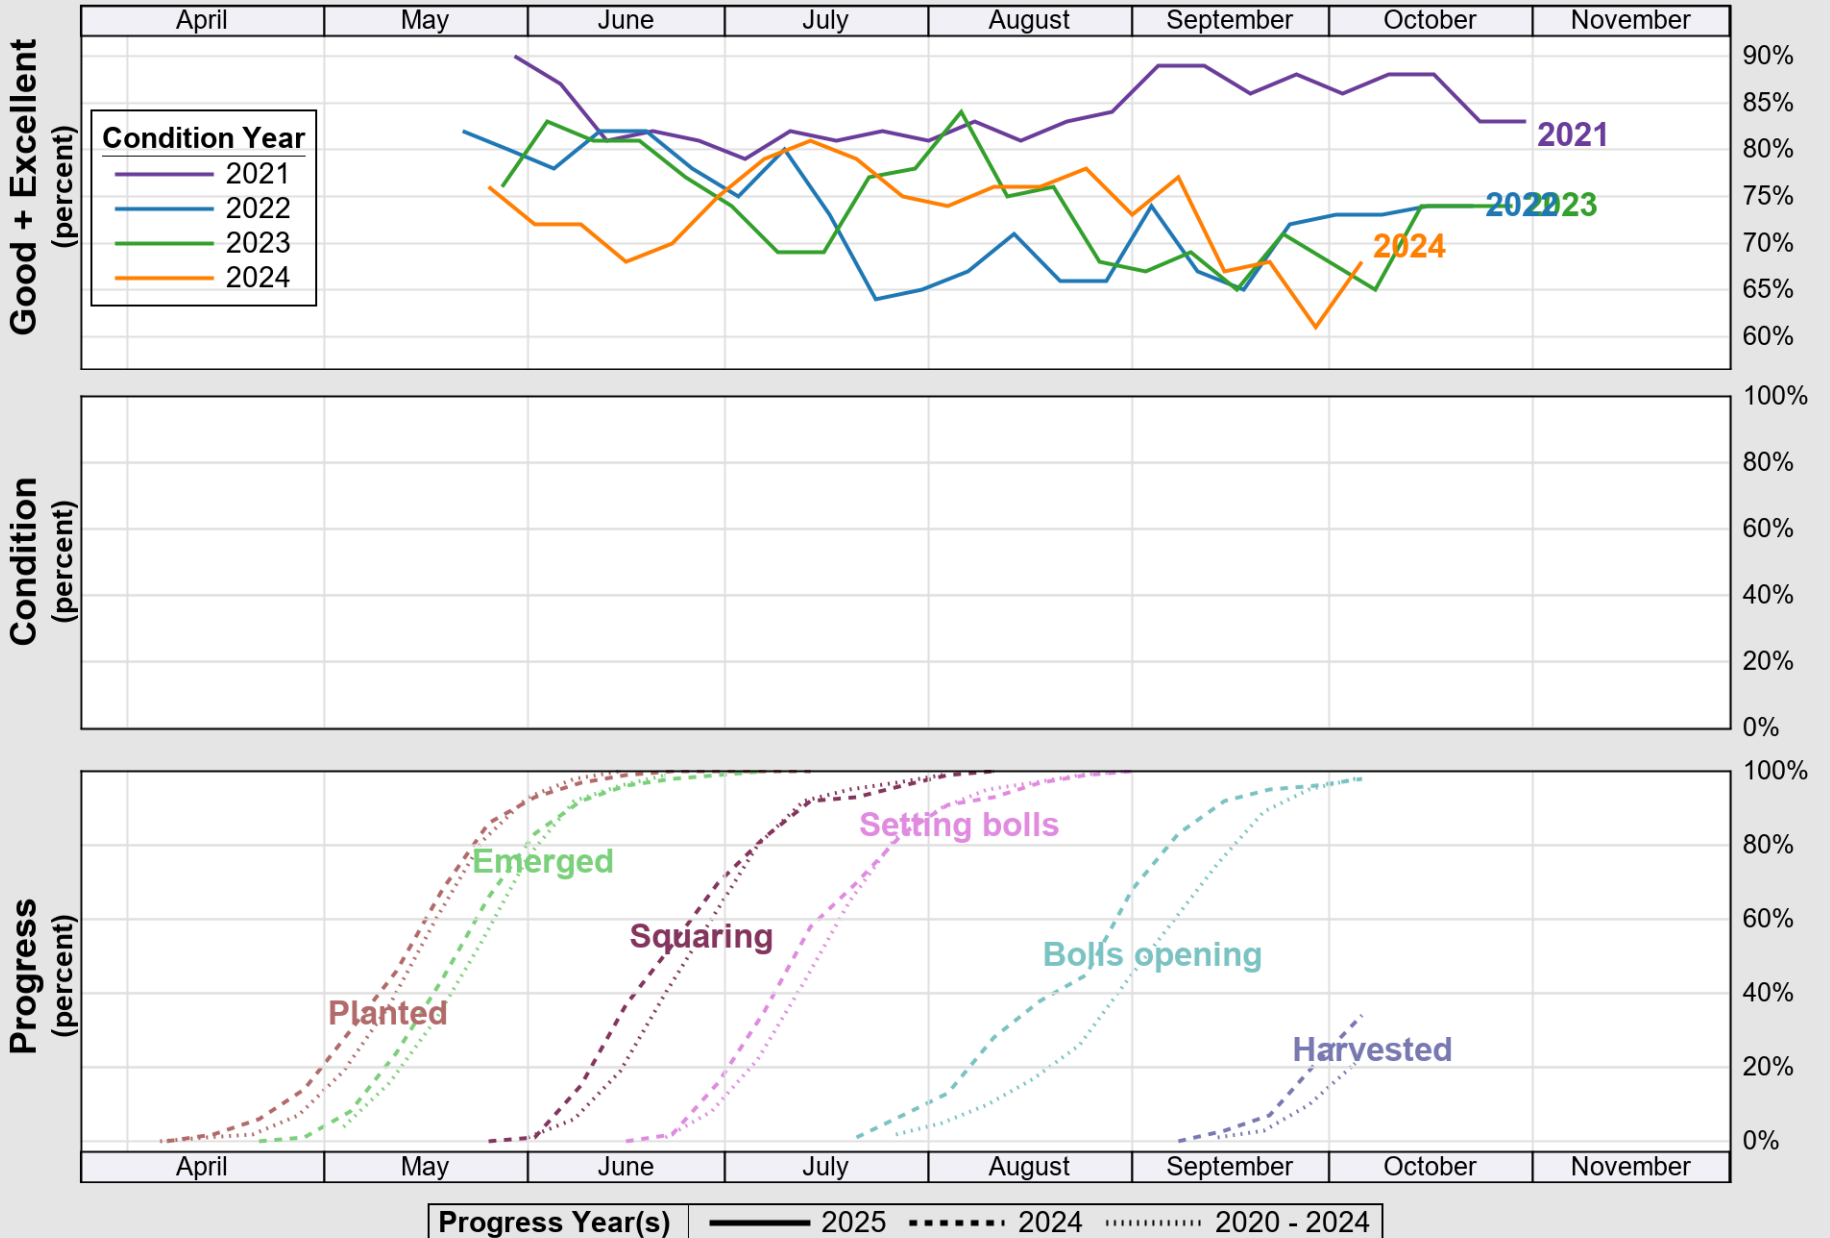

# Crop Progress and Condition: Corn in Arkansas , 2025

NASS

Source: National Agricultural Statistics Service (NASS), Crop Progress Report

USDA

# Crop Progress and Condition: Cotton in Arkansas , 2025

NASS

Source: National Agricultural Statistics Service (NASS), Crop Progress Report

Source: National Agricultural Statistics Service (NASS), Crop Progress Report

# Crop Progress and Condition: Peanuts in Arkansas , 2025

NASS

Progress Year(s) ——— 2025    ..... 2024    - - - - - 2020 - 2024

Source: National Agricultural Statistics Service (NASS), Crop Progress Report