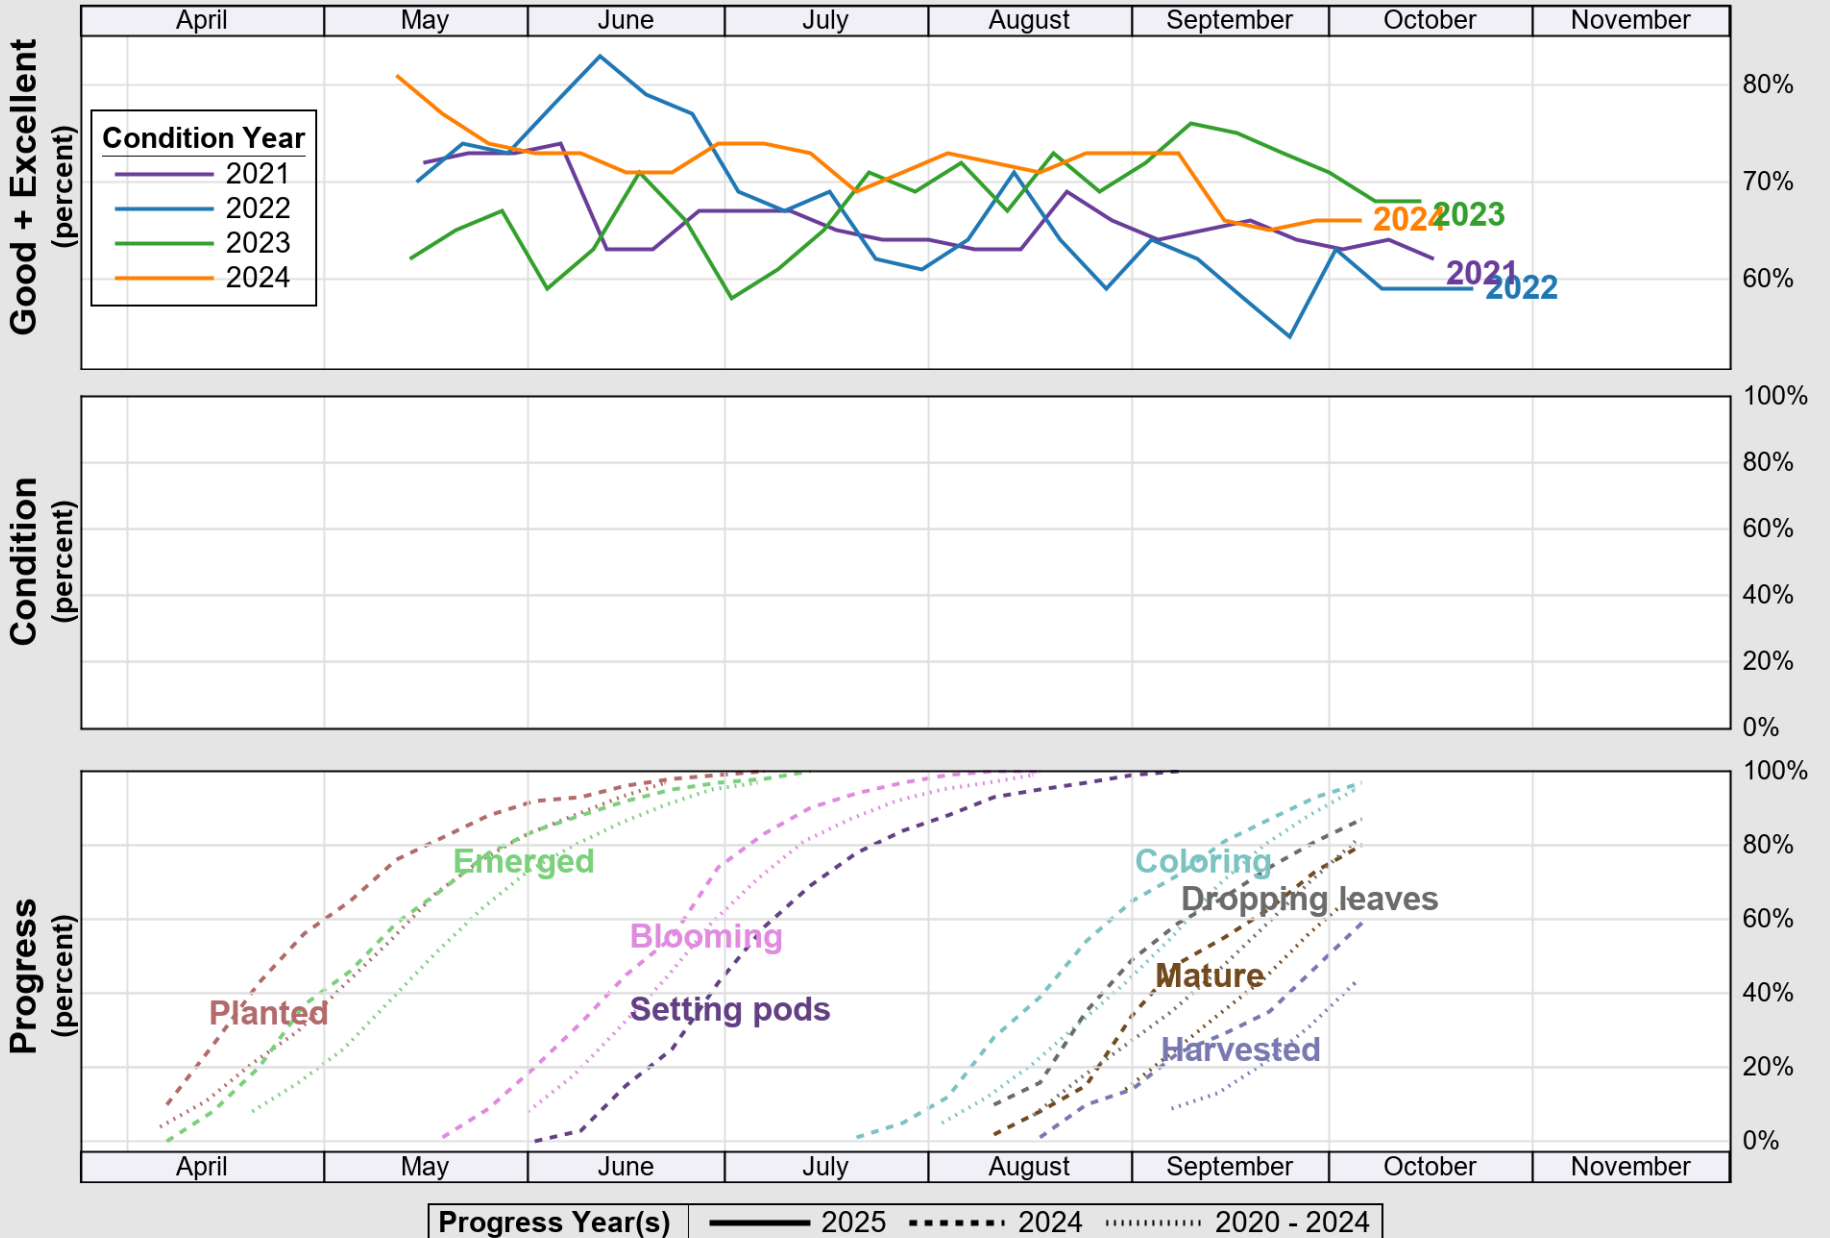

USDA

Crop Progress and Condition: Soybeans in Arkansas , 2025

NASS

Source: National Agricultural Statistics Service (NASS), Crop Progress Report