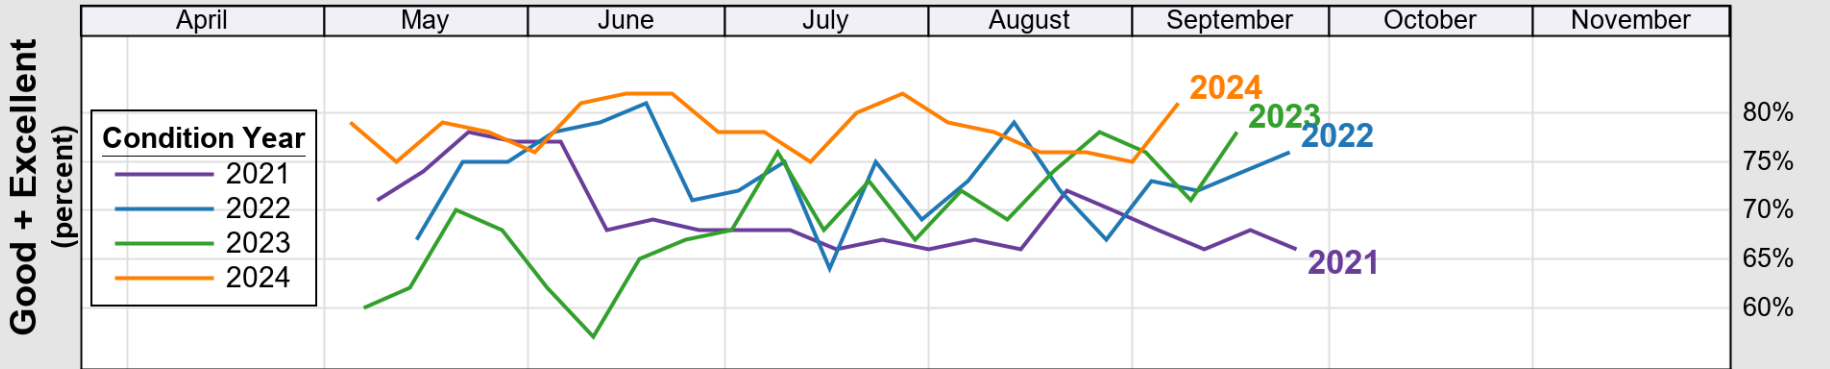

USDA

Crop Progress and Condition: Rice in Arkansas , 2025

NASS

Progress Year(s) ——— 2025   ····· 2024   ······· 2020 - 2024

Source: National Agricultural Statistics Service (NASS), Crop Progress Report