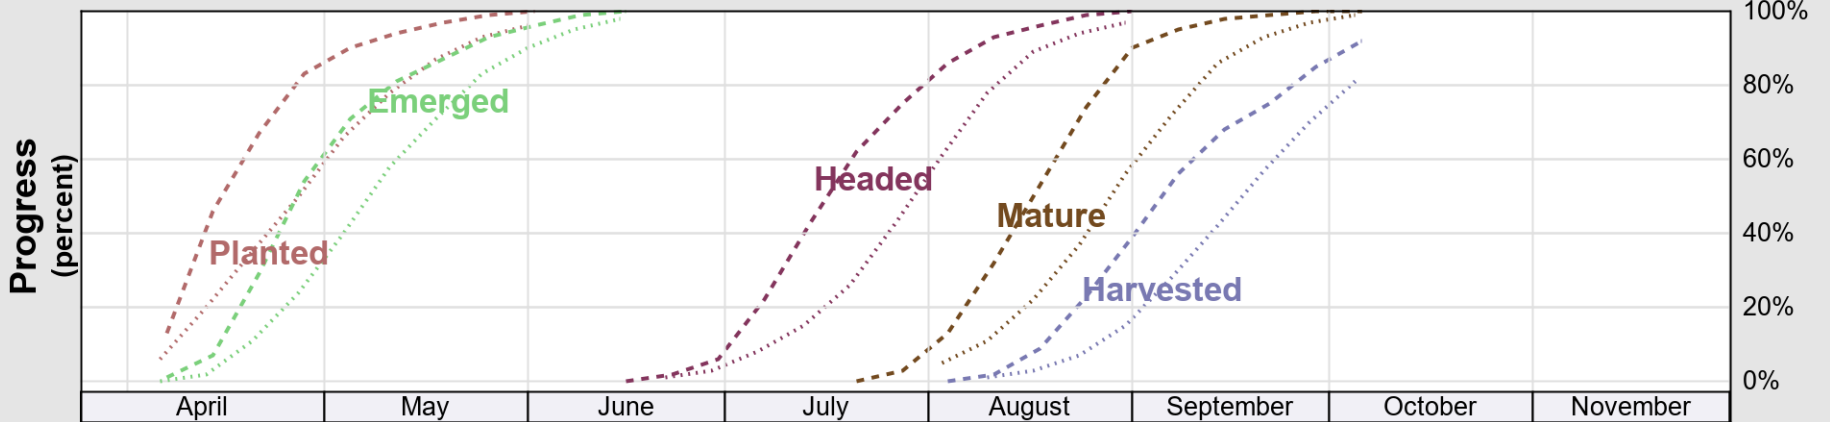

USDA

Crop Progress and Condition: Rice in Arkansas , 2025

NASS

Progress Year(s) ——— 2025   ····· 2024   ······· 2020 - 2024

Source: National Agricultural Statistics Service (NASS), Crop Progress Report