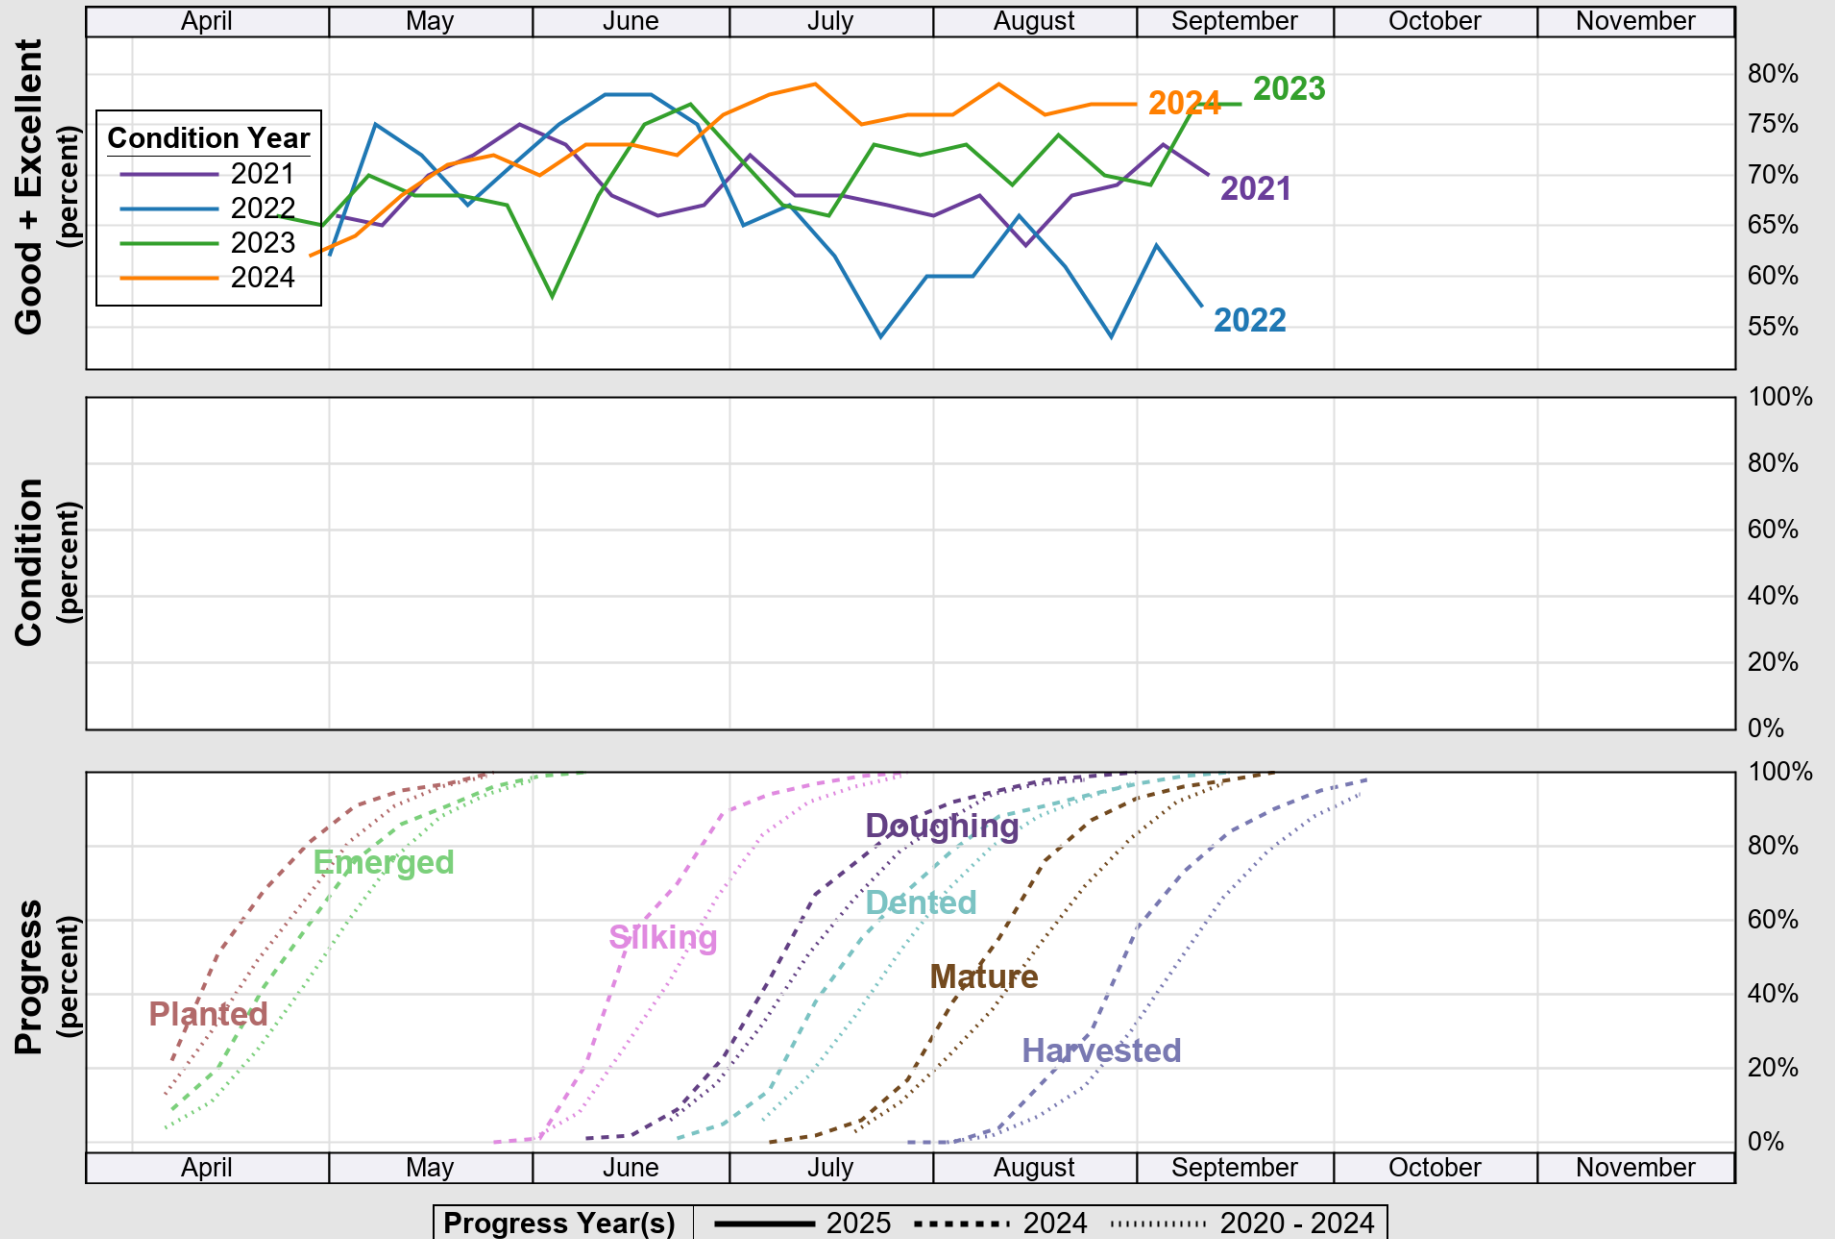

# Crop Progress and Condition: Corn in Arkansas , 2025

NASS

Source: National Agricultural Statistics Service (NASS), Crop Progress Report

USDA