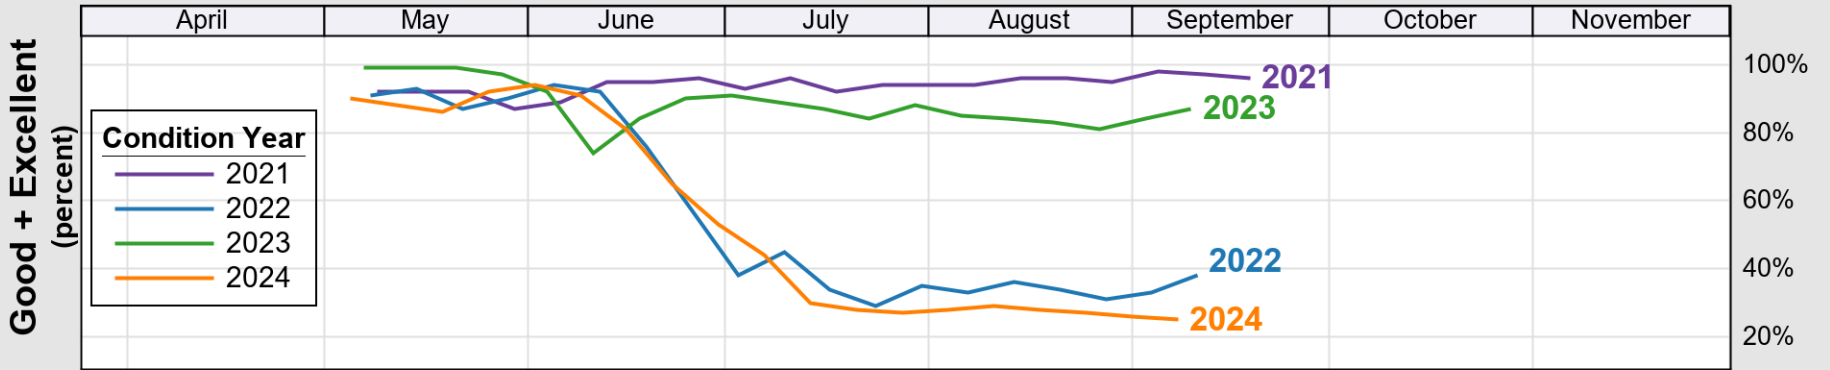

### Crop Progress and Condition: Corn in Alabama, 2025

NASS

Progress Year(s) ——— 2025    ..... 2024    ..... 2020 - 2024

Source: National Agricultural Statistics Service (NASS), Crop Progress Report

USDA