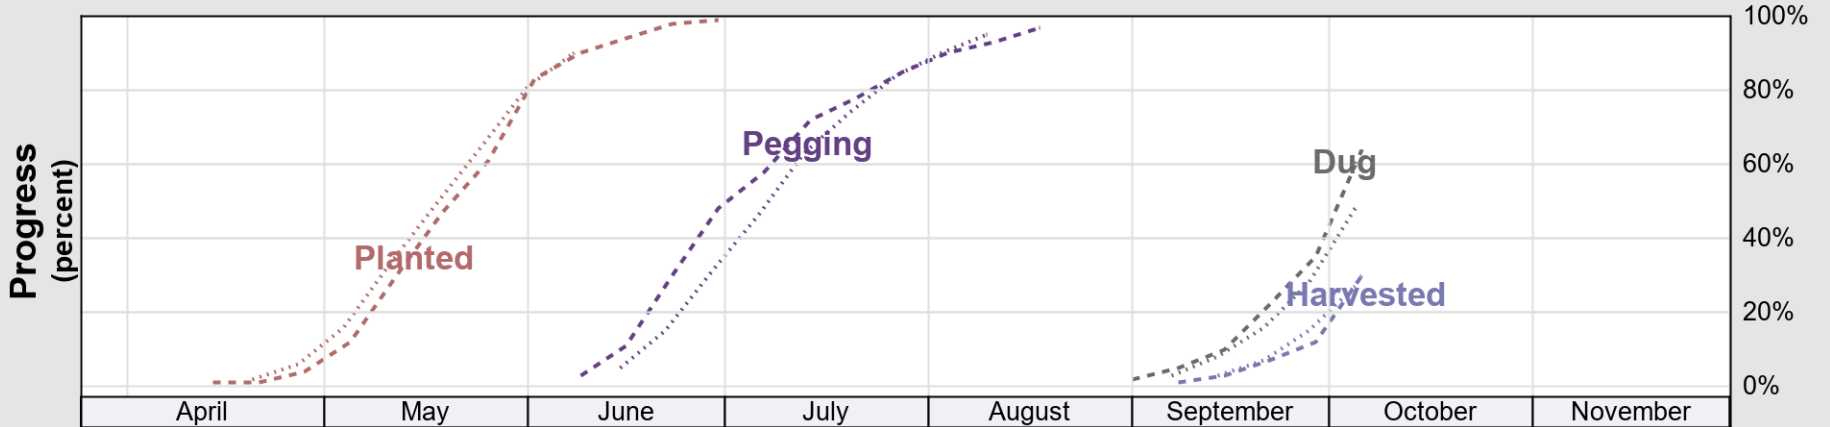

# Crop Progress and Condition: Pasture and Range in Alabama , 2025

NASS

Source: National Agricultural Statistics Service (NASS), Crop Progress Report

USDA

### Crop Progress and Condition: Peanuts in Alabama , 2025

NASS

**Progress Year(s)**    — 2025    ..... 2024    ..... 2020 - 2024

Source: National Agricultural Statistics Service (NASS), Crop Progress Report