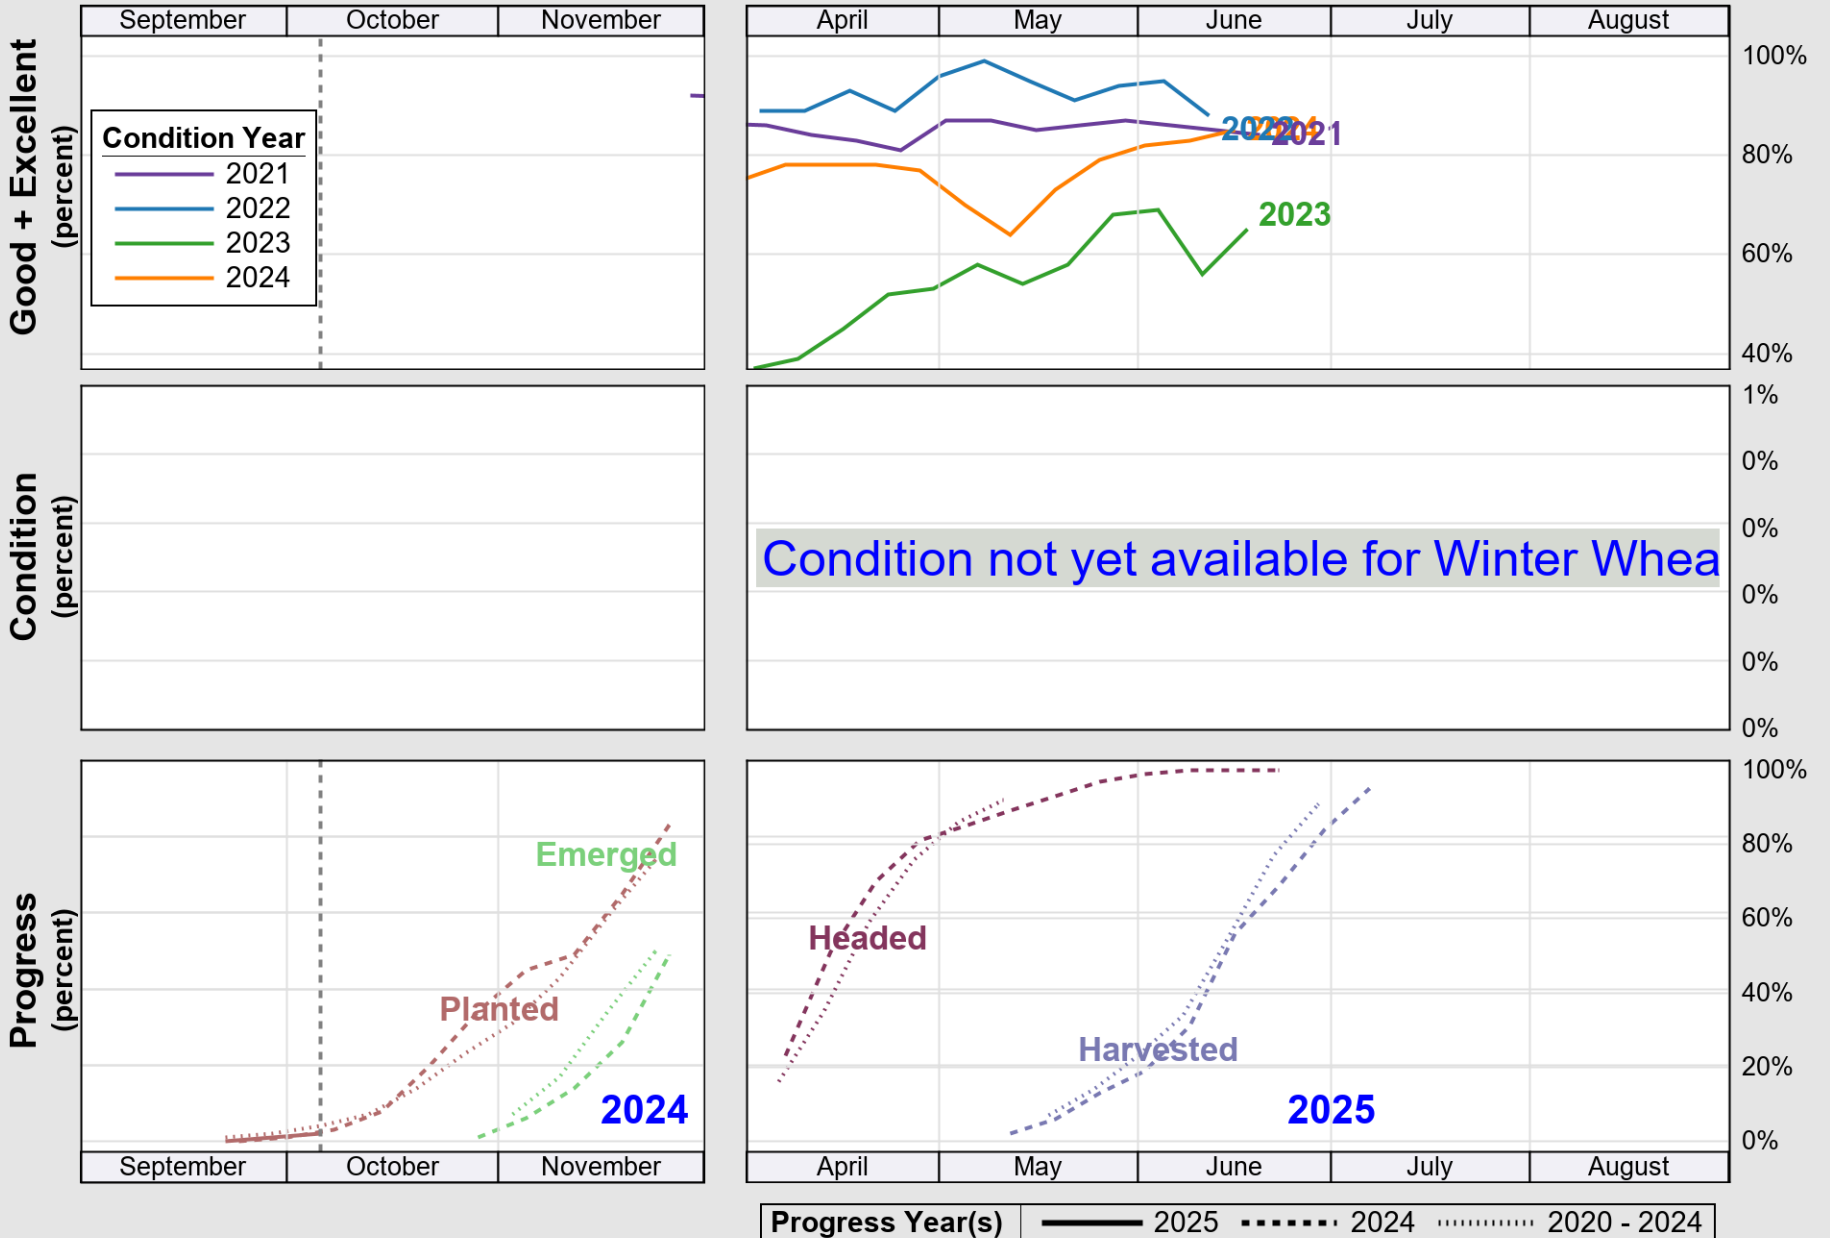

### Crop Progress and Condition: Peanuts in Alabama , 2025

NASS

**Progress Year(s)**    — 2025    ..... 2024    ..... 2020 - 2024

Source: National Agricultural Statistics Service (NASS), Crop Progress Report

# Crop Progress and Condition: Soybeans in Alabama , 2025

NASS

Progress Year(s) ——— 2025    ..... 2024    ..... 2020 - 2024

Source: National Agricultural Statistics Service (NASS), Crop Progress Report

USDA

# Crop Progress and Condition: Winter Wheat in Alabama, 2025

NASS

Source: National Agricultural Statistics Service (NASS), Crop Progress Report