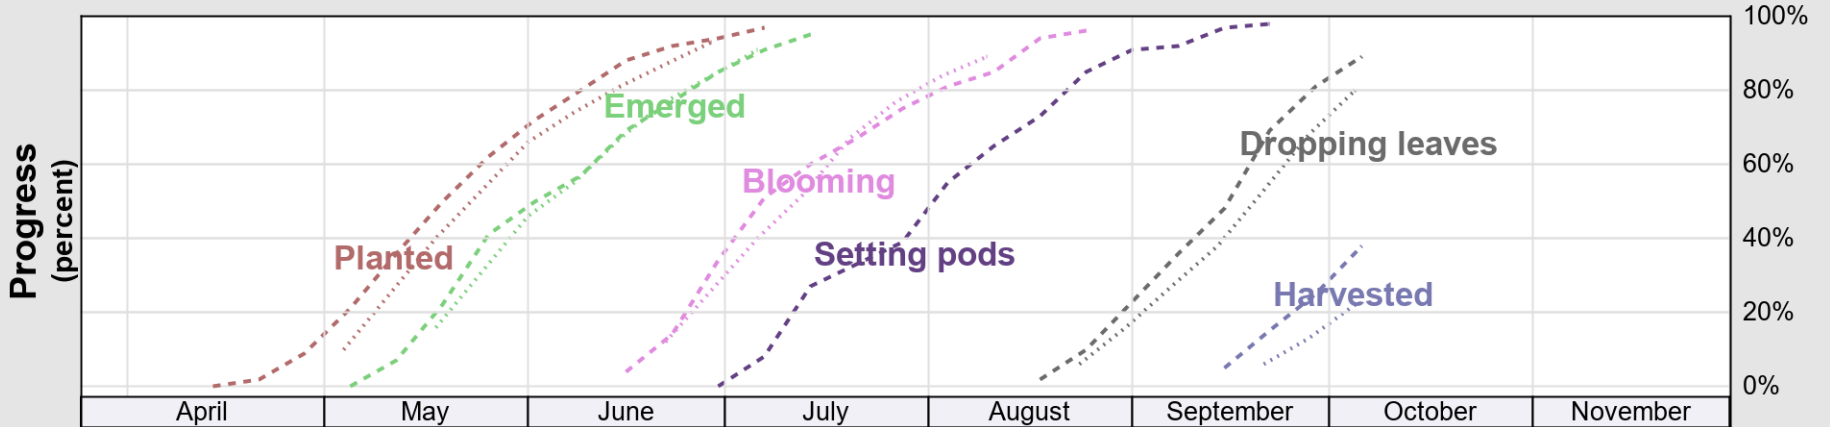

USDA

Crop Progress and Condition: Soybeans in Alabama , 2025

NASS

Progress Year(s) ——— 2025   2024   ..... 2020 - 2024

Source: National Agricultural Statistics Service (NASS), Crop Progress Report