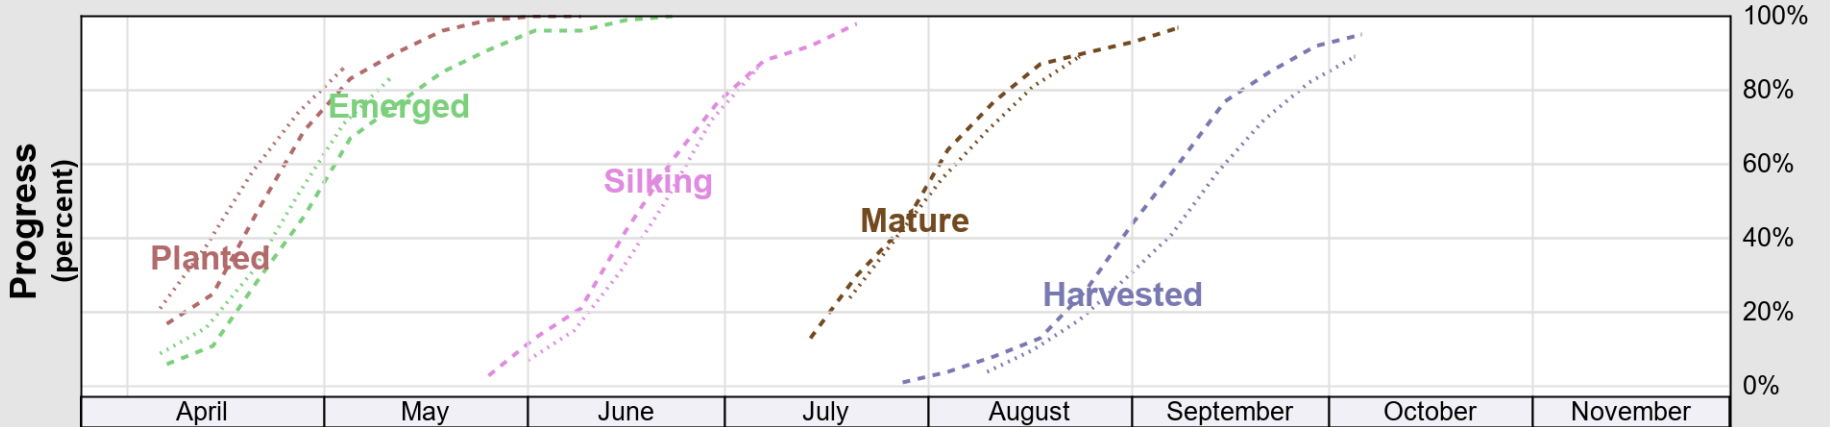

### Crop Progress and Condition: Corn in Alabama, 2025

NASS

Progress Year(s) ——— 2025    ..... 2024    ..... 2020 - 2024

Source: National Agricultural Statistics Service (NASS), Crop Progress Report

USDA