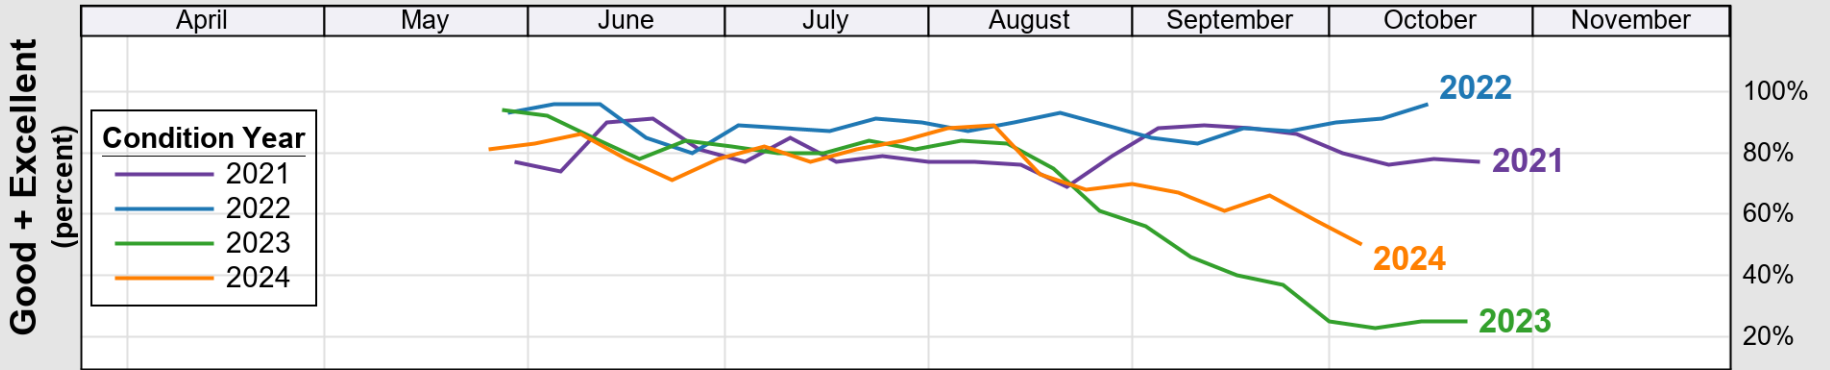

# Crop Progress and Condition: Pasture and Range in Alabama , 2025

NASS

Source: National Agricultural Statistics Service (NASS), Crop Progress Report

USDA

### Crop Progress and Condition: Peanuts in Alabama , 2025

NASS

**Progress Year(s)**    — 2025    ..... 2024    ..... 2020 - 2024

Source: National Agricultural Statistics Service (NASS), Crop Progress Report