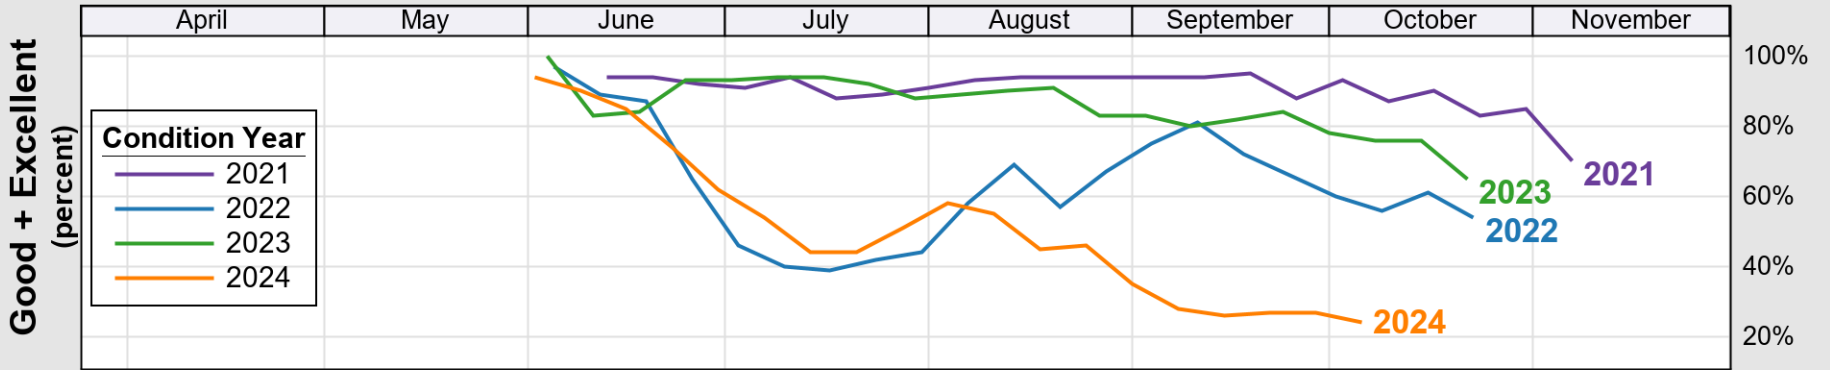

USDA

Crop Progress and Condition: Soybeans in Alabama , 2025

NASS

Progress Year(s) ——— 2025   2024   ..... 2020 - 2024

Source: National Agricultural Statistics Service (NASS), Crop Progress Report