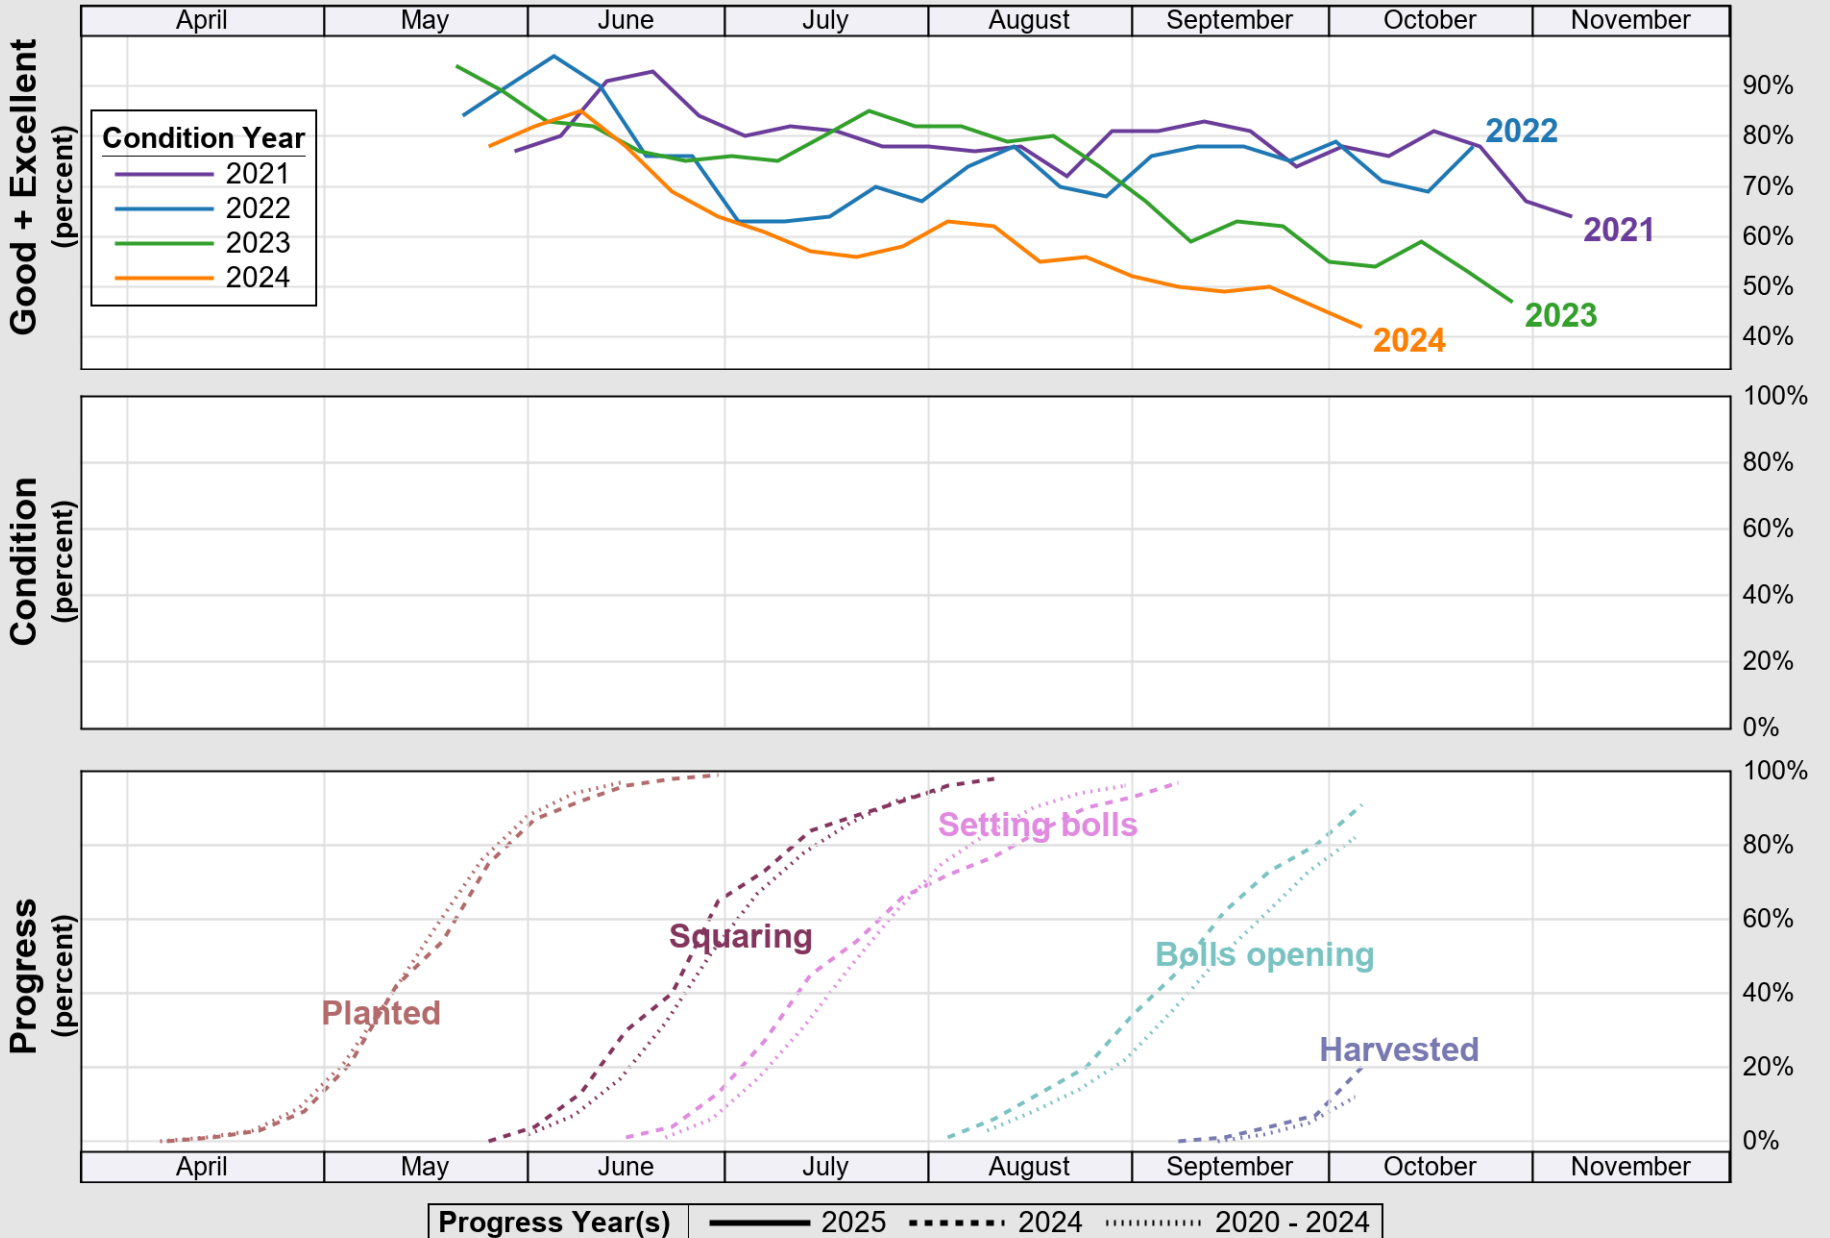

### Crop Progress and Condition: Corn in Alabama, 2025

NASS

Progress Year(s) ——— 2025    ..... 2024    ..... 2020 - 2024

Source: National Agricultural Statistics Service (NASS), Crop Progress Report

USDA

# Crop Progress and Condition: Cotton in Alabama, 2025

NASS

Source: National Agricultural Statistics Service (NASS), Crop Progress Report

USDA

### Crop Progress and Condition: Peanuts in Alabama , 2025

NASS

**Progress Year(s)**    — 2025    ..... 2024    ..... 2020 - 2024

Source: National Agricultural Statistics Service (NASS), Crop Progress Report