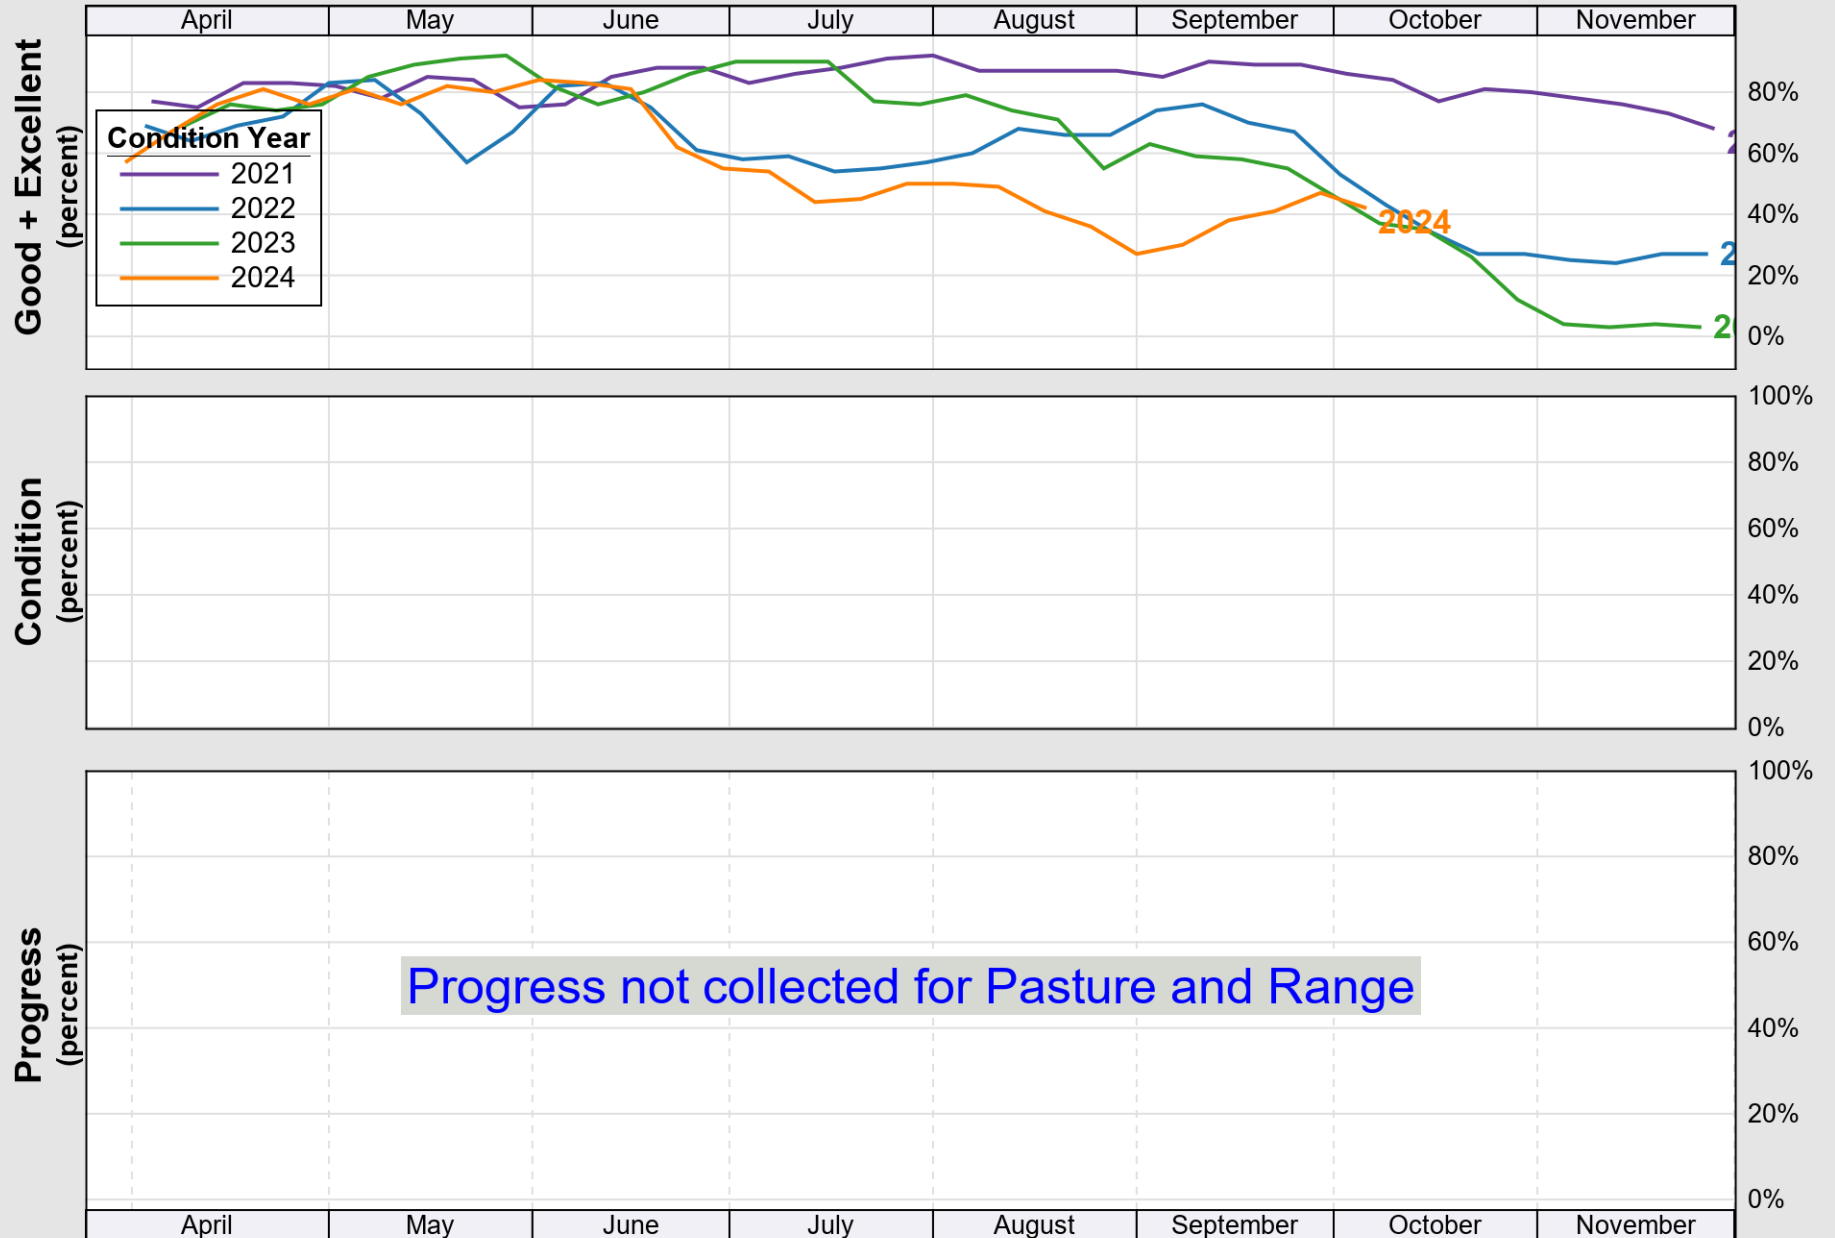

USDA

Crop Progress and Condition: Pasture and Range in Alabama , 2025

NASS

Source: National Agricultural Statistics Service (NASS), Crop Progress Report