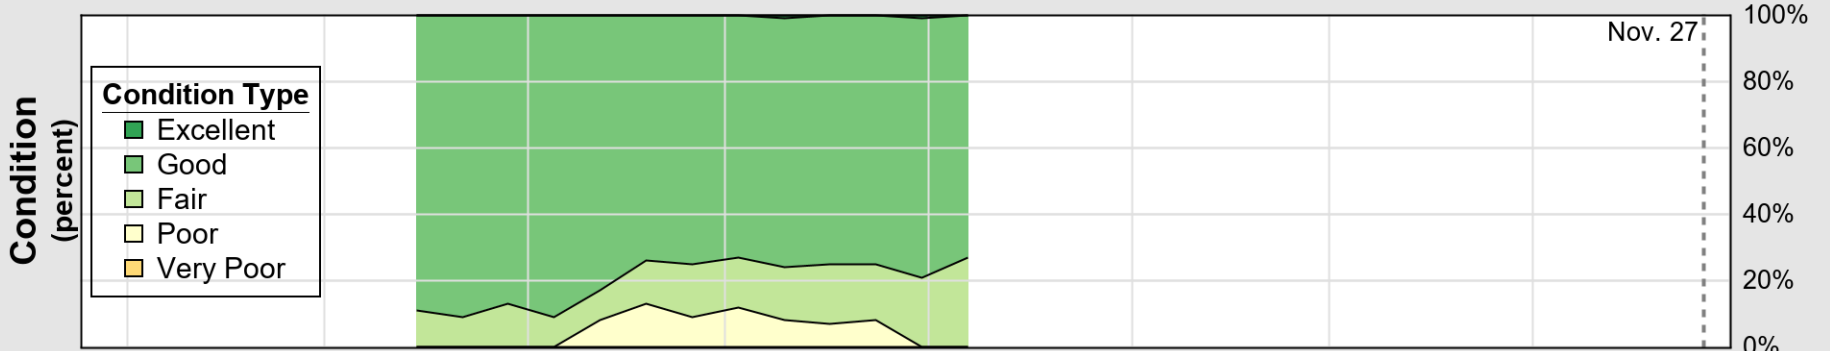

USDA

Crop Progress and Condition: Barley in Wyoming , 2022

NASS

Source: National Agricultural Statistics Service (NASS), Crop Progress Report

USDA

Crop Progress and Condition: Corn in Wyoming , 2022

NASS

Source: National Agricultural Statistics Service (NASS), Crop Progress Report

USDA

Crop Progress and Condition: Pasture and Range in Wyoming, 2022

NASS

Source: National Agricultural Statistics Service (NASS), Crop Progress Report

USDA

Crop Progress and Condition: Sugar Beets in Wyoming , 2022