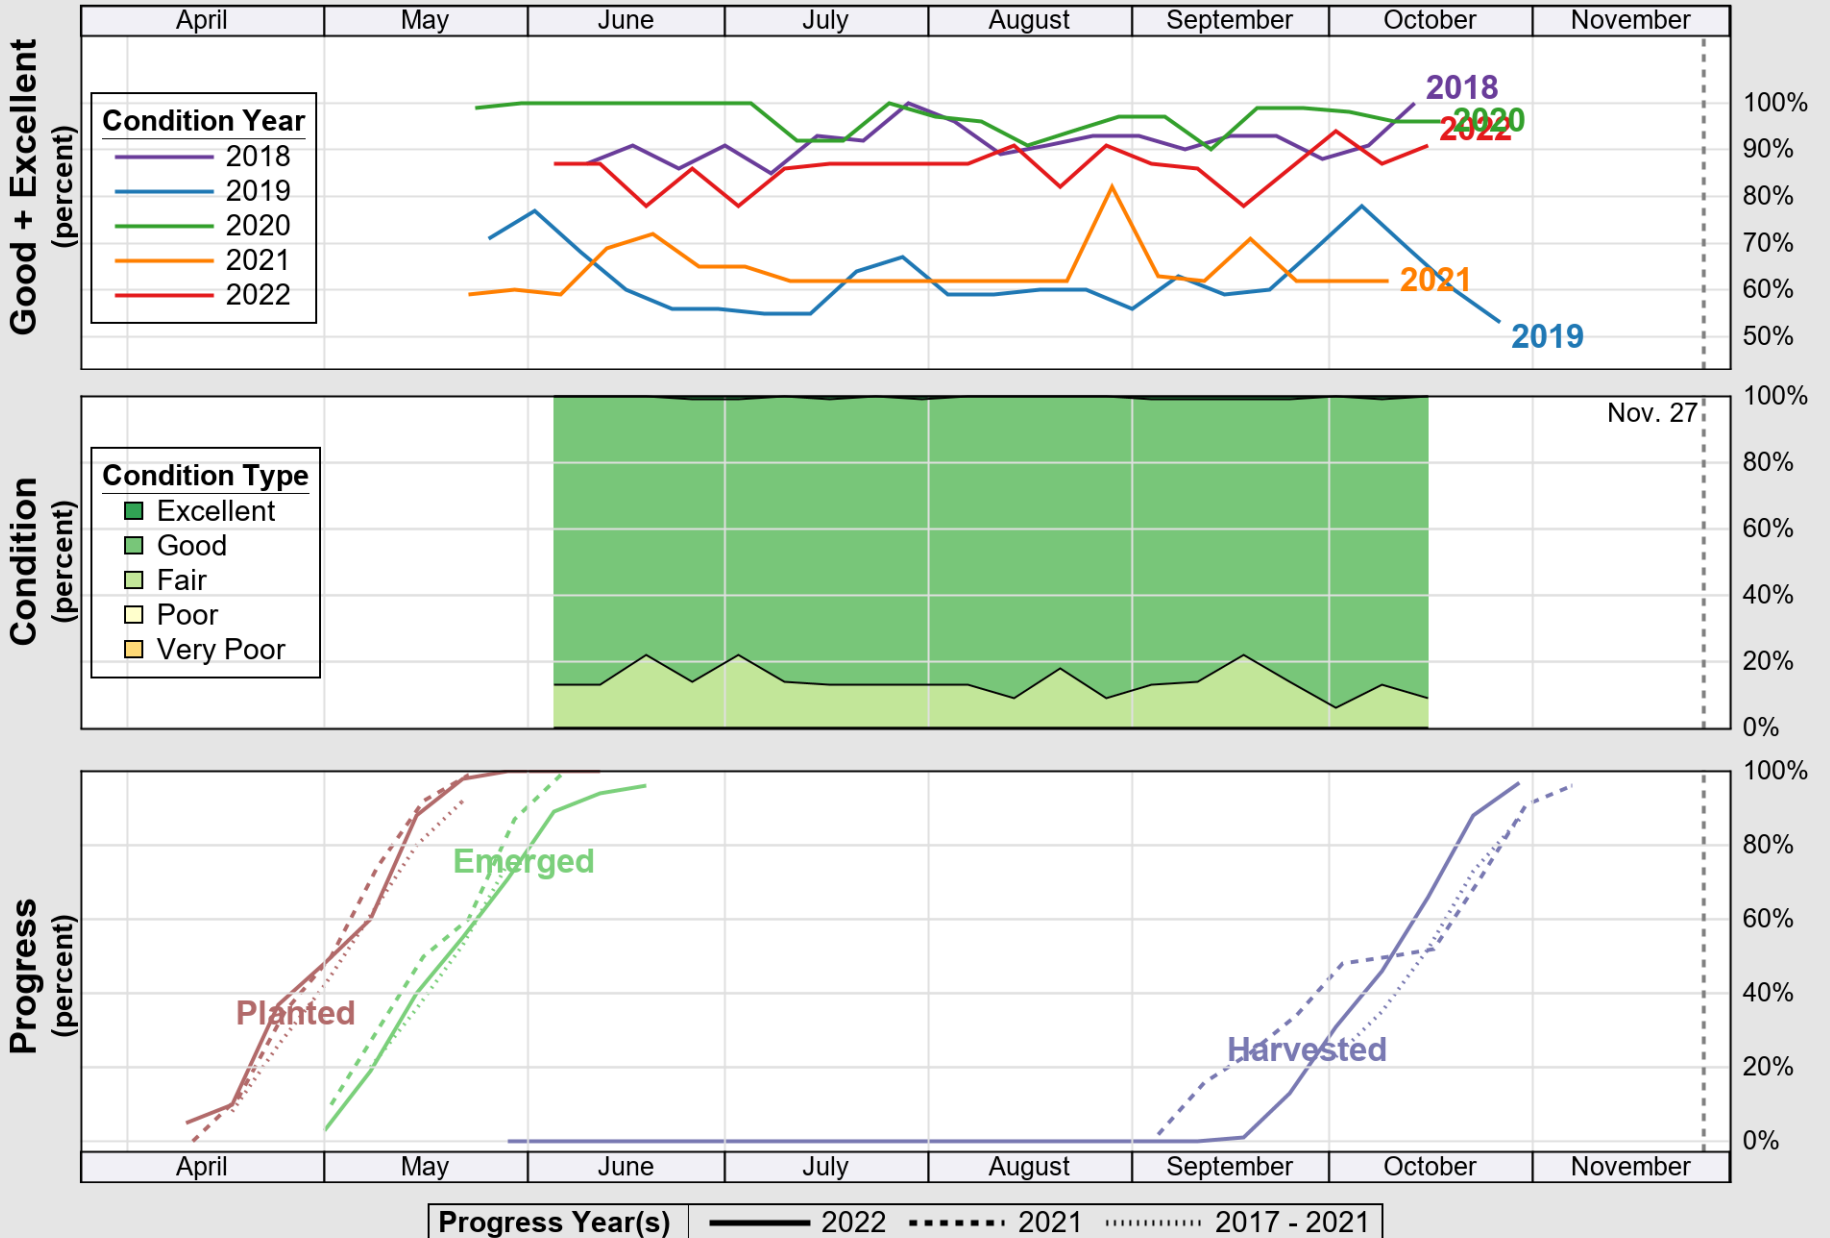

USDA

Crop Progress and Condition: Barley in Wyoming , 2022

NASS

Source: National Agricultural Statistics Service (NASS), Crop Progress Report

USDA

Crop Progress and Condition: Corn in Wyoming , 2022

NASS

Source: National Agricultural Statistics Service (NASS), Crop Progress Report

USDA

Crop Progress and Condition: Pasture and Range in Wyoming, 2022

NASS

Source: National Agricultural Statistics Service (NASS), Crop Progress Report

USDA

Crop Progress and Condition: Sugar Beets in Wyoming , 2022

NASS

Source: National Agricultural Statistics Service (NASS), Crop Progress Report

USDA

Crop Progress and Condition: Winter Wheat in Wyoming, 2022

NASS

Source: National Agricultural Statistics Service (NASS), Crop Progress Report