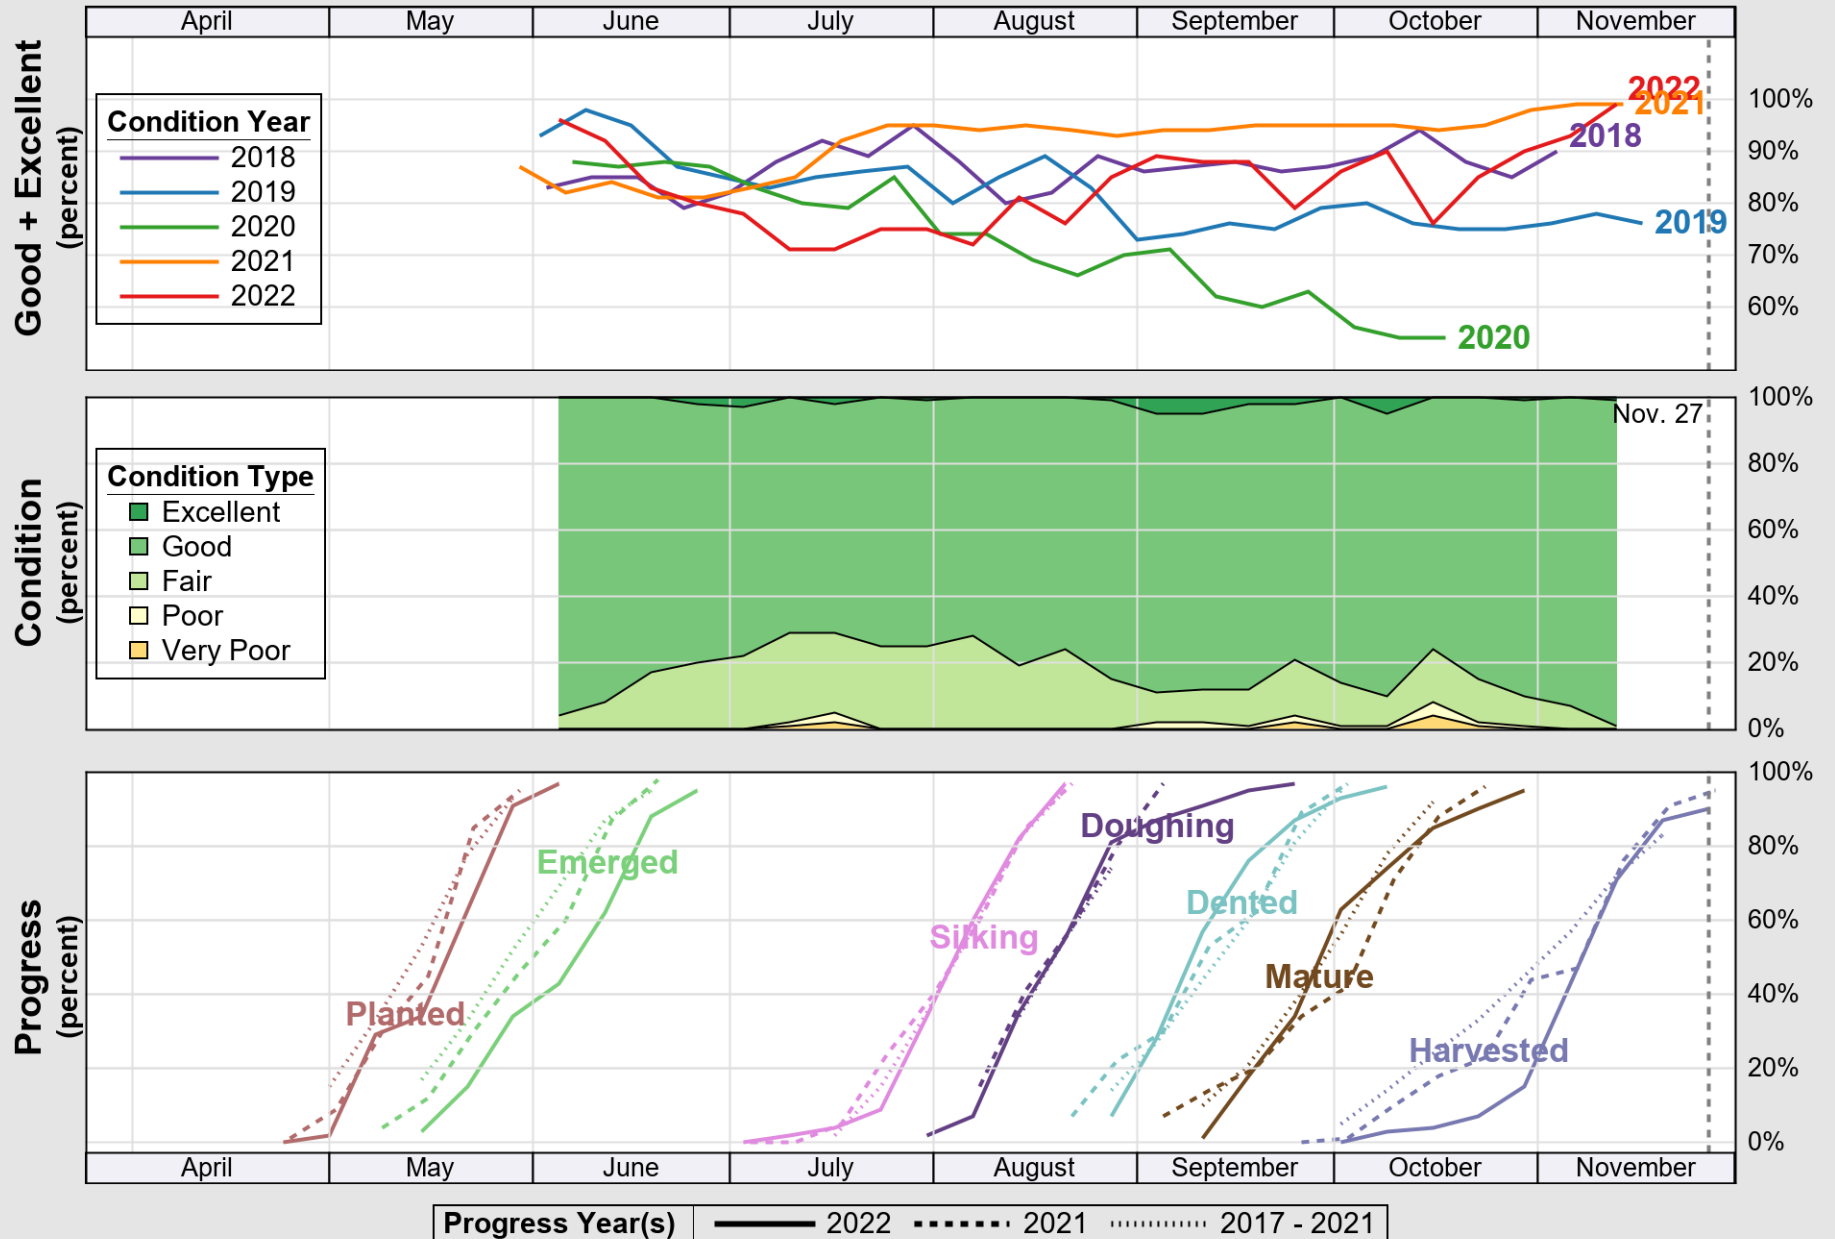

USDA

Crop Progress and Condition: Barley in Wyoming , 2022

NASS

Source: National Agricultural Statistics Service (NASS), Crop Progress Report

USDA

Crop Progress and Condition: Corn in Wyoming , 2022

NASS

Source: National Agricultural Statistics Service (NASS), Crop Progress Report

USDA

Crop Progress and Condition: Pasture and Range in Wyoming, 2022

NASS

Source: National Agricultural Statistics Service (NASS), Crop Progress Report

USDA

Crop Progress and Condition: Sugar Beets in Wyoming , 2022

NASS

Source: National Agricultural Statistics Service (NASS), Crop Progress Report

USDA

Crop Progress and Condition: Winter Wheat in Wyoming, 2022

NASS

Source: National Agricultural Statistics Service (NASS), Crop Progress Report