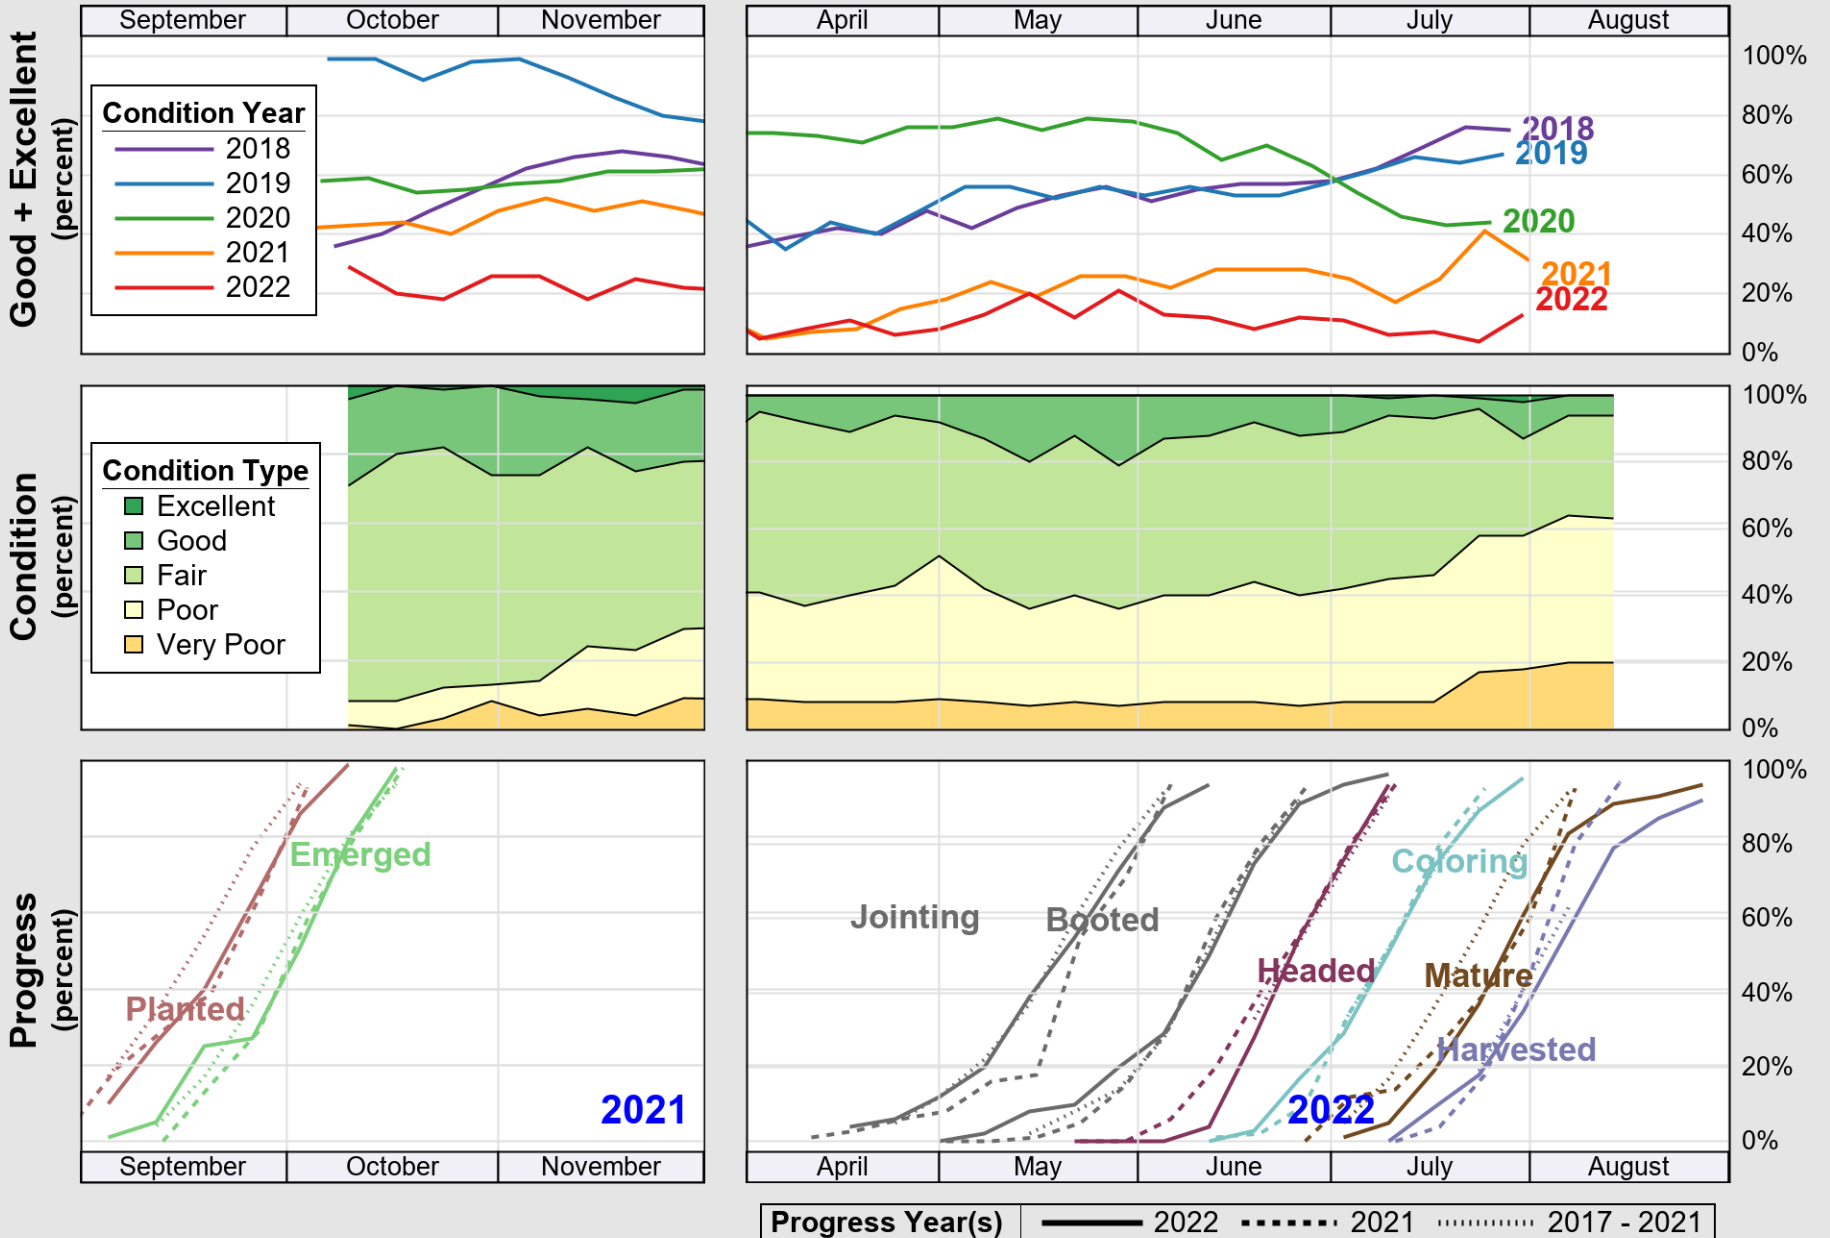

USDA

Crop Progress and Condition: Pasture and Range in Wyoming, 2022

NASS

Source: National Agricultural Statistics Service (NASS), Crop Progress Report

USDA

Crop Progress and Condition: Sugar Beets in Wyoming , 2022

NASS

Source: National Agricultural Statistics Service (NASS), Crop Progress Report

USDA

Crop Progress and Condition: Winter Wheat in Wyoming, 2022

NASS

Source: National Agricultural Statistics Service (NASS), Crop Progress Report