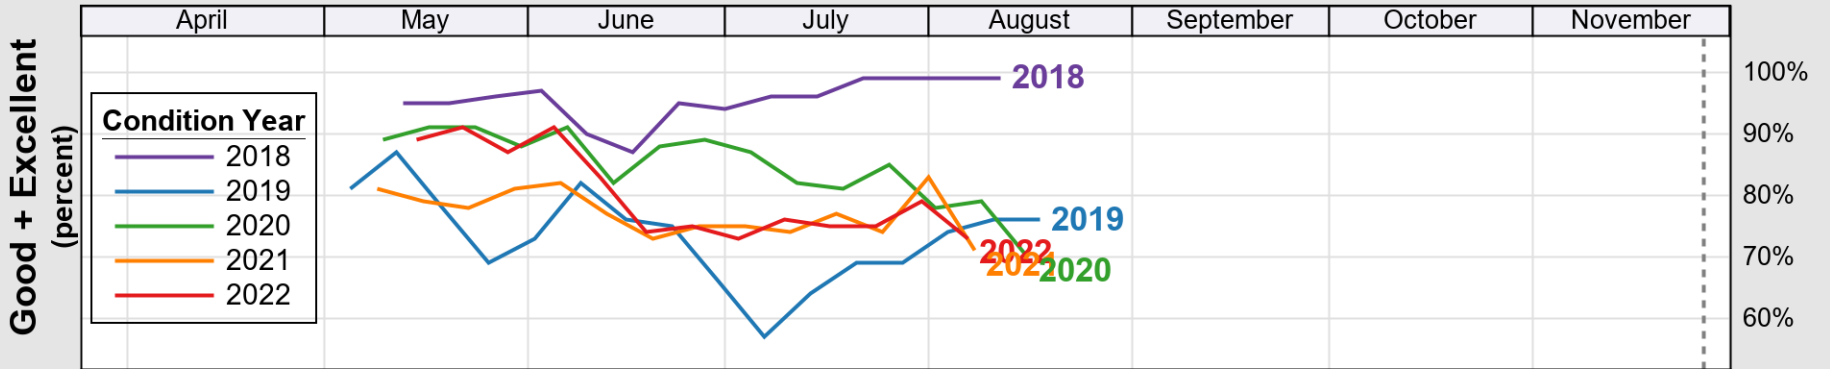

USDA

Crop Progress and Condition: Barley in Wyoming , 2022

NASS

Source: National Agricultural Statistics Service (NASS), Crop Progress Report

USDA

Crop Progress and Condition: Corn in Wyoming , 2022

NASS

Source: National Agricultural Statistics Service (NASS), Crop Progress Report

USDA

Crop Progress and Condition: Pasture and Range in Wyoming, 2022

NASS

Source: National Agricultural Statistics Service (NASS), Crop Progress Report

USDA

Crop Progress and Condition: Sugar Beets in Wyoming , 2022