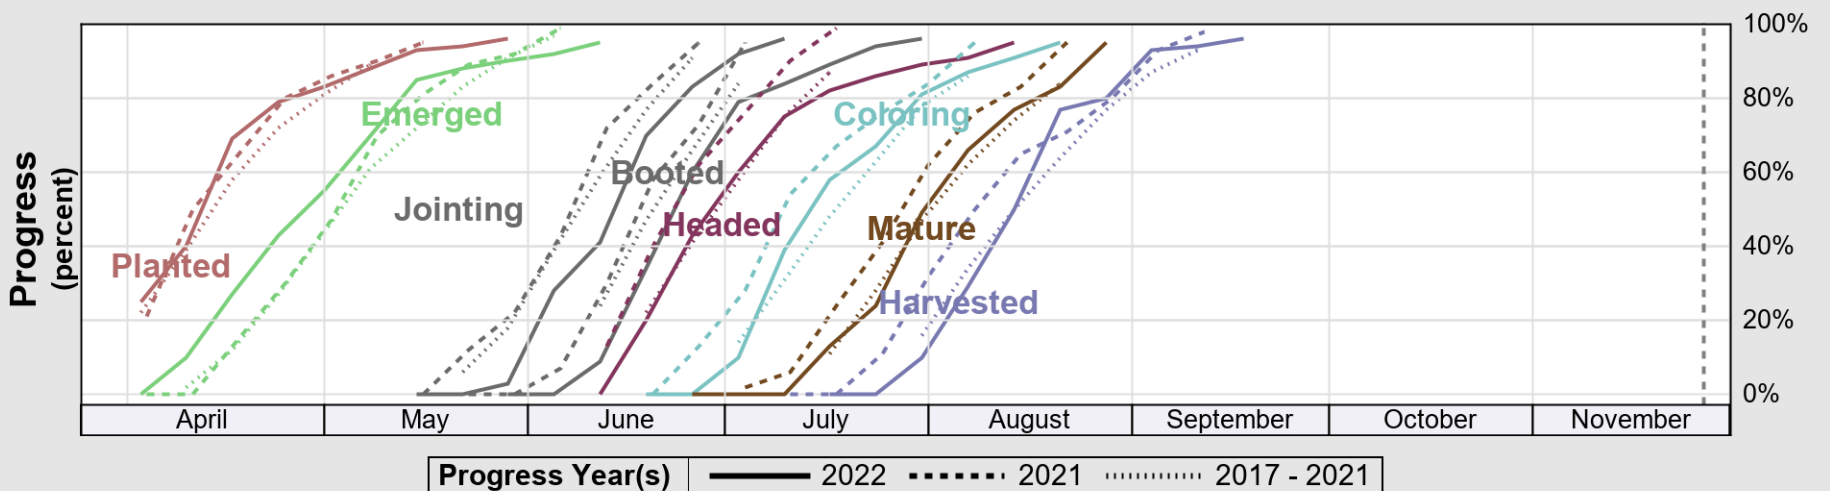

USDA

Crop Progress and Condition: Barley in Wyoming , 2022

NASS

Source: National Agricultural Statistics Service (NASS), Crop Progress Report

USDA

Crop Progress and Condition: Corn in Wyoming , 2022

NASS

Source: National Agricultural Statistics Service (NASS), Crop Progress Report

USDA

Crop Progress and Condition: Pasture and Range in Wyoming, 2022

NASS

Source: National Agricultural Statistics Service (NASS), Crop Progress Report

USDA

Crop Progress and Condition: Sugar Beets in Wyoming , 2022