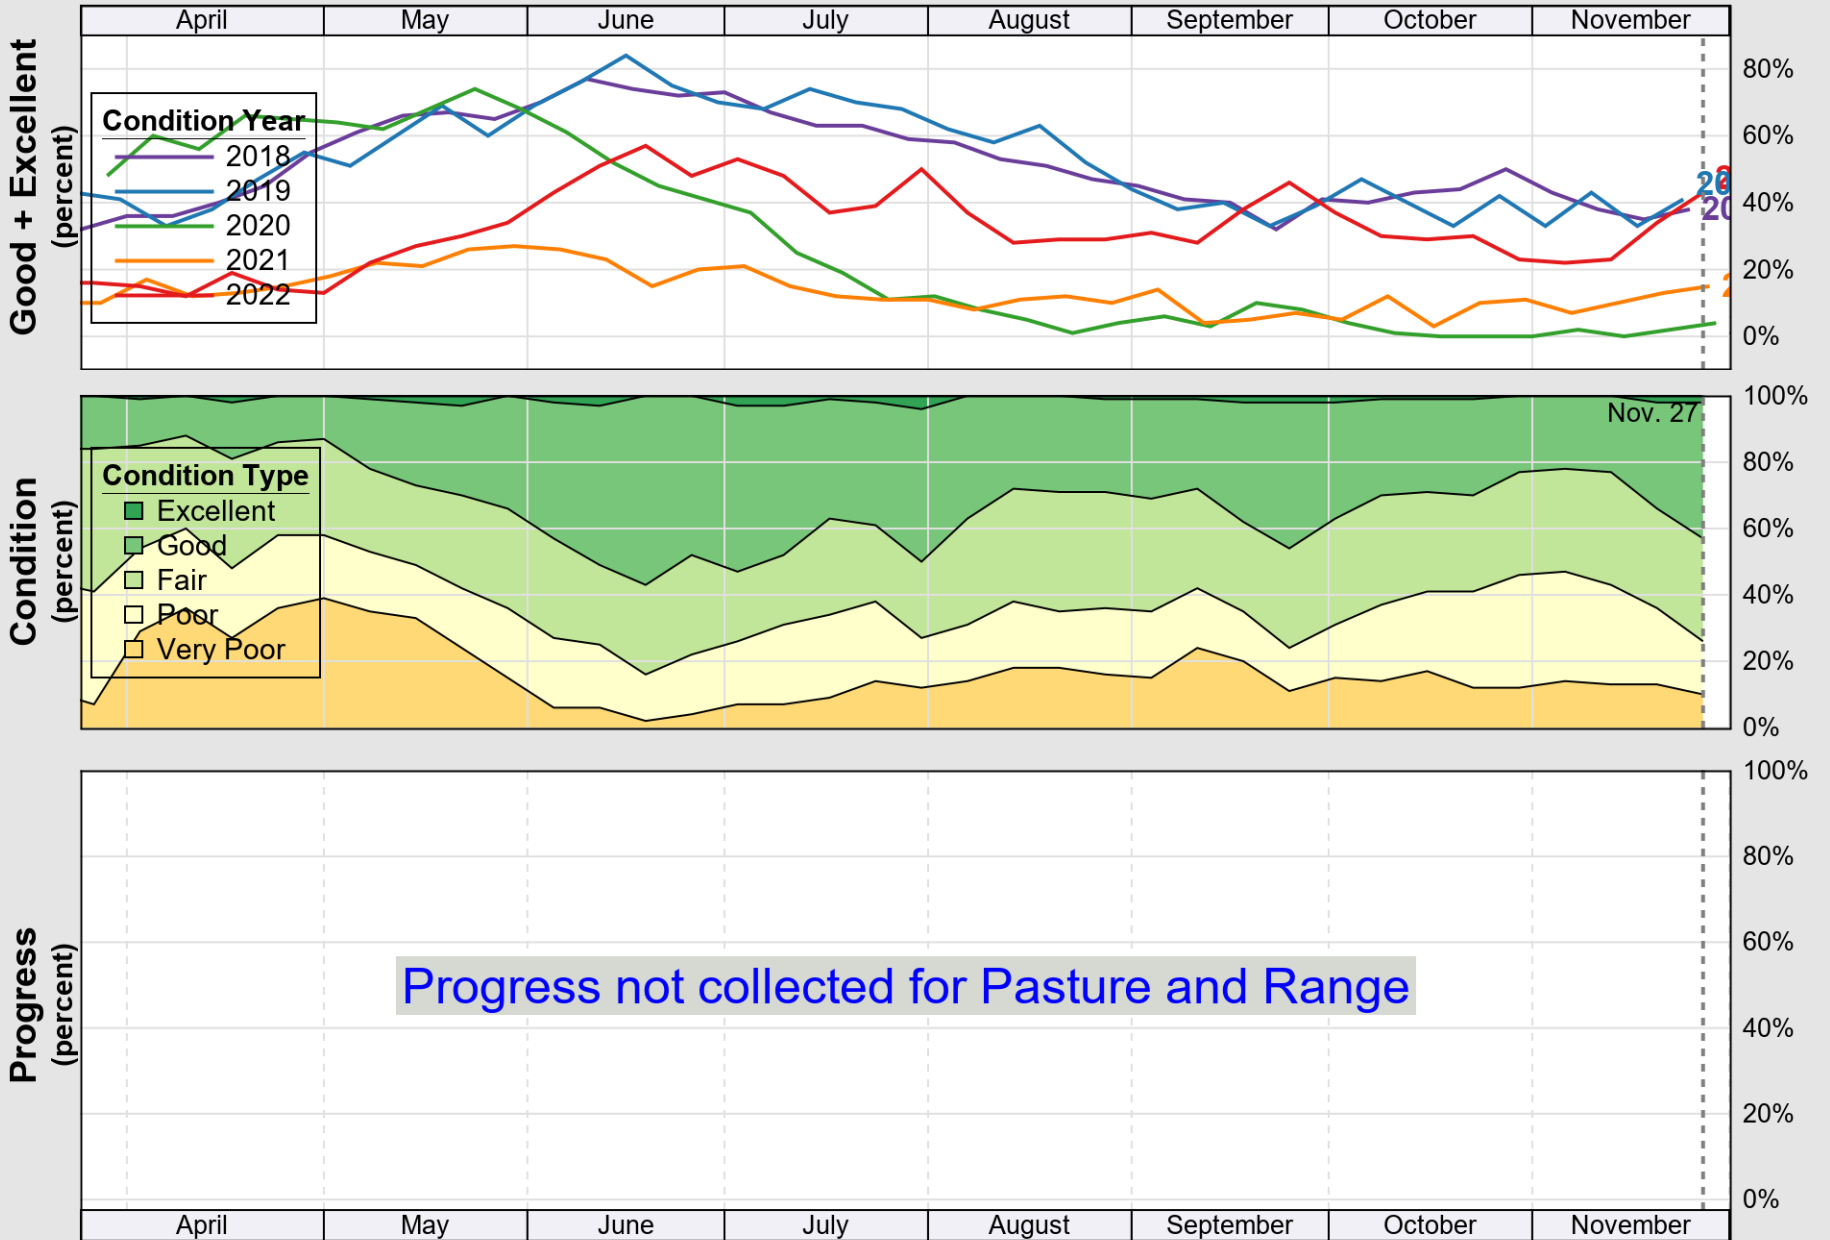

USDA

Crop Progress and Condition: Barley in Wyoming , 2022

NASS

Source: National Agricultural Statistics Service (NASS), Crop Progress Report

USDA

Crop Progress and Condition: Corn in Wyoming , 2022

NASS

Source: National Agricultural Statistics Service (NASS), Crop Progress Report

USDA

Crop Progress and Condition: Pasture and Range in Wyoming, 2022

NASS

Source: National Agricultural Statistics Service (NASS), Crop Progress Report

USDA

Crop Progress and Condition: Sugar Beets in Wyoming , 2022

NASS

Source: National Agricultural Statistics Service (NASS), Crop Progress Report

USDA

Crop Progress and Condition: Winter Wheat in Wyoming, 2022

NASS

Source: National Agricultural Statistics Service (NASS), Crop Progress Report